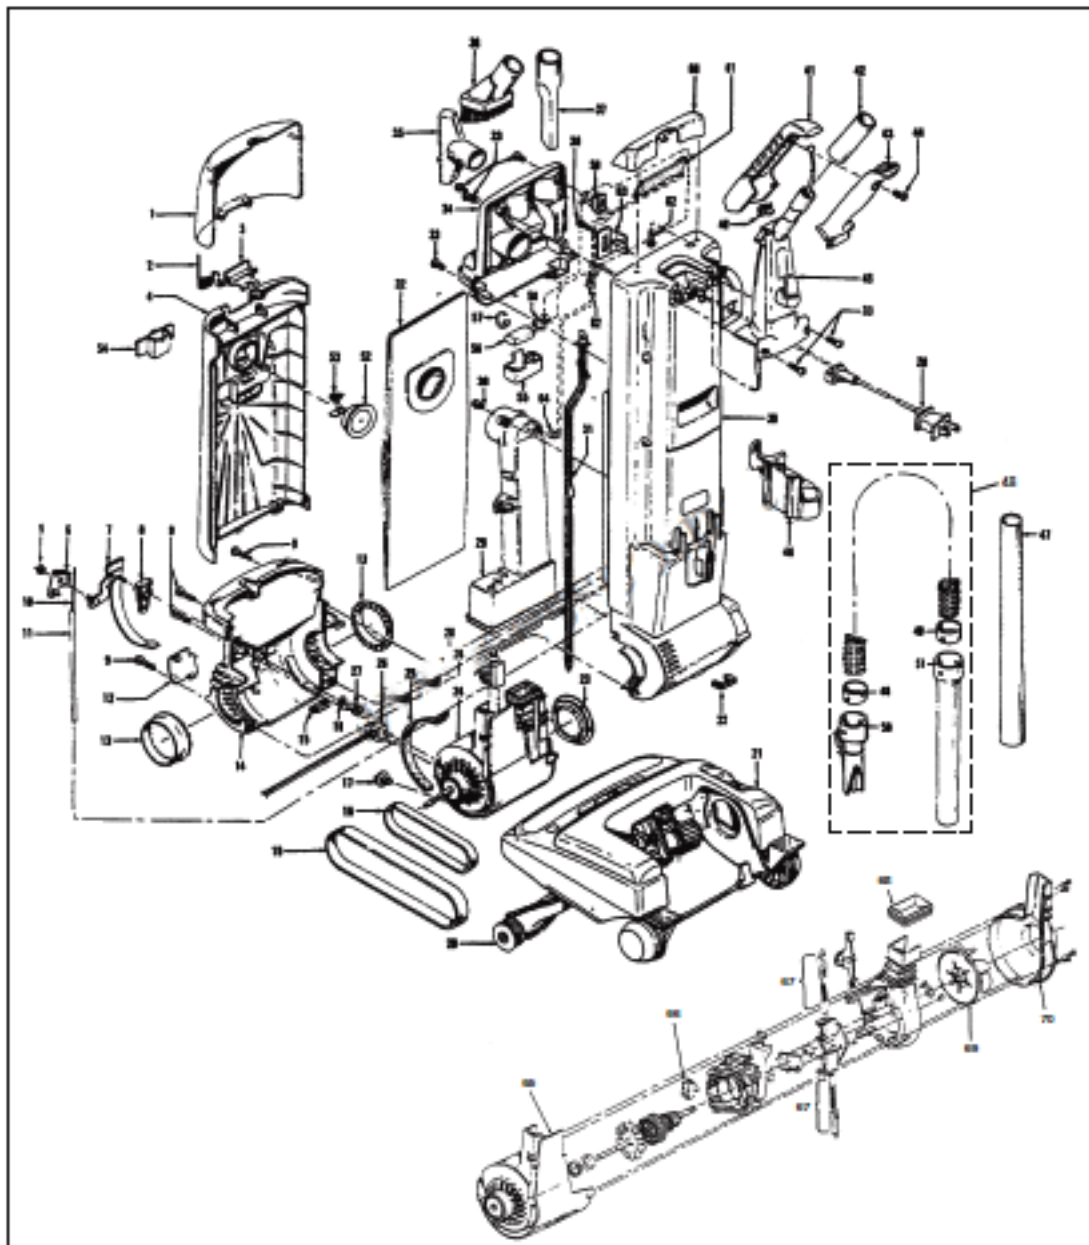

HOOVER Original

DIRT FINDER W/POWER DRIVE – Model U6331-930

POWER DRIVE – Models U6311-930, U6317-930, U6319-930, U6323-930, U6329-930

Original **HOOVER**

DIRT FINDER W/POWER DRIVE – Model U6331-930

POWER DRIVE – Models U6311-930, U6317-930, U6319-930, U6323-930, U6329-930

KEY	PART NO.	DESCRIPTION	KEY	PART NO.	DESCRIPTION
1	H-37257171	Tool Door - MN	35	H-38614036	Furniture Nozzle - ABR
2	H-38355008	Torsion Spring - FW	36	H-43414146	Dusting Brush -ABR
3	H-36151013	Latch- Bag Door - ABE	37	H-38617026	Crevice Tool - ABR
4	H-37257198	Bag Housing Door - ABR U6311-930 Incl. Item 2, 3	38	H-23149001	Tapping Screw and Washer Ass'y
4	H-37257197	Bag Housing Door - AAY U6317-930 Incl. Item 2, 3	39	H-37255023	Bag Housing - ABE (Incl. Item 46) U6331-930
4	H-37257201	Bag Housing Door - MB U6319-930 Incl. Item 1, 2, 3, 54	39	NLA	Bag Housing - ABE
4	H-37257195	Bag Housing Door - AAB U6223-930 Incl. Item 1, 2, 3, 54	40	H-36142002	Drive Control Pin - ABN
4	H-37257196	Bag Housing Door - MB U6329-930 Incl. Item 2, 3, 4, 54	41	H-39458045	Handle Grip - Upper - ABE (Incl. Item 40)
4	H-37257199	Bag Housing Door - ABM U6331-390 Incl. Items 2, 3	42	H-31754002	Handle Sleeve
5	H-21641558	Hex Nut - MX	43	H-39458010	Handle Grip - Lower Half - ABE
6	H-36131088	Cable Retainer Bracket - AY	44	H-21447041	Screw- Self Tapping
7	H-43143045	Actuator Bar Ass'y - AG	45	H-39466008	Upper Handle ABE
8	H-38511027	Pivot Bearing - AG	46	H-36433103	Lower Hose Support - ABE
9	H-21447230	Screw- Self Tapping - FW	47	H-38634077	Extension Tube - AG
10	H-43211009	Control Cable	48	H-43434096	Cleaning Tool Hose Ass'y
11	H-66661203	Control Cable Tube - AG	49	H-36116013	Hose Connector Collar - AG (2)
12	H-37196006	Actuator Access Cover - ABE	50	H-38638058	Hose Connector-AG
13	H-38511002	Bearing (2)	51	H-32286025	Hose Adapter - Long - AG
14	H-37195103	Motor Cover ABE	52	H-38793002	Bag Check Diaphragm
15	H-38781042	Motor Cover Seal	53	H-51151004	Indicator Flag - BZ U6323-930, U6329-930, U6331-930
16	H-19555	Spring Washer	54	H-35111004	Scent Tablet Drawer - AG U6319-930, U6323-930, U6329-930
17	H-23187200	Tapping Screw and Washer Ass'y	55	NLA	Battery Cover U6331-930
18	H-160147	Power Drive Belt	56	NLA	9 Volt Battery U6331-930
19	H-38528008	Agitator Belt	57	NLA	Lead Wire Tie U6331-930
20	H-48414013	Agitator Ass'y Complete	58	NLA	Battery Connector Ass'y U6331-930
21		Agitator Housing Page 184	59	H-28218045	Switch U6331-930
22	H-38781041	Bag Housing Seal	60	H-37943020	Housing - ABE U6331-930
23	H-38784012	Fan Chamber Seal - AG	61	H-46851026	Printed Circuit Board Ass'y U6331-930
24	H-43576102	Motor Ass'y Complete	62	H-21447217	Screw U6331-930
25	H-34123043	Motor End Cap Seal	63	H-34663004	Switch Bracket U6331-930
26	H-46328002	Dirt Finder Lead Ass'y	64	H-47823001	Microphone Connector Ass'y U6331-930
27	H-33423007	Nut Special	65	H-37194027	Motor End Cap - ABE
28	H-46388024	Attachment Cord - AG - 35 Ft.	66	H-28218043	Switch Assembly - AAP
29	H-38656029	Dirt Duct	67	H-41311011	Brush Holder Assembly (2 req'd)
30	H-21447003	Screw- Self Tapping - AY	68	H-38783020	Duct Seal - AG
31	H-38458039	Switch Rod - Lower	69	H-38755030	Fan -HE
32	H-4010075Z	Paper Bag	70	H-38736019	Fan Chamber -ABE
33	H-21447072	Screw Self Tapping (6)			
34	H-36433106	Tool Holder-ABE U6331-930			
34	H-36933097	Tool Holder			

ITEMS NOT ILLUSTRATED

H-57363002 Air Freshener Tablet