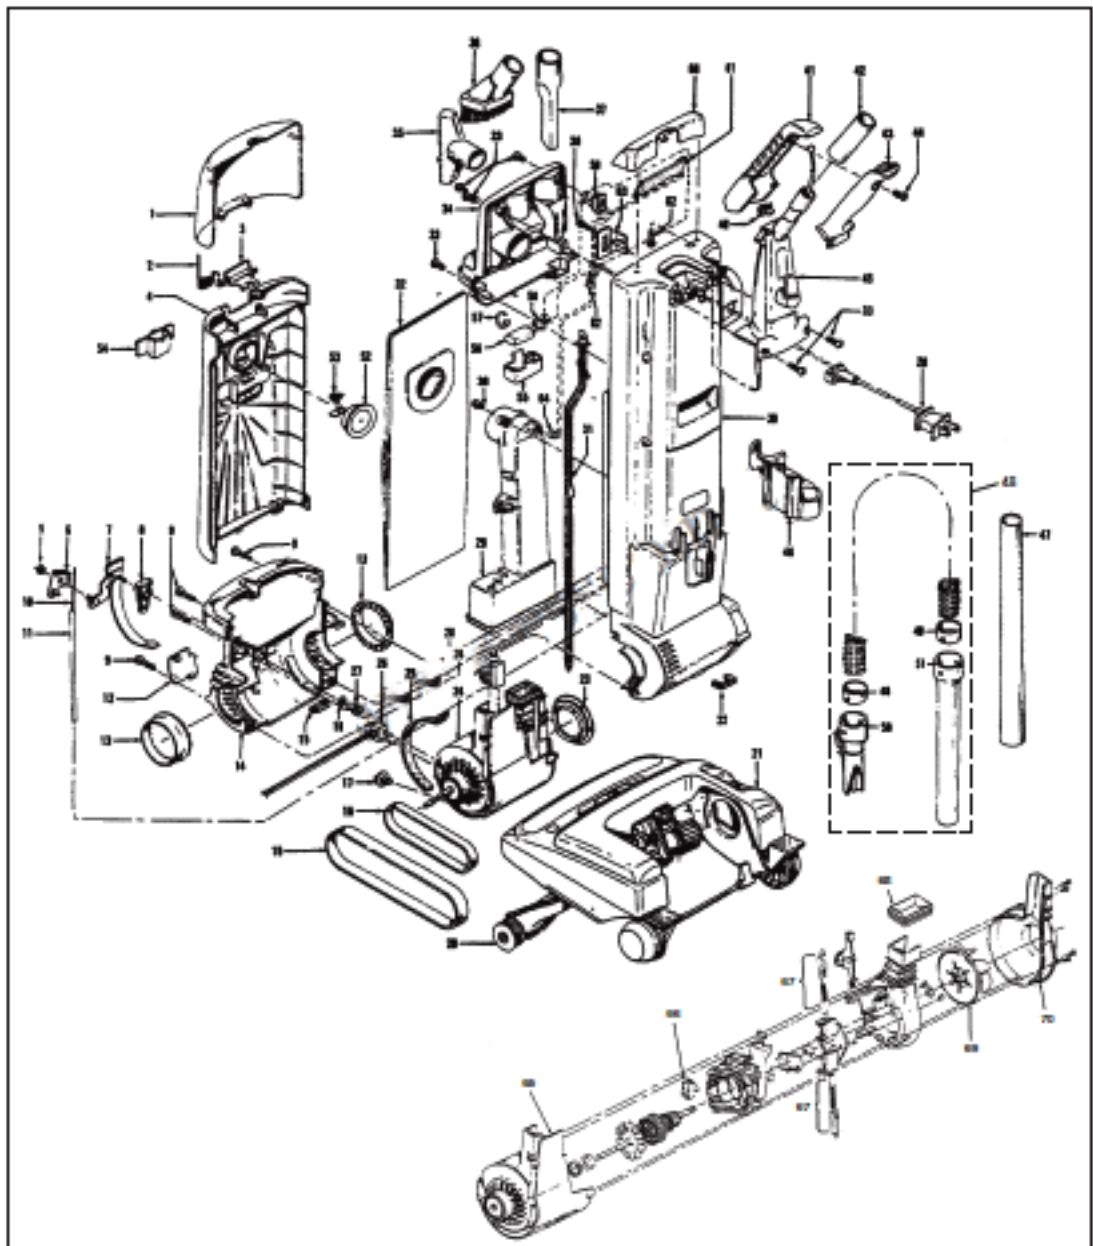

HOOVER Original

DIRT FINDER W/POWER DRIVE – Model U6331-930

POWER DRIVE – Models U6311-930, U6317-930, U6319-930, U6323-930, U6329-930

Original **HOOVER**

DIRT FINDER W/POWER DRIVE – Model U6331-930

POWER DRIVE – Models U6311-930, U6317-930, U6319-930, U6323-930, U6329-930

KEY	PART NO.	DESCRIPTION	KEY	PART NO.	DESCRIPTION
1	H-37257171	Tool Door - MN	35	H-38614036	Furniture Nozzle - ABR
2	H-38355008	Torsion Spring - FW	36	H-43414146	Dusting Brush - ABR
3	H-36151013	Latch- Bag Door - ABE	37	H-38617026	Crevise Tool - ABR
4	H-37257198	Bag Housing Door - ABR U6311-930 Incl. Item 2, 3	38	H-23149001	Tapping Screw and Washer Ass'y
4	H-37257197	Bag Housing Door - AAY U6317-930 Incl. Item 2, 3	39	H-37255023	Bag Housing - ABE (Incl. Item 46) U6331-930
4	H-37257201	Bag Housing Door - MB U6319-930 Incl. Item 1, 2, 3, 54	39	NLA	Bag Housing - ABE
4	H-37257195	Bag Housing Door - AAB U6223-930 Incl. Item 1, 2, 3, 54	40	H-36142002	Drive Control Pin - ABN
4	H-37257196	Bag Housing Door - MB U6329-930 Incl. Item 2, 3, 4, 54	41	H-39458045	Handle Grip - Upper - ABE (Incl. Item 40)
4	H-37257199	Bag Housing Door - ABM U6331-390 Incl. Items 2, 3	42	H-31754002	Handle Sleeve
5	H-21641558	Hex Nut - MX	43	H-39458010	Handle Grip - Lower Half - ABE
6	H-36131088	Cable Retainer Bracket - AY	44	H-21447041	Screw- Self Tapping
7	H-43143045	Actuator Bar Ass'y - AG	45	H-39466008	Upper Handle ABE
8	H-38511027	Pivot Bearing - AG	46	H-36433103	Lower Hose Support - ABE
9	H-21447230	Screw- Self Tapping - FW	47	H-38634077	Extension Tube - AG
10	H-43211009	Control Cable	48	H-43434096	Cleaning Tool Hose Ass'y
11	H-66661203	Control Cable Tube - AG	49	H-36116013	Hose Connector Collar - AG (2)
12	H-37196006	Actuator Access Cover - ABE	50	H-38638058	Hose Connector-AG
13	H-38511002	Bearing (2)	51	H-32286025	Hose Adapter - Long - AG
14	H-37195103	Motor Cover ABE	52	H-38793002	Bag Check Diaphragm
15	H-38781042	Motor Cover Seal	53	H-51151004	Indicator Flag - BZ U6323-930, U6329-930, U6331-930
16	H-19555	Spring Washer	54	H-35111004	Scent Tablet Drawer - AG U6319-930, U6323-930, U6329-930
17	H-23187200	Tapping Screw and Washer Ass'y	55	NLA	Battery Cover U6331-930
18	H-160147	Power Drive Belt	56	NLA	9 Volt Battery U6331-930
19	H-38528008	Agitator Belt	57	NLA	Lead Wire Tie U6331-930
20	H-48414013	Agitator Ass'y Complete	58	NLA	Battery Connector Ass'y U6331-930
21		Agitator Housing Page 184	59	H-28218045	Switch U6331-930
22	H-38781041	Bag Housing Seal	60	H-37943020	Housing - ABE U6331-930
23	H-38784012	Fan Chamber Seal - AG	61	H-46851026	Printed Circuit Board Ass'y U6331-930
24	H-43576102	Motor Ass'y Complete	62	H-21447217	Screw U6331-930
25	H-34123043	Motor End Cap Seal	63	H-34663004	Switch Bracket U6331-930
26	H-46328002	Dirt Finder Lead Ass'y	64	H-47823001	Microphone Connector Ass'y U6331-930
27	H-33423007	Nut Special	65	H-37194027	Motor End Cap - ABE
28	H-46388024	Attachment Cord - AG - 35 Ft.	66	H-28218043	Switch Assembly - AAP
29	H-38656029	Dirt Duct	67	H-41311011	Brush Holder Assembly (2 req'd)
30	H-21447003	Screw- Self Tapping - AY	68	H-38793020	Duct Seal - AG
31	H-38458039	Switch Rod - Lower	69	H-38755030	Fan - HE
32	H-40100752	Paper Bag	70	H-38736019	Fan Chamber - ABE
33	H-21447072	Screw Self Tapping (6)			
34	H-36433106	Tool Holder-ABE U6331-930			
34	H-36933097	Tool Holder			

ITEMS NOT ILLUSTRATED

H-57363002 Air Freshener Tablet