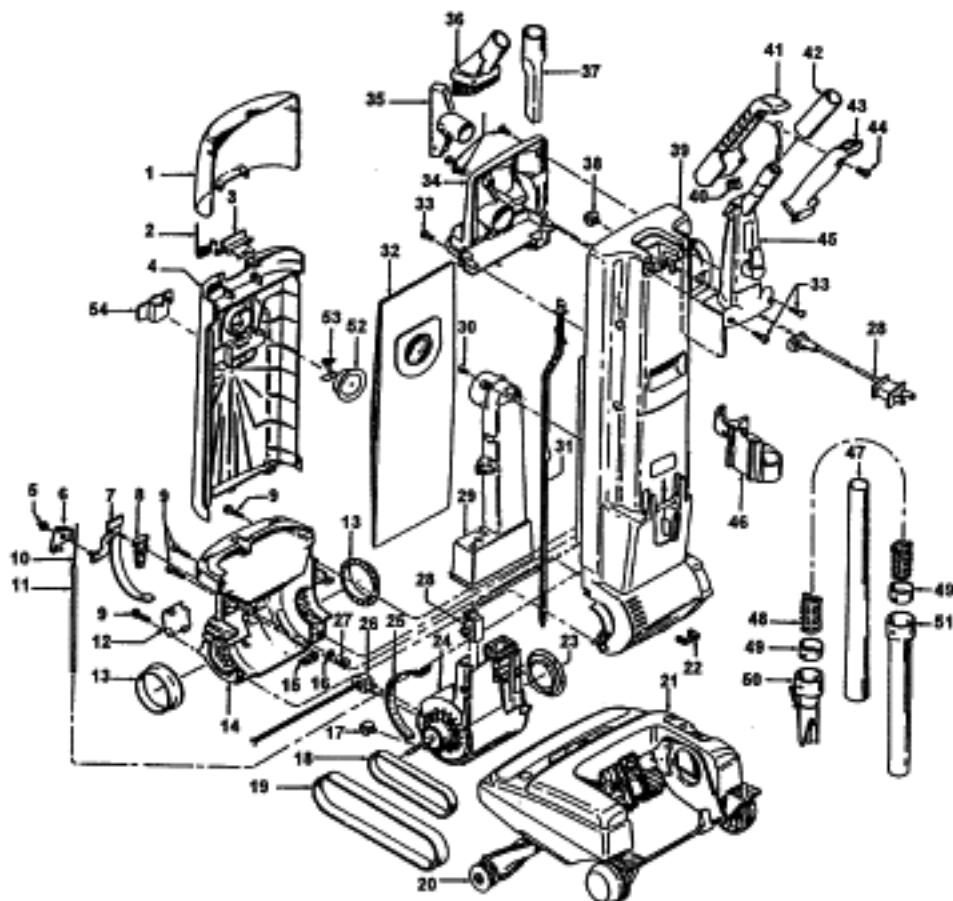

Power Drive - Bag Housing

Models U6311-930, U6317-930, U6318-930
U6323-930, U6329-930

Auto Drive - Bag Housing

Model U6319-930

TurboPOWER 6000 - Bag Housing

Model U6321-930

Power Drive - Bag Housing

**Auto Drive - Bag Housing
TurboPOWER 6000 - Bag Housing**

Ref. No.	Part No.	Description
1	37257171	Tool Door - AAN
2	38356008	Torsion Spring - FW
3	36151013	Latch - Bag Door - ABE
4	37257198	Bag Housing Door- ABR (U6311-930) (Incl. It. 2,3)
	37257197	Bag Housing Door - AAY (U6317-930) (Incl. It. 2,3)
	37257196	Bag Housing Door- ABB (U6323-930) (Incl. 2, 3, 54)
	37257196	Bag Housing Door - MB (U6329-930) (Incl. It. 2, 3, 54)
	37257201	Bag Housing Door - MB (U6319-930) (Incl. It. 2, 3, 4, 54)
	37257053	Bag Housing Door - AG (U6321-930) (Incl. It. 2, 3, 54)
	37257223	Bag Housing Door - AG (U6318-930) (Incl. It. 2, 3, 54)
5	21641558	Hex Nut - AAX
6	36131088	Cable Retainer Bracket - AY
7	43143045	Actuator Bar Assem. - AG
8	38511027	Pivot Bearing - AG
9	21447230	Screw - Self Tapping - FW (4)
10	43211009	Control Cable
11	66661203	Control Cable Tube - AG
12	37190006	Actuator Access Cover - ABE
13	36511002	Bearing - B2 (2)
14	37195103	Motor Cover - ABE (Incl. It. 7, 8, 15, 16, 27)
15	38781042	Motor Cover Seal
16	19555-	Spring Washer
17	23187200	Tapping Screw and Washer Assem.
18	160147AG	Power Drive Belt
19	38528008	Agitator belt
20	48414013	Agitator Assembly Complete (P.- 282)
21		Agitator Housing - (See Detail)
22	38781041	Bag Housing Seal
23	38784012	Fan Chamber Seal - AG
24	43576102	Motor Assembly Complete (P.- 297)
25	34123043	Motor End Cap Seal
26	46328002	Dirt Finder Lead Assem.
27	33423007	Nut - Special
28	46368027	Attachment Cord
29	38666029	Dirt Duct
30	21447003	Screw - Self Tapping - AY
31	38458039	Switch Rod
32	40100752	Throw - Away Bag (3 - Pak)
33	21447072	Screw - Self Tapping (6)
34	38433106	Tool Holder - ABE
35	38614036	Furniture Nozzle - ABR
	38614029	Furniture Nozzle - AG
36	43414146	Dusting Brush - ABR
	43414145	Dusting Brush - AG
37	38617026	Crevice Tool - ABR
	38617024	Crevice Tool - AG

**Models U6311-930, U6317-930, U6318-930
U6323-930, U6329-930**

Model U6319-930

Model U6321-930

Ref. No.	Part No.	Description
38	23149001	Tapping Screw and Washer Assem.
39	37256014	Bag Housing - ABE (Incl. It. 46)
40	36142002	Drive Control Pin - ABN
41	39458045	Handle Grip - Upper - ABE (Incl. 1. 40)
42	31754002	Handle Sleeve
43	39458010	Handle Grip - Lower Half - ABE
44	21447041	Screw - Self Tapping
45	39458008	Upper Handle - ABE
46	36433103	Lower Hose Support - ABE
47	38634078	Extension Tube - AG
48	43434096	Cleaning Tool Hose - ABX (Incl. It. 49, 50, 51)
49	36116013	Hose Connector Collar - AG (2)
50	38638058	Hose Connector - AG
51	32286025	Hose Adapter - Long - AG
52	38733002	Bag Check Diaphragm (U6323-930) (U6329-930)
53	51151004	Indicator Flag - BZ (U6323-930) (U6329-930)
54	35111004	Scent Tablet Drawer - AG (U6319-930) U6321-930, U6323-930, U6329-930)
	37257142	Scent Dispenser Cover - (U6311-930) (U6318-930)

ITEMS NOT ILLUSTRATED

57363002 Air Freshener Tablet

PACKAGING MATERIAL

56511A06	Owners Manual
58164015	Carton - Common
58314007	Cleaner Support
58385027	Cleaner Support U6319-930, U6321-930
58333014	Rear Support
58334016	Front Support
58366102	Front Support U6319-930, U6321-930
58362005	Handle Support
58433006	Tube
58461026	Hood Support - Foam