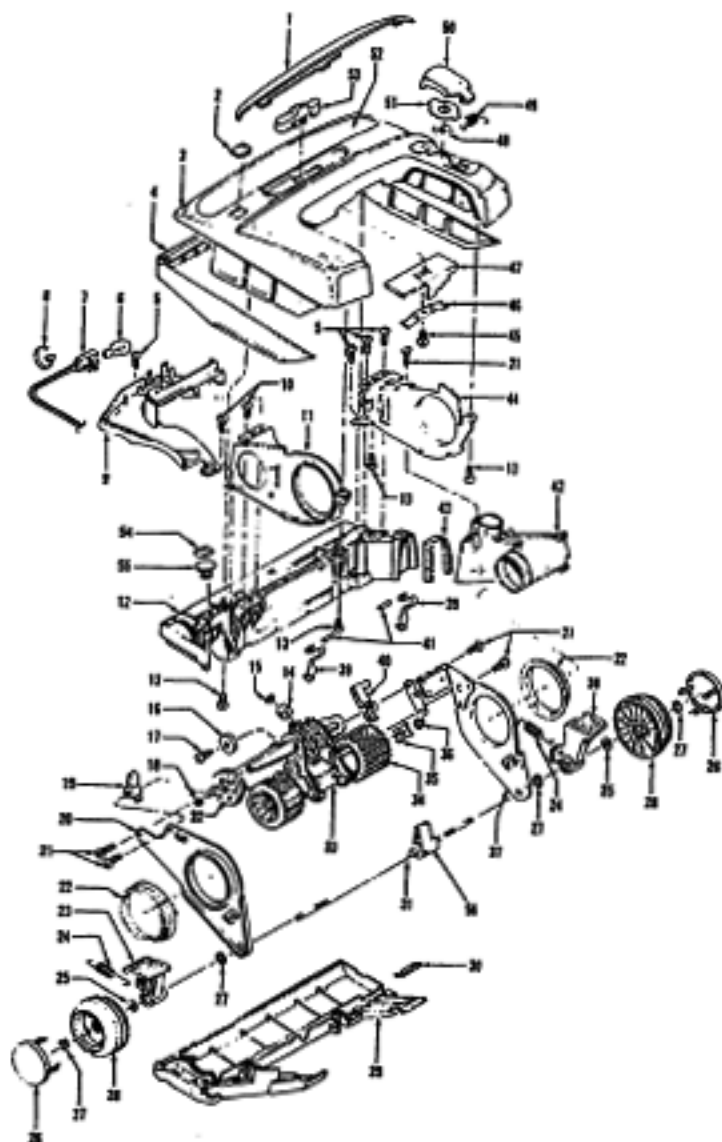

Power Drive - Agitator Housing

Dirt Finder w/Power Drive - Agitator Housing

Auto Drive - Agitator Housing

TurboPOWER 6000 - Agitator Housing

TurboPOWER 7000 - Agitator Housing

Models U6311-930, U6317-930, U6318-930, U6323-930, U6329-930

Model U6331-930

Model U6319-930

Model U6321-930

Model U6335-930