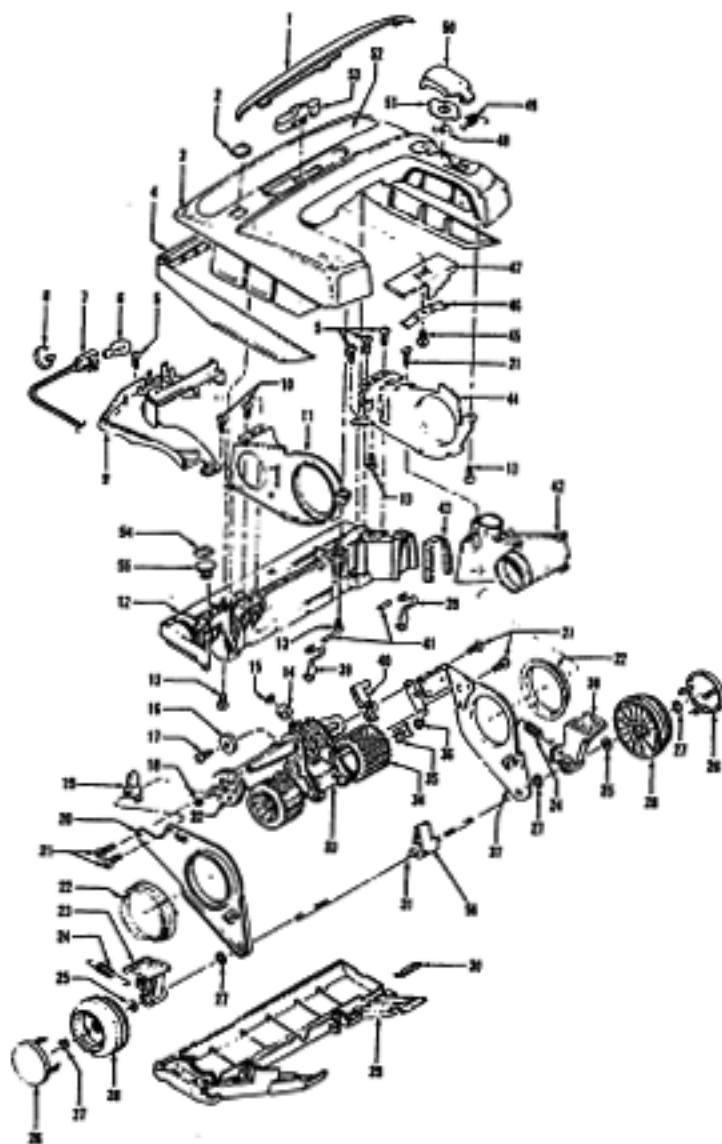

Power Drive - Agitator Housing

Models U6311-930, U6317-930, U6318-930, U6323-930, U6329-930

Dirt Finder w/Power Drive - Agitator Housing

Model U6331-930

Auto Drive - Agitator Housing

Model U6319-930

TurboPOWER 6000 - Agitator Housing

Model U6321-930

TurboPOWER 7000 - Agitator Housing

Model U6335-930