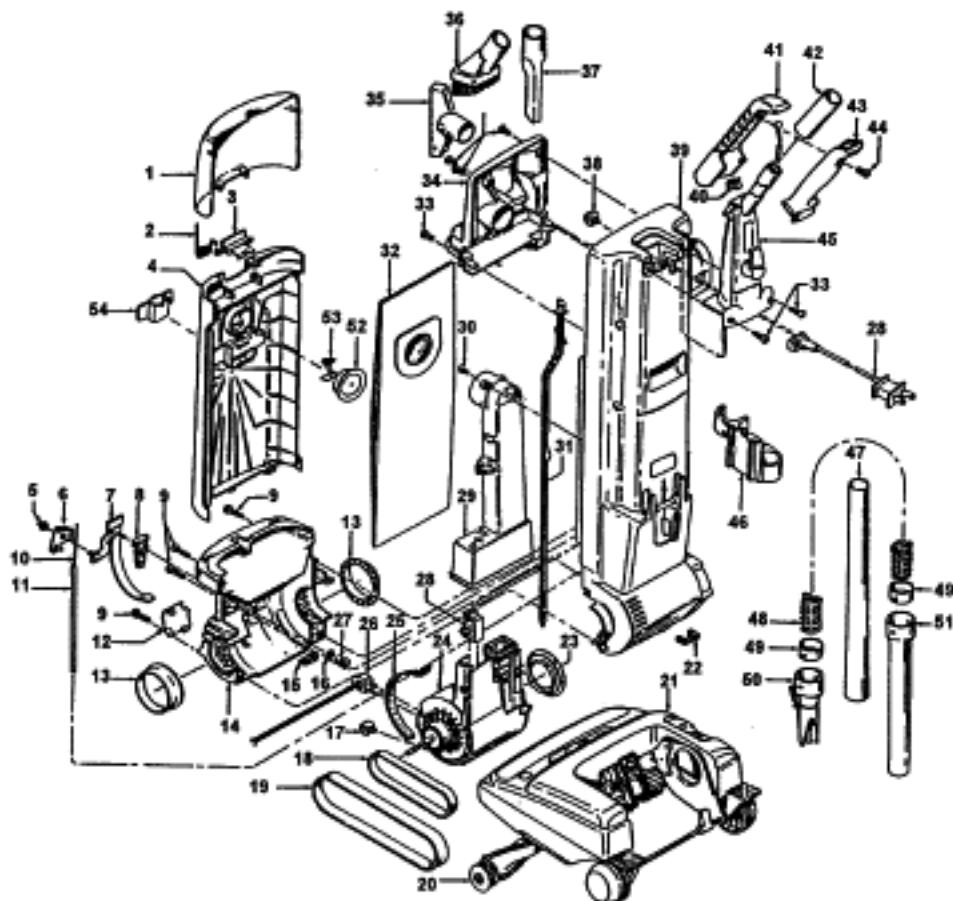

Power Drive - Bag Housing

Models U6311-930, U6317-930, U6318-930
U6323-930, U6329-930

Auto Drive - Bag Housing

Model U6319-930

TurboPOWER 6000 - Bag Housing

Model U6321-930

Power Drive - Bag Housing

**Auto Drive - Bag Housing
TurboPOWER 6000 - Bag Housing**

Ref. No.	Part No.	Description
1	37257171	Tool Door - AAN
2	38356008	Torsion Spring - FW
3	36151013	Latch - Bag Door - ABE
4	37257198	Bag Housing Door- ABR (U6311-930) (Incl. It. 2,3)
	37257197	Bag Housing Door - AAY (U6317-930) (Incl. It. 2,3)
	37257196	Bag Housing Door- ABB (U6323-930) (Incl. 2, 3, 54)
	37257196	Bag Housing Door - MB (U6329-930) (Incl. It. 2, 3, 54)
	37257201	Bag Housing Door - MB (U6319-930) (Incl. It. 2, 3, 4, 54)
	37257053	Bag Housing Door - AG (U6321-930) (Incl. It. 2, 3, 54)
	37257223	Bag Housing Door - AG (U6318-930) (Incl. It. 2, 3, 54)
5	21641558	Hex Nut - AAX
6	36131088	Cable Retainer Bracket - AY
7	43143045	Actuator Bar Assem. - AG
8	38511027	Pivot Bearing - AG
9	21447230	Screw - Self Tapping - FW (4)
10	43211009	Control Cable
11	66661203	Control Cable Tube - AG
12	37190006	Actuator Access Cover - ABE
13	36511002	Bearing - B2 (2)
14	37195103	Motor Cover - ABE (Incl. It. 7, 8, 15, 16, 27)
15	38781042	Motor Cover Seal
16	19555-	Spring Washer
17	23187200	Tapping Screw and Washer Assem.
18	160147AG	Power Drive Belt
19	38528008	Agitator belt
20	46414013	Agitator Assembly Complete (P.- 282)
21		Agitator Housing - (See Detail)
22	38781041	Bag Housing Seal
23	38784012	Fan Chamber Seal - AG
24	43576102	Motor Assembly Complete (P.- 297)
25	34123043	Motor End Cap Seal
26	46328002	Dirt Finder Lead Assem.
27	33423007	Nut - Special
28	46388027	Attachment Cord
29	38666029	Dirt Duct
30	21447003	Screw - Self Tapping - AY
31	38458039	Switch Rod
32	40100752	Throw - Away Bag (3 - Pak)
33	21447072	Screw - Self Tapping (6)
34	38433106	Tool Holder - ABE
35	38614036	Furniture Nozzle - ABR
	38614029	Furniture Nozzle - AG
36	43414146	Dusting Brush - ABR
	43414145	Dusting Brush - AG
37	38617026	Crevice Tool - ABR
	38617024	Crevice Tool - AG

**Models U6311-930, U6317-930, U6318-930
U6323-930, U6329-930**

Model U6319-930

Model U6321-930

Ref. No.	Part No.	Description
38	23149001	Tapping Screw and Washer Assem.
39	37256014	Bag Housing - ABE (Incl. It. 46)
40	36142002	Drive Control Pin - ABN
41	39458045	Handle Grip - Upper - ABE (Incl. 1. 40)
42	31754002	Handle Sleeve
43	39458010	Handle Grip - Lower Half - ABE
44	21447041	Screw - Self Tapping
45	39458008	Upper Handle - ABE
46	36433103	Lower Hose Support - ABE
47	38634078	Extension Tube - AG
48	43434096	Cleaning Tool Hose - ABX (Incl. It. 49, 50, 51)
49	36116013	Hose Connector Collar - AG (2)
50	38638058	Hose Connector - AG
51	32286025	Hose Adapter - Long - AG
52	38733002	Bag Check Diaphragm (U6323-930) (U6329-930)
53	51151004	Indicator Flag - BZ (U6323-930) (U6329-930)
54	35111004	Scent Tablet Drawer - AG (U6319-930) U6321-930, U6323-930, U6329-930)
	37257142	Scent Dispenser Cover - (U6311-930) (U6318-930)

ITEMS NOT ILLUSTRATED

57363002 Air Freshener Tablet

PACKAGING MATERIAL

56511A06	Owners Manual
58164015	Carton - Common
58314007	Cleaner Support
58385027	Cleaner Support U6319-930, U6321-930
58333014	Rear Support
58334016	Front Support
58366102	Front Support U6319-930, U6321-930
58362005	Handle Support
58433006	Tube
58461026	Hood Support - Foam