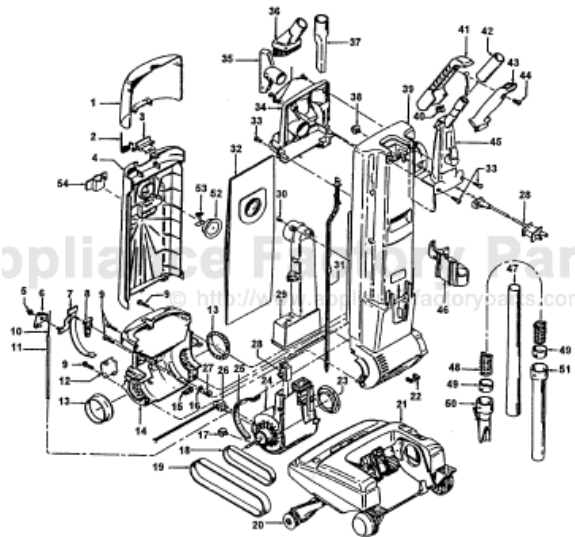

[Find Your HOOVER Vacuum Cleaner Parts - Select From 1456 Models](#)

----- Manual continues below part list -----