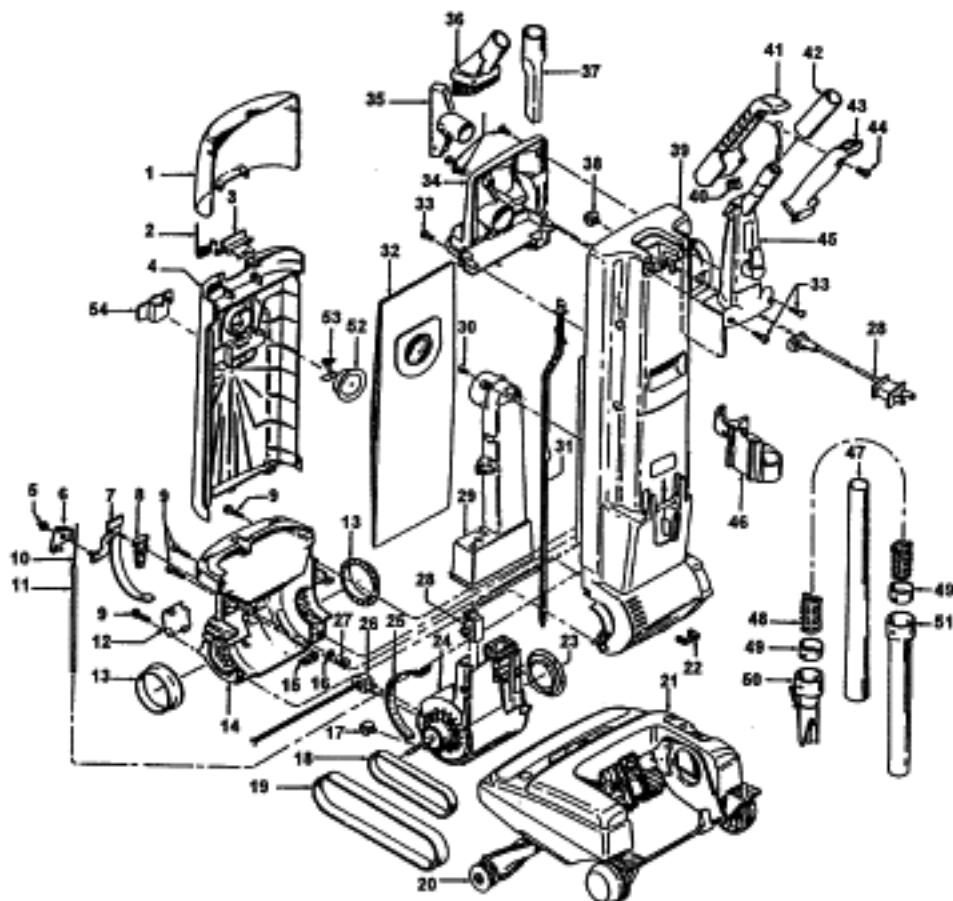

Power Drive - Bag Housing

Models U6311-930, U6317-930, U6318-930
U6323-930, U6329-930

Auto Drive - Bag Housing

Model U6319-930

TurboPOWER 6000 - Bag Housing

Model U6321-930

Power Drive - Bag Housing

**Auto Drive - Bag Housing
TurboPOWER 6000 - Bag Housing**

Ref. No.	Part No.	Description
1	37257171	Tool Door - AAN
2	38356008	Torsion Spring - FW
3	36151013	Latch - Bag Door - ABE
4	37257198	Bag Housing Door- ABR (U6311-930) (Incl. It. 2,3)
	37257197	Bag Housing Door - AAY (U6317-930) (Incl. It. 2,3)
	37257196	Bag Housing Door- ABB (U6323-930) (Incl. 2, 3, 54)
	37257196	Bag Housing Door - MB (U6329-930) (Incl. It. 2, 3, 54)
	37257201	Bag Housing Door - MB (U6319-930) (Incl. It. 2, 3, 4, 54)
	37257053	Bag Housing Door - AG (U6321-930) (Incl. It. 2, 3, 54)
	37257223	Bag Housing Door - AG (U6318-930) (Incl. It. 2, 3, 54)
5	21641558	Hex Nut - AAX
6	36131088	Cable Retainer Bracket - AY
7	43143045	Actuator Bar Assem. - AG
8	38511027	Pivot Bearing - AG
9	21447230	Screw - Self Tapping - FW (4)
10	43211009	Control Cable
11	66661203	Control Cable Tube - AG
12	37190006	Actuator Access Cover - ABE
13	36511002	Bearing - B2 (2)
14	37195103	Motor Cover - ABE (Incl. It. 7, 8, 15, 16, 27)
15	38781042	Motor Cover Seal
16	19555-	Spring Washer
17	23187200	Tapping Screw and Washer Assem.
18	160147AG	Power Drive Belt
19	38528008	Agitator belt
20	46414013	Agitator Assembly Complete (P.- 282)
21		Agitator Housing - (See Detail)
22	38781041	Bag Housing Seal
23	38784012	Fan Chamber Seal - AG
24	43576102	Motor Assembly Complete (P.- 297)
25	34123043	Motor End Cap Seal
26	46328002	Dirt Finder Lead Assem.
27	33423007	Nut - Special
28	46388027	Attachment Cord
29	38666029	Dirt Duct
30	21447003	Screw - Self Tapping - AY
31	38458039	Switch Rod
32	40100752	Throw - Away Bag (3 - Pak)
33	21447072	Screw - Self Tapping (6)
34	38433106	Tool Holder - ABE
35	38614036	Furniture Nozzle - ABR
	38614029	Furniture Nozzle - AG
36	43414146	Dusting Brush - ABR
	43414145	Dusting Brush - AG
37	38617026	Crevise Tool - ABR
	38617024	Crevise Tool - AG

**Models U6311-930, U6317-930, U6318-930
U6323-930, U6329-930**

Model U6319-930

Model U6321-930

Ref. No.	Part No.	Description
38	23149001	Tapping Screw and Washer Assem.
39	37256014	Bag Housing - ABE (Incl. It. 46)
40	36142002	Drive Control Pin - ABN
41	39458045	Handle Grip - Upper - ABE (Incl. 1. 40)
42	31754002	Handle Sleeve
43	39458010	Handle Grip - Lower Half - ABE
44	21447041	Screw - Self Tapping
45	39458008	Upper Handle - ABE
46	36433103	Lower Hose Support - ABE
47	38634078	Extension Tube - AG
48	43434096	Cleaning Tool Hose - ABX (Incl. It. 49, 50, 51)
49	36116013	Hose Connector Collar - AG (2)
50	38638058	Hose Connector - AG
51	32286025	Hose Adapter - Long - AG
52	38733002	Bag Check Diaphragm (U6323-930) (U6329-930)
53	51151004	Indicator Flag - BZ (U6323-930) (U6329-930)
54	35111004	Scent Tablet Drawer - AG (U6319-930) U6321-930, U6323-930, U6329-930)
	37257142	Scent Dispenser Cover - (U6311-930) (U6318-930)

ITEMS NOT ILLUSTRATED

57383002 Air Freshener Tablet

PACKAGING MATERIAL

56511A06	Owners Manual
58164015	Carton - Common
58314007	Cleaner Support
58385027	Cleaner Support U6319-930, U6321-930
58333014	Rear Support
58334016	Front Support
58366102	Front Support U6319-930, U6321-930
58362005	Handle Support
58433006	Tube
58461026	Hood Support - Foam