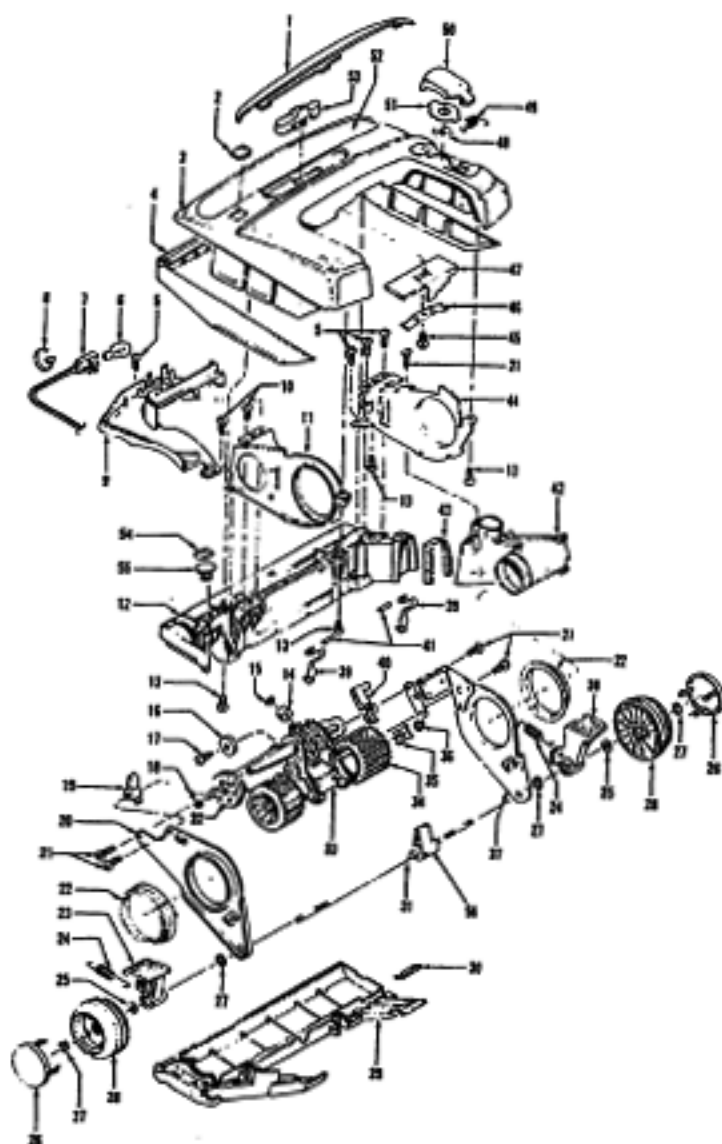

Power Drive - Agitator Housing

Models U6311-930, U6317-930, U6318-930, U6323-930, U6329-930

Dirt Finder w/Power Drive - Agitator Housing

Model U6331-930

Auto Drive - Agitator Housing

Model U6319-930

TurboPOWER 6000 - Agitator Housing

Model U6321-930

TurboPOWER 7000 - Agitator Housing

Model U6335-930