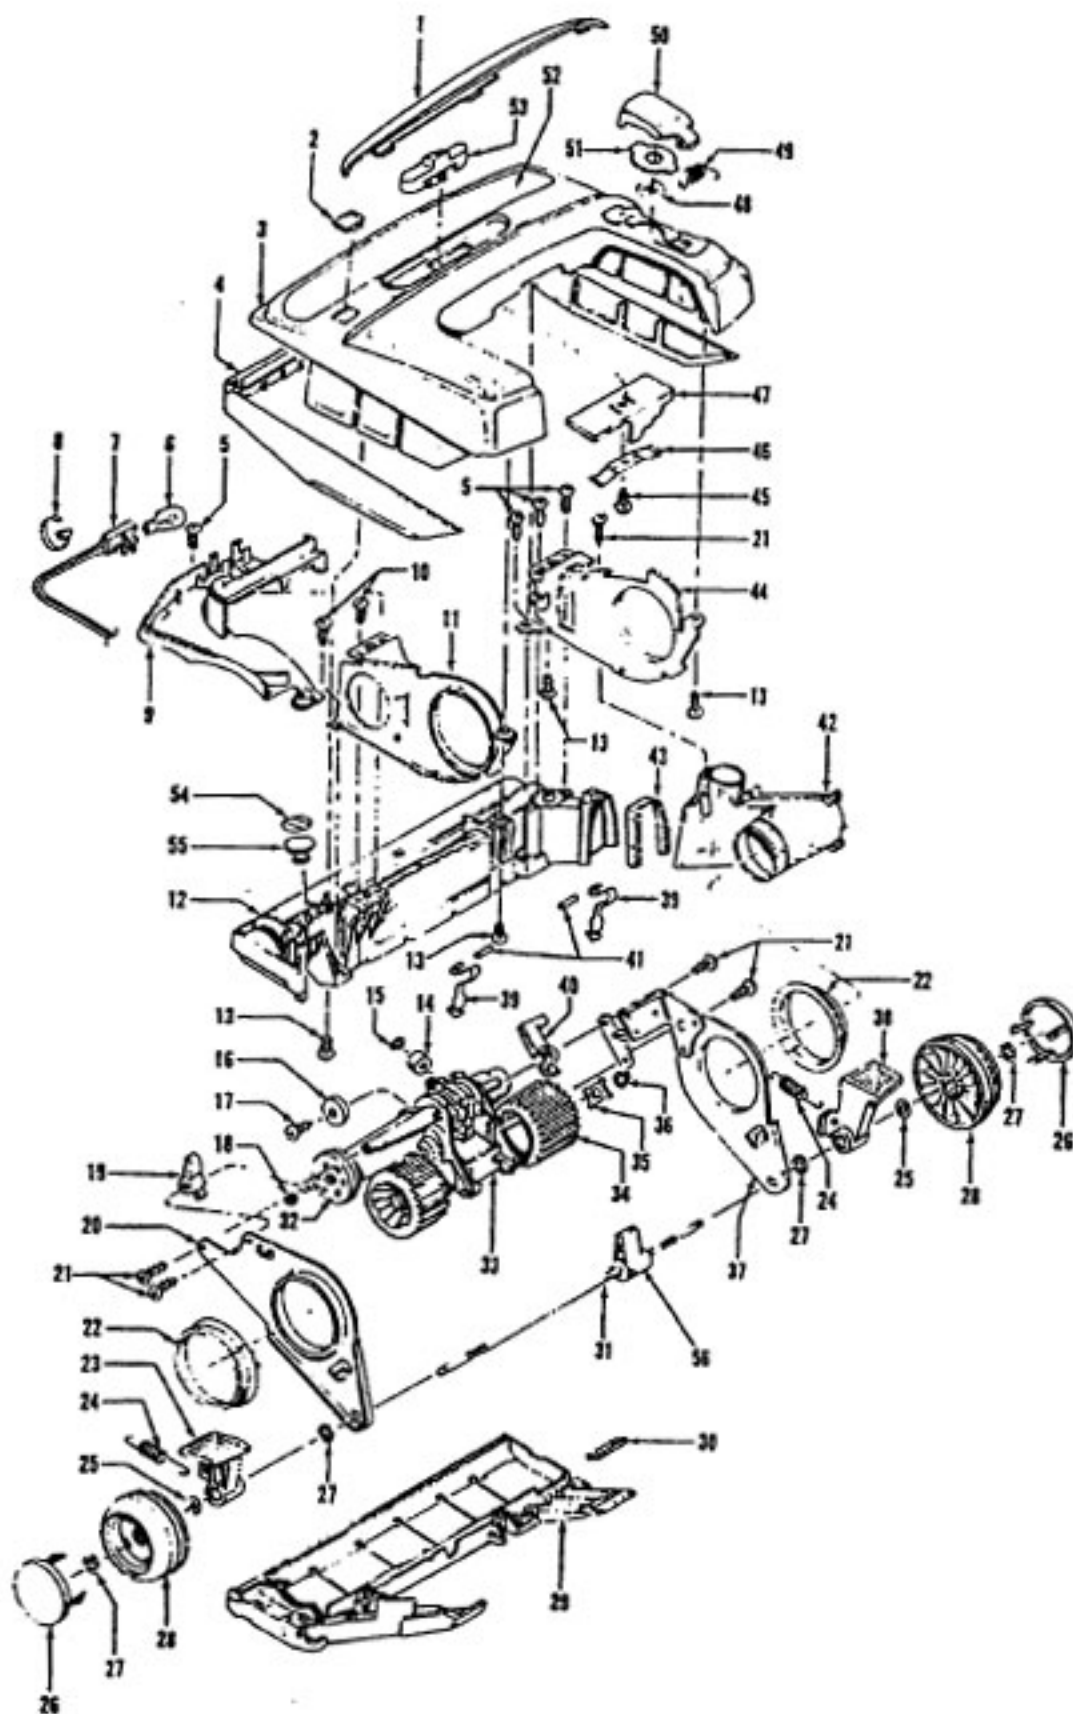

Power Drive - Agitator Housing

Models U6311-930, U6317-930, U6318-930, U6323-930, U6329-930

Dirt Finder w/Power Drive - Agitator Housing

Model U6331-930

Auto Drive - Agitator Housing

Model U6319-930

TurboPOWER 6000 - Agitator Housing

Model U6321-930

TurboPOWER 7000 - Agitator Housing

Model U6335-930