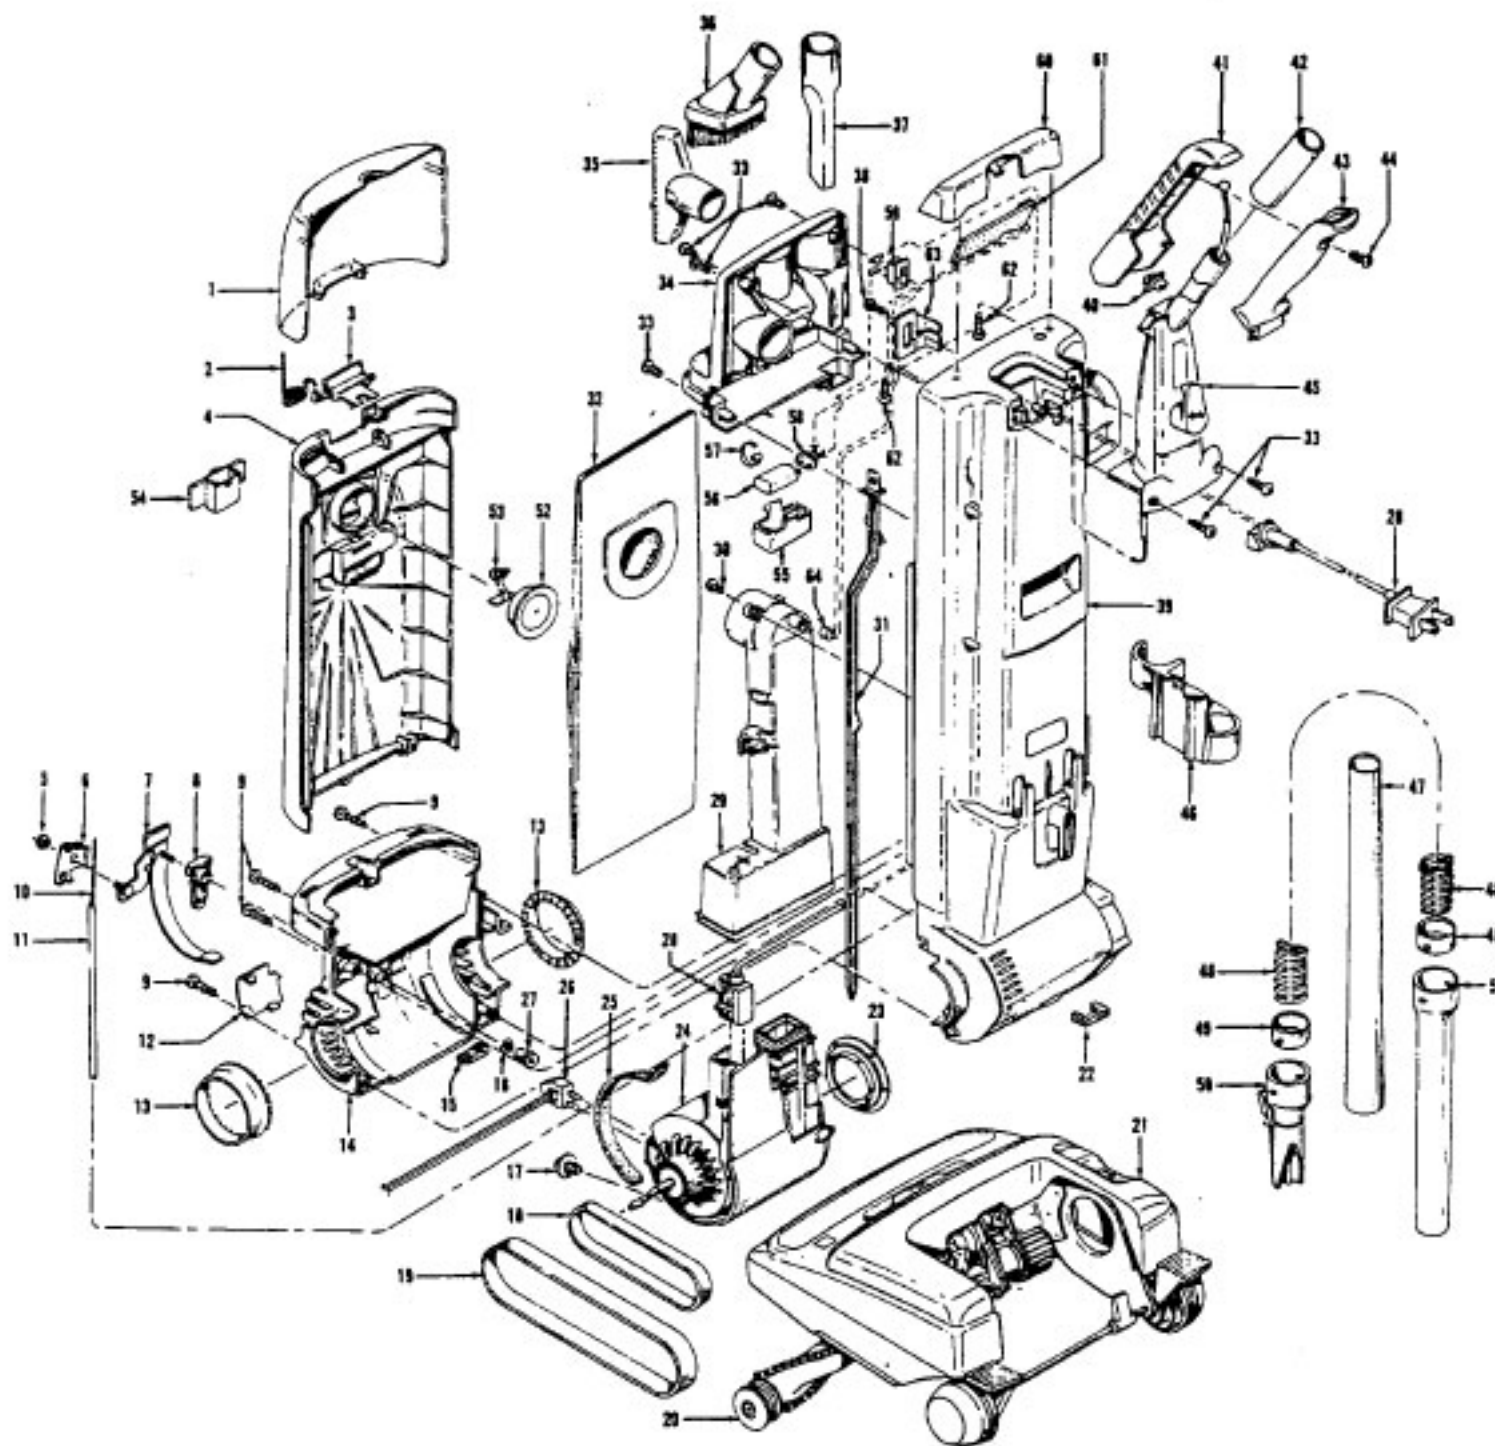

Dirt Finder w/Power Drive - Bag Housing
TurboPOWER 7000 - Bag Housing

Model U6331-930
Model U6335-930

Dirt Finder w/Power Drive - Bag Housing
TurboPOWER 7000 - Bag Housing

Model U6331-930
Model U6335-930

Ref. No.	Part No.	Description
1	37257171	Tool Door-MN
2	38355008	Torsion Spring FW
3	36151013	Latch - Bag Door - ABE
4	37257199	Bag Housing Door - ABM (U6331-930) (incl. It. 2,3, 54)
	37257055	Bag Housing Door - AG (U6335-930) (Incl. It. 2, 3, 54)
5	21641558	Hex Nut - AAX
6	36131088	Cable Retainer Bracket - AY
7	43143045	Actuator Bar Assem. - AG
8	38511027	Pivot Bearing - AG
	21447230	Screw- Self Tapping - FW (4)
10	43211009	Control Cable
11	66661203	Control Cable Tube - AG
12	37196006	Actuator Access Cover - ABE
13	38511002	Bearing (2)
14	37195103	Motor Cover ABE (Incl. It. 7, 8,15,16, 27)
15	38781042	Motor Cover Sea[
16	19555	Spring Washer
17	23187200	Tapping Screw and Washer Assem
18	160147AG	Power Drive Belt
19	38528008	Agitator Belt
20	48414013	Agitator Assembly Complete (p.- 282)
21		Agitator Housing - (p.295)
22	38781041	Bag Housing Seal
23	38784012	Fan Chamber Seal - AG
24	43576102	Motor Assembly Complete (p.- 297)
25	34123043	Motor End Cap Seal
26	46328002	Dirt Finder Lead Assem.
27	33423007	Nut Special
28	46388027	Attachment Cord
29	38656029	Dirt Duct - AG
30	21447003	Screw - Self Tapping - AY
31	38458039	Switch Rod - Lower - AG
32	4010075Z	Throw - Away Bag (3 - Pak)
33	21447072	Screw Self Tapping (6)
34	36433106	Tool Holder-ABE
35	38614036	Furniture Nozzle - ABR
	38614029	Furniture Nozzle -AG
36	43414146	Dusting Brush - ABR
	43414145	Dusting Brush -AG
37	38617026	Crevice Tool - ABR
	38617024	Crevice Tool - AG
38	23149001	Tapping Screw and Washer Assem.
39	37255023	Bag Housing -ABE (incl. It. 46)
40	36142002	Drive Control Pin - ABN
41	39458045	Handle Grip - Upper - ABE (Incl. It. 40)
42	31754002	Handle Sleeve
43	39458010	Handle Grip - Lower Half -ABE
44	21447041	Screw- Self Tapping
45	39466008	Upper Handle ABE
46	36433103	Lower Hose Support - ABE
47	38634078	Extension Tube - AG
48	43434096	Cleaning Tool Hose - ABX (Incl. It. 49, 50, 51)
49	36116013	Hose Connector Collar - AG (2)
50	38638058	Hose Connector - AG

Ref. No.	Part No.	Description
51	32286025	Hose Adapter - Long - AG
52	38733002	Bag Check Diaphragm
53	51151004	Indicator Flag - BZ
54	35111004	Scent Tablet Drawer - AG
55	37248010	Battery Cover
56	N/A	9 Volt Battery
57	27479307	Lead Wire Tie
58	46515011	Battery Connector Assem.
59	28161063	Switch
60	37943020	Housing - ABE
61	46851029	Printed Circuit Board Assem.
62	21447217	Screw
63	34663004	Switch Bracket
64	47823001	Microphone Connector Assem.

ITEMS NOT ILLUSTRATED

57363002	Air Freshener Tablet - 1 pack
43414142	Floor Brush -AG - U6335-930

PACKAGING MATERIAL

56511A06	Owners Manual
58164015	Carton - Common
58385027	Cleaner Support
58333015	Rear Support
58366102	Front Support
58366100	Handle Support
58433006	Tube
58461026	Hood Support- Foam