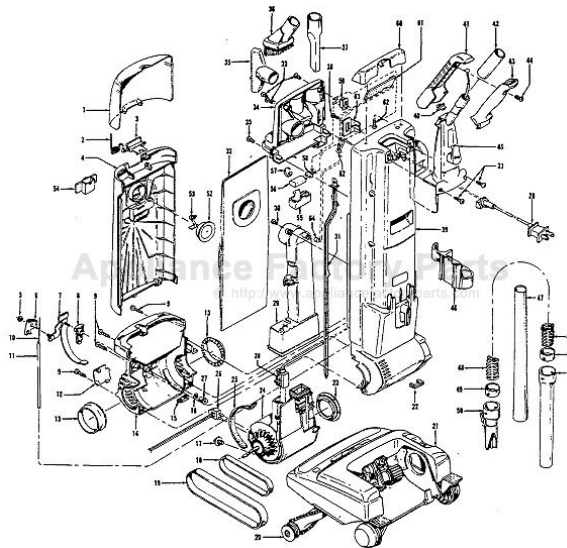

[Find Your HOOVER Vacuum Cleaner Parts - Select From 1456 Models](#)

----- Manual continues below part list -----