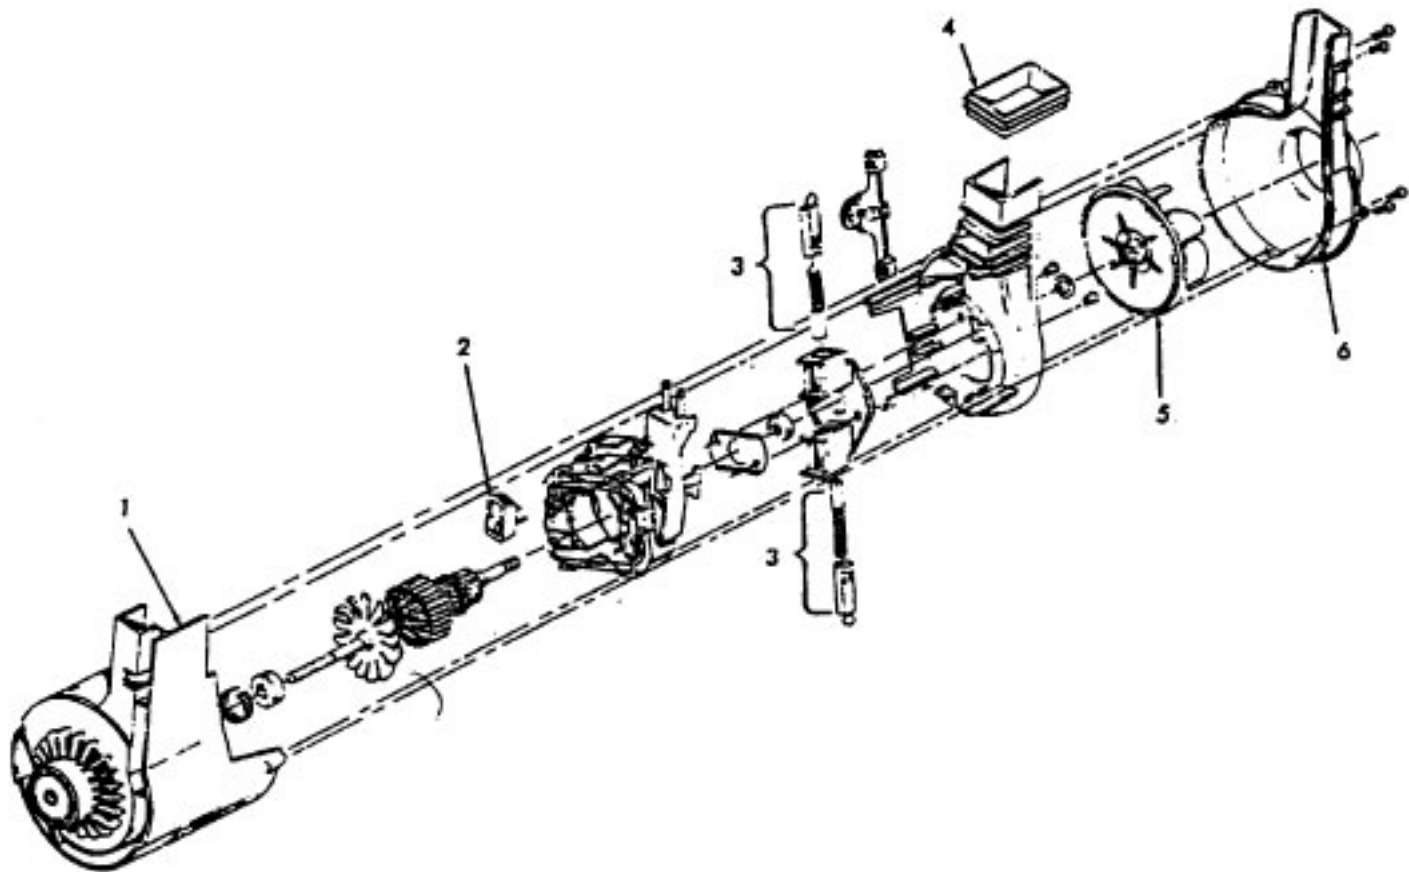

Motor Assembly - 43576102

Ref. No.	Part No.	Description
1	37194035	Motor End Cap - ABE
2	28218043	Switch Assembly - AAP
3	41311016	Brush Holder Assembly (2 req'd)
4	38783020	Duct Seal - AG
5	38755030	Fan - HE
6	38736019	Fan Chamber - ABE