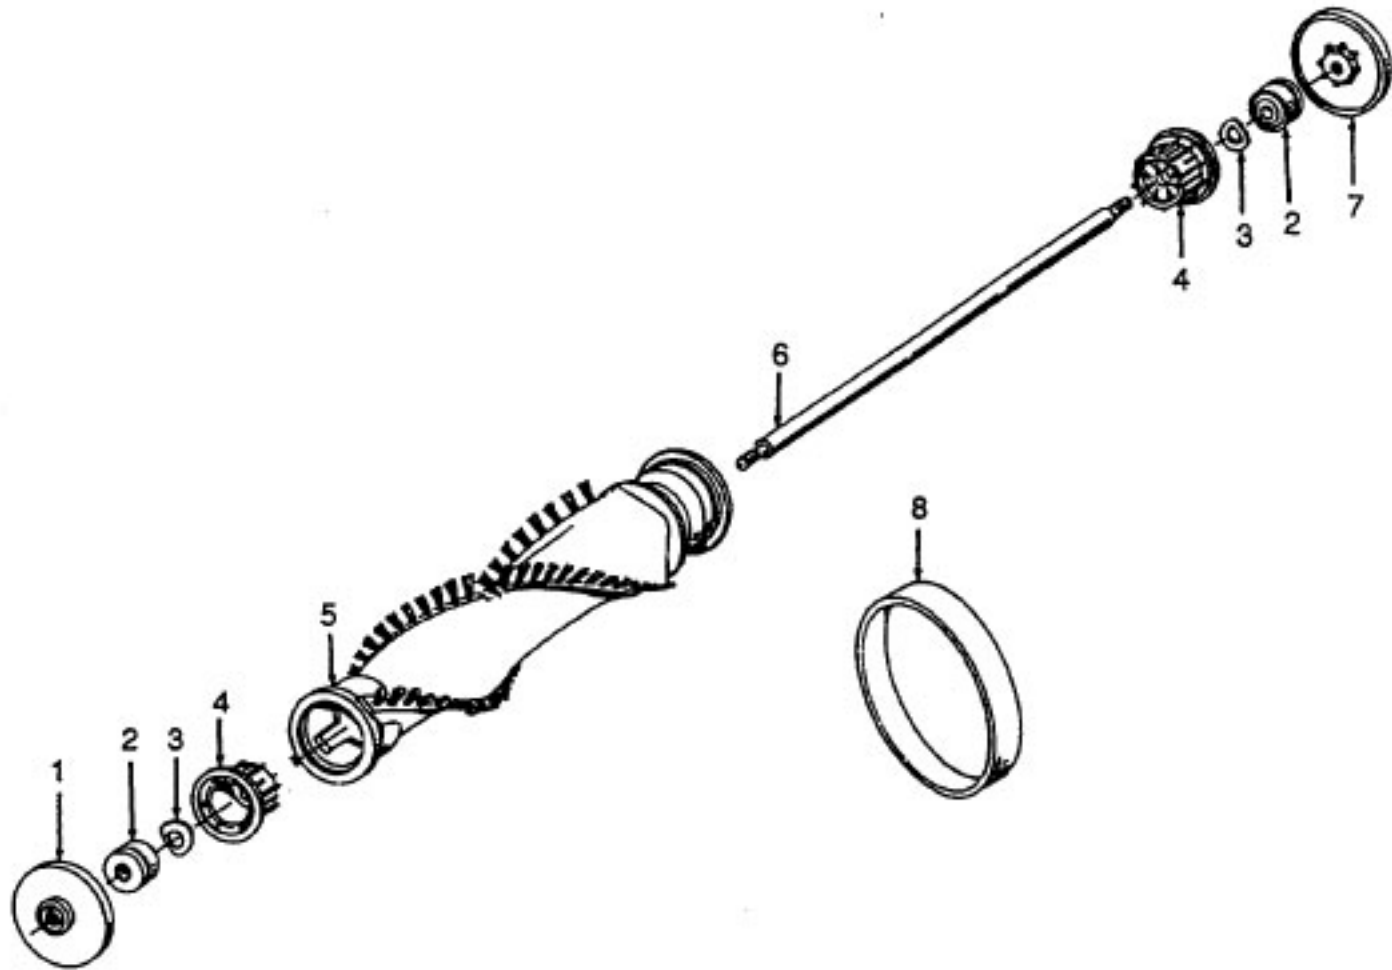

Ref. No.	Part No.	Description
51	32286025	Hose Adapter - Long - AG
52	38733002	Bag Check Diaphragm
53	51151004	Indicator Flag - BZ
54	35111004	Scent Tablet Drawer - AG
55	37248010	Battery Cover
56	N/A	9 Volt Battery
57	27479307	Lead Wire Tie
58	46515011	Battery Connector Assem.
59	28161063	Switch
60	37943020	Housing - ABE
61	46851029	Printed Circuit Board Assem.
62	21447217	Screw
63	34663004	Switch Bracket
64	47823001	Microphone Connector Assem.

# Agitator

Models U3715-930, U3725-930, U3729-930, U3737-930  
U3745-930, U6311-930, U6317-930, U6318-930 U6319-930,  
U6321-930, U6335-930, U6323-930, U6329-930

Ref. No.	Part No.	Description
	48414013	Agitator Assem. Comp. - AG
1	41435018	Thread Guard
2	43267002	Agitator Bearing Assem. (2)
3	21347003	Conical Washer (2)
4	36422022	Agitator End (2)
5	48414004	Agitator Body
6	160070	Agitator Shaft
7	41435021	Thread Guard - Knurled
8	38528008	Agitator Belt