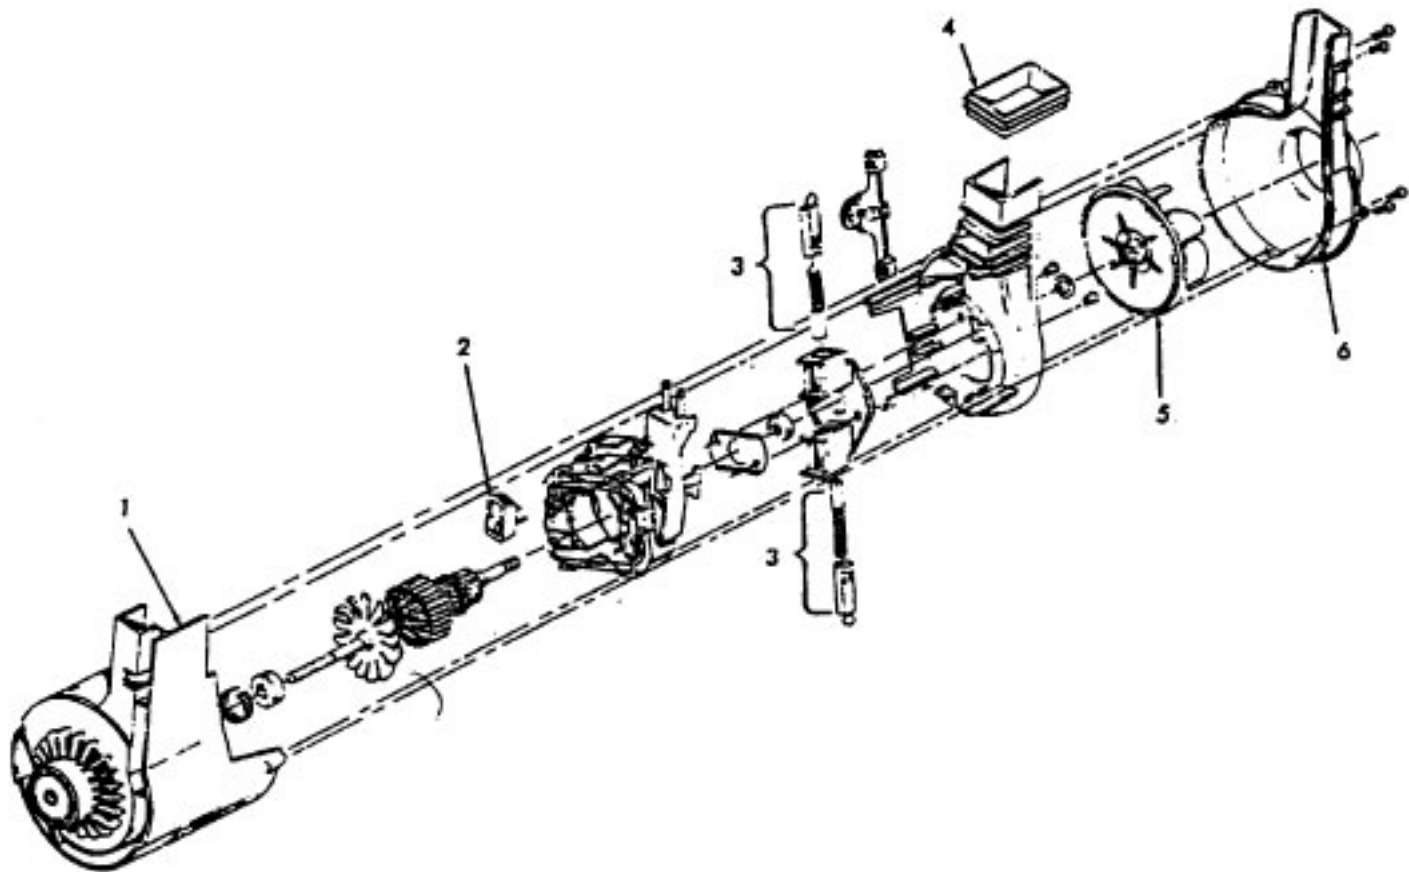

Agitator

Models U3715-930, U3725-930, U3729-930, U3737-930
U3745-930, U6311-930, U6317-930, U6318-930 U6319-930,
U6321-930, U6335-930, U6323-930, U6329-930

Ref. No.	Part No.	Description
	48414013	Agitator Assem. Comp. - AG
1	41435018	Thread Guard
2	43267002	Agitator Bearing Assem. (2)
3	21347003	Conical Washer (2)
4	36422022	Agitator End (2)
5	48414004	Agitator Body
6	160070	Agitator Shaft
7	41435021	Thread Guard - Knurled
8	38528008	Agitator Belt

Model U6321-930

TurboPOWER 7000 - Agitator Housing

Model U6335-930

Motor Assembly - 43576102

Ref. No.	Part No.	Description
1	37194035	Motor End Cap - ABE
2	28218043	Switch Assembly - AAP
3	41311016	Brush Holder Assembly (2 req'd)
4	38783020	Duct Seal - AG
5	38755030	Fan - HE
6	38736019	Fan Chamber - ABE