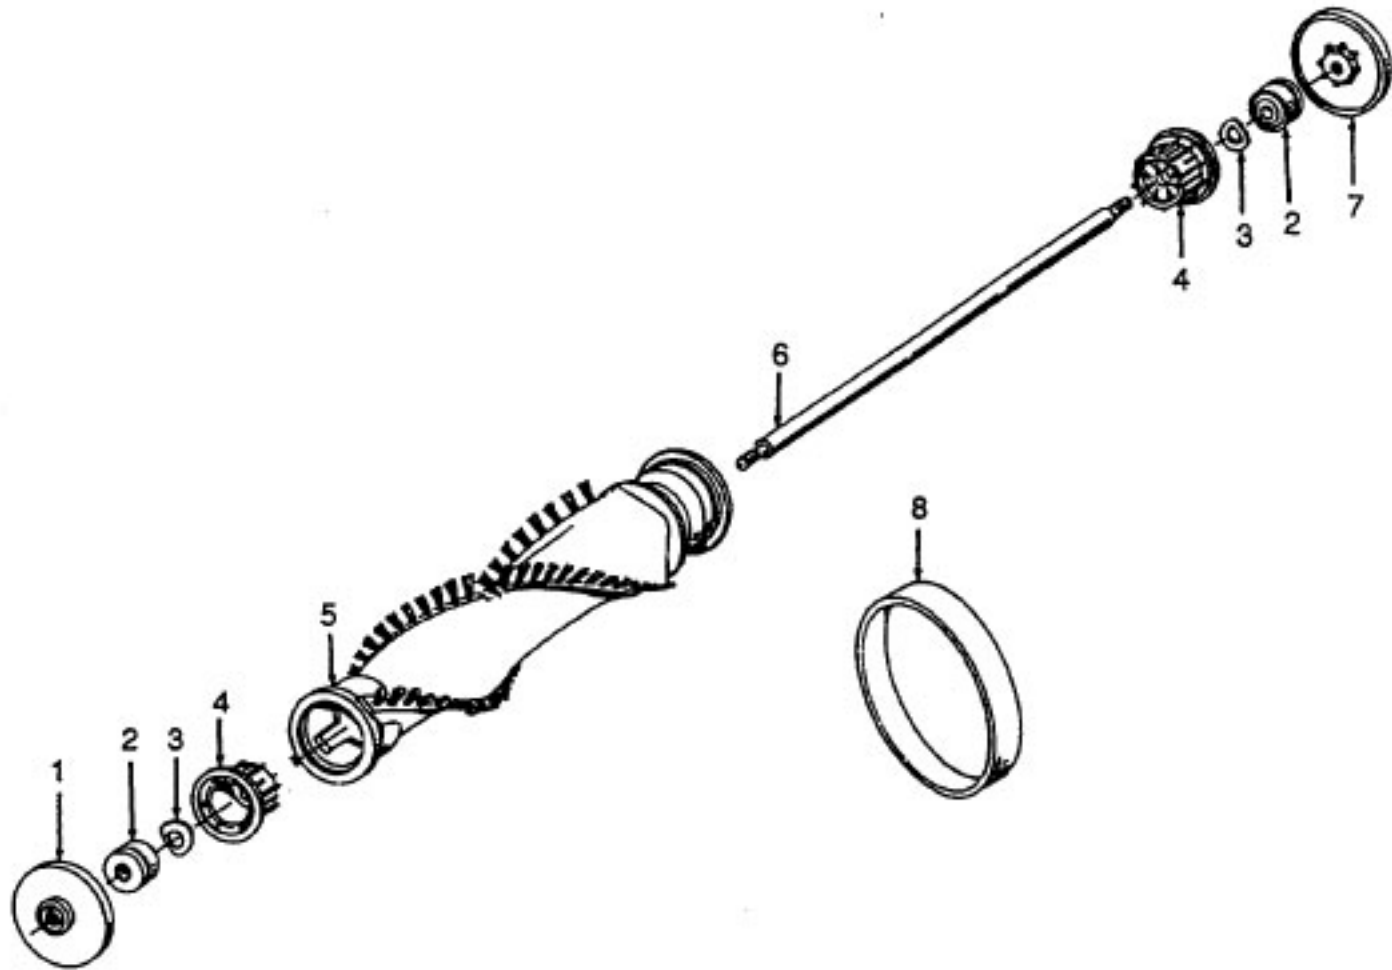

Ref. No.	Part No.	Description
51	32286025	Hose Adapter - Long - AG
52	38733002	Bag Check Diaphragm
53	51151004	Indicator Flag - BZ
54	35111004	Scent Tablet Drawer - AG
55	37248010	Battery Cover
56	N/A	9 Volt Battery
57	27479307	Lead Wire Tie
58	46515011	Battery Connector Assem.
59	28161063	Switch
60	37943020	Housing - ABE
61	46851029	Printed Circuit Board Assem.
62	21447217	Screw
63	34663004	Switch Bracket
64	47823001	Microphone Connector Assem.

Agitator

Models U3715-930, U3725-930, U3729-930, U3737-930
U3745-930, U6311-930, U6317-930, U6318-930 U6319-930,
U6321-930, U6335-930, U6323-930, U6329-930

Ref. No.	Part No.	Description
	48414013	Agitator Assem. Comp. - AG
1	41435018	Thread Guard
2	43267002	Agitator Bearing Assem. (2)
3	21347003	Conical Washer (2)
4	36422022	Agitator End (2)
5	48414004	Agitator Body
6	160070	Agitator Shaft
7	41435021	Thread Guard - Knurled
8	38528008	Agitator Belt