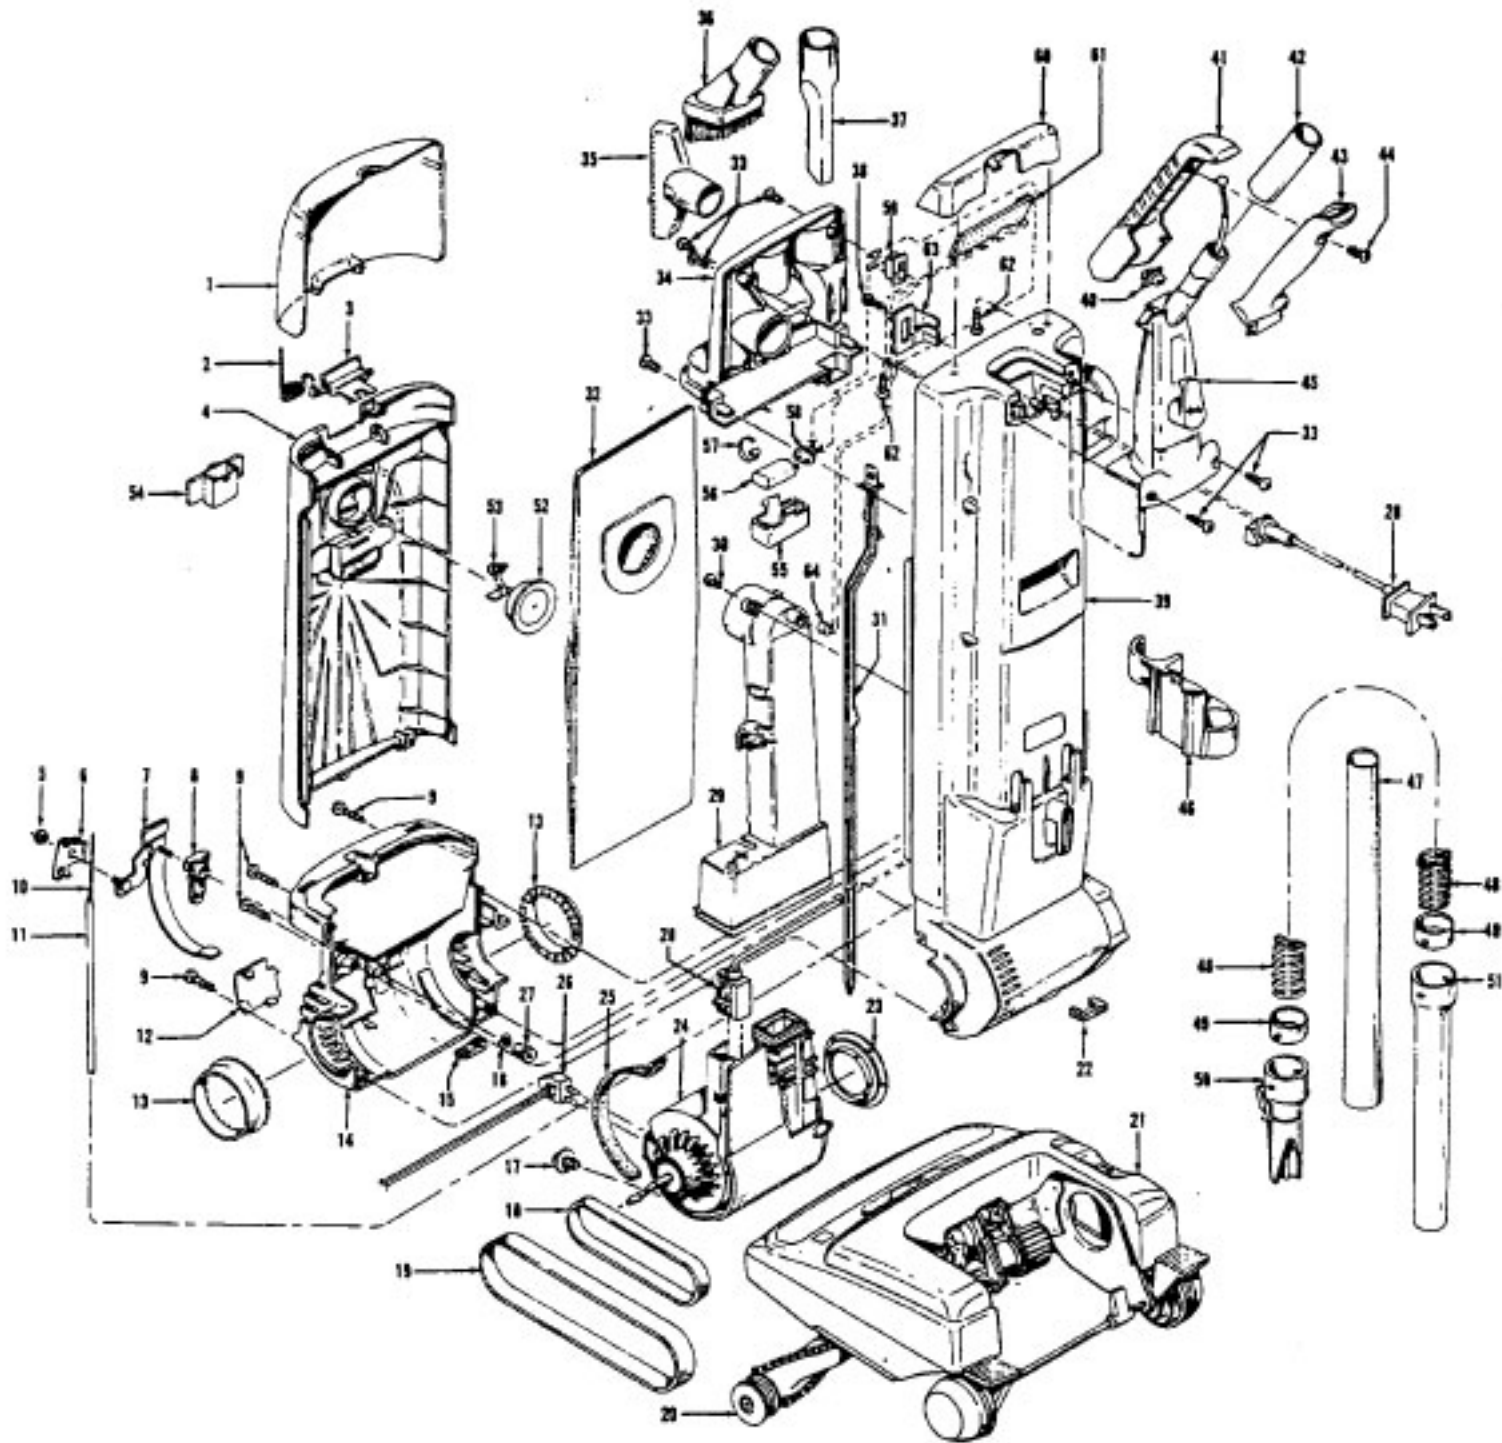

Dirt Finder w/Power Drive - Bag Housing
TurboPOWER 7000 - Bag Housing

Model U6331-930
Model U6335-930

Dirt Finder w/Power Drive - Bag Housing
TurboPOWER 7000 - Bag Housing

Model U6331-930
Model U6335-930

Ref. No.	Part No.	Description
1	37257171	Tool Door-MN
2	38355008	Torsion Spring FW
3	36151013	Latch - Bag Door - ABE
4	37257199	Bag Housing Door - ABM (U6331-930) (incl. It. 2,3, 54)
	37257055	Bag Housing Door - AG (U6335-930) (Incl. It. 2, 3, 54)
5	21641558	Hex Nut - AAX
6	36131088	Cable Retainer Bracket - AY
7	43143045	Actuator Bar Assem. - AG
8	38511027	Pivot Bearing - AG
	21447230	Screw- Self Tapping - FW (4)
10	43211009	Control Cable
11	66661203	Control Cable Tube - AG
12	37196006	Actuator Access Cover - ABE
13	38511002	Bearing (2)
14	37195103	Motor Cover ABE (Incl. It. 7, 8,15,16, 27)
15	38781042	Motor Cover Sea[
16	19555	Spring Washer
17	23187200	Tapping Screw and Washer Assem
18	160147AG	Power Drive Belt
19	38528008	Agitator Belt
20	48414013	Agitator Assembly Complete (p.- 282)
21		Agitator Housing - (p.295)
22	38781041	Bag Housing Seal
23	38784012	Fan Chamber Seal - AG
24	43576102	Motor Assembly Complete (p.- 297)
25	34123043	Motor End Cap Seal
26	46328002	Dirt Finder Lead Assem.
27	33423007	Nut Special
28	46388027	Attachment Cord
29	38656029	Dirt Duct - AG
30	21447003	Screw - Self Tapping - AY
31	38458039	Switch Rod - Lower - AG
32	4010075Z	Throw - Away Bag (3 - Pak)
33	21447072	Screw Self Tapping (6)
34	36433106	Tool Holder-ABE
35	38614036	Furniture Nozzle - ABR
	38614029	Furniture Nozzle -AG
36	43414146	Dusting Brush - ABR
	43414145	Dusting Brush -AG
37	38617026	Crevice Tool - ABR
	38617024	Crevice Tool - AG
38	23149001	Tapping Screw and Washer Assem.
39	37255023	Bag Housing -ABE (incl. It. 46)
40	36142002	Drive Control Pin - ABN
41	39458045	Handle Grip - Upper - ABE (Incl. It. 40)
42	31754002	Handle Sleeve
43	39458010	Handle Grip - Lower Half -ABE
44	21447041	Screw- Self Tapping
45	39466008	Upper Handle ABE
46	36433103	Lower Hose Support - ABE
47	38634078	Extension Tube - AG
48	43434096	Cleaning Tool Hose - ABX (Incl. It. 49, 50, 51)
49	36116013	Hose Connector Collar - AG (2)
50	38638058	Hose Connector - AG

Ref. No.	Part No.	Description
51	32286025	Hose Adapter - Long - AG
52	38733002	Bag Check Diaphragm
53	51151004	Indicator Flag - BZ
54	35111004	Scent Tablet Drawer - AG
55	37248010	Battery Cover
56	N/A	9 Volt Battery
57	27479307	Lead Wire Tie
58	46515011	Battery Connector Assem.
59	28161063	Switch
60	37943020	Housing - ABE
61	46851029	Printed Circuit Board Assem.
62	21447217	Screw
63	34663004	Switch Bracket
64	47823001	Microphone Connector Assem.

ITEMS NOT ILLUSTRATED

57363002	Air Freshener Tablet - 1 pack
43414142	Floor Brush -AG - U6335-930

PACKAGING MATERIAL

56511A06	Owners Manual
58164015	Carton - Common
58385027	Cleaner Support
58333015	Rear Support
58366102	Front Support
58366100	Handle Support
58433006	Tube
58461026	Hood Support- Foam