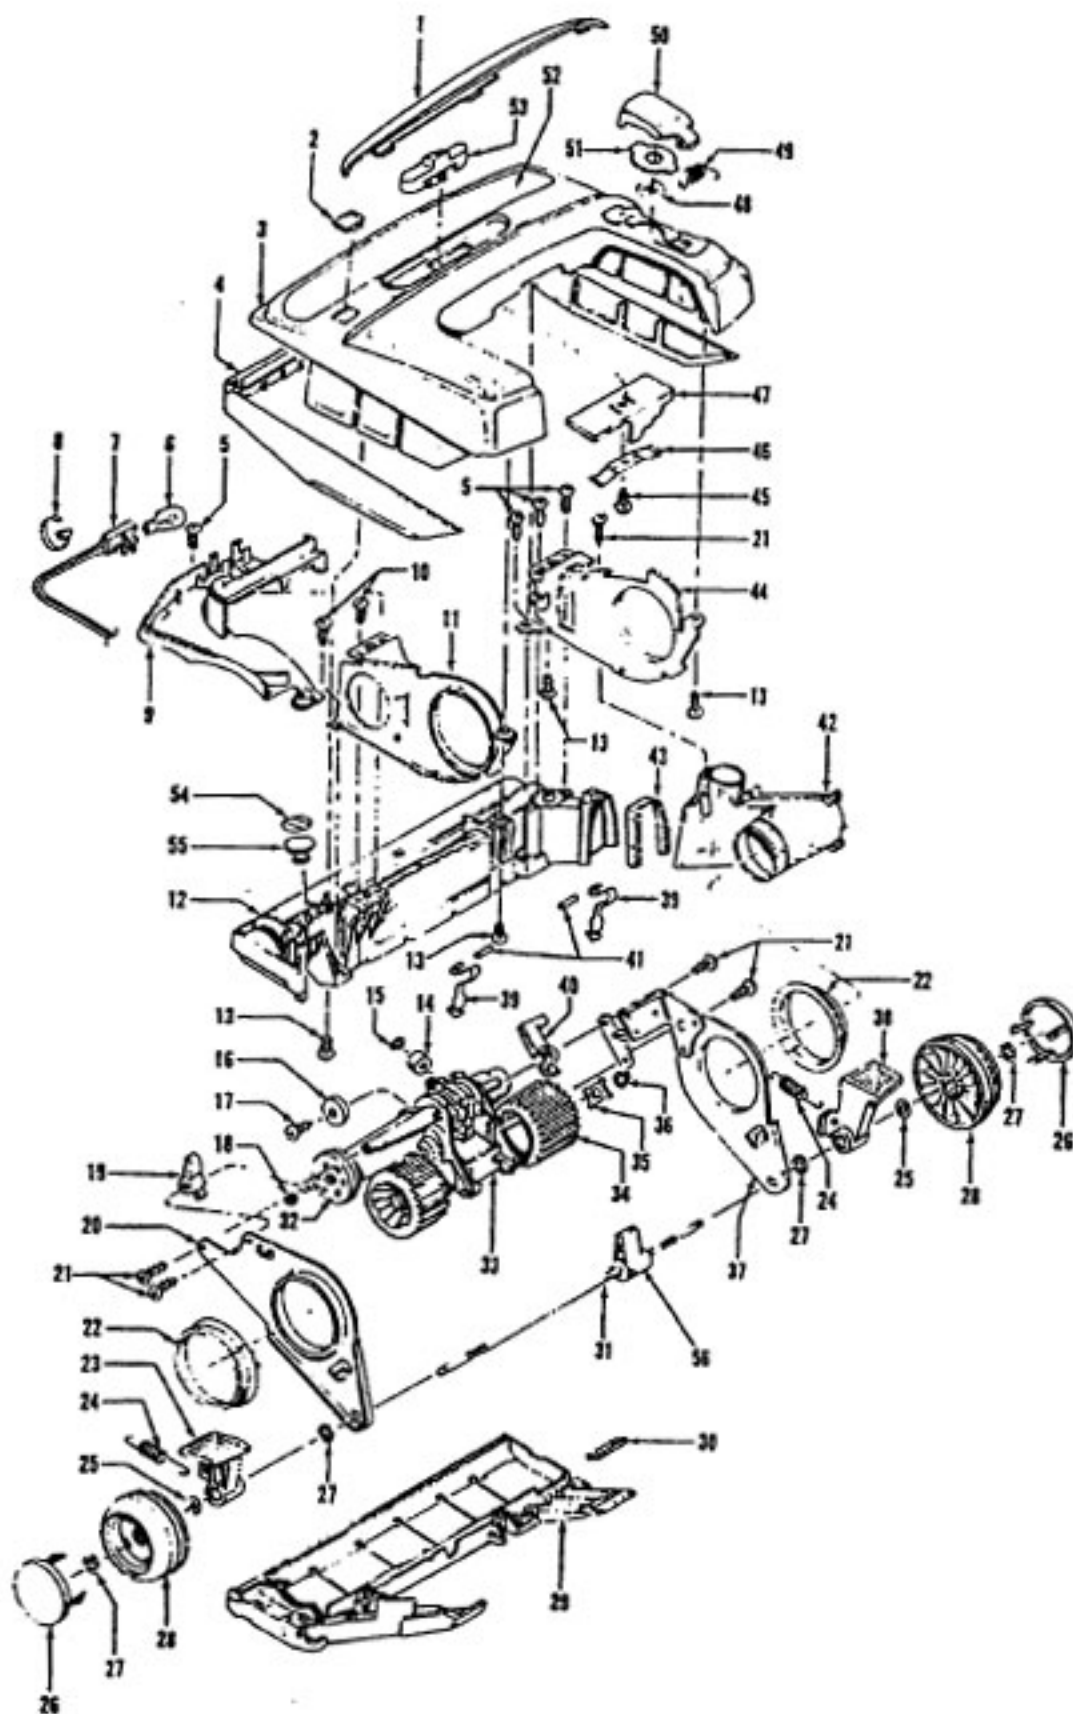

Agitator

Models U3715-930, U3725-930, U3729-930, U3737-930
U3745-930, U6311-930, U6317-930, U6318-930 U6319-930,
U6321-930, U6335-930, U6323-930, U6329-930

Ref. No.	Part No.	Description
	48414013	Agitator Assem. Comp. - AG
1	41435018	Thread Guard
2	43267002	Agitator Bearing Assem. (2)
3	21347003	Conical Washer (2)
4	36422022	Agitator End (2)
5	48414004	Agitator Body
6	160070	Agitator Shaft
7	41435021	Thread Guard - Knurled
8	38528008	Agitator Belt

Model U6321-930

TurboPOWER 7000 - Agitator Housing

Model U6335-930

Motor Assembly - 43576102

Ref. No.	Part No.	Description
1	37194035	Motor End Cap - ABE
2	28218043	Switch Assembly - AAP
3	41311016	Brush Holder Assembly (2 req'd)
4	38783020	Duct Seal - AG
5	38755030	Fan - HE
6	38736019	Fan Chamber - ABE