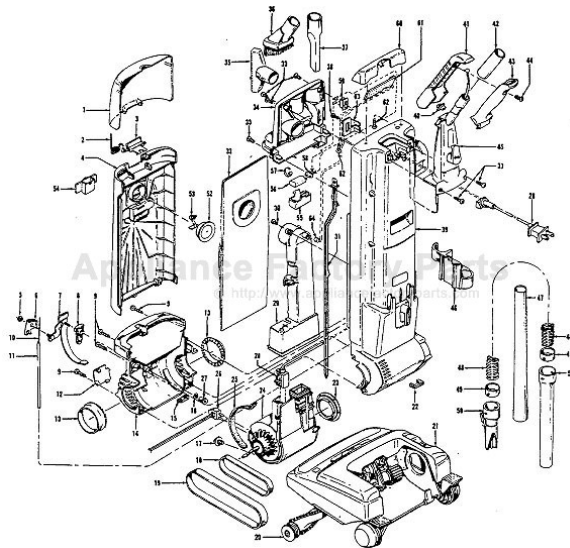

[Find Your HOOVER Vacuum Cleaner Parts - Select From 1456 Models](#)

----- Manual continues below part list -----