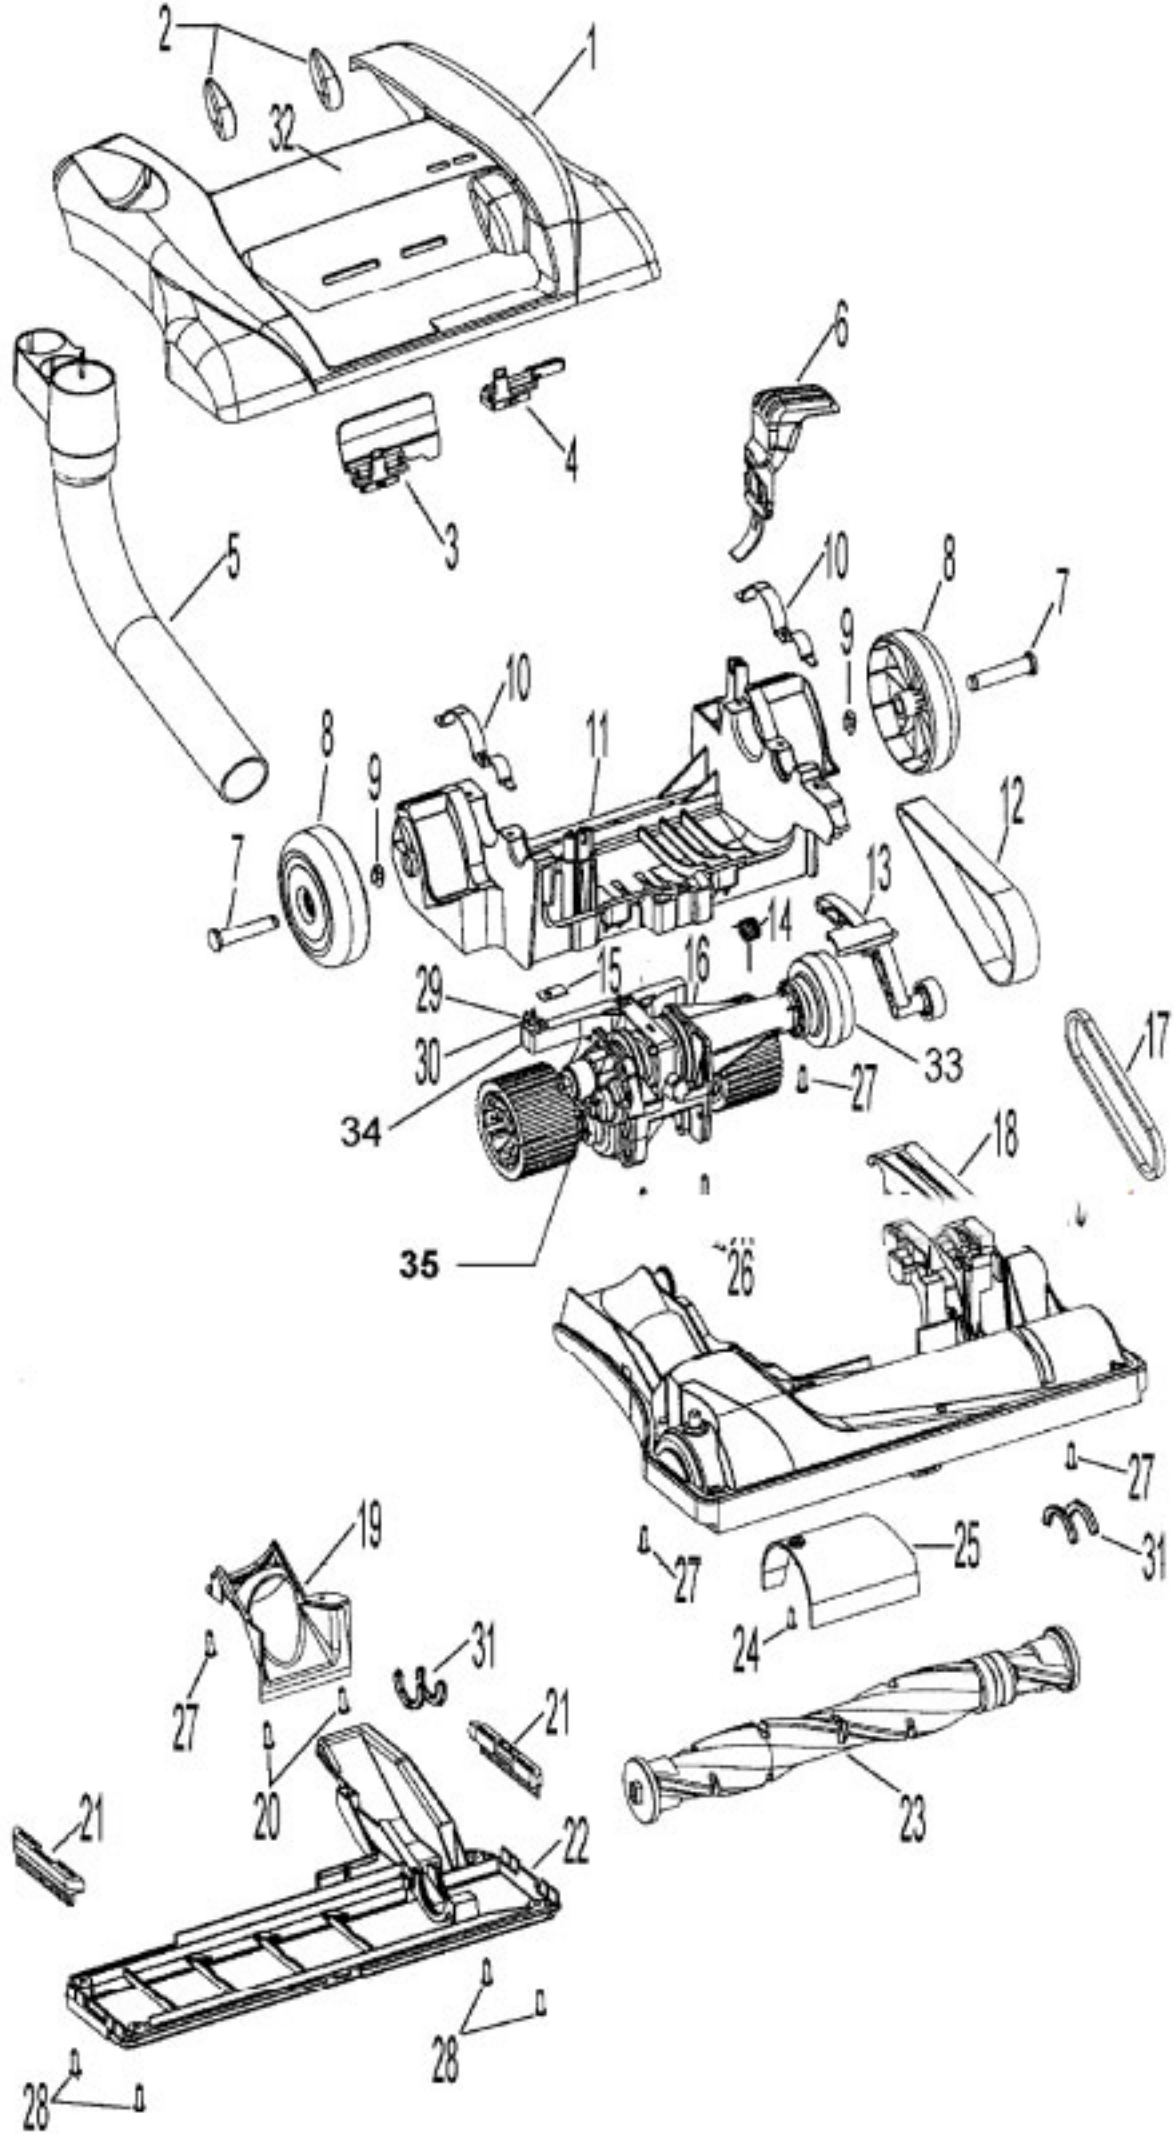

Model Number: U64019RM
BOM/Serial #: U64019RM
Graphic Title: AGITATOR, MAINBODY, HOOD

Image	Key	Part Number	Description	Substitution	Qty.
1	1	37253348	HOOD-U6431-900		1
1	1	37253A47	HOOD-ADM		1
1	1	37253A24	HOOD-AEX-U6433		1
1	1	37253A48	HOOD-AEA		1
1	1	37253398	HOOD-AFK U6471		1
1	1	37253384	HOOD-AFE	37253302	1
1	1	37253380	HOOD-ACX		1
1	1	37253351	HOOD-U6470-900		1
1	1	37253403	HOOD-ADJ		1
1	1	37253317	Hood - ABR	37253302	1
1	1	37253309	HOOD-ABY-U6423-900		1
1	1	37253304	HOOD-U6449-900		1
1	1	37253302	HOOD-U6455-900		1
1	1	37253301	HOOD ASSEMBLY-U6425-	37253300	1
1	1	37253300	HOOD ASSEMBLY-U6445-		1
1	1	37253359	Hood-U6446-900		1
1	2	38421094	ADJUSTMENT KNOB-ABE		2
1	3	38563026	NOZZLE ADJ. CAM - AG		1
1	3	38563027	NOZZLE ADJ CAM-SP WT	38563026	1
1	4	36143004	IDLER ARM LOCK		1
1	5	41426150	WAND/HOSE HOLDER-SERVICE		1
1	6	38434021	HANDLE RELEASE LEVER	38434023	1
1	7	32434008	REAR AXLE-AA.X-U5433-	32434007	2
1	8	38522077	REAR WHEEL		1
1	8	43244005	REAR WHEEL ASSM-U642		1
1	9	160017--	LOCK RING		1
1	10	36131096	TRUNNION COVER-AY/FW		2
1	11	37241161	MAIN BODY-ABE		1
1	12	38528035	BELT-FLAT		1
1	13	43241004	IDLER ARM ASSEM-COMPLETE		1
1	13	43241006	IDLER PULLEY & BEARING ASSY		1
1	14	38356015	TORSION SPRING	38356014	1
1	14	38356014	TORSION SPRING		1
1	15	21447242	SCREW-SELF TAPPING		2
1	15	34125004	RETAINER-CONTROL CAB		1