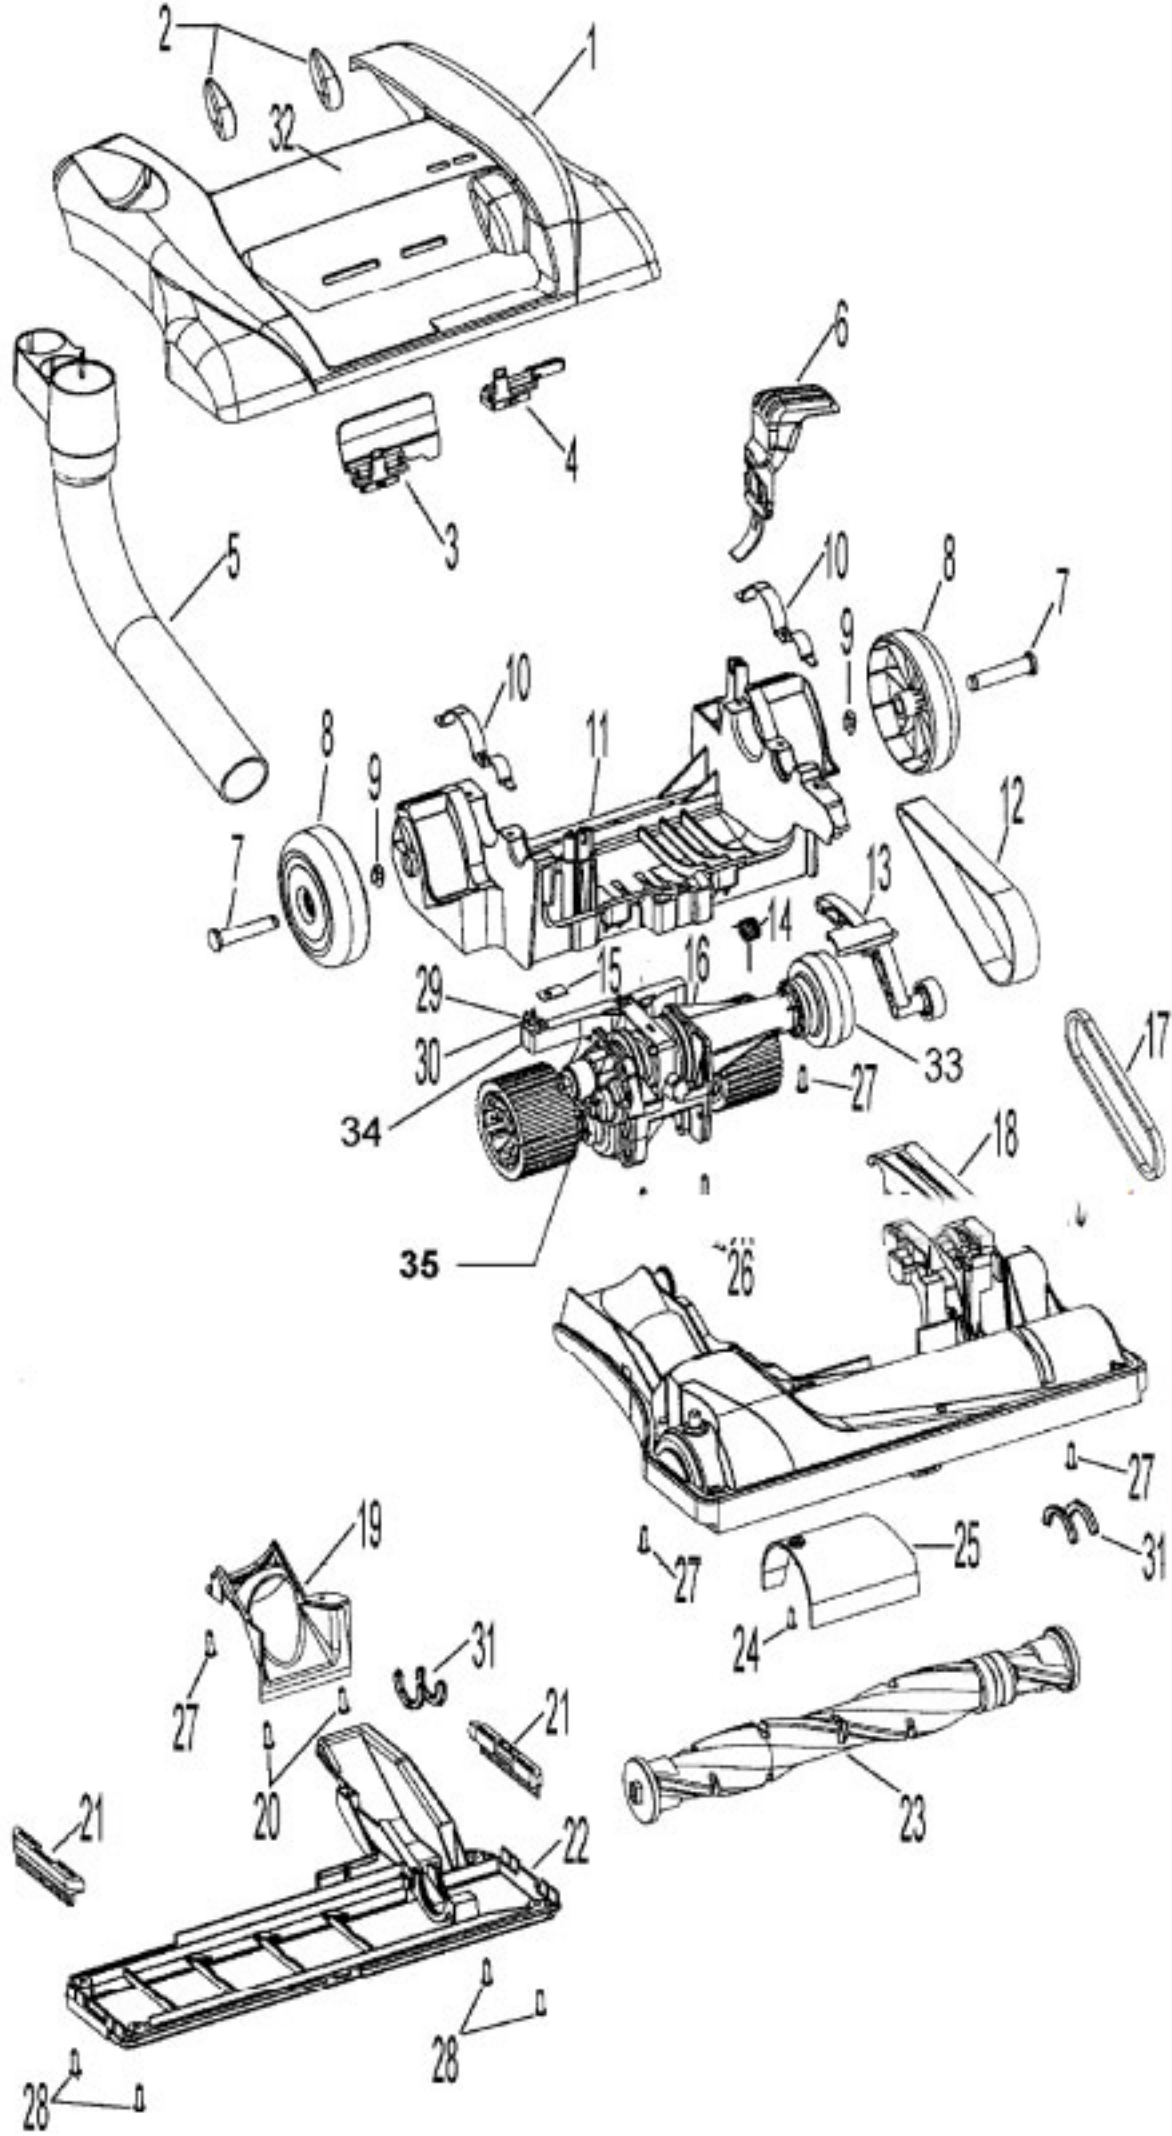

Model Number: U64019RM
BOM/Serial #: U64019RM
Graphic Title: AGITATOR, MAINBODY, HOOD

Image	Key	Part Number	Description	Substitution	Qty.
1	1	37253348	HOOD-U6431-900		1
1	1	37253A47	HOOD-ADM		1
1	1	37253A24	HOOD-AEX-U6433		1
1	1	37253A48	HOOD-AEA		1
1	1	37253398	HOOD-AFK U6471		1
1	1	37253384	HOOD-AFE	37253302	1
1	1	37253380	HOOD-ACX		1
1	1	37253351	HOOD-U6470-900		1
1	1	37253403	HOOD-ADJ		1
1	1	37253317	Hood - ABR	37253302	1
1	1	37253309	HOOD-ABY-U6423-900		1
1	1	37253304	HOOD-U6449-900		1
1	1	37253302	HOOD-U6455-900		1
1	1	37253301	HOOD ASSEMBLY-U6425-	37253300	1
1	1	37253300	HOOD ASSEMBLY-U6445-		1
1	1	37253359	Hood-U6446-900		1
1	2	38421094	ADJUSTMENT KNOB-ABE		2
1	3	38563026	NOZZLE ADJ. CAM - AG		1
1	3	38563027	NOZZLE ADJ CAM-SP WT	38563026	1
1	4	36143004	IDLER ARM LOCK		1
1	5	41426150	WAND/HOSE HOLDER-SERVICE		1
1	6	38434021	HANDLE RELEASE LEVER	38434023	1
1	7	32434008	REAR AXLE-AA.X-U5433-	32434007	2
1	8	38522077	REAR WHEEL		1
1	8	43244005	REAR WHEEL ASSM-U642		1
1	9	160017--	LOCK RING		1
1	10	36131096	TRUNNION COVER-AY/FW		2
1	11	37241161	MAIN BODY-ABE		1
1	12	38528035	BELT-FLAT		1
1	13	43241004	IDLER ARM ASSEM-COMPLETE		1
1	13	43241006	IDLER PULLEY & BEARING ASSY		1
1	14	38356015	TORSION SPRING	38356014	1
1	14	38356014	TORSION SPRING		1
1	15	21447242	SCREW-SELF TAPPING		2
1	15	34125004	RETAINER-CONTROL CAR		1