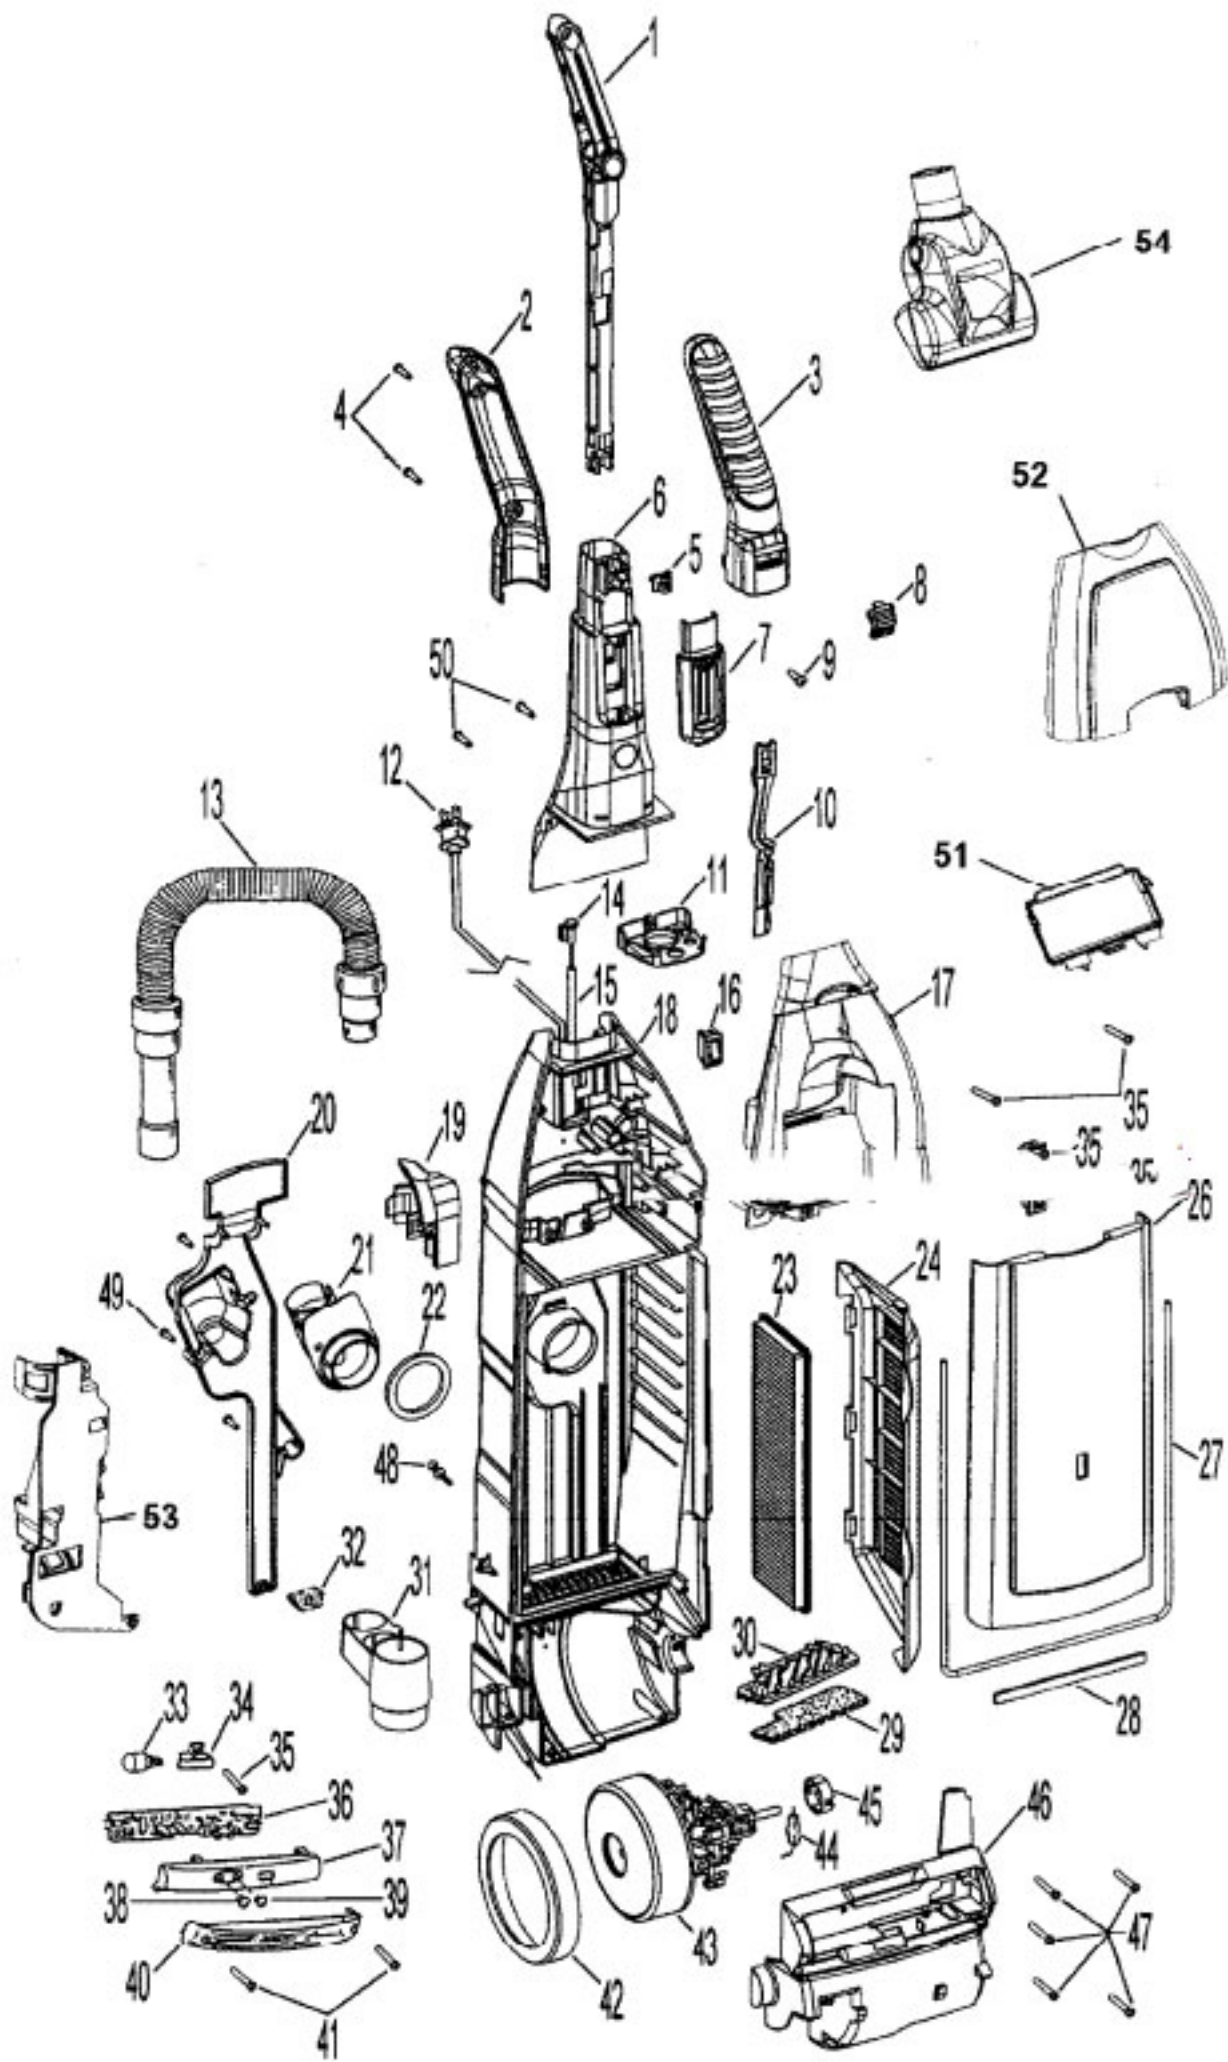

Model Number: U64019RM

BOM/Serial #: U64019RM

Graphic Title: MOTOR, HANDLE, HOSE, BAGHOUSING

Image	Key	Part Number	Description	Substitution	Qty.
1	1	38512001	GRIP ROD-AG		1
1	2	39454068	HANDLE GRIP-BACK		1
1	3	39454062	HANDLE GRIP-FRONT	92001246	1
1	4	21447228	SCREW-SELF-TAPPING		2
1	5	36142002	DRIVE CONTROL PIN-AB		1
1	6	39466040	UPPER HANDLE		1
1	7	37258119	SWITCH ROD POCKET-ABE		1
1	8	38421098	SWITCH BUTTON-ABR		1
1	9	21447242	SCREW-SELF TAPPING		1
1	10	38458051	SWITCH ROD-ABE		1
1	11	36923003	ROD GUIDE-ABE		1
1	12	46383331	CORD-35'		1
1	13	43434031	HOSE ASSEMBLY COMP		1
1	14	43211019	CONTROL CABLE-PUSH PULL		1
1	15	66661205	CONTROL CABLE TUBE		1
1	16	28161067	SWITCH-WT-.025 TERM		1
1	17	36433153	TOOL HOLDER-ABE		1
1	18	37255028	BAG HOUSING - ABE		1
1	19	36433136	HOSEWAND HOLDER-UPPER		1
1	20	37255010	REAR COVER-ABE		1
1	21	47823004	EDF MICRO/DUCT ASSEM		1
1	22	31178017	HOSE CONNECTOR GASKET		1
1	23	40120101	HEPA FINAL FILTER		1
1	24	38769004	FINAL FILTER GRILLE-ABE		1
1	25	51151010	BAG INDICATOR		1
1	26	37254217	BAG DOOR-U6437		1
1	26	37254250	BAG DOOR-AEA		1
1	26	37254219	BAG DOOR-AEX-U6433		1
1	26	37254214	BAG HOUSING DOOR-AAY		1
1	26	37254167	BAG DOOR-ABM-U643090		1
1	26	37254227	Bag Door-AG-U6436-90		1
1	26	37254180	BAG DOOR-AG-U6459-90		1
1	26	37254188	BAG DOOR-ACX		1
1	26	37254169	Bag Door-U6446-900		1
1	27	38781057	BAG DOOR GSKT 34.5"		1