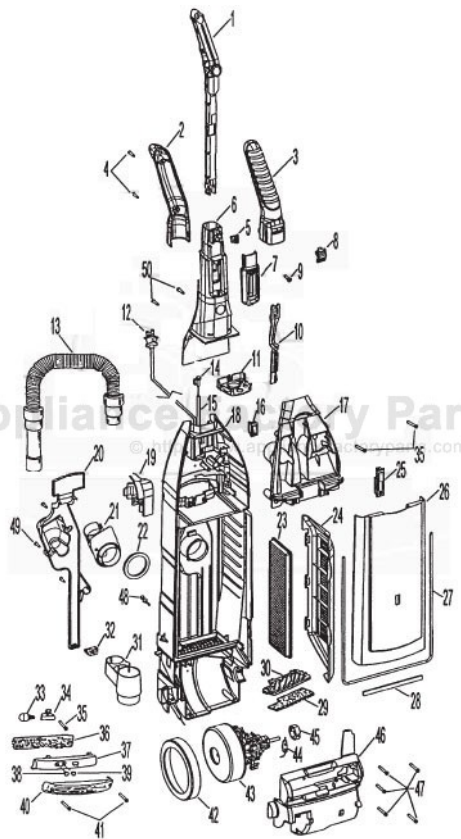

[Find Your HOOVER Vacuum Cleaner Parts - Select From 1456 Models](#)

----- Manual continues below part list -----