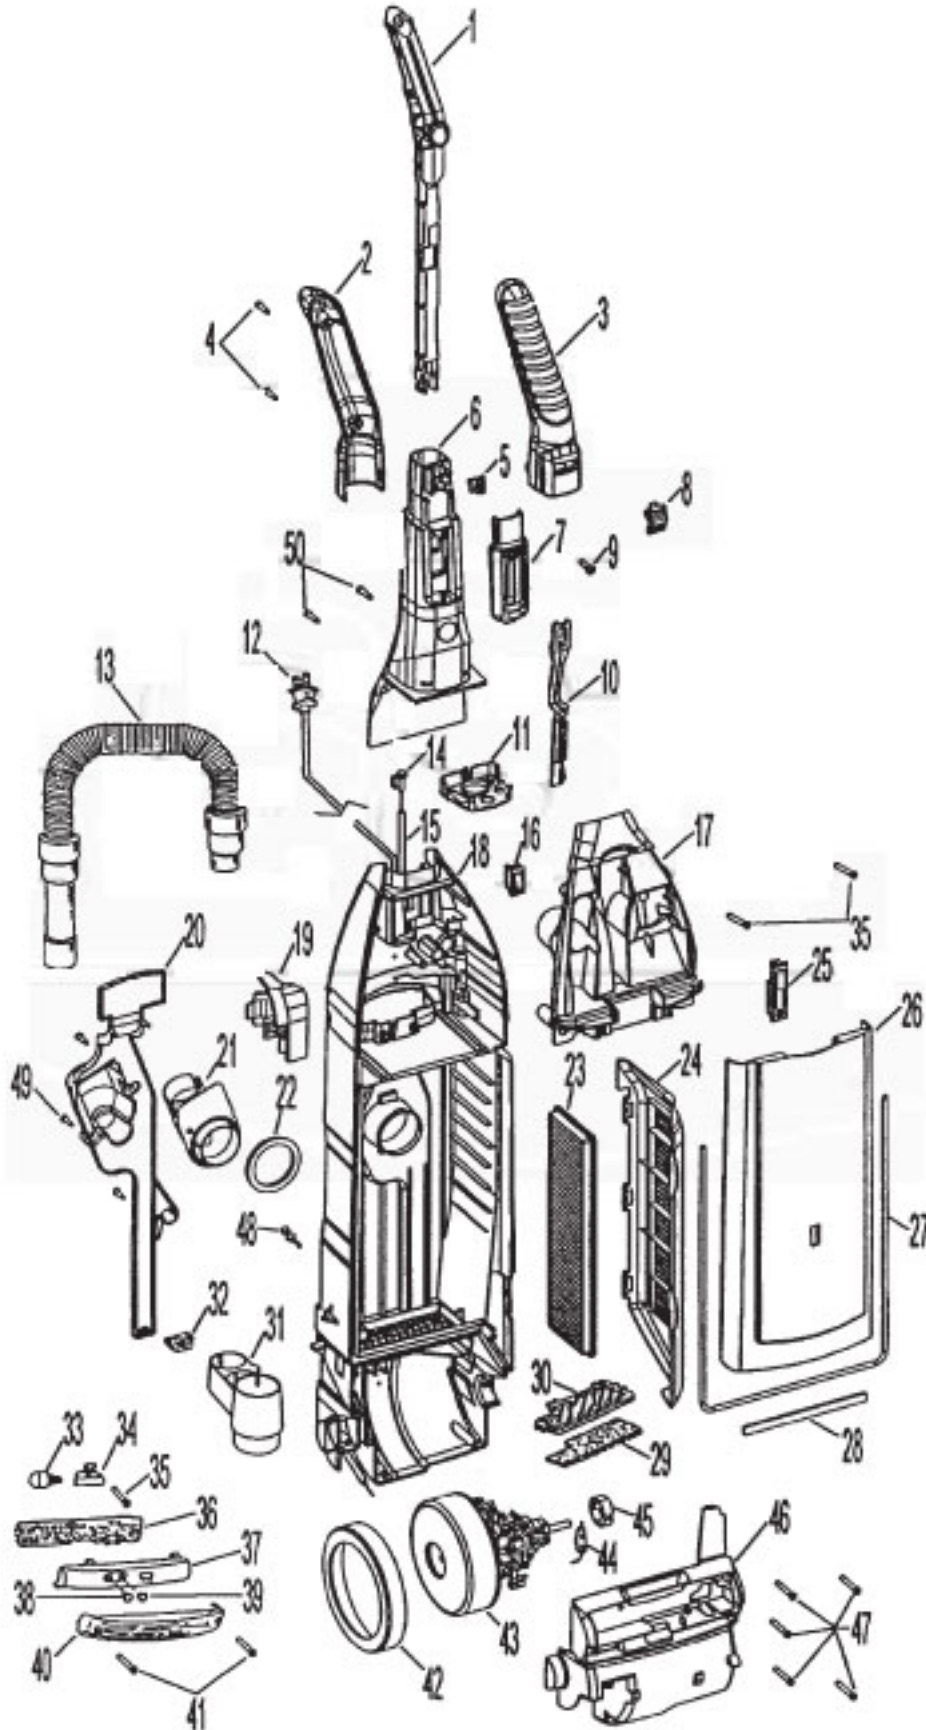

HOOVER Original

WINDTUNNEL WITH POWER DRIVE

Models U6425-900, U6445-900, U6446-900, U6449-900, U6451-900, U6455-900