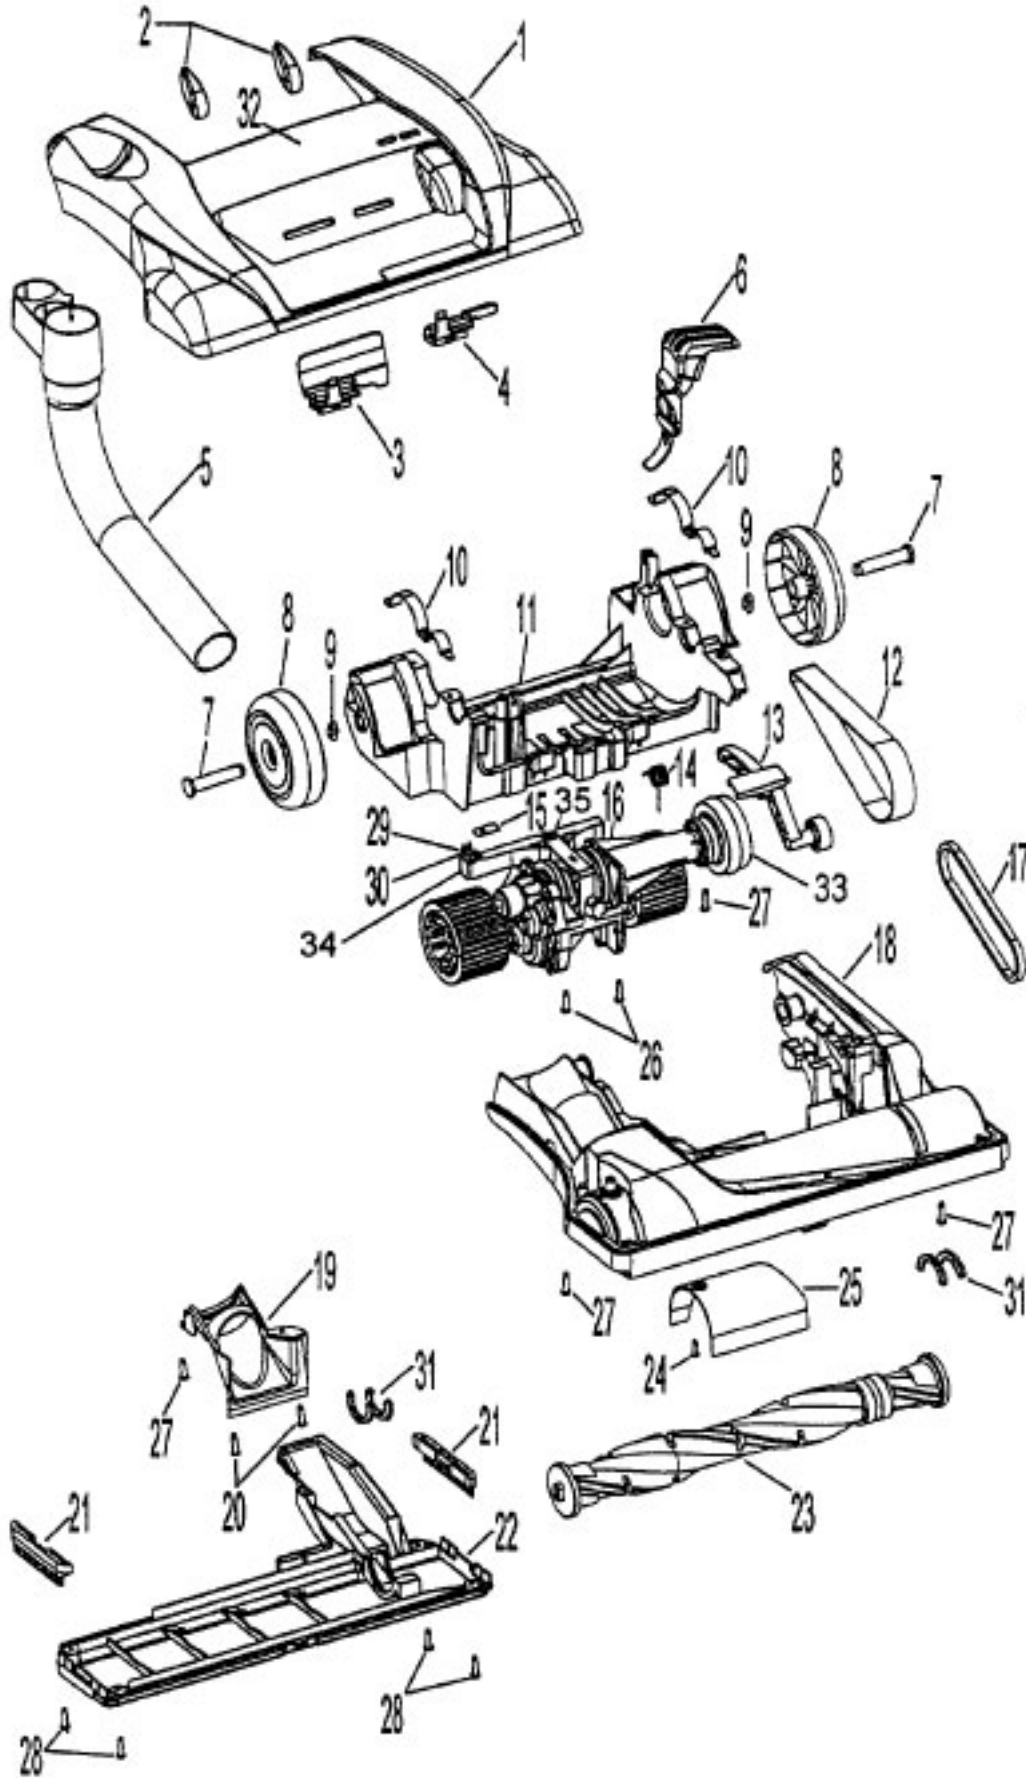

Self Propelled - Ultra
Self Propelled - Premium w/ EDF

Model U6423-900, U6425-900, U6425-920, U6473-900
Model U6431-900, U6441-900, **U6441-940, U6445-900, U6445-920
U6449-900, U6450-900, U6451-900, *U6451-960, U6455-900, U6455-960,
U6458-900, U6470-900, U6470-910, U6471-900

Farrington S/P W/T w/ onboard Turbine Tool

Model U6429-900

Self Propelled WindTunnel w/ onboard Turbine Tool

Model U6430-900, U6432-900, U6436-900, U6439-900, U6433-900,
U6435-900, U6437-900, U6446-900, U6459-900, U6460-900