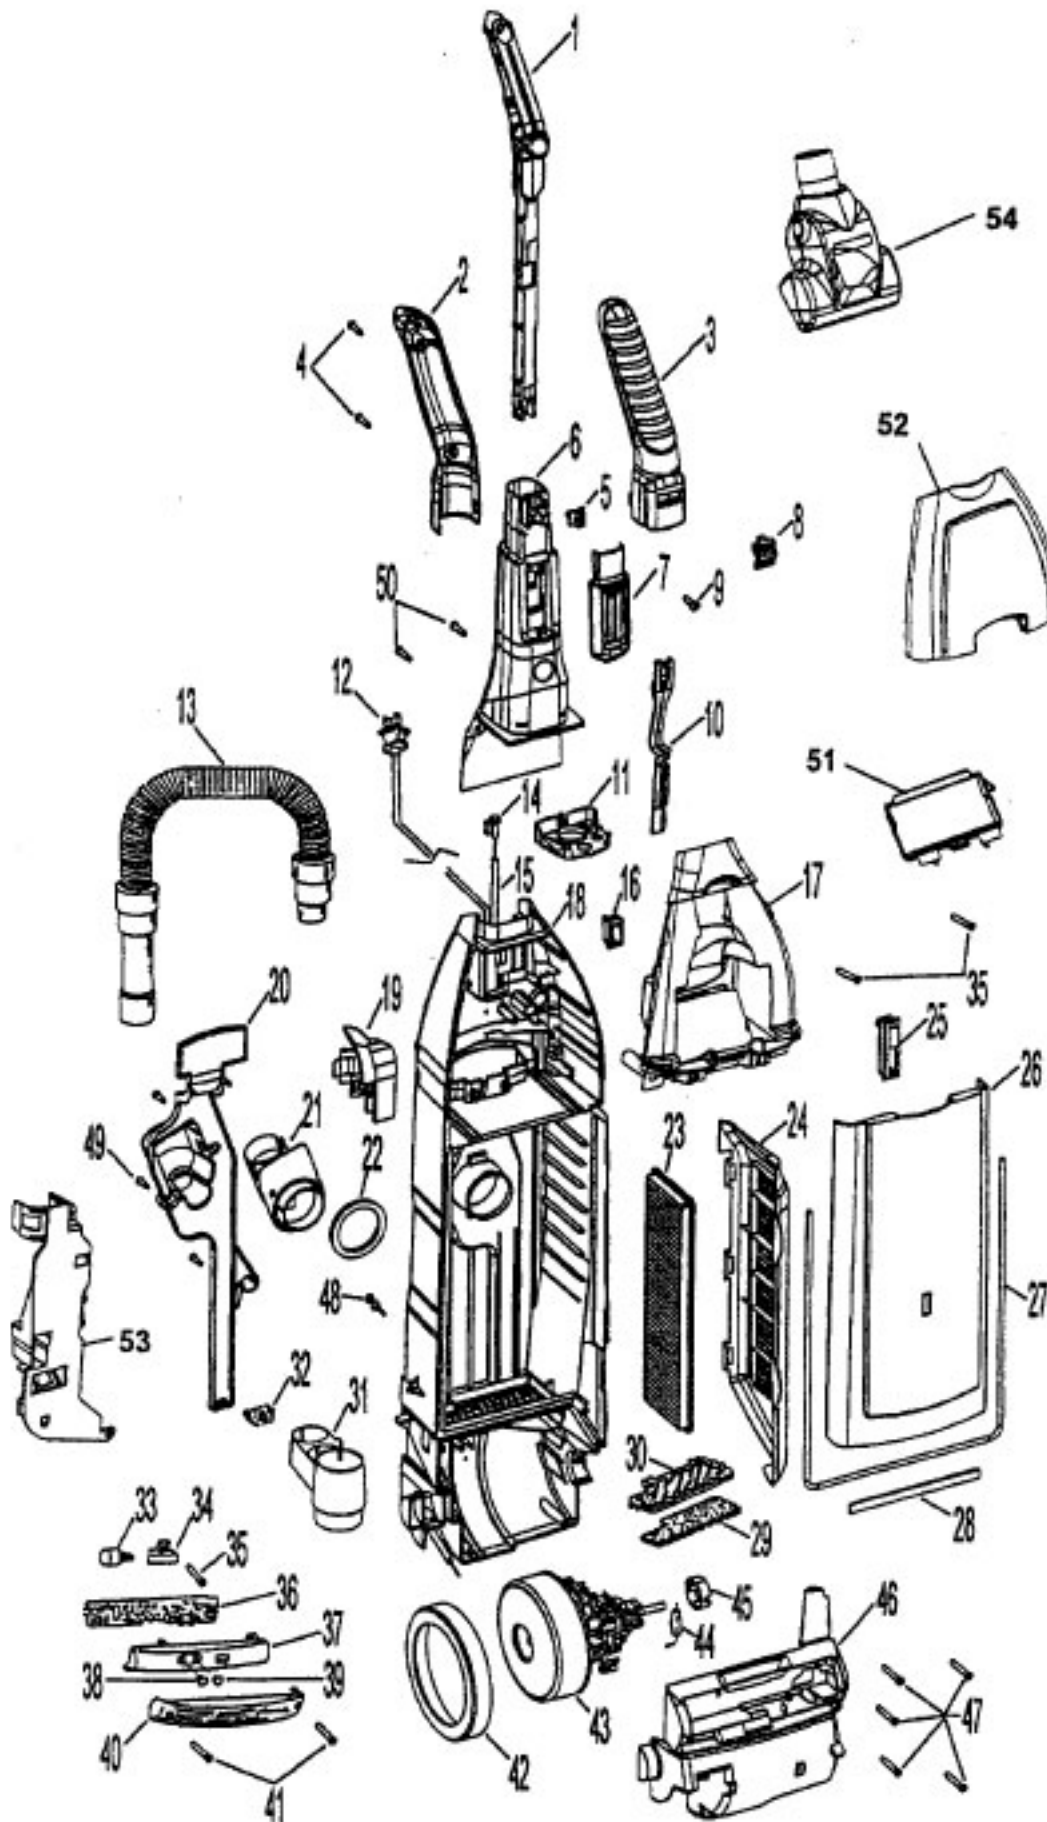

----- Manual continues below part list -----

Available Replacement Parts for HOOVER U6429-900

H-4010100Y	BAG VACUUM CLEANER OEM HOOVER 3 PACK
HR-1028	BELT, FLAT, UPRIGHTS, 1PK
HR-1856	FILTER HOOVER
HR-1832	FILTER FOR VACUUM 2 pack
H-40201200	V BELT, W/POWER DRIVE, 1PK
K-109289	BULB
H-38434021	HANDLE RELEASE LEVER
H-43244005	Rear wheel
HR-2003	AGITATOR ASSY, COMPLETE