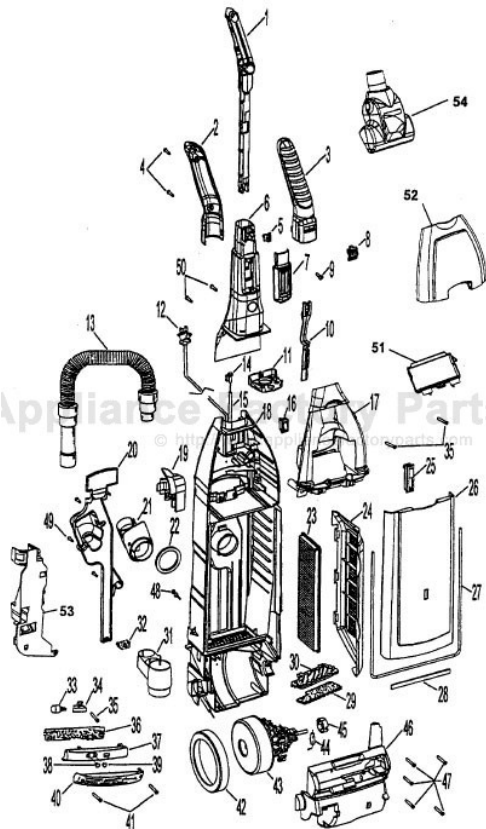

[Find Your HOOVER Vacuum Cleaner Parts - Select From 1456 Models](#)

----- Manual continues below part list -----