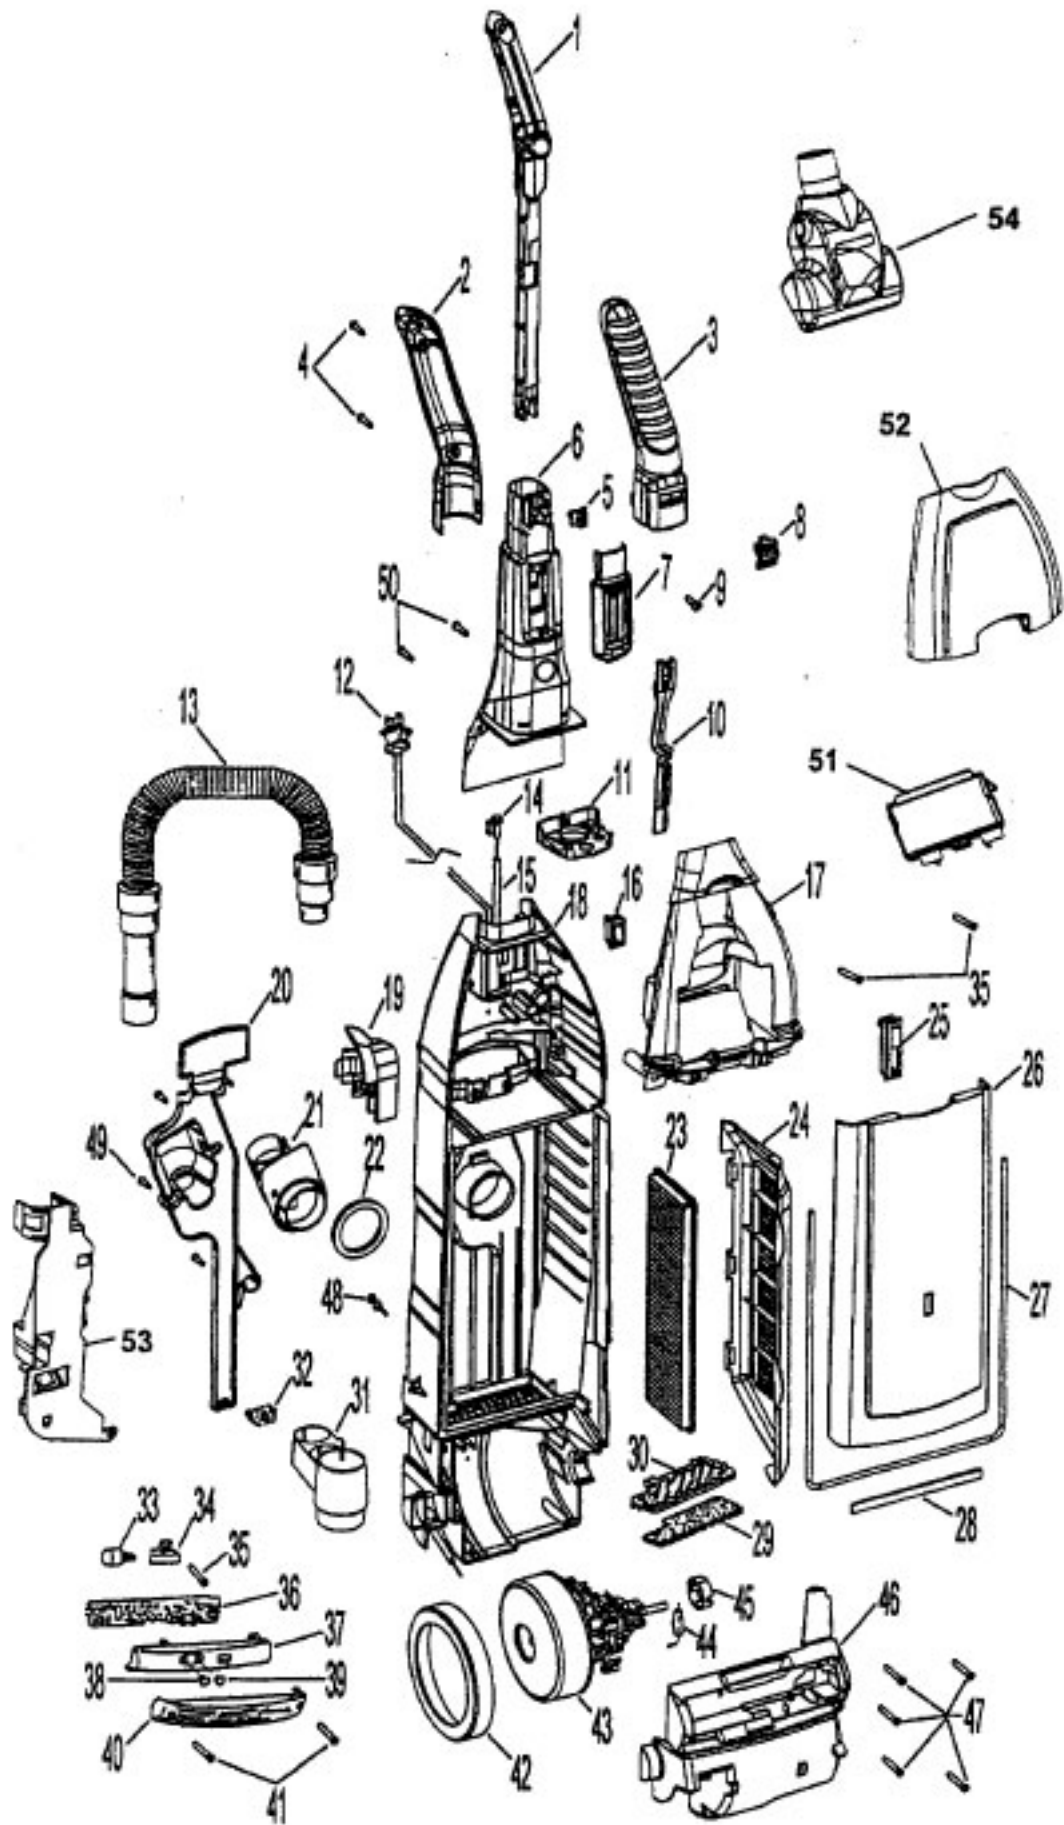

Self Propelled WindTunnel w/ onboard Turbine Tool

Model U6430-900, U6432-900, U6433-900,
U6435-900, U6436-900, U6437-900,
U6439-900, U6446-900, U6459-900
Model U6429-900

Farrington S/P W/T w/ onboard Turbine Tool

Farrington S/P W/T w/ onboard Turbine Tool

Ref. No.	Part No.	Description
1	38512001	Grip Rod
2.	39454068	Handle Grip - Back
3.	39454062	Handle Grip - Front (Inc. item 5)
4.	21447228	Screw (2)
5.	36142002	Drive Control Pin
6.	39466040	Upper Handle (Inc. items 7, 8, 10)
7.	37258119	Switch Rod Pocket
8.	38421098	Switch Button
9.	21447242	Screw
10.	38458051	Switch Rod
11.	36923003	Rod Guide
12.	46383331	Attachment Cord Assembly - 35 ft.
13.	43434031	Hose Assembly
14.	43211019	Control Cable
15.	66661205	Control Cable Tube
16.	28161067	Switch
17.	36433153	Tool Holder
18.	37255028	Bag Hsg. (Inc. items 15, 16, 48)
19.	36433136	Hose Holder - Upper
20.	37255010	Rear Cover
21.	47823004	EDF Duct / Mic Assembly
22.	31178017	Hose Connector Gasket
23.	40120101	Final Filter - HEPA
24.	38769004	Final Filter Grille
25.	51151010	Bag Indicator
26.	Note: All bag doors include items 25, 27, 28	
	37254169	Bag Door - AEF - U6446-900
	37254167	Bag Door - ABM -U6430-900, U6435-900
	37254188	Bag Door - ACX - U6432-900, U6439-900
	37254180	Bag Door - AG - U6459-900
	37254192	Bag Door-AFE-U6429-900 - before 12/02
	37254214	Bag Door - AAY - U6429-900 after 12/02
	37254219	Bag Door - AEX - U6433-900
	37254217	Bag Door - AEF - U6437-900
	37254227	Bag Door - AG - U6436-900
27.	38781057	Bag Door Gasket
28.	34123050	Bag Door Gasket - Bottom
29.	38765019	Secondary Filter
30.	36426034	Secondary Filter Retainer
31.	41426150	Wand / Hose Holder (Inc. hose)
32.	34131005	Wire Opening Seal
33.	27313101	Bulb
34.	47173028	Wiring Harness - U6433-900, U6439-900, U6446-900, U6459-900
	47173027	Wiring Harness - U6429-900, U6430-900, U6435-900
35.	21447072	Screw
36.	46851031	PCB - U6433-900, U6446-900, U6459-900, U6437-900, U6439-900
37.	37944011	EDF Cover - U6433-900, U6439-900, U6446-900, U6437-900
	37944012	Panel - U6430-900,U6432-900 U6435-900, U6436-900

Ref. No.	Part No.	Description
38.	27352031	Snap in Lens - Green (Models w/EDF)
39.	27352030	Snap in Lens - Red (Models w/EDF)
40.	39383100	Lens
41.	21447228	Screw
42	36322035	Motor Mount - Large
43.	43576191	Motor Assembly
	43566016	Fan Assembly
	41311017	Motor Brush Assembly (2 required)
44.	28382093	Thermal Protector
45.	36322030	Motor Mount - Small
46.	37195107	Motor Cover
47.	21447230	Screw
48.	23149001	Tapping Screw and Washer Assembly
49.	21447242	Screw
50.	21447072	Handle Screws
51	36433155	Tool Holder Cap
52	37257250	Tool Door
53	36433154	Tool Rack - Rear
54	40200013	Turbine Powered Hand Tool - (P - 357)
	49129014	PHT - (P.357) U6429-900 models before 12/02. Models after 12/02 used 40200013

Items Not Illustrated

3944201P	Cord Wrap - Upper
4010100Y	Throw Away Bag - 3 pk.
34131019	Wire Opening Plug
21447242	Screw for Hose Holder (Item 19)
36131101	Control Cable Support
49811074	Lead Wire White -(From cord to motor)
36215028	Cord Protector
36436014	Handle Sleeve (inc. with item 6)

Tools

43414162	Dusting Brush Assembly
3861401E	Furniture Nozzle
38617027	Crevice Tool
38634078	Extension Tube (2)
43434042	Hose Assembly -Extra - 20' stretch U6446-900, U6459-900

Packaging

56511B22	Owner Manual - U6439-900
58186039	Carton - w/o Point of Sale Label - U6446-900
58164022	Carton - w/o Point of Sale Label - U6430-900, U6433-900, U6435-900, U6432-900, U6459-900
56511B28	Owner Manual U6459-900
56511B34	Owner Manual U6429-900 models before 12/02. Models after 12/02 used 56511B22
56511B80	Owner Manual - U6437-900