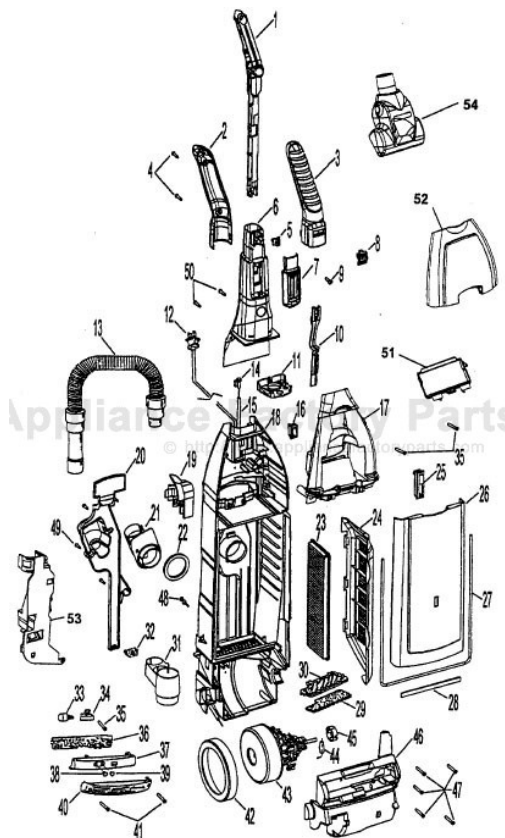

[Find Your HOOVER Vacuum Cleaner Parts - Select From 1456 Models](#)

----- Manual continues below part list -----