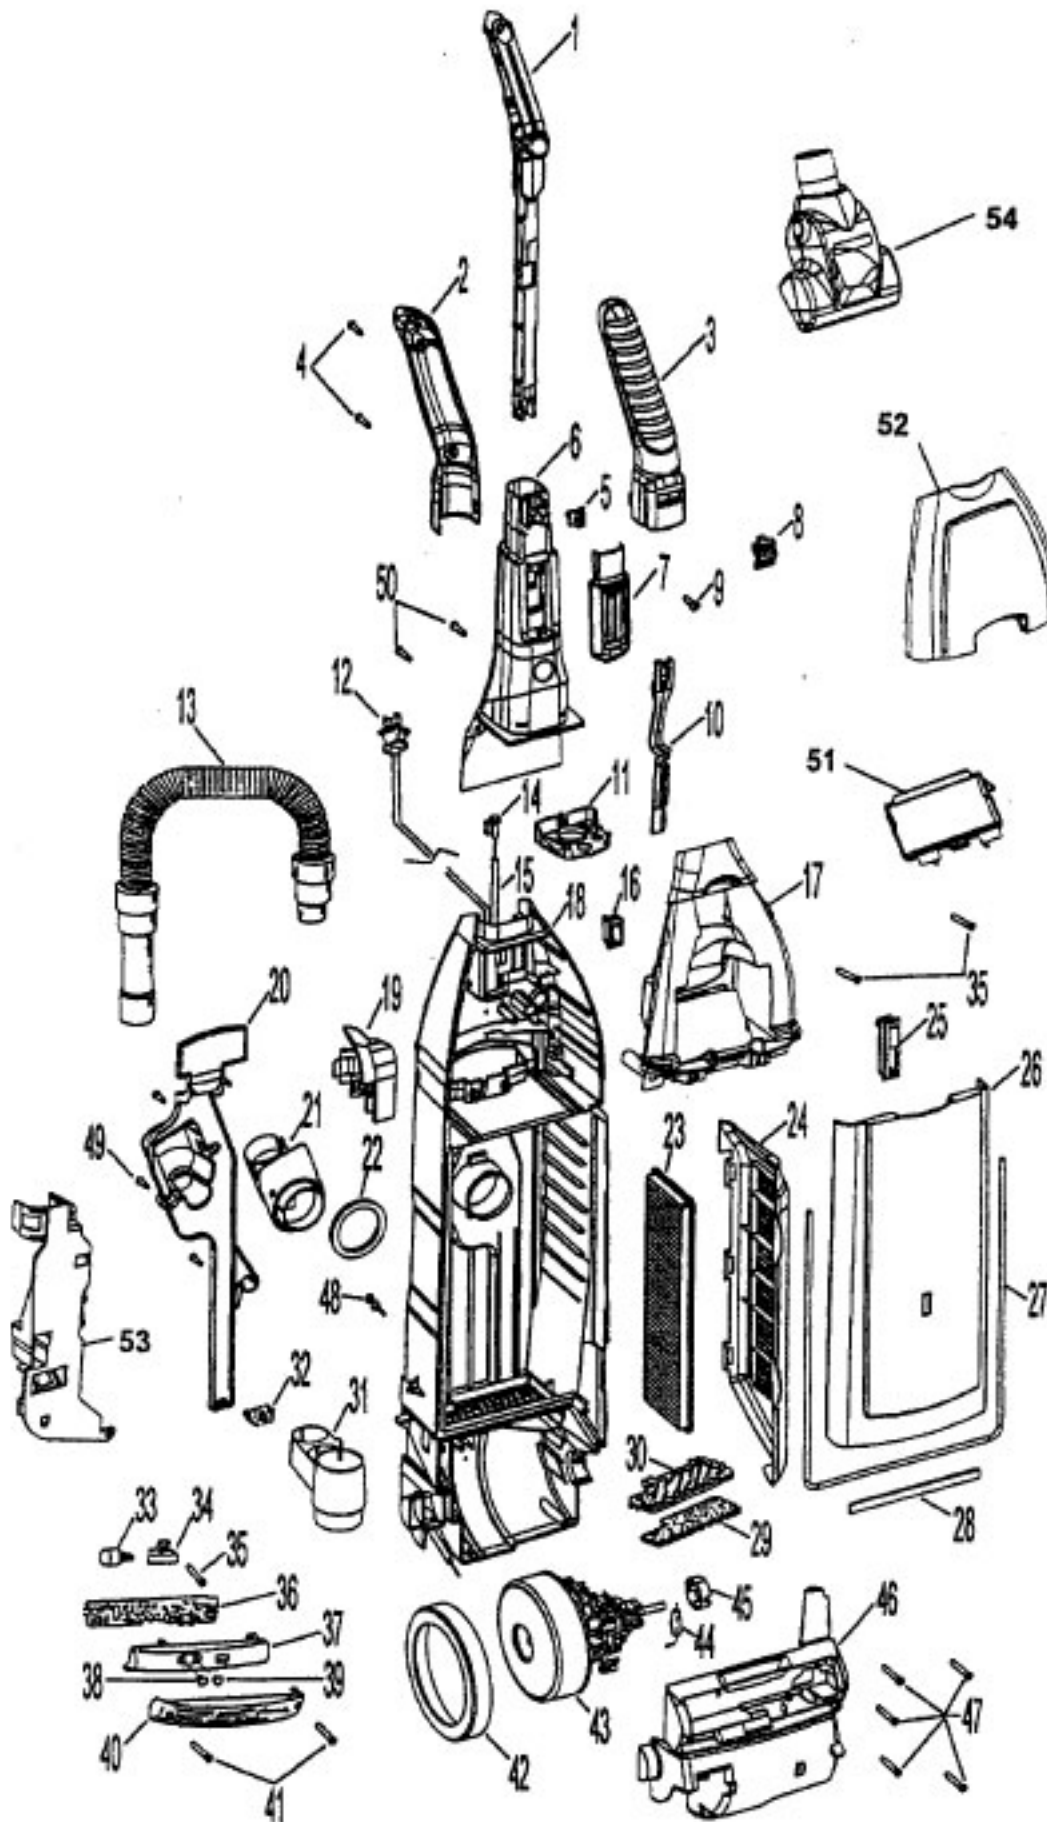

Self Propelled WindTunnel w/ onboard Turbine Tool

Model U6430-900, U6432-900, U6433-900,
U6435-900, U6436-900, U6437-900,
U6439-900, U6446-900, U6459-900
Model U6429-900

Farrington S/P W/T w/ onboard Turbine Tool

Farrington S/P W/T w/ onboard Turbine Tool

Ref. No.	Part No.	Description
1	38512001	Grip Rod
2.	39454068	Handle Grip - Back
3.	39454062	Handle Grip - Front (Inc. item 5)
4.	21447228	Screw (2)
5.	36142002	Drive Control Pin
6.	39466040	Upper Handle (Inc. items 7, 8, 10)
7.	37258119	Switch Rod Pocket
8.	38421098	Switch Button
9.	21447242	Screw
10.	38458051	Switch Rod
11.	36923003	Rod Guide
12.	46383331	Attachment Cord Assembly - 35 ft.
13.	43434031	Hose Assembly
14.	43211019	Control Cable
15.	66661205	Control Cable Tube
16.	28161067	Switch
17.	36433153	Tool Holder
18.	37255028	Bag Hsg. (Inc. items 15, 16, 48)
19.	36433136	Hose Holder - Upper
20.	37255010	Rear Cover
21.	47823004	EDF Duct / Mic Assembly
22.	31178017	Hose Connector Gasket
23.	40120101	Final Filter - HEPA
24.	38769004	Final Filter Grille
25.	51151010	Bag Indicator
26.	Note: All bag doors include items 25, 27, 28	
	37254169	Bag Door - AEF - U6446-900
	37254167	Bag Door - ABM -U6430-900, U6435-900
	37254188	Bag Door - ACX - U6432-900, U6439-900
	37254180	Bag Door - AG - U6459-900
	37254192	Bag Door-AFE-U6429-900 - before 12/02
	37254214	Bag Door - AAY - U6429-900 after 12/02
	37254219	Bag Door - AEX - U6433-900
	37254217	Bag Door - AEF - U6437-900
	37254227	Bag Door - AG - U6436-900
27.	38781057	Bag Door Gasket
28.	34123050	Bag Door Gasket - Bottom
29.	38765019	Secondary Filter
30.	36426034	Secondary Filter Retainer
31.	41426150	Wand / Hose Holder (Inc. hose)
32.	34131005	Wire Opening Seal
33.	27313101	Bulb
34.	47173028	Wiring Harness - U6433-900, U6439-900, U6446-900, U6459-900
	47173027	Wiring Harness - U6429-900, U6430-900, U6435-900
35.	21447072	Screw
36.	46851031	PCB - U6433-900, U6446-900, U6459-900, U6437-900, U6439-900
37.	37944011	EDF Cover - U6433-900, U6439-900, U6446-900, U6437-900
	37944012	Panel - U6430-900,U6432-900 U6435-900, U6436-900

Ref. No.	Part No.	Description
38.	27352031	Snap in Lens - Green (Models w/EDF)
39.	27352030	Snap in Lens - Red (Models w/EDF)
40.	39383100	Lens
41.	21447228	Screw
42	36322035	Motor Mount - Large
43.	43576191	Motor Assembly
	43566016	Fan Assembly
	41311017	Motor Brush Assembly (2 required)
44.	28382093	Thermal Protector
45.	36322030	Motor Mount - Small
46.	37195107	Motor Cover
47.	21447230	Screw
48.	23149001	Tapping Screw and Washer Assembly
49.	21447242	Screw
50.	21447072	Handle Screws
51	36433155	Tool Holder Cap
52	37257250	Tool Door
53	36433154	Tool Rack - Rear
54	40200013	Turbine Powered Hand Tool - (P - 357)
	49129014	PHT - (P.357) U6429-900 models before 12/02. Models after 12/02 used 40200013

Items Not Illustrated

3944201P	Cord Wrap - Upper
4010100Y	Throw Away Bag - 3 pk.
34131019	Wire Opening Plug
21447242	Screw for Hose Holder (Item 19)
36131101	Control Cable Support
49811074	Lead Wire White -(From cord to motor)
36215028	Cord Protector
36436014	Handle Sleeve (inc. with item 6)

Tools

43414162	Dusting Brush Assembly
3861401E	Furniture Nozzle
38617027	Crevice Tool
38634078	Extension Tube (2)
43434042	Hose Assembly -Extra - 20' stretch U6446-900, U6459-900

Packaging

56511B22	Owner Manual - U6439-900
58186039	Carton - w/o Point of Sale Label - U6446-900
58164022	Carton - w/o Point of Sale Label - U6430-900, U6433-900, U6435-900, U6432-900, U6459-900
56511B28	Owner Manual U6459-900
56511B34	Owner Manual U6429-900 models before 12/02. Models after 12/02 used 56511B22
56511B80	Owner Manual - U6437-900