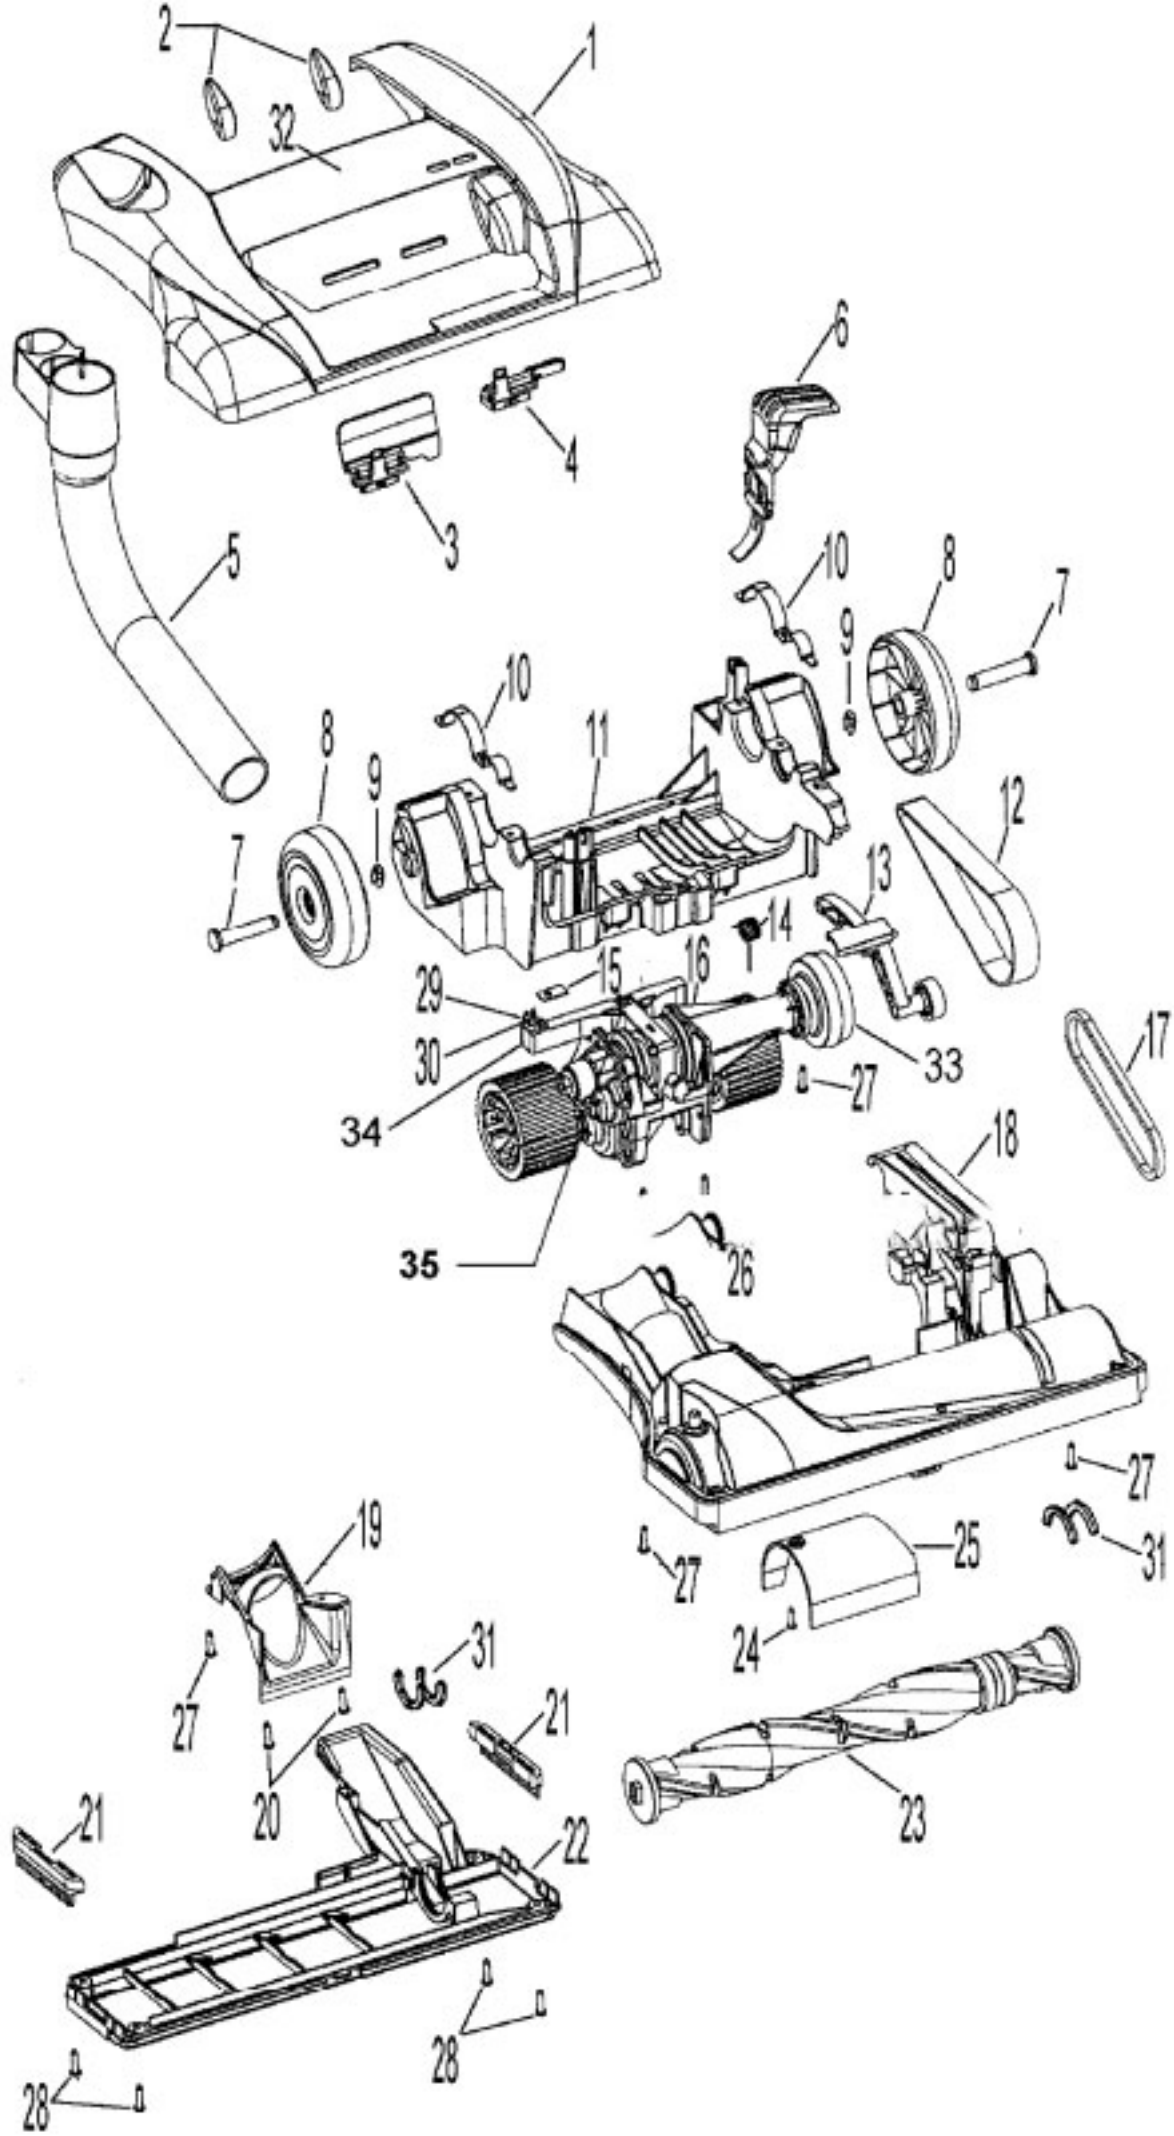

Image	Key	Part Number	Description	Substitution	Qty.
1	1	92001250	HOOD-AHM		1
1	2	38421094	ADJUSTMENT KNOB-ABE		2
1	3	38563026	NOZZLE ADJ. CAM-AG		1
1	4	36143004	IDLER ARM LOCK		1
1	5	41426150	WAND/HOSE HOLDER-SERVICE		1
1	6	38434023	HANDLE RELEASE PEDAL-AG		1
1	7	32434007	REAR AXLE		2
1	8	38522077	REAR WHEEL		2
1	9	160017--	LOCK RING		2
1	10	36131096	TRUNNION COVER-AY/FW		2
1	11	37241161	MAIN BODY-ABE		1
1	12	38528035	BELT-FLAT		1
1	13	43241004	IDLER ARM ASSEM-COMplete		1
1	13	43241006	IDLER PULLEY & BEARING ASSY		1
1	14	38356014	TORSION SPRING		1
1	15	34125004	RETAINER-CONTROL CAB		1
1	15	21447242	SCREW-SELF TAPPING		2
1	16	43143046	ACTUATOR ARM ASSEMBLY		1
1	16	43124016	POWER DRIVE ASSEM - SERVICE		1
1	17	38528034	V-BELT		1
1	18	37243014	AGIT HSNQ W/FURN GUARD		1
1	19	36172007	HOSE CLAMP		1
1	20	21479448	SCREW-SELF TAPPING		2
1	21	39511004	LITTER PICKER		2
1	22	42245030	BOTTOM PLATE-SERVICE		1
1	23	48414069	AGITATOR ASSEMBLY		1
1	24	21479446	SCREW-SELF TAP		1
1	25	37243013	DUCT COVER-NOZZLE-AAN		1
1	26	21447242	SCREW-SELF TAPPING		2
1	27	21447228	SCREW-SELF-TAPPING		4
1	28	21447121	SCREW		4
1	29	21751010	SCREW		1
1	30	36128002	WASHER		1
1	31	38781053	AGITATOR PULLEY SEAL		4
1	32	61001077	HOOD NAME PLATE		1