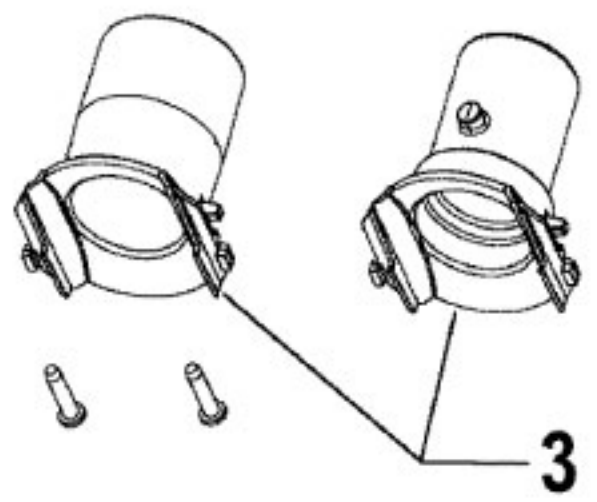

Image	Key	Part Number	Description	Substitution	Qty.
1	1	92001250	HOOD-AHM		1
1	2	38421094	ADJUSTMENT KNOB-ABE		2
1	3	38563026	NOZZLE ADJ. CAM-AG		1
1	4	36143004	IDLER ARM LOCK		1
1	5	41426150	WAND/HOSE HOLDER-SERVICE		1
1	6	38434023	HANDLE RELEASE PEDAL-AG		1
1	7	32434007	REAR AXLE		2
1	8	38522077	REAR WHEEL		2
1	9	160017--	LOCK RING		2
1	10	36131096	TRUNNION COVER-AY/FW		2
1	11	37241161	MAIN BODY-ABE		1
1	12	38528035	BELT-FLAT		1
1	13	43241004	IDLER ARM ASSEM-COMplete		1
1	13	43241006	IDLER PULLEY & BEARING ASSY		1
1	14	38356014	TORSION SPRING		1
1	15	34125004	RETAINER-CONTROL CAB		1
1	15	21447242	SCREW-SELF TAPPING		2
1	16	43143046	ACTUATOR ARM ASSEMBLY		1
1	16	43124016	POWER DRIVE ASSEM - SERVICE		1
1	17	38528034	V-BELT		1
1	18	37243014	AGIT HSNQ W/FURN GUARD		1
1	19	36172007	HOSE CLAMP		1
1	20	21479448	SCREW-SELF TAPPING		2
1	21	39511004	LITTER PICKER		2
1	22	42245030	BOTTOM PLATE-SERVICE		1
1	23	48414069	AGITATOR ASSEMBLY		1
1	24	21479446	SCREW-SELF TAP		1
1	25	37243013	DUCT COVER-NOZZLE-AAN		1
1	26	21447242	SCREW-SELF TAPPING		2
1	27	21447228	SCREW-SELF-TAPPING		4
1	28	21447121	SCREW		4
1	29	21751010	SCREW		1
1	30	36128002	WASHER		1
1	31	38781053	AGITATOR PULLEY SEAL		4
1	32	61001077	HOOD NAME PLATE		1

Image	Key	Part Number	Description	Substitution	Qty.
1	33	38537013	DRIVE PULLEY		1
1	34	43143046	ACTUATOR ARM ASSEMBLY		1
1	35	36131101	CONTROL CABLE SUPPORT		1
1	35	013759--	LOCK RING		1
1	36	38313037	NOZZLE SPRING		1

Image	Key	Part Number	Description	Substitution	Qty.
1	1	49129027	TURBINE HAND TOOL		1
1	1	38528037	BELT-TURBINE HAND TL		1
1	2	48414088	AGITATOR-TUR HD TOOL		1
1	3	38632011	CONNECTOR-TUR HD TOOL		1