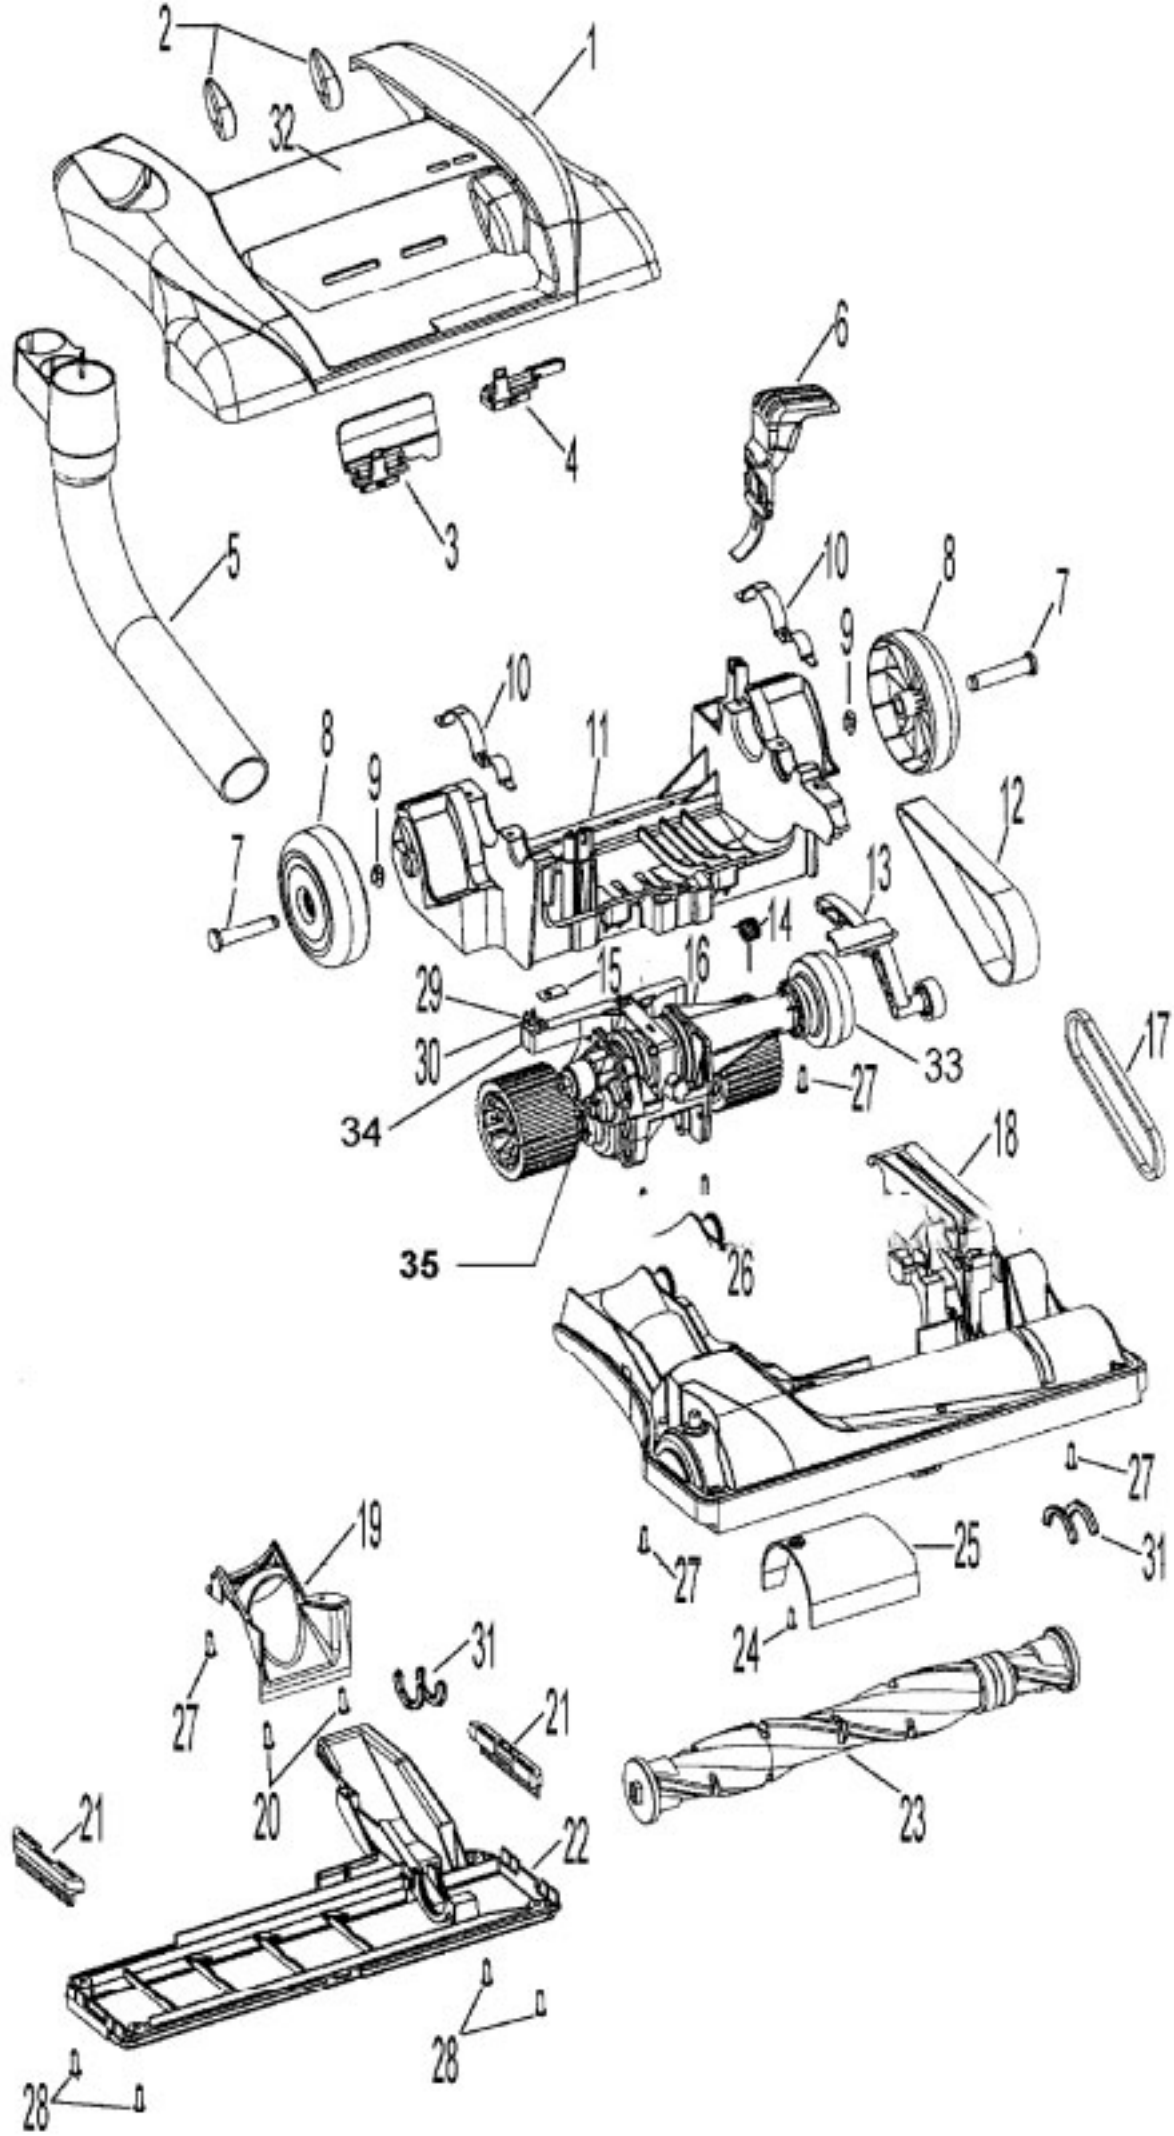

Image	Key	Part Number	Description	Substitution	Qty.
1	1	92001250	HOOD-AHM		1
1	2	38421094	ADJUSTMENT KNOB-ABE		2
1	3	38563026	NOZZLE ADJ. CAM-AG		1
1	4	36143004	IDLER ARM LOCK		1
1	5	41426150	WAND/HOSE HOLDER-SERVICE		1
1	6	38434023	HANDLE RELEASE PEDAL-AG		1
1	7	32434007	REAR AXLE		2
1	8	38522077	REAR WHEEL		2
1	9	160017--	LOCK RING		2
1	10	36131096	TRUNNION COVER-AY/FW		2
1	11	37241161	MAIN BODY-ABE		1
1	12	38528035	BELT-FLAT		1
1	13	43241004	IDLER ARM ASSEM-COMplete		1
1	13	43241006	IDLER PULLEY & BEARING ASSY		1
1	14	38356014	TORSION SPRING		1
1	15	34125004	RETAINER-CONTROL CAB		1
1	15	21447242	SCREW-SELF TAPPING		2
1	16	43143046	AGITATOR ARM ASSEMBLY		1
1	16	43124016	POWER DRIVE ASSEM - SERVICE		1
1	17	38528034	V-BELT		1
1	18	37243014	AGIT HSNQ W/FURN GUARD		1
1	19	36172007	HOSE CLAMP		1
1	20	21479448	SCREW-SELF TAPPING		2
1	21	39511004	LITTER PICKER		2
1	22	42245030	BOTTOM PLATE-SERVICE		1
1	23	48414069	AGITATOR ASSEMBLY		1
1	24	21479446	SCREW-SELF TAP		1
1	25	37243013	DUCT COVER-NOZZLE-AAN		1
1	26	21447242	SCREW-SELF TAPPING		2
1	27	21447228	SCREW-SELF-TAPPING		4
1	28	21447121	SCREW		4
1	29	21751010	SCREW		1
1	30	36128002	WASHER		1
1	31	38781053	AGITATOR PULLEY SEAL		4
1	32	91001077	HOOD NAME PLATE		1