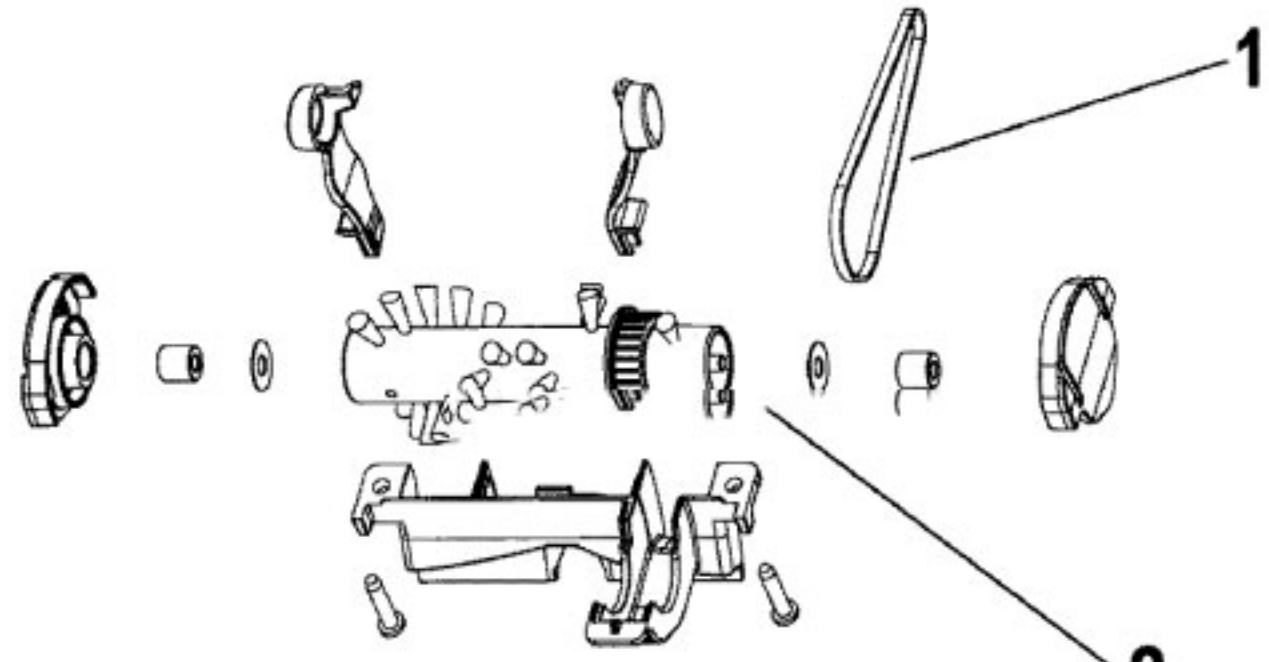

Image	Key	Part Number	Description	Substitution	Qty.
1	1	92001250	HOOD-AHM		1
1	2	38421094	ADJUSTMENT KNOB-ABE		2
1	3	38563026	NOZZLE ADJ. CAM-AG		1
1	4	36143004	IDLER ARM LOCK		1
1	5	41426150	WAND/HOSE HOLDER-SERVICE		1
1	6	38434023	HANDLE RELEASE PEDAL-AG		1
1	7	32434007	REAR AXLE		2
1	8	38522077	REAR WHEEL		2
1	9	160017--	LOCK RING		2
1	10	36131096	TRUNNION COVER-AY/FW		2
1	11	37241161	MAIN BODY-ABE		1
1	12	38528035	BELT-FLAT		1
1	13	43241004	IDLER ARM ASSEM-COMplete		1
1	13	43241006	IDLER PULLEY & BEARING ASSY		1
1	14	38356014	TORSION SPRING		1
1	15	34125004	RETAINER-CONTROL CAB		1
1	15	21447242	SCREW-SELF TAPPING		2
1	16	43143046	AGITATOR ARM ASSEMBLY		1
1	16	43124016	POWER DRIVE ASSEM - SERVICE		1
1	17	38528034	V-BELT		1
1	18	37243014	AGIT HSNQ W/FURN GUARD		1
1	19	36172007	HOSE CLAMP		1
1	20	21479448	SCREW-SELF TAPPING		2
1	21	39511004	LITTER PICKER		2
1	22	42245030	BOTTOM PLATE-SERVICE		1
1	23	48414069	AGITATOR ASSEMBLY		1
1	24	21479446	SCREW-SELF TAP		1
1	25	37243013	DUCT COVER-NOZZLE-AAN		1
1	26	21447242	SCREW-SELF TAPPING		2
1	27	21447228	SCREW-SELF-TAPPING		4
1	28	21447121	SCREW		4
1	29	21751010	SCREW		1
1	30	36128002	WASHER		1
1	31	38781053	AGITATOR PULLEY SEAL		4
1	32	91001077	HOOD NAME PLATE		1

Image	Key	Part Number	Description	Substitution	Qty.
1	33	38537013	DRIVE PULLEY		1
1	34	43143046	ACTUATOR ARM ASSEMBLY		1
1	35	36131101	CONTROL CABLE SUPPORT		1
1	35	013759--	LOCK RING		1
1	36	38313037	NOZZLE SPRING		1

Image	Key	Part Number	Description	Substitution	Qty.
1	1	49129027	TURBINE HAND TOOL		1
1	1	38528037	BELT-TURBINE HAND TL		1
1	2	48414088	AGITATOR-TUR HD TOOL		1
1	3	38632011	CONNECTOR-TUR HD TOOL		1