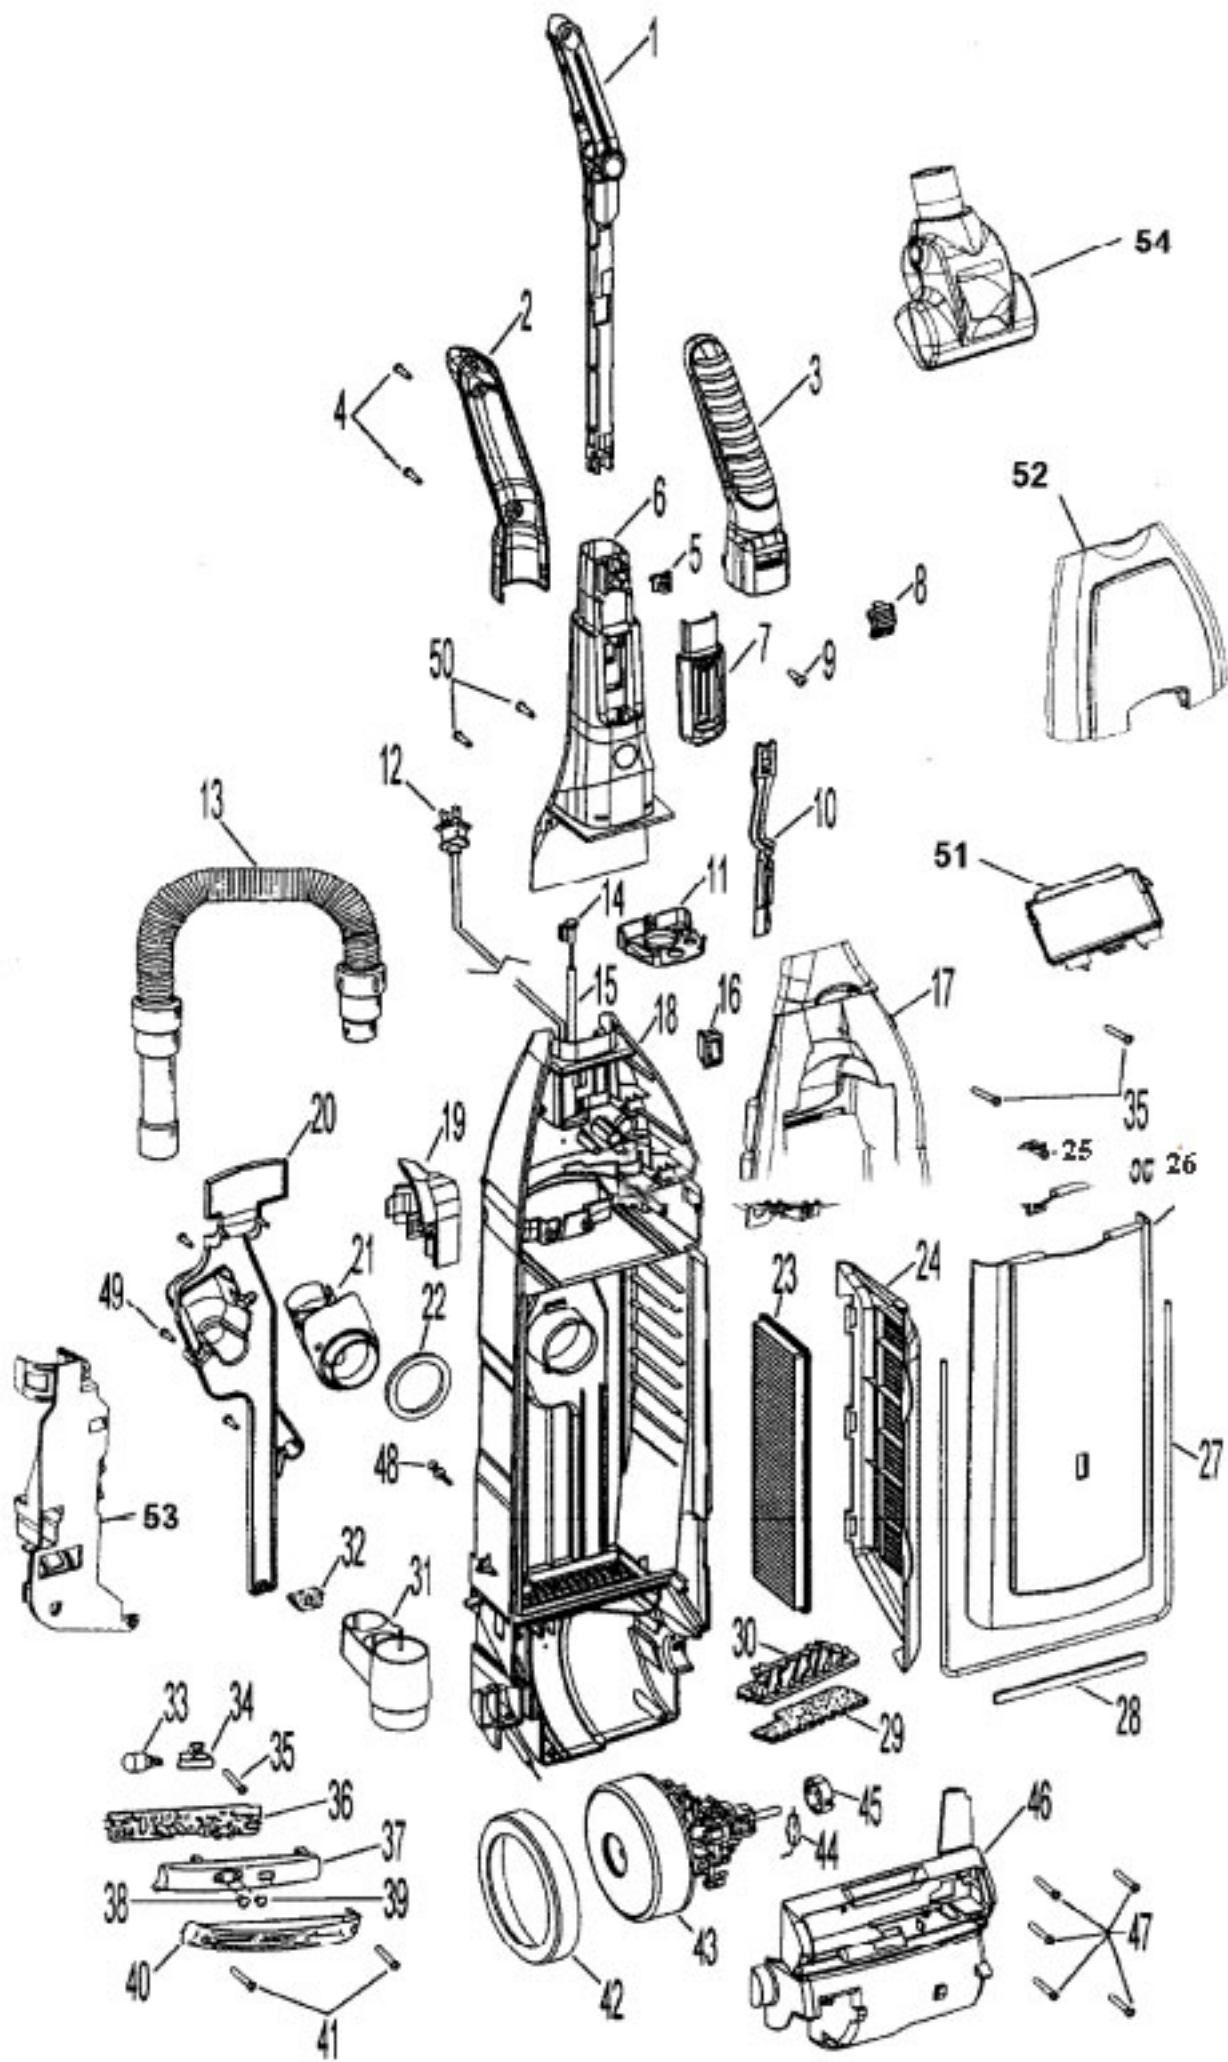

Image	Key	Part Number	Description	Substitution	Qty.
1	1	38512001	GRIP ROD-AG		1
1	2	39454068	HANDLE GRIP-BACK		1
1	3	39454062	HANDLE GRIP-FRONT	92001246	1
1	4	21447228	SCREW-SELF-TAPPING		2
1	5	92001081	DRIVE CONTROL PIN		1
1	6	39466040	UPPER HANDLE		1
1	7	37258119	SWITCH ROD POCKET-ABE		1
1	8	92001082	SWITCH BUTTON-AGR		1
1	9	21447242	SCREW-SELF TAPPING		1
1	10	38458051	SWITCH ROD-ABE		1
1	11	36923003	ROD GUIDE-ABE		1
1	12	46383331	CORD-35'		1
1	13	43434031	HOSE ASSEMBLY COMP		1
1	14	43211019	CONTROL CABLE-PUSH PULL		1
1	15	66661205	CONTROL CABLE TUBE		1
1	16	28161067	SWITCH-WT-.025 TERM		1
1	17	36433153	TOOL HOLDER-ABE		1
1	18	37255028	BAG HOUSING ABE		1
1	19	36433136	HOSEWAND HOLDER-UPPER		1
1	20	37255010	REAR COVER-ABE		1
1	21	47823004	EDF MICRO/DUCT ASSEM		1
1	22	31178017	HOSE CONNECTOR GASKET		1
1	23	40120101	HEPA FINAL FILTER		1
1	24	38769004	FINAL FILTER GRILLE-ABE		1
1	25	51151010	BAG INDICATOR		1
1	26	37254188	BAG DOOR-ACX		1
1	27	38781057	BAG DOOR GASKET		1
1	28	34123050	BAG DOOR GASKET-BOTTOM		1
1	29	38765019	SECONDARY FILTER		1
1	30	36426034	SECONDARY FILTER RET		1
1	31	41426150	WAND/HOSE HOLDER-SERVICE		1
1	32	34131005	WIRE OPENING SEAL-U6		1
1	33	27313101	LAMP		1
1	34	47173024	WIRING HARNESS		1
-	-	-	-	-	-