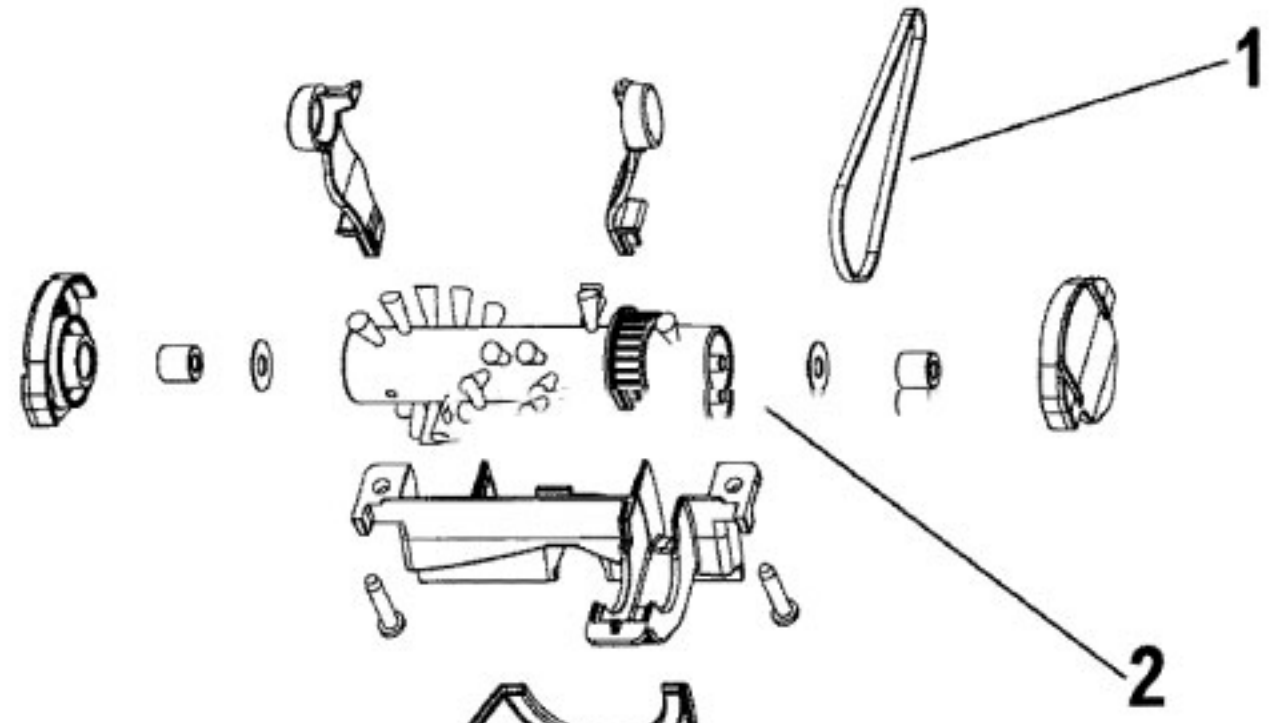

Image	Key	Part Number	Description	Substitution	Qty.
1	1	92001250	HOOD-AHM		1
1	2	38421094	ADJUSTMENT KNOB-ABE		2
1	3	38563026	NOZZLE ADJ. CAM-AG		1
1	4	36143004	IDLER ARM LOCK		1
1	5	41426150	WAND/HOSE HOLDER-SERVICE		1
1	6	38434023	HANDLE RELEASE PEDAL-AG		1
1	7	32434007	REAR AXLE		2
1	8	38522077	REAR WHEEL		2
1	9	160017--	LOCK RING		2
1	10	36131096	TRUNNION COVER-AY/FW		2
1	11	37241161	MAIN BODY-ABE		1
1	12	38528035	BELT-FLAT		1
1	13	43241004	IDLER ARM ASSEM-COMplete		1
1	13	43241006	IDLER PULLEY & BEARING ASSY		1
1	14	38356014	TORSION SPRING		1
1	15	34125004	RETAINER-CONTROL CAB		1
1	15	21447242	SCREW-SELF TAPPING		2
1	16	43143046	ACTUATOR ARM ASSEMBLY		1
1	16	43124016	POWER DRIVE ASSEM - SERVICE		1
1	17	38528034	V-BELT		1
1	18	37243014	AGIT HSNQ W/FURN GUARD		1
1	19	36172007	HOSE CLAMP		1
1	20	21479448	SCREW-SELF TAPPING		2
1	21	39511004	LITTER PICKER		2
1	22	42245030	BOTTOM PLATE-SERVICE		1
1	23	48414069	AGITATOR ASSEMBLY		1
1	24	21479446	SCREW-SELF TAP		1
1	25	37243013	DUCT COVER-NOZZLE-AAN		1
1	26	21447242	SCREW-SELF TAPPING		2
1	27	21447228	SCREW-SELF-TAPPING		4
1	28	21447121	SCREW		4
1	29	21751010	SCREW		1
1	30	36128002	WASHER		1
1	31	38781053	AGITATOR PULLEY SEAL		4
1	32	61001077	HOOD NAME PLATE		1

Image	Key	Part Number	Description	Substitution	Qty.
1	33	38537013	DRIVE PULLEY		1
1	34	43143046	ACTUATOR ARM ASSEMBLY		1
1	35	36131101	CONTROL CABLE SUPPORT		1
1	35	013759--	LOCK RING		1
1	36	38313037	NOZZLE SPRING		1

Image	Key	Part Number	Description	Substitution	Qty.
1	1	49129027	TURBINE HAND TOOL		1
1	1	38528037	BELT-TURBINE HAND TL		1
1	2	48414088	AGITATOR-TUR HD TOOL		1
1	3	38632011	CONNECTOR-TUR HD TOOL		1