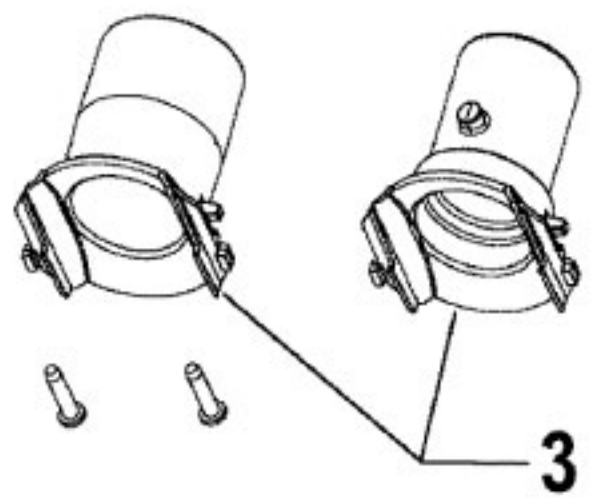

Image	Key	Part Number	Description	Substitution	Qty.
1	1	92001250	HOOD-AHM		1
1	2	38421094	ADJUSTMENT KNOB-ABE		2
1	3	38563026	NOZZLE ADJ. CAM-AG		1
1	4	36143004	IDLER ARM LOCK		1
1	5	41426150	WAND/HOSE HOLDER-SERVICE		1
1	6	38434023	HANDLE RELEASE PEDAL-AG		1
1	7	32434007	REAR AXLE		2
1	8	38522077	REAR WHEEL		2
1	9	160017--	LOCK RING		2
1	10	36131096	TRUNNION COVER-AY/FW		2
1	11	37241161	MAIN BODY-ABE		1
1	12	38528035	BELT-FLAT		1
1	13	43241004	IDLER ARM ASSEM-COMplete		1
1	13	43241006	IDLER PULLEY & BEARING ASSY		1
1	14	38356014	TORSION SPRING		1
1	15	34125004	RETAINER-CONTROL CAB		1
1	15	21447242	SCREW-SELF TAPPING		2
1	16	43143046	AGITATOR ARM ASSEMBLY		1
1	16	43124016	POWER DRIVE ASSEM - SERVICE		1
1	17	38528034	V-BELT		1
1	18	37243014	AGIT HSNQ W/FURN GUARD		1
1	19	36172007	HOSE CLAMP		1
1	20	21479448	SCREW-SELF TAPPING		2
1	21	39511004	LITTER PICKER		2
1	22	42245030	BOTTOM PLATE-SERVICE		1
1	23	48414069	AGITATOR ASSEMBLY		1
1	24	21479446	SCREW-SELF TAP		1
1	25	37243013	DUCT COVER-NOZZLE-AAN		1
1	26	21447242	SCREW-SELF TAPPING		2
1	27	21447228	SCREW-SELF-TAPPING		4
1	28	21447121	SCREW		4
1	29	21751010	SCREW		1
1	30	36128002	WASHER		1
1	31	38781053	AGITATOR PULLEY SEAL		4
1	32	91001077	HOOD NAME PLATE		1

Image	Key	Part Number	Description	Substitution	Qty.
1	33	38537013	DRIVE PULLEY		1
1	34	43143046	ACTUATOR ARM ASSEMBLY		1
1	35	36131101	CONTROL CABLE SUPPORT		1
1	35	013759--	LOCK RING		1
1	36	38313037	NOZZLE SPRING		1

Image	Key	Part Number	Description	Substitution	Qty.
1	1	49129027	TURBINE HAND TOOL		1
1	1	38528037	BELT-TURBINE HAND TL		1
1	2	48414088	AGITATOR-TUR HD TOOL		1
1	3	38632011	CONNECTOR-TUR HD TOOL		1