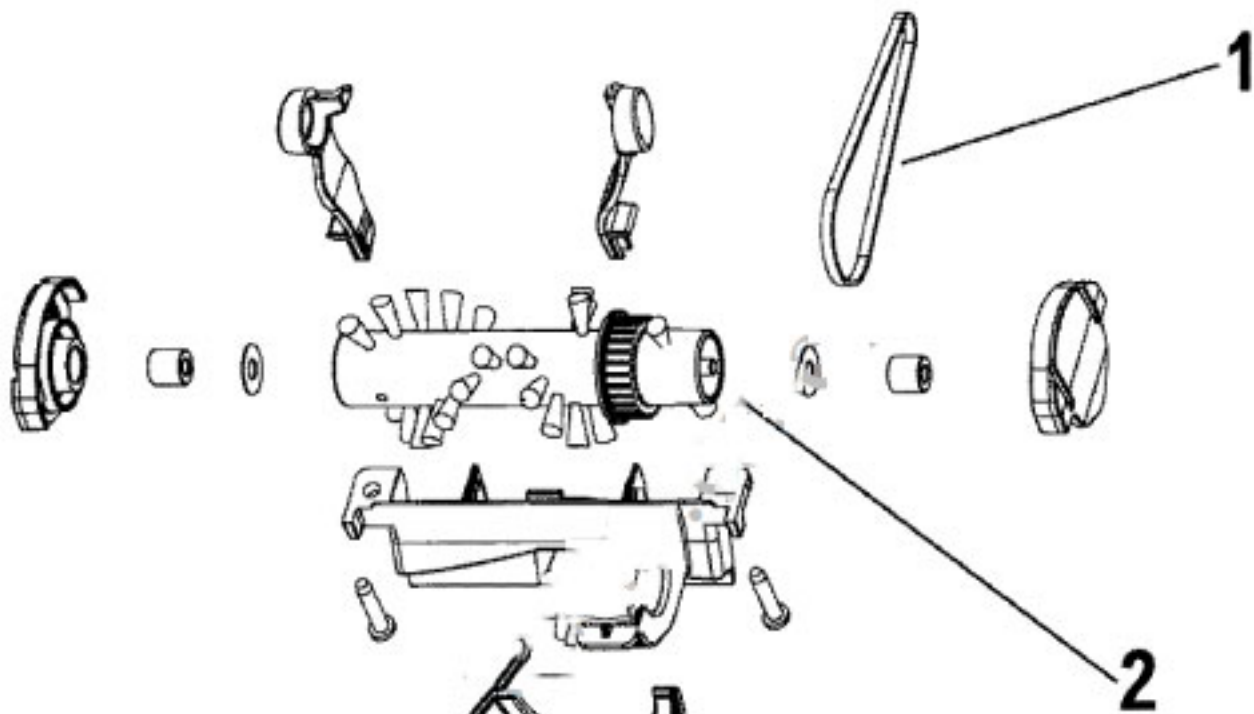

Model Number: U6474900

BOM/Serial #: U6474900

Graphic Title: TURBINEHANDTOOL

Image	Key	Part Number	Description	Substitution	Qty.
1	1	49129027	TURBINE HAND TOOL		1
1	1	38528037	BELT-TURBINE HAND TL		1
1	2	48414088	AGITATOR-TUR HD TOOL		1
1	3	38632011	CONNECTOR-TUR HD TOOL		1