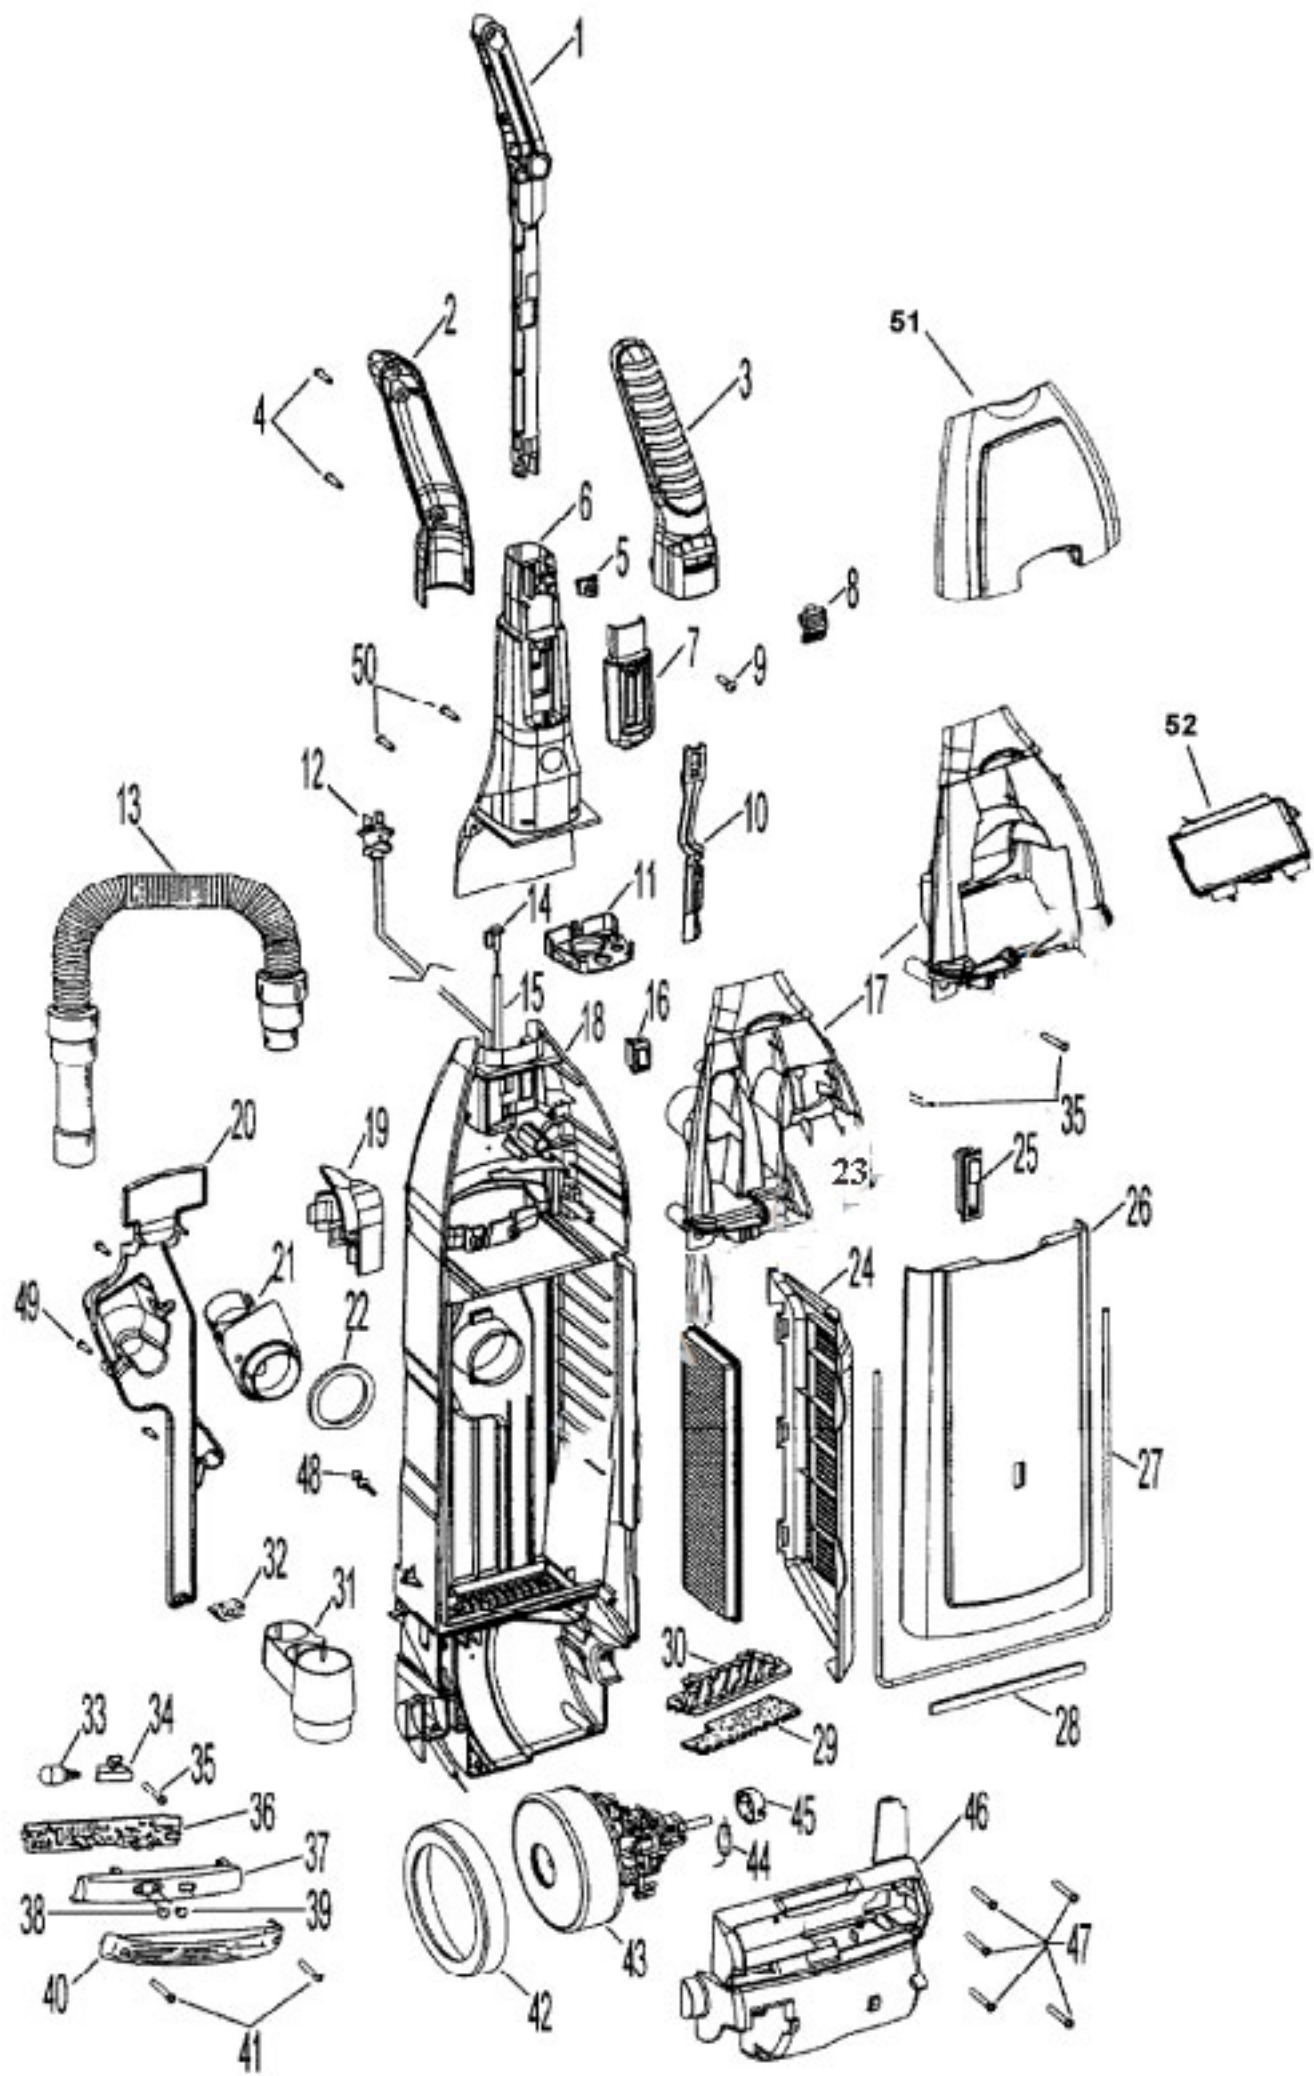

Model Number: U6474900

BOM/Serial #: U6474900

Graphic Title: MOTOR, HANDLE, HOSE, OUTERBAG

Image	Key	Part Number	Description	Substitution	Qty.
1	1	38512001	GRIP ROD-AG		1
1	2	39454068	HANDLE GRIP-BACK		1
1	3	39454071	HANDLE GRIP-FRONT		1
1	4	21447228	SCREW-SELF-TAPPING		2
1	5	36142004	DRIVE CONTROL PIN		1
1	6	39466040	UPPER HANDLE		1
1	7	37258119	SWITCH ROD POCKET-ABE		1
1	8	38421098	SWITCH BUTTON-ABR		1
1	9	21447242	SCREW-SELF TAPPING		1
1	10	38458051	SWITCH ROD-ABE		1
1	11	36923003	ROD GUIDE-ABE		1
1	12	46383331	CORD-35'		1
1	13	43434031	HOSE ASSEMBLY COMP		1
1	14	43211019	CONTROL CABLE-PUSH PULL		1
1	15	66661205	CONTROL CABLE TUBE		1
1	16	40309033	SWITCH KIT-SERVICE		1
1	16	28161067	SWITCH-WT-.025 TERM		1
1	17	36433153	TOOL HOLDER-ABE		1
1	18	37255025	BAG HOUSING-ABE	37255028	1
1	19	36433136	HOSE/WAND HOLDER-UPPER		1
1	20	37255010	REAR COVER-ABE		1
1	21	38641008	DIRT DUCT-ABE		1
1	22	31178017	HOSE CONNECTOR GASKET		1
1	23	40110001	FINAL FILTER PK (12)		1
1	24	38769004	FINAL FILTER GRILLE-ABE		1
1	25	51151010	BAG INDICATOR		1
1	26	37254249	BAG DOOR-ADM		1
1	27	38781057	BAG DOOR GSKT 34.5"		1
1	28	34123050	BAG DOOR GASKET-BOTTOM		1
1	29	38765019	SECONDARY FILTER		1
1	30	36426034	SECONDARY FILTER RET		1
1	31	41426150	WAND/HOSE HOLDER-SERVICE		1
1	32	34131005	WIRE OPENING SEAL-U6		1
1	33	27313101	LAMP		1