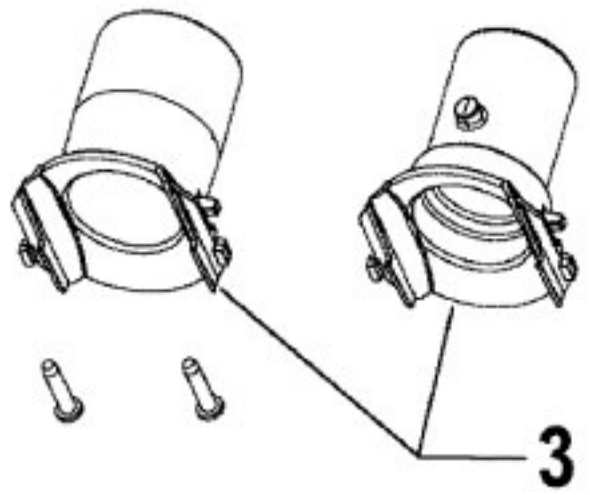

Model Number: U6474900

BOM/Serial #: U6474900

Graphic Title: TURBINEHANDTOOL

Image	Key	Part Number	Description	Substitution	Qty.
1	1	49129027	TURBINE HAND TOOL		1
1	1	38528037	BELT-TURBINE HAND TL		1
1	2	48414088	AGITATOR-TUR HD TOOL		1
1	3	38632011	CONNECTOR-TUR HD TOOL		1