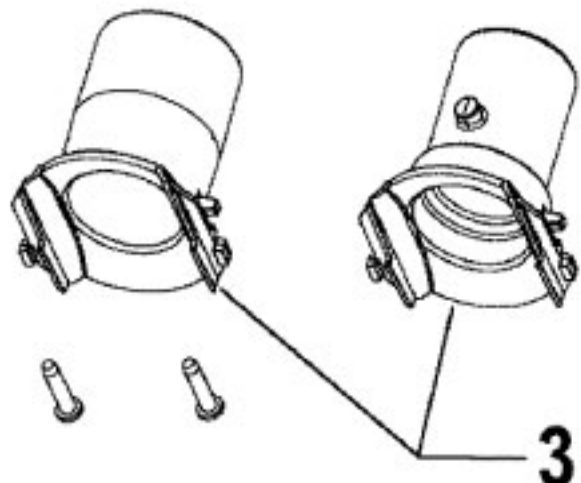

Model Number: U6474900

BOM/Serial #: U6474900

Graphic Title: TURBINEHANDTOOL

Image	Key	Part Number	Description	Substitution	Qty.
1	1	49129027	TURBINE HAND TOOL		1
1	1	38528037	BELT-TURBINE HAND TL		1
1	2	48414088	AGITATOR-TUR HD TOOL		1
1	3	38632011	CONNECTOR-TUR HD TOOL		1