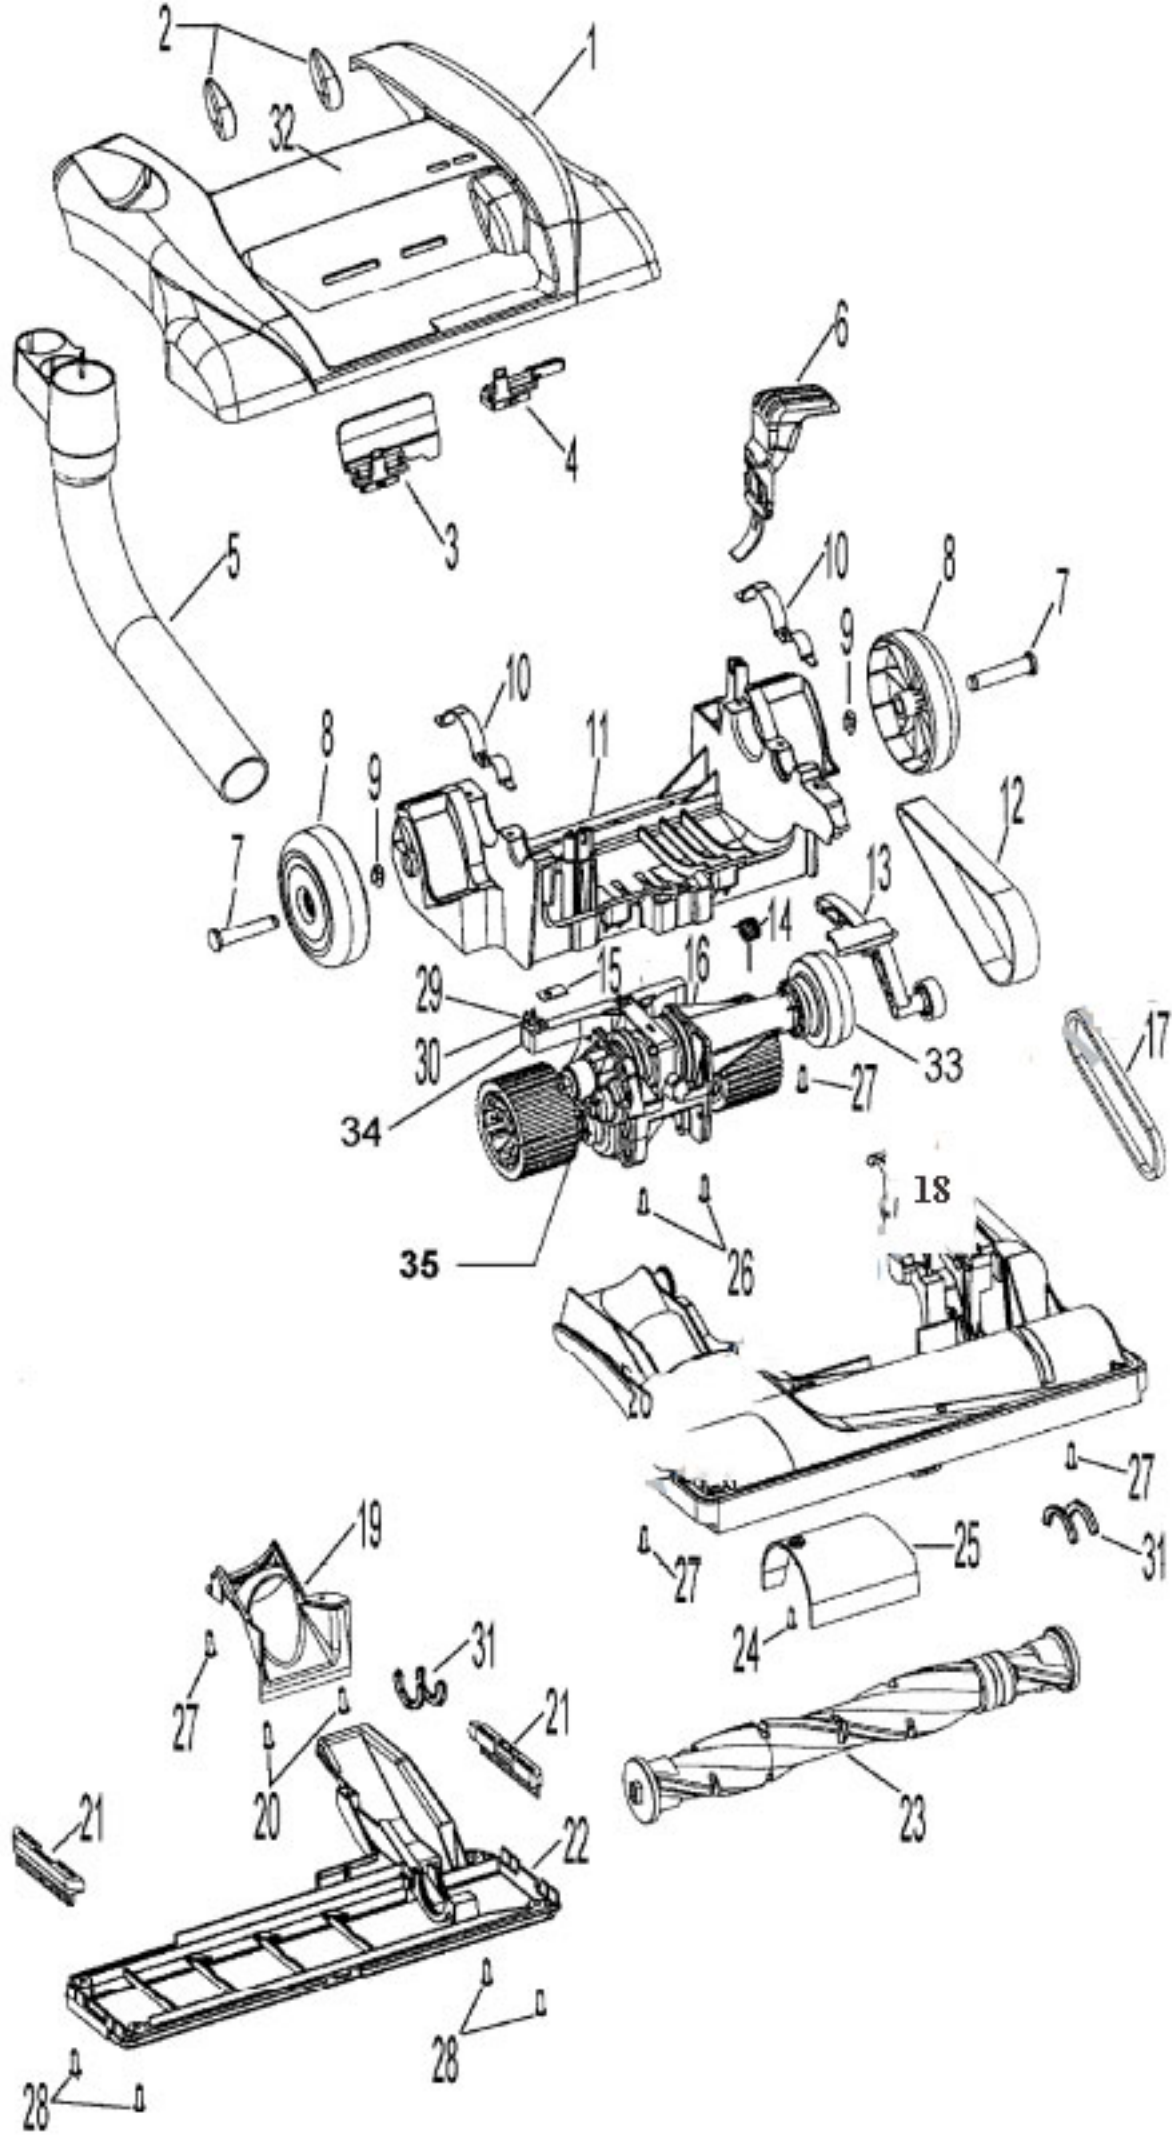

Model Number: U6474900

BOM/Serial #: U6474900

Graphic Title: AGITATOR, MAINBODY, HOOD

Image	Key	Part Number	Description	Substitution	Qty.
1	1	37253A47	HOOD-ADM		1
1	2	38421094	ADJUSTMENT KNOB-ABE		2
1	3	38563026	NOZZLE ADJ. CAM-AG		1
1	4	36143004	IDLER ARM LOCK		1
1	5	41426150	WAND/HOSE HOLDER-SERVICE		1
1	6	38434021	HANDLE RELEASE LEVER	38434023	1
1	7	32434007	REAR AXLE		2
1	8	38522077	REAR WHEEL		2
1	9	160017--	LOCK RING		2
1	10	36131096	TRUNNION COVER-AY/FW		2
1	11	37241161	MAIN BODY-ABE		1
1	12	38528035	BELT-FLAT		1
1	13	43241004	IDLER ARM ASSEM-COMPLETE		1
1	14	38356014	TORSION SPRING		1
1	15	34125004	RETAINER-CONTROL CAB		1
1	15	21447242	SCREW-SELF TAPPING		2
1	16	43124016	POWER DRIVE ASSEM - SERVICE		1
1	17	38528034	V-BELT		1
1	18	37243014	AGIT HSNQ W/FURN GUARD		1
1	19	36172007	HOSE CLAMP		1
1	20	21479446	SCREW-SELF TAP		1
1	21	39511004	LITTER PICKER AGI		2
1	22	42245030	BOTTOM PLATE SERVICE		1
1	23	48414069	AGITATOR ASSEMBLY		1
1	24	21479446	SCREW-SELF TAP		1
1	25	37243013	DUCT COVER-NOZZLE-AAN		1
1	26	21447242	SCREW-SELF TAPPING		1
1	27	21447228	SCREW-SELF-TAPPING		1
1	28	21447121	SCREW		1
1	29	21751010	SCREW		1
1	30	36128002	WASHER		1
1	31	38781053	AGITATOR PULLEY SEAL		1
1	32	51438027	HOOD-NAMEPLATE		1
1	33	38537013	DRIVE PULLEY		1
1	33	160031--	NUT		1