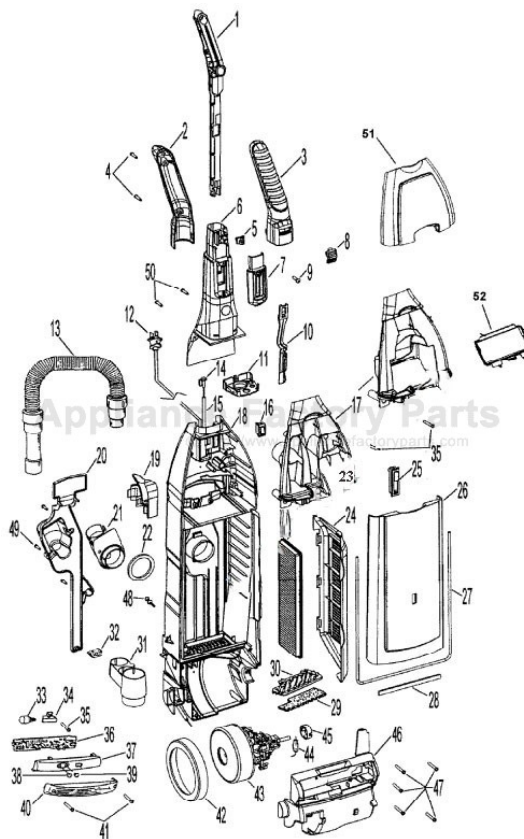

[Find Your HOOVER Vacuum Cleaner Parts - Select From 1456 Models](#)

----- Manual continues below part list -----