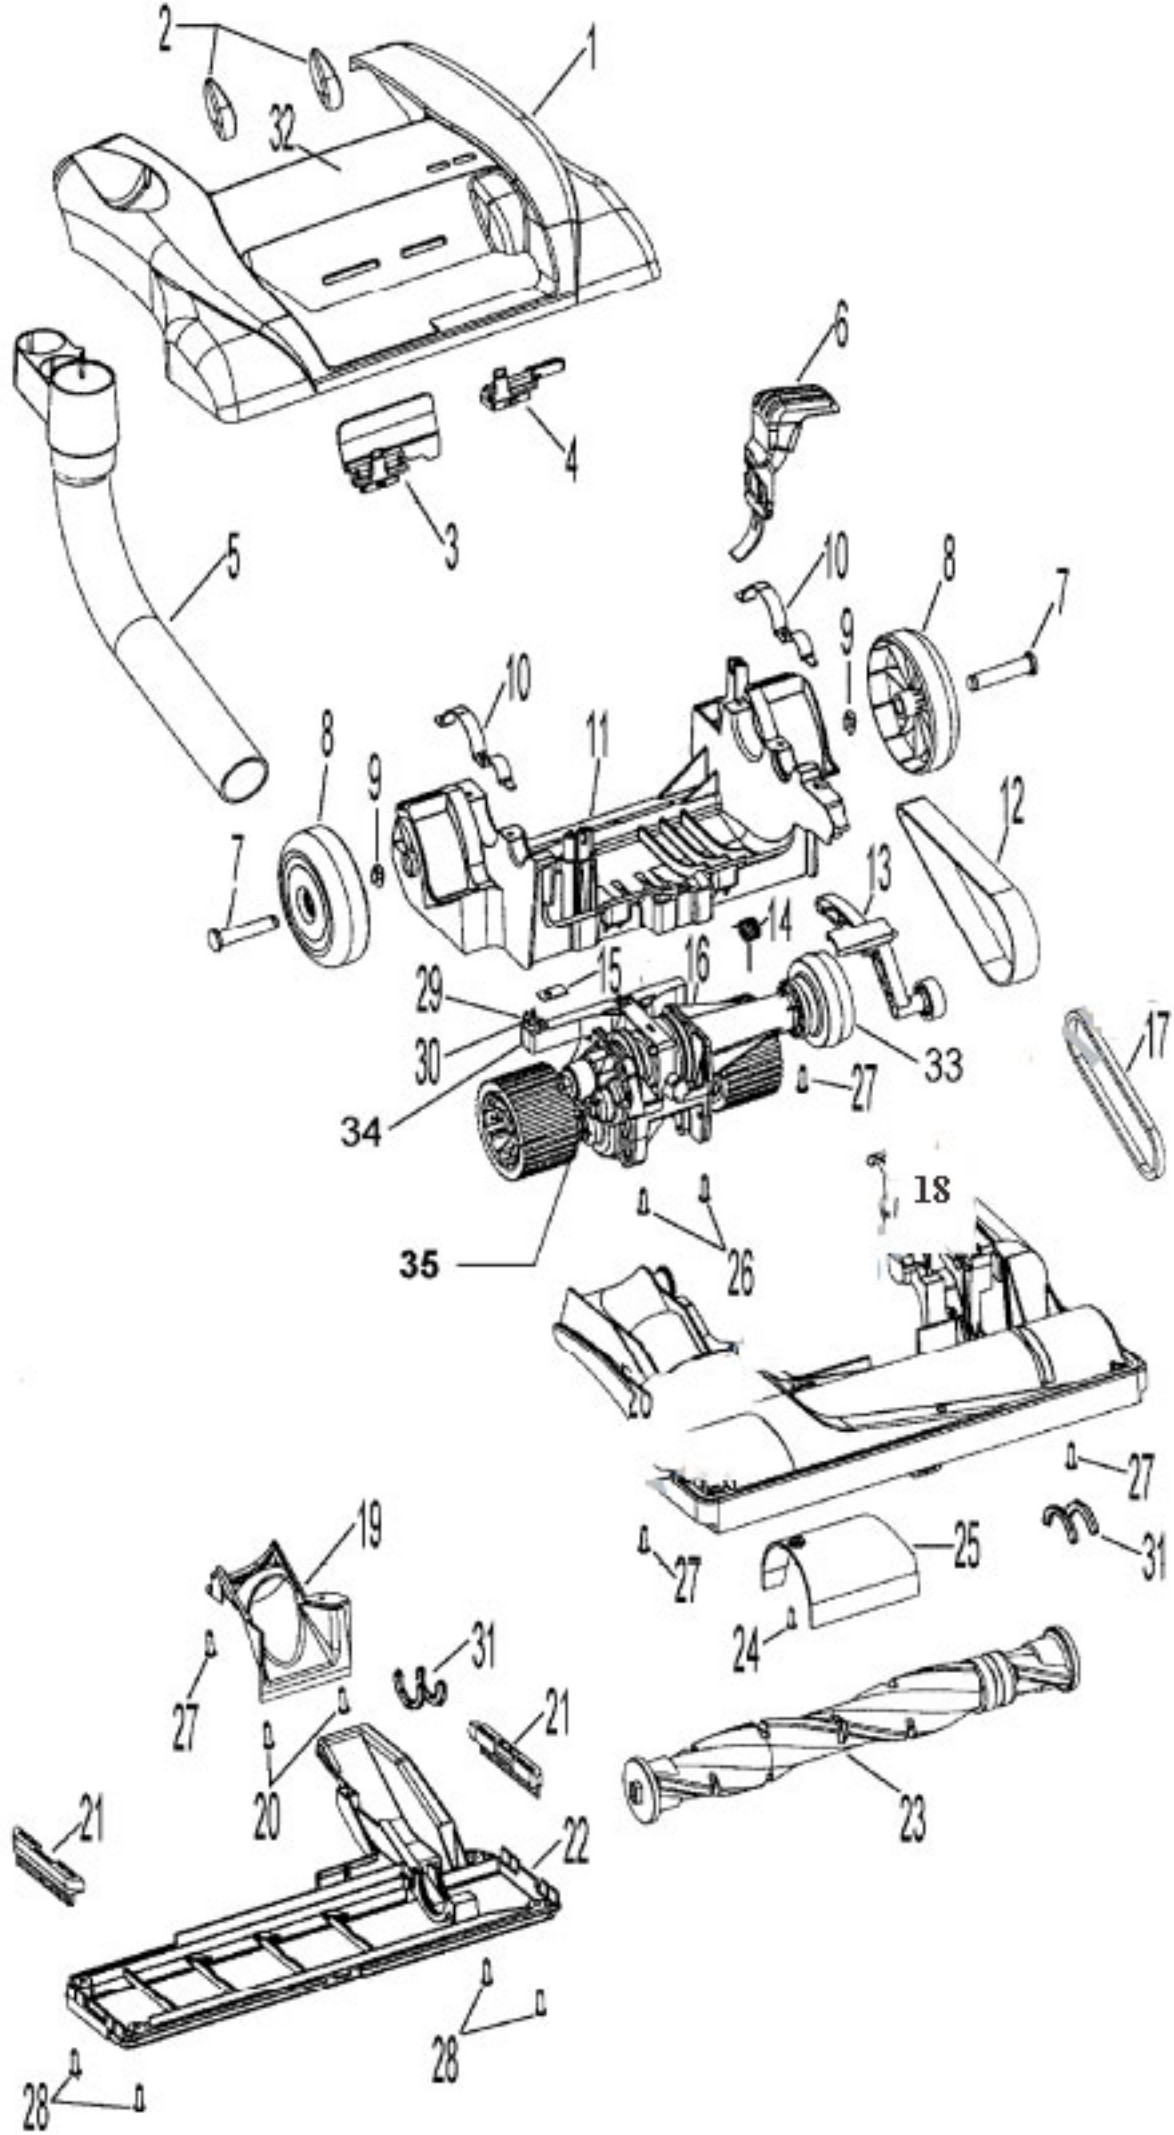

Model Number: U6474900

BOM/Serial #: U6474900

Graphic Title: AGITATOR, MAINBODY, HOOD

Image	Key	Part Number	Description	Substitution	Qty.
1	1	37253A47	HOOD-ADM		1
1	2	38421094	ADJUSTMENT KNOB-ABE		2
1	3	38563026	NOZZLE ADJ. CAM-AG		1
1	4	36143004	IDLER ARM LOCK		1
1	5	41426150	WAND/HOSE HOLDER-SERVICE		1
1	6	38434021	HANDLE RELEASE LEVER	38434023	1
1	7	32434007	REAR AXLE		2
1	8	38522077	REAR WHEEL		2
1	9	160017--	LOCK RING		2
1	10	36131096	TRUNNION COVER-AY/FW		2
1	11	37241161	MAIN BODY-ABE		1
1	12	38528035	BELT-FLAT		1
1	13	43241004	IDLER ARM ASSEM-COMplete		1
1	14	38356014	TORSION SPRING		1
1	15	34125004	RETAINER-CONTROL CAB		1
1	15	21447242	SCREW-SELF TAPPING		2
1	16	43124016	POWER DRIVE ASSEM - SERVICE		1
1	17	38528034	V-BELT		1
1	18	37243014	AGIT HSNQ W/FURN GUARD		1
1	19	36172007	HOSE CLAMP		1
1	20	21479446	SCREW-SELF TAP		1
1	21	39511004	LITTER PICKER AGI		2
1	22	42245030	BOTTOM PLATE SERVICE		1
1	23	48414069	AGITATOR ASSEMBLY		1
1	24	21479446	SCREW-SELF TAP		1
1	25	37243013	DUCT COVER-NOZZLE-AAN		1
1	26	21447242	SCREW-SELF TAPPING		1
1	27	21447228	SCREW-SELF-TAPPING		1
1	28	21447121	SCREW		1
1	29	21751010	SCREW		1
1	30	36128002	WASHER		1
1	31	38781053	AGITATOR PULLEY SEAL		1
1	32	51438027	HOOD-NAMEPLATE		1
1	33	38537013	DRIVE PULLEY		1
1	33	160031--	NUT		1