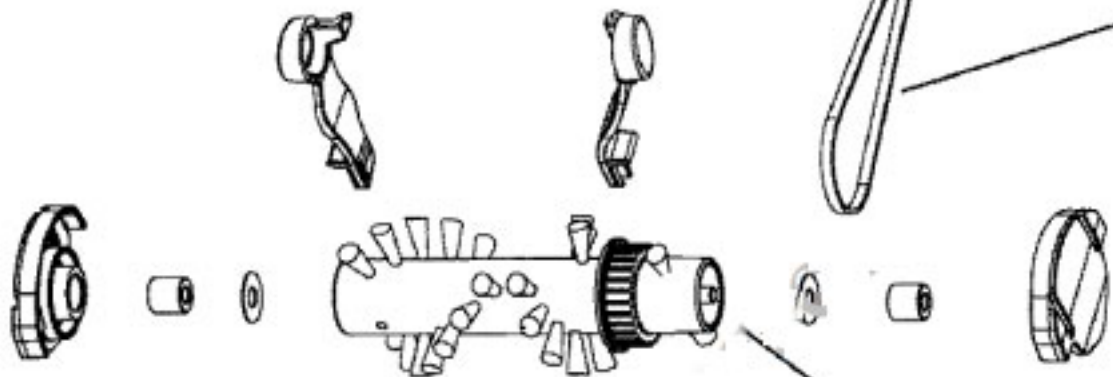

Model Number: U6474900

BOM/Serial #: U6474900

Graphic Title: TURBINEHANDTOOL

Image	Key	Part Number	Description	Substitution	Qty.
1	1	49129027	TURBINE HAND TOOL		1
1	1	38528037	BELT-TURBINE HAND TL		1
1	2	48414088	AGITATOR-TUR HD TOOL		1
1	3	38632011	CONNECTOR-TUR HD TOOL		1