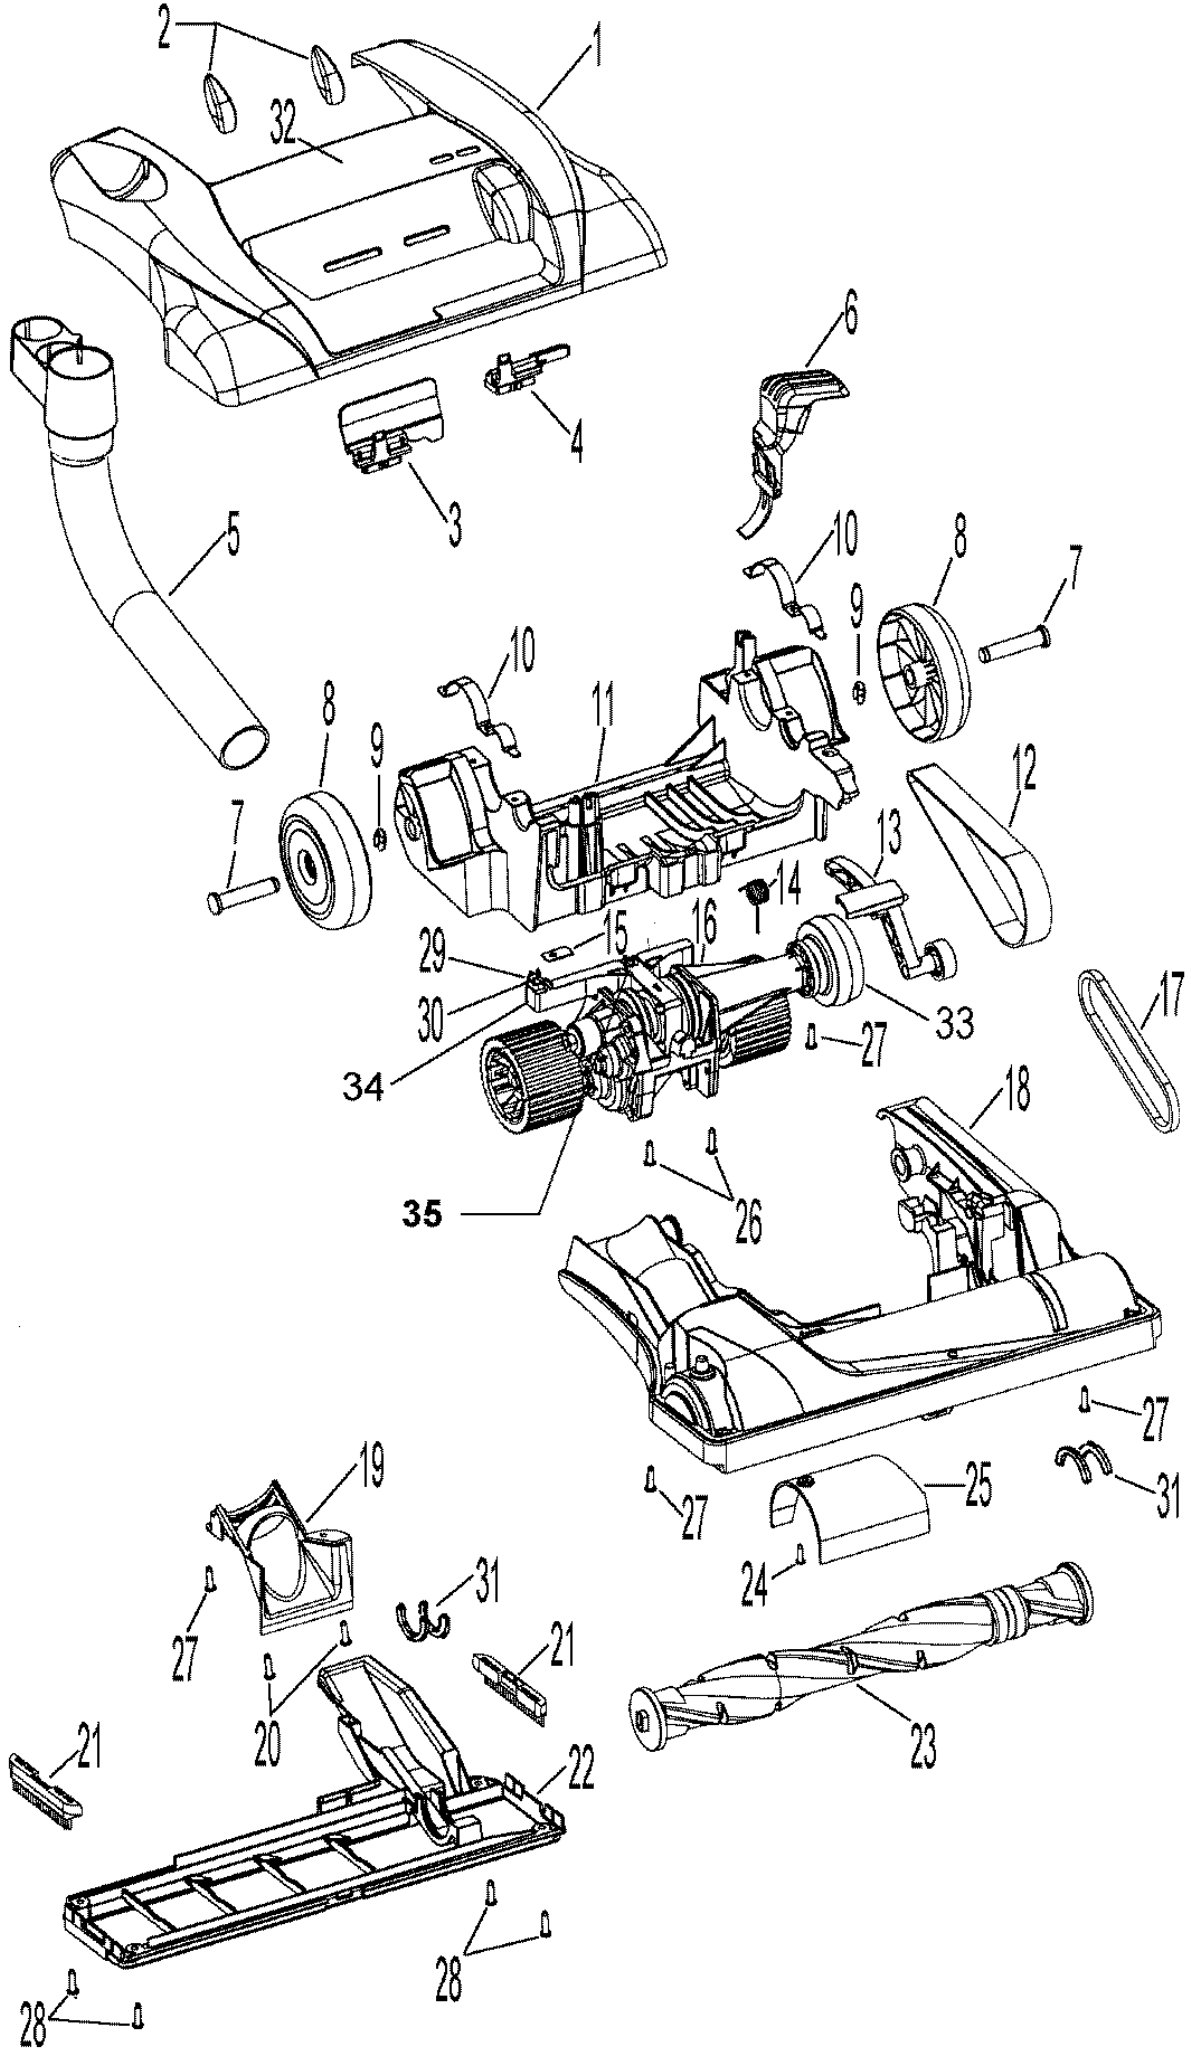

46	37195107	MOTOR COVER-ABE
47	21447230	SCREW-SELF TAPPING-F
48	23149002	SCREW-SELF TAPPING
49	21447242	SCREW-SELF TAPPING
50	21447072	SCREW
51	37257250	TOOL DOOR-HE
52	36433155	TOOL HOLDER-CAP-ABE
53	36433154	TOOL RACK-ABE
54	16025760	SVC MAN, WINDTUNNEL SELF PRO
54	56511C24	MANUAL, OWNERS
55	34131019	WIRE OPENING PLUG
55	36131101	CONTROL CABLE SUPPORT
55	36215028	CORD PROTECTOR-WTBGL
55	3944201P	CORD WRAP
56	38614044	FURNITURE NOZZLE-AGR
56	38617032	CREVICE TOOL-ABR
56	38634078	EXTENSION TUBE-AG
56	4010100Y	ALLER FILT BAG Y - 3-PK
56	43414195	DUSTING BRUSH ASSEMBLY-AGR

Ref.	Part Number	Description
1	91001050	HOOD-AHT
2	38421094	ADJUSTMENT KNOB-ABE
3	38563026	NOZZLE ADJ. CAM-AG
4	36143004	IDLER ARM LOCK
5	41426150	WAND/HOSE HOLDER-SERVICE
6	38434021	HANDLE RELEASE LEVER
7	32434007	REAR AXLE
8	38522077	REAR WHEEL
9	160017--	LOCK RING
10	36131096	TRUNNION COVER-AY/FW
11	37241161	MAIN BODY-ABE
12	38528035	BELT-FLAT
13	43241004	IDLER ARM ASSEM-COMplete
14	38356014	TORSION SPRING
15	21447242	SCREW-SELF TAPPING
15	34125004	RETAINER-CONTROL CAB
16	43124016	POWER DRIVE ASSEM - SERVICE
17	38528034	V-BELT
18	37243014	AGIT HSNG W/FURN GUARD
19	36172007	HOSE CLAMP
20	21479446	SCREW-SELF TAP
21	39511004	LITTER PICKER
22	42245030	BOTTOM PLATE-SERVICE
23	48414069	AGITATOR ASSEMBLY
24	21479446	SCREW-SELF TAP
25	37243013	DUCT COVER-NOZZLE-AAN
26	21447242	SCREW-SELF TAPPING
27	21447228	SCREW-SELF-TAPPING
28	21447121	SCREW
29	21751010	SCREW
30	36128002	WASHER
31	38781053	AGITATOR PULLEY SEAL
32	51438027	HOOD-NAMEPLATE
33	160031--	NUT
33	38537013	DRIVE PULLEY
34	43143046	ACTUATOR ARM ASSEMBLY
35	013759--	LOCK RING
36	36131101	CONTROL CABLE SUPPORT

Ref.	Part Number	Description
1	H-38528037	BELT-TURBINE HAND TL
1	H-49129027	TURBINE HAND TOOL
2	H-48414088	AGITATOR-TUR HD TOOL
3	H-38632011	CONNECTOR-TUR HD TOOL