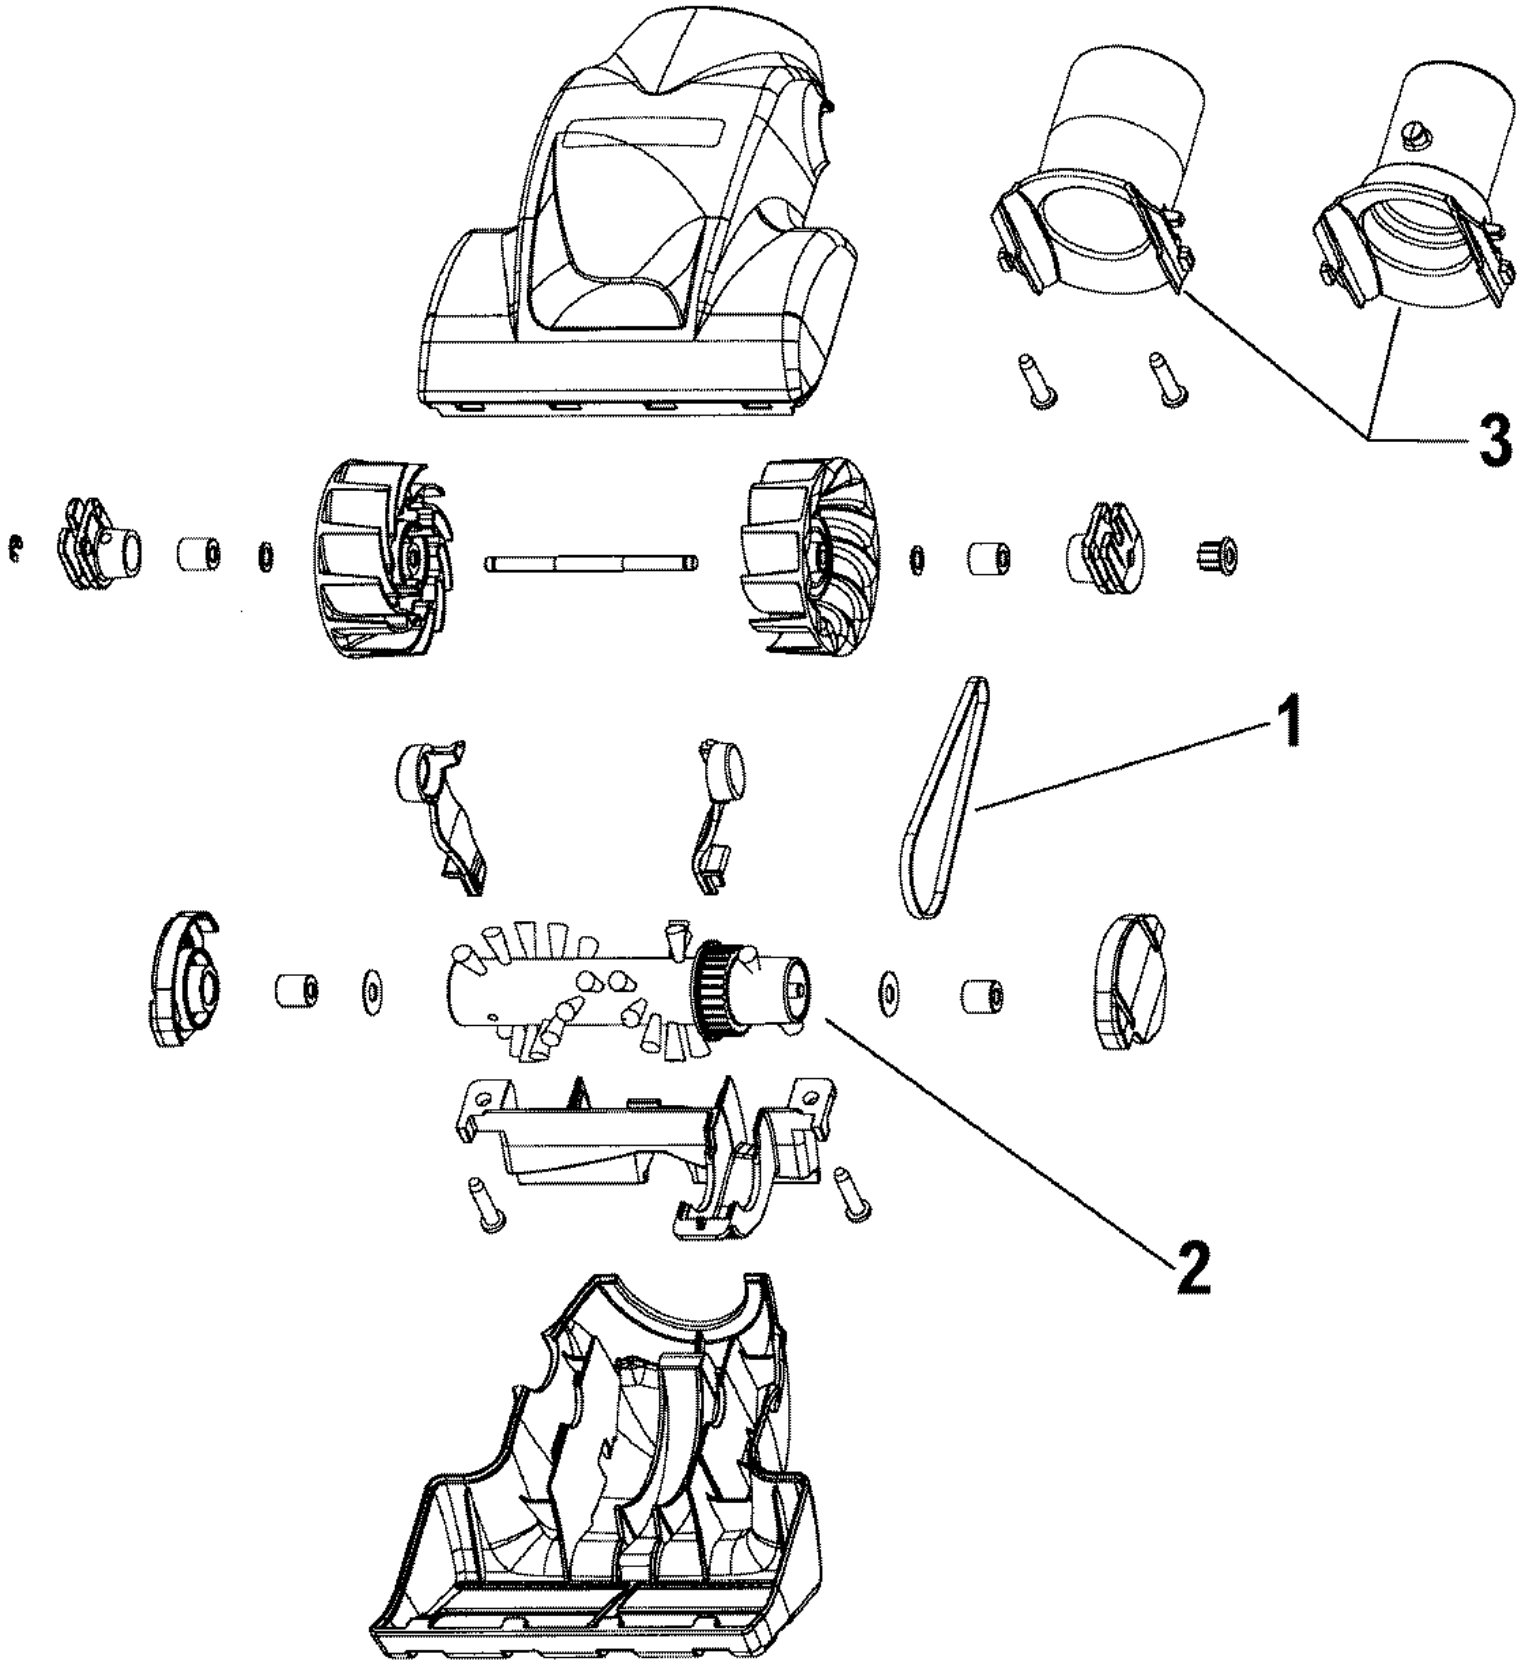

Ref.	Part Number	Description
1	H-38528037	BELT-TURBINE HAND TL
1	H-49129027	TURBINE HAND TOOL
2	H-48414088	AGITATOR-TUR HD TOOL
3	H-38632011	CONNECTOR-TUR HD TOOL