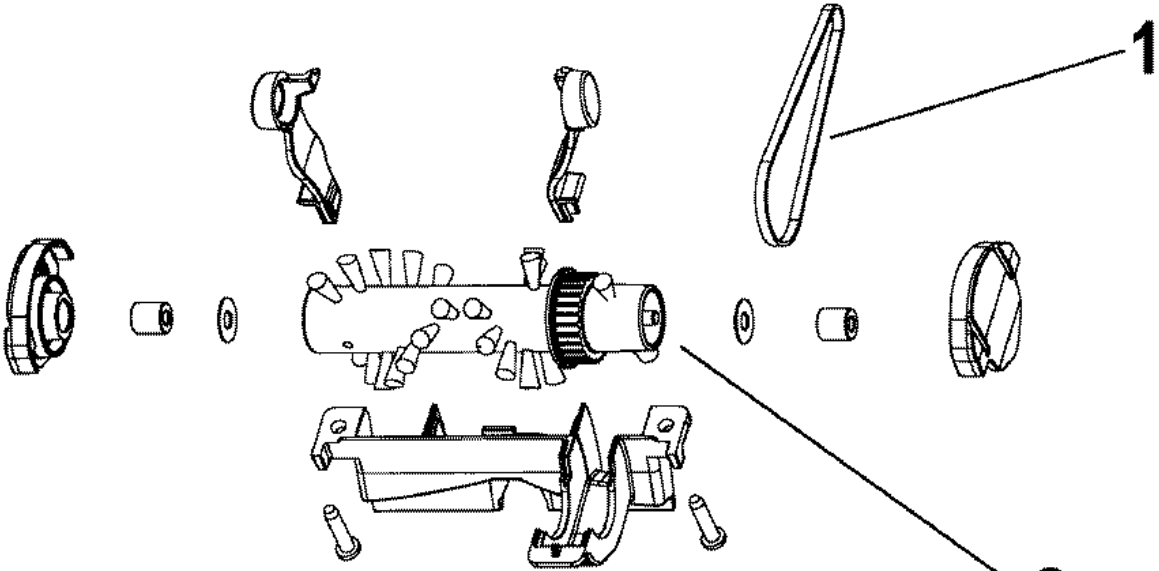

Ref.	Part Number	Description
1	91001050	HOOD-AHT
2	38421094	ADJUSTMENT KNOB-ABE
3	38563026	NOZZLE ADJ. CAM-AG
4	36143004	IDLER ARM LOCK
5	41426150	WAND/HOSE HOLDER-SERVICE
6	38434021	HANDLE RELEASE LEVER
7	32434007	REAR AXLE
8	38522077	REAR WHEEL
9	160017--	LOCK RING
10	36131096	TRUNNION COVER-AY/FW
11	37241161	MAIN BODY-ABE
12	38528035	BELT-FLAT
13	43241004	IDLER ARM ASSEM-COMplete
14	38356014	TORSION SPRING
15	21447242	SCREW-SELF TAPPING
15	34125004	RETAINER-CONTROL CAB
16	43124016	POWER DRIVE ASSEM - SERVICE
17	38528034	V-BELT
18	37243014	AGIT HSNG W/FURN GUARD
19	36172007	HOSE CLAMP
20	21479446	SCREW-SELF TAP
21	39511004	LITTER PICKER
22	42245030	BOTTOM PLATE-SERVICE
23	48414069	AGITATOR ASSEMBLY
24	21479446	SCREW-SELF TAP
25	37243013	DUCT COVER-NOZZLE-AAN
26	21447242	SCREW-SELF TAPPING
27	21447228	SCREW-SELF-TAPPING
28	21447121	SCREW
29	21751010	SCREW
30	36128002	WASHER
31	38781053	AGITATOR PULLEY SEAL
32	51438027	HOOD-NAMEPLATE
33	160031--	NUT
33	38537013	DRIVE PULLEY
34	43143046	ACTUATOR ARM ASSEMBLY
35	013759--	LOCK RING
36	36131101	CONTROL CABLE SUPPORT

Ref.	Part Number	Description
1	H-38528037	BELT-TURBINE HAND TL
1	H-49129027	TURBINE HAND TOOL
2	H-48414088	AGITATOR-TUR HD TOOL
3	H-38632011	CONNECTOR-TUR HD TOOL