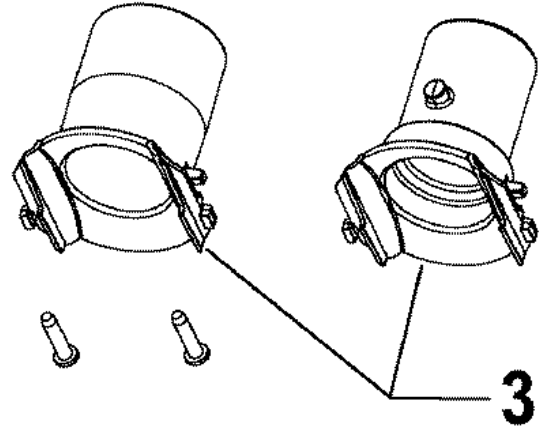

46	37195107	MOTOR COVER-ABE
47	21447230	SCREW-SELF TAPPING-F
48	23149002	SCREW-SELF TAPPING
49	21447242	SCREW-SELF TAPPING
50	21447072	SCREW
51	37257250	TOOL DOOR-HE
52	36433155	TOOL HOLDER-CAP-ABE
53	36433154	TOOL RACK-ABE
54	16025760	SVC MAN, WINDTUNNEL SELF PRO
54	56511C24	MANUAL, OWNERS
55	34131019	WIRE OPENING PLUG
55	36131101	CONTROL CABLE SUPPORT
55	36215028	CORD PROTECTOR-WTBGL
55	3944201P	CORD WRAP
56	38614044	FURNITURE NOZZLE-AGR
56	38617032	CREVICE TOOL-ABR
56	38634078	EXTENSION TUBE-AG
56	4010100Y	ALLER FILT BAG Y - 3-PK
56	43414195	DUSTING BRUSH ASSEMBLY-AGR

Ref.	Part Number	Description
1	91001050	HOOD-AHT
2	38421094	ADJUSTMENT KNOB-ABE
3	38563026	NOZZLE ADJ. CAM-AG
4	36143004	IDLER ARM LOCK
5	41426150	WAND/HOSE HOLDER-SERVICE
6	38434021	HANDLE RELEASE LEVER
7	32434007	REAR AXLE
8	38522077	REAR WHEEL
9	160017--	LOCK RING
10	36131096	TRUNNION COVER-AY/FW
11	37241161	MAIN BODY-ABE
12	38528035	BELT-FLAT
13	43241004	IDLER ARM ASSEM-COMplete
14	38356014	TORSION SPRING
15	21447242	SCREW-SELF TAPPING
15	34125004	RETAINER-CONTROL CAB
16	43124016	POWER DRIVE ASSEM - SERVICE
17	38528034	V-BELT
18	37243014	AGIT HSNG W/FURN GUARD
19	36172007	HOSE CLAMP
20	21479446	SCREW-SELF TAP
21	39511004	LITTER PICKER
22	42245030	BOTTOM PLATE-SERVICE
23	48414069	AGITATOR ASSEMBLY
24	21479446	SCREW-SELF TAP
25	37243013	DUCT COVER-NOZZLE-AAN
26	21447242	SCREW-SELF TAPPING
27	21447228	SCREW-SELF-TAPPING
28	21447121	SCREW
29	21751010	SCREW
30	36128002	WASHER
31	38781053	AGITATOR PULLEY SEAL
32	51438027	HOOD-NAMEPLATE
33	160031--	NUT
33	38537013	DRIVE PULLEY
34	43143046	ACTUATOR ARM ASSEMBLY
35	013759--	LOCK RING
36	36131101	CONTROL CABLE SUPPORT