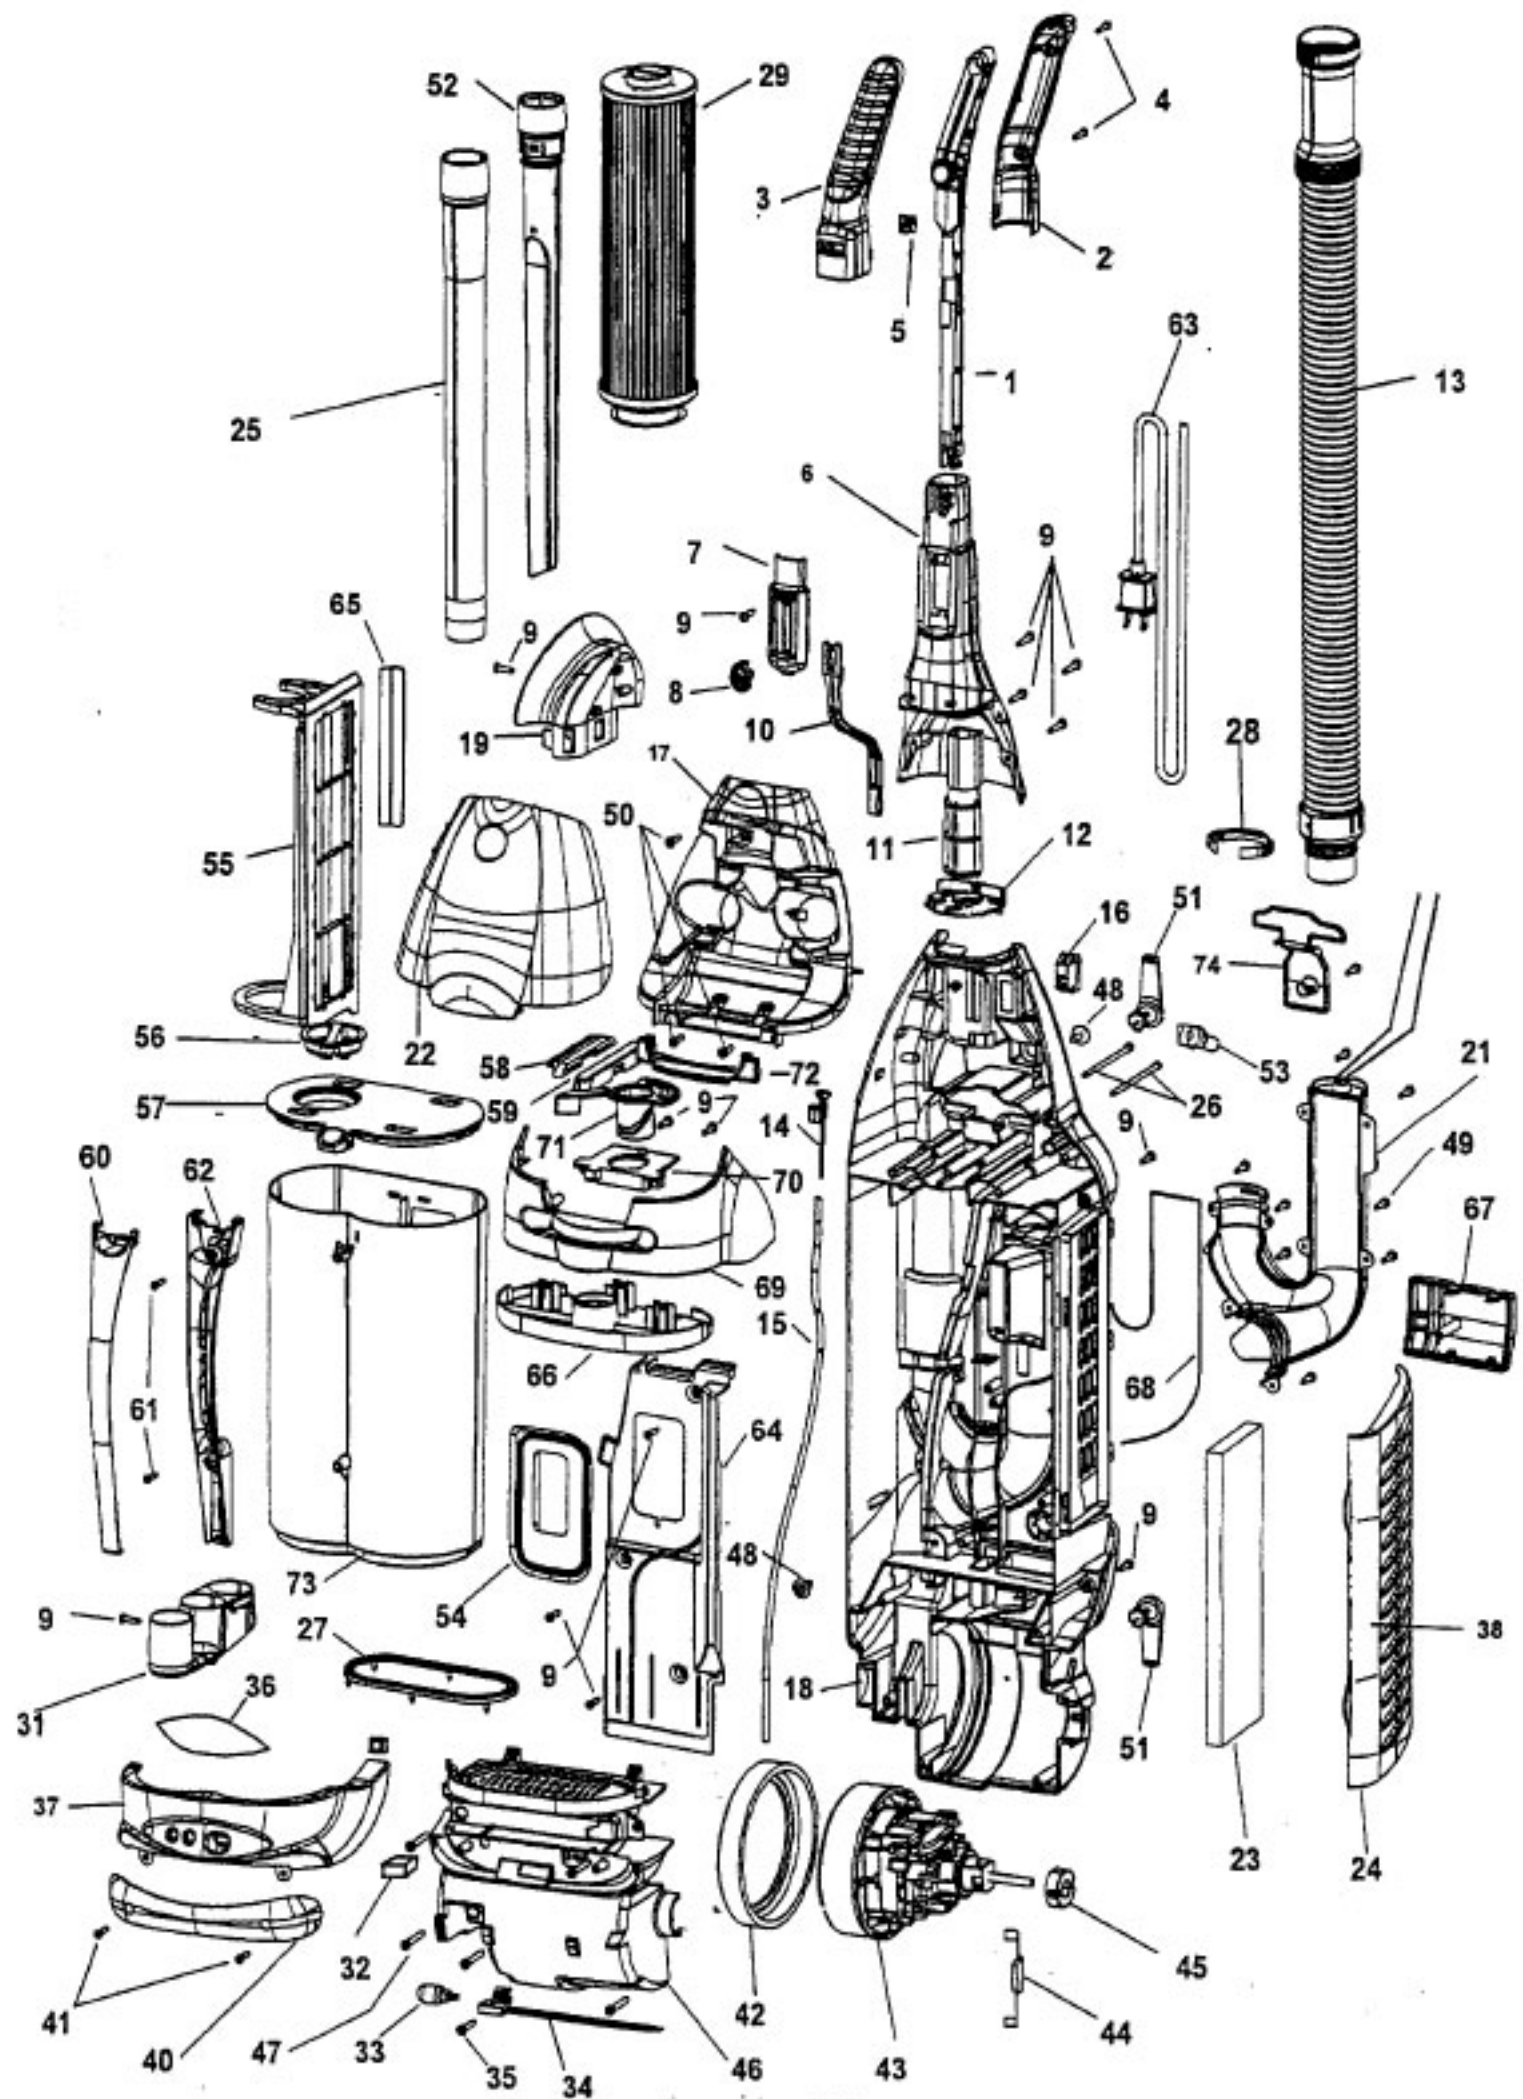

Self Propelled Bagless

Model U6607-900, U6616-900, U6617-900, U6626-900

Ref. No.	Part No.	Description	Ref. No.	Part No.	Description
1	38512001	Grip Rod	60.	39457021	Dirt Cup Handle Cover - AEX - U6626-900
2.	39454068	Handle Grip - Back		39457039	Dirt Cup Handle Cover - ADJ- U6616-900
3.	39454071	Handle Grip - Front (Inc. Item 5)		39457040	Dirt Cup Handle Cover - ADR - U6617-900
4.	21447228	Screw (2)		39457046	Dirt Cup Handle Cover - ADM - U6607-900
5.	36142004	Drive Control Pin	61.	21447043	Screw
6.	39466053	Upper Handle (Inc. Items 7, 8, 9,10,11)	62.	39457022	Dirt Cup Handle - ABE
7.	37258119	Switch Rod Pocket	63.	46383331	Attachment Cord Assembly - 35 ft
8.	38421098	Switch Button	64.	37259017	Muffler / Wire Cover
9.	21447242	Screw	65.	39512020	Expulsion Blade
10.	38458062	Switch Rod	66.	38567035	Latch Cover-AEX-U6626-900
11.	38436014	Handle Sleeve		38567040	Latch Cover - ADJ - U6616-900
12.	36923012	Rod Guide		38567041	Latch Cover - ADR - U6617-900
13.	43434267	Hose Assembly		38567044	Latch Cover - ADM - U6607-900
14.	43211019	Control Cable	67.	37255015	Muffler Cover - Rear - ABE
15.	66661205	Control Cable Tube	68.	38781060	Gasket
16.	28161067	Switch	Note: All Latch Cover Shrouds Include Items 9 & 70		
17.	36433157	Tool Holder	69.	37258145	Latch Cover Shroud - AEX U6626-900
18.	37259010	Dirt Cup Hsg. (Inc. items 15, 16, 48)		37258162	Latch Cover Shroud - ADJ - U6616-900,
19.	36433159	Hose Holder - Upper		37258165	Latch Cover Shroud - ADR - U6617-900
20.	37259018	Rear Cover		37258170	Latch Cover Shroud - ADM - U6607-900
21.	47823006	EDF Duct / Mic Assembly	70.	36155013	Latch Sleeve
22.	37257269	Tool Door	71.	38562007	Lid / Latch Cam -ABR
23.	40110006	Final Filter	72.	37258146	Cam Slot Cap-AEX-U6626-900
24.	38769007	Final Filter Grille - AEZ		37258163	Cam Slot Cap- ADJ- U6616-900
25.	38634078	Extension Tube		37258164	Cam Slot Cap-ADR-U6617-900
26.	21447246	Screw		37258171	Cam Slot Cap-ADM-U6607-900
27.	38785017	Exhaust Seal	73.	38775084	Dirt Cup
28.	36172014	Clip	74.	37259018	Cable Cover
29.	40140201	Cartridge Filter	Items Not Illustrated		
31.	36433158	Wand / Hose Holder		27618508	Wire Connector
32.	34131019	Wire Opening Plug		49811074	Lead Wire White - (From cord to motor)
33.	27313101	Bulb		49811070	Lead Wire Orange - (Cord to switch)
34.	47173024	Wiring Harness		38356014	Torsion Spring
35.	21447072*	Screw	Tools		
36.	51632007	Nameplate		43414174	Dusting Brush Assembly
37.	37246135	EDF Cover - AEX - U6626-900		3861401E	Furniture Nozzle
	37246142	EDF Cover - ADJ - U6616-900		43434042	Hose Assembly - Extra Reach
	37246143	EDF Cover - ADR - U6617-900	Turbine Hand Tools - See Page 357		
	37246147	EDF Cover - ADM -U6607-900		40200013	Turbine Hand Tool - ADT- U6616-900,U6626-900
38.	51632007	Label		49129018	Turbine Hand Tool - ADS - U6617-900
39.				49129010	Turbine Hand Tool ADY - U6607-900
40.	39383115	Lens	Packaging		
41.	21447228*	Screw		56511B64	Owner Manual
42.	36322035	Motor Mount - Large		58164022	Carton without Point of Sale Label
43.	43576191	Motor Assembly			
44.	28382093	Thermal Protector			
45.	36322030	Motor Mount - Small			
46.	37196155	Motor Cover			
47.	21447230*	Screw			
48.	23149001	Tapping Screw and Washer Assembly			
49.	21447266	Screw (8)			
50.	21447072	Screw			
51.	3944201P	Cord Wrap			
52.	38617029	Crevice Tool - Long			
53.	36215028	Cord Protector			
54.	38783028	Inlet seal			
55.	36426051	Pre-Filter Assembly			
56.	38411010	Knob - Cartridge Filter			
57.	37249011	Dirt Cup Lid			
58.	39511004	Litter Picker			
59.	36131111	Pre-Filter Brush-Holder