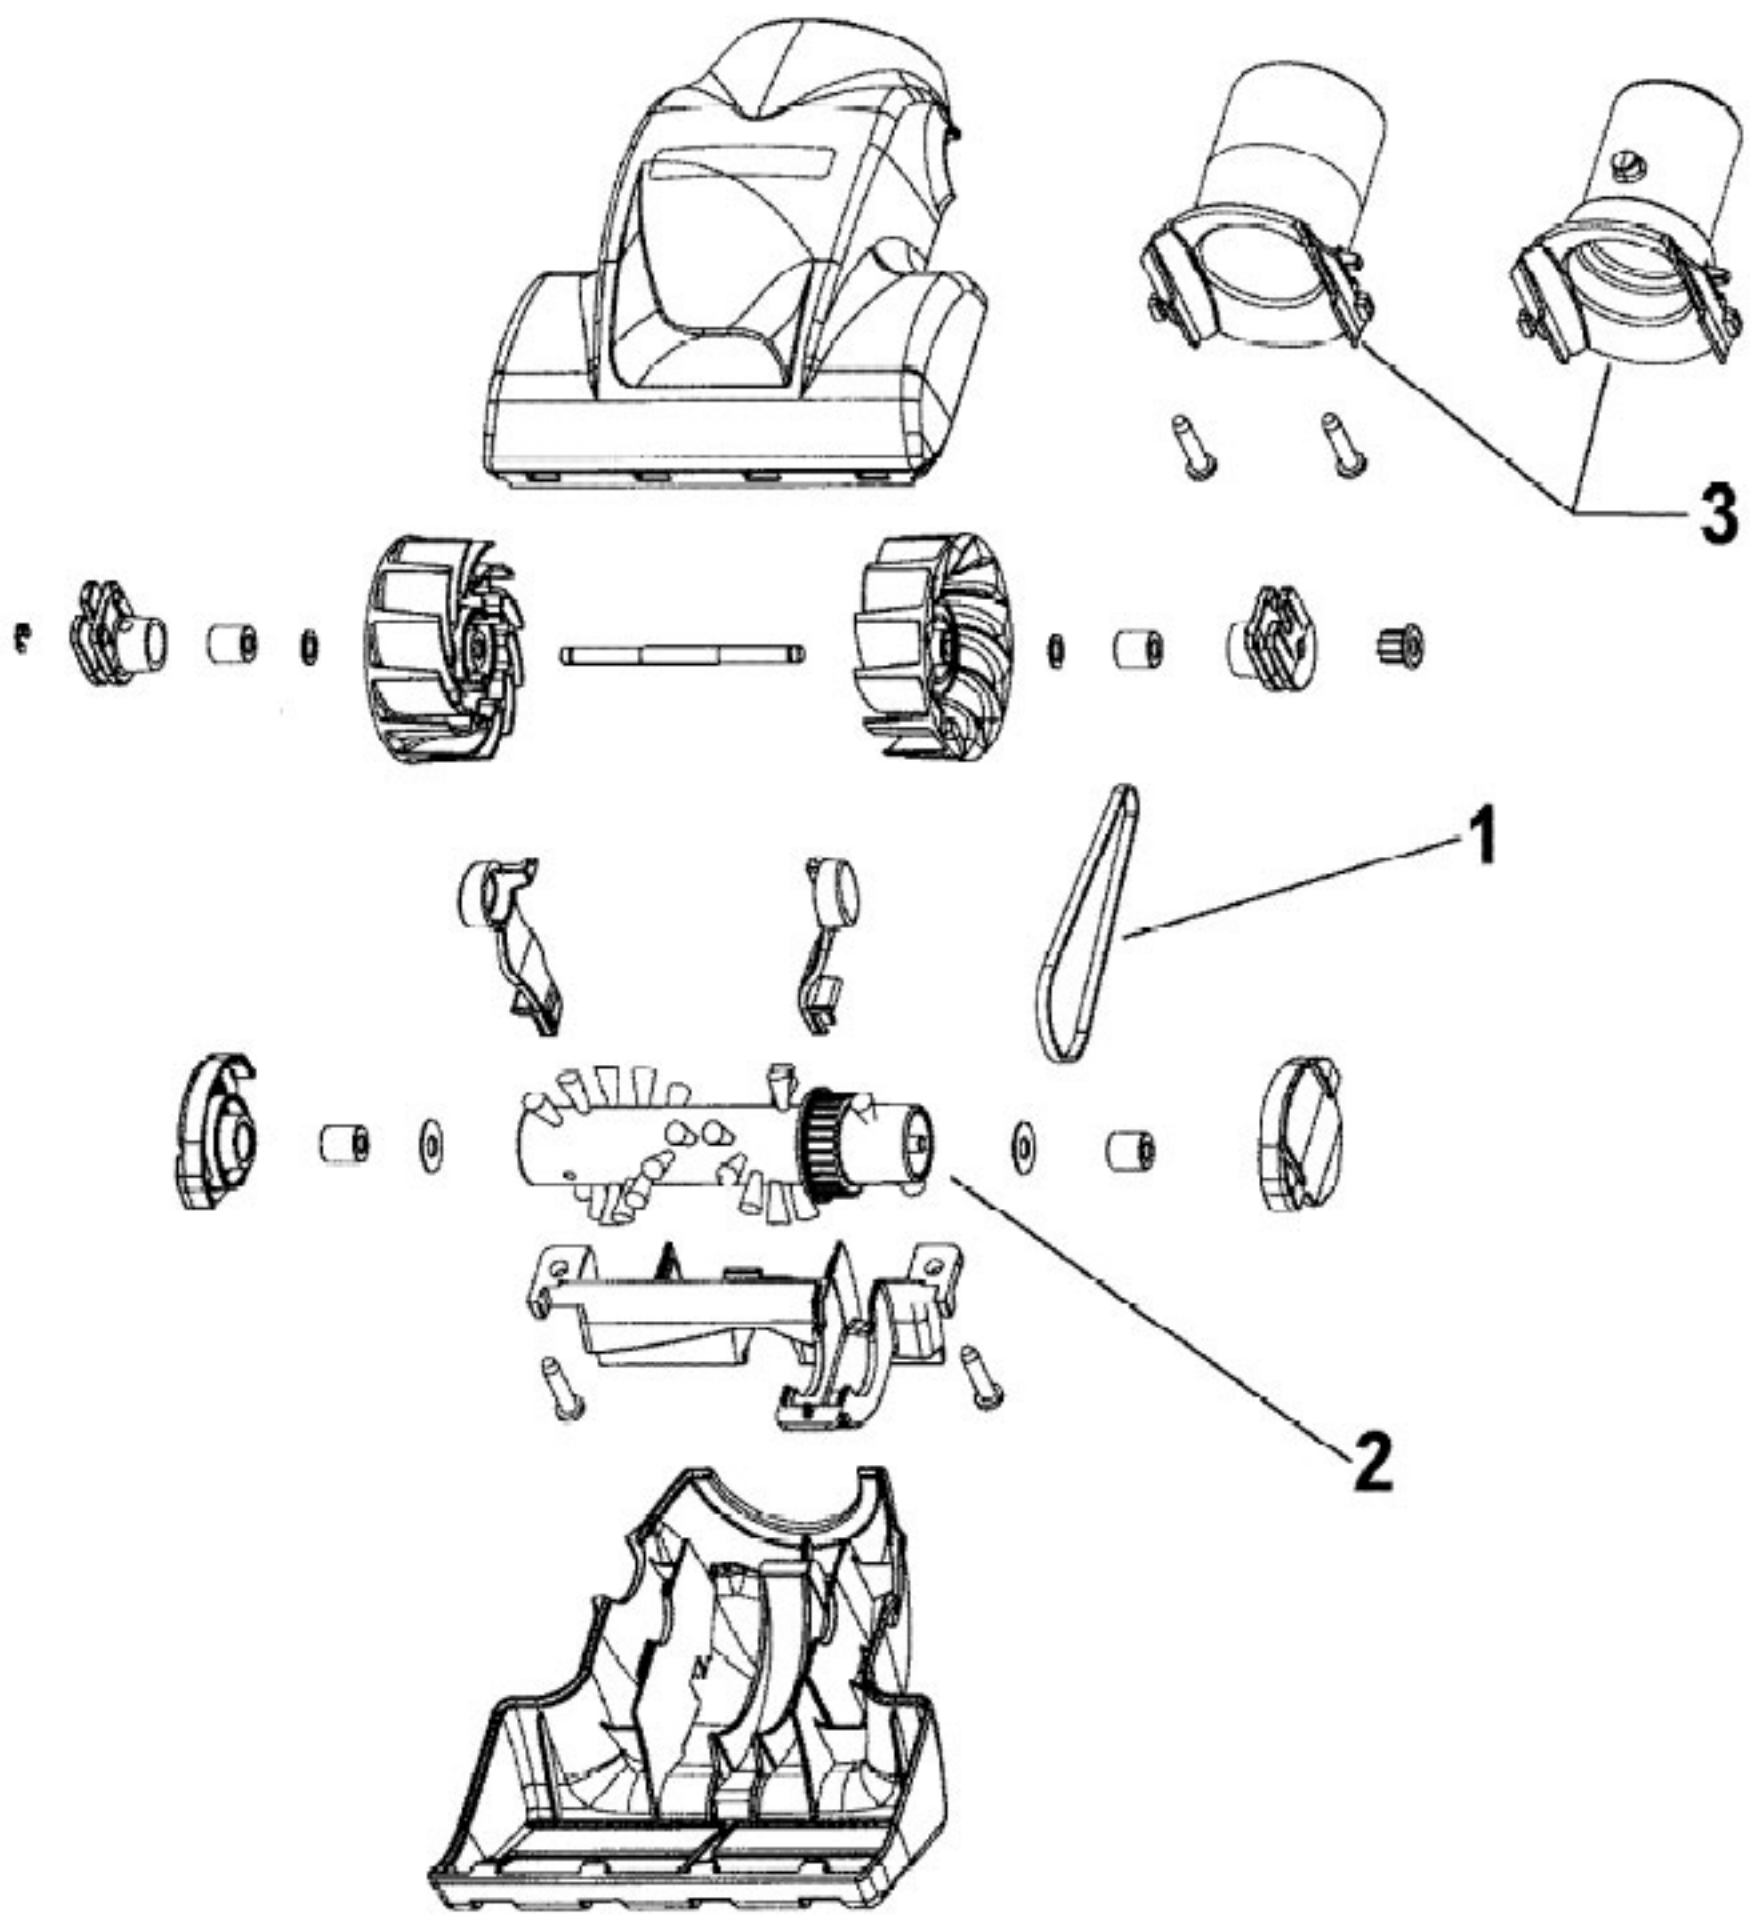

Item	Part Number	Part Description	Alt Part	Series	Qty
1	92001261	HOOD-AEA			1
2	38421099	ADJ KNOB-ABE			2
3	38563026	NOZZLE ADJ. CAM-AG			1
4	36143004	IDLER ARM LOCK			1
5	38671022	LOWER HOSE			1
6	38434023	HANDLE RELEASE PEDAL-AG			1
7	32434007	REAR AXLE			2
8	38522077	REAR WHEEL			2
9	160017--	LOCK RING			2
10	36131096	TRUNNION COVER-AY/FW			2
11	37241164	MAIN BODY-ABE			1
12	38528035	BELT-FLAT			1
13	43241006	IDLER PULLEY & BEARING ASSY			1
	43241004	IDLER ARM ASSEM-COMPLETE			1
14	38356014	TORSION SPRING			1
15	34125004	RETAINER-CONTROL CAB			1
16	43124016	POWER DRIVE ASSEM - SERVICE			1
17	38528034	V-BELT			1
18	37243034	AGIT HSG W/FURN GRD-AAN	37243042		1
19	38718013	VALVE DOOR-AG			1
20	38715017	VALVE COVER-AAN			1
21	39511004	LITTER PICKER			2
22	42245030	BOTTOM PLATE-SERVICE			1
23	48414069	AGITATOR ASSEMBLY	91001201		1
24	21479446	SCREW-SELF TAP			1
25	37243013	DUCT COVER-NOZZLE-AAN			1
26	21447242	SCREW-SELF TAPPING			8
27	21447228	SCREW-SELF-TAPPING			3
28	21447121	SCREW			4
29	21751010	SCREW			1
30	36128002	WASHER			1
31	38781053	AGITATOR PULLEY SEAL			4
32	91001074	HOOD-NAMEPLATE			1
33	38537013	DRIVE PULLEY			1
34	36131101	CONTROL CABLE SUPPORT			1
35	21447263	SCREW			1
36	160031--	NUT			1
37	38313037	NOZZLE SPRING			1
38	21447229	SCREW - SELF TAPPING	017001FW		1
39	38719049	VALVE ARM FRONT-AG			1
40	38358001	TORSION SPRING-V ARM			1
41	38719048	VALVE ARM REAR-AG			1
42	43143046	ACTUATOR ARM ASSEMBLY			1