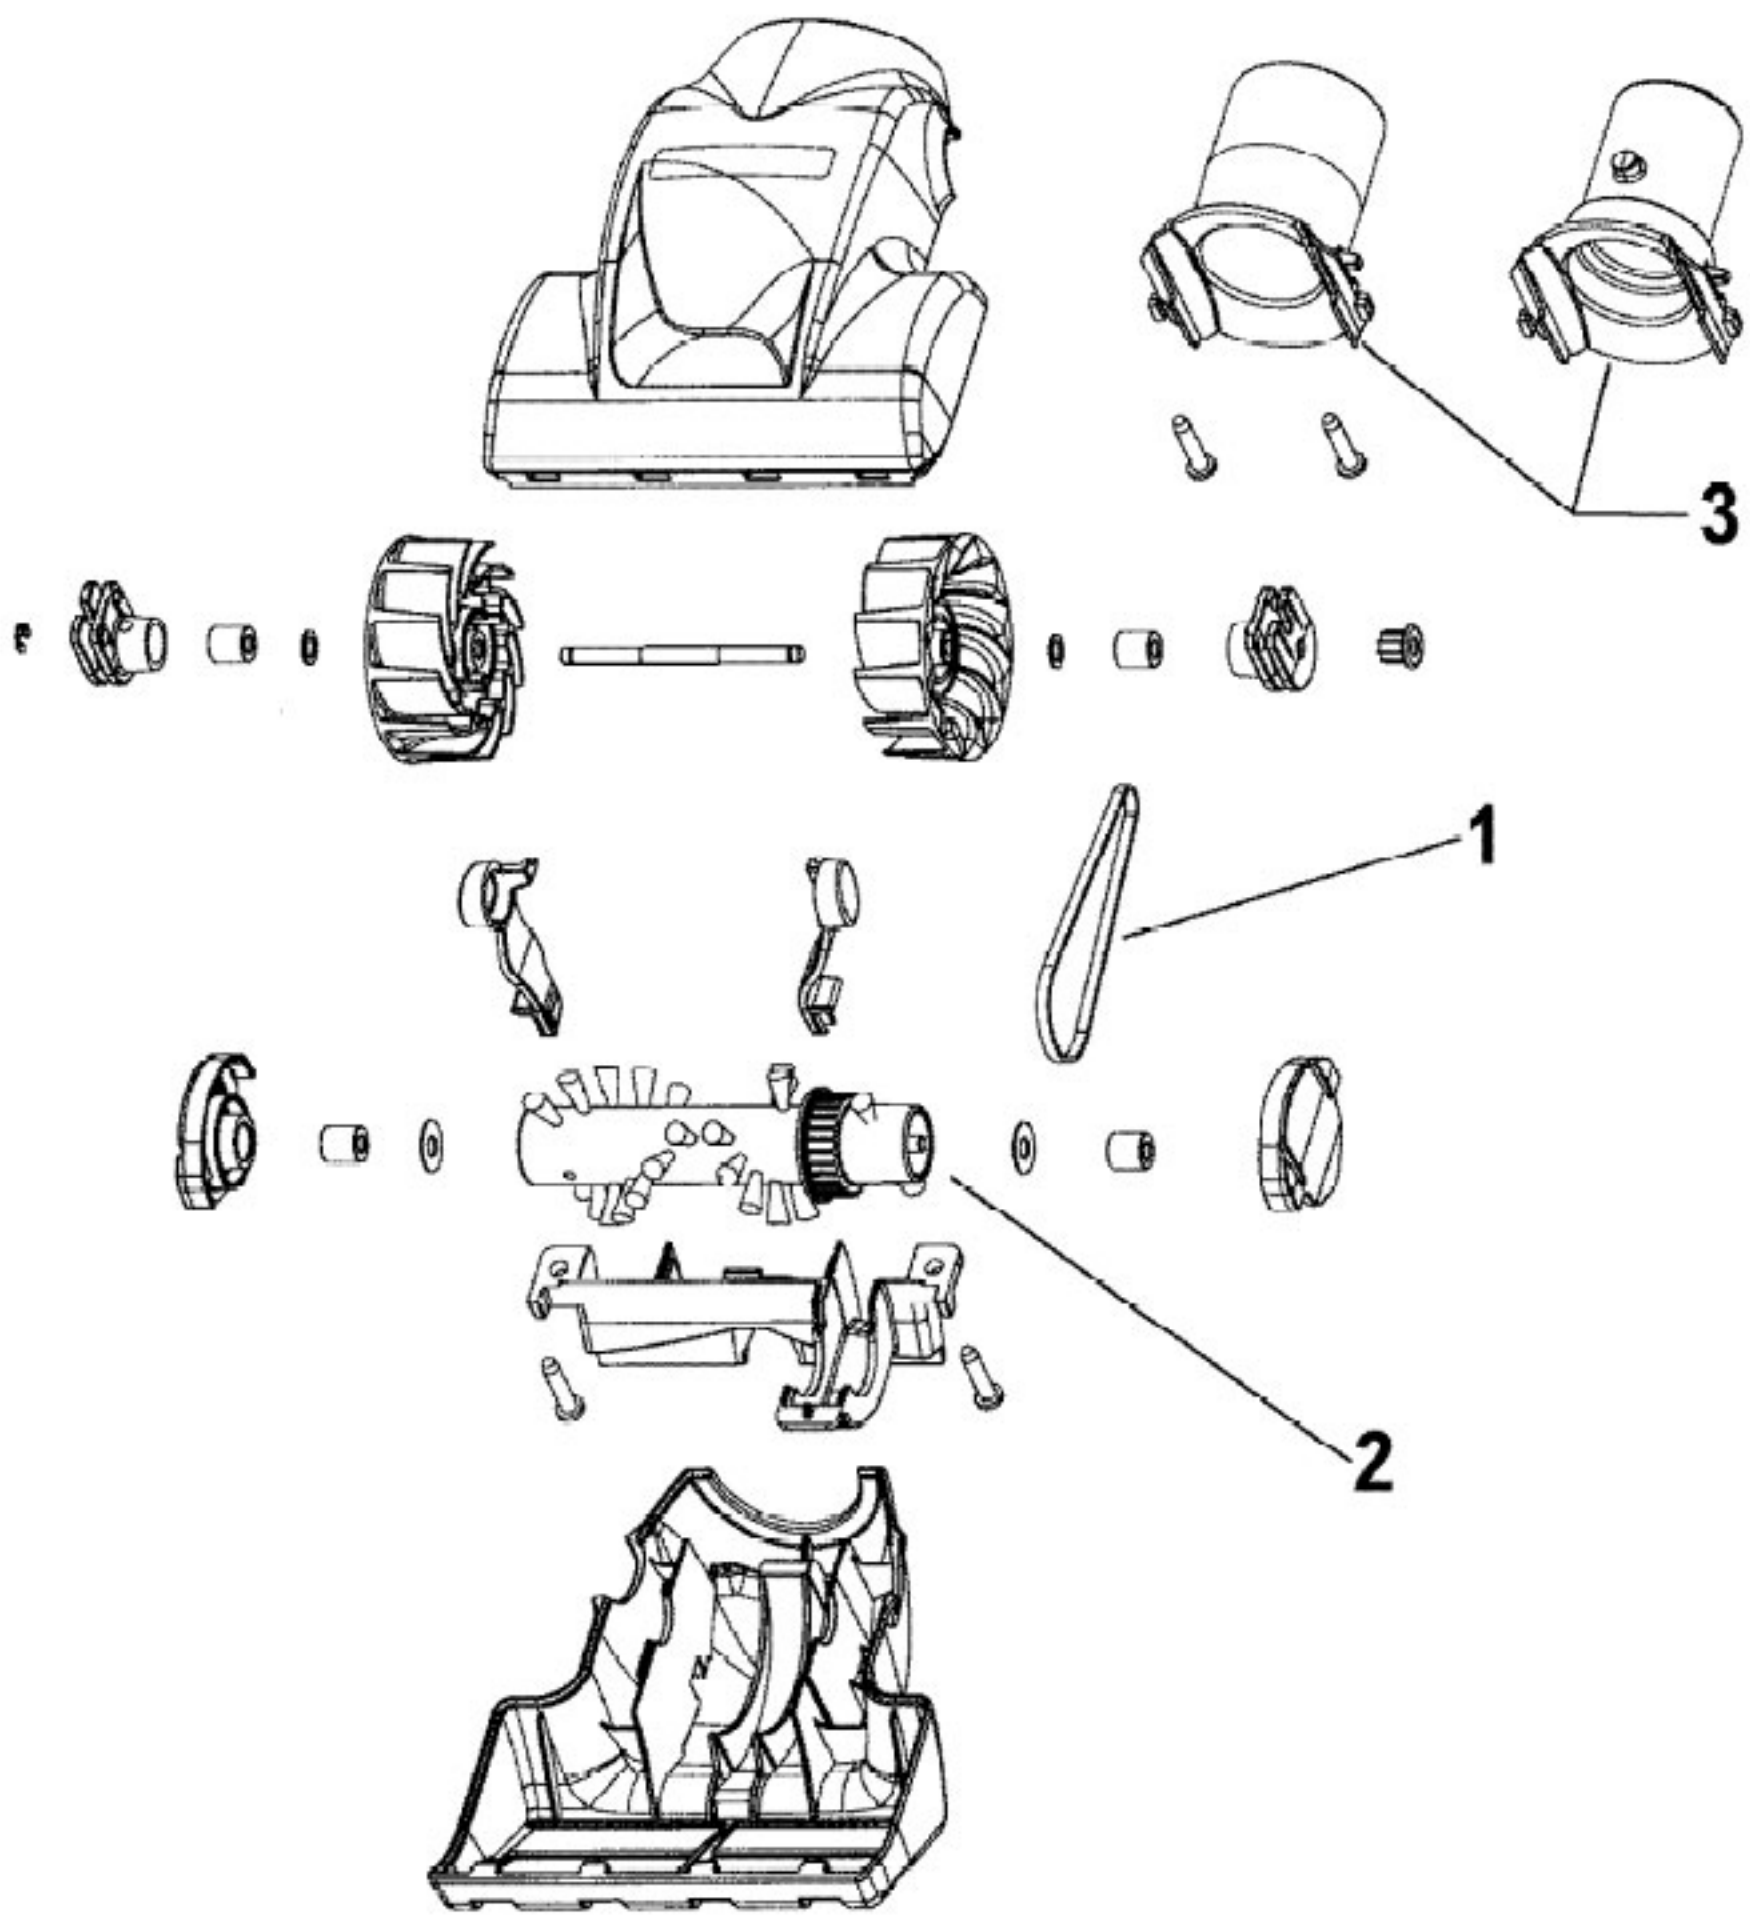

Item	Part Number	Part Description	Alt Part	Series	Qty
1	49129027	TURBINE HAND TOOL			1
	38528037	BELT-TURBINE HAND TL			1
2	48414088	AGITATOR-TUR HD TOOL			1
3	38632011	CONNECTOR-TUR HD TOOL			1