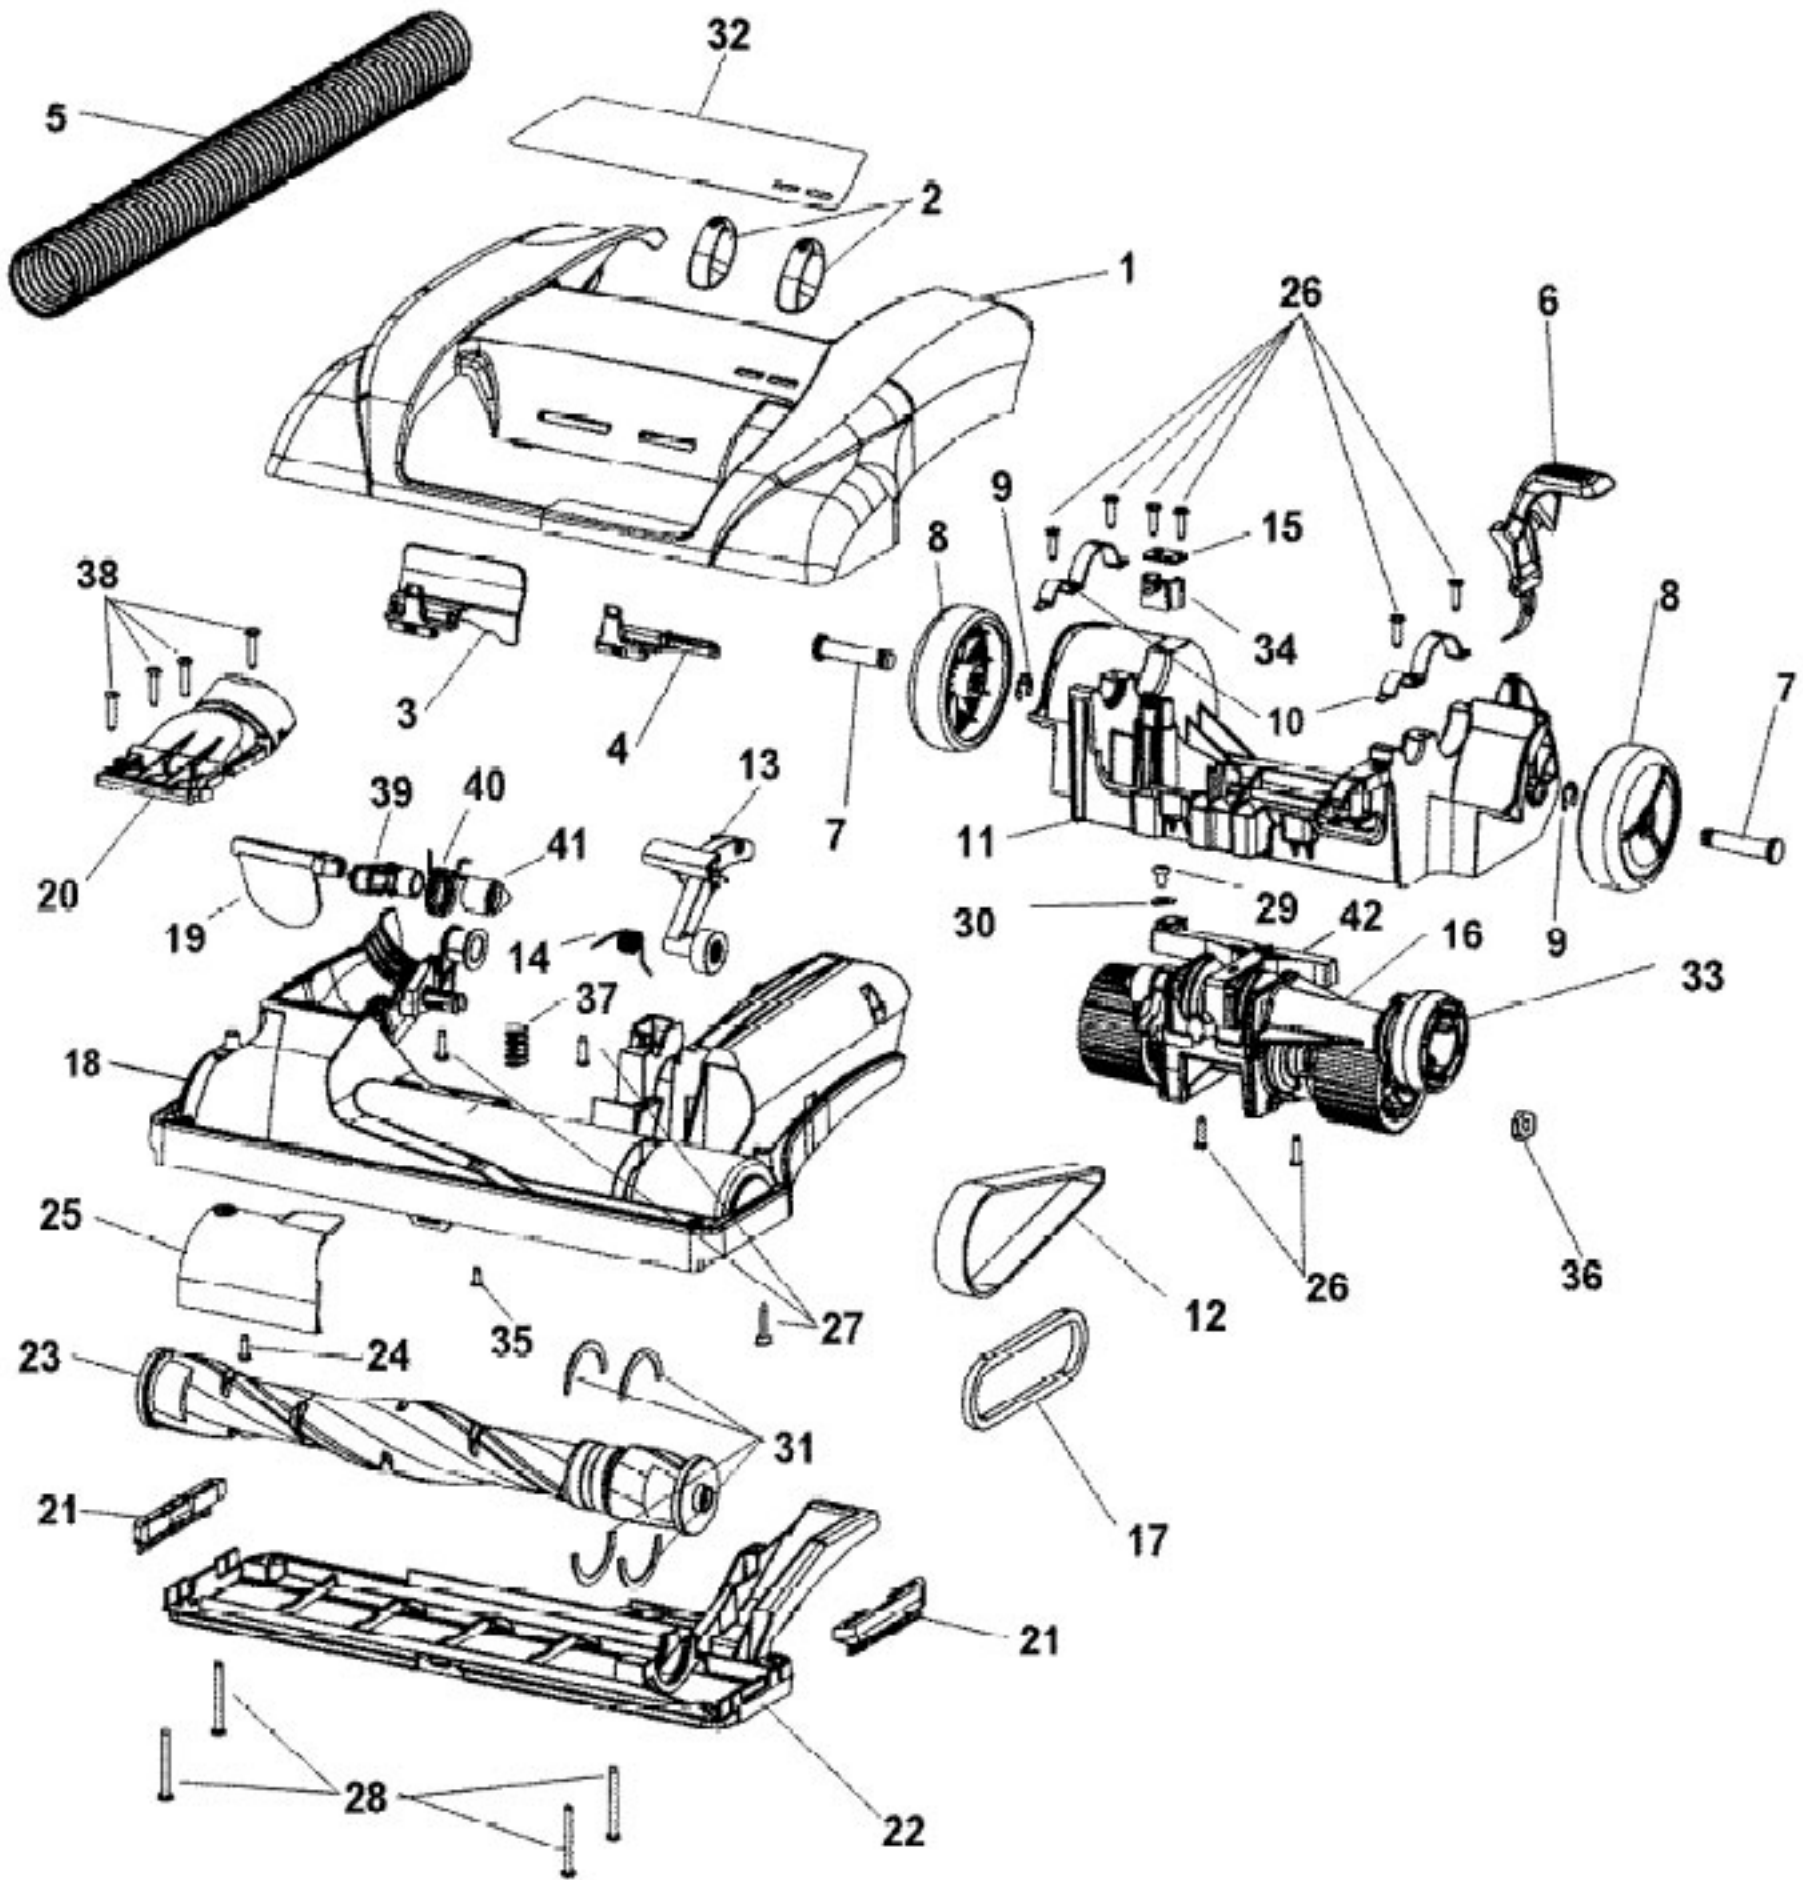

Item	Part Number	Part Description	Alt Part	Series	Qty
1	92001261	HOOD-AEA			1
2	38421099	ADJ KNOB-ABE			2
3	38563026	NOZZLE ADJ. CAM-AG			1
4	36143004	IDLER ARM LOCK			1
5	38671022	LOWER HOSE			1
6	38434023	HANDLE RELEASE PEDAL-AG			1
7	32434007	REAR AXLE			2
8	38522077	REAR WHEEL			2
9	160017--	LOCK RING			2
10	36131096	TRUNNION COVER-AY/FW			2
11	37241164	MAIN BODY-ABE			1
12	38528035	BELT-FLAT			1
13	43241006	IDLER PULLEY & BEARING ASSY			1
	43241004	IDLER ARM ASSEM-COMPLETE			1
14	38356014	TORSION SPRING			1
15	34125004	RETAINER-CONTROL CAB			1
16	43124016	POWER DRIVE ASSEM - SERVICE			1
17	38528034	V-BELT			1
18	37243034	AGIT HSG W/FURN GRD-AAN	37243042		1
19	38718013	VALVE DOOR-AG			1
20	38715017	VALVE COVER-AAN			1
21	39511004	LITTER PICKER			2
22	42245030	BOTTOM PLATE-SERVICE			1
23	48414069	AGITATOR ASSEMBLY	91001201		1
24	21479446	SCREW-SELF TAP			1
25	37243013	DUCT COVER-NOZZLE-AAN			1
26	21447242	SCREW-SELF TAPPING			8
27	21447228	SCREW-SELF-TAPPING			3
28	21447121	SCREW			4
29	21751010	SCREW			1
30	36128002	WASHER			1
31	38781053	AGITATOR PULLEY SEAL			4
32	91001074	HOOD-NAMEPLATE			1
33	38537013	DRIVE PULLEY			1
34	36131101	CONTROL CABLE SUPPORT			1
35	21447263	SCREW			1
36	160031--	NUT			1
37	38313037	NOZZLE SPRING			1
38	21447229	SCREW - SELF TAPPING	017001FW		1
39	38719049	VALVE ARM FRONT-AG			1
40	38358001	TORSION SPRING-V ARM			1
41	38719048	VALVE ARM REAR-AG			1
42	43143046	ACTUATOR ARM ASSEMBLY			1