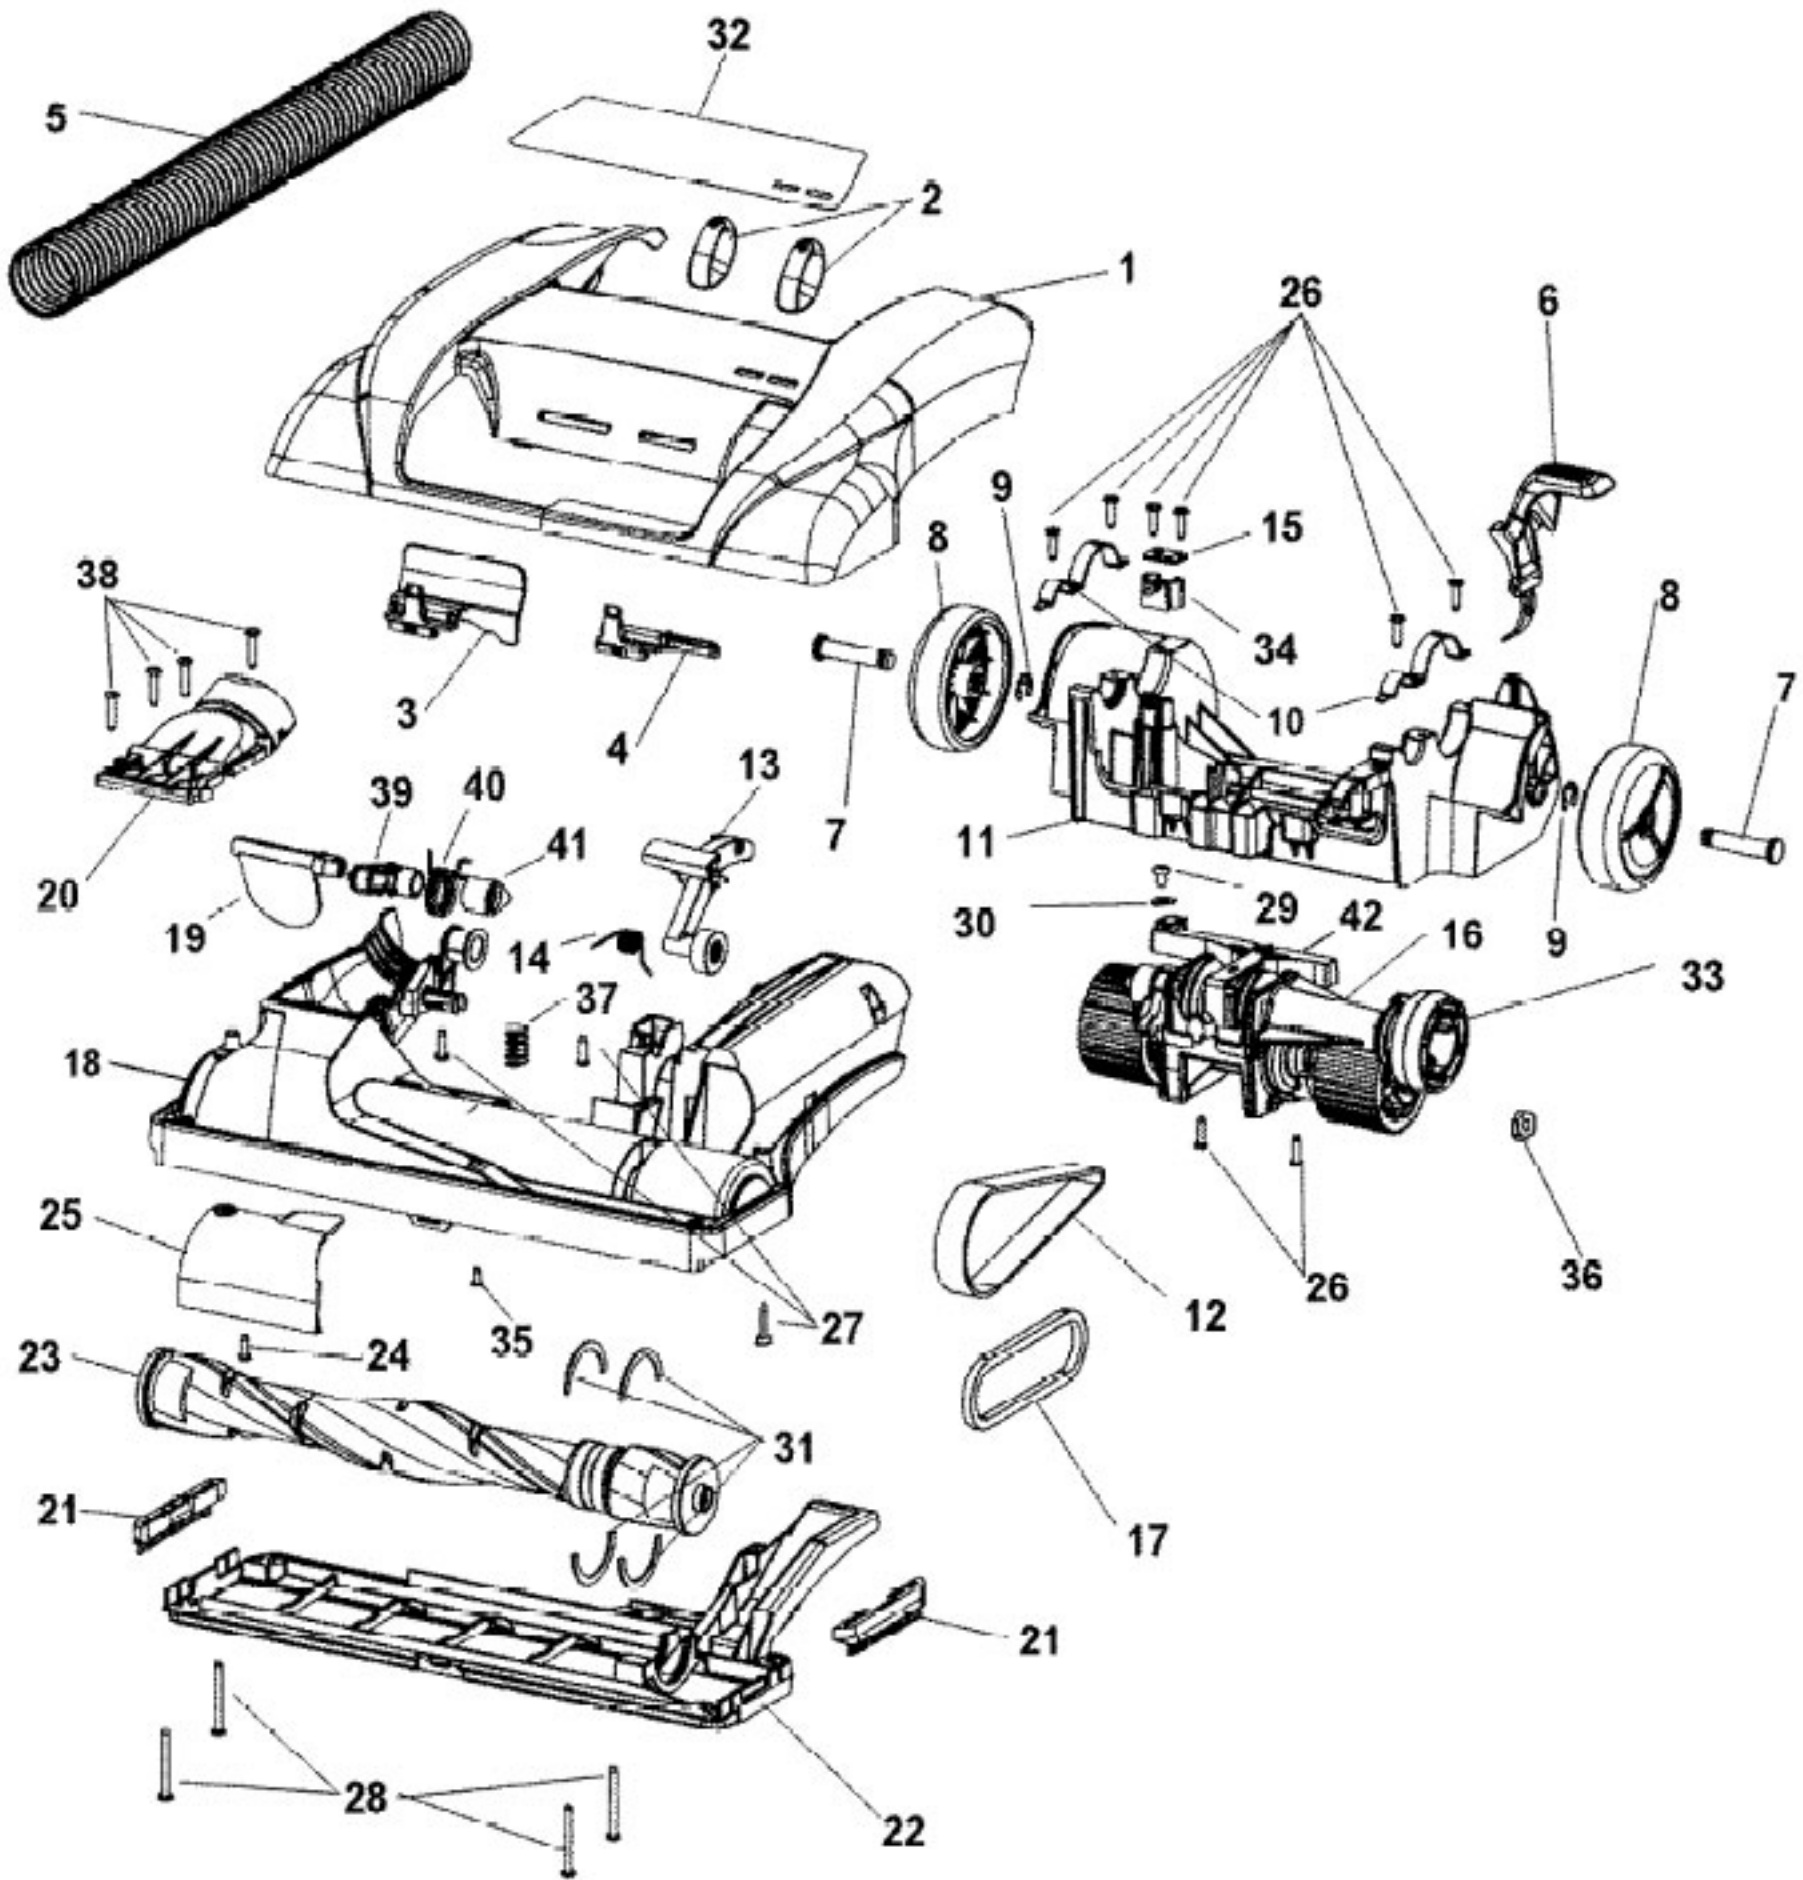

Item	Part Number	Part Description	Alt Part	Series	Qty
1	92001261	HOOD-AEA			1
2	38421099	ADJ KNOB-ABE			2
3	38563026	NOZZLE ADJ. CAM-AG			1
4	36143004	IDLER ARM LOCK			1
5	38671022	LOWER HOSE			1
6	38434023	HANDLE RELEASE PEDAL-AG			1
7	32434007	REAR AXLE			2
8	38522077	REAR WHEEL			2
9	160017--	LOCK RING			2
10	36131096	TRUNNION COVER-AY/FW			2
11	37241164	MAIN BODY-ABE			1
12	38528035	BELT-FLAT			1
13	43241006	IDLER PULLEY & BEARING ASSY			1
	43241004	IDLER ARM ASSEM-COMplete			1
14	38356014	TORSION SPRING			1
15	34125004	RETAINER-CONTROL CAB			1
16	43124016	POWER DRIVE ASSEM - SERVICE			1
17	38528034	V-BELT			1
18	37243034	AGIT HSG W/FURN GRD-AAN	37243042		1
19	38718013	VALVE DOOR-AG			1
20	38715017	VALVE COVER-AAN			1
21	39511004	LITTER PICKER			2
22	42245030	BOTTOM PLATE-SERVICE			1
23	48414069	AGITATOR ASSEMBLY	91001201		1
24	21479446	SCREW-SELF TAP			1
25	37243013	DUCT COVER-NOZZLE-AAN			1
26	21447242	SCREW-SELF TAPPING			8
27	21447228	SCREW-SELF-TAPPING			3
28	21447121	SCREW			4
29	21751010	SCREW			1
30	36128002	WASHER			1
31	38781053	AGITATOR PULLEY SEAL			4
32	91001074	HOOD-NAMEPLATE			1
33	38537013	DRIVE PULLEY			1
34	36131101	CONTROL CABLE SUPPORT			1
35	21447263	SCREW			1
36	160031--	NUT			1
37	38313037	NOZZLE SPRING			1
38	21447229	SCREW - SELF TAPPING	017001FW		1
39	38719049	VALVE ARM FRONT-AG			1
40	38358001	TORSION SPRING-V ARM			1
41	38719048	VALVE ARM REAR-AG			1
42	43143046	ACTUATOR ARM ASSEMBLY			1