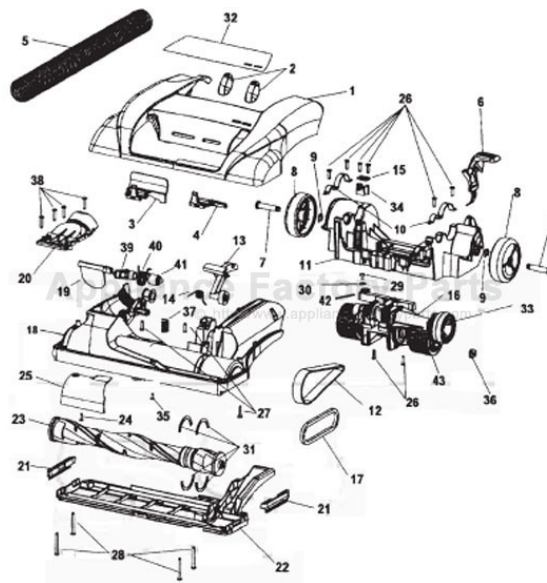

[Find Your HOOVER Vacuum Cleaner Parts - Select From 1456 Models](#)

----- Manual continues below part list -----