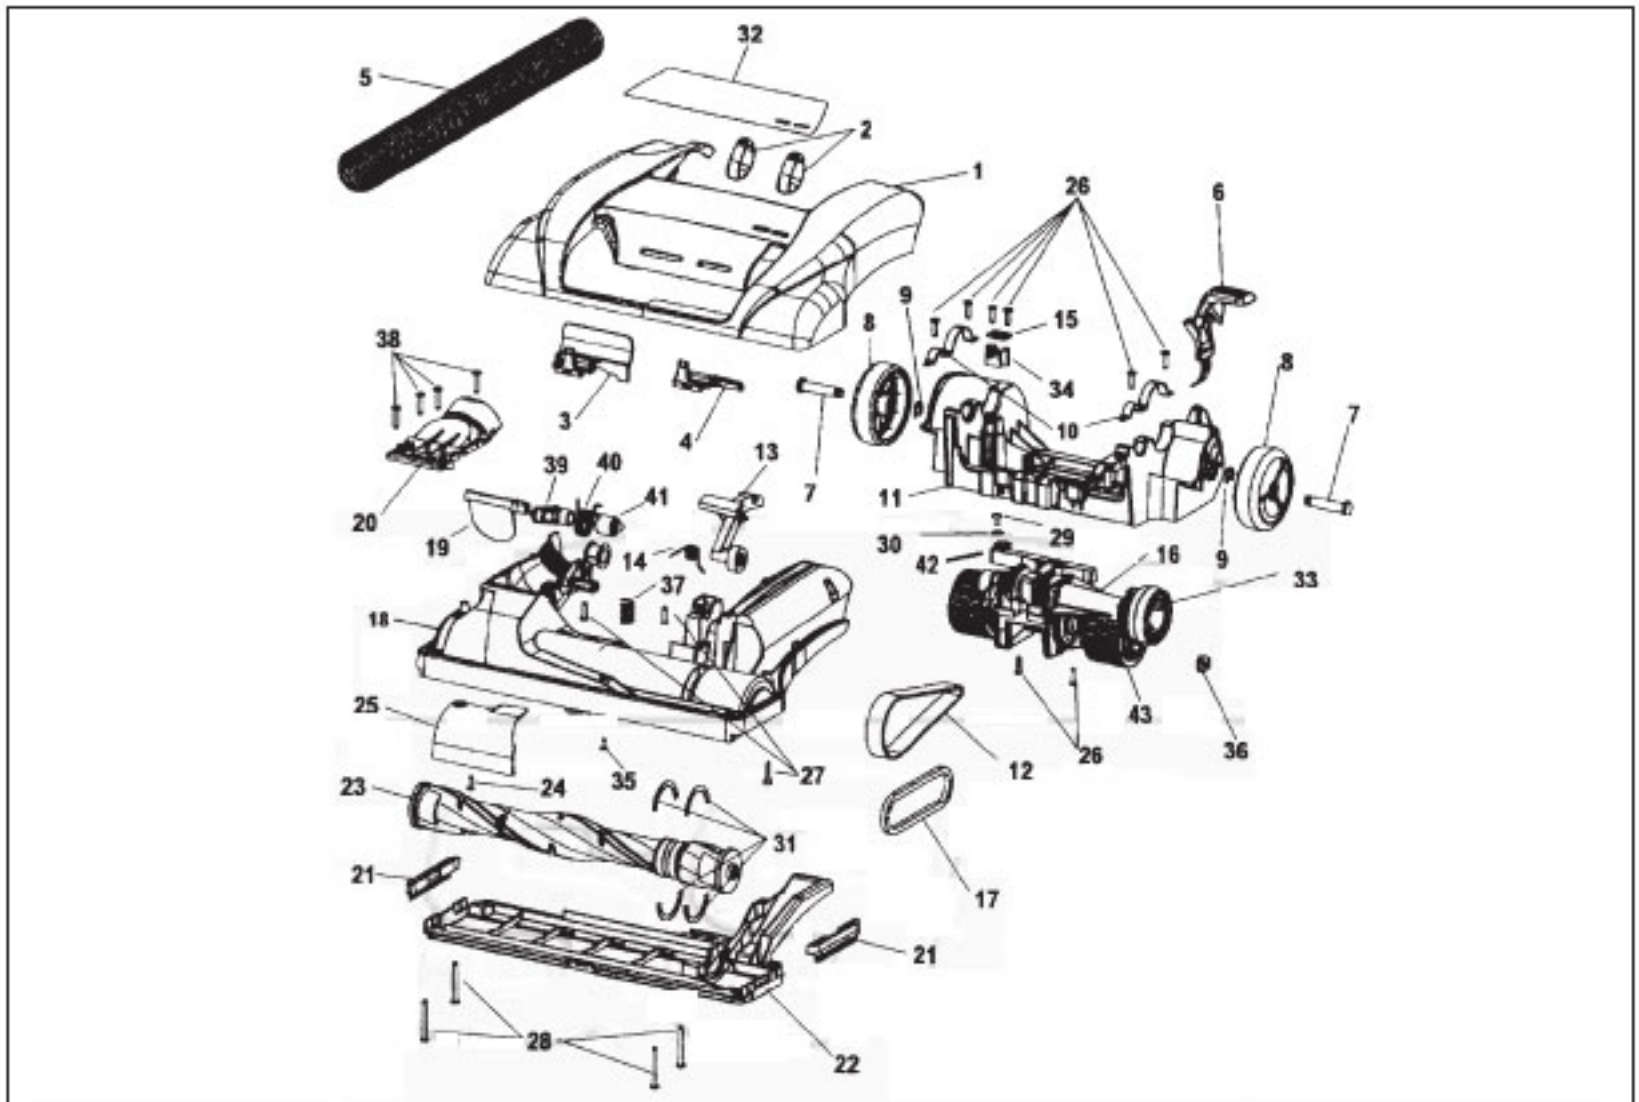

Original **HOOVER**

SELF PROPELLED - BAGLESS

Models U6625-900, U6630-900, U6655-900, U6660-900

KEY	PART NO	DESCRIPTION	KEY	PART NO	DESCRIPTION
1	H-37253365	Hood Assembly - AEX - U6625-900, U6630-900 (Inc. Items 2, 3, 4)	18	H-37243034	Agitator Housing - U6625-900, U6630-900, U6660-900 (Inc. Item 31)
1	H-37253367	Hood Assembly - AEM - U6655-900 (Inc. Items 2, 3, 4)	18	H-37243035	Agitator Housing - U6655-900 (Inc. item 31)
1	H-37253368	Hood Assembly - AG - U6660-900 (Inc. Items 2, 3, 4)	19	H-38718013	Valve Door
2	H-38421099	Adjustment Knob	20	H-38715017	Valve Cover
3	H-38563026	Nozzle Adjustment Cam	21	H-39511004	Litter Picker
4	H-36143004	Idler Arm Lock	22	H-42245030	Bottom plate (Includes Item 31)
5	H-38671022	Lower Hose	23	H-48414069	Agitator Assembly Complete
6	H-38434023	Handle Release Lever	24	H-21479446	Screw
7	H-32434008	Rear Axle	25	H-37243013	Duct Cover Nozzle
8	H-38522077	Rear Wheel - U6625-900, U6630-900, U6660-900	26	H-21447242	Screw
8	H-43244005	Rear Wheel - U6655-900	27	H-21447228	Screw
9	H-160017	Retaining Ring	28	H-21447121	Screw- Bottom Plate
10	H-36131096	Trunnion Cover	29	H-21751010	Screw - Special
11	H-37241164	Main Body- ABE	30	H-36128002	Washer
12	H-38528035	Flat Belt	31	H-38781053	Agitator Pulley Seal
13	H-43241004	Idler Arm Assembly	32	H-51438015	Hood Nameplate
	H-43241006	Idler Arm Pulley (Only)	33	H-38537013	Drive Pulley
14	H-38356014	H-Torsion Spring	34	H-36131101	Control Cable Support
15	H-34125004	Retainer - Control Cable	35	H-21447263	Screw
16	H-43124016	Power Drive Assembly	36	H-160031	Nut
17	H-38528034	V Belt - Agitator	37	H-38313037	Spring
			38	H-21479345	Screw
			39	H-38719049	Valve Arm - Front
			40	H-38358001	Spring
			41	H-38719048	Valve Arm - Rear
			42	H-43143046	Actuator Arm
			43	H-163340	Power Drive Wheel