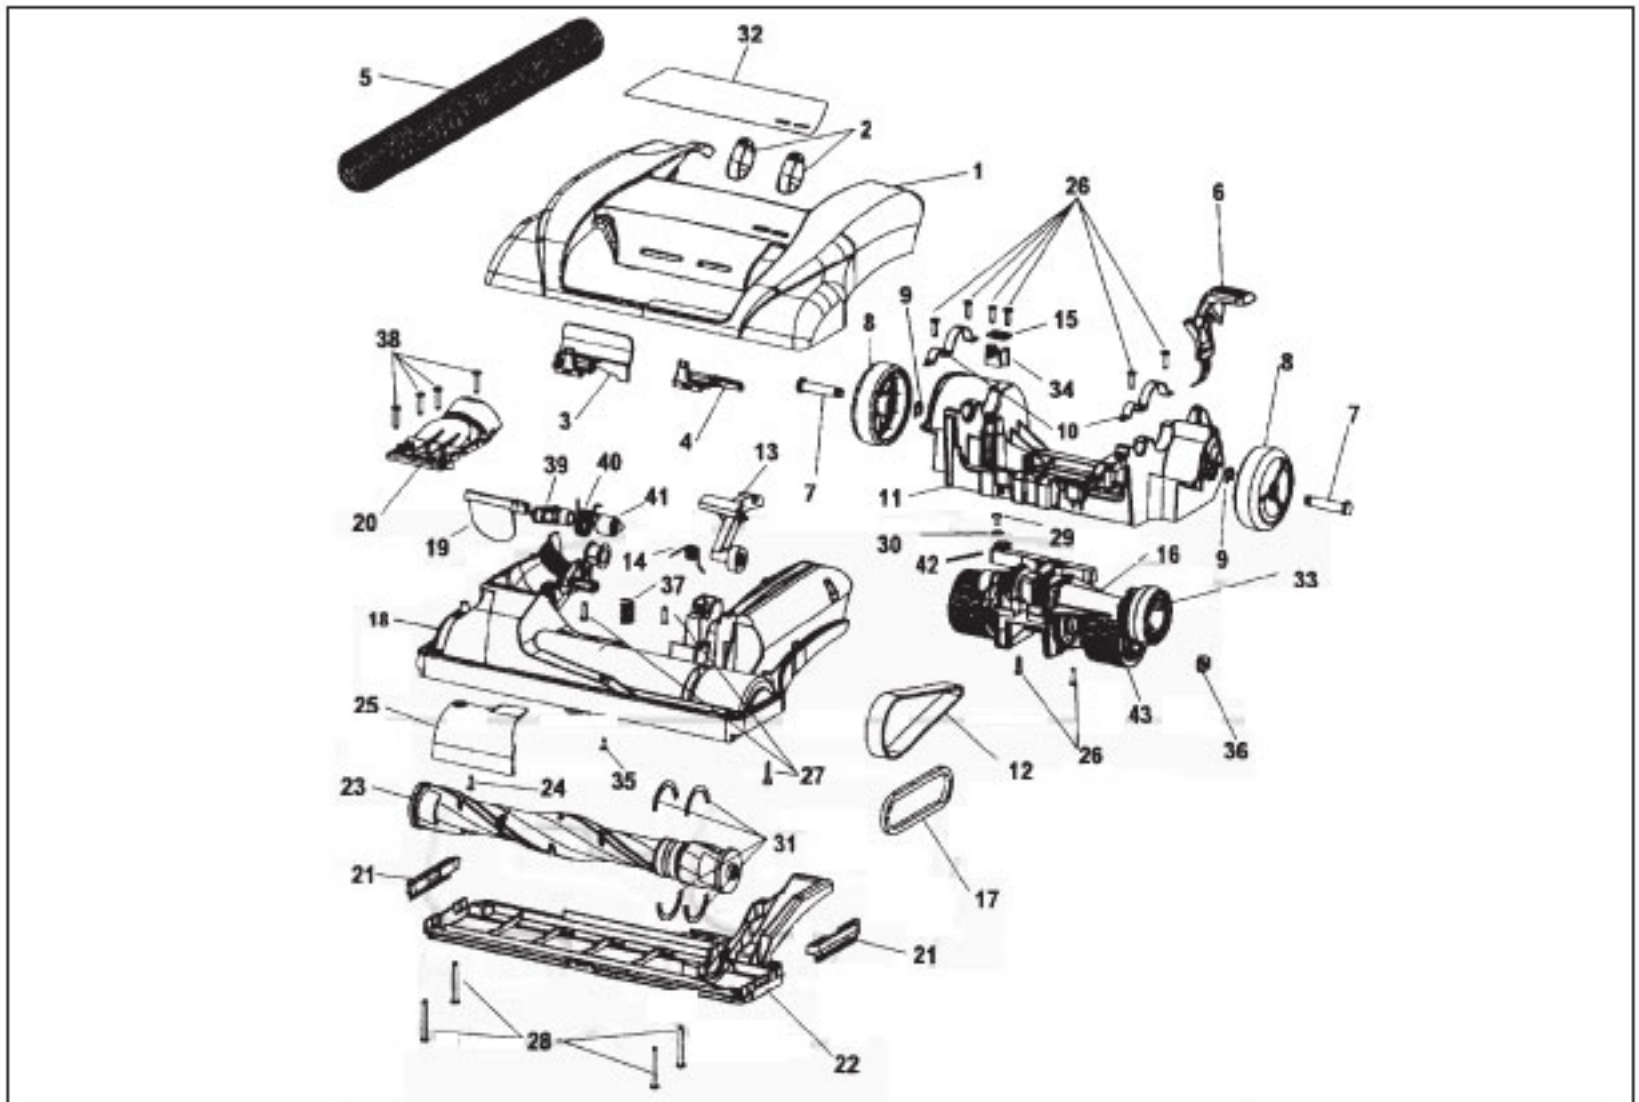

# Original **HOOVER**

SELF PROPELLED - BAGLESS

Models U6625-900, U6630-900, U6655-900, U6660-900

KEY	PART NO	DESCRIPTION	KEY	PART NO	DESCRIPTION
1	H-37253365	Hood Assembly - AEX - U6625-900, U6630-900 (Inc. Items 2, 3, 4)	18	H-37243034	Agitator Housing - U6625-900, U6630-900, U6660-900 ( Inc. Item 31)
1	H-37253367	Hood Assembly - AEM - U6655-900 (Inc. Items 2, 3, 4)	18	H-37243035	Agitator Housing - U6655-900 (Inc. item 31)
1	H-37253368	Hood Assembly - AG - U6660-900 (Inc. Items 2, 3, 4)	19	H-38718013	Valve Door
2	H-38421099	Adjustment Knob	20	H-38715017	Valve Cover
3	H-38563026	Nozzle Adjustment Cam	21	H-39511004	Litter Picker
4	H-36143004	Idler Arm Lock	22	H-42245030	Bottom plate (Includes Item 31)
5	H-38671022	Lower Hose	23	H-48414069	Agitator Assembly Complete
6	H-38434023	Handle Release Lever	24	H-21479446	Screw
7	H-32434008	Rear Axle	25	H-37243013	Duct Cover Nozzle
8	H-38522077	Rear Wheel - U6625-900, U6630-900, U6660-900	26	H-21447242	Screw
8	H-43244005	Rear Wheel - U6655-900	27	H-21447228	Screw
9	H-160017	Retaining Ring	28	H-21447121	Screw- Bottom Plate
10	H-36131096	Trunnion Cover	29	H-21751010	Screw - Special
11	H-37241164	Main Body- ABE	30	H-36128002	Washer
12	H-38528035	Flat Belt	31	H-38781053	Agitator Pulley Seal
13	H-43241004	Idler Arm Assembly	32	H-51438015	Hood Nameplate
	H-43241006	Idler Arm Pulley (Only)	33	H-38537013	Drive Pulley
14	H-38356014	H-Torsion Spring	34	H-36131101	Control Cable Support
15	H-34125004	Retainer - Control Cable	35	H-21447263	Screw
16	H-43124016	Power Drive Assembly	36	H-160031	Nut
17	H-38528034	V Belt - Agitator	37	H-38313037	Spring
			38	H-21479345	Screw
			39	H-38719049	Valve Arm - Front
			40	H-38358001	Spring
			41	H-38719048	Valve Arm - Rear
			42	H-43143046	Actuator Arm
			43	H-163340	Power Drive Wheel

# HOOVER Original

SELF PROPELLED - BAGLESS

Models U6625-900, U6630-900, U6655-900, U6660-900

# Original **HOOVER**