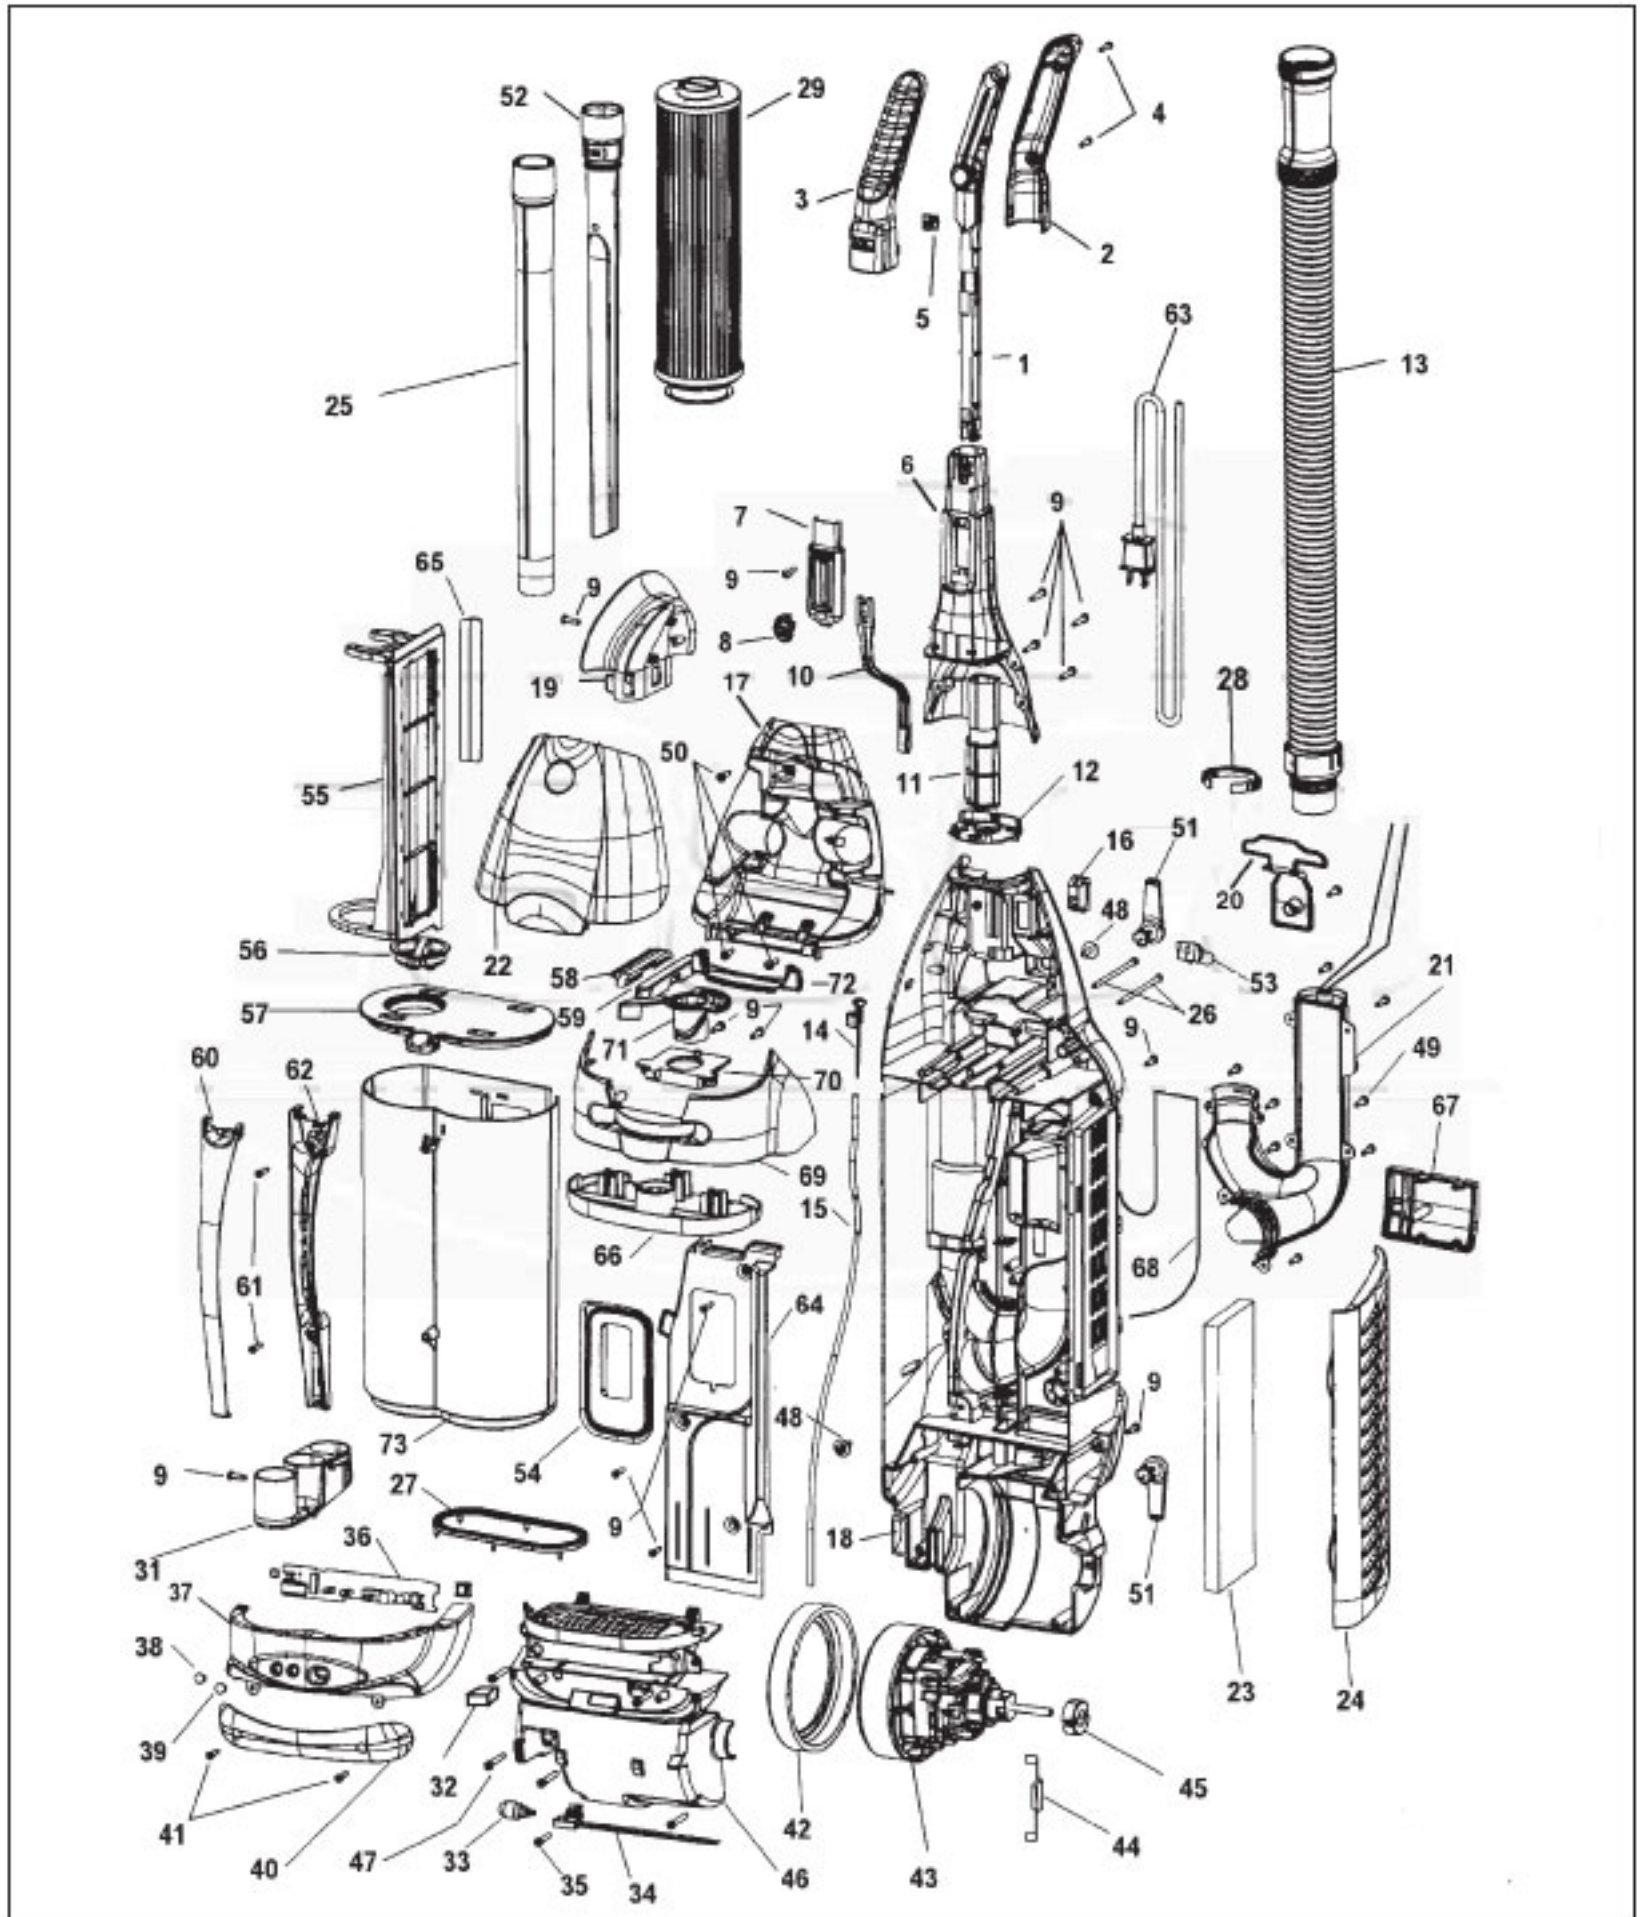

# Original **HOOVER**

SELF PROPELLED - BAGLESS

Models U6625-900, U6630-900, U6655-900, U6660-900

KEY	PART NO	DESCRIPTION	KEY	PART NO	DESCRIPTION
1	H-37253365	Hood Assembly - AEX - U6625-900, U6630-900 (Inc. Items 2, 3, 4)	18	H-37243034	Agitator Housing - U6625-900, U6630-900, U6660-900 ( Inc. Item 31)
1	H-37253367	Hood Assembly - AEM - U6655-900 (Inc. Items 2, 3, 4)	18	H-37243035	Agitator Housing - U6655-900 (Inc. item 31)
1	H-37253368	Hood Assembly - AG - U6660-900 (Inc. Items 2, 3, 4)	19	H-38718013	Valve Door
2	H-38421099	Adjustment Knob	20	H-38715017	Valve Cover
3	H-38563026	Nozzle Adjustment Cam	21	H-39511004	Litter Picker
4	H-36143004	Idler Arm Lock	22	H-42245030	Bottom plate (Includes Item 31)
5	H-38671022	Lower Hose	23	H-48414069	Agitator Assembly Complete
6	H-38434023	Handle Release Lever	24	H-21479446	Screw
7	H-32434008	Rear Axle	25	H-37243013	Duct Cover Nozzle
8	H-38522077	Rear Wheel - U6625-900, U6630-900, U6660-900	26	H-21447242	Screw
8	H-43244005	Rear Wheel - U6655-900	27	H-21447228	Screw
9	H-160017	Retaining Ring	28	H-21447121	Screw- Bottom Plate
10	H-36131096	Trunnion Cover	29	H-21751010	Screw - Special
11	H-37241164	Main Body- ABE	30	H-36128002	Washer
12	H-38528035	Flat Belt	31	H-38781053	Agitator Pulley Seal
13	H-43241004	Idler Arm Assembly	32	H-51438015	Hood Nameplate
	H-43241006	Idler Arm Pulley (Only)	33	H-38537013	Drive Pulley
14	H-38356014	H-Torsion Spring	34	H-36131101	Control Cable Support
15	H-34125004	Retainer - Control Cable	35	H-21447263	Screw
16	H-43124016	Power Drive Assembly	36	H-160031	Nut
17	H-38528034	V Belt - Agitator	37	H-38313037	Spring
			38	H-21479345	Screw
			39	H-38719049	Valve Arm - Front
			40	H-38358001	Spring
			41	H-38719048	Valve Arm - Rear
			42	H-43143046	Actuator Arm
			43	H-163340	Power Drive Wheel

# HOOVER Original

SELF PROPELLED - BAGLESS

Models U6625-900, U6630-900, U6655-900, U6660-900

# Original **HOOVER**