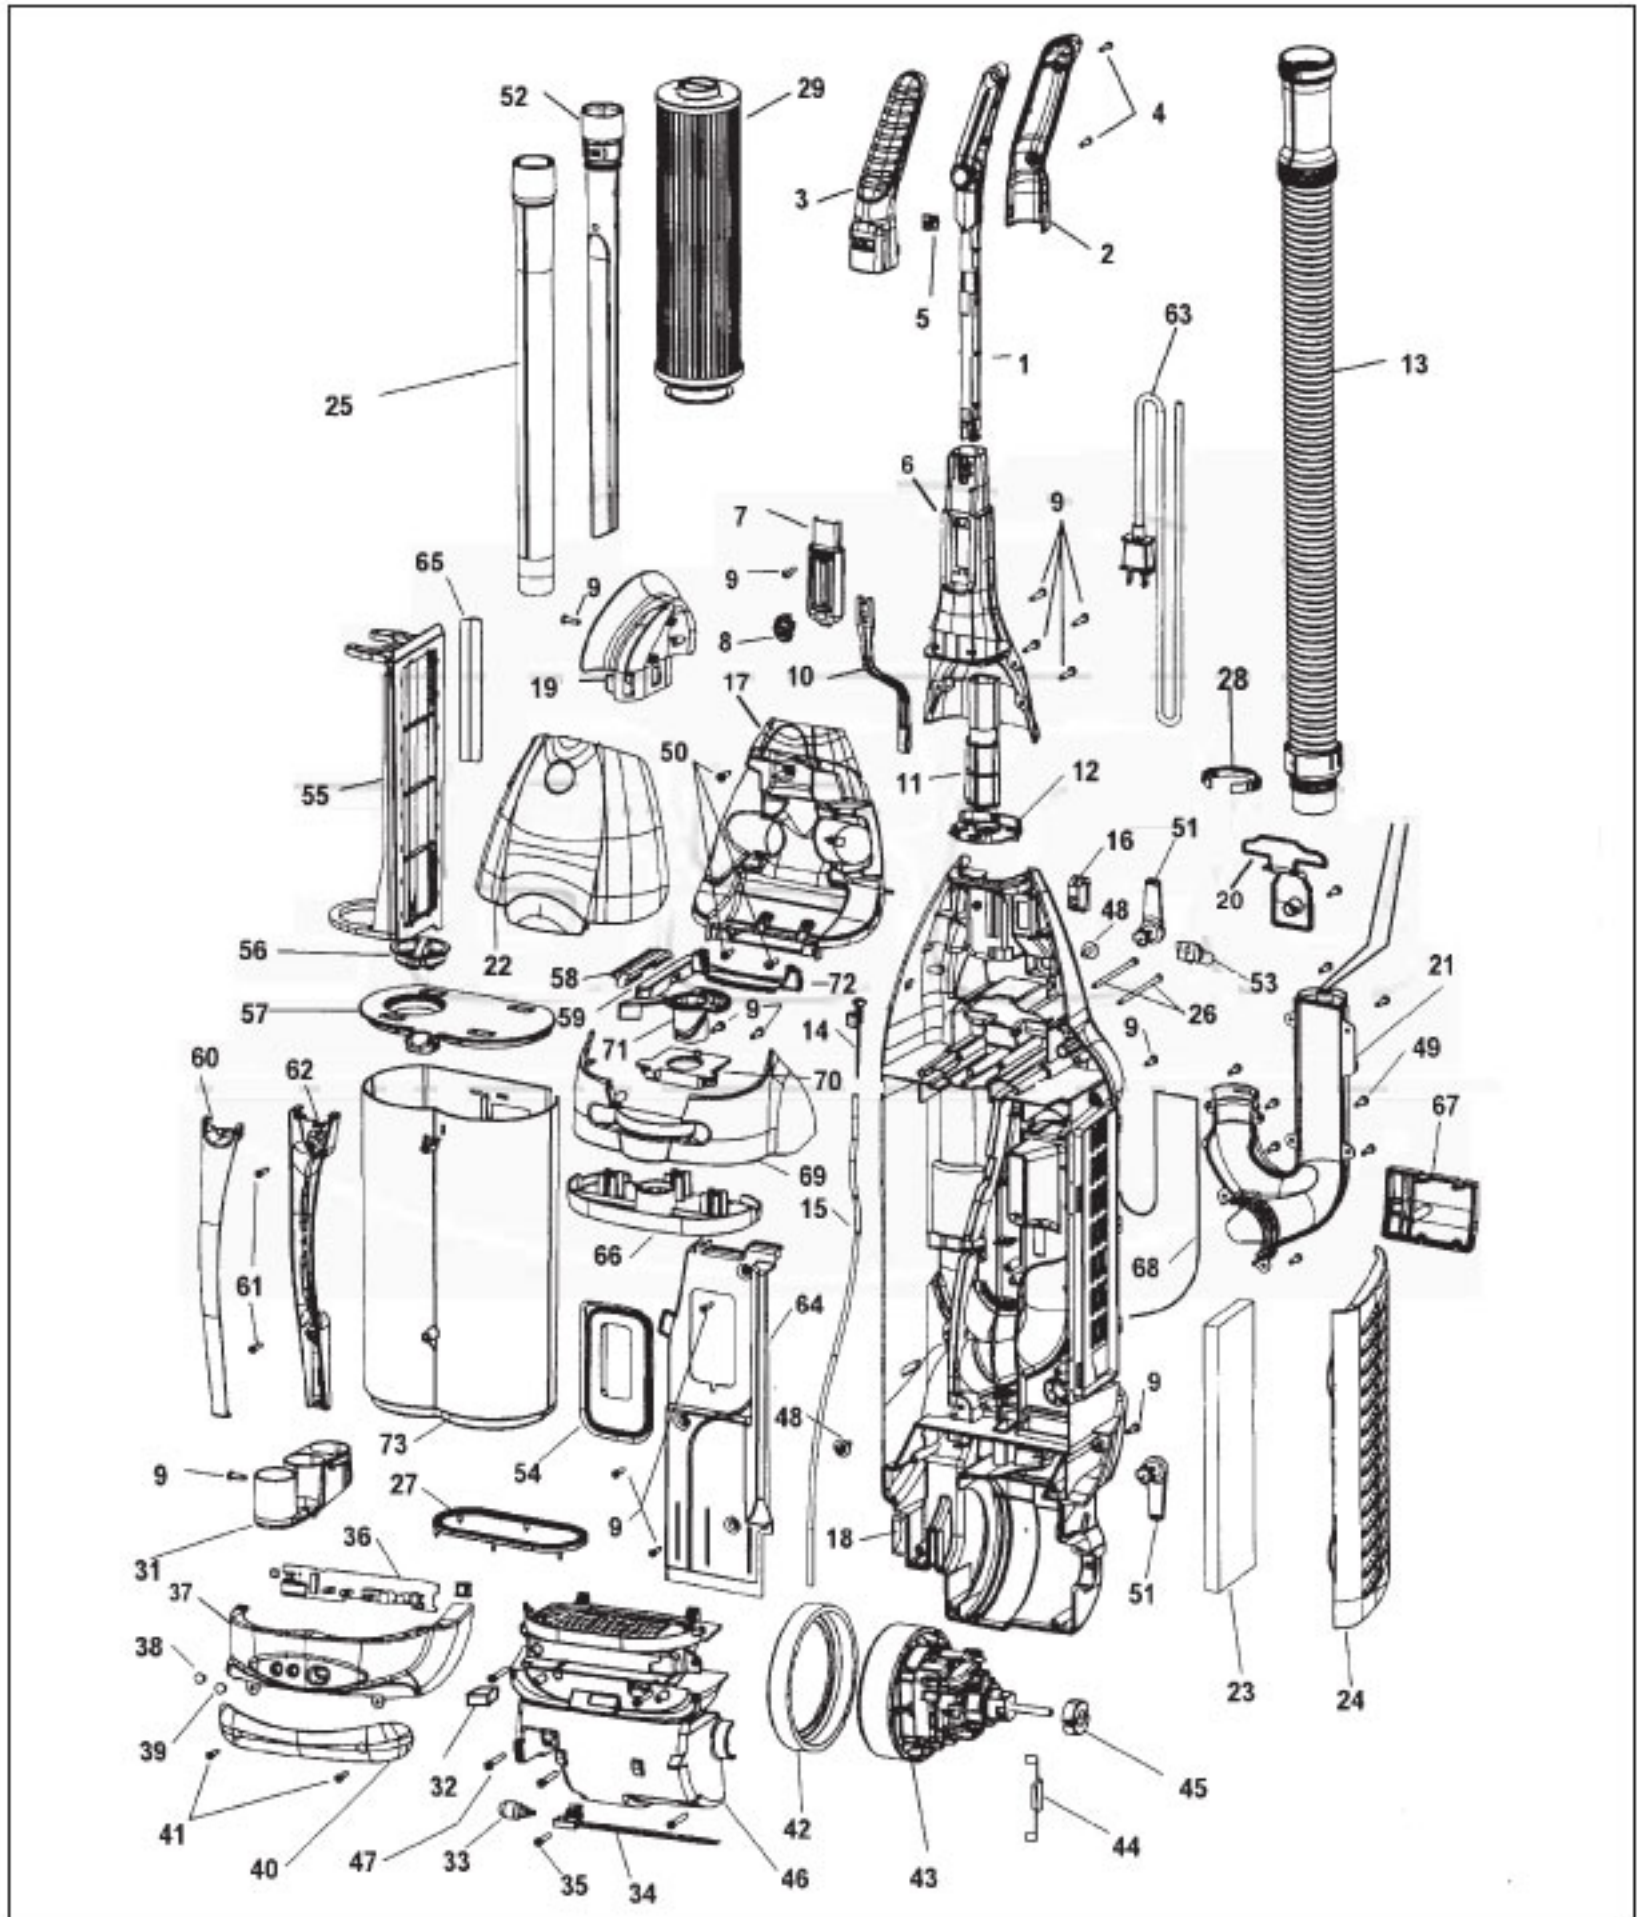

HOOVER Original

SELF PROPELLED - BAGLESS

Models U6625-900, U6630-900, U6655-900, U6660-900

Original **HOOVER**

SELF PROPELLED – BAGLESS

Models U6625-900, U6630-900, U6655-900, U6660-900

KEY	PART NO	DESCRIPTION
1	H-38512001	Grip Rod
2	H-39454068	Handle Grip - Back
3	H-39454071	Handle Grip - Front (Inc. item 5)
4	H-21447228	Screw (2)
5	H-36142004	Drive Control Pin
6	H-39466053	Upper Handle (Inc. items 7, 8, 9,10,11)
7	H-37258119	Switch Rod Pocket
8	H-38421098	Switch Button
9	H-21447242	Screw
10	H-38458062	Switch Rod
11	H-36436014	Handle Sleeve
12	H-36923012	Rod Guide
13	H-43434073	Hose Assembly
14	H-43211019	Control Cable
15	H-66661205	Control Cable Tube
16	H-28161067	Switch
17	H-36433157	Tool Holder
18	H-37259010	Dirt Cup Hsg. (Inc. items 15, 16, 48)
19	H-36433159	Hose Holder Housing
20	H-37259018	Rear Cover
21	H-47823006	EDF Duct / Mic Assembly
22	H-37257269	Tool Door
23	H-40110006	Final Filter
24	H-38769007	Final Filter Grille
25	H-38634078	Extension Tube
26	H-21447246	Screw
27	H-38785017	Exhaust Seal
28	H-36172014	Clip
29	H-40140201	Cartridge Filter
31	H-36433158	Wand / Hose Holder
32	H-34131019	Wire Opening Plug
33	H-27313101	Bulb
34	H-47173024	Wiring Harness
35	H-21447072	Screw
36	H-46851034	Printed Circuit Board
37	H-37246135	EDF Cover - AEX - U6625-900, U6630-900
37	H-246137	EDF Cover-AEM - U6655-900
37	H-246138	EDF Cover - AG - U6660-900
38	H-27352031	Snap in Lens - Green
39	H-27352030	Snap in Lens - Red
40	H-39383115	Lens
41	H-21447228	Screw
42	H-36322035	Motor Mount - Large
43	H-43576191	Motor Assembly
44	H-28382088	Thermal Protector
45	H-36322030	Motor Mount - Small
46	H-37196155	Motor Cover
47	H-21447230	Screw
48	H-23149001	Tapping Screw and Washer Assembly
49	H-21447266	Screw
50	H-21447072	Screw
51	H-3944201P	Cord Wrap
52	H-38617029	Crevice Tool - Long
53	H-36215028	Cord Protector
54	H-38783028	Inlet Seal
55	H-36426051	Pre-Filter Assembly
56	H-38411010	Knob - Cartridge Filter
57	H-37249011	Dirt Cup Lid
58	H-39511004	Litter Picker
59	H-36131111	Pre-Filter Brush Holderr (Inc. Item 58)

KEY	PART NO	DESCRIPTION
60	H-39457021	Dirt Cup Handle Cover - AEX- U6625-900, U6630-900
60	H-39457024	Dirt Cup Handle Cover - AEM - U6655-900
60	H-39457025	Dirt Cup Handle Cover - AG - U6660-900
61	H-21447045	Screw
62	H-39457022	Dirt Cup Handle - ABE
63	H-46383331	Attachment Cord Assembly - 35 ft
64	H-37259017	Muffler/Wire Cover
65	H-39512020	Expulsion Blade
66	H-38567035	Latch Cover - AEX - U6625-900, U6630-900
66	H-38567037	Latch Cover - AEM - U6655-900
66	H-38567038	Latch Cover - AG - U6660-900
67	H-37255015	Muffler Cover - Rear - ABE
68	H-38781060	Gasket
69	H-37258145	Note: All Latch Cover Shrouds include items 9 & 70 Latch Cover Shroud-AEX- U6625-900, U6630-900
69	H-37258152	Latch Cover Shroud - AEM - U6655-900
69	H-37258153	Latch Cover Shroud - AG - U6660-900
70	H-36155013	Latch Sleeve
71	H-38562007	Lid / Latch Cam -ABR
72	H-37258146	Cam Slot Cap - AEX - U6625-900, U6630-900
72	H-37258148	Cam Slot Cap - AEM - U6655-900
72	H-37258149	Cam Slot Cap - AG - U6660-900
73	H-38775084	Dirt C up
Items Not Illustrated		
	H-27618508	Wire Connector
	H-49811074	Lead Wire White - (From cord to motor)
	H-49811070	Lead Wire Orange - (Cord to switch)
Tools		
	H-43414174	Dusting Brush Assembly
	H-3861401E	Furniture Nozzle
	H-49129007	Turbine Powered Hand Tool U6625-900, U6630-900
	H-49129010	Turbine Powered Hand Tool U6655-900
	H-49129014	Turbine Powered Hand Tool U6660-900
	H-43434073	Hose Assembly - Extra - U6625-900, U6655-900, U6660-900