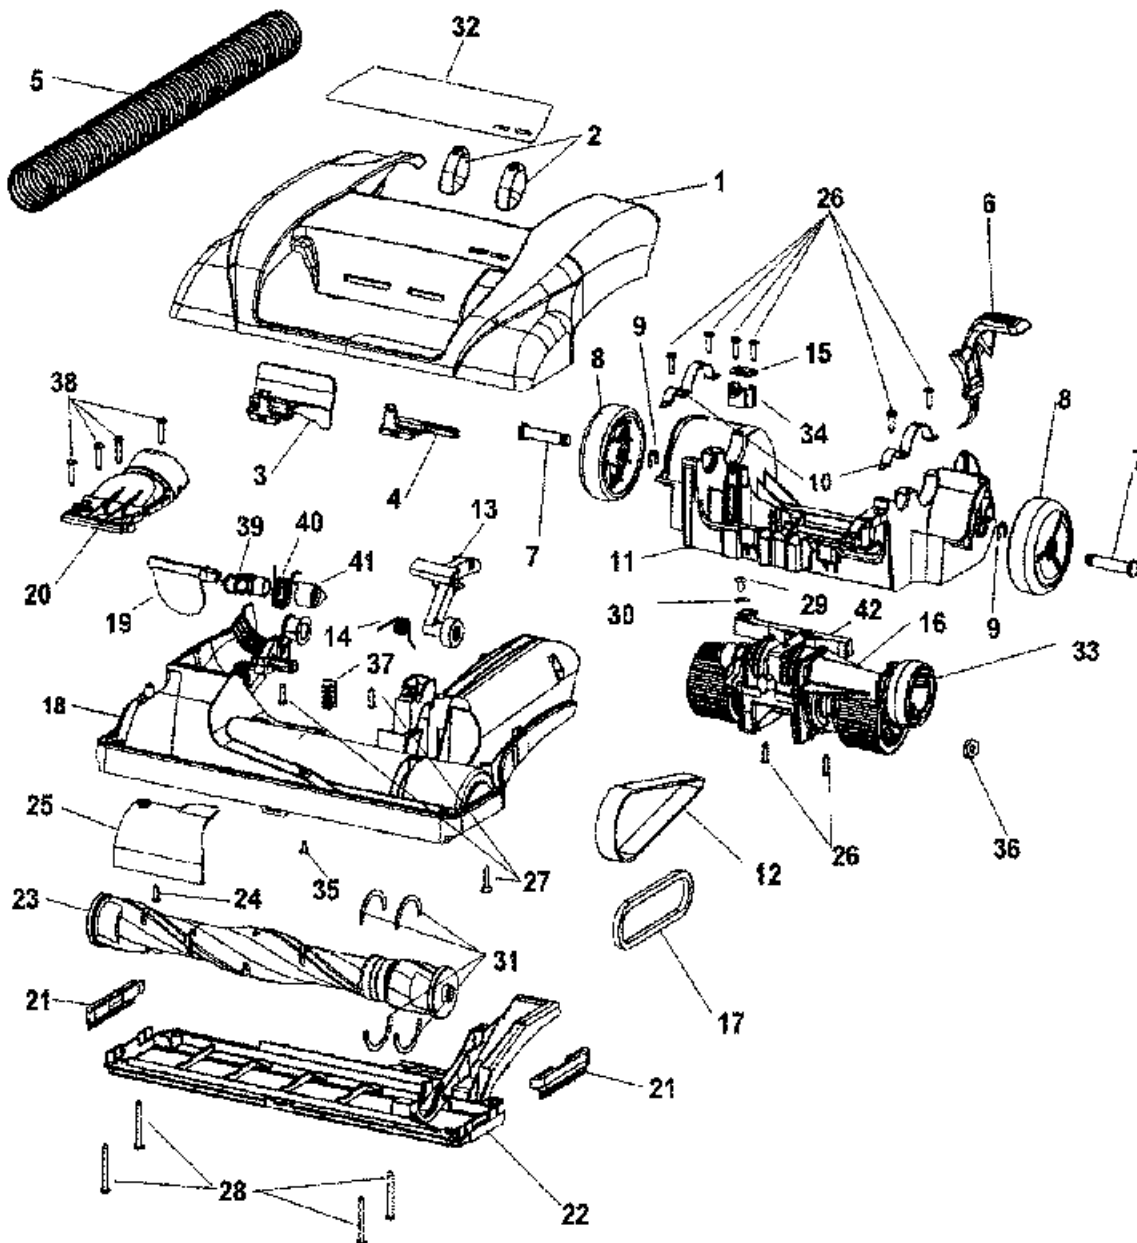

## ASSEMBLY SCHEMATIC

U6630-900  
U6634-900  
UH60000  
UH60010

SELF PROPELLED BAGLESS  
**WINDTUNNEL™**

PART LISTING

[MODEL No.](#)

U6630-900  
 U6634-900  
 UH60000  
 UH60010

ITEM	PART NUMBER	MODELS TO FIT	PART DESCRIPTION
1	92001080	U6630900	HOOD - TITANIUM GOLD METALLIC
	37253365	U6634900	HOOD - ELECTRON BLUE METALLIC
	37253A96	UH60000	HOOD - ALLUMINUM ALLOY METALLIC
	37253B06	UH60010	HOOD - GRAPHITE GRAY METALLIC
2	38421099	ALL	ADJUSTMENT KNOB - DARK CHARCOAL GRAY
3	38563026	ALL	NOZZLE ADJUSTMENT CAM - BLACK
4	36143004	ALL	IDLER ARM LOCK
5	38671022	ALL	LOWER HOSE
6	38434023	ALL	HANDLE RELEASE PEDAL - BLACK
7	32434007	ALL	REAR AXEL
8	38522077	ALL	REAR WHEEL
9	160017--	ALL	LOCK RING
10	36131096	ALL	TRUNNION COVER - ZINC/PHOSPHATE
11	37241164	U6630900, U6634900	MAIN BODY - DARK CHARCOAL GRAY
	37241187	UH60000, UH60010	MAIN BODY - SHADOW GRAY
12	38528035	ALL	FLAT BELT
13	43241004	ALL	IDLER ARM ASSEMBLY <b>ORDER 43241003 AND 51619006</b>
	43241003	ALL	IDLER ARM ASSEMBLY
	51619006	ALL	LABEL - ON/OFF BRUSH ROLL
13	43241006	ALL	IDLER PULLEY & BEARING ASSEMBLY
14	38356014	ALL	TORSION SPRING
15	34125004	ALL	RETAINER - CONTROL CAB POWER DRIVE
16	43124016	ALL	POWER DRIVE ASSEMBLY
17	38528034	ALL	V - BELT
18	37243042	ALL	AGITATOR HOUSING W/FURNITURE GUARD
19	38718013	ALL	VALVE DOOR - BLACK
20	38715017	ALL	VALVE COVER - TRANSPARENT LIGHT GRAY
21	39511004	ALL	LITTER PICKER
22	42245030	ALL	BOTTOM PLATE / NOZZLE GUARD
23	48414160	ALL	AGITATOR / BRUSH ROLL ASSEMBLY
24	21479446	ALL	SCREW - SELF TAPPING
25	37243013	ALL	DUCT COVER NOZZLE - TRANSPARENT GRAY
26	21447242	ALL	SCREW - SELF TAPPING
27	21447228	ALL	SCREW - SELF TAPPING
28	21447121	ALL	SCREW - SELF TAPPING