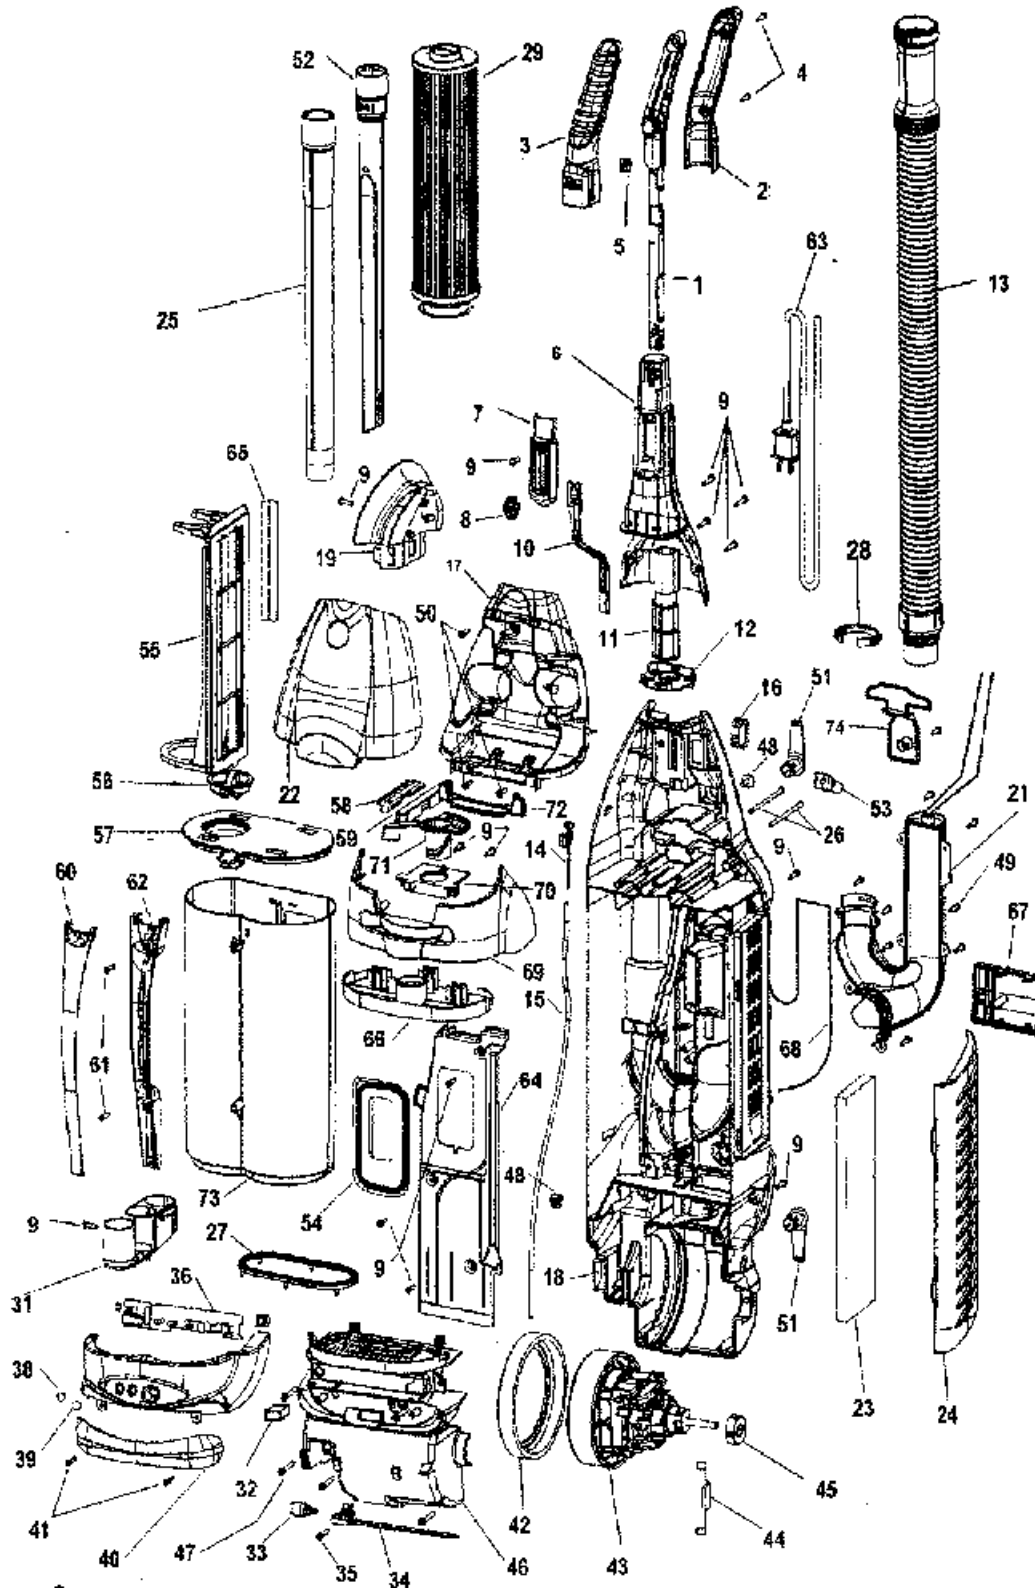

SELF PROPELLED BAGLESS WINDTUNNEL™

ASSEMBLY SCHEMATIC

SELF PROPELLED BAGLESS
WINDTUNNEL™

PART LISTING

ITEM	PART NUMBER	MODELS TO FIT	PART DESCRIPTION
1	38512001	ALL	UPPER HANDLE GRIP ROD
2	39454068	ALL	HANDLE GRIP - BACK
3	39454084	ALL	HANDLE GRIP - FRONT
4	21447228	ALL	SCREW - SELF TAPPING
5	36142004	U6630900, UH60000, UH60010	DRIVE CONTROL PIN
	36142002	U6634900	DRIVE CONTROL PIN
6	39466110	U6630900, U6634900	UPPER HANDLE - DARK CHARCOAL GRAY
	39466137	UH60000, UH60010	UPPER HANDLE - ALLUMINUM ALLOY
7	37258119	ALL	SWITCH ROD POCKET
8	38421098	U6630900	SWITCH BUTTON - DEEP SAND
	92001082	U6634900, UH60000, UH60010	SWITCH BUTTON - GRAPHITE GRAY
9	21447242	ALL	SCREW - SELF TAPPING
10	38458062	ALL	SWITCH ROD - DARK CHARCOAL GRAY
11	36436014	ALL	HANDLE SLEEVE
12	36923012	ALL	ROD GUIDE - DARK CHARCOAL GRAY
13	43434267	ALL	HOSE ASSEMBLY DELUXE
14	43211019	ALL	CONTROL CABLE - PUSH/PULL
15	66661205	ALL	CONTROL CABLE TUBE
16	28161067	ALL	SWITCH - .025 TERMINAL
17	36433157	ALL	TOOL HOLDER - DARK CHARCOAL GRAY
18	37259010	U6630900, U6634900	DIRT CUP HOUSING - DARK CHARCOAL GRAY
	37259034	UH60000, UH60010	DIRT CUP HOUSING - ALLUMINUM ALLOY
19	36433159	U6630900, U6634900	UPPER WAND/HOSE HOLDER
	36433267	UH60000, UH60010	UPPER WAND/HOSE HOLDER - SHADOW
20		ALL	PART NOT AVAILABLE
21	47823006	ALL	EDF MICRO/DUST ASSEMBLY
22	37257269	ALL	TOOL DOOR - CLEAR
23	40110006	ALL	FINAL FILTER - 2 PACK
24	38769009	U6630900, U6634900	FINAL FILTER GRILL - SMOKE TRANSPARENT
	38769038	UH60000, UH60010	FINAL FILTER GRILL - ALLUMINUM ALLOY
25	38634078	ALL	EXTENSION TUBE - BLACK
26	21447246	ALL	SCREW - SV 3.125"
27	38785017	ALL	EXHAUST SEAL - BLACK
28	36172014	ALL	HOSE RETAINING CLIP - BLACK

U6630-900
U6634-900
UH60000
UH60010