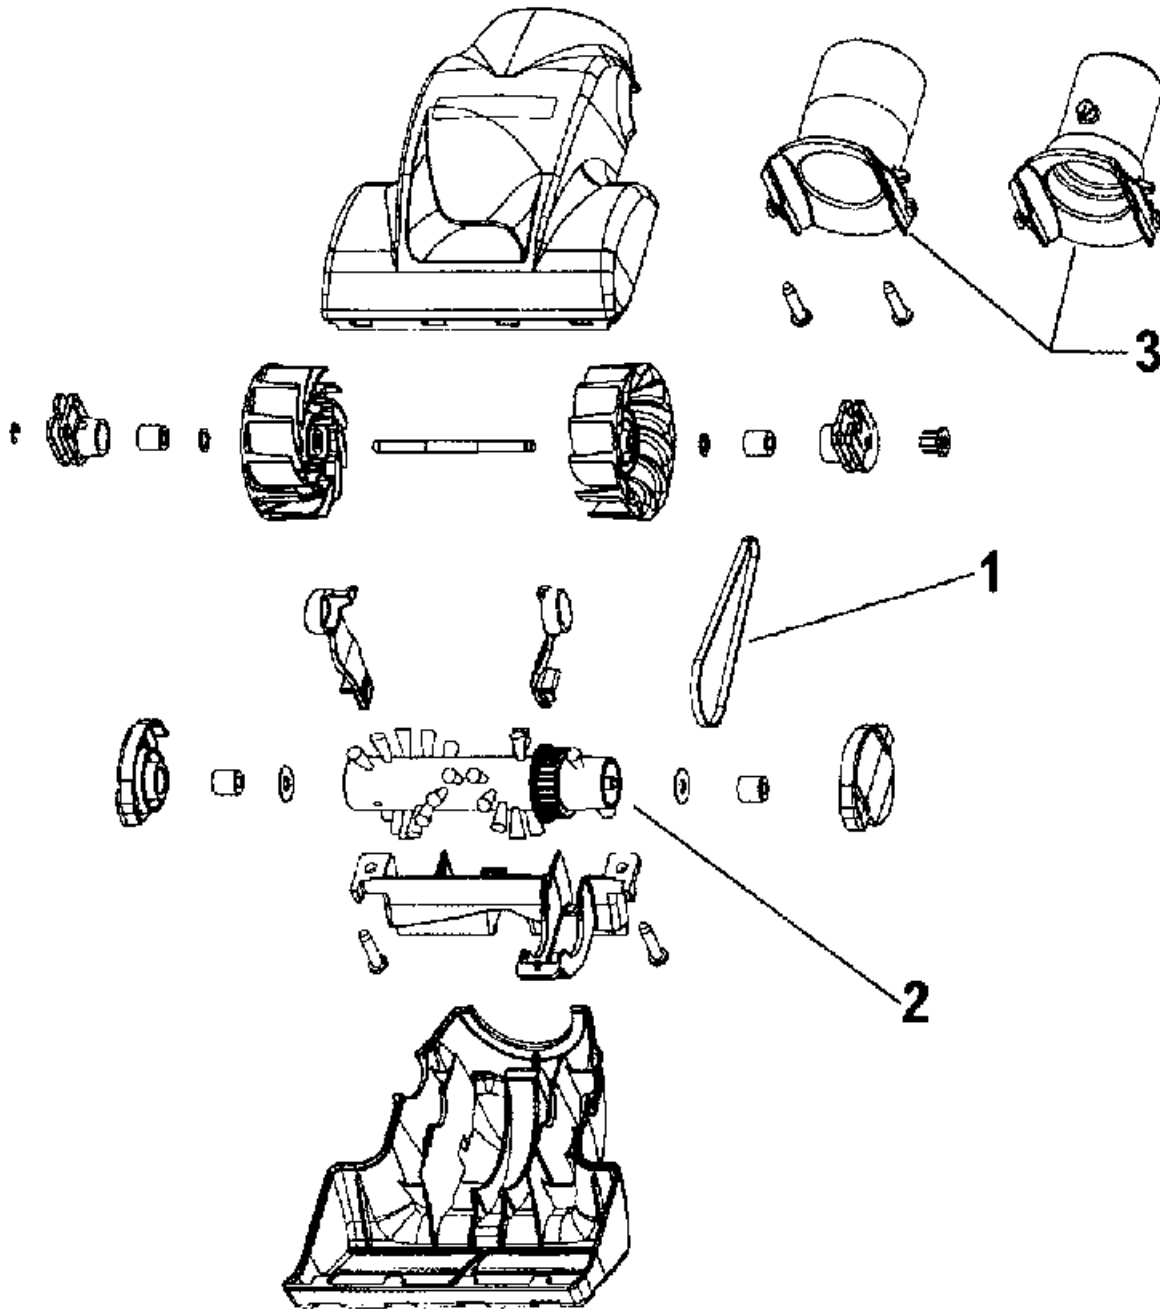

SELF PROPELLED BAGLESS
WINDTUNNEL™

PART LISTING

ITEM	PART NUMBER	MODELS TO FIT	PART DESCRIPTION
29	21751010	ALL	SCREW
30	36128002	ALL	WASHER
31	38781053	ALL	AGITATOR PULLEY SEAL
32	51438015	U6630900, U6634900	HOOD NAME PLATE
	51438036	UH60000, UH60010	HOOD NAME PLATE
33	38537013	ALL	DRIVE PULLEY
34	36131101	ALL	CONTROL CABLE SUPPORT
35	21447263	ALL	SCREW
36	160031--	ALL	NUT
37	38313037	ALL	NOZZLE SPRING
38	017001FW	ALL	SCREW - SELF TAPPING
39	38719049	ALL	VALVE ARM FRONT - BLACK
40	38358001	ALL	TORSION SPRING - VALVE ARM
41	38719048	ALL	VALVE ARM REAR - BLACK
42	43143046	ALL	ACTUATOR ARM ASSEMBLY

U6630-900
U6634-900
UH60000
UH60010

U6630-900
U6634-900
UH60000
UH60010