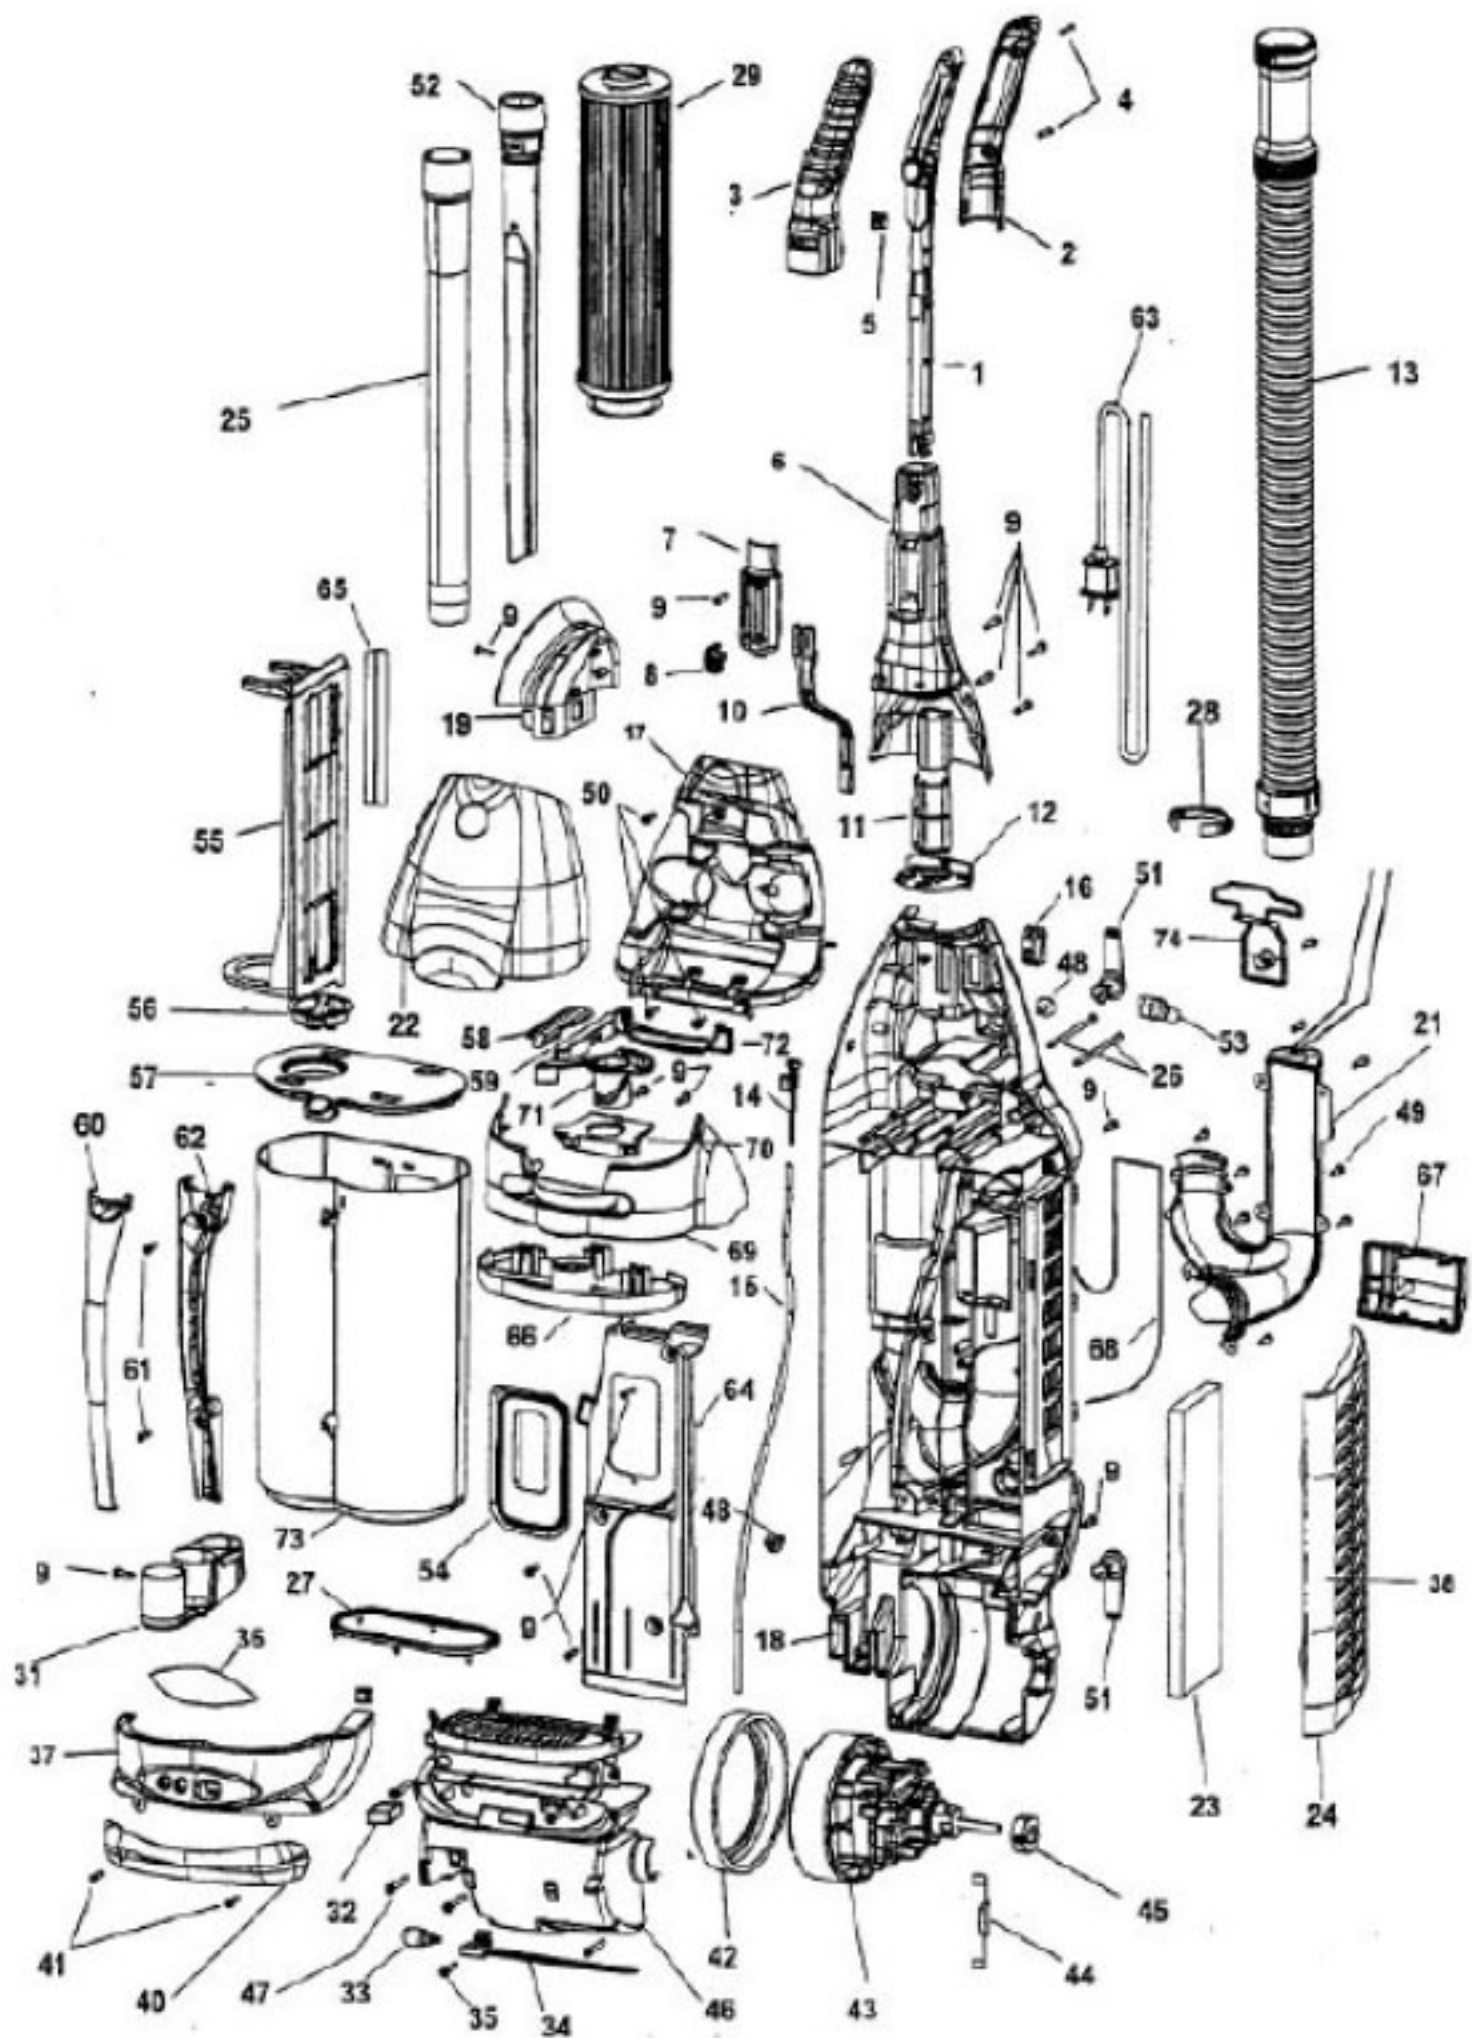

Item	Part Number	Part Description	Alt Part	Series	Qty
2	39454068	HANDLE GRIP-BACK			1
3	92001246	GRIP - UPPER			1
4	21447228	SCREW-SELF-TAPPING			2
5	36142004	DRIVE CONTROL PIN			1
6	39466053	UPPER HANDLE-ABE			1
7	37258119	SWITCH ROD POCKET-ABE			1
8	92001082	SWITCH BUTTON-AGR			1
9	21447242	SCREW-SELF TAPPING			1
10	38458062	SWITCH ROD-ABE			1
11	36436014	HANDLE SLEEVE			1
12	36923012	ROD GUIDE-ABE			1
13	43434267	HOSE ASSEM COMP-DLX-ABE			1
14	43211019	CONTROL CABLE-PUSH PULL			1
15	66661205	CONTROL CABLE TUBE			1
16	28161067	SWITCH-WT-.025 TERM			1
17	36433157	TOOL HOLDER-ABE			1
18	37259010	DIRT CUP HOUSING-ABE			1
19	36433159	WAND/HOSE HOLDER-UPPER-ABE			1
20	-----	NOT REQUIRED PART OR SEE NOTE			1
21	47823006	EDF MICRO/DUST ASY SERVICE			1
22	37257269	TOOL DOOR-CP			1
23	40110006	FINAL FILTER PK			1
24	38769007	FINAL FILTER GRILL-AEZ	38769009		1
25	38634078	EXTENSION TUBE-AG			1
26	21447246	SCREW-SV 3.125"			1
27	38785017	EXHAUST SEAL-AG			1
28	36172014	HOSE RETAINING CLIP-AG			1
29	40140201	CARTRIDGE FILTER			1
31	36433158	WAND/HOSE HOLDER-LOWER-ABE			1
32	34131019	WIRE OPENING PLUG			1
33	27313101	LAMP			1
34	47173023	WIRING HARNESS			1
35	21447072	SCREW			1
36	92001253	EDF LABEL			1
37	92001254	EDF COVER-AHM			1
38	51632007	LABEL - FILTER GRILL			1
40	39383115	LENS-CP			1
41	21447228	SCREW-SELF-TAPPING			1
42	36322035	MOTOR MOUNT-LRG	36322037		1
43	43576191	MOTOR ASSEMBLY	91001205		1
44	28382093	THERMAL PROTECTOR-WT			1
45	36322030	MOTOR MOUNT-SMALL			1
46	37196155	MOTOR COVER-ABE			1
47	21447230	SCREW-SELF TAPPING-F			1
48	23149001	TAPPING SCREW & WASH			1
49	21447266	SCREW - SELF TAPPING			8
50	21447072	SCREW			1