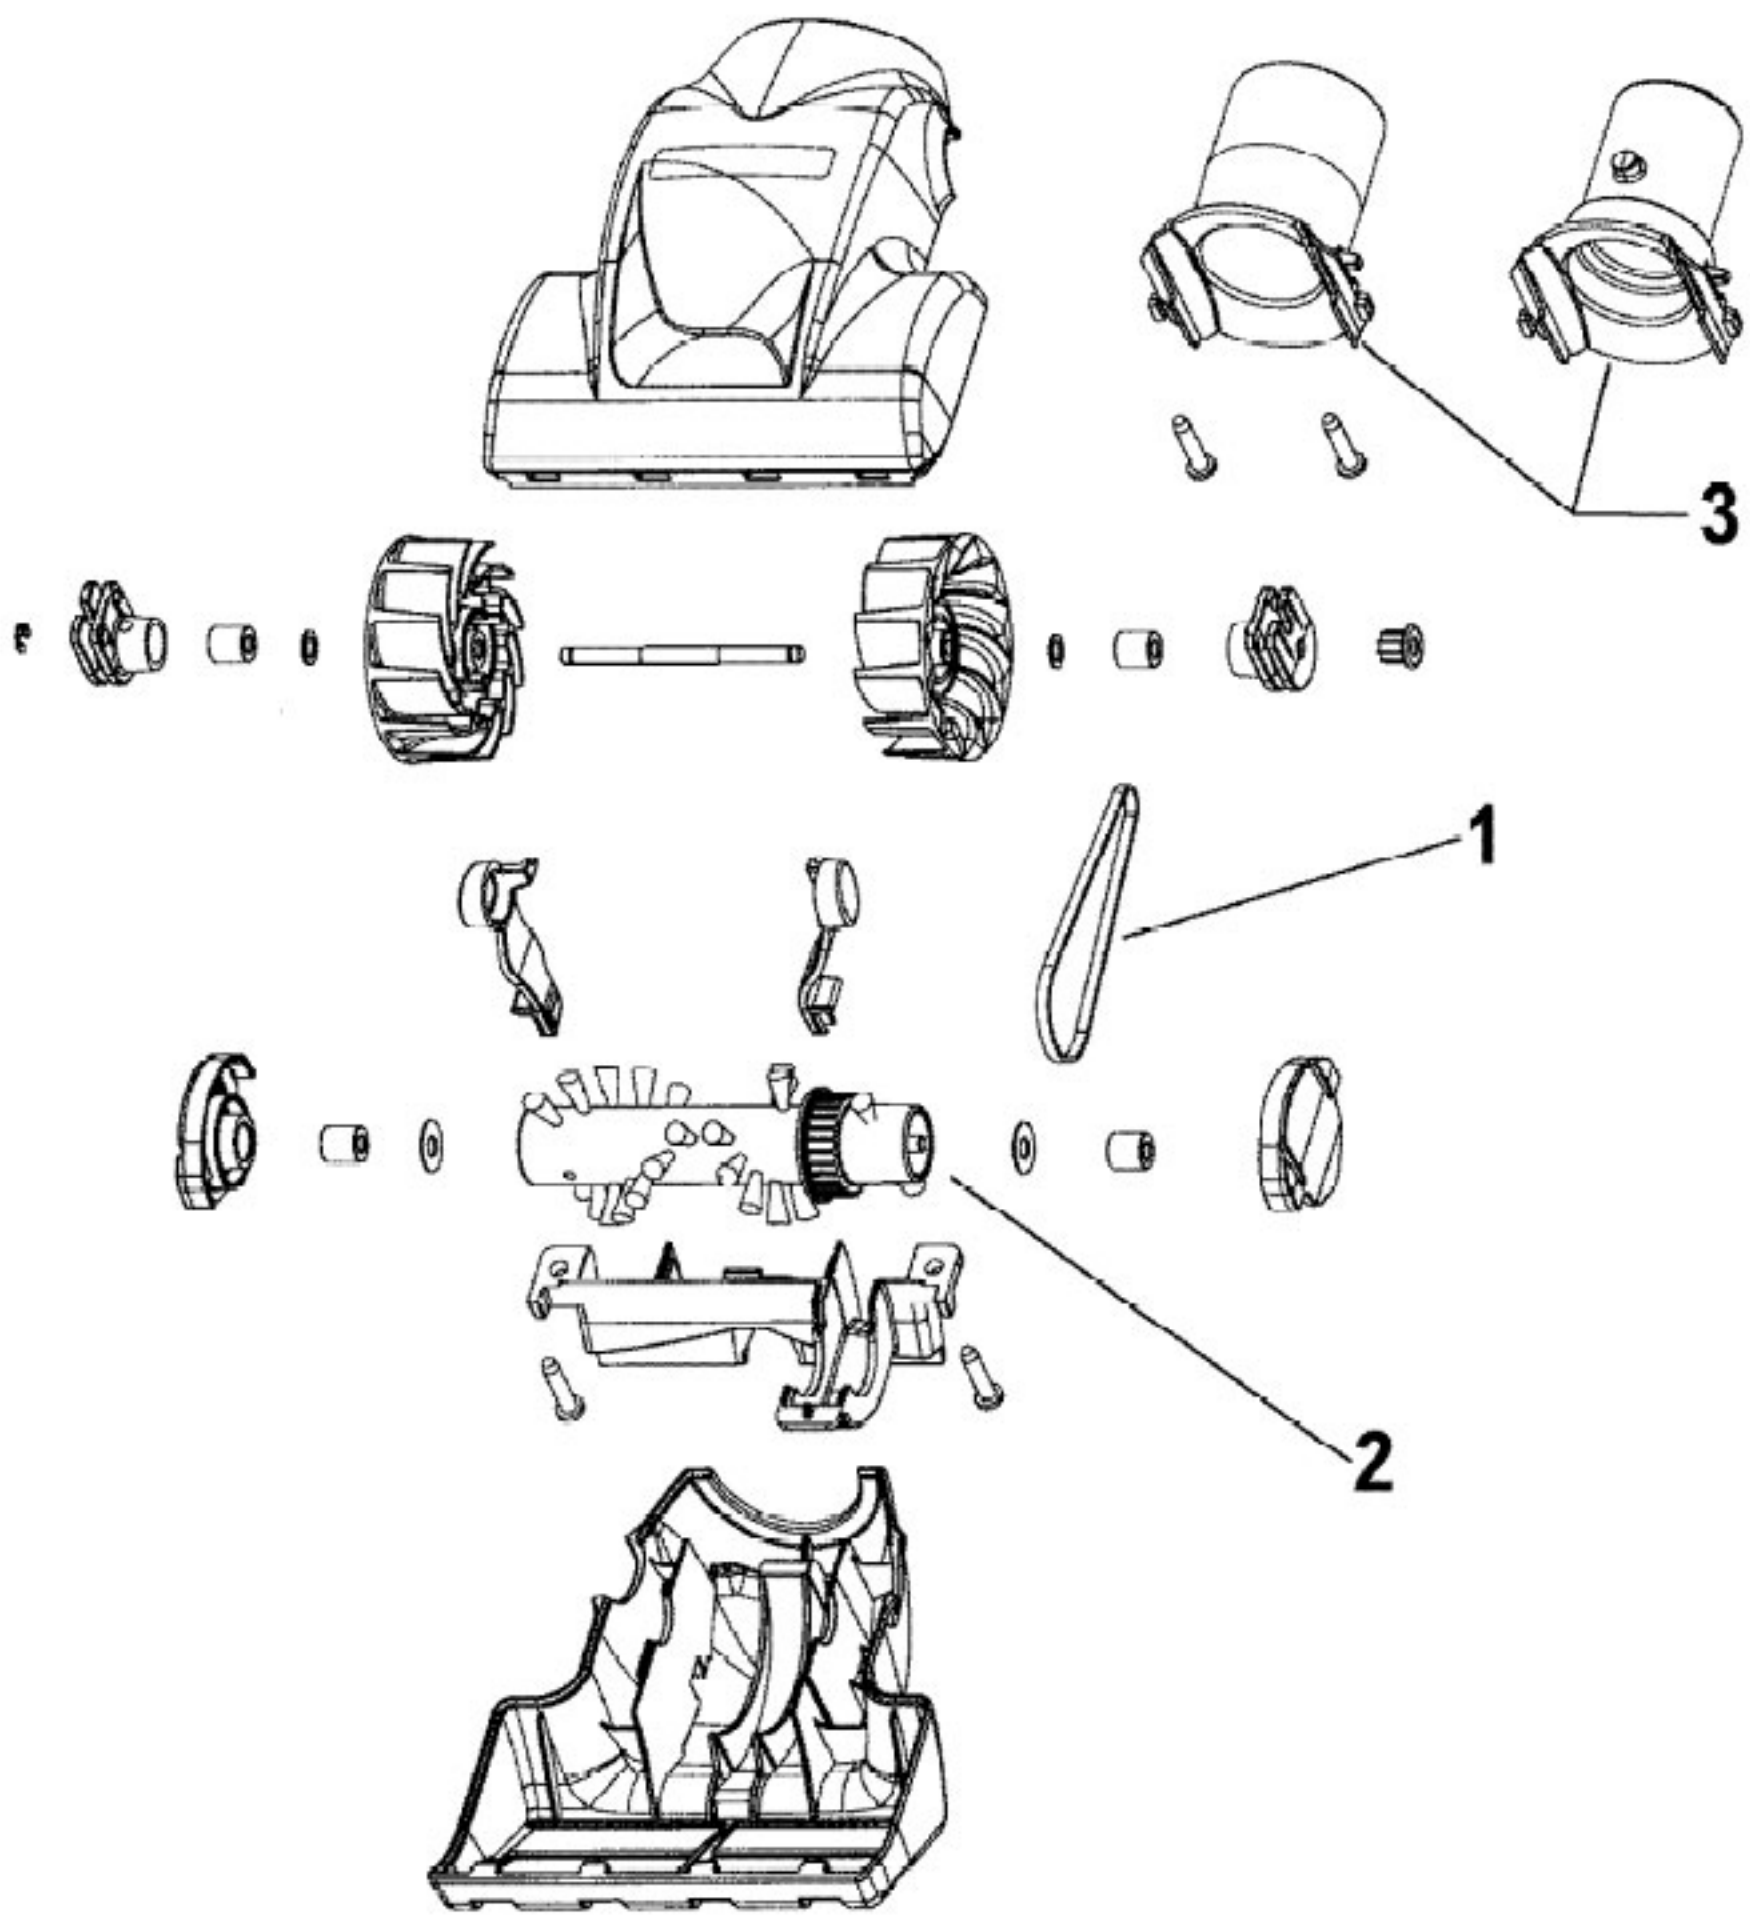

Item	Part Number	Part Description	Alt Part	Series	Qty
1	92001252	HOOD-AHM			1
2	38421099	ADJ KNOB-ABE			2
3	38563026	NOZZLE ADJ. CAM-AG			1
4	36143004	IDLER ARM LOCK			1
5	38671022	LOWER HOSE			1
6	38434023	HANDLE RELEASE PEDAL-AG			1
7	32434007	REAR AXLE			2
8	38522077	REAR WHEEL			2
9	160017--	LOCK RING			2
10	36131096	TRUNNION COVER-AY/FW			2
11	37241164	MAIN BODY-ABE			1
12	38528035	BELT-FLAT			1
13	43241006	IDLER PULLEY & BEARING ASSY			1
	43241004	IDLER ARM ASSEM-COMplete			1
14	38356014	TORSION SPRING			1
15	34125004	RETAINER-CONTROL CAB			1
16	43124016	POWER DRIVE ASSEM - SERVICE			1
17	38528034	V-BELT			1
18	37243034	AGIT HSG W/FURN GRD-AAN	37243042		1
19	38718013	VALVE DOOR-AG			1
20	38715017	VALVE COVER-AAN			1
21	39511004	LITTER PICKER			1
22	42245030	BOTTOM PLATE-SERVICE			1
23	48414069	AGITATOR ASSEMBLY	91001201		1
24	21479446	SCREW-SELF TAP			1
25	37243013	DUCT COVER-NOZZLE-AAN			1
26	21447242	SCREW-SELF TAPPING			1
27	21447228	SCREW-SELF-TAPPING			1
28	21447121	SCREW			1
29	21751010	SCREW			1
30	36128002	WASHER			1
31	38781053	AGITATOR PULLEY SEAL			1
32	91001077	HOOD NAME PLATE			1
33	38537013	DRIVE PULLEY			1
34	36131101	CONTROL CABLE SUPPORT			1
35	21447263	SCREW			1
36	160031--	NUT			1
37	38313037	NOZZLE SPRING			1
38	21447229	SCREW - SELF TAPPING	017001FW		1
39	38719049	VALVE ARM FRONT-AG			1
40	38358001	TORSION SPRING-V ARM			1
41	38719048	VALVE ARM REAR-AG			1
42	43143046	ACTUATOR ARM ASSEMBLY			1