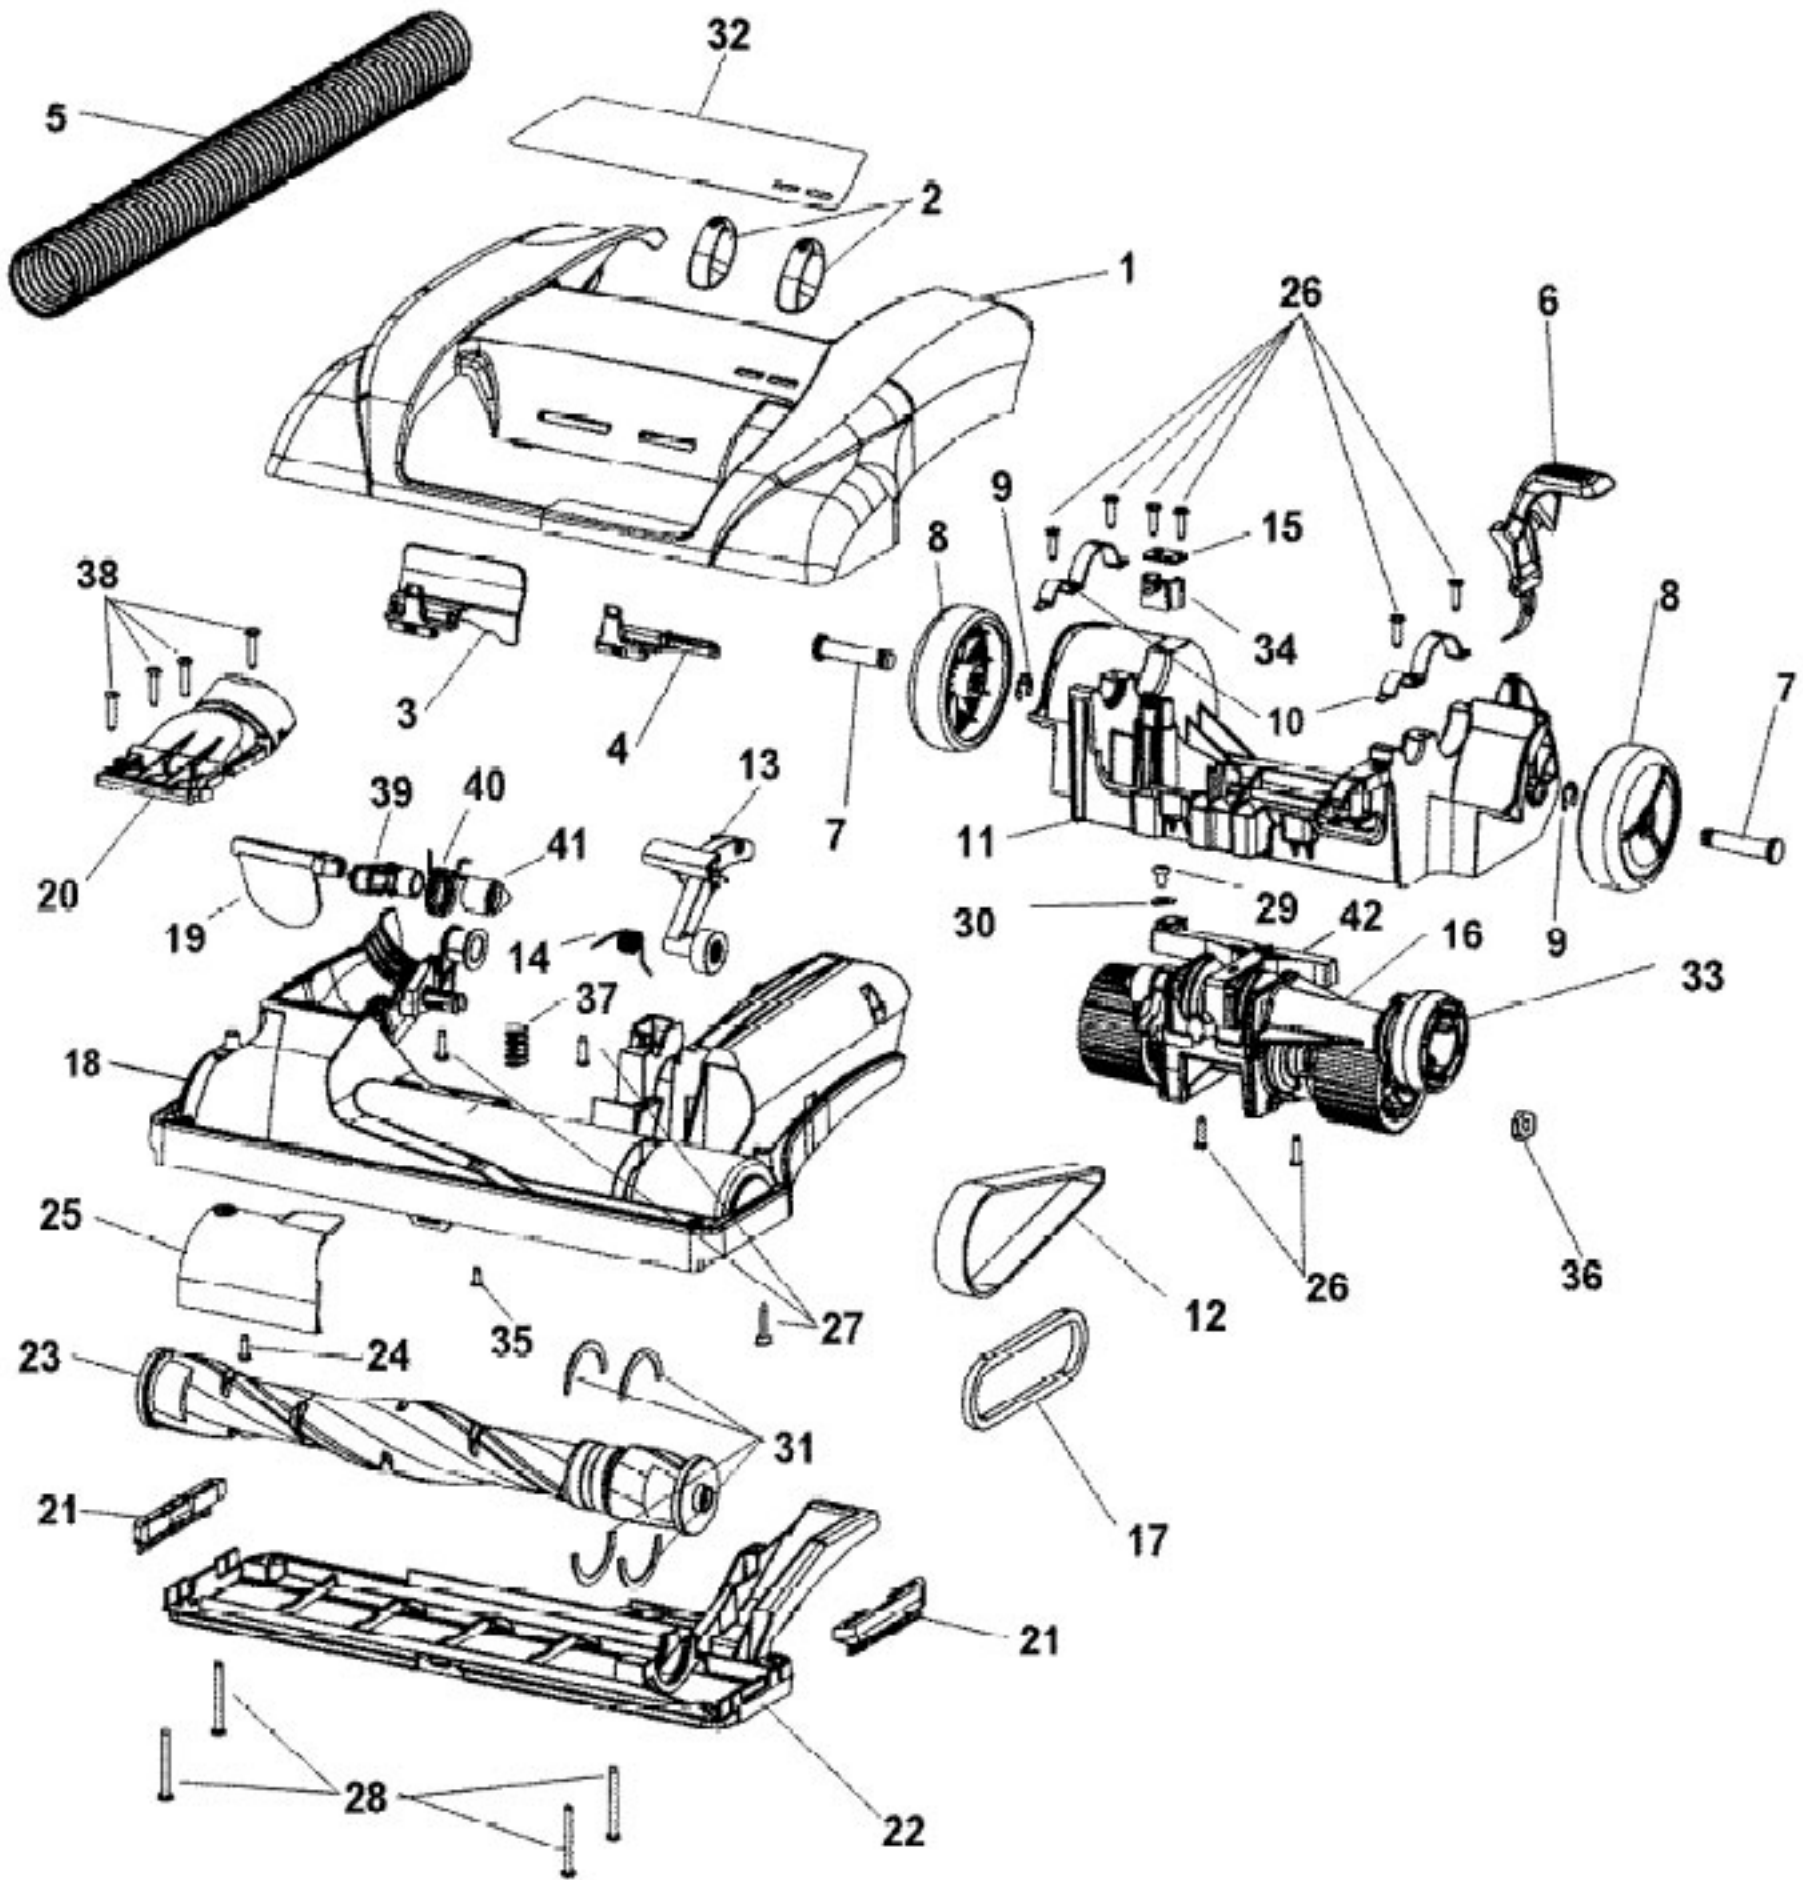

Item	Part Number	Part Description	Alt Part	Series	Qty
1	92001252	HOOD-AHM			1
2	38421099	ADJ KNOB-ABE			2
3	38563026	NOZZLE ADJ. CAM-AG			1
4	36143004	IDLER ARM LOCK			1
5	38671022	LOWER HOSE			1
6	38434023	HANDLE RELEASE PEDAL-AG			1
7	32434007	REAR AXLE			2
8	38522077	REAR WHEEL			2
9	160017--	LOCK RING			2
10	36131096	TRUNNION COVER-AY/FW			2
11	37241164	MAIN BODY-ABE			1
12	38528035	BELT-FLAT			1
13	43241006	IDLER PULLEY & BEARING ASSY			1
	43241004	IDLER ARM ASSEM-COMplete			1
14	38356014	TORSION SPRING			1
15	34125004	RETAINER-CONTROL CAB			1
16	43124016	POWER DRIVE ASSEM - SERVICE			1
17	38528034	V-BELT			1
18	37243034	AGIT HSG W/FURN GRD-AAN	37243042		1
19	38718013	VALVE DOOR-AG			1
20	38715017	VALVE COVER-AAN			1
21	39511004	LITTER PICKER			1
22	42245030	BOTTOM PLATE-SERVICE			1
23	48414069	AGITATOR ASSEMBLY	91001201		1
24	21479446	SCREW-SELF TAP			1
25	37243013	DUCT COVER-NOZZLE-AAN			1
26	21447242	SCREW-SELF TAPPING			1
27	21447228	SCREW-SELF-TAPPING			1
28	21447121	SCREW			1
29	21751010	SCREW			1
30	36128002	WASHER			1
31	38781053	AGITATOR PULLEY SEAL			1
32	91001077	HOOD NAME PLATE			1
33	38537013	DRIVE PULLEY			1
34	36131101	CONTROL CABLE SUPPORT			1
35	21447263	SCREW			1
36	160031--	NUT			1
37	38313037	NOZZLE SPRING			1
38	21447229	SCREW - SELF TAPPING	017001FW		1
39	38719049	VALVE ARM FRONT-AG			1
40	38358001	TORSION SPRING-V ARM			1
41	38719048	VALVE ARM REAR-AG			1
42	43143046	ACTUATOR ARM ASSEMBLY			1