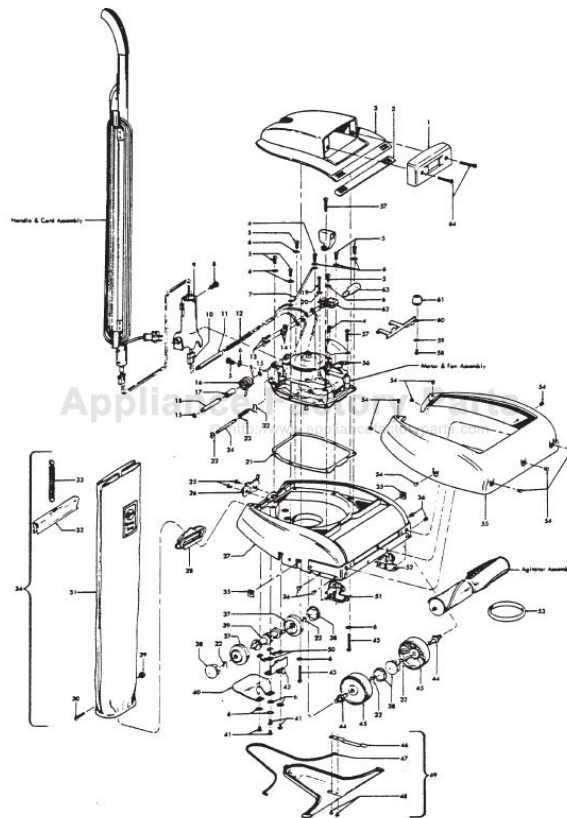

[Find Your HOOVER Vacuum Cleaner Parts - Select From 1456 Models](#)

----- Manual continues below -----