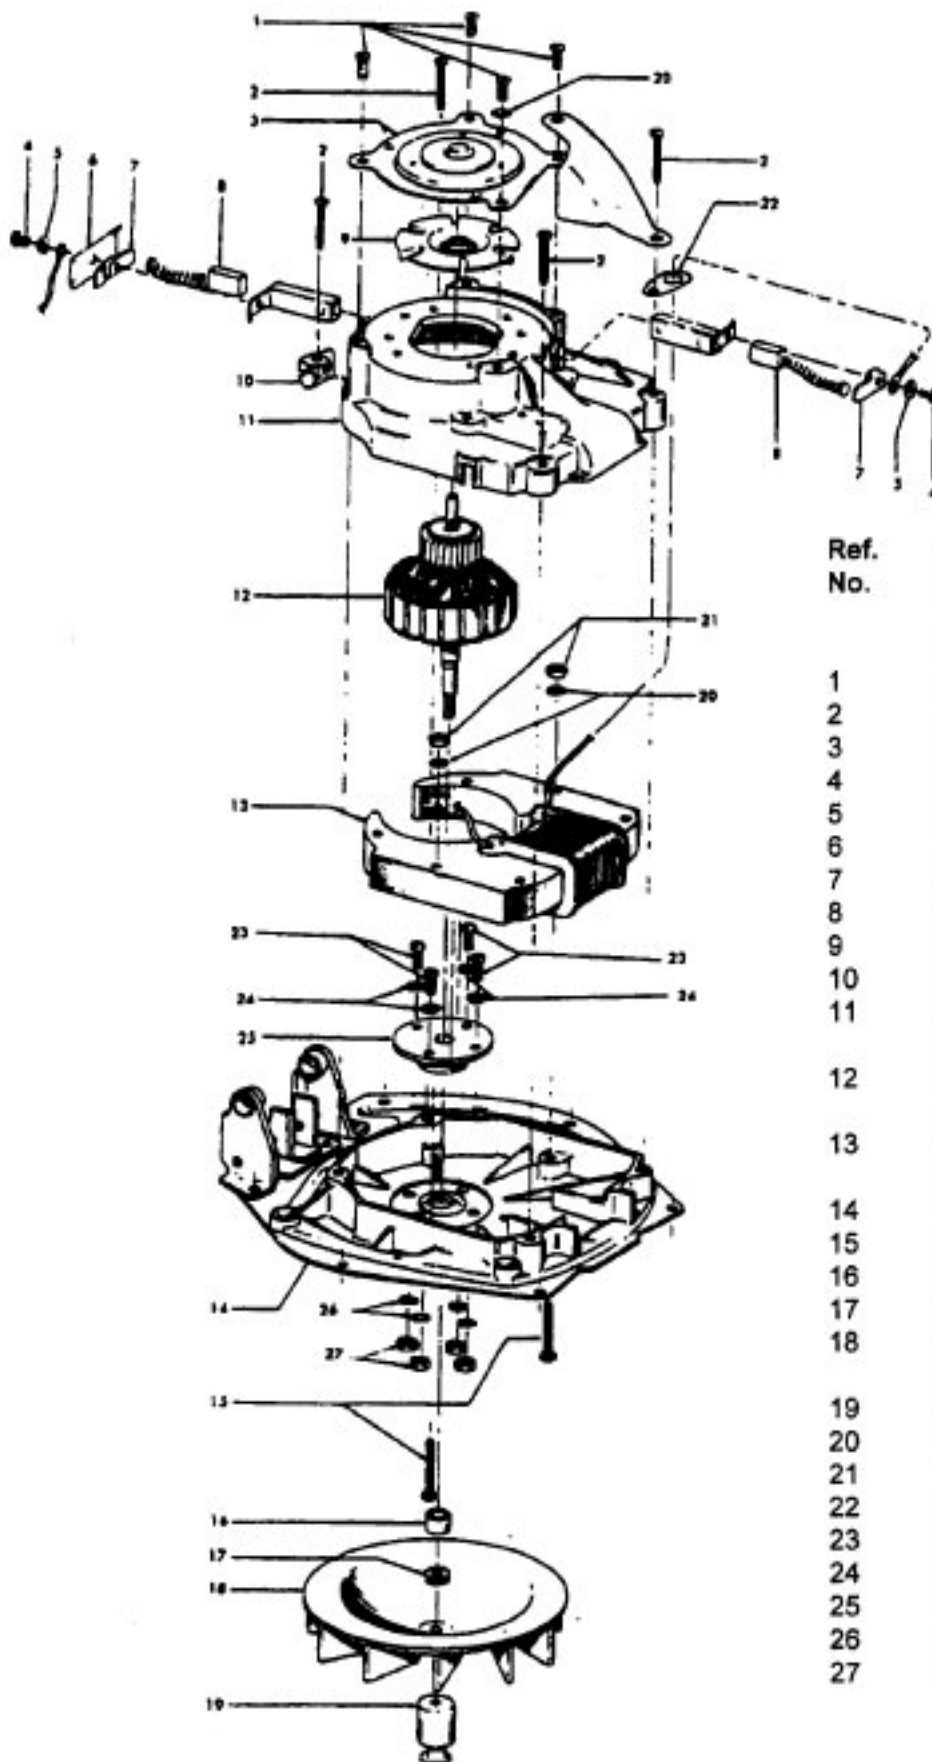

Agitator

Models 91, 913, 918, U7037

Ref. No.	Part No.	Description
1	48414002 166949	Agitator - 4B - w/Brushes Agitator - 2B - w/o Brushes
2	40850AY	Thread Guard
3	13010	Felt Washer
4	12978	Bearing
5	21347003	Washer
6	46875	Screw
7	47160 86679	Brush - Short - Nylon Brush - Short - Horsehair
8	47159 86680	Brush - Long - Nylon Brush - Long - Horsehair
9	40885	Shaft

Handle Assembly

Models 91, 913, 918, U7037

Ref. No.	Part No.	Description
1	22685AG	Handle Comp. - 2W
	48655050	Handle Comp. - AG - 3W
2	23138AW	Switch Plate
3	21465314	Screw
4	31969AG	Cord Protector
5	46583148	Cord - AAW - 3W - 50 ft.
	46583031	Cord
	46383137	Cord - NM - 2W - 35 ft.
6	161935JM	Tubing
7	12227	Insulated Terminal
8	12260	Strain Relief Body
9	12261	Strain Relief Lock
10	48646060	Handle Shell - AG
11	163297	Socket - 3W
	34484JM	Socket - 2W
12	23458AG	Handle Grip
13	168317	Screw
14	12272	Insulating Sleeve
15	12971	Switch - Slip Terminal
16	18676	Retainer
17	25084	Service Plug - 3W
	35380	Service Plug - 2W
18	27661503	Terminal
19	160356	Terminal
20	34485JM	Cord Clip
21	13008	Pad
22	42330	Bag Hook
23	12988	Retainer
24	12971	Switch - Screw Terminal
25	803492	Switch Plate - Coated
26	815398	Cord Protector - Square Neck

Ref. No.	Part No.	Description
	43177558	Motor Comp. - Less Fan
1	21479301	Screw
2	900505	Screw
3	42934002	Upper Motor Bearing
4	23369002	Screw
5	900047	Lock Washer
6	800811	Brush Holder Insulator
7	808647	Carbon Brush Retainer
8	47318502	Carbon Brush & Spring
9	11145	Ventilating Fan
10	701525	Motor Lead Spring Holder
11	42195504	Upper Motor Casing & Brush Holder
	19857	Upper Motor Case - 91
12	640361	Armature
	21653	Armature - 91
13	45412506	Field
	45412015	Field - 91
14	655486	Lower Motor Casing
15	45118	Field Bolt
16	11155	Fan Spacer
17	169241AW	Washer
18	38755011	Fan
	22556	Fan - 91
19	801130	Fan Pulley
20	14062	Lock Washer
21	15673	Hex Nut
22	45517	Lead Wire Holder
23	21772501	Screw
24	14062	Washer
25	19829	Lower Bearing
26	19772	Washer
27	45251	Nut