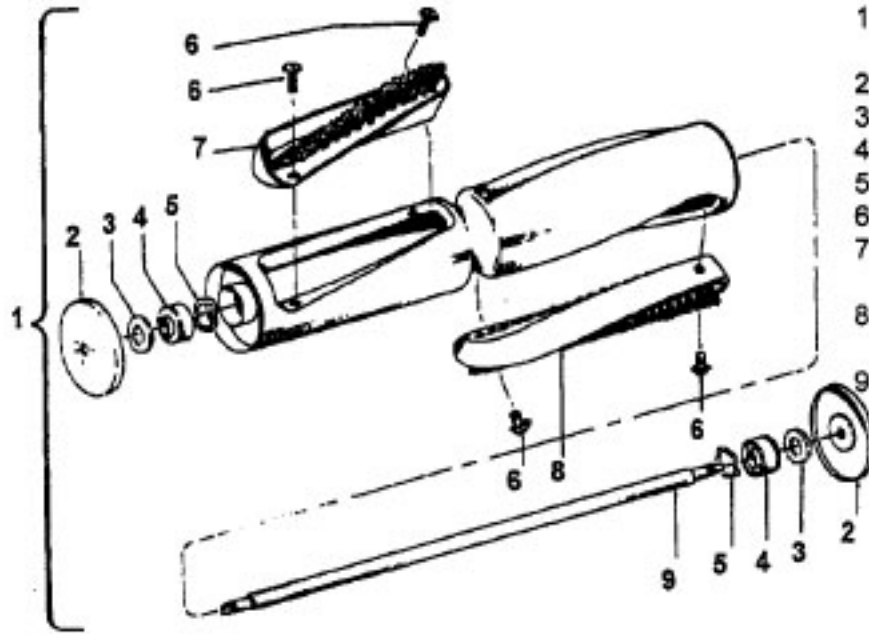

Agitator

Models 91, 913, 918, U7037

Ref. No.	Part No.	Description
1	48414002 166949	Agitator - 4B - w/Brushes Agitator - 2B - w/o Brushes
2	40850AY	Thread Guard
3	13010	Felt Washer
4	12978	Bearing
5	21347003	Washer
6	46875	Screw
7	47160 86679	Brush - Short - Nylon Brush - Short - Horsehair
8	47159 86680	Brush - Long - Nylon Brush - Long - Horsehair
9	40885	Shaft

Handle Assembly

Models 91, 913, 918, U7037

Ref. No.	Part No.	Description
1	22685AG	Handle Comp. - 2W
	48655050	Handle Comp. - AG - 3W
2	23138AW	Switch Plate
3	21465314	Screw
4	31969AG	Cord Protector
5	46583148	Cord - AAW - 3W - 50 ft.
	46583031	Cord
	46383137	Cord - NM - 2W - 35 ft.
6	161935JM	Tubing
7	12227	Insulated Terminal
8	12260	Strain Relief Body
9	12261	Strain Relief Lock
10	48646060	Handle Shell - AG
11	163297	Socket - 3W
	34484JM	Socket - 2W
12	23458AG	Handle Grip
13	168317	Screw
14	12272	Insulating Sleeve
15	12971	Switch - Slip Terminal
16	18676	Retainer
17	25084	Service Plug - 3W
	35380	Service Plug - 2W
18	27661503	Terminal
19	160356	Terminal
20	34485JM	Cord Clip
21	13008	Pad
22	42330	Bag Hook
23	12988	Retainer
24	12971	Switch - Screw Terminal
25	803492	Switch Plate - Coated
26	815398	Cord Protector - Square Neck