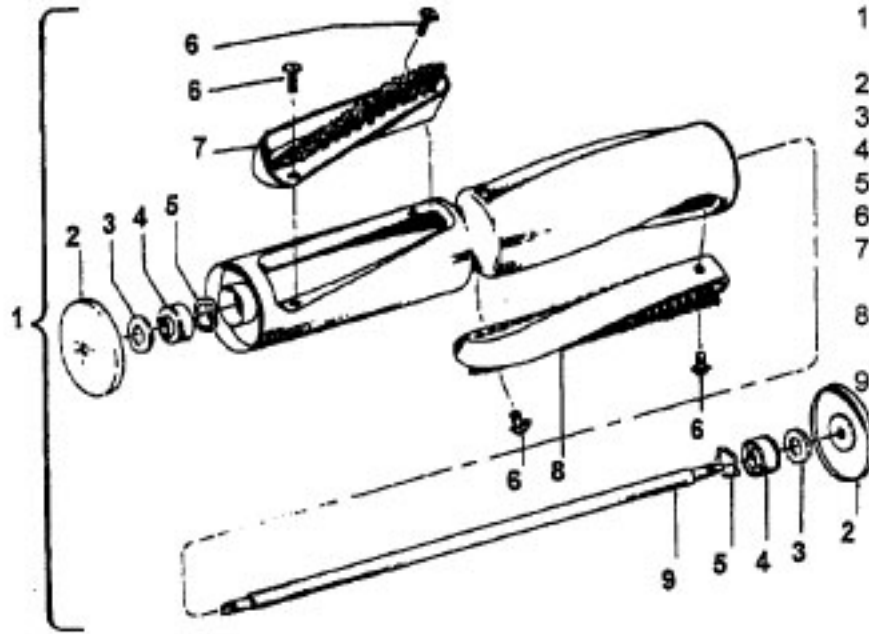

Agitator

Models 91, 913, 918, U7037

Ref. No.	Part No.	Description
1	48414002 166949	Agitator - 4B - w/Brushes Agitator - 2B - w/o Brushes
2	40850AY	Thread Guard
3	13010	Felt Washer
4	12978	Bearing
5	21347003	Washer
6	46875	Screw
7	47160	Brush - Short - Nylon
	86679	Brush - Short - Horsehair
8	47159	Brush - Long - Nylon
	86680	Brush - Long - Horsehair
	40885	Shaft

Handle Assembly

Models 91, 913, 918, U7037

Ref. No.	Part No.	Description
1	22685AG	Handle Comp. - 2W
	48655050	Handle Comp. - AG - 3W
2	23138AW	Switch Plate
3	21465314	Screw
4	31969AG	Cord Protector
5	46583148	Cord - AAW - 3W - 50 ft.
	46583031	Cord
	46383137	Cord - NM - 2W - 35 ft.
6	161935JM	Tubing
7	12227	Insulated Terminal
8	12260	Strain Relief Body
9	12261	Strain Relief Lock
10	48646060	Handle Shell - AG
11	163297	Socket - 3W
	34484JM	Socket - 2W
12	23458AG	Handle Grip
13	168317	Screw
14	12272	Insulating Sleeve
15	12971	Switch - Slip Terminal
16	18676	Retainer
17	25084	Service Plug - 3W
	35380	Service Plug - 2W
18	27661503	Terminal
19	160356	Terminal
20	34485JM	Cord Clip
21	13008	Pad
22	42330	Bag Hook
23	12988	Retainer
24	12971	Switch - Screw Terminal
25	803492	Switch Plate - Coated
26	815398	Cord Protector - Square Neck