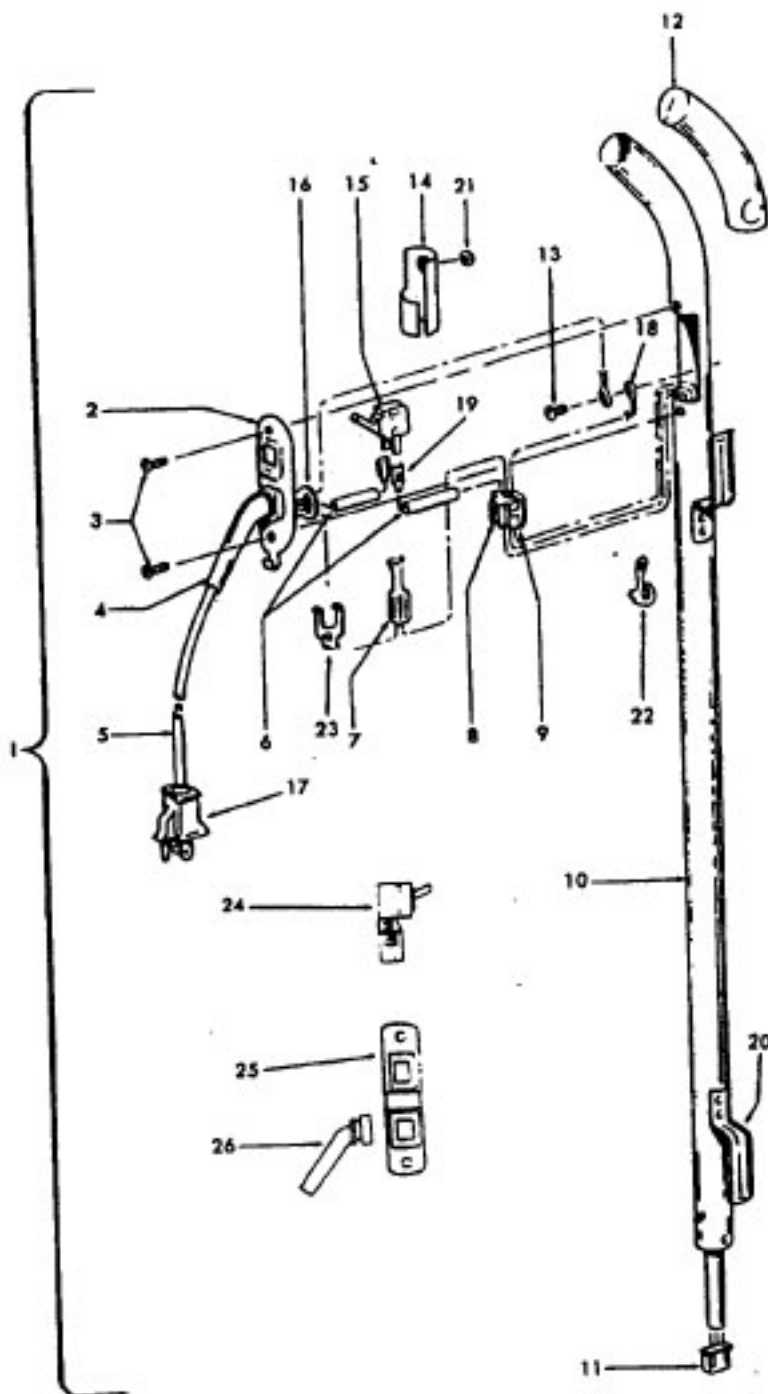

Agitator

Models 91, 913, 918, U7037

Ref. No.	Part No.	Description
1	48414002 166949	Agitator - 4B - w/Brushes Agitator - 2B - w/o Brushes
2	40850AY	Thread Guard
3	13010	Felt Washer
4	12978	Bearing
5	21347003	Washer
6	46875	Screw
7	47160 86679	Brush - Short - Nylon Brush - Short - Horsehair
8	47159 86680	Brush - Long - Nylon Brush - Long - Horsehair
9	40885	Shaft

Handle Assembly

Models 91, 913, 918, U7037

Ref. No.	Part No.	Description
1	22685AG	Handle Comp. - 2W
	48655050	Handle Comp. - AG - 3W
2	23138AW	Switch Plate
3	21465314	Screw
4	31969AG	Cord Protector
5	46583148	Cord - AAW - 3W - 50 ft.
	46583031	Cord
	46383137	Cord - NM - 2W - 35 ft.
6	161935JM	Tubing
7	12227	Insulated Terminal
8	12260	Strain Relief Body
9	12261	Strain Relief Lock
10	48646060	Handle Shell - AG
11	163297	Socket - 3W
	34484JM	Socket - 2W
12	23458AG	Handle Grip
13	168317	Screw
14	12272	Insulating Sleeve
15	12971	Switch - Slip Terminal
16	18676	Retainer
17	25084	Service Plug - 3W
	35380	Service Plug - 2W
18	27661503	Terminal
19	160356	Terminal
20	34485JM	Cord Clip
21	13008	Pad
22	42330	Bag Hook
23	12988	Retainer
24	12971	Switch - Screw Terminal
25	803492	Switch Plate - Coated
26	815398	Cord Protector - Square Neck

Ref. No.	Part No.	Description
	43177558	Motor Comp. - Less Fan
1	21479301	Screw
2	900505	Screw
3	42934002	Upper Motor Bearing
4	23369002	Screw
5	900047	Lock Washer
6	800811	Brush Holder Insulator
7	808647	Carbon Brush Retainer
8	47318502	Carbon Brush & Spring
9	11145	Ventilating Fan
10	701525	Motor Lead Spring Holder
11	42195504	Upper Motor Casing & Brush Holder
	19857	Upper Motor Case - 91
12	640361	Armature
	21653	Armature - 91
13	45412506	Field
	45412015	Field - 91
14	655486	Lower Motor Casing
15	45118	Field Bolt
16	11155	Fan Spacer
17	169241AW	Washer
18	38755011	Fan
	22556	Fan - 91
19	801130	Fan Pulley
20	14062	Lock Washer
21	15673	Hex Nut
22	45517	Lead Wire Holder
23	21772501	Screw
24	14062	Washer
25	19829	Lower Bearing
26	19772	Washer
27	45251	Nut