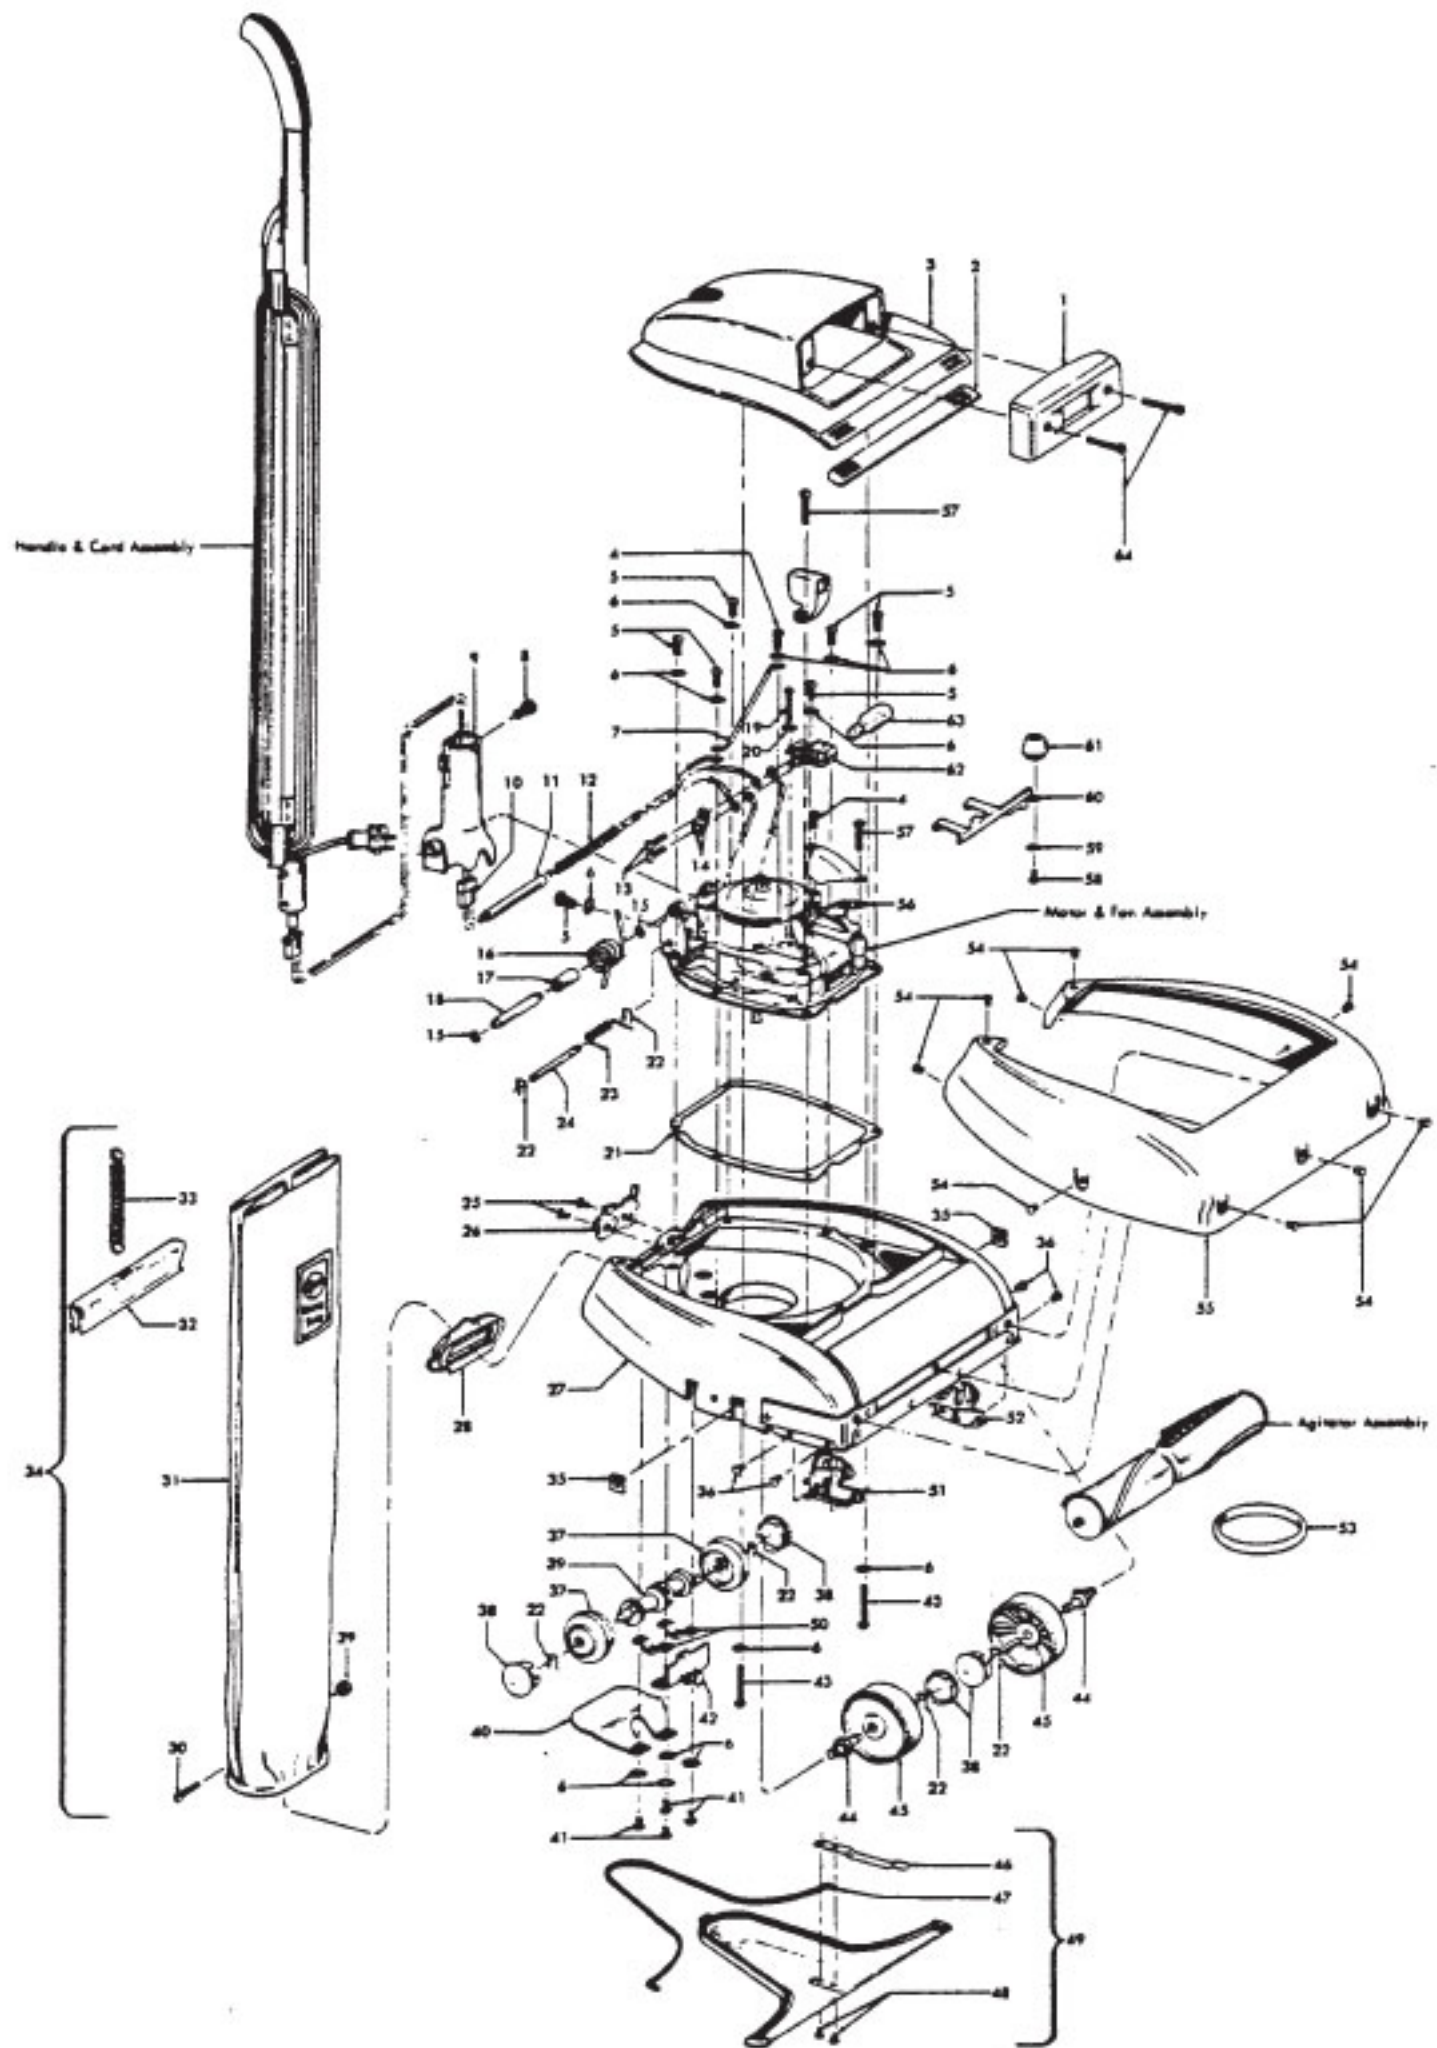

Models 91, 913, 918, U7037

Ref. No.	Part No.	Description	Ref. No.	Part No.	Description
1	42247560	Motor Hood Guard	36	164380	Rivet (4)
2	52115519	Nameplate	37	32858	Rear Wheel (2)
3	42252521	Motor Hood	38	45427AW	Hub Cap (4)
4	21479301	Screw (4)	39	652769	Rear Wheel Shaft
5	22368011	Screw (7)	40	35054AG	Bag Protector
6	14062	Lock Washer (4)	41	45355	Screw (4)
7	165107	Jumper Lead - Green	42	652778	Nozzle Adj. Bracket
8	32227504	Screw	43	22368012	Screw (2)
9	41412511	Handle Socket Assm.	44	33445003	Front Wheel Shaft (2)
10	163298	Handle Socket & Leads	45	800864	Front Wheel (Bakelite) (2)
11	163311	Phenolic Tubing		32857	Front Wheel (Rubber) (2)
12	45433	Motor Lead Spring	46	34758503	Belt Guard
13	23369001	Screw (2)	47	808871	Bottom Plate Gasket
14	23369005	Lock Washer (2)	48	21256118	Rivet (2)
15	46034	Handle Socket Lock Ring (2)	49	42246503	Bottom Plate Comp.
16	701293	Handle Support Spring	50	800530	Rear Wheel Shaft Clamp (2)
17	800533	Handle Support Spring Bushing	51	41436502	End Plate Support - R.H.
18	800535	Handle Support Shaft	52	41436501	End Plate Support - L.H.
19	904234	Screw	53	49258AG	Belt
20	19772	Lock Washer	54	21256203	Rivet (9)
21	21771	Motor Felt Gasket	55	36235512	Shroud
22	45481	Retainer (6)	56	33461	Lead Wire Holder
23	652541	Handle Control Lever Spring	57	900505	Screw (4)
24	652359	Handle Control Lever Shaft	58	22368008	Screw
25	661021	Screw (2)	59	16586AY	Lock Washer
26	33491	Bag Flange Latch Assm	60	652357	Handle Control Lever
27	42242531	Main Casting/Shroud Comp.	61	38411502	Handle Control Lever Foot Pad
28	45404	Bag Flange & Gasket Assm.	62	47171501	Dirt Finder Socket Assm.
29	15854EF	Nut - Special	63	42241	Dirt Finder Lamp
30	17206	Screw	64	22362001	Screw (2)
31	43674025	Outer Bag			
32	43362	Bag Closure Clip & Spring			
33	38336014	Bag Support Spring			
34		Not Available			
35	162237	Nut (2)			
					HANDLE ASSM. - (P - 34)
					AGITATOR ASSM. - (P-36)
					MAIN CASTING - MODEL 918 (P- 13)