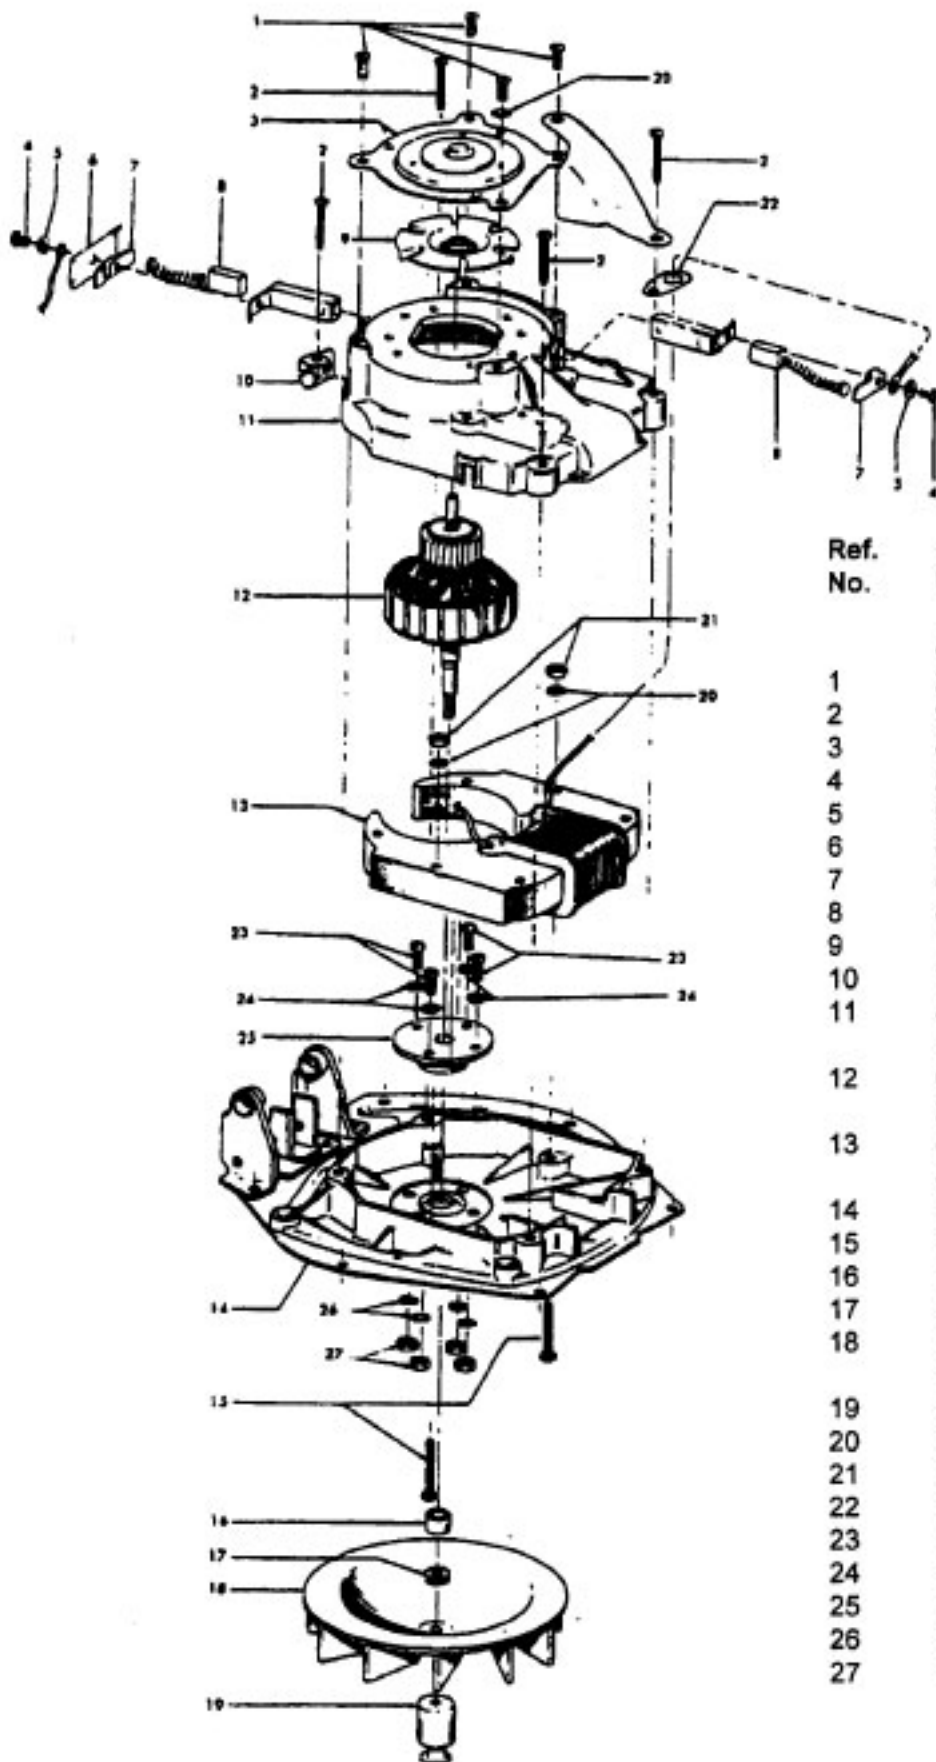

Agitator

Models 91, 913, 918, U7037

Ref. No.	Part No.	Description
1	48414002 166949	Agitator - 4B - w/Brushes Agitator - 2B - w/o Brushes
2	40850AY	Thread Guard
3	13010	Felt Washer
4	12978	Bearing
5	21347003	Washer
6	46875	Screw
7	47160	Brush - Short - Nylon
	86679	Brush - Short - Horsehair
8	47159	Brush - Long - Nylon
	86680	Brush - Long - Horsehair
	40885	Shaft

Handle Assembly

Models 91, 913, 918, U7037

Ref. No.	Part No.	Description
1	22685AG	Handle Comp. - 2W
	48655050	Handle Comp. - AG - 3W
2	23138AW	Switch Plate
3	21465314	Screw
4	31969AG	Cord Protector
5	46583148	Cord - AAW - 3W - 50 ft.
	46583031	Cord
	46383137	Cord - NM - 2W - 35 ft.
6	161935JM	Tubing
7	12227	Insulated Terminal
8	12260	Strain Relief Body
9	12261	Strain Relief Lock
10	48646060	Handle Shell - AG
11	163297	Socket - 3W
	34484JM	Socket - 2W
12	23458AG	Handle Grip
13	168317	Screw
14	12272	Insulating Sleeve
15	12971	Switch - Slip Terminal
16	18676	Retainer
17	25084	Service Plug - 3W
	35380	Service Plug - 2W
18	27661503	Terminal
19	160356	Terminal
20	34485JM	Cord Clip
21	13008	Pad
22	42330	Bag Hook
23	12988	Retainer
24	12971	Switch - Screw Terminal
25	803492	Switch Plate - Coated
26	815398	Cord Protector - Square Neck

Ref. No.	Part No.	Description
	43177558	Motor Comp. - Less Fan
1	21479301	Screw
2	900505	Screw
3	42934002	Upper Motor Bearing
4	23369002	Screw
5	900047	Lock Washer
6	800811	Brush Holder Insulator
7	808647	Carbon Brush Retainer
8	47318502	Carbon Brush & Spring
9	11145	Ventilating Fan
10	701525	Motor Lead Spring Holder
11	42195504	Upper Motor Casing & Brush Holder
	19857	Upper Motor Case - 91
12	640361	Armature
	21653	Armature - 91
13	45412506	Field
	45412015	Field - 91
14	655486	Lower Motor Casing
15	45118	Field Bolt
16	11155	Fan Spacer
17	169241AW	Washer
18	38755011	Fan
	22556	Fan - 91
19	801130	Fan Pulley
20	14062	Lock Washer
21	15673	Hex Nut
22	45517	Lead Wire Holder
23	21772501	Screw
24	14062	Washer
25	19829	Lower Bearing
26	19772	Washer
27	45251	Nut