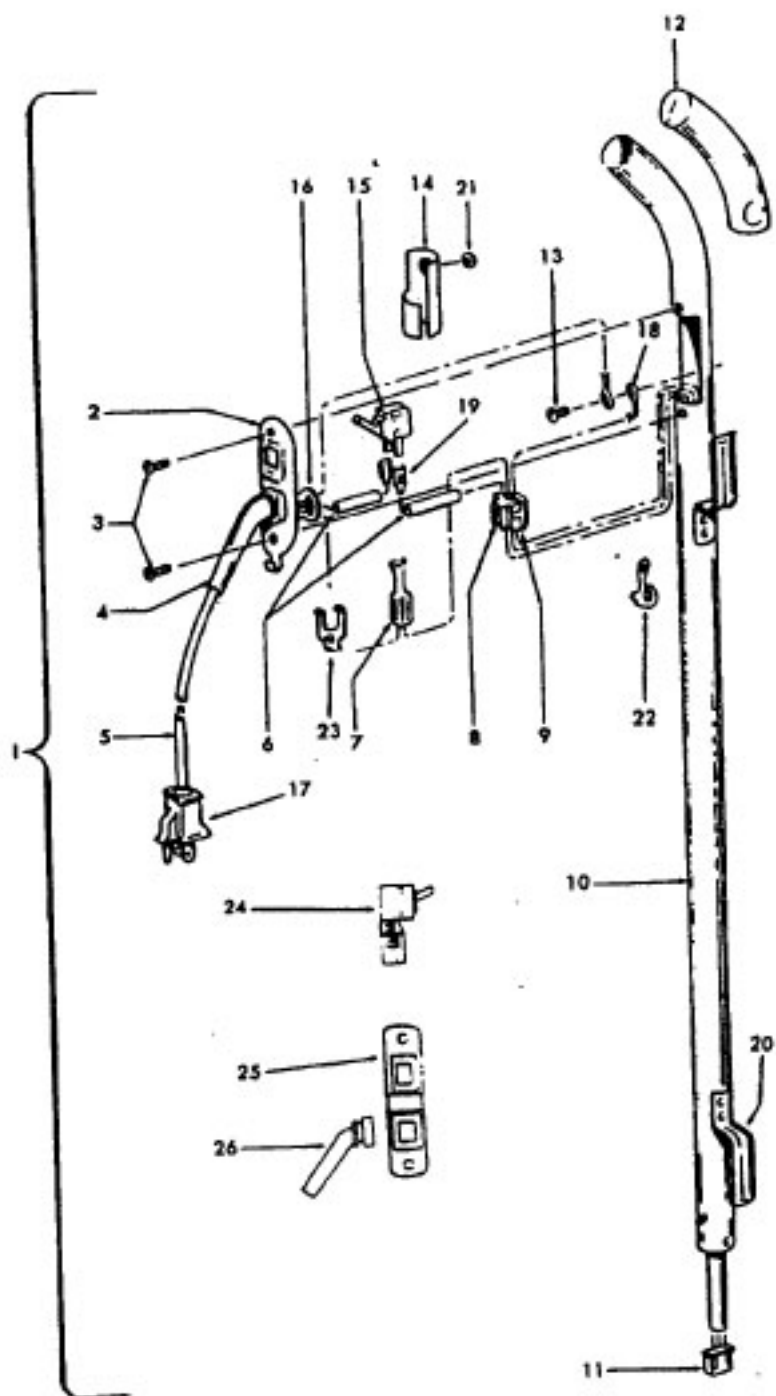

Agitator

Models 91, 913, 918, U7037

Ref. No.	Part No.	Description
1	48414002 166949	Agitator - 4B - w/Brushes Agitator - 2B - w/o Brushes
2	40850AY	Thread Guard
3	13010	Felt Washer
4	12978	Bearing
5	21347003	Washer
6	46875	Screw
7	47160	Brush - Short - Nylon
	86679	Brush - Short - Horsehair
8	47159	Brush - Long - Nylon
	86680	Brush - Long - Horsehair
	40885	Shaft

Handle Assembly

Models 91, 913, 918, U7037

Ref. No.	Part No.	Description
1	22685AG	Handle Comp. - 2W
	48655050	Handle Comp. - AG - 3W
2	23138AW	Switch Plate
3	21465314	Screw
4	31969AG	Cord Protector
5	46583148	Cord - AAW - 3W - 50 ft.
	46583031	Cord
	46383137	Cord - NM - 2W - 35 ft.
6	161935JM	Tubing
7	12227	Insulated Terminal
8	12260	Strain Relief Body
9	12261	Strain Relief Lock
10	48646060	Handle Shell - AG
11	163297	Socket - 3W
	34484JM	Socket - 2W
12	23458AG	Handle Grip
13	168317	Screw
14	12272	Insulating Sleeve
15	12971	Switch - Slip Terminal
16	18676	Retainer
17	25084	Service Plug - 3W
	35380	Service Plug - 2W
18	27661503	Terminal
19	160356	Terminal
20	34485JM	Cord Clip
21	13008	Pad
22	42330	Bag Hook
23	12988	Retainer
24	12971	Switch - Screw Terminal
25	803492	Switch Plate - Coated
26	815398	Cord Protector - Square Neck

Ref. No.	Part No.	Description
	43177558	Motor Comp. - Less Fan
1	21479301	Screw
2	900505	Screw
3	42934002	Upper Motor Bearing
4	23369002	Screw
5	900047	Lock Washer
6	800811	Brush Holder Insulator
7	808647	Carbon Brush Retainer
8	47318502	Carbon Brush & Spring
9	11145	Ventilating Fan
10	701525	Motor Lead Spring Holder
11	42195504	Upper Motor Casing & Brush Holder
	19857	Upper Motor Case - 91
12	640361	Armature
	21653	Armature - 91
13	45412506	Field
	45412015	Field - 91
14	655486	Lower Motor Casing
15	45118	Field Bolt
16	11155	Fan Spacer
17	169241AW	Washer
18	38755011	Fan
	22556	Fan - 91
19	801130	Fan Pulley
20	14062	Lock Washer
21	15673	Hex Nut
22	45517	Lead Wire Holder
23	21772501	Screw
24	14062	Washer
25	19829	Lower Bearing
26	19772	Washer
27	45251	Nut