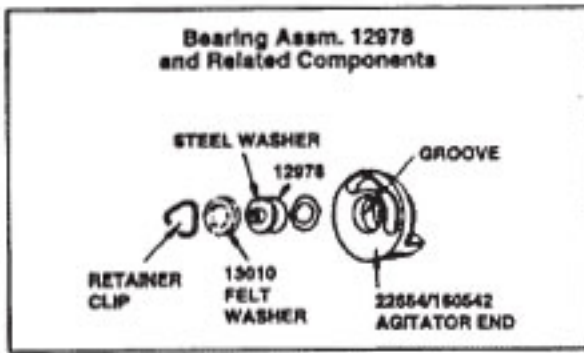

Ref. No.	Part No.	Description
57	33152003	Rear Wheel Shaft
58	34252005	Yoke
59	161513	Spring
60	42251325	Hood - HP
61	45355	Screw
62	43574193	Motor
63	14279	Screw
64	35437010	Baffle
65	34665007	Retainer
67	32242004	Rivet
69	21447020	Screw
70	34665007	Retainer
71	12559FW	Spring
72	35434040	Axle/Flange Retainer
73	21767082	Screw
74	47457AY	Wheel Shaft
76	34791AG	Carrier Wheel
77	13730	Lock Ring
78	48422	Rivet
79	34355002	Support Plate
80	35446005	Bottom Plate Latch - LH
81	35446003	Bottom Plate Latch - RH
82	12456	Rivet
83	42242064	Main Body
84	47259AY	Agitator Clamp
85	32243001	Rivet
86	161882	Rivet
87	34439	Bottom Plate Spring
88	41435005	Agitator - (P-47)
89	44783AG	Belt
90	34111001	Support Pad
91	42246008	Bottom Plate
93	36231036	Furniture Guard - LY
94	48644043	Handle Comp. - AX
95	34123020	Gasket Seal
96	15854EF	Nut
97	17206	Screw
98	18676	Cord Retainer (Used with Cord Protector 36216002. Cord is held into the Cord Protector by tying the filler in the cord over the Cord Protector as shown.)