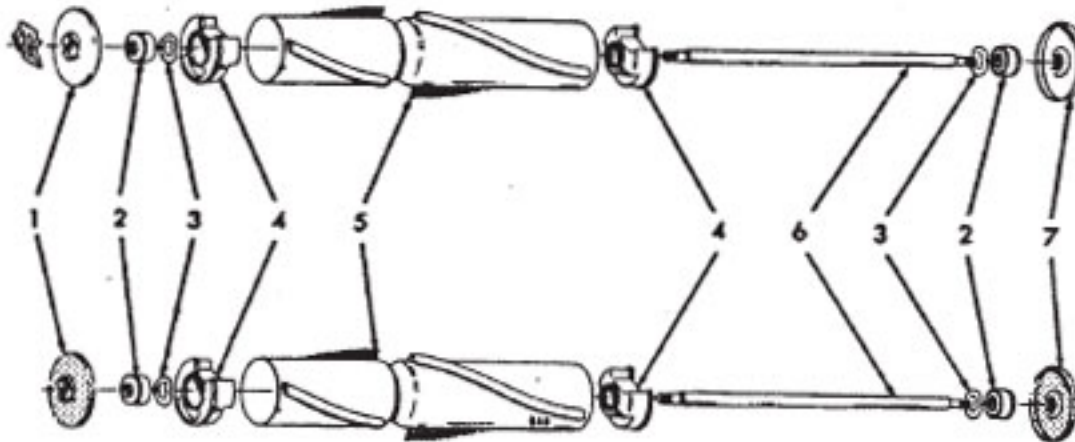

Ref. No.	Part No.	Description
57	33152003	Rear Wheel Shaft
58	34252005	Yoke
59	161513	Spring
60	42251325	Hood - HP
61	45355	Screw
62	43574193	Motor
63	14279	Screw
64	35437010	Baffle
65	34665007	Retainer
67	32242004	Rivet
69	21447020	Screw
70	34665007	Retainer
71	12559FW	Spring
72	35434040	Axle/Flange Retainer
73	21767082	Screw
74	47457AY	Wheel Shaft
76	34791AG	Carrier Wheel
77	13730	Lock Ring
78	48422	Rivet
79	34355002	Support Plate
80	35446005	Bottom Plate Latch - LH
81	35446003	Bottom Plate Latch - RH
82	12456	Rivet
83	42242064	Main Body
84	47259AY	Agitator Clamp
85	32243001	Rivet
86	161882	Rivet
87	34439	Bottom Plate Spring
88	41435005	Agitator - (P-47)
89	44783AG	Belt
90	34111001	Support Pad
91	42246008	Bottom Plate
93	36231036	Furniture Guard - LY
94	48644043	Handle Comp. - AX
95	34123020	Gasket Seal
96	15854EF	Nut
97	17206	Screw
98	18676	Cord Retainer (Used with Cord Protector 36216002. Cord is held into the Cord Protector by tying the filler in the cord over the Cord Protector as shown.)