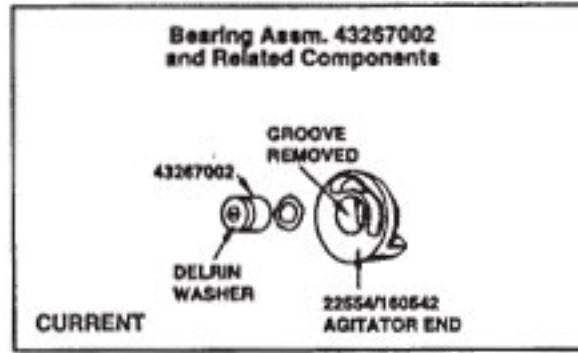

Ref. No.	Part No.	Description
57	33152003	Rear Wheel Shaft
58	34252005	Yoke
59	161513	Spring
60	42251325	Hood - HP
61	45355	Screw
62	43574193	Motor
63	14279	Screw
64	35437010	Baffle
65	34665007	Retainer
67	32242004	Rivet
69	21447020	Screw
70	34665007	Retainer
71	12559FW	Spring
72	35434040	Axle/Flange Retainer
73	21767082	Screw
74	47457AY	Wheel Shaft
76	34791AG	Carrier Wheel
77	13730	Lock Ring
78	48422	Rivet
79	34355002	Support Plate
80	35446005	Bottom Plate Latch - LH
81	35446003	Bottom Plate Latch - RH
82	12456	Rivet
83	42242064	Main Body
84	47259AY	Agitator Clamp
85	32243001	Rivet
86	161882	Rivet
87	34439	Bottom Plate Spring
88	41435005	Agitator - (P-47)
89	44783AG	Belt
90	34111001	Support Pad
91	42246008	Bottom Plate
93	36231036	Furniture Guard - LY
94	48644043	Handle Comp. - AX
95	34123020	Gasket Seal
96	15854EF	Nut
97	17206	Screw
98	18676	Cord Retainer (Used with Cord Protector 36216002. Cord is held into the Cord Protector by tying the filler in the cord over the Cord Protector as shown.)