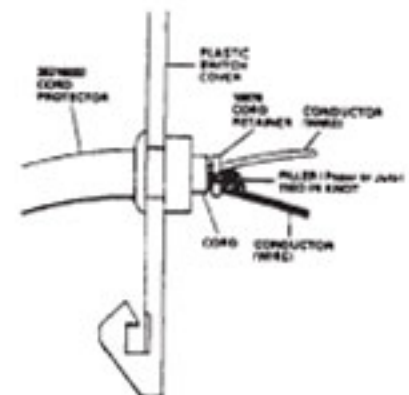

Ref. No.	Part No.	Description
57	33152003	Rear Wheel Shaft
58	34252005	Yoke
59	161513	Spring
60	42251325	Hood - HP
61	45355	Screw
62	43574193	Motor
63	14279	Screw
64	35437010	Baffle
65	34665007	Retainer
67	32242004	Rivet
69	21447020	Screw
70	34665007	Retainer
71	12559FW	Spring
72	35434040	Axle/Flange Retainer
73	21767082	Screw
74	47457AY	Wheel Shaft
76	34791AG	Carrier Wheel
77	13730	Lock Ring
78	48422	Rivet
79	34355002	Support Plate
80	35446005	Bottom Plate Latch - LH
81	35446003	Bottom Plate Latch - RH
82	12456	Rivet
83	42242064	Main Body
84	47259AY	Agitator Clamp
85	32243001	Rivet
86	161882	Rivet
87	34439	Bottom Plate Spring
88	41435005	Agitator - (P-47)
89	44783AG	Belt
90	34111001	Support Pad
91	42246008	Bottom Plate
93	36231036	Furniture Guard - LY
94	48644043	Handle Comp. - AX
95	34123020	Gasket Seal
96	15854EF	Nut
97	17206	Screw
98	18676	Cord Retainer (Used with Cord Protector 36216002. Cord is held into the Cord Protector by tying the filler in the cord over the Cord Protector as shown.)