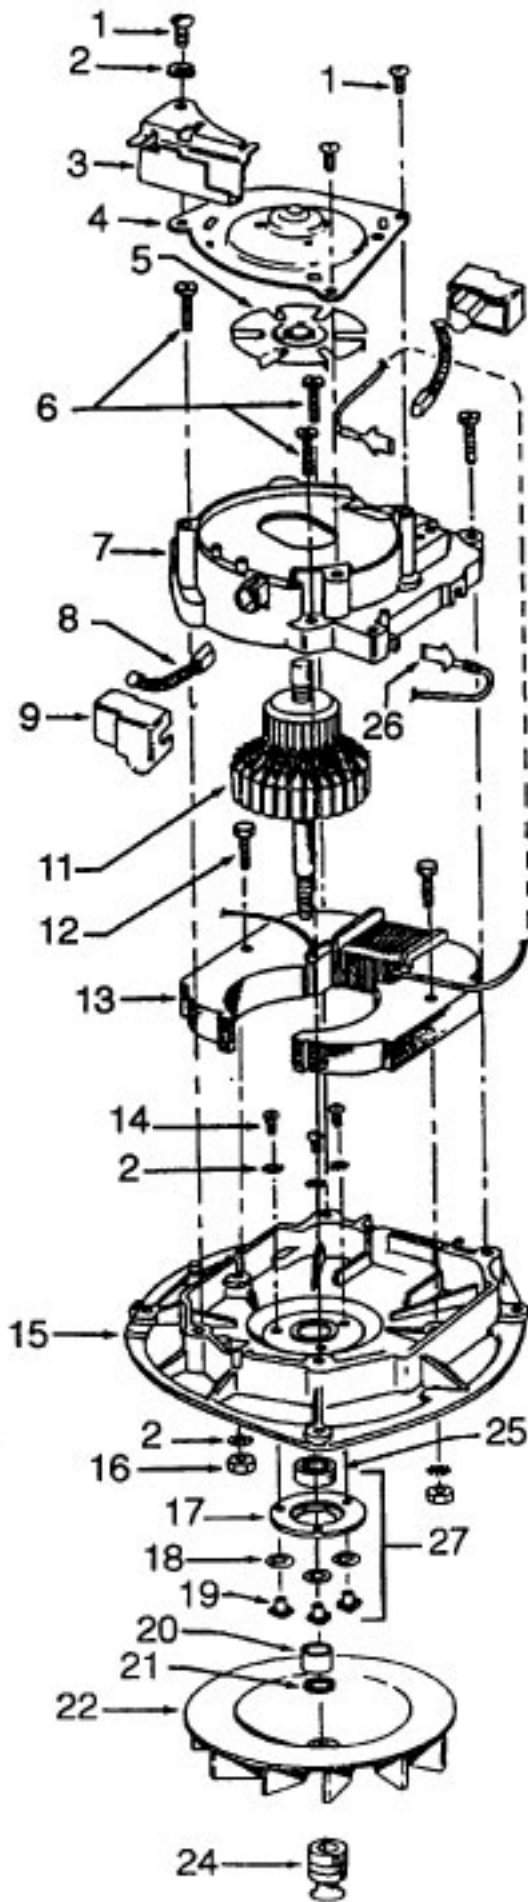

Motor

**Models C1065, C1067, C1069, C1085, C1401
C1405, C1425, C1429, U7021, U7063, U7077, U7079**

**Motor #43574192
1-Speed w/Guide**

**Motor #43574193
1-Speed w/o Guide**

Ref. No.	Part No.	Description
1	45533AY	Screw
2	14062	Washer
3	41961009	Indicator Guide
4	42934002	Upper Bearing
5	38755004	Vent Fan
6	161535	Screw
7	19857	Upper Motor Casing
8	47318012	Carbon Brush
9	36315003	Brush Insulator
11	44768051	Armature
12	45118	Bolt
13	45412015	Field Coil
14	21772501	Screw
15	42193006	Lower Motor Case
16	15673	Nut
17	32184003	Retainer
18	19772	Washer
19	45251	Nut
20	31731002	Spacer
21	166563	Washer
22	38755011	Fan - Poly
24	43251003	Motor Pulley
25	24152807	Bearing
26	14320	Terminal
27	43267006	Bearing Kit

ITEMS NOT ILLUSTRATED

35276006	Indicator Guide Spring