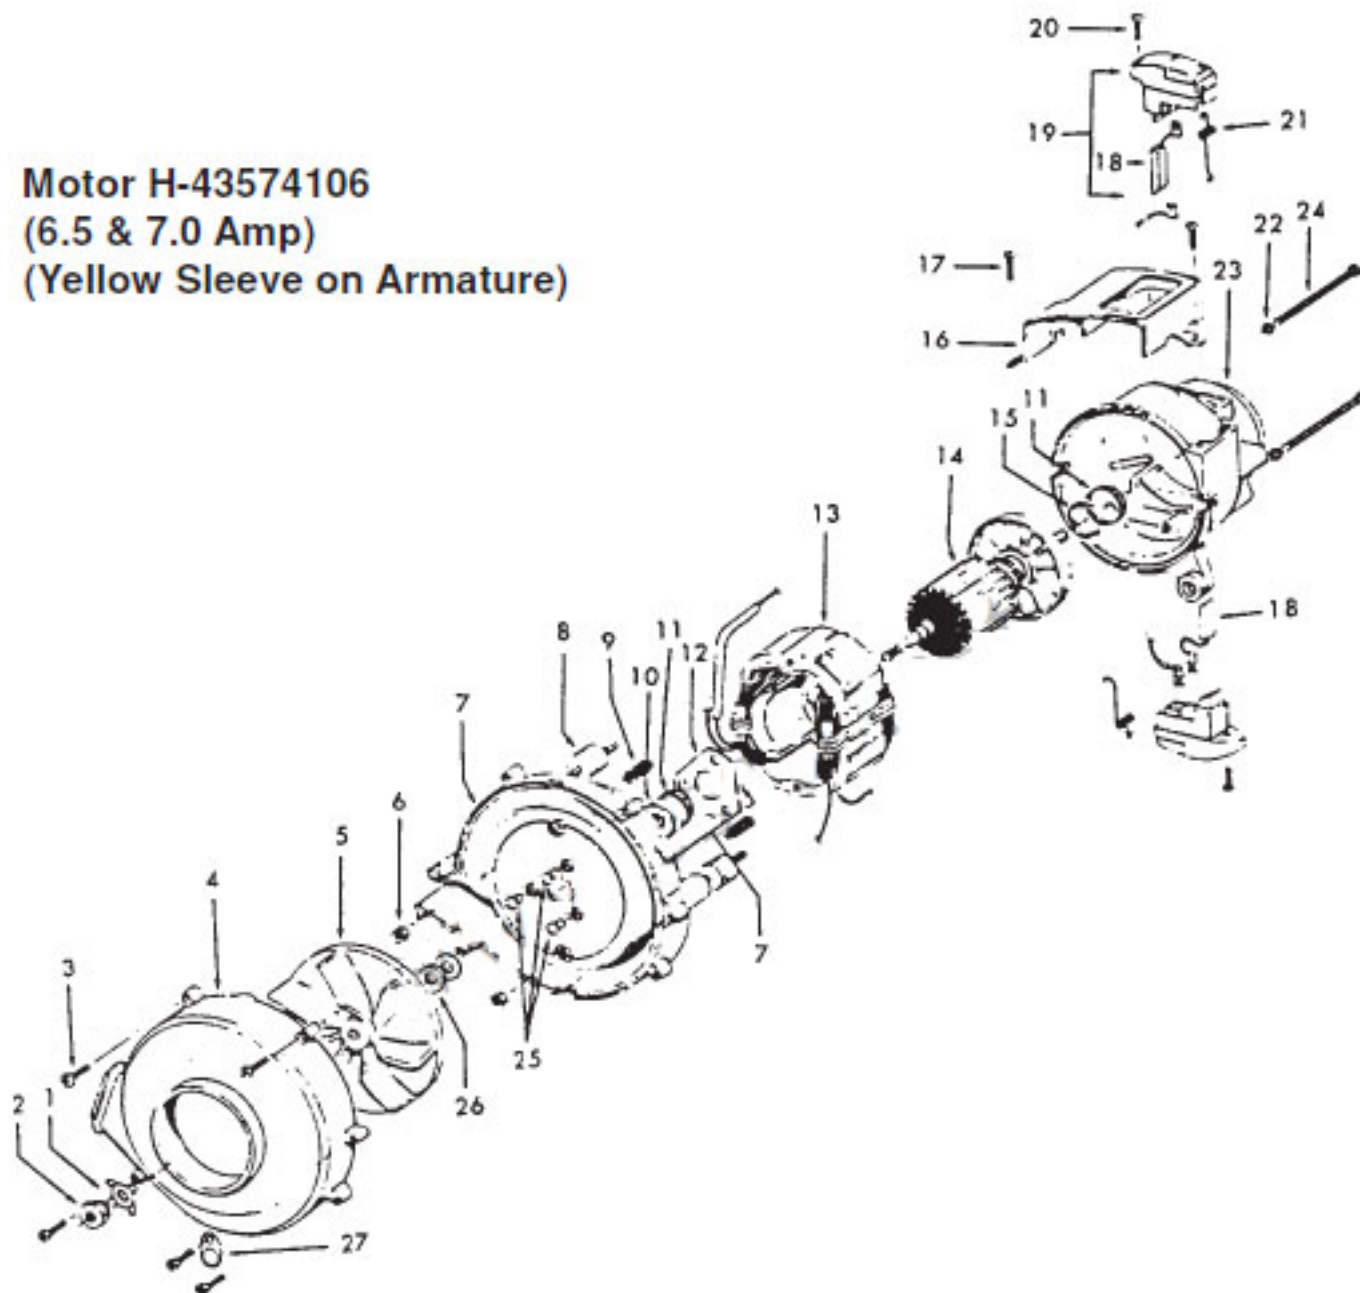

U7069 w/Cloth Bag

U7069-040 w/o Bag - 5.2 Motor

U7069-065 w/o Bag - 6.5 Motor

KEY	PART NO.	DESCRIPTION
1	H-48663072	Handle Grip - LY
2	H-39442015	Cord Hook - LY
3	H-21479254	* Screw
4	H-46383193	Attachment Cord - HP-50
5	H-36215025	Cord Protector - HP
6	H-36172040	Cord Clamp
7	H-13704	* Washer
8	H-32277021	Handle Nut
9	H-39467041	Handle - Upper Half - AX
10	H-21631301	Handle Bolt
11	H-39467046	Handle - Lower Half - AX
12	H-48644032	Handle Ass'y - LY (Less Attachment Cord)
13	H-21831024	Handle Bolt
15	H-38335008	Spring
16	H-38426030	Foot Pad - AG
17	H-43151005	Handle Control Lever
18	H-21447003	* Screw
19	H-32215002	Shaft
20	H-35214009	Lever Support
22	H-41416022	Bail
24	H-36172015	Cord Retainer
25	H-32277008	Handle Nut
26	H-32512001	Rear Axle
27	H-163110	* Washer
28	H-162143	Bearing
29	H-38522036	Rear Wheel
30	H-160017	* Lock Ring
31	H-36231063	Furniture Guard - Short - LY
32	H-32563009	Bail Shaft
33	H-42256106	Exhaust Flange
34	H-27684002	Terminal Strip
35	H-21447074	Screw
36	H-36216008	Cord Protector
37	H-27478610	Cable Wedge
38	H-37257073	Cap - HP
39	H-38657020	Air Duct
40	H-162961	Insulating Pod
41	H-28212009	Push Switch
42	H-27479307	* Lead Wire Tie
43	H-38426045	Switch Pedal - HP
44	H-36222015	Wear Strip - RH
45	H-21364102	* Speed Nut
46	H-37252011	Hood - LA
47	H-38783005	Gasket
48	H-52115108	Nameplate
49	H-36222010	Wear Strip - LH

HOOVER Original

CONQUEST

Motor

Motor H-43574106
(6.5 & 7.0 Amp)
(Yellow Sleeve on Armature)

KEY	PART NO.	DESCRIPTION
1	H-36128003	Lock Washer
2	H-33426001	Nut
3	H-21447072	Screw
4	H-38736025	Fan Chamber Cover
5	H-38755012	Fan
6	H-21641557	Nut
7	H-43588018	Fan Chamber Includes Bearings
8	H-32724015	Sandwich Mount
9	H-12854	Spring
10	H-24152808	Bearing
11	H-24198001	Star Ring
12	H-12025	Retainer
13	H-45311056	Field Coil
14	H-44765187	Armature