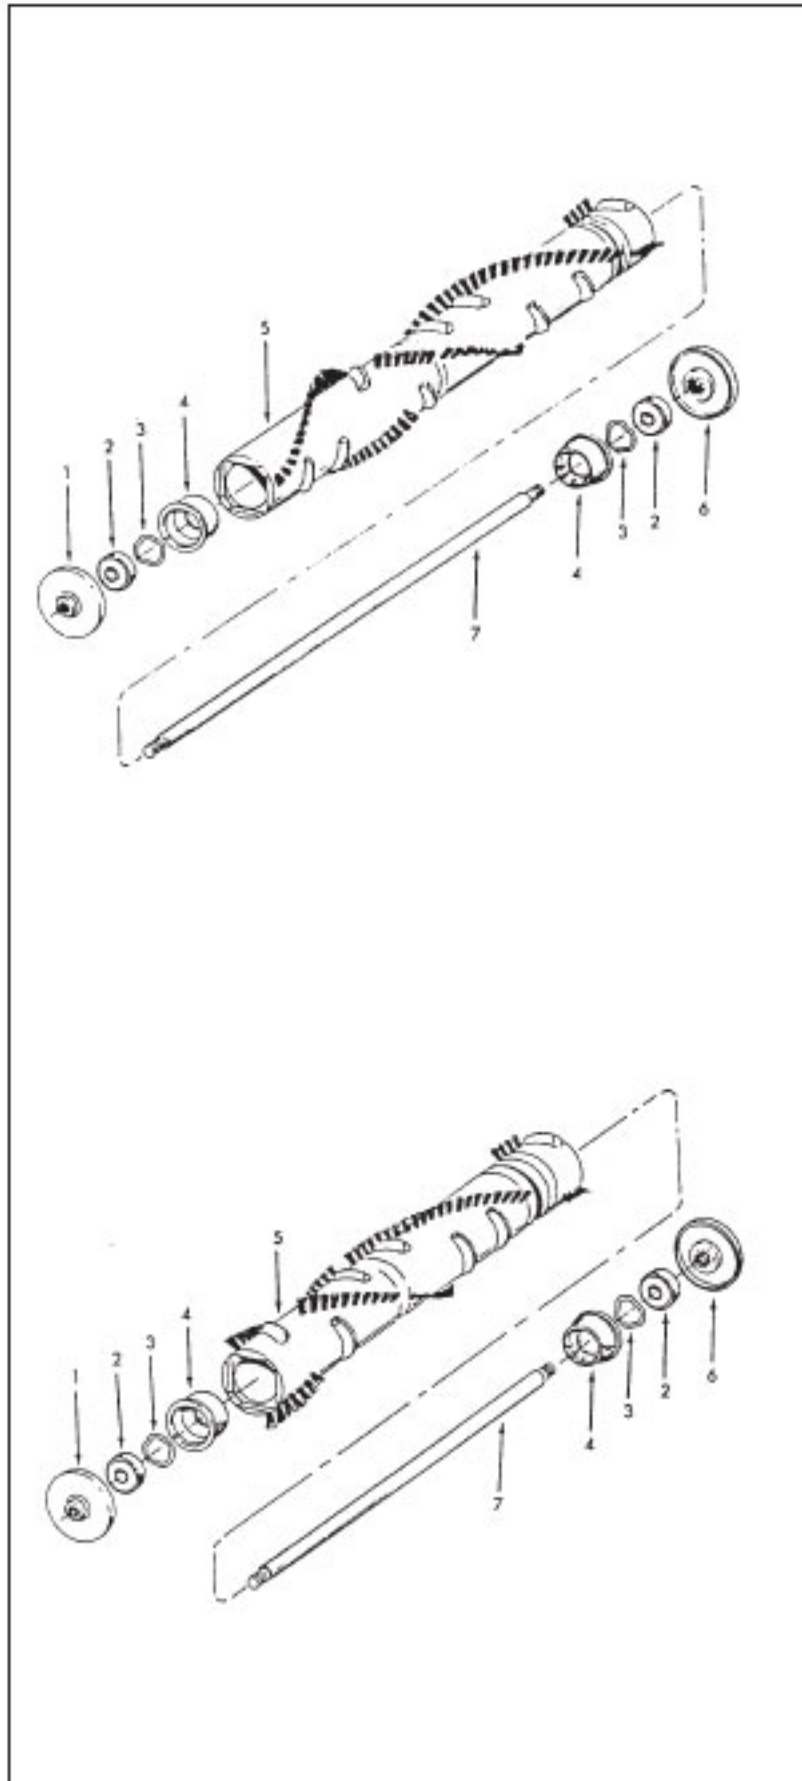

[Find Your HOOVER Vacuum Cleaner Parts - Select From 1456 Models](#)

----- Manual continues below part list -----

Available Replacement Parts for HOOVER U7069

[H-4010001A](#)

VACUUM BAG OEM HOOVER 3 PACK

Agitator H-48416036 - 18"

KEY	PART NO.	DESCRIPTION
1	H-41435066	Thread Guard
2	H-24152808	Bearing
3	H-21345113	Wave Spring Washer
4	H-36422004	Agitator End
5	H-48416017	Agitator Body w/Ends
6	H-41435061	Thread Guard
7	H-32873004	Agitator Shaft

Agitator H-48416035 - 14"

KEY	PART NO.	DESCRIPTION
1	H-41435066	Thread Guard
2	H-24152808	Bearing
3	H-21345113	* Wave Spring Washer
4	H-36422004	Agitator End
5	H-48416013	Agitator Body w/Ends
6	H-41435061	Thread Guard
7	H-32873007	Agitator Shaft

HOOVER Original

CONQUEST

Motor

Motor H-43574106
(6.5 & 7.0 Amp)
(Yellow Sleeve on Armature)

KEY	PART NO.	DESCRIPTION
1	H-36128003	Lock Washer
2	H-33426001	Nut
3	H-21447072	Screw
4	H-38736025	Fan Chamber Cover
5	H-38755012	Fan
6	H-21641557	Nut
7	H-43588018	Fan Chamber Includes Bearings
8	H-32724015	Sandwich Mount
9	H-12854	Spring
10	H-24152808	Bearing
11	H-24198001	Star Ring
12	H-12025	Retainer
13	H-45311056	Field Coil
14	H-44765187	Armature