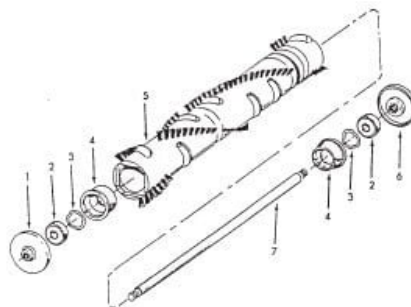

[Find Your HOOVER Vacuum Cleaner Parts - Select From 1456 Models](#)

----- Manual continues below part list -----