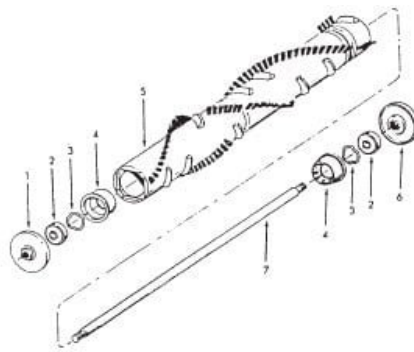

Appliance Factory Parts
© <http://www.appliancefactoryparts.com>