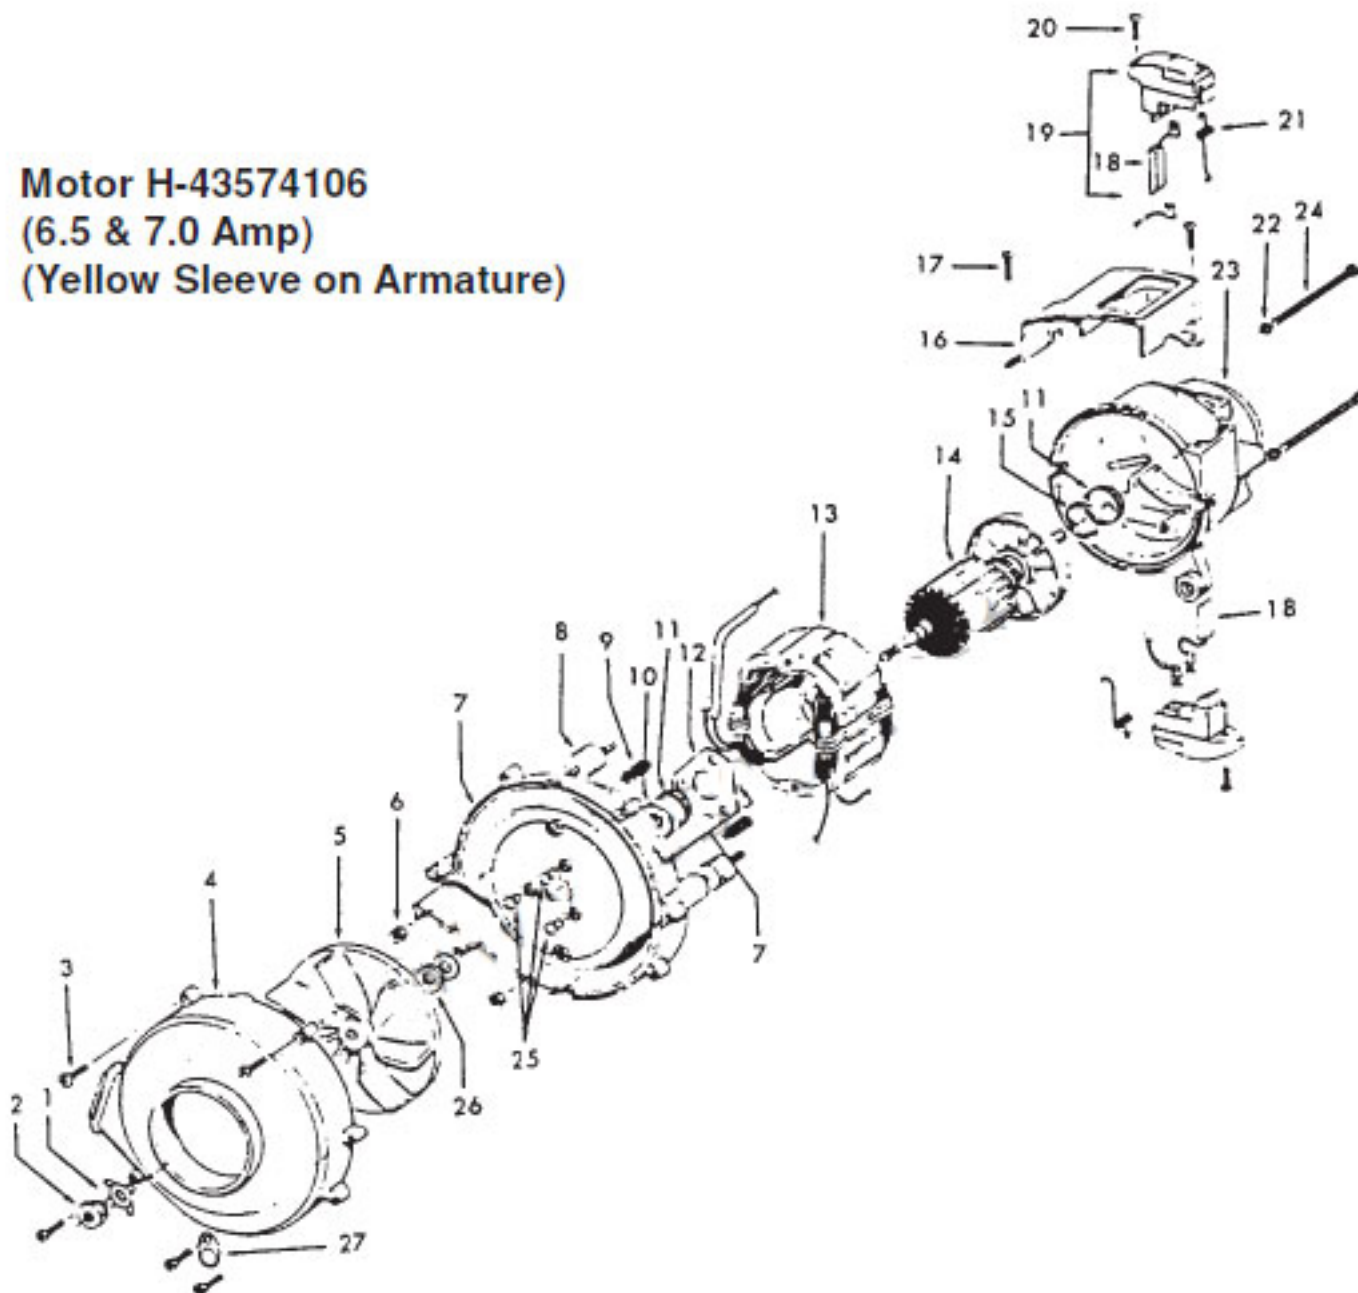

U7069 w/Cloth Bag

U7069-040 w/o Bag - 5.2 Motor

U7069-065 w/o Bag - 6.5 Motor

KEY	PART NO.	DESCRIPTION
1	H-48663072	Handle Grip - LY
2	H-39442015	Cord Hook - LY
3	H-21479254	* Screw
4	H-46383193	Attachment Cord - HP-50
5	H-36215025	Cord Protector - HP
6	H-36172040	Cord Clamp
7	H-13704	* Washer
8	H-32277021	Handle Nut
9	H-39467041	Handle - Upper Half - AX
10	H-21631301	Handle Bolt
11	H-39467046	Handle - Lower Half - AX
12	H-48644032	Handle Ass'y - LY (Less Attachment Cord)
13	H-21831024	Handle Bolt
15	H-38335008	Spring
16	H-38426030	Foot Pad - AG
17	H-43151005	Handle Control Lever
18	H-21447003	* Screw
19	H-32215002	Shaft
20	H-35214009	Lever Support
22	H-41416022	Bail
24	H-36172015	Cord Retainer
25	H-32277008	Handle Nut
26	H-32512001	Rear Axle
27	H-163110	* Washer
28	H-162143	Bearing
29	H-38522036	Rear Wheel
30	H-160017	* Lock Ring
31	H-36231063	Furniture Guard - Short - LY
32	H-32563009	Bail Shaft
33	H-42256106	Exhaust Flange
34	H-27684002	Terminal Strip
35	H-21447074	Screw
36	H-36216008	Cord Protector
37	H-27478610	Cable Wedge
38	H-37257073	Cap - HP
39	H-38657020	Air Duct
40	H-162961	Insulating Pod
41	H-28212009	Push Switch
42	H-27479307	* Lead Wire Tie
43	H-38426045	Switch Pedal - HP
44	H-36222015	Wear Strip - RH
45	H-21364102	* Speed Nut
46	H-37252011	Hood - LA
47	H-38783005	Gasket
48	H-52115108	Nameplate
49	H-36222010	Wear Strip - LH

# HOOVER Original

CONQUEST

Motor

**Motor H-43574106**  
**(6.5 & 7.0 Amp)**  
**(Yellow Sleeve on Armature)**

KEY	PART NO.	DESCRIPTION
1	H-36128003	Lock Washer
2	H-33426001	Nut
3	H-21447072	Screw
4	H-38736025	Fan Chamber Cover
5	H-38755012	Fan
6	H-21641557	Nut
7	H-43588018	Fan Chamber Includes Bearings
8	H-32724015	Sandwich Mount
9	H-12854	Spring
10	H-24152808	Bearing
11	H-24198001	Star Ring
12	H-12025	Retainer
13	H-45311056	Field Coil
14	H-44765187	Armature