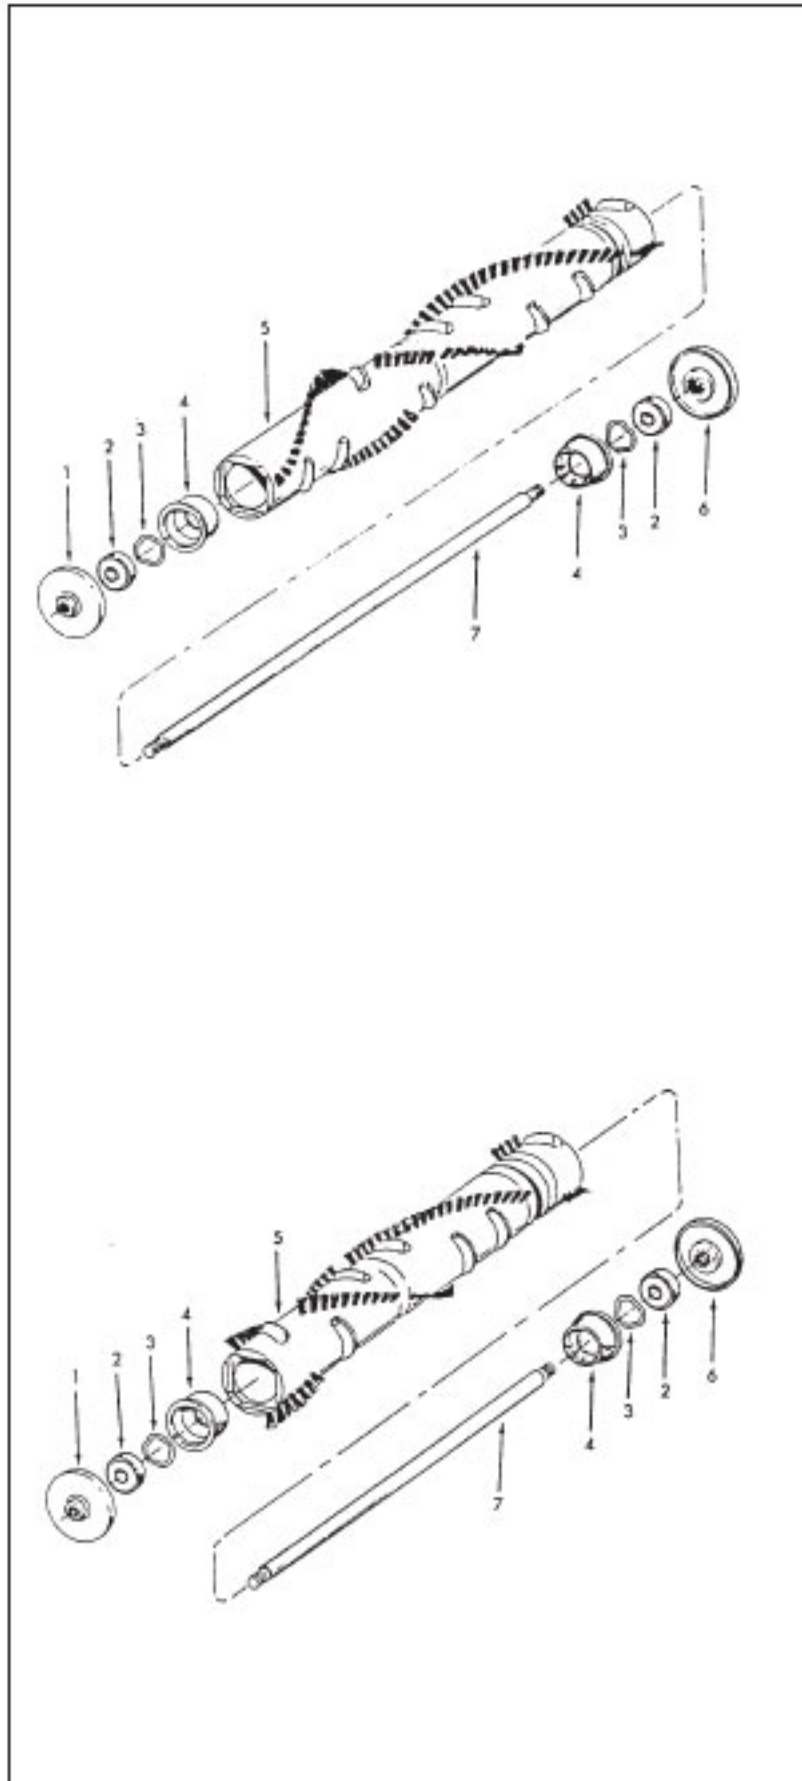

----- Manual continues below part list -----

### Agitator H-48416036 - 18"

KEY	PART NO.	DESCRIPTION
1	H-41435066	Thread Guard
2	H-24152808	Bearing
3	H-21345113	Wave Spring Washer
4	H-36422004	Agitator End
5	H-48416017	Agitator Body w/Ends
6	H-41435061	Thread Guard
7	H-32873004	Agitator Shaft

### Agitator H-48416035 - 14"

KEY	PART NO.	DESCRIPTION
1	H-41435066	Thread Guard
2	H-24152808	Bearing
3	H-21345113	* Wave Spring Washer
4	H-36422004	Agitator End
5	H-48416013	Agitator Body w/Ends
6	H-41435061	Thread Guard
7	H-32873007	Agitator Shaft

# HOOVER Original

CONQUEST

Motor

**Motor H-43574106**  
**(6.5 & 7.0 Amp)**  
**(Yellow Sleeve on Armature)**

KEY	PART NO.	DESCRIPTION
1	H-36128003	Lock Washer
2	H-33426001	Nut
3	H-21447072	Screw
4	H-38736025	Fan Chamber Cover
5	H-38755012	Fan
6	H-21641557	Nut
7	H-43588018	Fan Chamber Includes Bearings
8	H-32724015	Sandwich Mount
9	H-12854	Spring
10	H-24152808	Bearing
11	H-24198001	Star Ring
12	H-12025	Retainer
13	H-45311056	Field Coil
14	H-44765187	Armature