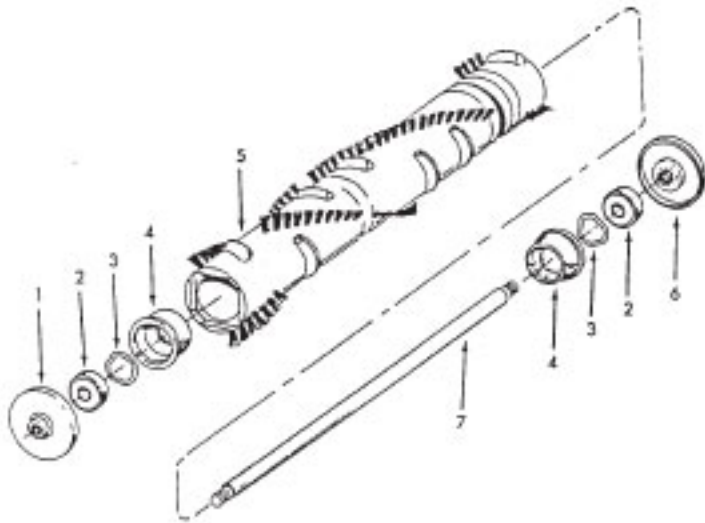

Agitator H-48416036 - 18"

KEY	PART NO.	DESCRIPTION
1	H-41435066	Thread Guard
2	H-24152808	Bearing
3	H-21345113	Wave Spring Washer
4	H-36422004	Agitator End
5	H-48416017	Agitator Body w/Ends
6	H-41435061	Thread Guard
7	H-32873004	Agitator Shaft

Agitator H-48416035 - 14"

KEY	PART NO.	DESCRIPTION
1	H-41435066	Thread Guard
2	H-24152808	Bearing
3	H-21345113	* Wave Spring Washer
4	H-36422004	Agitator End
5	H-48416013	Agitator Body w/Ends
6	H-41435061	Thread Guard
7	H-32873007	Agitator Shaft

HOOVER Original

CONQUEST

U7069 w/Cloth Bag

U7069-040 w/o Bag - 5.2 Motor

U7069-065 w/o Bag - 6.5 Motor

Original

HOOVER

CONQUEST

HOOVER Original

CONQUEST

Motor

Motor H-43574106
(6.5 & 7.0 Amp)
(Yellow Sleeve on Armature)

KEY	PART NO.	DESCRIPTION
1	H-36128003	Lock Washer
2	H-33426001	Nut
3	H-21447072	Screw
4	H-38736025	Fan Chamber Cover
5	H-38755012	Fan
6	H-21641557	Nut
7	H-43588018	Fan Chamber Includes Bearings
8	H-32724015	Sandwich Mount
9	H-12854	Spring
10	H-24152808	Bearing
11	H-24198001	Star Ring
12	H-12025	Retainer
13	H-45311056	Field Coil
14	H-44765187	Armature