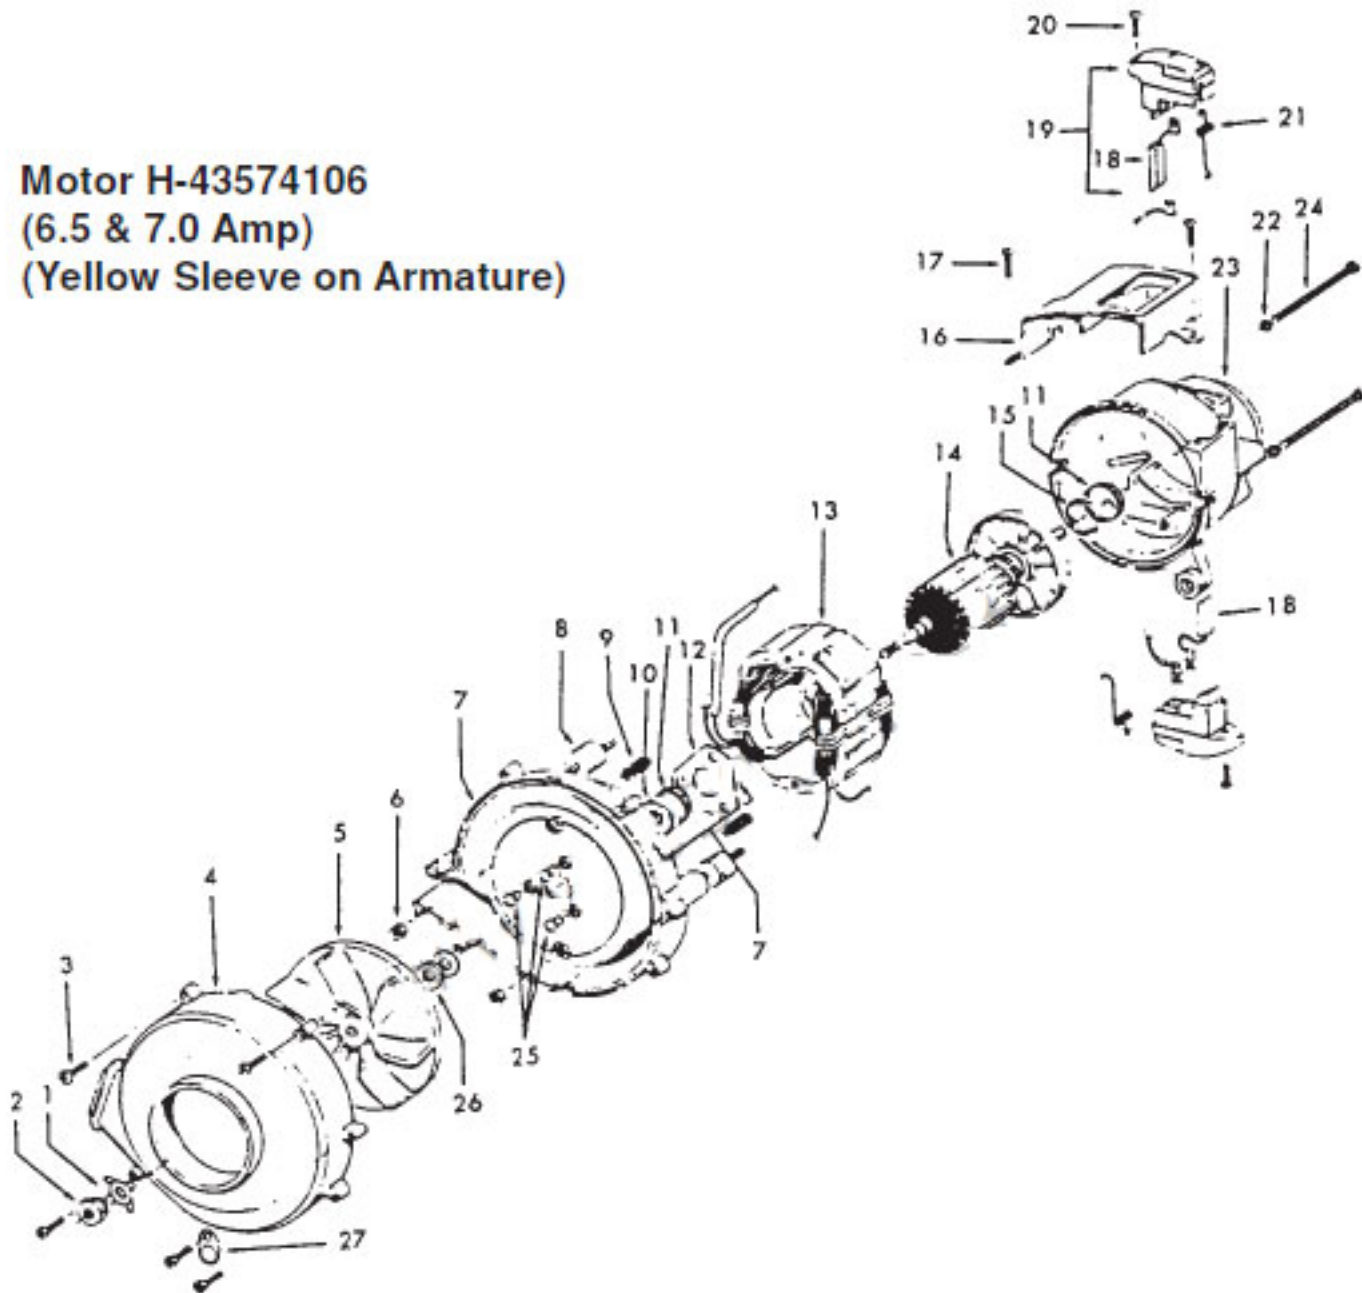

U7069 w/Cloth Bag

U7069-040 w/o Bag - 5.2 Motor

U7069-065 w/o Bag - 6.5 Motor

KEY	PART NO.	DESCRIPTION
1	H-48663072	Handle Grip - LY
2	H-39442015	Cord Hook - LY
3	H-21479254	* Screw
4	H-46383193	Attachment Cord - HP-50
5	H-36215025	Cord Protector - HP
6	H-36172040	Cord Clamp
7	H-13704	* Washer
8	H-32277021	Handle Nut
9	H-39467041	Handle - Upper Half - AX
10	H-21631301	Handle Bolt
11	H-39467046	Handle - Lower Half - AX
12	H-48644032	Handle Ass'y - LY (Less Attachment Cord)
13	H-21831024	Handle Bolt
15	H-38335008	Spring
16	H-38426030	Foot Pad - AG
17	H-43151005	Handle Control Lever
18	H-21447003	* Screw
19	H-32215002	Shaft
20	H-35214009	Lever Support
22	H-41416022	Bail
24	H-36172015	Cord Retainer
25	H-32277008	Handle Nut
26	H-32512001	Rear Axle
27	H-163110	* Washer
28	H-162143	Bearing
29	H-38522036	Rear Wheel
30	H-160017	* Lock Ring
31	H-36231063	Furniture Guard - Short - LY
32	H-32563009	Bail Shaft
33	H-42256106	Exhaust Flange
34	H-27684002	Terminal Strip
35	H-21447074	Screw
36	H-36216008	Cord Protector
37	H-27478610	Cable Wedge
38	H-37257073	Cap - HP
39	H-38657020	Air Duct
40	H-162961	Insulating Pod
41	H-28212009	Push Switch
42	H-27479307	* Lead Wire Tie
43	H-38426045	Switch Pedal - HP
44	H-36222015	Wear Strip - RH
45	H-21364102	* Speed Nut
46	H-37252011	Hood - LA
47	H-38783005	Gasket
48	H-52115108	Nameplate
49	H-36222010	Wear Strip - LH

HOOVER Original

CONQUEST
Motor

Motor H-43574106
(6.5 & 7.0 Amp)
(Yellow Sleeve on Armature)

KEY	PART NO.	DESCRIPTION
1	H-36128003	Lock Washer
2	H-33426001	Nut
3	H-21447072	Screw
4	H-38736025	Fan Chamber Cover
5	H-38755012	Fan
6	H-21641557	Nut
7	H-43588018	Fan Chamber Includes Bearings
8	H-32724015	Sandwich Mount
9	H-12854	Spring
10	H-24152808	Bearing
11	H-24198001	Star Ring
12	H-12025	Retainer
13	H-45311056	Field Coil
14	H-44765187	Armature