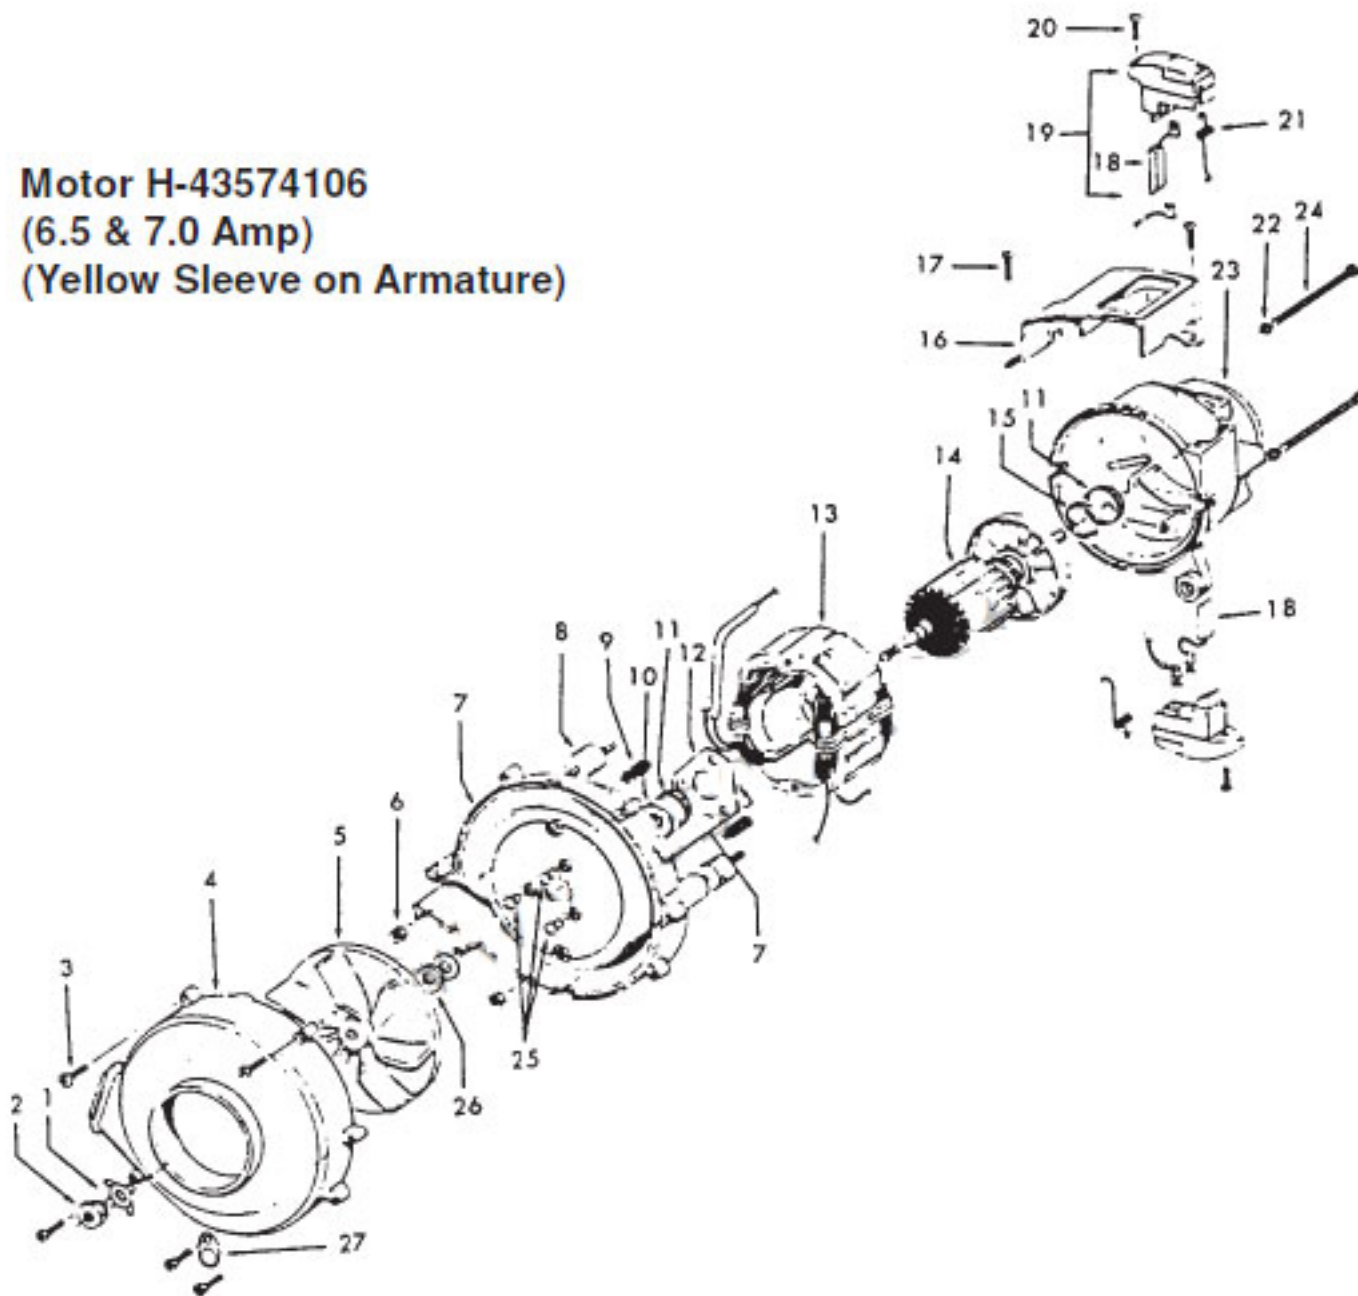

Agitator H-48416036 - 18"

KEY	PART NO.	DESCRIPTION
1	H-41435066	Thread Guard
2	H-24152808	Bearing
3	H-21345113	Wave Spring Washer
4	H-36422004	Agitator End
5	H-48416017	Agitator Body w/Ends
6	H-41435061	Thread Guard
7	H-32873004	Agitator Shaft

Agitator H-48416035 - 14"

KEY	PART NO.	DESCRIPTION
1	H-41435066	Thread Guard
2	H-24152808	Bearing
3	H-21345113	* Wave Spring Washer
4	H-36422004	Agitator End
5	H-48416013	Agitator Body w/Ends
6	H-41435061	Thread Guard
7	H-32873007	Agitator Shaft

HOOVER Original

CONQUEST

Motor

Motor H-43574106
(6.5 & 7.0 Amp)
(Yellow Sleeve on Armature)

KEY	PART NO.	DESCRIPTION
1	H-36128003	Lock Washer
2	H-33426001	Nut
3	H-21447072	Screw
4	H-38736025	Fan Chamber Cover
5	H-38755012	Fan
6	H-21641557	Nut
7	H-43588018	Fan Chamber Includes Bearings
8	H-32724015	Sandwich Mount
9	H-12854	Spring
10	H-24152808	Bearing
11	H-24198001	Star Ring
12	H-12025	Retainer
13	H-45311056	Field Coil
14	H-44765187	Armature