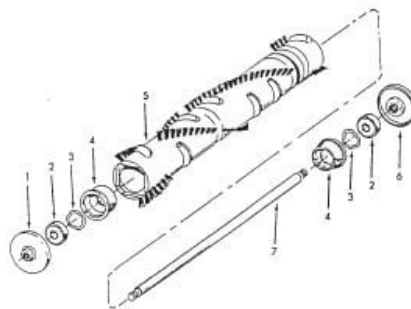

[Find Your HOOVER Vacuum Cleaner Parts - Select From 1456 Models](#)

----- Manual continues below part list -----