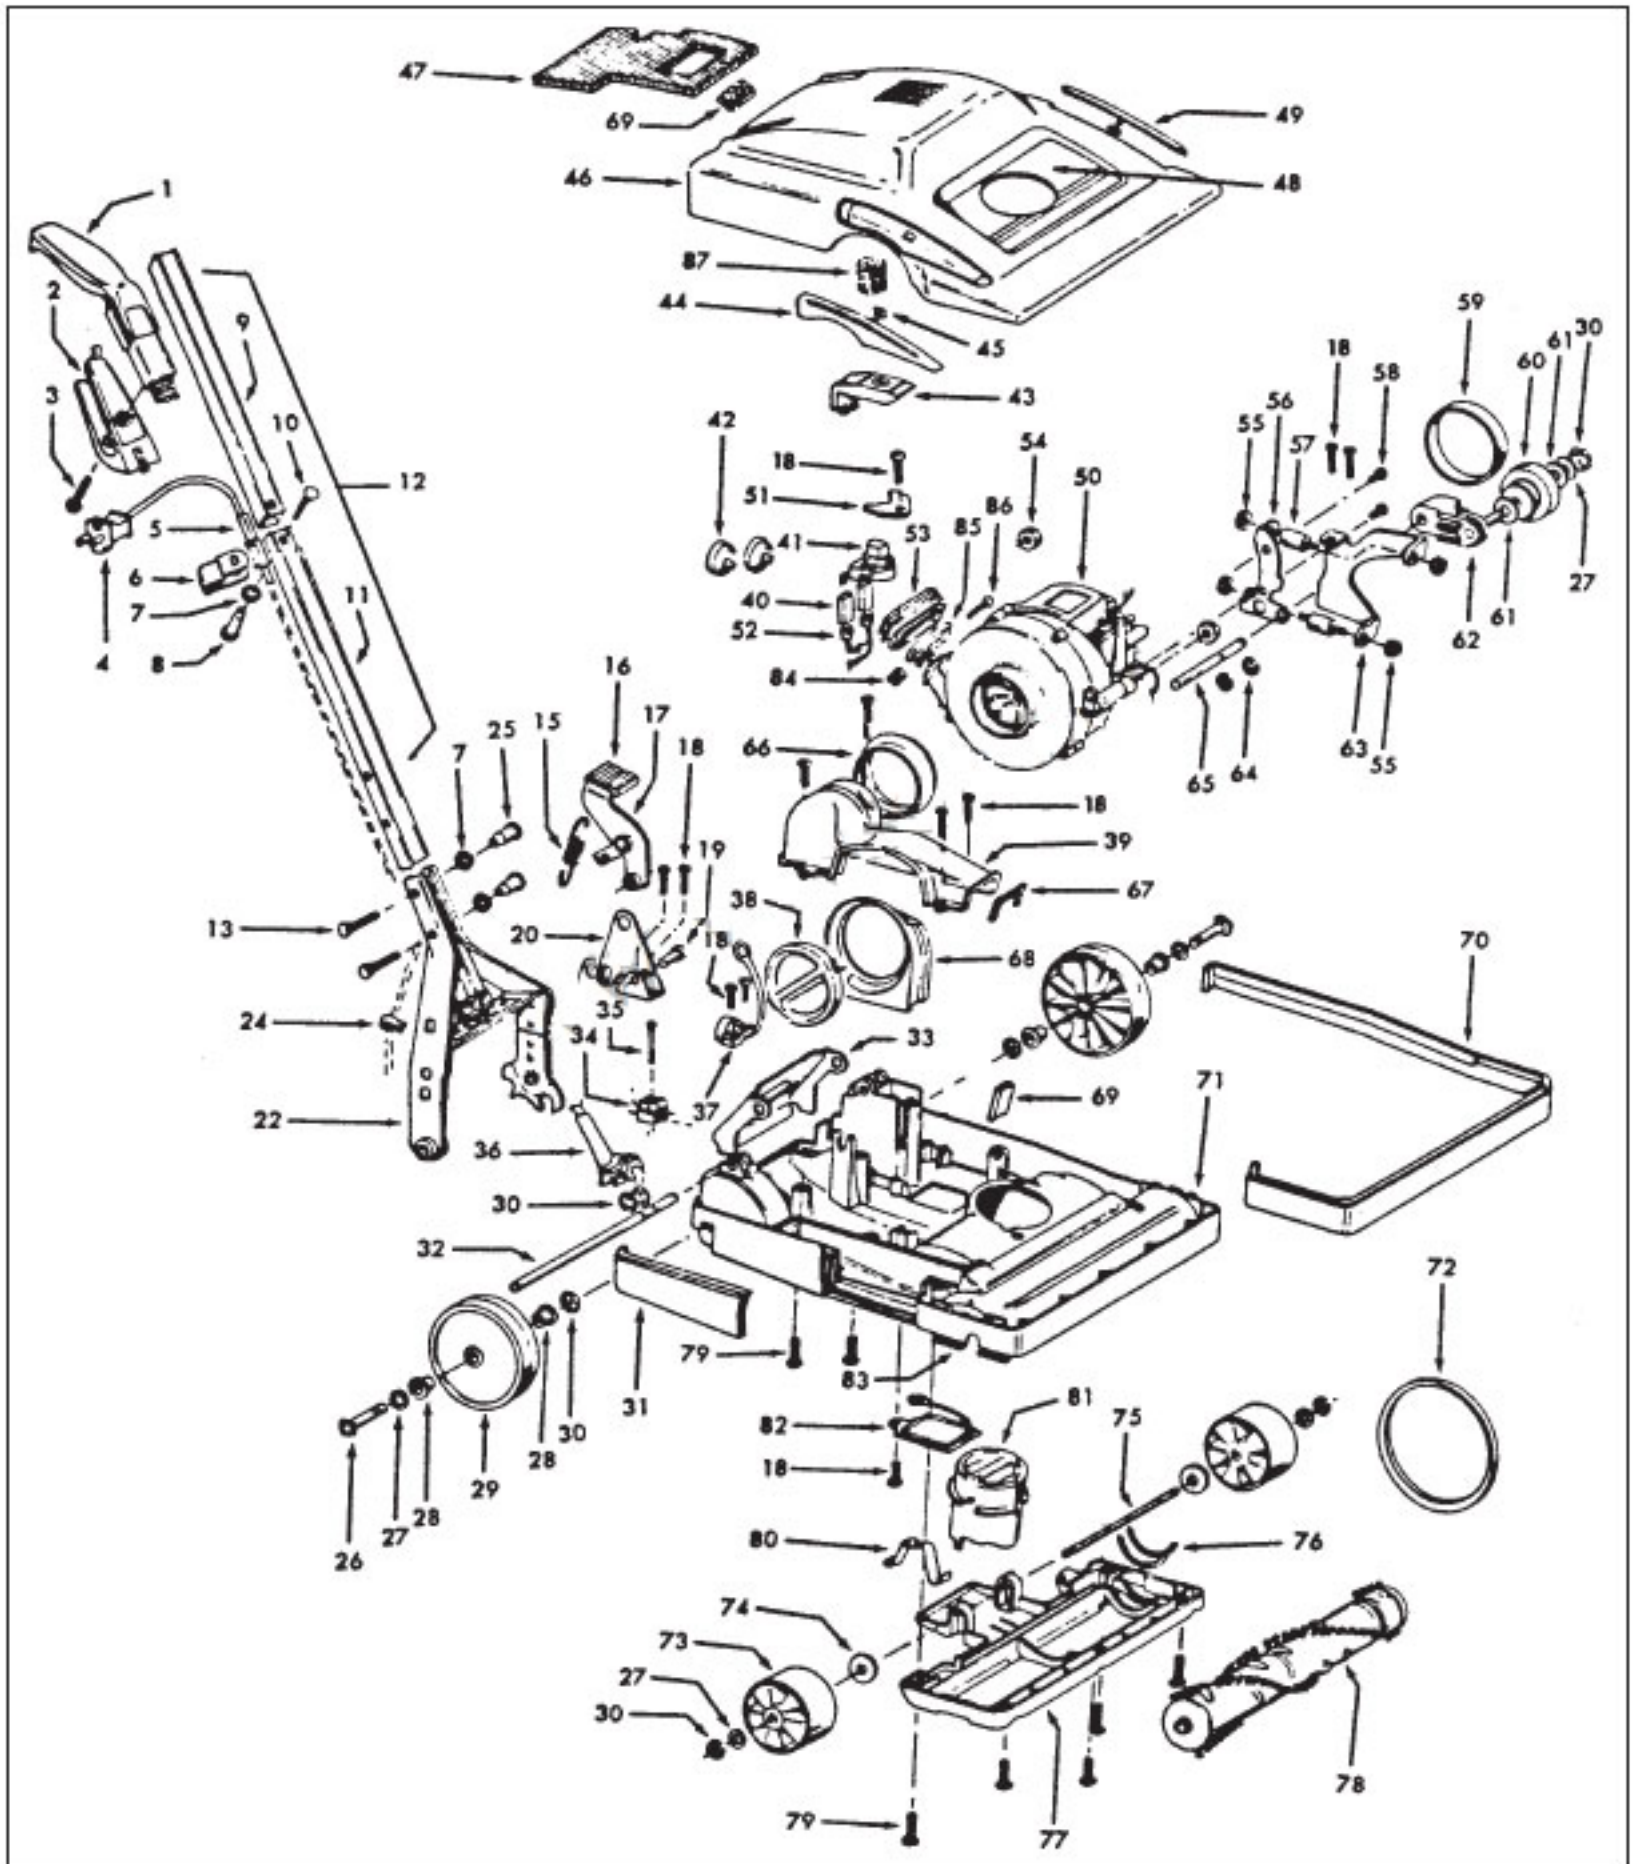

HOOVER Original

CONQUEST

U7069 w/Cloth Bag

U7069-040 w/o Bag - 5.2 Motor

U7069-065 w/o Bag - 6.5 Motor

Original

HOOVER

CONQUEST

U7069 w/Cloth Bag

U7069-040 w/o Bag - 5.2 Motor

U7069-065 w/o Bag - 6.5 Motor

KEY	PART NO.	DESCRIPTION
1	H-48663072	Handle Grip - LY
2	H-39442015	Cord Hook - LY
3	H-21479254	* Screw
4	H-46383193	Attachment Cord - HP-50
5	H-36215025	Cord Protector - HP
6	H-36172040	Cord Clamp
7	H-13704	* Washer
8	H-32277021	Handle Nut
9	H-39467041	Handle - Upper Half - AX
10	H-21631301	Handle Bolt
11	H-39467046	Handle - Lower Half - AX
12	H-48644032	Handle Ass'y - LY (Less Attachment Cord)
13	H-21831024	Handle Bolt
15	H-38335008	Spring
16	H-38426030	Foot Pad - AG
17	H-43151005	Handle Control Lever
18	H-21447003	* Screw
19	H-32215002	Shaft
20	H-35214009	Lever Support
22	H-41416022	Bail
24	H-36172015	Cord Retainer
25	H-32277008	Handle Nut
26	H-32512001	Rear Axle
27	H-163110	* Washer
28	H-162143	Bearing
29	H-38522036	Rear Wheel
30	H-160017	* Lock Ring
31	H-36231063	Furniture Guard - Short - LY
32	H-32563009	Bail Shaft
33	H-42256106	Exhaust Flange
34	H-27684002	Terminal Strip
35	H-21447074	Screw
36	H-36216008	Cord Protector
37	H-27478610	Cable Wedge
38	H-37257073	Cap - HP
39	H-38657020	Air Duct
40	H-162961	Insulating Pod
41	H-28212009	Push Switch
42	H-27479307	* Lead Wire Tie
43	H-38426045	Switch Pedal - HP
44	H-36222015	Wear Strip - RH
45	H-21364102	* Speed Nut
46	H-37252011	Hood - LA
47	H-38783005	Gasket
48	H-52115108	Nameplate
49	H-36222010	Wear Strip - LH

KEY	PART NO.	DESCRIPTION
50	H-43574106	Motor - 6.5 - (P-120)
51	H-36171030	Clamp
52	H-163055	Terminal
53	H-38671008	Bellows
54	H-21652005	1 Hex Nut (2 Req.)
55	H-165011	Nut
56	H-36321002	Support Bracket
57	H-32724010	Sandwich Mount
58	H-17001	Screw
59	H-38528012	Belt
60	H-43256002	Pulley
61	H-31158008	Brass Washer
62	H-43256007	Pulley Arm
63	H-36321006	Mounting Bracket
64	H-13730	Lock Ring
65	H-31534001	Shaft
66	H-38671005	Duct Boot
67	H-34253013	Duct Gasket
68	H-41119005	Cap Lock - LY
69	H-34141005	Motor Cushion
70	H-41211003	Furniture Guard - LY
71	H-37241116	Main Body
72	H-38528013	V-Belt
73	H-38522034	Wheel-Front
74	H-21312754	Washer
75	H-32543005	Front Axle
76	H-38781008	Gasket
77	H-37245066	Bottom Plate
78	H-48416035	Agitator - (P-117)
79	H-21447012	Screw
80	H-38381005	Spring
81	H-36436012	Adjustment Cap - HP
82	H-35121001	Access Door
83	H-34112003	Seal
84	H-15854	Nut
85	H-34797008	Clamp Band
86	H-21765140	Screw
87	H-31164004	Motor Cushion