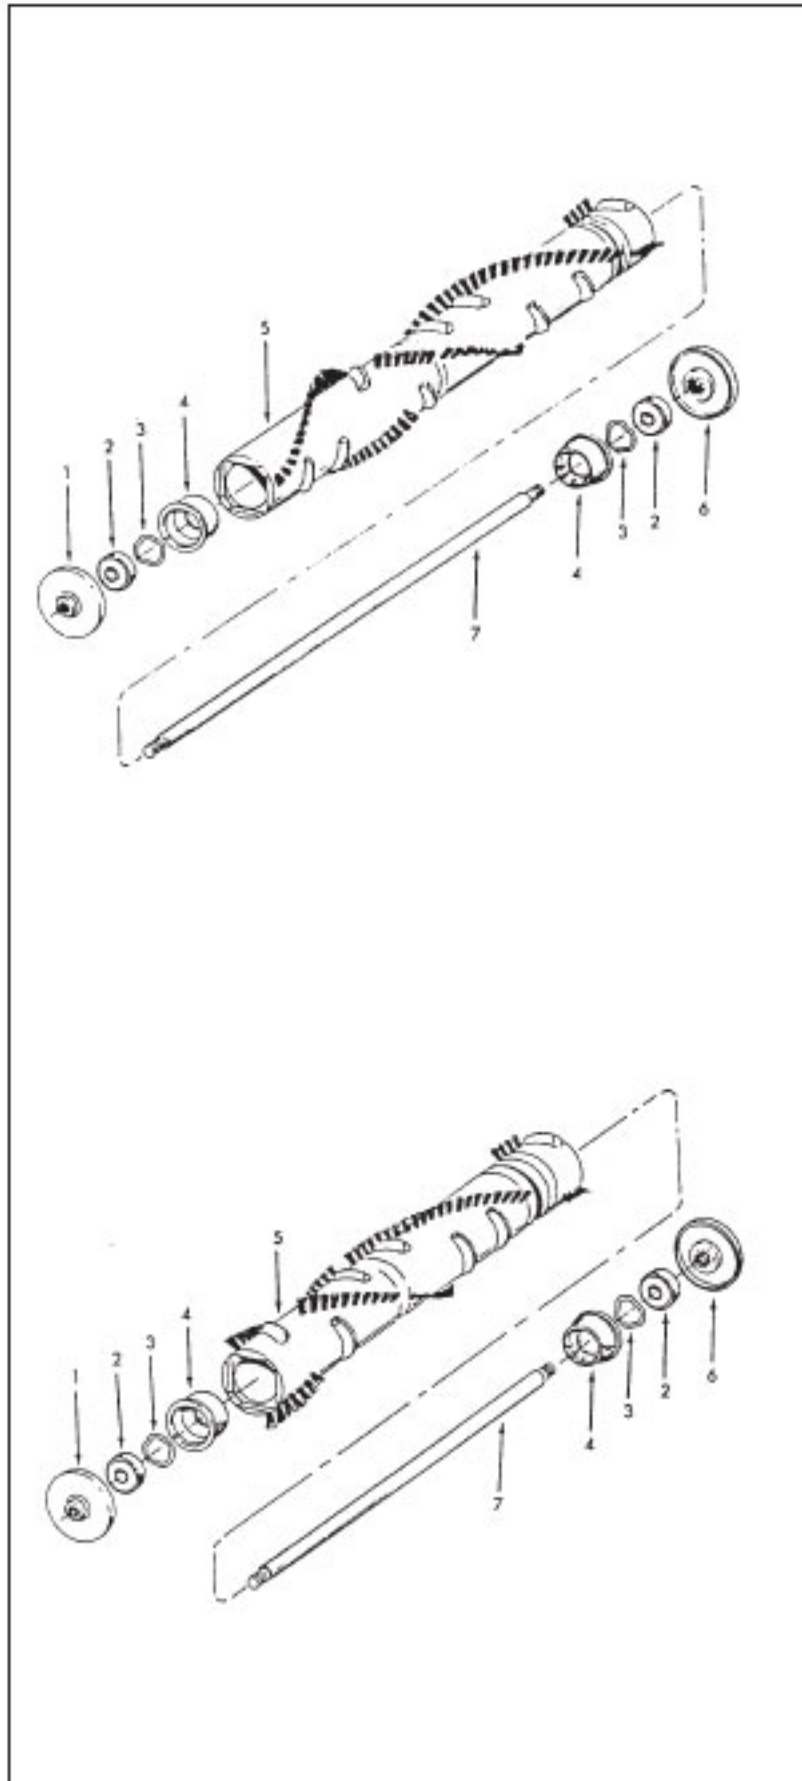

This Owner's Manual is provided and hosted by [Appliance Factory Parts](#).

HOOVER U7069-065 Owner's Manual

**[Shop genuine replacement parts for HOOVER
U7069-065](#)**

Appliance Factory Parts
© <http://www.appliancefactoryparts.com>

Agitator H-48416036 - 18"

KEY	PART NO.	DESCRIPTION
1	H-41435066	Thread Guard
2	H-24152808	Bearing
3	H-21345113	Wave Spring Washer
4	H-36422004	Agitator End
5	H-48416017	Agitator Body w/Ends
6	H-41435061	Thread Guard
7	H-32873004	Agitator Shaft

Agitator H-48416035 - 14"

KEY	PART NO.	DESCRIPTION
1	H-41435066	Thread Guard
2	H-24152808	Bearing
3	H-21345113	* Wave Spring Washer
4	H-36422004	Agitator End
5	H-48416013	Agitator Body w/Ends
6	H-41435061	Thread Guard
7	H-32873007	Agitator Shaft

HOOVER Original

CONQUEST
Motor

Motor H-43574106
(6.5 & 7.0 Amp)
(Yellow Sleeve on Armature)

KEY	PART NO.	DESCRIPTION
1	H-36128003	Lock Washer
2	H-33426001	Nut
3	H-21447072	Screw
4	H-38736025	Fan Chamber Cover
5	H-38755012	Fan
6	H-21641557	Nut
7	H-43588018	Fan Chamber Includes Bearings
8	H-32724015	Sandwich Mount
9	H-12854	Spring
10	H-24152808	Bearing
11	H-24198001	Star Ring
12	H-12025	Retainer
13	H-45311056	Field Coil
14	H-44765187	Armature