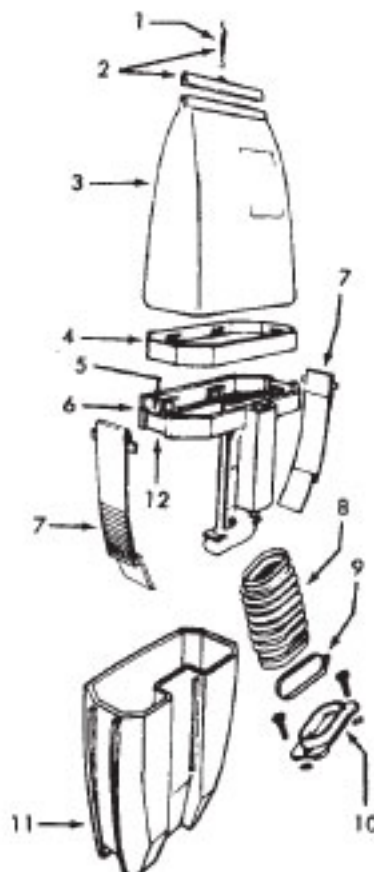

Dust Cup Kit 58642015 (Warehouse)

Ref. No.	Part No.	Description
1	38336019	Spring
2	41128016	Bag Spring/Clip Assm.
3	43667040	Cloth Bag - Orange
	43667056	Cloth Bag - Black
4	35173001	Bag Expander
5	34112015	Seal
6	41427012	Cup Support & Bellows - LY
7	36155011	Latch - AG
8	38673001	Bellows - AG
9	49044	Clamp
	17206	Screw
	15854EF	Nut
10	41424018	Bag Flange
11	38775001	Dust Cup
12	34123020	Seal