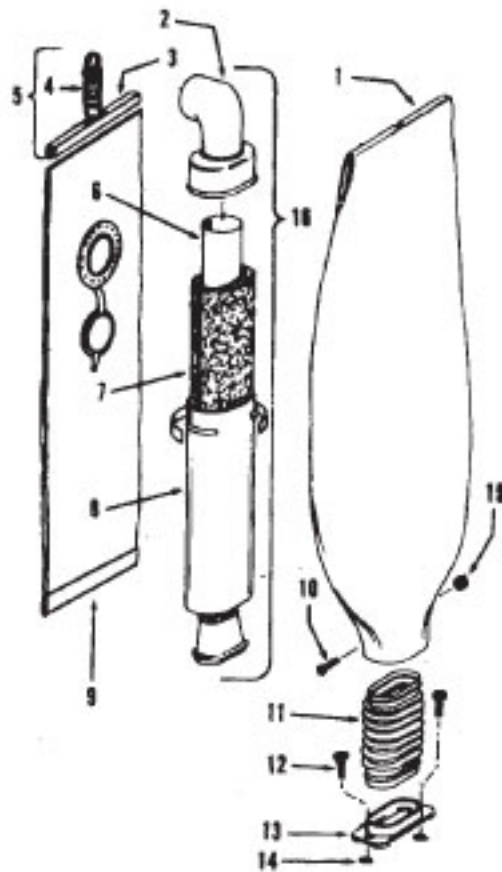

Conquest Cleaner

Cloth Bag Assm. 40201060 (Warehouse)

Ref. No.	Part No.	Description
	43678060	Cloth Bag Assm. AG (Inc. items 1-16)
1	43674055	Outer Cloth Bag - AG
2	38657012	Top Fill Tube
3	36425026	Bag Closure Clip - AG
4	38336019	Spring
5	41128016	Bag Spring/Clip Assm.
6	31746020	Liner
7	34133005	Foam Muffler
8	37257083	Housing
9	43667037	Inner Cloth Bag - Early Style
	43667054	Inner Cloth Bag - Late Style with clip on bottom (pictured)
10	17206	Screw
11	38673010	Bellows
12	36112002	Screw
13	36425005	Bag Flange
14	13759	Lock Ring
15	15854EF	Nut
16	42256012	Muffler Assm.
	4010001A	Paper Bag - (3 Pk.) (Optional)
	4010100A	Paper Bag - (3 Pk.) Allergen Filtration (Optional)