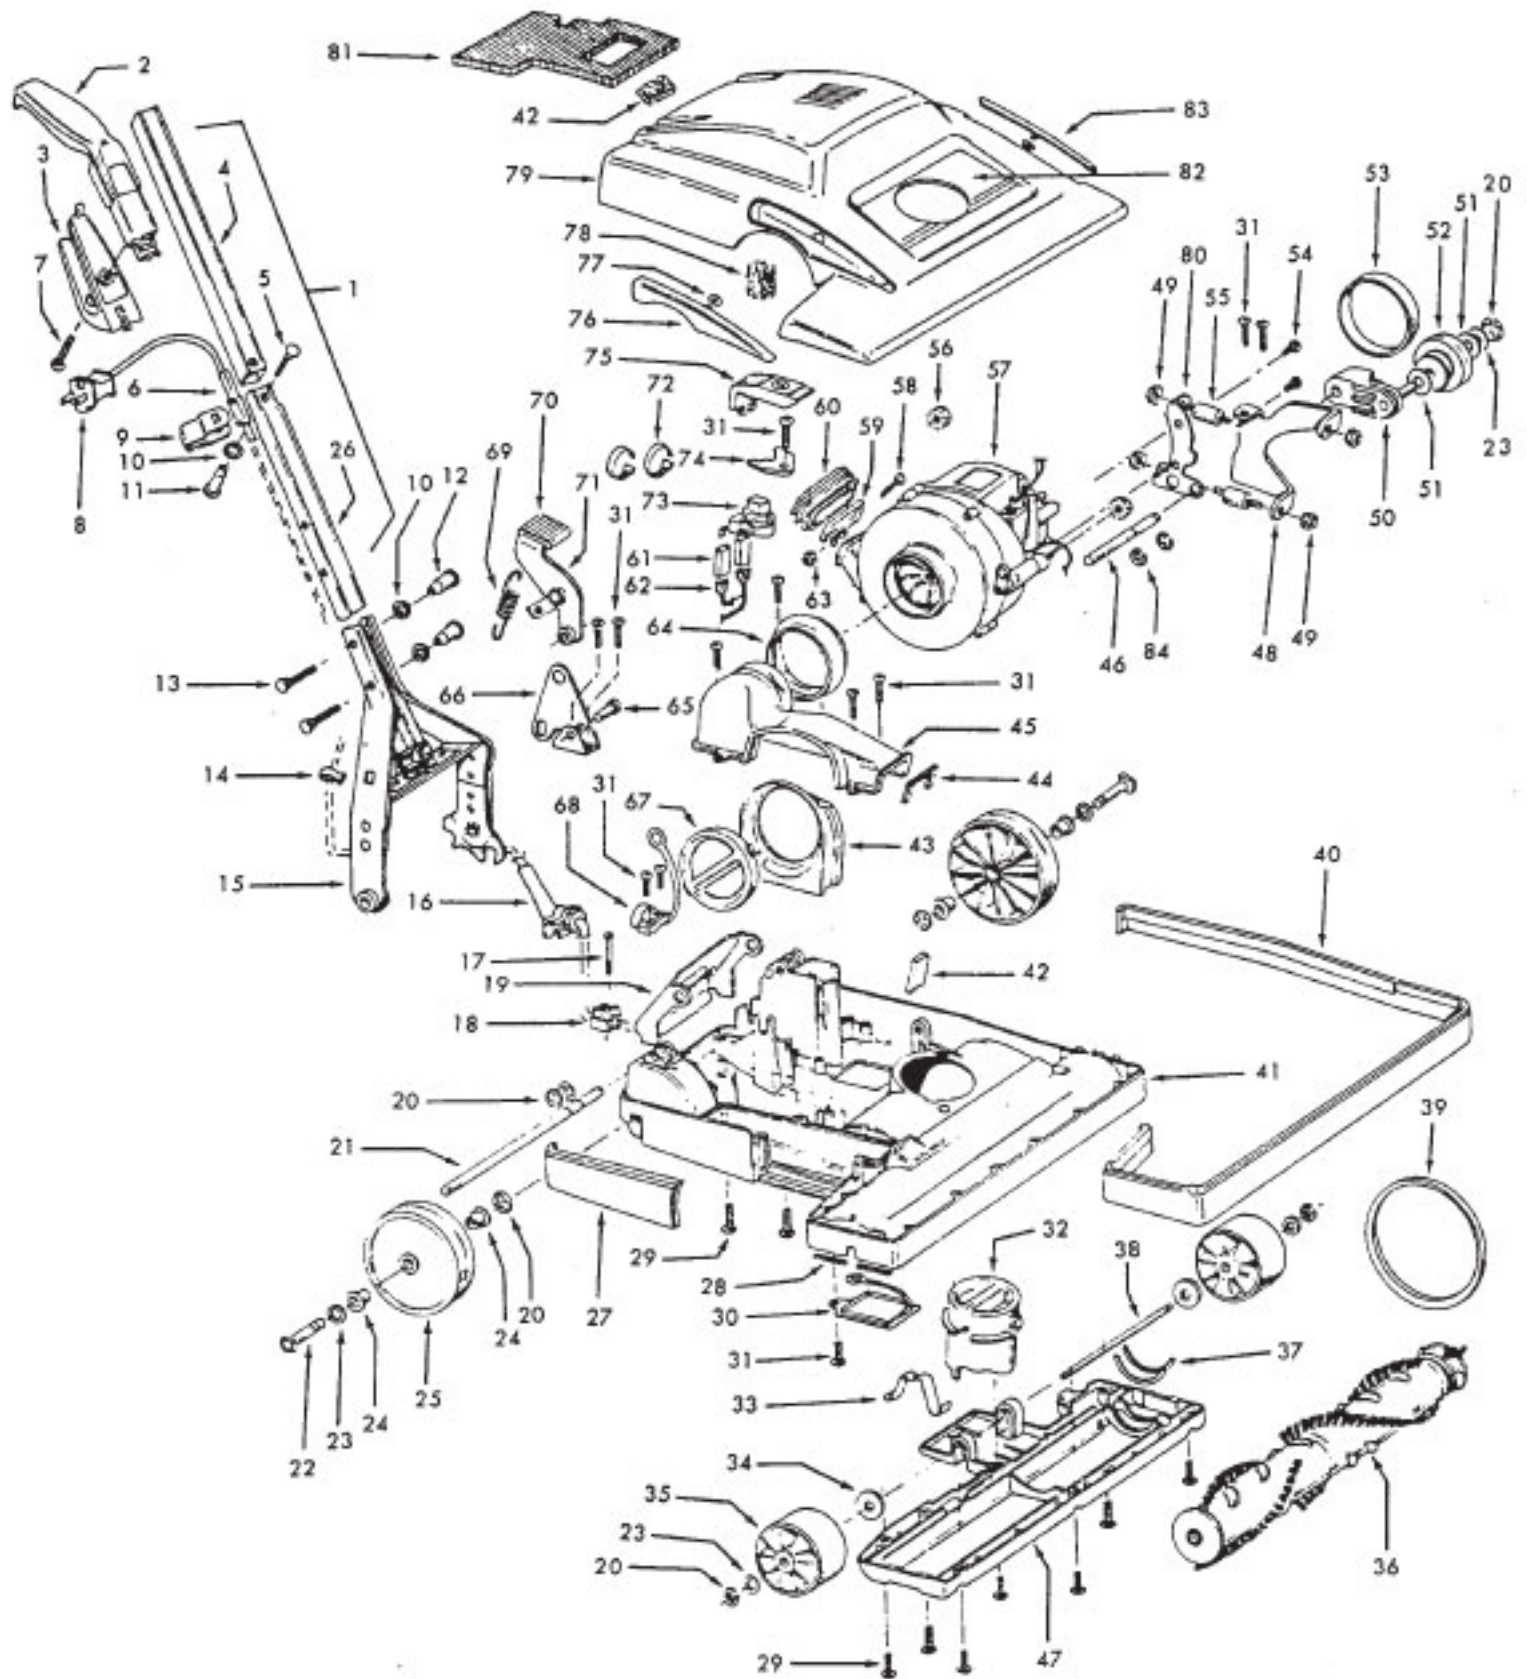

Conquest Cleaner

Models U7071 w/Cloth Bag
U7071-040 w/o Bag - 5.2 Motor
U7071-070 w/o Bag - 7.0 Motor
U7071-080

U7071-040 w/o Bag - 5.2 Motor
U7071-070 w/o Bag - 7.0 Motor
U7071-080

Ref. No.	Part No.	Description	Ref. No.	Part No.	Description
1	48631149	Handle Assm.(1 piece) (Inc. 6, 8, 10)	44	34253013	Duct Gasket
2	39454060	Handle Grip	45	38657020	Air Duct
3	39442017	Cord Hook - AG	46	31534001	Shaft
4	48631149	Handle Assm.(1 piece) (Inc. 6, 8, 10)	47	37245064	Bottom Plate
5	21631301	Handle Bolt	48	36321006	Bracket
6	36215025	Cord Protector - HP	49	21852158	Nut
7	21479254	Screw	50	43256007	Pulley Arm
8	46383193	Attach Cord - HP - 50	51	31158008	Brass Washer
9	36172040	Cord Clamp	52	43256002	Pulley
10	13704	Lock Washer	53	38528036	Belt
11	32277021	Handle Nut	54	17001FW	Screw
12	32277008	Handle Nut	55	32724010	Sandwich Mount
13	21831024	Handle Bolt	56	21652005	Nut
14	36172015	Cord Retainer - HP	57	43576059	Motor - 5.2 (P-161) use 43574106
15	41416022	Bail - AX		43574106	Motor - 7.0 - (P-161)
16	36216008	Cord Protector	58	21765140	Screw
17	21447074	Screw	59	34797008	Band
18	27684002	Terminal	60	38671008	Bellows
19	42256106	Exhaust Flange	61	162961	Insulating Pod
20	160017	Lock Ring	62	163055	Terminal
21	32563009	Bail Shaft	63	15854EF	Nut
22	32512001	Rear Axle	64	38671005	Boot
23	163110	Washer	65	32215002	Shaft
24	162143	Bearing	66	35214009	Lever Support
25	38522036	Rear Wheel	67	37257074	Cap - HP
26	48631149	Handle Assm.(1 piece) (Inc. 6, 8, 10)	68	27478610	Cable Wedge
27	36231084	Furniture Guard - AG - Short	69	38335008	Spring
28	34122019	Duct Seal	70	38426030	Foot Pad - AG
29	21447012	Screw	71	43151006	Handle Control Lever
30	35121001	Access Door	72	27479307	Wire Tie
31	21447003	Screw	73	28212009	Switch
32	36436005	Adjustment Cap - AG	74	36171030	Clamp
33	38381005	Spring	75	38426047	Switch Pedal - HP
34	21312754	Washer	76	36222017	Wear Strip - RH
35	38522034	Front Wheel - AG	77	21364102	Speed Nut
36	48416036	Agitator - (P - 157)	78	31164004	Motor Cushion
37	38781008	Gasket	79	37252010	Hood - LA
38	32543005	Axle	80	36321002	Bracket
39	38528013	V- Belt	81	38783005	Gasket
40	41211006	Furniture Guard - Long - LY	82	52115108	Nameplate
41	37241115	Main Body	83	36222012	Wear Strip - LH
42	34141005	Motor Cushion	84	13730	Lock Ring
43	41119008	Cap Lock			
					BAG ASSM. - P-158