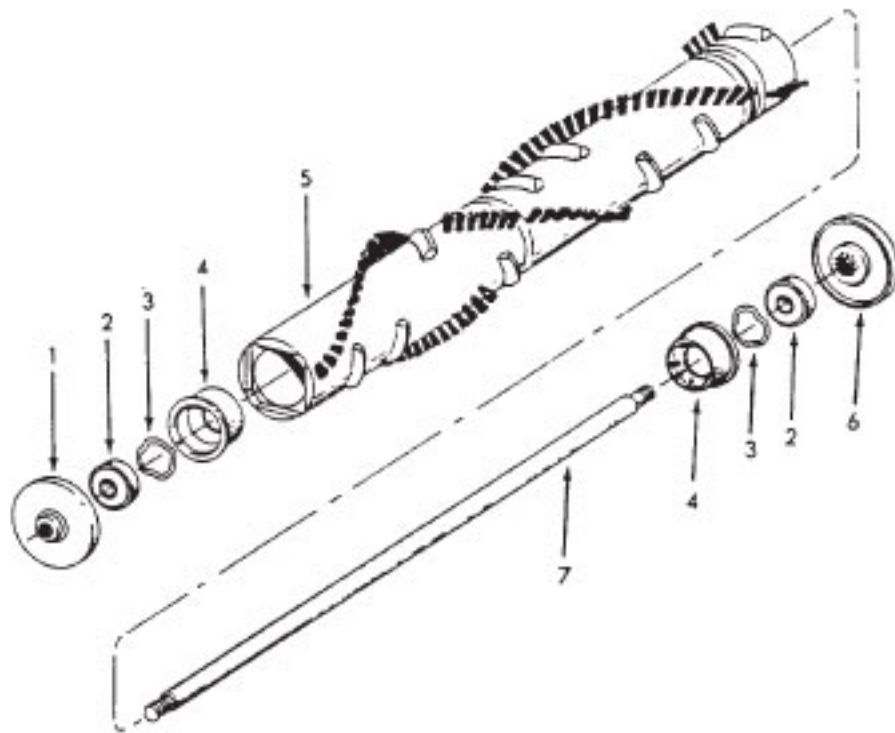

Conquest Cleaner

Cloth Bag Assm. 40201060 (Warehouse)

Ref. No.	Part No.	Description
	43678060	Cloth Bag Assm. AG (Inc. items 1-16)
1	43674055	Outer Cloth Bag - AG
2	38657012	Top Fill Tube
3	36425026	Bag Closure Clip - AG
4	38336019	Spring
5	41128016	Bag Spring/Clip Assm.
6	31746020	Liner
7	34133005	Foam Muffler
8	37257083	Housing
9	43667037	Inner Cloth Bag - Early Style
	43667054	Inner Cloth Bag - Late Style with clip on bottom (pictured)
10	17206	Screw
11	38673010	Bellows
12	36112002	Screw
13	36425005	Bag Flange
14	13759	Lock Ring
15	15854EF	Nut
16	42256012	Muffler Assm.
	4010001A	Paper Bag - (3 Pk.) (Optional)
	4010100A	Paper Bag - (3 Pk.) Allergen Filtration (Optional)

Ref. Part
No. No. Description

Agitator 48416036 - 18"

1	41435066	Thread Guard
2	24152807	Bearing
3	21345113	Wave Spring Washer
4	36422004	AgitatorEnd
5	48416017	Agitator Body w/Ends
6	41435061	Thread Guard
7	32873004	Agitator Shaft

Ref. Part
No. No. Description

Agitator 48416035 - 14"

1	41435066	Thread Guard
2	24152807	Bearing
3	21345113	Wave Spring Washer
4	36422004	AgitatorEnd
5	48416013	Agitator Body w/Ends
6	41435061	Thread Guard
7	32873007	Agitator Shaft