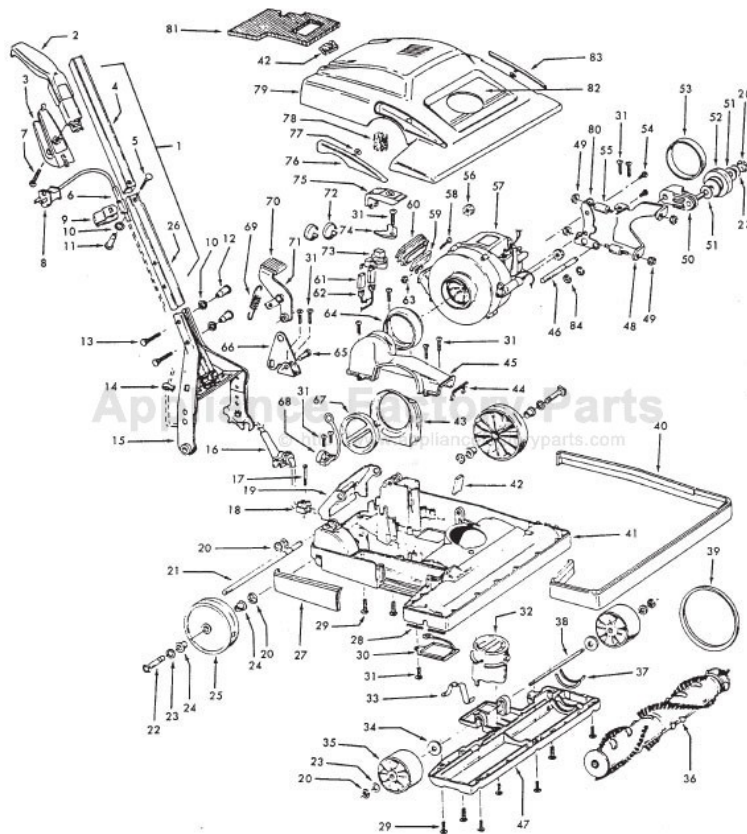

[Find Your HOOVER Vacuum Cleaner Parts - Select From 1456 Models](#)

----- Manual continues below part list -----