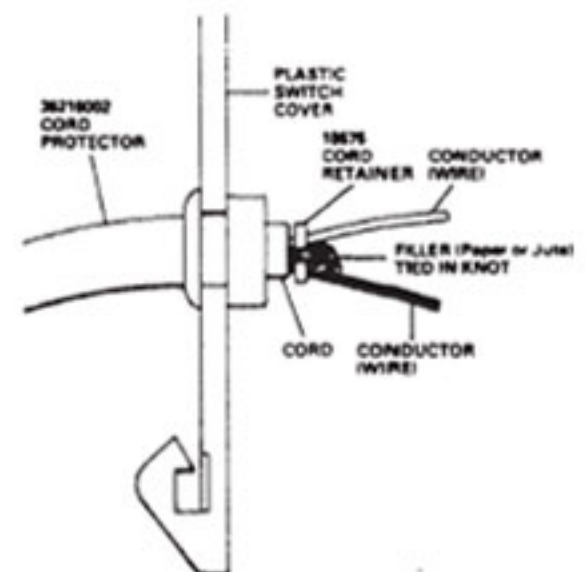

Ref. No.	Part No.	Description
70	34665007	Retainer
71	12559FW	Spring
72	35434040	Axle/Flange Retainer
73	21767082	Screw
74	47457AY	Wheel Shaft
76	34791AG	Carrier Wheel
77	13730	Lock Ring
78	48422	Rivet
79	34355002	Support Plate
80	35446005	Bottom Plate Latch - LH
81	35446003	Bottom Plate Latch - RH
82	12456	Rivet
83	42242064	Main Body
84	47259AY	Agitator Clamp
85	32243001	Rivet
86	161882	Rivet
87	34439	Bottom Plate Spring
88	41435005	Agitator - 2B - U7077
	48414003	Agitator - 4B - U7079
89	44783AG	Belt
90	34111001	Support Pad
91	42246008	Bottom Plate
92	36231036	Furniture Guard - LY
94	48643040	Handle Comp. - LY
95	18676	Cord Retainer (Used w/Cord Protector 36216002. Cord is held into the Cord Protector by tying the filler in the cord over the Cord Protector as shown.)
96	43675107	Cloth Bag Comp. - HP
	58173202	Carton - U7077
	58173201	Carton - U7079
	58343025	Front Support
	58366012	Rear Support