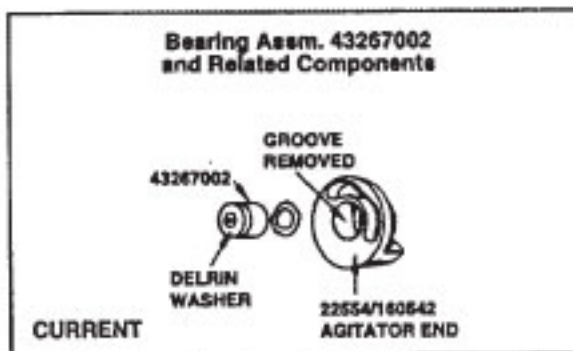

Ref. No.	Part No.	Description
1	49180 36423003	Thread Guard & Spring (Metal) Thread Guard L.H. (Molded)
2	43267002	Bearing
3	21347003	Thrust Washer
4	22554 160542 41435070	Agitator End (Early Model Standard Performance Cleaners, L.H. Helix) Agitator End (Standard & High Performance Cleaners, R.H. Helix) Agitator End (Use w/two brush agitator Pt. #48414021)
5	12998BZ 160646BZ 48445001	Agitator Brush - 8 mil (Early Model Standard Performance Cleaners, L.H. Helix) Agitator Brush - 8 mil (Standard Performance Cleaners, R.H. Helix) Agitator Brush - 11 mil (High Performance Cleaners, R.H. Helix)
6	12981 32724008	Agitator Shaft (Used w/metal thread guards) Agitator Shaft (Used w/molded thread guards)
7	12985AY 36423007	Thread Guard R.H. (Metal) Thread Guard R.H. (Molded)

AGITATOR BELT

49258AG	Domestic models, Convertible/Decade 80/Heavy Duty Commercials
44783AG	Lightweight Commercials

AGITATOR ASSEMBLY

169371MF	Standard Performance, R.H. Helix (Metal Thread Guards)
41435005	High Performance Cleaners, R.H. Helix (Metal Thread Guards w/Spdng)
48414006	High Performance Cleaners, R.H. Helix (Metal Thread Guards)
48414007	Standard Performance, R.H. Helix (Molded Thread Guards)

FOUR BRUSH AGITATOR ASSEMBLY

48414002	Heavy Duty Commercial (Use 47159 Brush-Long, 47160 Brush-Short & 46875 Sems Fastener)
48414003	Lightweight Commercial (Use 160646BZ Brush & 36422003 Agitator End)

TWO BRUSH W/O BEATER BAR

48414021	Agitator (Molded Thread Guards)