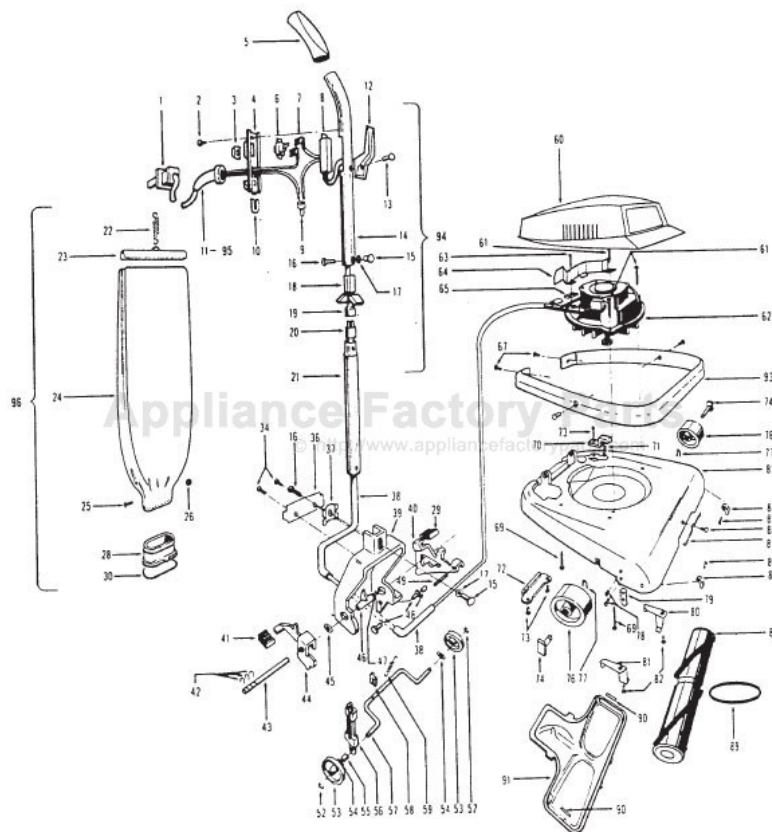

[Find Your HOOVER Vacuum Cleaner Parts - Select From 1456 Models](#)

----- Manual continues below part list -----