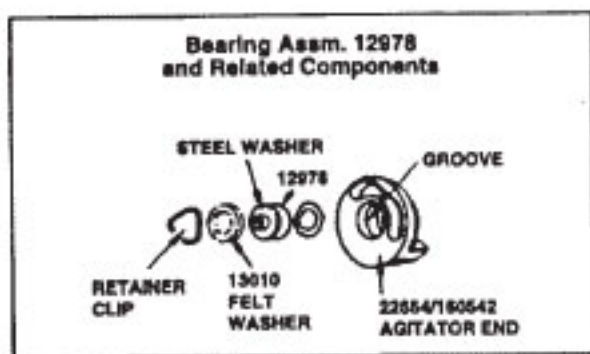

Ref. No.	Part No.	Description
1	49180 36423003	Thread Guard & Spring (Metal) Thread Guard L.H. (Molded)
2	43267002	Bearing
3	21347003	Thrust Washer
4	22554 160542 41435070	Agitator End (Early Model Standard Performance Cleaners, L.H. Helix) Agitator End (Standard & High Performance Cleaners, R.H. Helix) Agitator End (Use w/two brush agitator Pt. #48414021)
5	12998BZ 160646BZ 48445001	Agitator Brush - 8 mil (Early Model Standard Performance Cleaners, L.H. Helix) Agitator Brush - 8 mil (Standard Performance Cleaners, R.H. Helix) Agitator Brush - 11 mil (High Performance Cleaners, R.H. Helix)
6	12981 32724008	Agitator Shaft (Used w/metal thread guards) Agitator Shaft (Used w/molded thread guards)
7	12985AY 36423007	Thread Guard R.H. (Metal) Thread Guard R.H. (Molded)

AGITATOR BELT

49258AG	Domestic models, Convertible/Decade 80/Heavy Duty Commercials
44783AG	Lightweight Commercials

AGITATOR ASSEMBLY

169371MF	Standard Performance, R.H. Helix (Metal Thread Guards)
41435005	High Performance Cleaners, R.H. Helix (Metal Thread Guards w/Spdng)
48414006	High Performance Cleaners, R.H. Helix (Metal Thread Guards)
48414007	Standard Performance, R.H. Helix (Molded Thread Guards)

FOUR BRUSH AGITATOR ASSEMBLY

48414002	Heavy Duty Commercial (Use 47159 Brush-Long, 47160 Brush-Short & 46875 Sems Fastener)
48414003	Lightweight Commercial (Use 160646BZ Brush & 36422003 Agitator End)

TWO BRUSH W/O BEATER BAR

48414021	Agitator (Molded Thread Guards)