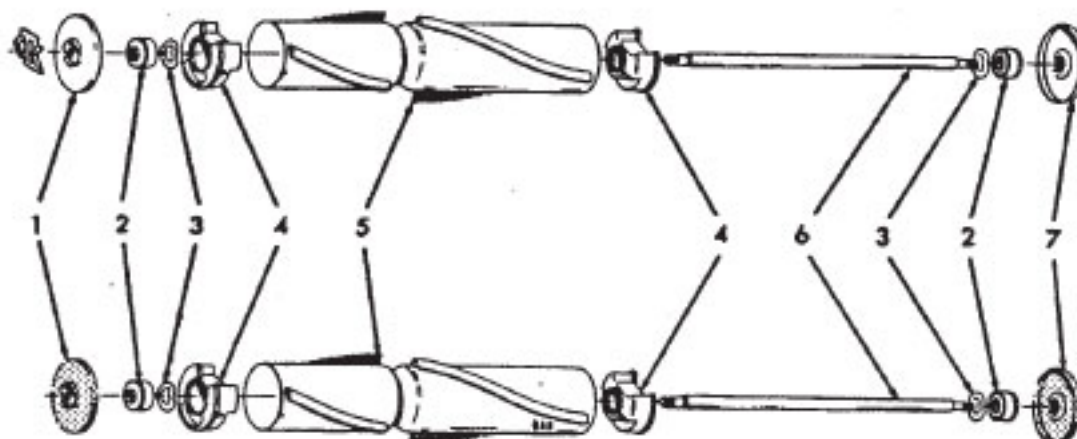

Ref. No.	Part No.	Description
1	49180 36423003	Thread Guard & Spring (Metal) Thread Guard L.H. (Molded)
2	43267002	Bearing
3	21347003	Thrust Washer
4	22554 160542 41435070	Agitator End (Early Model Standard Performance Cleaners, L.H. Helix) Agitator End (Standard & High Performance Cleaners, R.H. Helix) Agitator End (Use w/two brush agitator Pt. #48414021)
5	12998BZ 160646BZ 48445001	Agitator Brush - 8 mil (Early Model Standard Performance Cleaners, L.H. Helix) Agitator Brush - 8 mil (Standard Performance Cleaners, R.H. Helix) Agitator Brush - 11 mil (High Performance Cleaners, R.H. Helix)
6	12981 32724008	Agitator Shaft (Used w/metal thread guards) Agitator Shaft (Used w/molded thread guards)
7	12985AY 36423007	Thread Guard R.H. (Metal) Thread Guard R.H. (Molded)

AGITATOR BELT

49258AG	Domestic models, Convertible/Decade 80/Heavy Duty Commercials
44783AG	Lightweight Commercials

AGITATOR ASSEMBLY

169371MF	Standard Performance, R.H. Helix (Metal Thread Guards)
41435005	High Performance Cleaners, R.H. Helix (Metal Thread Guards w/Spdng)
48414006	High Performance Cleaners, R.H. Helix (Metal Thread Guards)
48414007	Standard Performance, R.H. Helix (Molded Thread Guards)

FOUR BRUSH AGITATOR ASSEMBLY

48414002	Heavy Duty Commercial (Use 47159 Brush-Long, 47160 Brush-Short & 46875 Sems Fastener)
48414003	Lightweight Commercial (Use 160646BZ Brush & 36422003 Agitator End)

TWO BRUSH W/O BEATER BAR

48414021	Agitator (Molded Thread Guards)