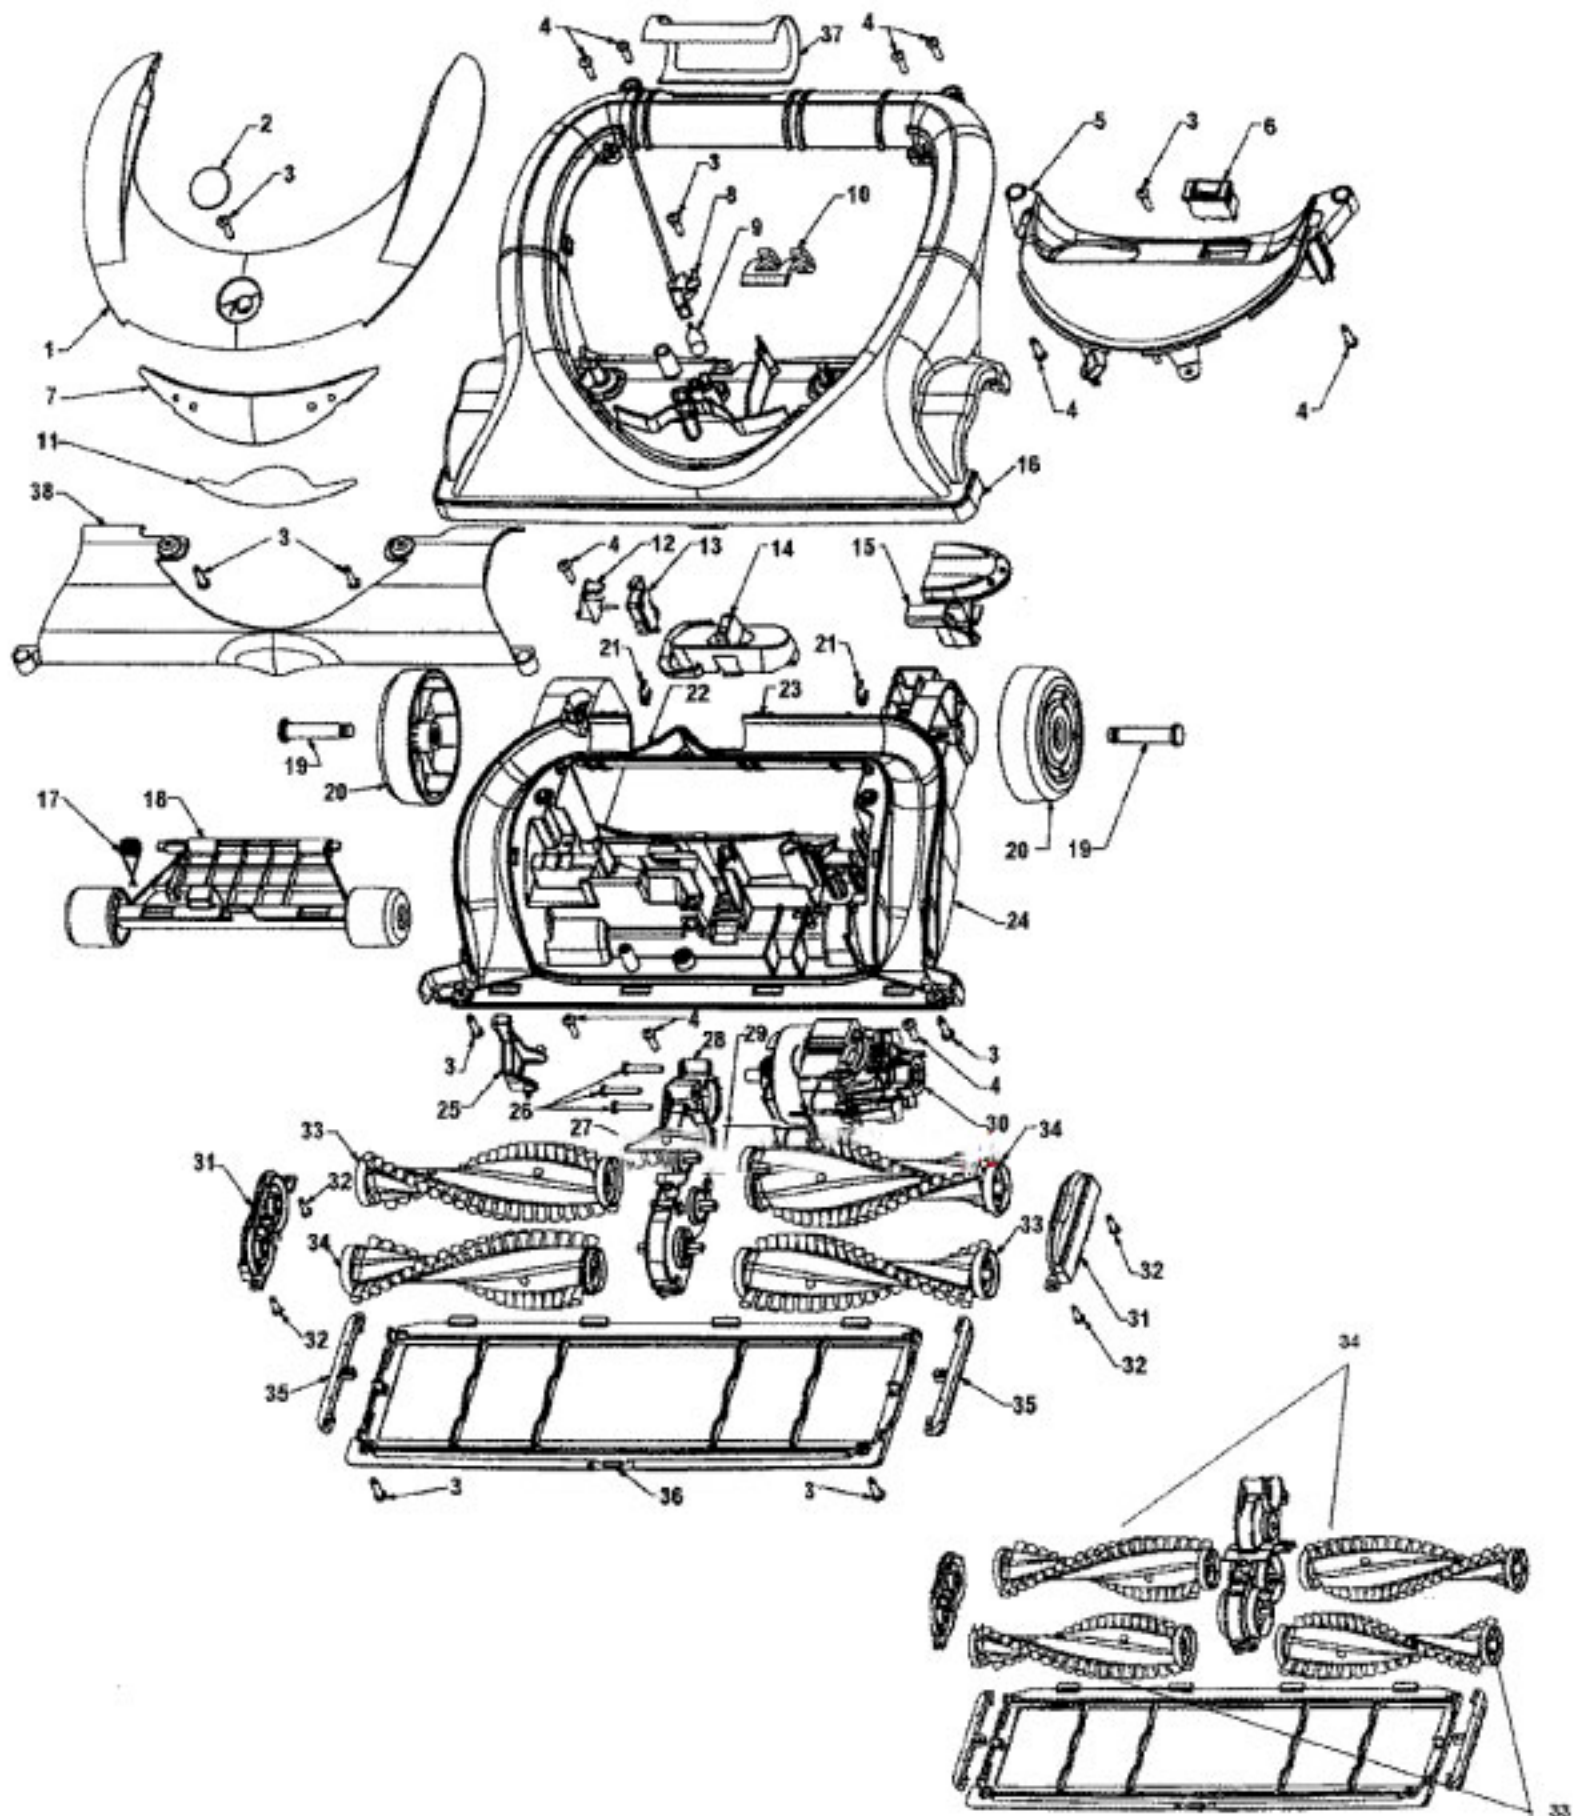

AGITATOR ORIENTATION - MODELS AFTER 6/03

Model Number: U8120900

BOM/Serial #: U8120900

Graphic Title: AGITATOR, MAINBODY, HOOD

Image	Key	Part Number	Description	Substitution	Qty.
1	1	H-37251002	Hood-AFS-U8130		1
1	1	H-37251012	HOOD-ACL-U8144900		1
1	1	H-37251009	HOOD-AEF-U8141		1
1	1	H-37251008	HOOD-ADM-U8126		1
1	1	H-37251007	HOOD-AG-U8146		1
1	1	H-37251006	HOOD-ACF-U8134		1
1	1	H-37251005	Hood-ABR-U8142		1
1	1	H-37251004	Hood-WW-U8148		1
1	1	H-37251003	HOOD-AFM		1
1	1	H-37251001	Hood-AFJ-U8120		1
1	2	H-51661020	MEDALLION		1
1	3	017001FW	SCREW		1
1	4	H-21447242	SCREW-SELF TAPPING		1
1	5	H-37246140	Control Panel-U8148	37246148	1
1	5	H-37246148	CONTROL PANEL-AEF		1
1	6	H-27854030	ROCKER SW W/CIR BRK		1
1	6	H-27854029	ROCKER SWITCH W/CIR BREAKER		1
1	7	H-39383113	LENS		1
1	8	H-47173037	LAMP SOCKET		1
1	9	H-27313107	BULB		1
1	10	H-38783030	TRUNNION SEAL		1
1	11	H-39385008	REFLECTOR		1
1	12	H-36913031	SWITCH BRACKET-ABE		1
1	13	H-28218050	MICROSWITCH	91001026	1
1	14	H-38421077	Actuator Knob U-8148		1
1	14	H-38421110	ACTUATOR KNOB-AG		1
1	15	H-38434026	HANDLE RELEASE LEVER-AG		1
1	16	H-37243045	AGIT HSG W/FURNITURE GUARD	92001020	1
1	17	H-38355010	TORSION SPRING		1
1	18	H-36131056	WHEEL RETAINER - BZ		1
1	18	H-43248067	FRONT WHEEL CARR-ASSEM		1
1	18	H-36432044	Wheel Carriage-ABE		1
1	18	H-38521009	FRONT WHEEL-AG		1
1	18	H-32541007	WHEEL SHAFT-AY		1
1	19	H-32434008	REAR AXLE-AAX-U5433-	32434007	1