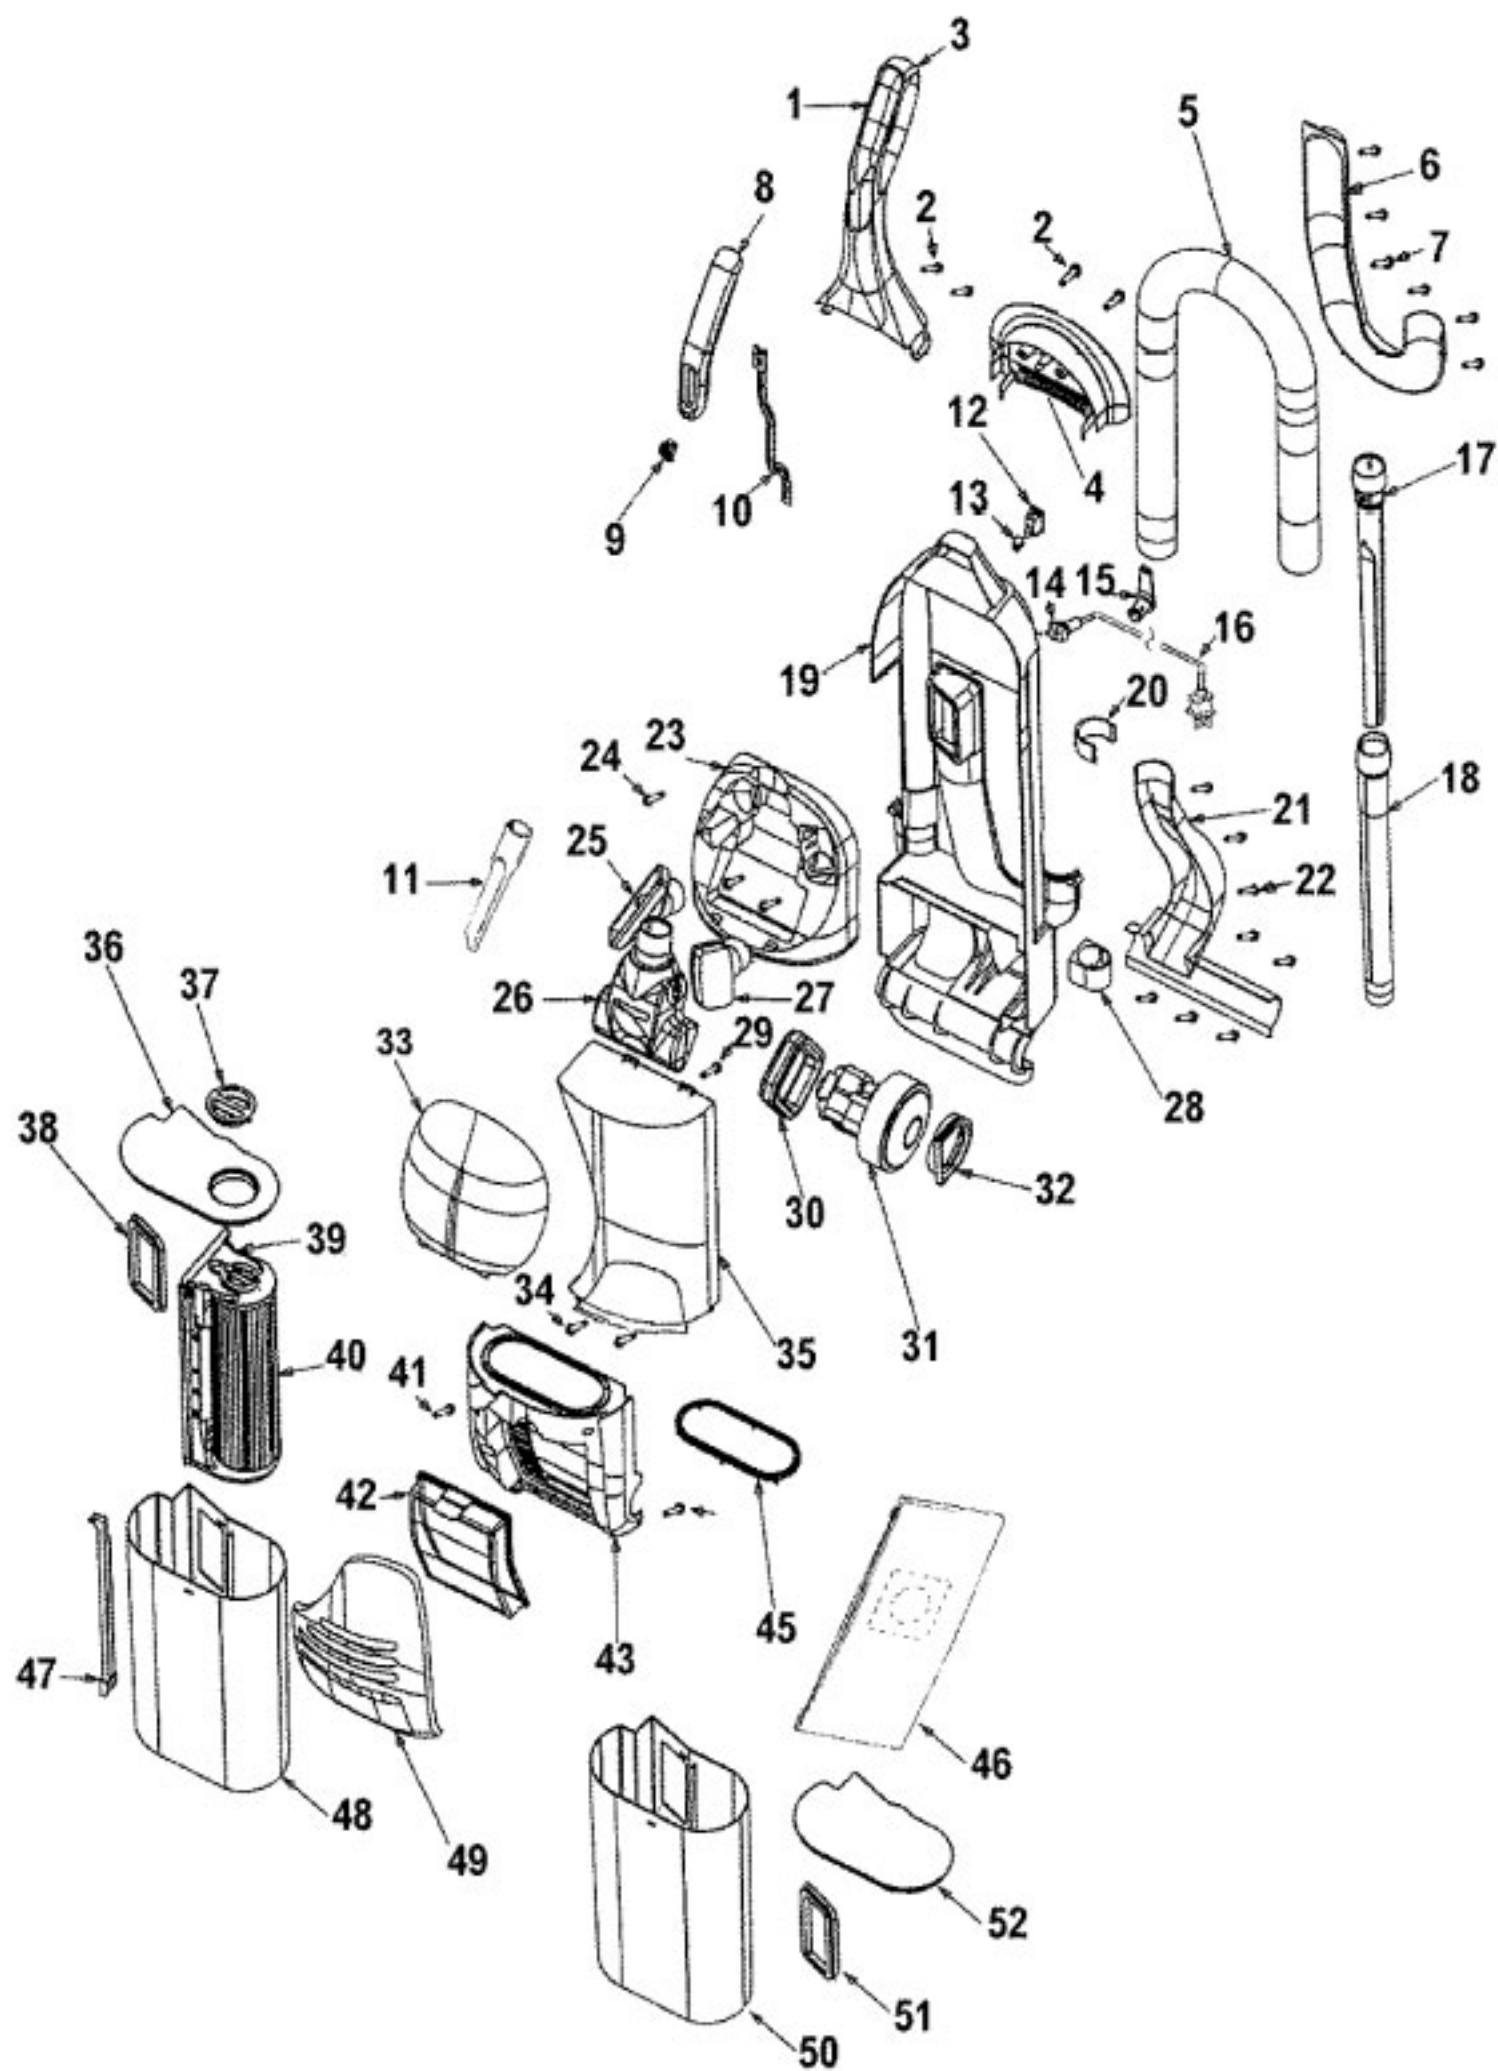

Model Number: U8120900

BOM/Serial #: U8120900

Graphic Title: MOTOR, TURBINEHANDTOOL, HANDLE

Image	Key	Part Number	Description	Substitution	Qty.
1	1	H-39466056	UPPER HANDLE-ABE		1
1	2	H-214472	SCREW-SELF TAPPING-C		1
1	3	H-21447236	SCREW		1
1	4	H-36433164	HOSE HOLDER-UPPER-ABE		1
1	5	H-43431223	HOSE ASSEM COMP/LABEL		1
1	6	H-38646084	DIRT DUCT COVER-ABE		1
1	7	H-21447242	SCREW-SELF TAPPING		1
1	8	H-39454078	HANDLE GRIP-AEF		1
1	9	H-38421103	SWITCH BUTTON-ABE		1
1	9	H-38421098	SWITCH BUTTON-ABR		1
1	10	H-38458064	SWITCH ROD-AG		1
1	11	H-38617027	CREVICE TOOL-ABR		1
1	12	H-28161067	SWITCH-WT-.025 TERM		1
1	13	-----	NOT REQUIRED PART OR SEE NOTE		1
1	14	H-36215028	CORD PROTECTOR-WTBGL		1
1	15	H-3944201P	CORD WRAP		1
1	16	H-46383342	ATTACHMENT CORD ASSEM-31 FT		1
1	17	H-38617029	CREVICE TOOL-ABR		1
1	18	H-38634078	EXTENSION TUBE-AG		1
1	19	H-37259011	UPPER HOUSING-ABE	37259022	1
1	20	H-36433165	WAND HOLDER-UPPER-ABE		1
1	21	H-38781060	GASKET-35IN		1
1	21	H-38683016	TRUNNION DUCT-ABE	38683018	1
1	22	H-21447242	SCREW-SELF TAPPING		1
1	23	H-36433174	Tool Holder-WW-U8148		1
1	23	H-36433170	Tool Holder-AFS-U813		1
1	23	H-36433175	Tool Holder-ABR-U814		1
1	23	H-36433177	TOOL HOLDER-ACF-U813		1
1	23	H-36433178	TOOL HOLDER-AG-U8146		1
1	23	H-36433189	TOOL HOLDER-ACL-U814		1
1	23	H-36433183	TOOL HLDER-AEF-U8141		1
1	23	H-36433180	TOOL HOLDER-AG U8122		1
1	23	H-36433179	TOOL HOLDER-ADM-U812		1
1	23	H-36433162	TOOL HOLDER W/THT-AFM		1
1	23	H-36433163	Tool Holder-AFJ-U812		1