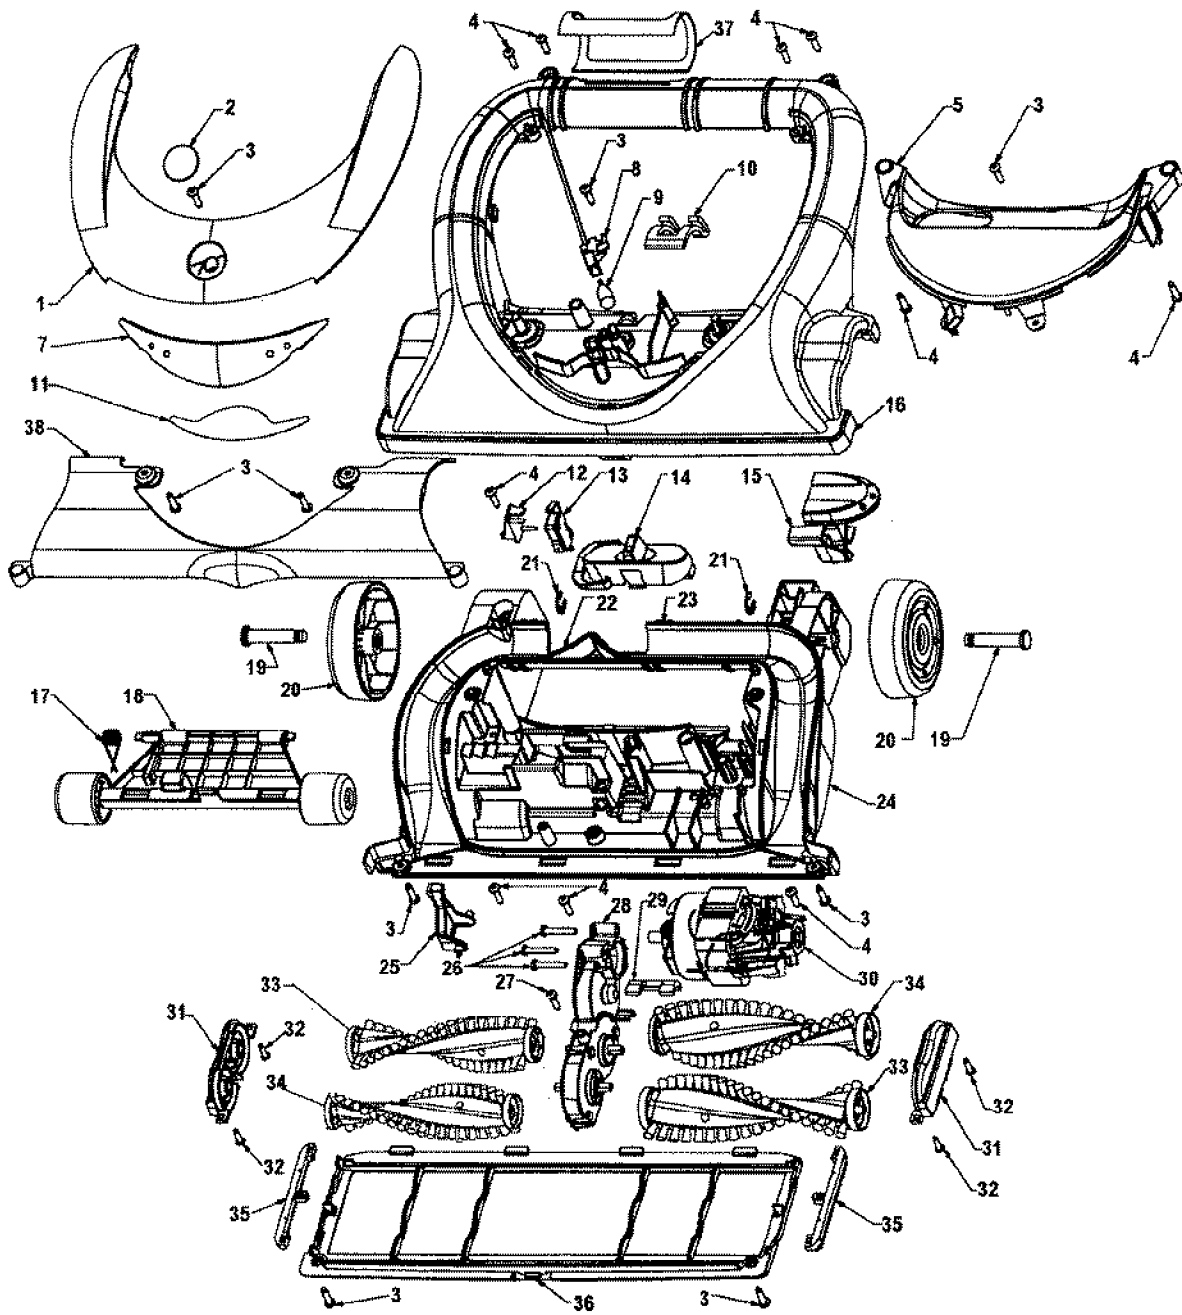

Model Number: U8161900
BOM/Serial #: U8161900
Graphic Title: AGITATOR, HOOD

Image	Key	Part Number	Description	Substitution	Qty.
1	1	H-37251016	HOOD-AHN		1
1	1	H-37251015	HOOD-AHM		1
1	1	H-37251017	HOOD-AHR		1
1	1	H-37251007	HOOD-AG-U8146		1
1	2	H-51661020	MEDALLION		1
1	3	H-017001FW	SCREW		1
1	4	H-21447242	SCREW-SELF TAPPING		1
1	5	H-37246156	CONTROL PANEL-U8155		1
1	5	H-37246153	CONTROL PANEL-AEA		1
1	5	H-37246154	CONTROL PANEL-AEA		1
1	5	H-37246155	CONTROL PANEL- U8151		1
1	6	-----	NOT REQUIRED PART OR SEE NOTE		1
1	7	H-39383113	LENS		1
1	8	H-47173037	LAMP SOCKET		1
1	9	H-27313107	BULB		1
1	10	H-38783030	TRUNNION SEAL		1
1	11	H-39385008	REFLECTOR		1
1	12	H-36913031	SWITCH BRACKET-ABE		1
1	13	H-28218050	MICROSWITCH		1
1	14	H-38421110	ACTUATOR KNOB-AG		1
1	15	H-38434026	HANDLE RELEASE LEVER-AG		1
1	16	H-37243045	AGIT HSG W/FURNITURE GUARD	92001020	1
1	17	H-38355010	TORSION SPRING		1
1	18	H-43248067	FRONT WHEEL CARR-ASSEM		1
1	19	H-32434014	REAR AXL WTV2 AF6/03		1
1	20	H-38522082	Rear Wheel-U8148		1
1	21	H-160017	LOCK RING		1
1	22	H-38781065	GASKET-27IN		1
1	23	H-38781060	GASKET-35IN		1
1	24	H-37241169	MAIN BODY - AFT 6/03		1
1	25	H-38458072	HEIGHT ADJ SLIDE-BZ		1
1	26	H-21445827	Screw-U8148		1
1	27	H-214793DA	SCREW-SELF TAPPING-U		1
1	28	H-42915024	GEAR HSG MTR AFT6/03 SERVICE		1
1	29	H-38783030	TRUNNION SEAL		1