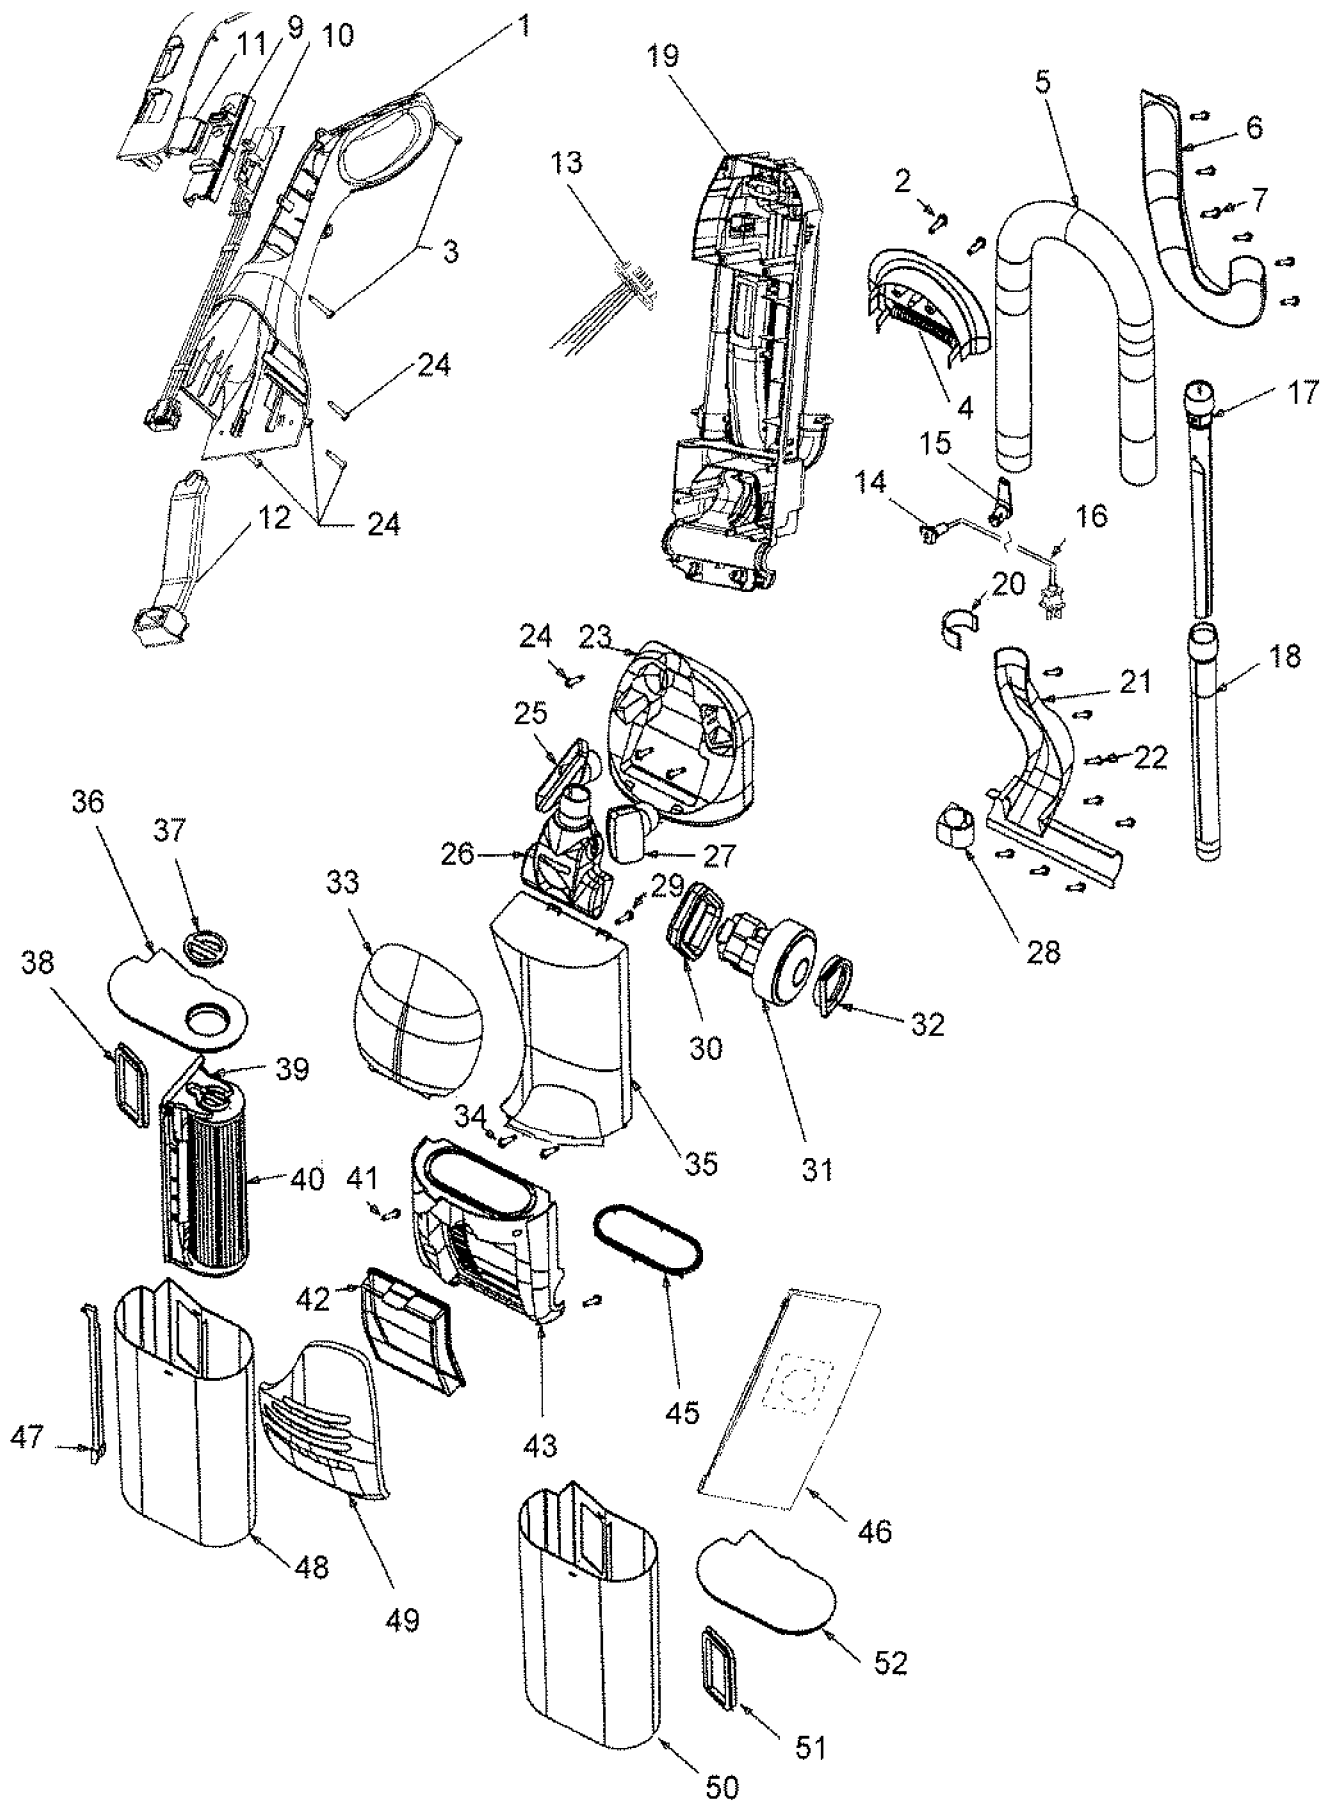

----- Manual continues below -----

Model Number: U8161900

BOM/Serial #: U8161900

Graphic Title: MOTOR, TURBINEHANDTOOL, HANDLE

Image	Key	Part Number	Description	Substitution	Qty.
1	1	H-39466094	UPPER HANDLE SERVICE		1
1	2	H-214472ED	SCREW-SELF TAPPING-C		1
1	3	H-21447236	SCREW		1
1	4	H-36433196	HOSE HLDER UPPER-AGR		1
1	5	H-43431227	HOSE ASSEM COMP-AG/AGR		1
1	6	H-38646088	DIRT DUCT COVER-AGR		1
1	7	H-21447242	SCREW-SELF TAPPING		1
1	8	H-39454079	HANDLE GRIP-AEA		1
1	9	H-38421112	SWITCH BUTTON-AGR		1
1	10	H-27854033	SWITCH/CIRCUIT BOARD		1
1	11	H-39383124	LENS HANDLE GRIP		1
1	12	H-36911006	CONNECTOR MOUNT		1
1	13	H-46651004	RECEPTACLE/HARNESS		1
1	14	H-36215028	CORD PROTECTOR-WTBGL		1
1	15	H-3944201P	CORD WRAP		1
1	16	H-46383342	ATTACHMENT CORD ASSEM-31 FT		1
1	17	H-38617031	CREVICE TOOL-LONG-AGR		1
1	18	H-38634078	EXTENSION TUBE-AG		1
1	19	H-37259022	UPPER HOUSING-AGR		1
1	20	H-36433197	WAND HOLDER-UPPER-AGR		1
1	21	H-38781060	GASKET-35IN		1
1	21	H-38683018	TRUNNION DUCT-AGR		1
1	22	H-21447242	SCREW-SELF TAPPING		1
1	23	H-36433204	TOOL HOLDER - U8155		1
1	23	H-36433201	TOOL HOLDER-U8145900		1
1	23	H-36433202	TOOL HOLDER-U8135		1
1	23	H-36433203	TOOL HOLDER W/TUR TOOL-AEA		1
1	23	H-36433200	TOOL HOLDER-U8157900		1
1	23	H-36433195	TOOL HOLDER-U8163900		1
1	23	H-36433183	TOOL HLDER-AEF-U8141		1
1	23	H-36433199	TOOL HOLDER-U8161900		1
1	24	H-21447072	SCREW		1
1	25	H-38614044	FURNITURE NOZZLE-AGR		1
1	26	H-49129027	TURBINE HAND TOOL		1
1	27	H-43414195	DUSTING BRUSH ASSEMBLY-AGR		1