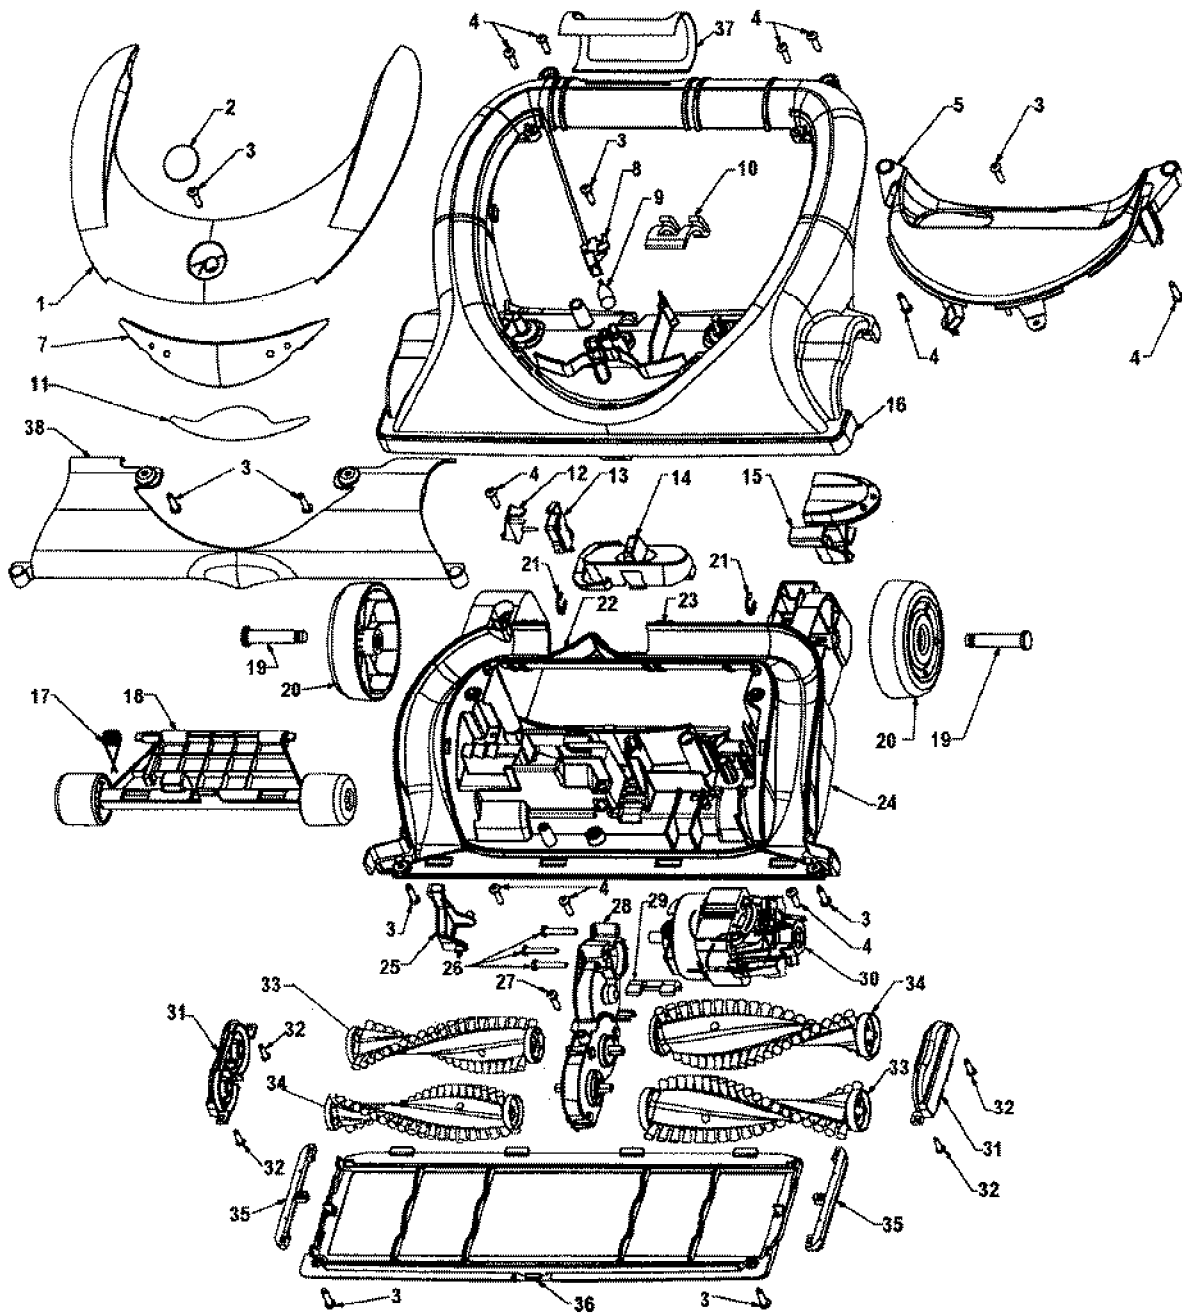

Model Number: U8161900
BOM/Serial #: U8161900
Graphic Title: AGITATOR, HOOD

Image	Key	Part Number	Description	Substitution	Qty.
1	1	H-37251016	HOOD-AHN		1
1	1	H-37251015	HOOD-AHM		1
1	1	H-37251017	HOOD-AHR		1
1	1	H-37251007	HOOD-AG-U8146		1
1	2	H-51661020	MEDALLION		1
1	3	H-017001FW	SCREW		1
1	4	H-21447242	SCREW-SELF TAPPING		1
1	5	H-37246156	CONTROL PANEL-U8155		1
1	5	H-37246153	CONTROL PANEL-AEA		1
1	5	H-37246154	CONTROL PANEL-AEA		1
1	5	H-37246155	CONTROL PANEL- U8151		1
1	6	-----	NOT REQUIRED PART OR SEE NOTE		1
1	7	H-39383113	LENS		1
1	8	H-47173037	LAMP SOCKET		1
1	9	H-27313107	BULB		1
1	10	H-38783030	TRUNNION SEAL		1
1	11	H-39385008	REFLECTOR		1
1	12	H-36913031	SWITCH BRACKET-ABE		1
1	13	H-28218050	MICROSWITCH		1
1	14	H-38421110	ACTUATOR KNOB-AG		1
1	15	H-38434026	HANDLE RELEASE LEVER-AG		1
1	16	H-37243045	AGIT HSG W/FURNITURE GUARD	92001020	1
1	17	H-38355010	TORSION SPRING		1
1	18	H-43248067	FRONT WHEEL CARR-ASSEM		1
1	19	H-32434014	REAR AXL WTV2 AF6/03		1
1	20	H-38522082	Rear Wheel-U8148		1
1	21	H-160017	LOCK RING		1
1	22	H-38781065	GASKET-27IN		1
1	23	H-38781060	GASKET-35IN		1
1	24	H-37241169	MAIN BODY - AFT 6/03		1
1	25	H-38458072	HEIGHT ADJ SLIDE-BZ		1
1	26	H-21445827	Screw-U8148		1
1	27	H-214793DA	SCREW-SELF TAPPING-U		1
1	28	H-42915024	GEAR HSG MTR AFT6/03 SERVICE		1
1	29	H-38783030	TRUNNION SEAL		1