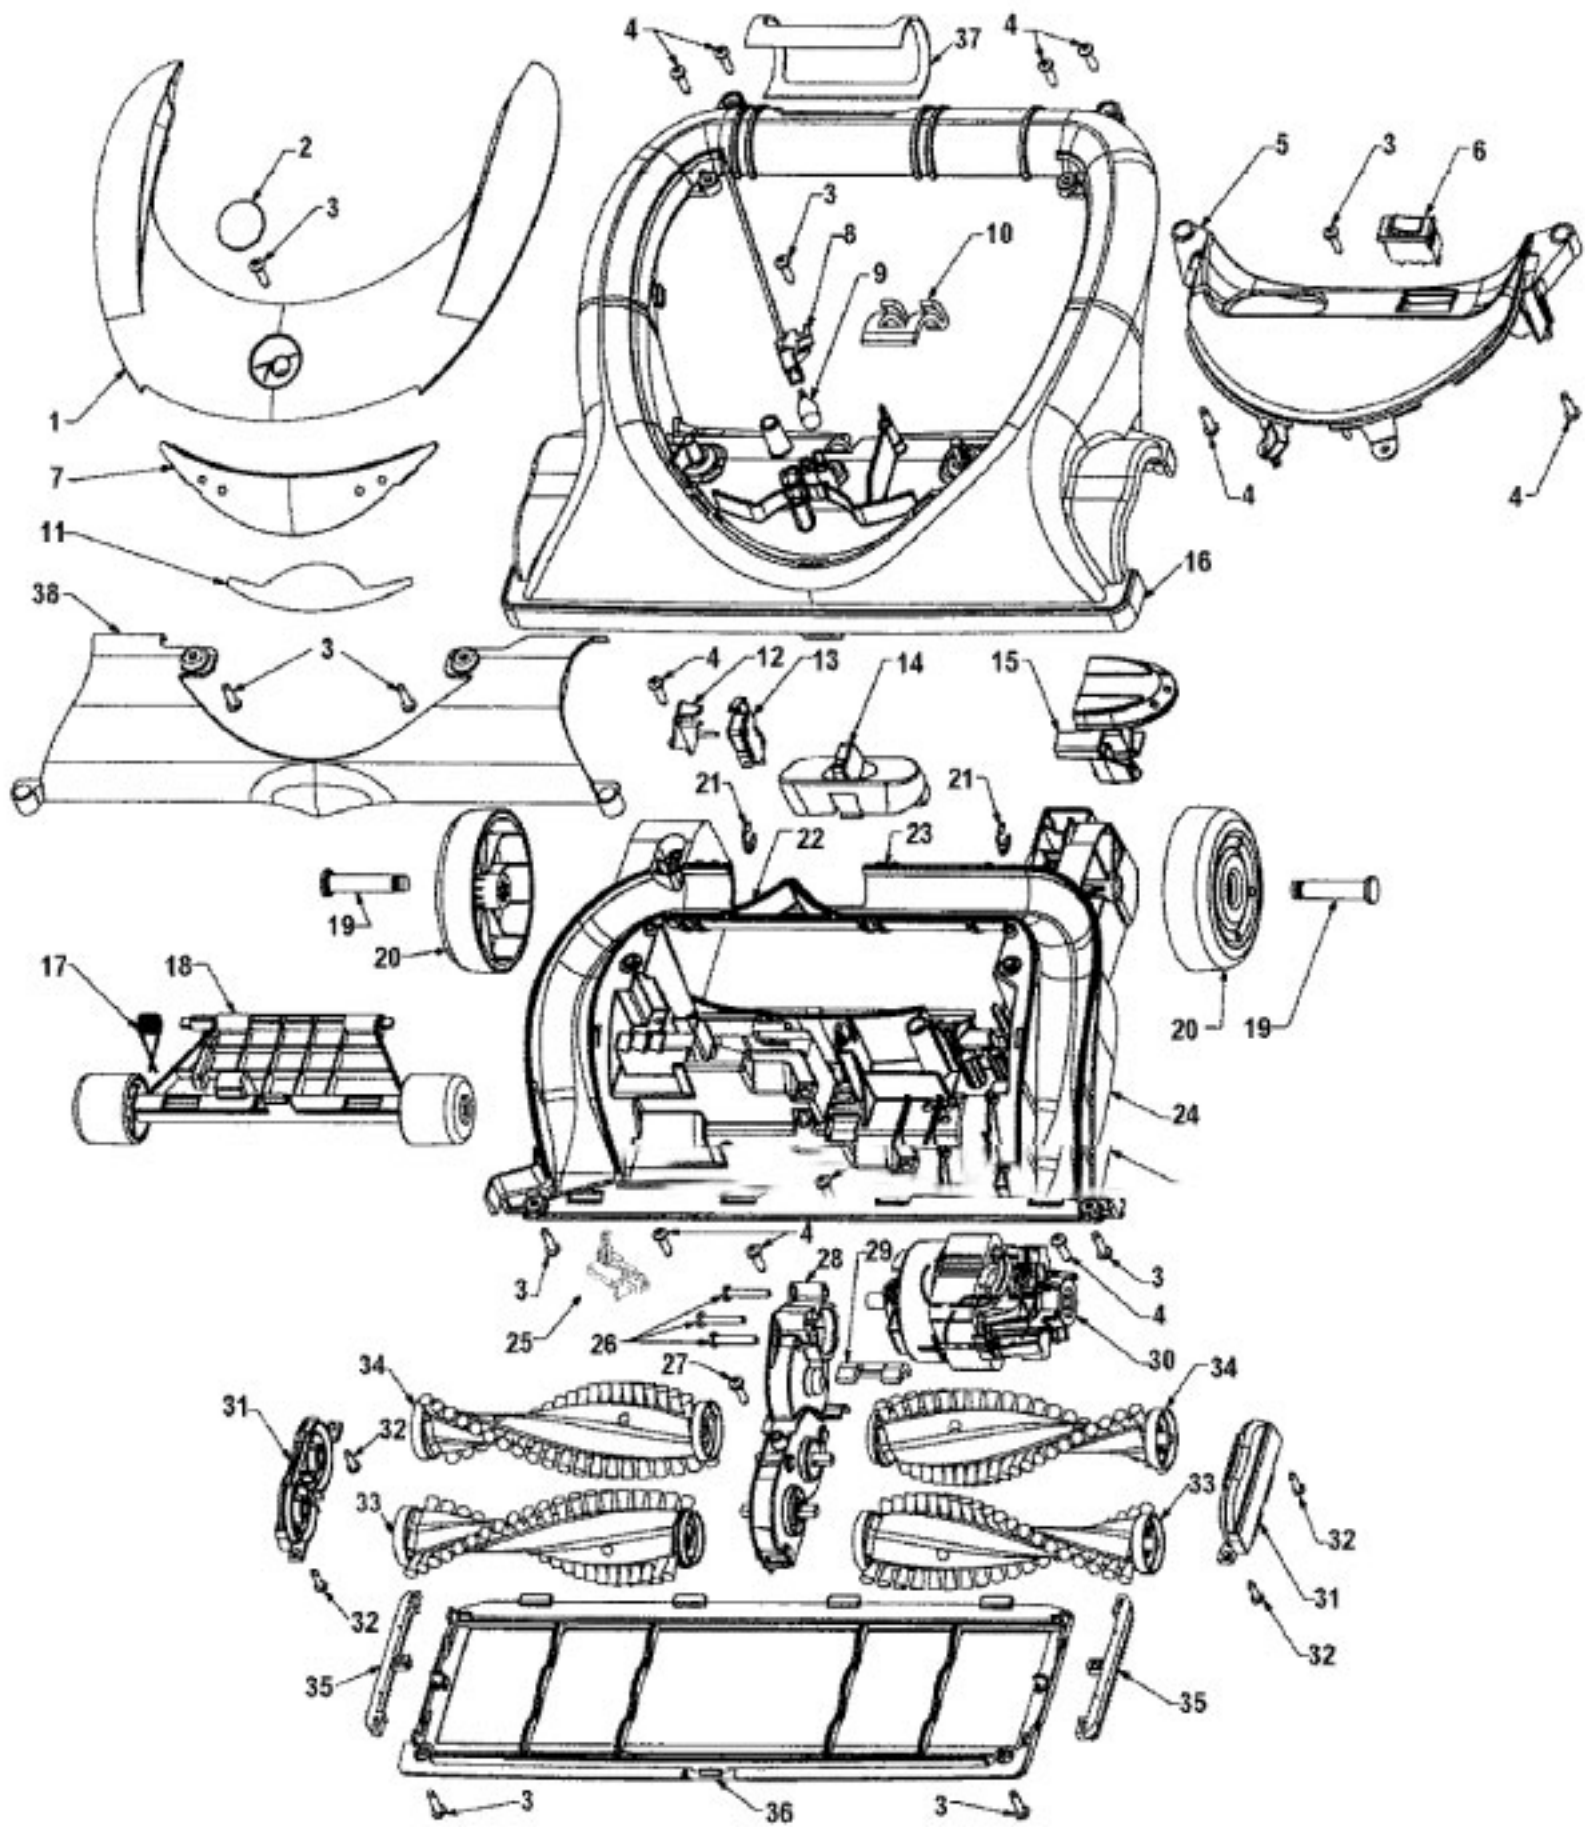

Model Number: U8131900
BOM/Serial #: U8131900
Graphic Title: AGITATOR, MAINBODY, HOOD

Image	Key	Part Number	Description	Substitution	Qty.
1	1	37251011	Hood-ACX-U8149-900		1
1	1	37251010	Hood-AFT-U8131-900		1
1	2	51661020	MEDALLION		1
1	3	017001FW	SCREW		1
1	4	21447242	SCREW-SELF TAPPING		1
1	5	37246148	CONTROL PANEL-AEF		1
1	6	27854029	ROCKER SWITCH W/CIR BREAKER		1
1	6	27854030	ROCKER SW W/CIR BRK		1
1	7	39383113	LENS		1
1	8	47173037	LAMP SOCKET		1
1	9	27313107	BULB		1
1	10	38783030	TRUNNION SEAL		1
1	11	39385008	REFLECTOR		1
1	12	36913031	SWITCH BRACKET-ABE		1
1	13	28218050	MICROSWITCH		1
1	14	38421110	ACTUATOR KNOB-AG		1
1	15	38434026	HANDLE RELEASE LEVER-AG		1
1	16	37243045	AGITATOR HOUSING W/FURNITURE GUARD		1
1	17	38355010	TORSION SPRING		1
1	18	43248067	FRONT WHEEL CARR-ASSEM		1
1	19	32434014	REAR AXLE-AA X		1
1	20	38522082	REAR WHEEL-W/TREAD-AEF/AG	92001031	1
1	21	160017--	LOCK RING		1
1	22	38781065	GASKET-27IN	38781060	1
1	23	38781060	GASKET-35IN		1
1	24	37241169	MAIN BODY-ABE		1
1	25	38458072	HEIGHT ADJ SLIDE-BZ		1
1	26	21445827	SCREW		1
1	27	214793DA	SCREW-SELF TAPPING-5/8"		1
1	28	42915024	GEAR HSG MTR AFT6/03 SERVICE		1
1	29	38783030	TRUNNION SEAL		1
1	30	42915024	GEAR HSG MTR AFT6/03 SERVICE		1
1	31	41435026	AGITATOR END CAP-AGR	92001022	2
1	32	21479446	SCREW-SELF TAP		1
1	33	48414125	AGITATOR ASSEM LACED-RH		2