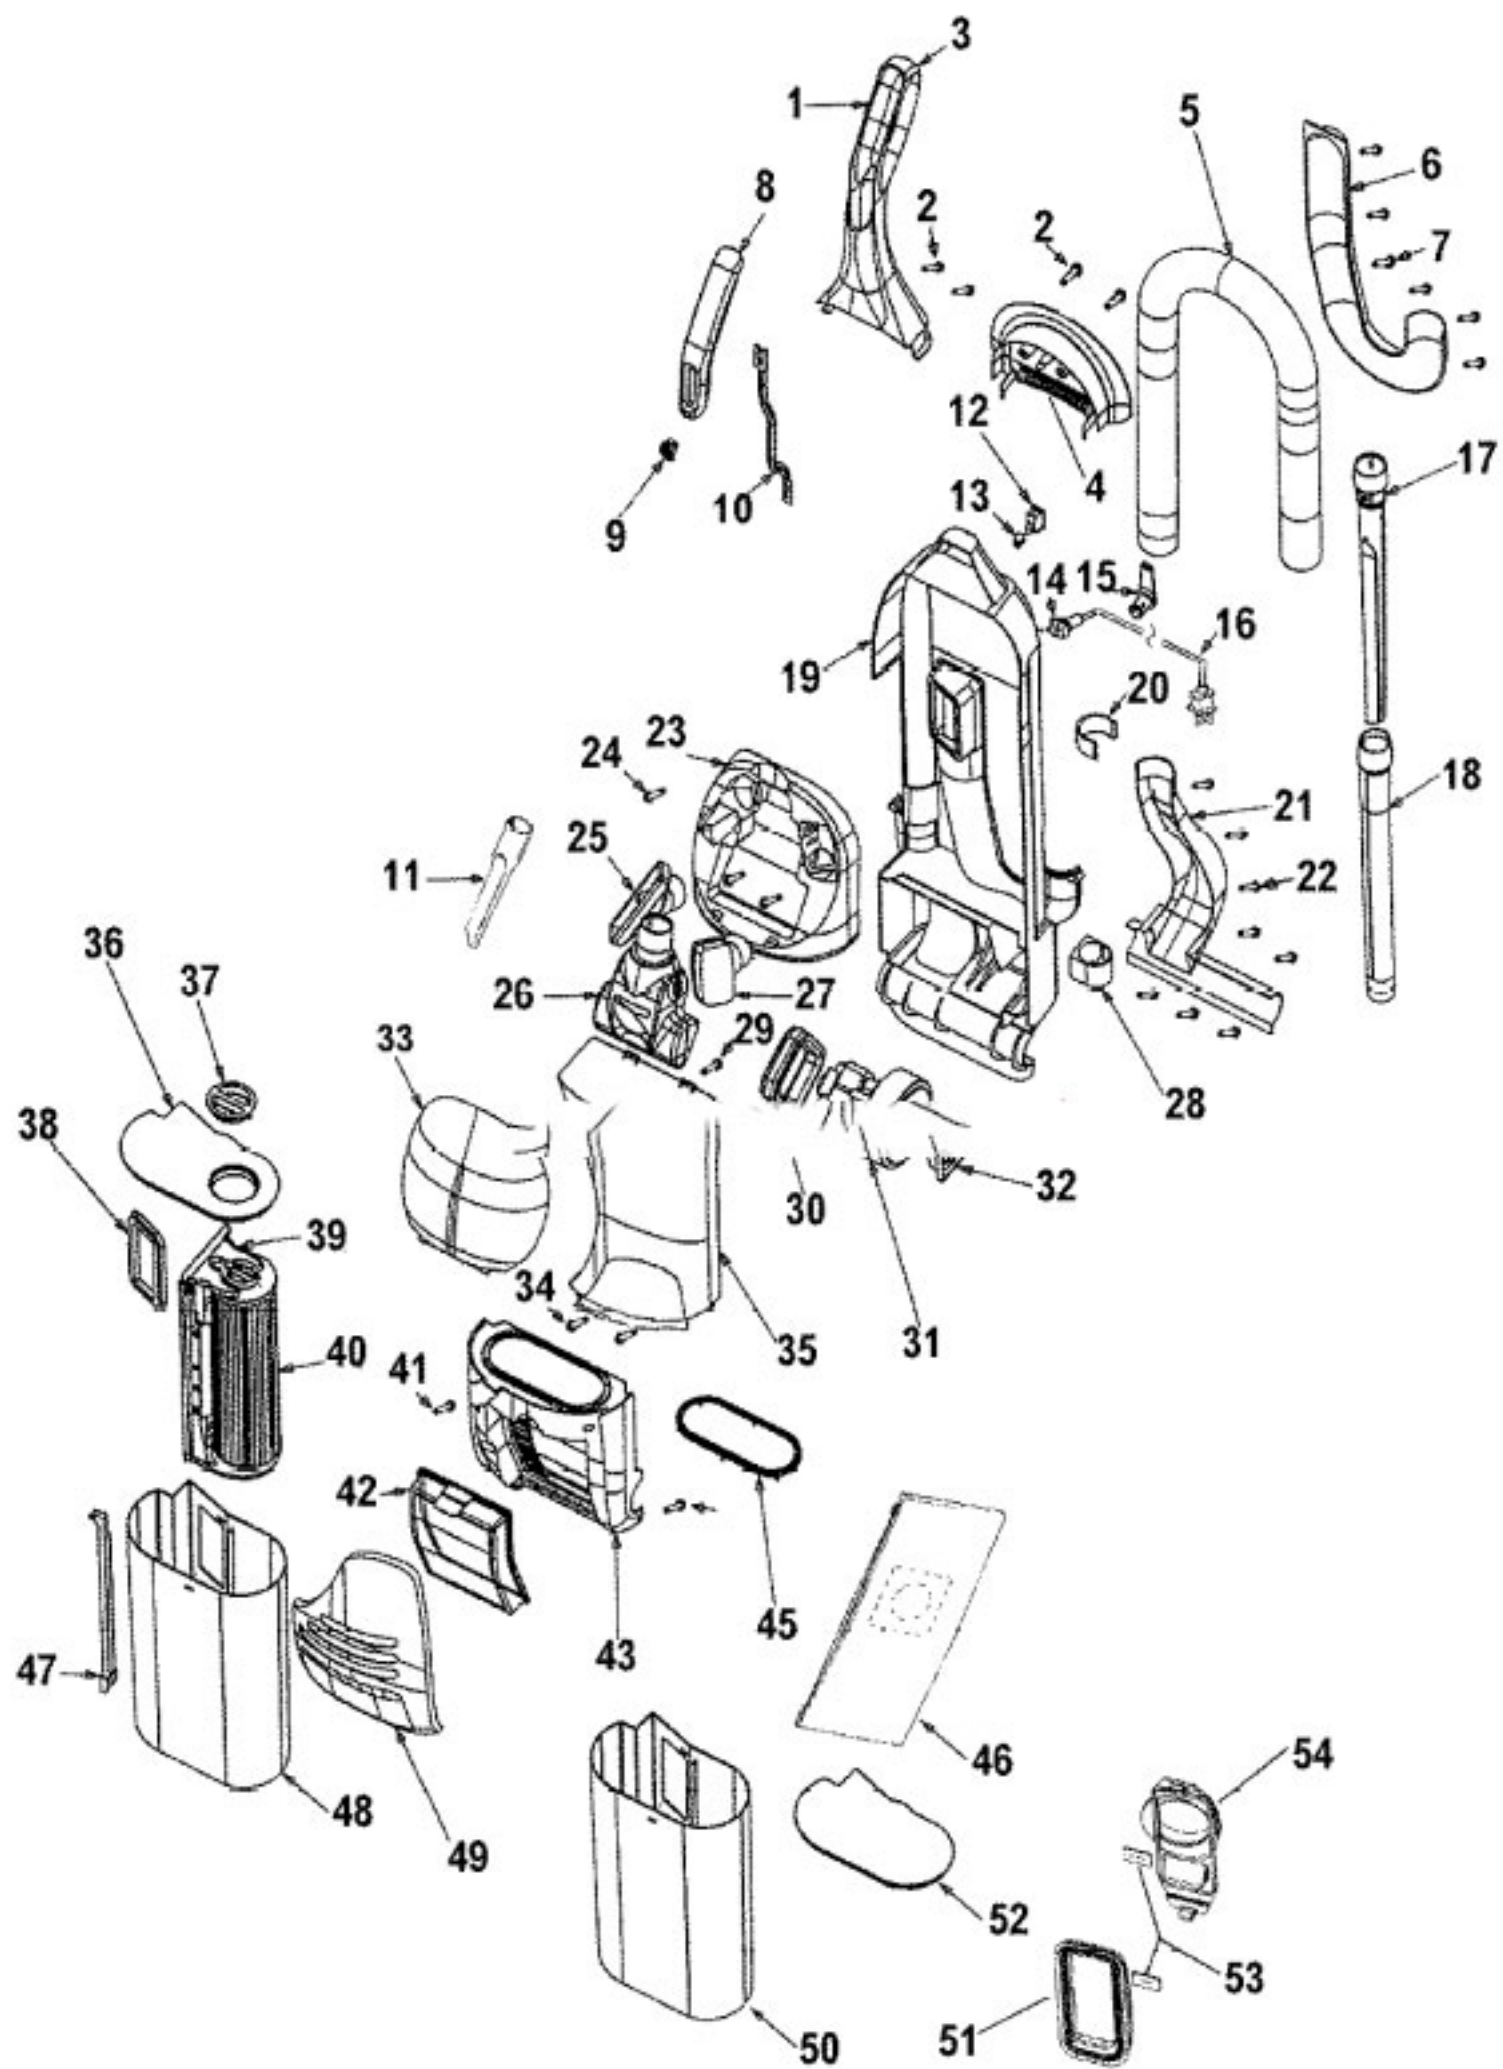

Model Number: U8131900

BOM/Serial #: U8131900

Graphic Title: MOTOR, TURBINEHANDTOOL, HANDLE

Image	Key	Part Number	Description	Substitution	Qty.
1	1	39466056	UPPER HANDLE-ABE		1
1	2	214472ED	SCREW-SELF TAPPING-C		1
1	3	21447236	SCREW		1
1	4	36433164	HOSE HOLDER-UPPER-ABE		1
1	5	43431223	HOSE ASSEM COMP/LABEL		1
1	6	38646084	DIRT DUCT COVER-ABE		1
1	7	21447242	SCREW-SELF TAPPING		1
1	8	39454078	HANDLE GRIP-AEF		1
1	9	38421103	SWITCH BUTTON-ABE		1
1	10	38458064	SWITCH ROD-AG		1
1	11	38617027	CREVICE TOOL-ABR		1
1	12	28161067	SWITCH-WT-.025 TERM		1
1	13	----	NOT REQUIRED PART OR SEE NOTE		1
1	14	36215028	CORD PROTECTOR-WTBGL		1
1	15	3944201P	CORD WRAP		1
1	16	46383342	ATTACHMENT CORD ASSEM-31 FT		1
1	17	38617029	CREVICE TOOL-ABR		1
1	18	38634078	EXTENSION TUBE - AG		1
1	19	37259011	UPPER HOUSING-ABE		1
1	20	36433165	WAND HOLDER-UPPER-ABE		1
1	21	38781060	GASKET-35IN		1
1	21	38683016	TRUNNION DUCT-ABE		1
1	22	21447242	SCREW-SELF TAPPING		1
1	23	36433188	Tool Hldr-ACX-U81499		1
1	23	36433187	Tool Hldr-AFT-U81319		1
1	24	21447072	SCREW		1
1	25	3861401E	FURNITURE NOZZLE		1
1	26	49129015	TURBANE HAND TOOL-AFN		1
1	27	43414174	DUSTING BRUSH ASSEM-		1
1	28	36433166	WAND HOLDER-LOWER-ABE		1
1	29	21447242	SCREW-SELF TAPPING		1
1	30	36322036	MOTOR MOUNT-MIDDLE		1
1	31	27212053	SUCTION MOTOR		1
1	32	38785018	MOTOR FACE SEAL-AG		1
1	33	37257281	TOOL DOOR-CP		1