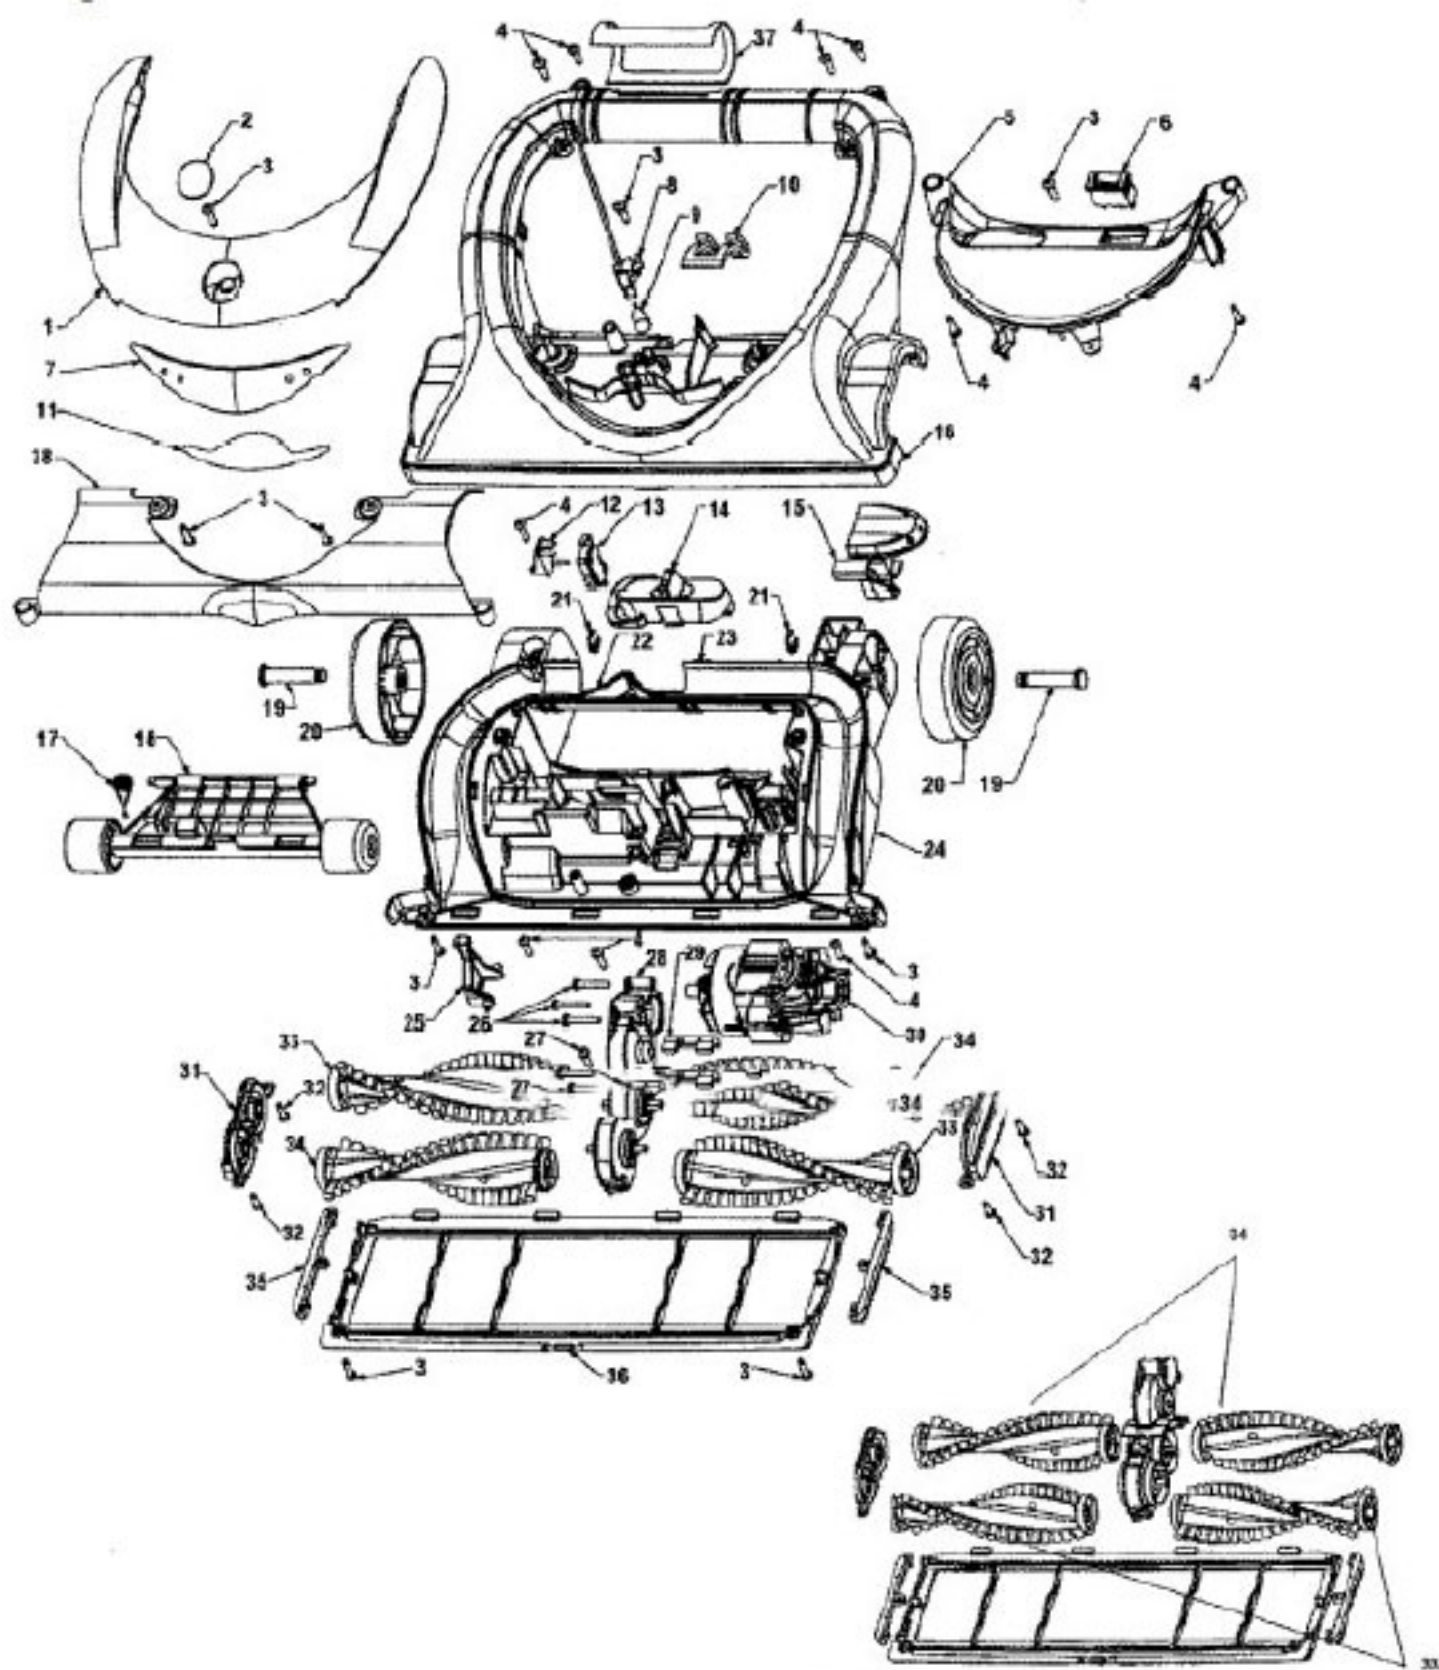

AGITATOR ORIENTATION - MODELS AFTER 6/03

Model Number: U8143900
BOM/Serial #: U8143900
Graphic Title: AGITATOR, MAINBODY, HOOD

Image	Key	Part Number	Description	Substitution	Qty.
1	1	37251004	Hood-WW-U8148		1
1	1	37251012	HOOD-ACL-U8144900		1
1	1	37251009	HOOD-AEF-U8141		1
1	1	37251008	HOOD-ADM-U8126		1
1	1	37251007	HOOD-AG-U8146		1
1	1	37251006	HOOD-ACF-U8134		1
1	1	37251005	Hood-ABR-U8142		1
1	1	37251003	HOOD-AFM		1
1	1	37251001	Hood-AFJ-U8120		1
1	1	37251002	Hood-AFS-U8130		1
1	2	51661020	MEDALLION		1
1	3	017001FW	SCREW		1
1	4	21447242	SCREW-SELF TAPPING		1
1	5	37246140	Control Panel-U8148	37246148	1
1	5	37246148	CONTROL PANEL-AEF		1
1	6	27854030	ROCKER SW W/CIR BRK		1
1	6	27854020	ROCKER SWITCH W/CIR BREAKER		1
1	7	39383113	LENS		1
1	8	47173037	LAMP SOCKET		1
1	9	27313107	BULB		1
1	10	38783030	TRUNNION SEAL		1
1	11	39385008	REFLECTOR		1
1	12	36913031	SWITCH BRACKET-ABE		1
1	13	26218050	MICROSWITCH		1
1	14	38421077	Actuator Knob U-8148		1
1	14	38421110	ACTUATOR KNOB-AG		1
1	15	38434026	HANDLE RELEASE LEVER-AG		1
1	16	37243046	AGIT HSG W/FURNITURE GUARD	92001020	1
1	17	38355010	TORSION SPRING		1
1	18	43248067	FRONT WHEEL CARR-ASSEM		1
1	18	36131056	WHEEL RETAINER - BZ		1
1	18	38521009	FRONT WHEEL-AG		1
1	18	32541007	WHEEL SHAFT-AY		1
1	18	36432044	Wheel Carriage-ABE		1
1	19	32434008	REAR AXLE-AAX-U5433-	32434007	1