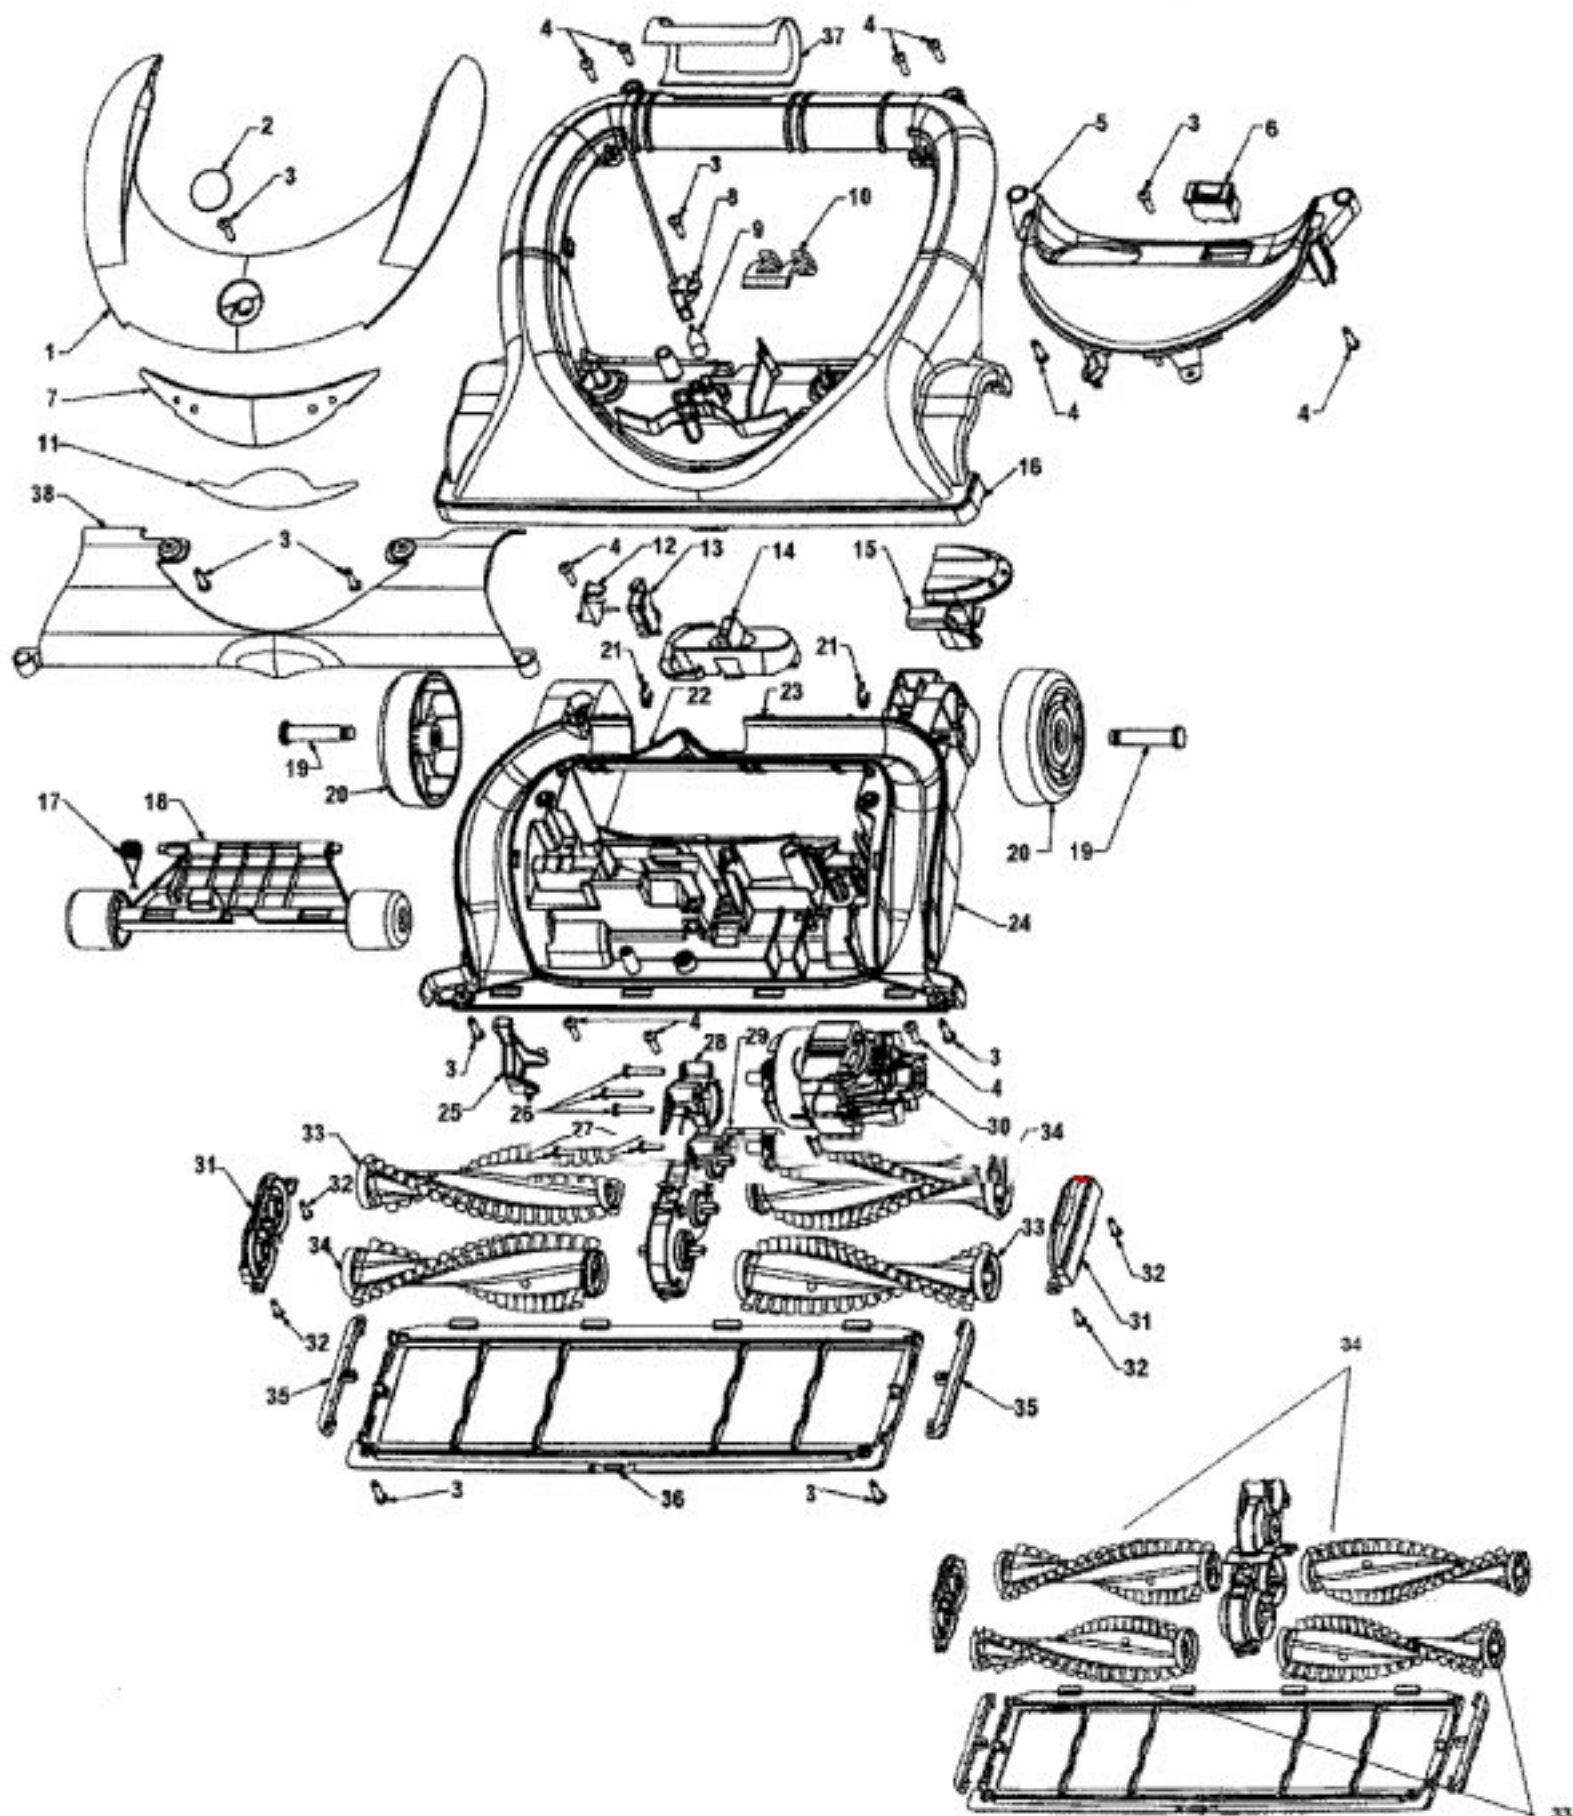

AGITATOR ORIENTATION - MODELS AFTER 6/03

Model Number: U8144900

BOM/Serial #: U8144900

Graphic Title: AGITATOR, MAINBODY, HOOD

Image	Key	Part Number	Description	Substitution	Qty.
1	1	37251007	HOOD-AG-U8146		1
1	1	37251001	Hood-AFJ-U8120		1
1	1	37251002	Hood-AFS-U8130		1
1	1	37251003	HOOD-AFM		1
1	1	37251004	Hood-WW-U8148		1
1	1	37251006	HOOD-ACF-U8134		1
1	1	37251008	HOOD-ADM-U8126		1
1	1	37251009	HOOD-AEF-U8141		1
1	1	37251012	HOOD-ACL-U8144900		1
1	1	37251005	Hood-ABR-U8142		1
1	2	51661020	MEDALLION		1
1	3	017001FW	SCREW		1
1	4	21447242	SCREW-SELF TAPPING		1
1	5	37246148	CONTROL PANEL-AEF		1
1	5	37246140	Control Panel-U8148	37246148	1
1	6	27854029	ROCKER SWITCH W/CIR BREAKER		1
1	6	27854030	ROCKER SW W/CIR BRK		1
1	7	39383113	LENS		1
1	8	47173037	LAMP SOCKET		1
1	9	27313107	BULB		1
1	10	38783030	TRUNNION SEAL		1
1	11	39385008	REFLECTOR		1
1	12	36913031	SWITCH BRACKET-ABE		1
1	13	28218050	MICROSWITCH	91001026	1
1	14	38421110	ACTUATOR KNOB-AG		1
1	14	38421077	Actuator Knob U-8148		1
1	15	38434026	HANDLE RELEASE LEVER-AG		1
1	16	37243045	AGIT HSG W/FURNITURE GUARD	92001020	1
1	17	38355010	TORSION SPRING		1
1	18	32541007	WHEEL SHAFT-AY		1
1	18	36131056	WHEEL RETAINER - BZ		1
1	18	36432044	Wheel Carriage-ABE		1
1	18	43248067	FRONT WHEEL CARR-ASSEM		1
1	18	38521009	FRONT WHEEL-AG		1
1	19	32434014	REAR AXLE-AAX		1