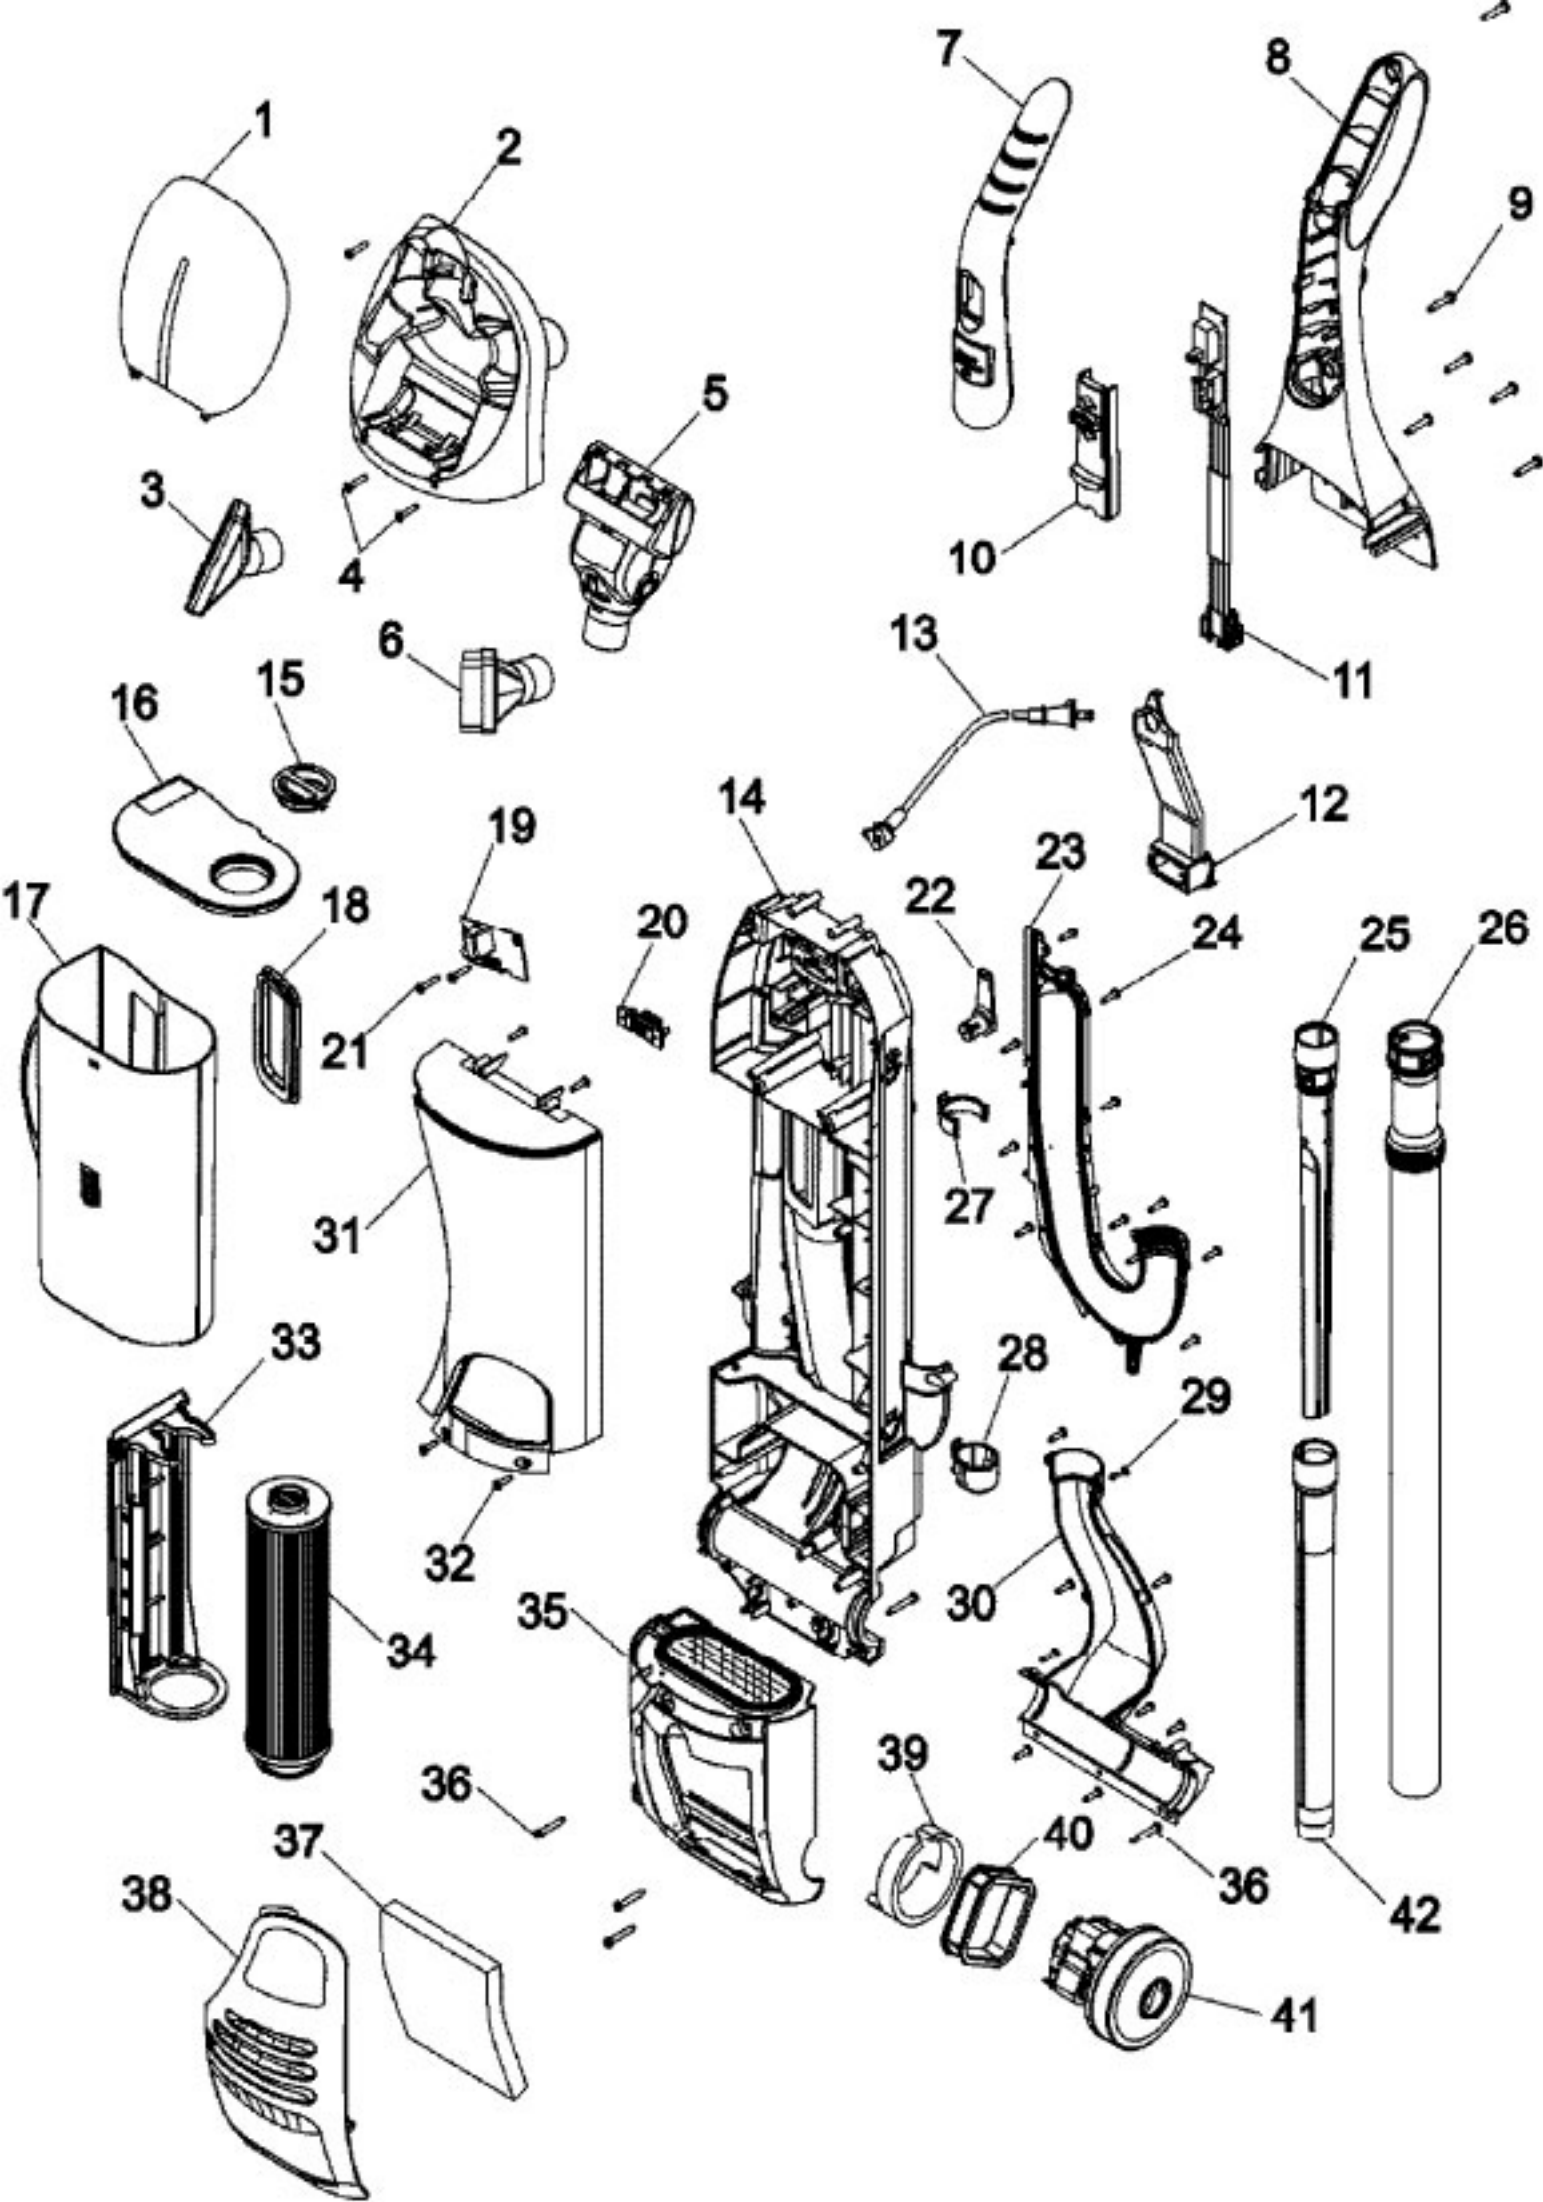

**Model Number: U8171900**  
**BOM/Serial #: U8171900**  
**Graphic Title: UPPER ASSEMBLY**

Image	Key	Part Number	Description	Substitution	Qty.
	1	H-37257281	TOOL DOOR-CP		1
	2	H-36433200	TOOL HOLDER W/TURB TOOL-AHN		1
	3	H-38614044	FURNITURE NOZZLE-AGR		1
1	4	H-21447072	SCREW		3
1	5	H-49129027	TURBINE HAND TOOL		1
1	6	H-43414195	DUSTING BRUSH ASSEMBLY-AGR		1
1	7	H-92001057	LENS - HANDLE GRIP		1
1	8	H-92001052	UPPER HANDLE ASSEMBLY		1
1	9	H-214472ED	SCREW-SELF TAPPING-C		6
1	10	H-38421112	SWITCH BUTTON-AGR		1
1	11	H-27854033	SWITCH/CIRCUIT BOARD		1
1	12	H-36911006	CONNECTOR MOUNT		1
1	13	H-46383342	ATTACHMENT CORD ASSEM-31 FT		1
1	14	H-92001053	UPPER HOUSING ASSEMBLY		1
1	15	H-38411013	KNOB CART FILT-AG		1
1	16	H-37249055	DIRT CUP LID-AGR		1
1	17	H-38775094	DIRT CUP SERVICE		1
1	18	H-38783029	INLET SEAL-DIRT CUP-AG		1
1	19	H-91001035	EDF PRINTED CIRCUIT BOARD		1
1	20	H-91001034	RECEPTACLE / HARNESS		1
1	21	H-21447072	SCREW		2
1	22	H-92001030	CORD WRAP-AGR		1
1	23	H-92001064	MICROPHONE/DIRT DUCT ASSEMBLY		1
1	24	H-21447242	SCREW-SELF TAPPING		10
1	25	H-38617031	CREVICE TOOL-LONG-AGR		1
1	26	H-43431227	HOSE ASSEM COMP-AG/AGR		1
1	26	H-43434042	EXTRA HOSE ASM COMP		1
1	27	H-36433197	WAND HOLDER-UPPER-AGR		1
1	28	H-36433194	WAND HOLDER-LOWER-AGR		1
1	29	H-21447242	SCREW-SELF TAPPING		9
1	30	H-38683018	TRUNNION DUCT-AGR		1
1	31	H-37249063	FRONT PANEL-AHN		1
1	32	H-21447242	SCREW-SELF TAPPING		4
1	33	H-36426051	PRE-FILTER ASSEMBLY-ABR		1
1	34	H-40140201	CARTRIDGE FILTER (4)		1