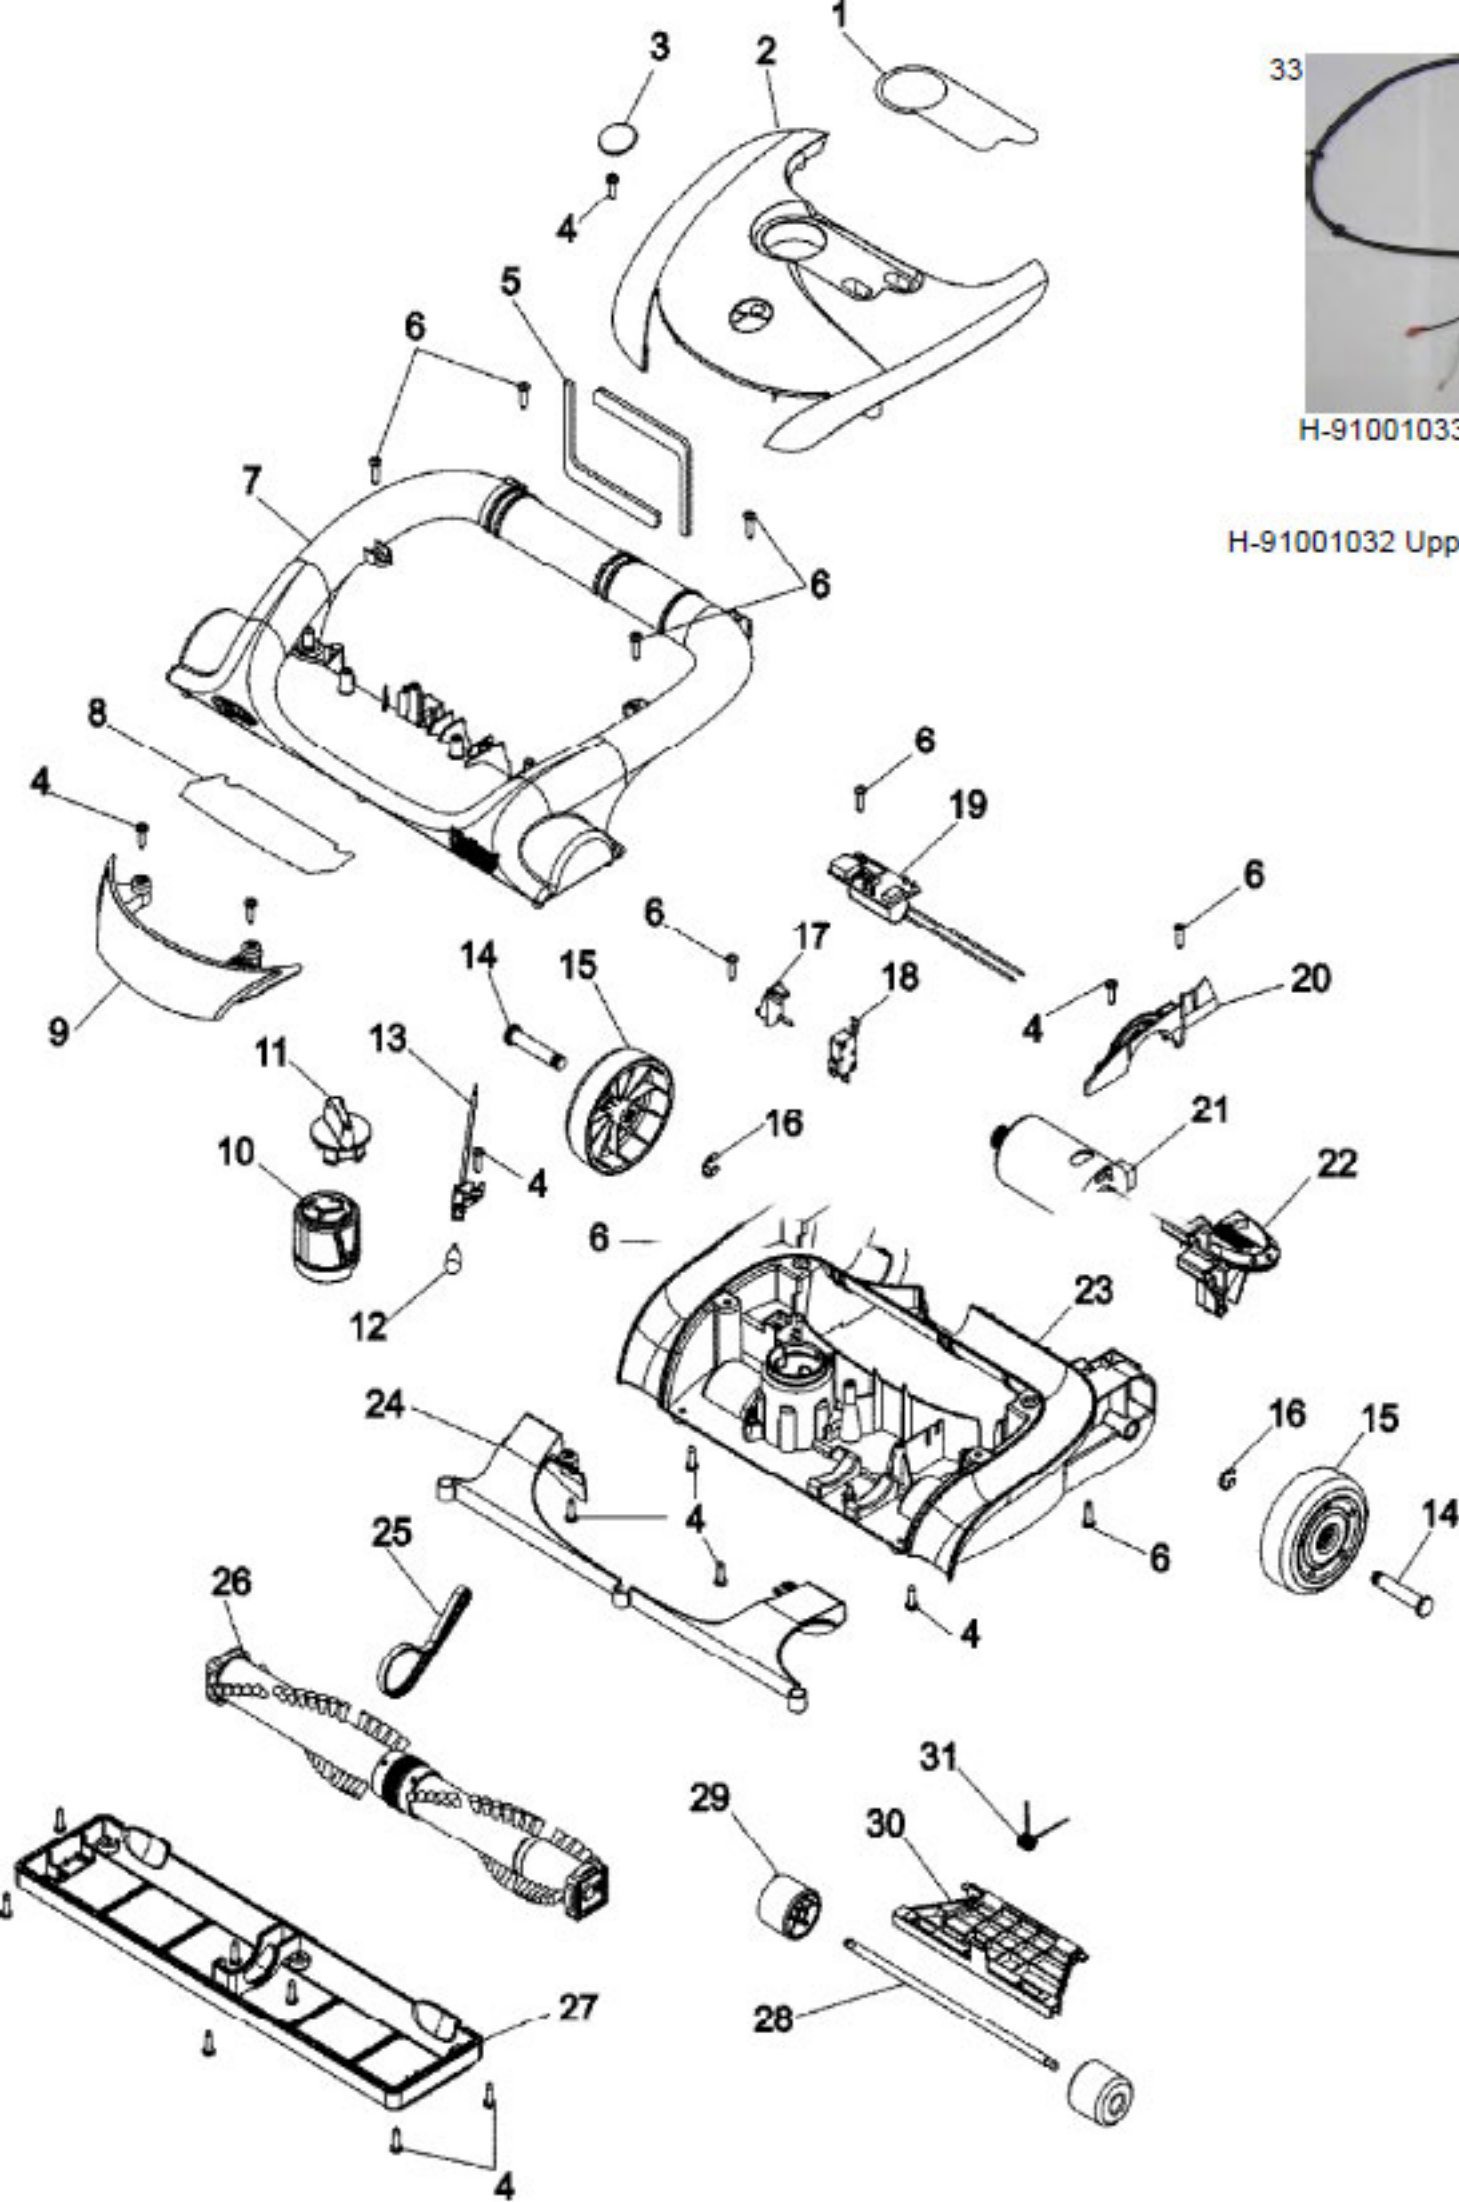

H-91001032 Upper Wire Harness (Not Shown)

Model Number: U8171900
BOM/Serial #: U8171900
Graphic Title: FOOT ASSEMBLY

Image	Key	Part Number	Description	Substitution	Qty.
1	1	H-91001038	EDF NAMEPLATE		1
1	2	H-92001044	HOOD - AHN		1
1	3	H-51661020	MEDALLION		1
1	4	H-017001FW	SCREW		16
1	5	H-91001030	TRUNNION SEAL		2
1	6	H-21447242	SCREW-SELF TAPPING		9
1	7	H-92001042	AGITATOR HOUSING		1
1	8	H-91001031	REFLECTOR		1
1	9	H-92001051	LENS		1
1	10	H-92001049	HEIGHT ADJUSTMENT KNOB		1
1	11	H-92001050	HEIGHT ADJUSTMENT CAM		1
1	12	H-27313107	BULB		1
1	13	H-47173037	LAMP SOCKET		1
1	14	H-32434014	REAR AXLE-AAX		2
1	15	H-92001031	REAR WHEEL-W/TREAD-AEA/AG		2
1	16	H-160017--	LOCK RING		2
1	17	H-36913031	SWITCH BRACKET-ABE		1
1	18	H-91001026	SWITCH		1
1	19	H-91001036	DISPLAY BRIDGE PCB		1
1	20	H-92001040	MOTOR BRACKET		1
1	21	H-93001746	AGITATOR MOTOR		1
1	22	H-38434026	HANDLE RELEASE LEVER-AG		1
1	23	H-92001041	MAIN BODY		1
1	24	H-92001074	NOZZLE LINER-CP		1
1	25	H-91001028	TIMING BELT		1
1	26	H-93001748	AGITATOR ASSEMBLY		1
1	27	H-92001039	FURNITURE GUARD/ BOTTOM PLATE		1
1	28	H-32541007	WHEEL SHAFT-AY		1
1	29	H-38521009	FRONT WHEEL-AG		2
1	30	H-91001066	WHEEL CARRIAGE ASSEMBLY		1
1	31	H-38355010	TORSION SPRING		1
1		H-91001033	UPPER WIRING HARNESS		1
1	33	H-91001032	LOWER WIRING HARNESS		1
1		H-56511C34	MANUAL, OWNERS		1