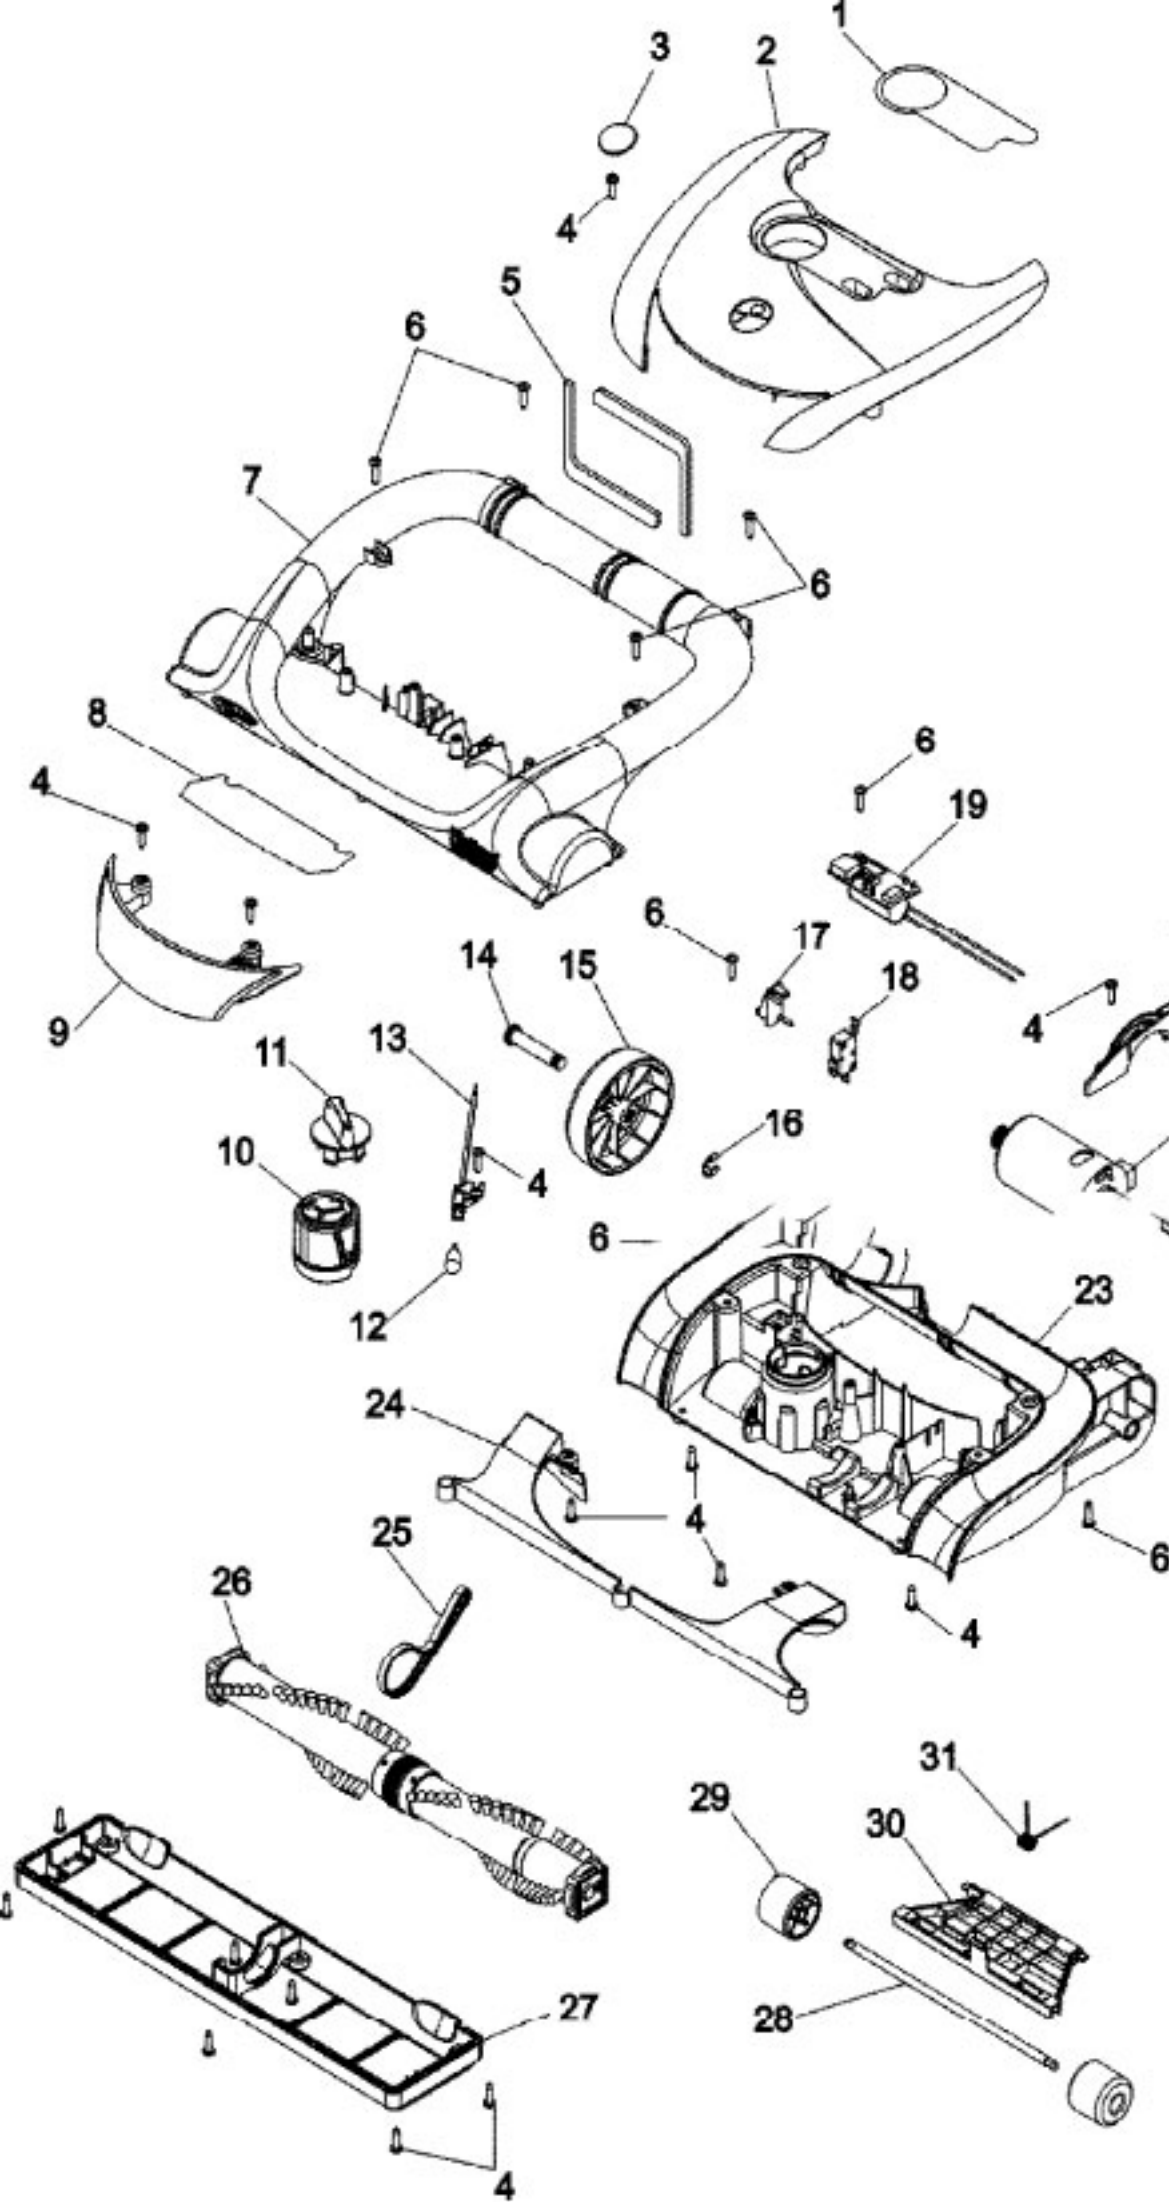

H-91001032 Upper Wire Harness (Not Shown)

Model Number: U8171900
BOM/Serial #: U8171900
Graphic Title: FOOT ASSEMBLY

Image	Key	Part Number	Description	Substitution	Qty.
1	1	H-91001038	EDF NAMEPLATE		1
1	2	H-92001044	HOOD - AHN		1
1	3	H-51661020	MEDALLION		1
1	4	H-017001FW	SCREW		16
1	5	H-91001030	TRUNNION SEAL		2
1	6	H-21447242	SCREW-SELF TAPPING		9
1	7	H-92001042	AGITATOR HOUSING		1
1	8	H-91001031	REFLECTOR		1
1	9	H-92001051	LENS		1
1	10	H-92001049	HEIGHT ADJUSTMENT KNOB		1
1	11	H-92001050	HEIGHT ADJUSTMENT CAM		1
1	12	H-27313107	BULB		1
1	13	H-47173037	LAMP SOCKET		1
1	14	H-32434014	REAR AXLE-AAX		2
1	15	H-92001031	REAR WHEEL-W/TREAD-AEA/AG		2
1	16	H-160017--	LOCK RING		2
1	17	H-36913031	SWITCH BRACKET-ABE		1
1	18	H-91001026	SWITCH		1
1	19	H-91001036	DISPLAY BRIDGE PCB		1
1	20	H-92001040	MOTOR BRACKET		1
1	21	H-93001746	AGITATOR MOTOR		1
1	22	H-38434026	HANDLE RELEASE LEVER-AG		1
1	23	H-92001041	MAIN BODY		1
1	24	H-92001074	NOZZLE LINER-CP		1
1	25	H-91001028	TIMING BELT		1
1	26	H-93001748	AGITATOR ASSEMBLY		1
1	27	H-92001039	FURNITURE GUARD/ BOTTOM PLATE		1
1	28	H-32541007	WHEEL SHAFT-AY		1
1	29	H-38521009	FRONT WHEEL-AG		2
1	30	H-91001066	WHEEL CARRIAGE ASSEMBLY		1
1	31	H-38355010	TORSION SPRING		1
1		H-91001033	UPPER WIRING HARNESS		1
1	33	H-91001032	LOWER WIRING HARNESS		1
1		H-56511C34	MANUAL, OWNERS		1