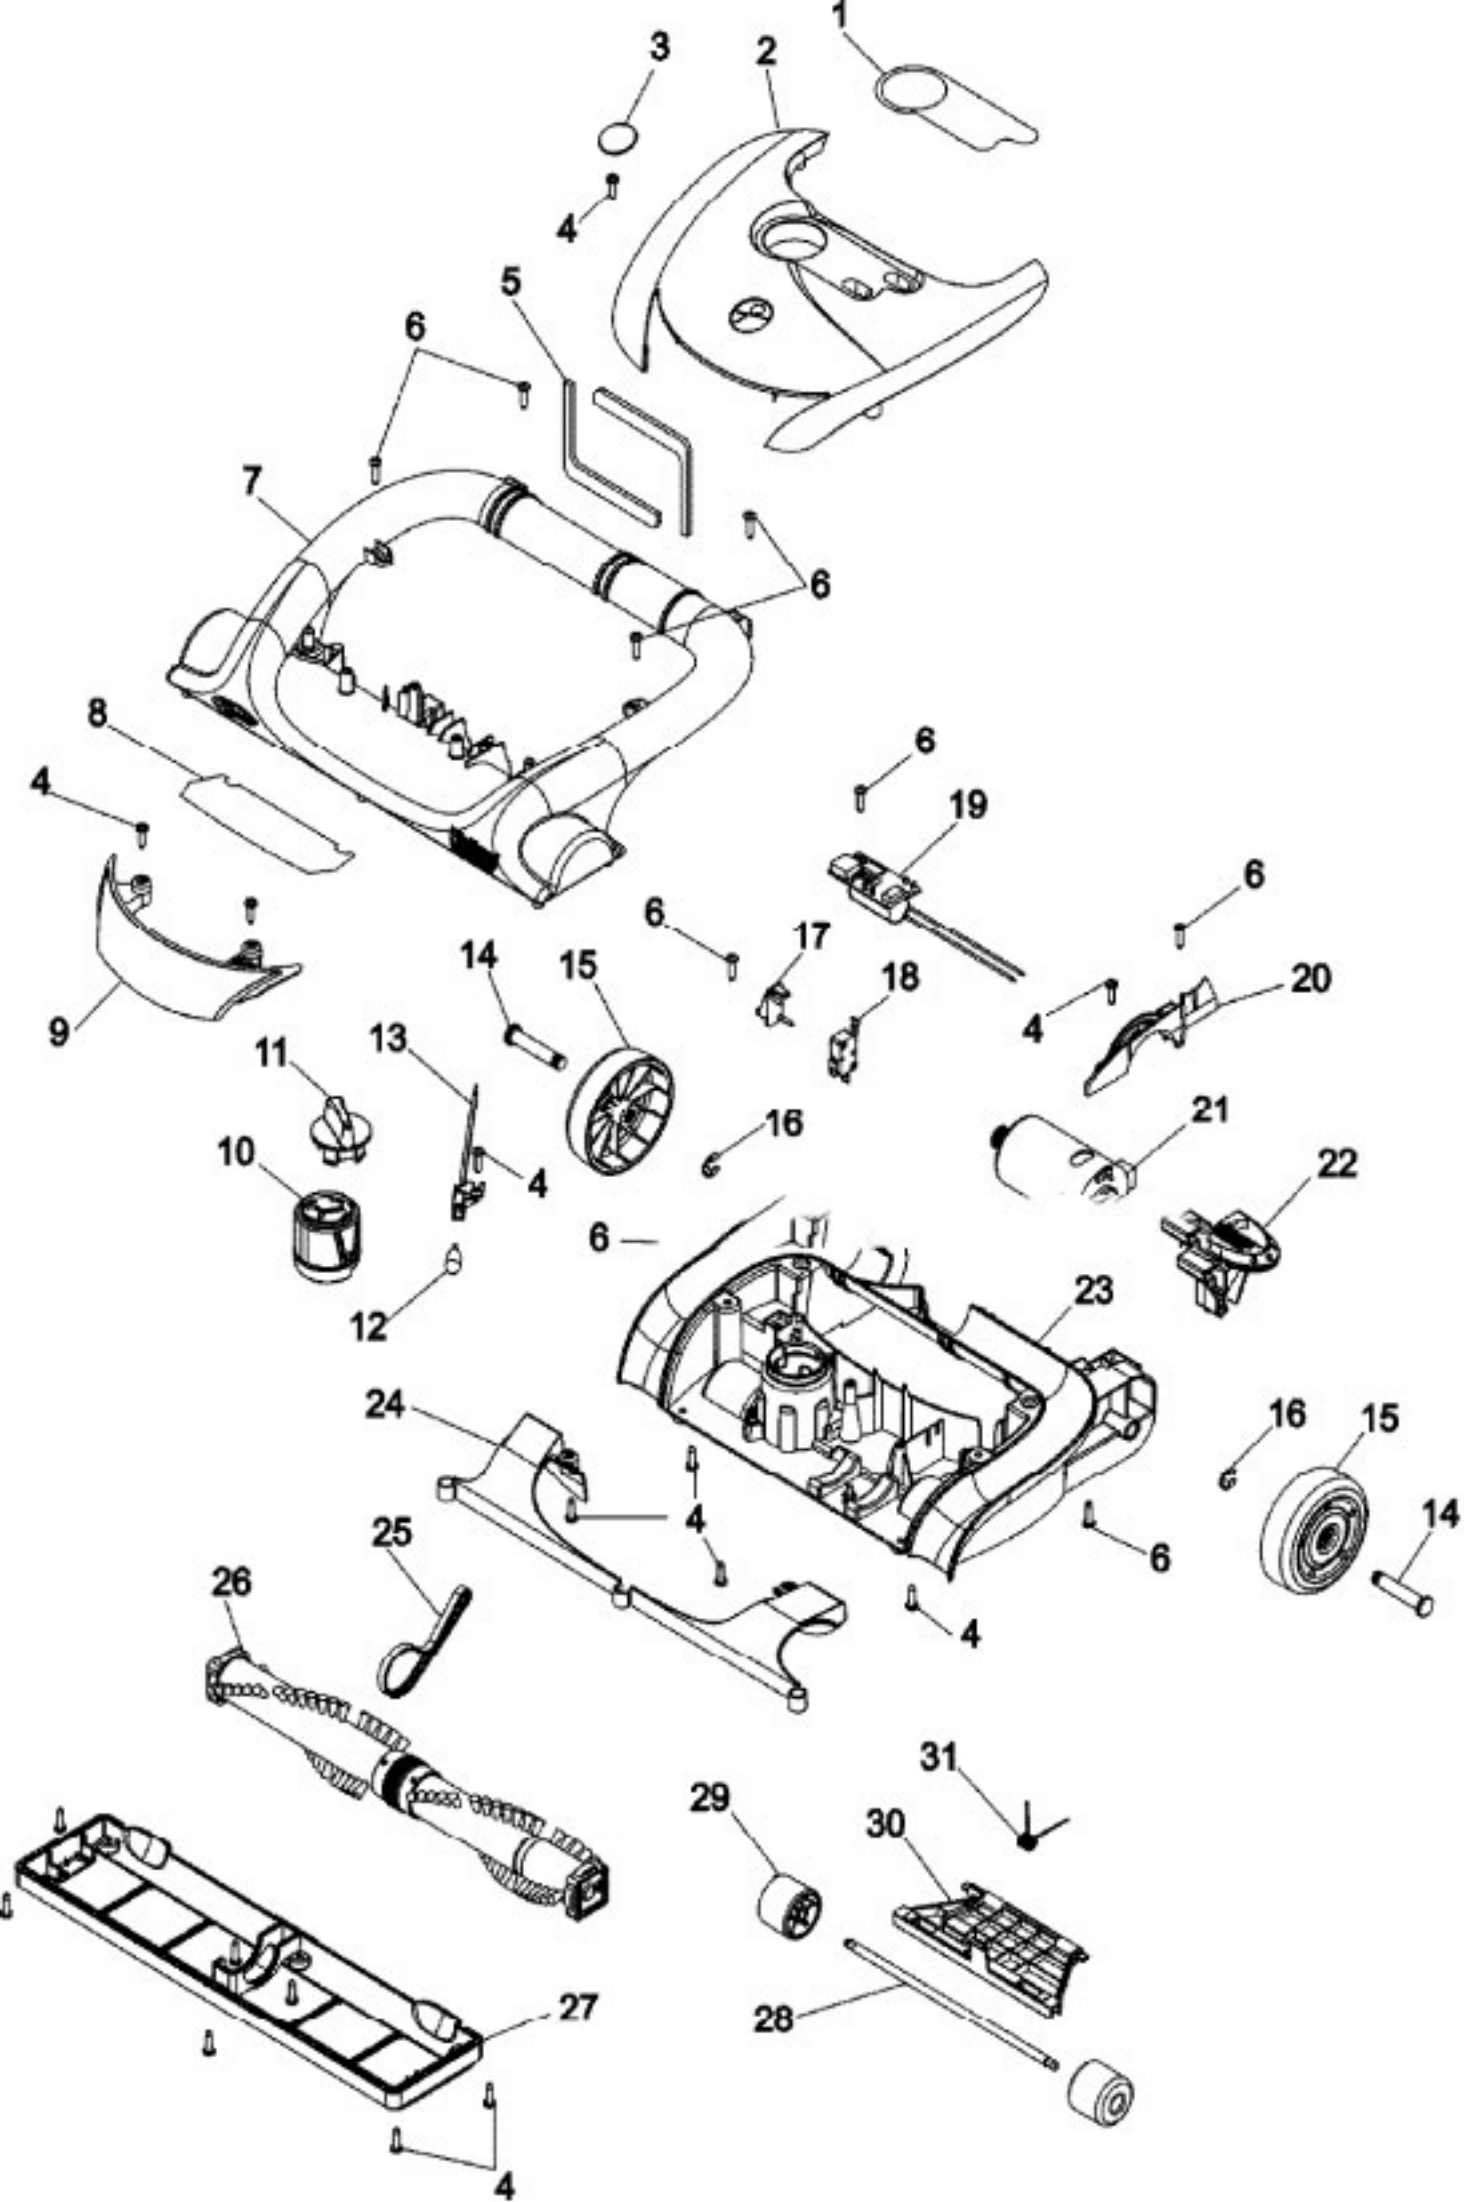

Model Number: U8172900

BOM/Serial #: U8172900

Graphic Title: FOOT ASSEMBLY

Image	Key	Part Number	Description	Substitution	Qty.
1	1	91001038	EDF NAMEPLATE		1
1	2	92001046	HOOD - AEM		1
1	3	51661020	MEDALLION		1
1	4	017001FW	SCREW		16
1	5	91001030	TRUNNION SEAL		2
1	6	21447242	SCREW-SELF TAPPING		9
1	7	92001042	AGITATOR HOUSING		1
1	8	91001031	REFLECTOR		1
1	9	92001051	LENS		1
1	10	92001049	HEIGHT ADJUSTMENT KNOB		1
1	11	92001050	HEIGHT ADJUSTMENT CAM		1
1	12	27313107	BULB		1
1	13	47173037	LAMP SOCKET		1
1	14	32434014	REAR AXLE-AAX		2
1	15	92001031	REAR WHEEL-W/TREAD-AEA/AG		2
1	16	160017--	LOCK RING		2
1	17	36913031	SWITCH BRACKET-ABE		1
1	18	91001026	SWITCH		1
1	19	91001036	DISPLAY BRIDGE PCB		1
1	20	92001040	MOTOR BRACKET		1
1	21	93001746	AGITATOR MOTOR		1
1	22	38434026	HANDLE RELEASE LEVER-AG		1
1	23	92001041	MAIN BODY		1
1	24	92001074	NOZZLE LINER-CP		1
1	25	91001028	TIMING BELT		1
1	26	93001748	AGITATOR ASSEMBLY		1
1	27	92001039	FURNITURE GUARD/ BOTTOM PLATE		1
1	28	32541007	WHEEL SHAFT-AY		1
1	29	38521009	FRONT WHEEL-AG		2
1	30	91001066	WHEEL CARRIAGE ASSEMBLY		1
1	31	38355010	TORSION SPRING		1
1	32	91001032	WIRING HARNESS		1
1	33	56511C34	MANUAL, OWNERS		1