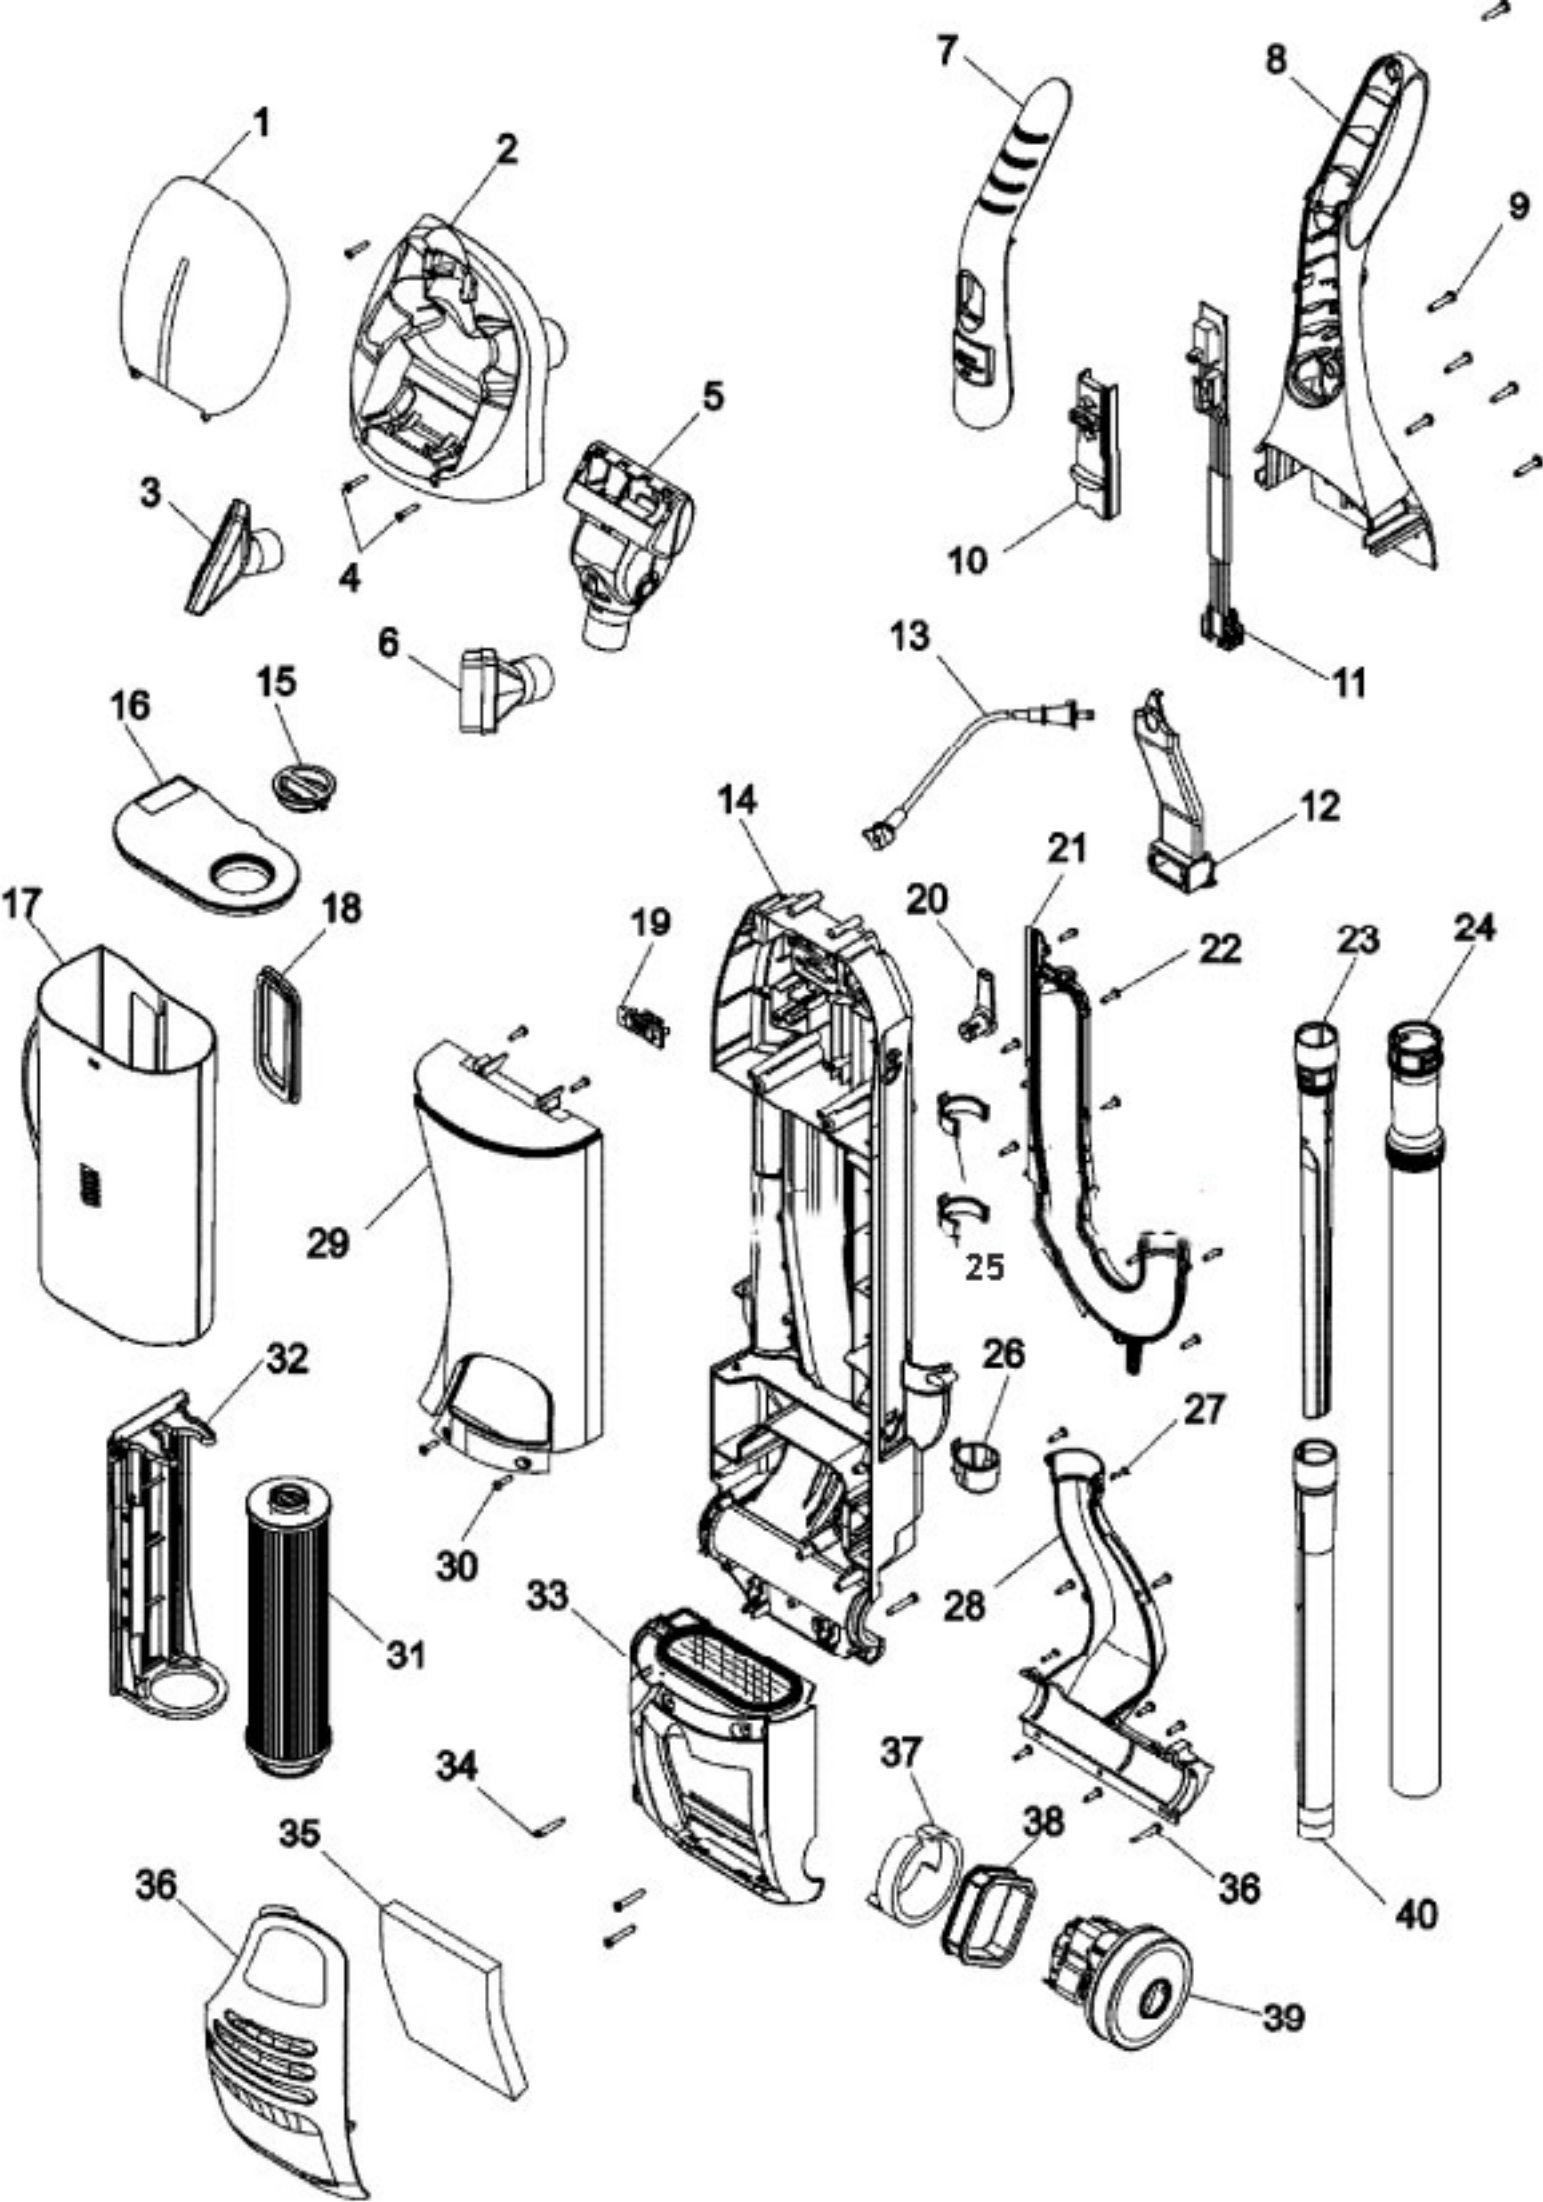

Model Number: U8173900
BOM/Serial #: U8173900
Graphic Title: UPPER ASSEMBLY

Image	Key	Part Number	Description	Substitution	Qty.
1	1	37257281	TOOL DOOR-CP		1
1	2	36433203	TOOL HOLDER W/TUR TOOL-AEA		1
1	3	38614044	FURNITURE NOZZLE-AGR		1
1	4	21447072	SCREW		3
1	5	49129027	TURBINE HAND TOOL		1
1	6	43414195	DUSTING BRUSH ASSEMBLY-AGR		1
1	7	92001057	LENS - HANDLE GRIP		1
1	8	92001052	UPPER HANDLE ASSEMBLY		1
1	9	214472ED	SCREW-SELF TAPPING-C		6
1	10	38421112	SWITCH BUTTON-AGR		1
1	11	27854033	SWITCH/CIRCUIT BOARD		1
1	12	36911006	CONNECTOR MOUNT		1
1	13	46383342	ATTACHMENT CORD ASSEM-31 FT		1
1	14	92001053	UPPER HOUSING ASSEMBLY		1
1	15	38411013	KNOB CART FILT-AG		1
1	16	37249055	DIRT CUP LID-AGR		1
1	17	38775094	DIRT CUP SERVICE		1
1	18	38783029	INLET SEAL DIRT CUP - AG		1
1	19	91001034	RECEPTACLE / HARNESS		1
1	20	92001030	CORD WRAP-AGR		1
1	21	92001076	DIRT DUCT COVER-AGR		1
1	22	21447242	SCREW-SELF TAPPING		10
1	23	38617031	CREVICE TOOL-LONG-AGR		1
1	24	43434042	EXTRA HOSE ASM COMP		1
1	24	43431227	HOSE ASSEM COMP-AG/AGR		1
1	25	36433197	WAND HOLDER-UPPER-AGR		1
1	26	36433194	WAND HOLDER-LOWER-AGR		1
1	27	21447242	SCREW-SELF TAPPING		9
1	28	38683018	TRUNNION DUCT-AGR		1
1	29	37249057	FRONT PANEL-AEA		1
1	30	21447242	SCREW-SELF TAPPING		4
1	31	40140201	CARTRIDGE FILTER (4)		1
1	32	91001048	PRE-FILTER ASSEMBLY-AGR		1
1	33	37196184	MOTOR COVER-AEA		1
1	34	21447230	SCREW-SELF TAPPING-F		6