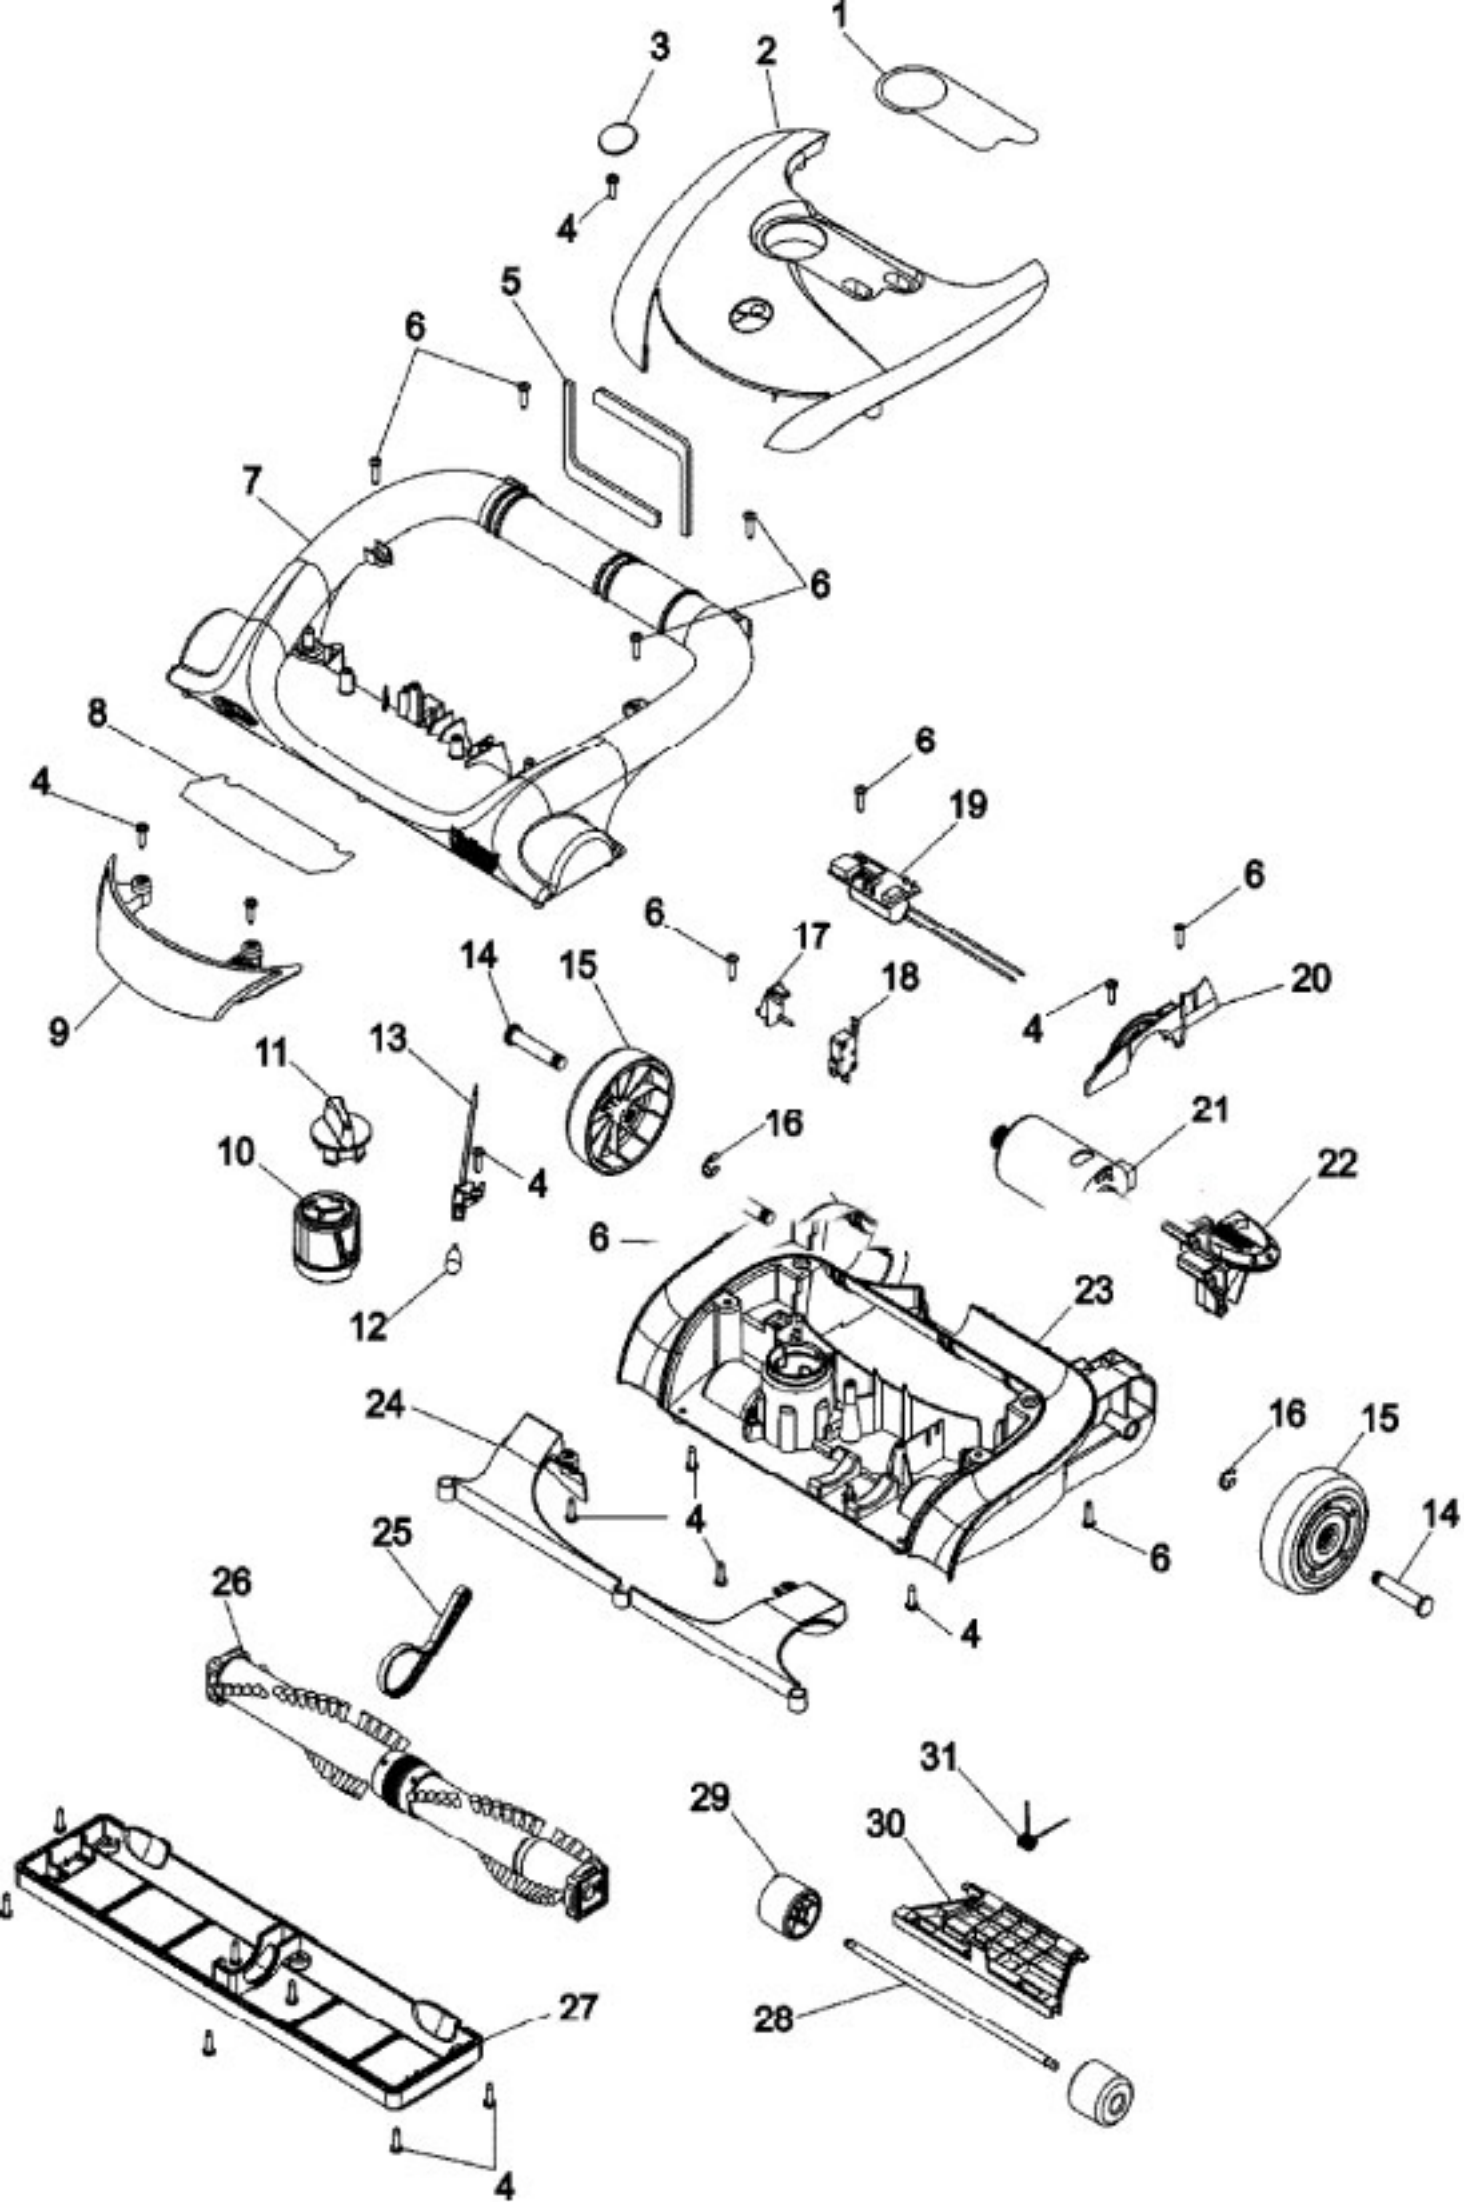

**Model Number: U8173900**  
**BOM/Serial #: U8173900**  
**Graphic Title: FOOT ASSEMBLY**

Image	Key	Part Number	Description	Substitution	Qty.
1	1	91001067	TURBOPOWER NAMEPLATE		1
1	2	92001045	HOOD - AEA		1
1	3	51661020	MEDALLION		1
1	4	017001FW	SCREW		16
1	5	91001030	TRUNNION SEAL		2
1	6	21447242	SCREW-SELF TAPPING		9
1	7	92001042	AGITATOR HOUSING		1
1	8	91001031	REFLECTOR		1
1	9	92001051	LENS		1
1	10	92001049	HEIGHT ADJUSTMENT KNOB		1
1	11	92001050	HEIGHT ADJUSTMENT CAM		1
1	12	27313107	BULB		1
1	13	47173037	LAMP SOCKET		1
1	14	32434014	REAR AXLE-AA X		2
1	15	92001031	REAR WHEEL-W/TREAD-AEA/AG		2
1	16	160017--	LOCK RING		2
1	17	36913031	SWITCH BRACKET-ABE		1
1	18	91001026	SWITCH		1
1	19	91001036	DISPLAY BRIDGE PCB		1
1	20	92001040	MOTOR BRACKET		1
1	21	93001746	AGITATOR MOTOR		1
1	22	38434026	HANDLE RELEASE LEVER-AG		1
1	23	92001041	MAIN BODY		1
1	24	92001074	NOZZLE LINER-CP		1
1	25	91001028	TIMING BELT		1
1	26	93001748	AGITATOR ASSEMBLY		1
1	27	92001039	FURNITURE GUARD/ BOTTOM PLATE		1
1	28	32541007	WHEEL SHAFT-AY		1
1	29	38521009	FRONT WHEEL-AG		2
1	30	91001066	WHEEL CARRIAGE ASSEMBLY		1
1	31	38355010	TORSION SPRING		1
1	32	91001032	WIRING HARNESS		1
1	33	56511C39	MANUAL, OWNERS		1