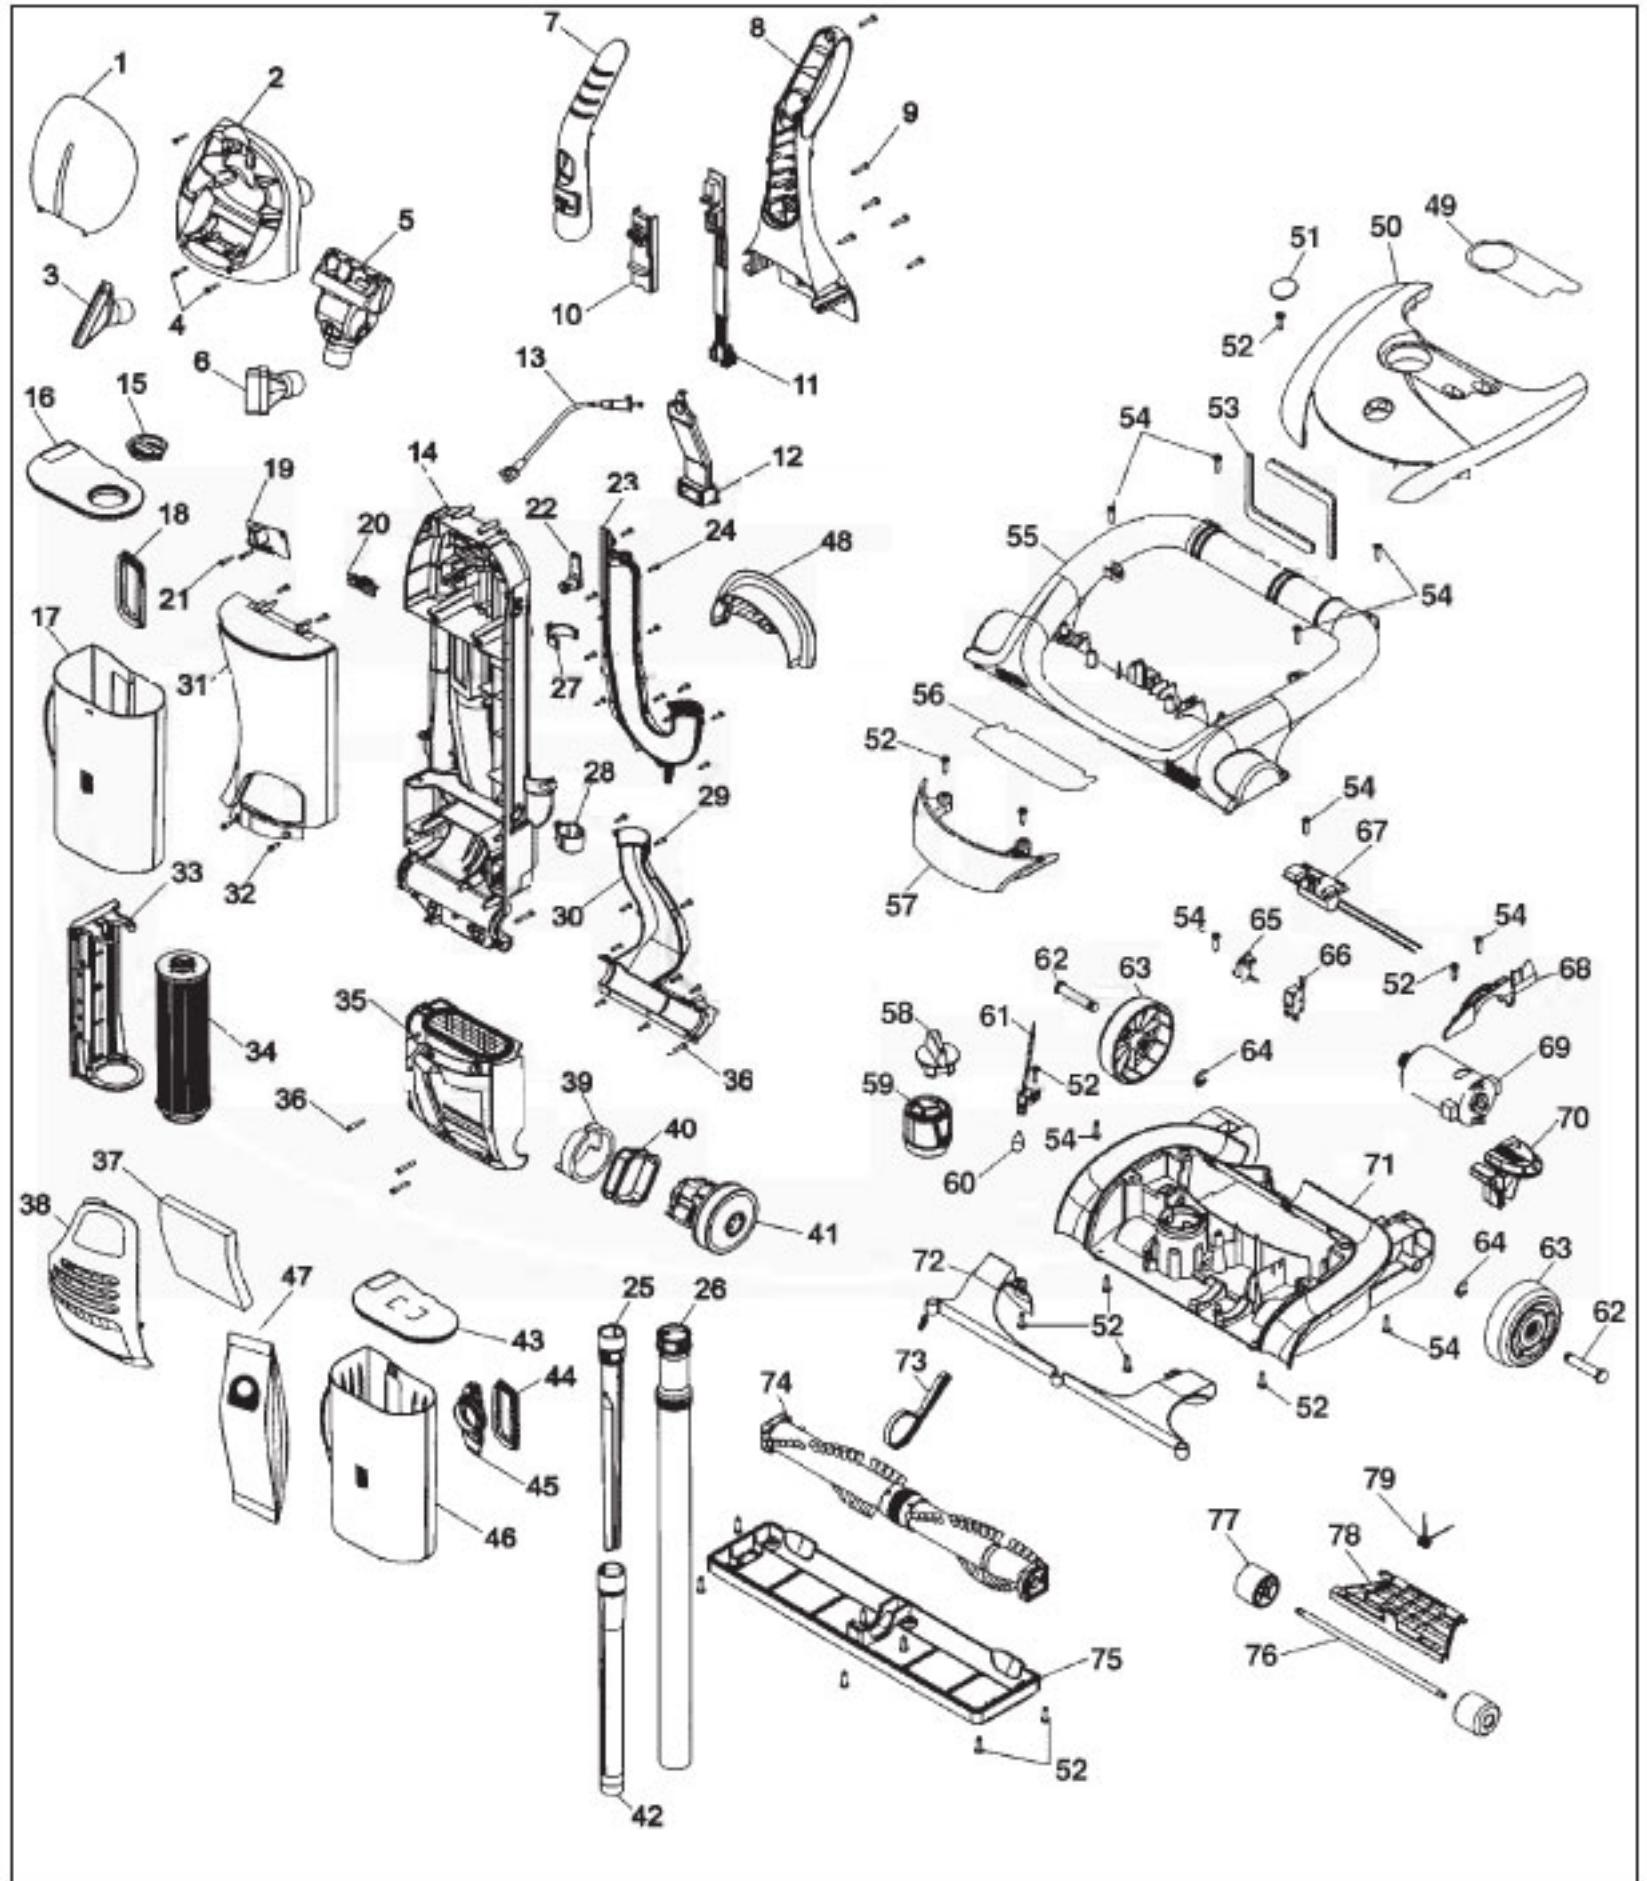

HOOVER Original

SAVVY UPRIGHT

Models U8174-900, U8181-900

Original **HOOVER**

SAVVY UPRIGHT
Models U8174-900, U8181-900

KEY	PART NO.	DESCRIPTION	KEY	PART NO.	DESCRIPTION
1	H-37257281	Tool Door	41	H-93001747	Motor Ass'y
2	H-36433195	Tool Holder U8174-900		H-91001027	Thermal Protector (Not Shown)
2	H-36433199	Tool Holder U8181-900		H-38758018	Motor Face Seal (Not Shown)
3	H-38614044	Furniture Nozzle	42	H-38634078	Extension Tube
4	H-21447072	Screw	43	H-37249065	Bag Container Lid
5	H-49129027	Turbine Hand Tool	44	H-38783035	Inlet Seal - Bag Cont
6	H-43414195	Dusting Brush Ass'y	45	H-36424005	Bag Adaptor
7	H-92001057	Handle Grip Lens	46	H-37256005	Bag Container
8	H-92001052	Upper Handle Ass'y	47	H-4010100Y	Paper Bag Type Y 3 Pk
9	H-214472ED	Self-Tapping Screw	48	H-36433196	Hose Holder Upper
10	H-38421112	Switch Button	49	H-91001038	EDF Name Plate
11	H-27854033	Circuit Board & Switch	50	H-92001046	Hood U8174-900
12	H-36911006	Connector Mount	50	H-92001047	Hood U8181-900
13	H-46383342	Attachment Cord Ass'y - 31 FT	51	H-51661020	Medallion
14	H-92001053	Upper Housing Ass'y	52	H-017001FW	Screw
15	H-38411013	Knob For Cartridge Filter	53	H-91001030	Trunnion Seal
16	H-37249055	Dirt Cup Lid	54	H-21447242	Self-Tapping Screw
17	H-38775094	Dirt Cup	55	H-92001042	Agitator Housing With Idler Bearing
18	H-38783029	Dirt Cup Inlet Seal	56	H-91001031	Reflector
19	H-91001035	EDF Printed Circuit Board	57	H-92001051	Lens
20	H-91001034	Harness Receptacle	58	H-92001049	Height Adjustment Knob
21	H-21447072	Screw	59	H-92001050	Height Adjustment Cam
22	H-92001030	Cord Hook	60	H-27313107	Bulb
23	H-92001064	Dirt Duct Ass'y Microphone	61	H-47173037	Lamp Socket
24	H-21447242	Self-Tapping Screw	62	H-32434014	Rear Axle
25	H-38617031	Crevice Tool Long	63	H-92001031	Rear Wheel W/Tread
26	H-43431227	Hose Ass'y Complete	64	H-160017	Lock Ring
27	H-36433197	Wand Holder Upper	65	H-36913031	Switch Bracket
28	H-36433194	Wand Holder Lower	66	H-91001026	Switch
29	H-21447242	Self-Tapping Screw	67	H-91001036	Display Bridge PCB
30	H-38683018	Trunnion Duct	68	H-92001040	Motor Bracket
31	H-37249056	Front Panel U8174-900	69	H-93001746	Agitator Motor
31	H-92001059	Front Panel U8181-900	70	H-38434026	Handle Release Lever
32	H-21447242	Self-Tapping Screw	71	H-92001041	Main Body
33	H-91001048	Pre-Filter Ass'y	72	H-92001074	Nozzle Liner
34	H-43611042	Cartridge Filter	73	H-91001028	Geared Belt
35	H-37196177	Motor Cover U8174-900	74	H-93001748	Agitator Ass'y
35	H-37196178	Motor Cover U8181-900	75	H-92001039	Furniture Guard/Bottom Plate
36	H-21447230	Self-Tapping Screw	76	H-32541007	Wheel Shaft
37	H-38766028	Final Filter	77	H-38521009	Front Wheel
38	H-38769017	Final Filter Door	78	H-91001066	Wheel Carriage
39	H-34163016	Muffler Foam	79	H-38355010	Torsion Spring
40	H-36322036	Middle Motor Mount		H-91001032	Wiring Harness Upper (Not Shown)
				H-91001033	Wiring Harness Lower From Handle Switch To Nozzle (Not Shown)