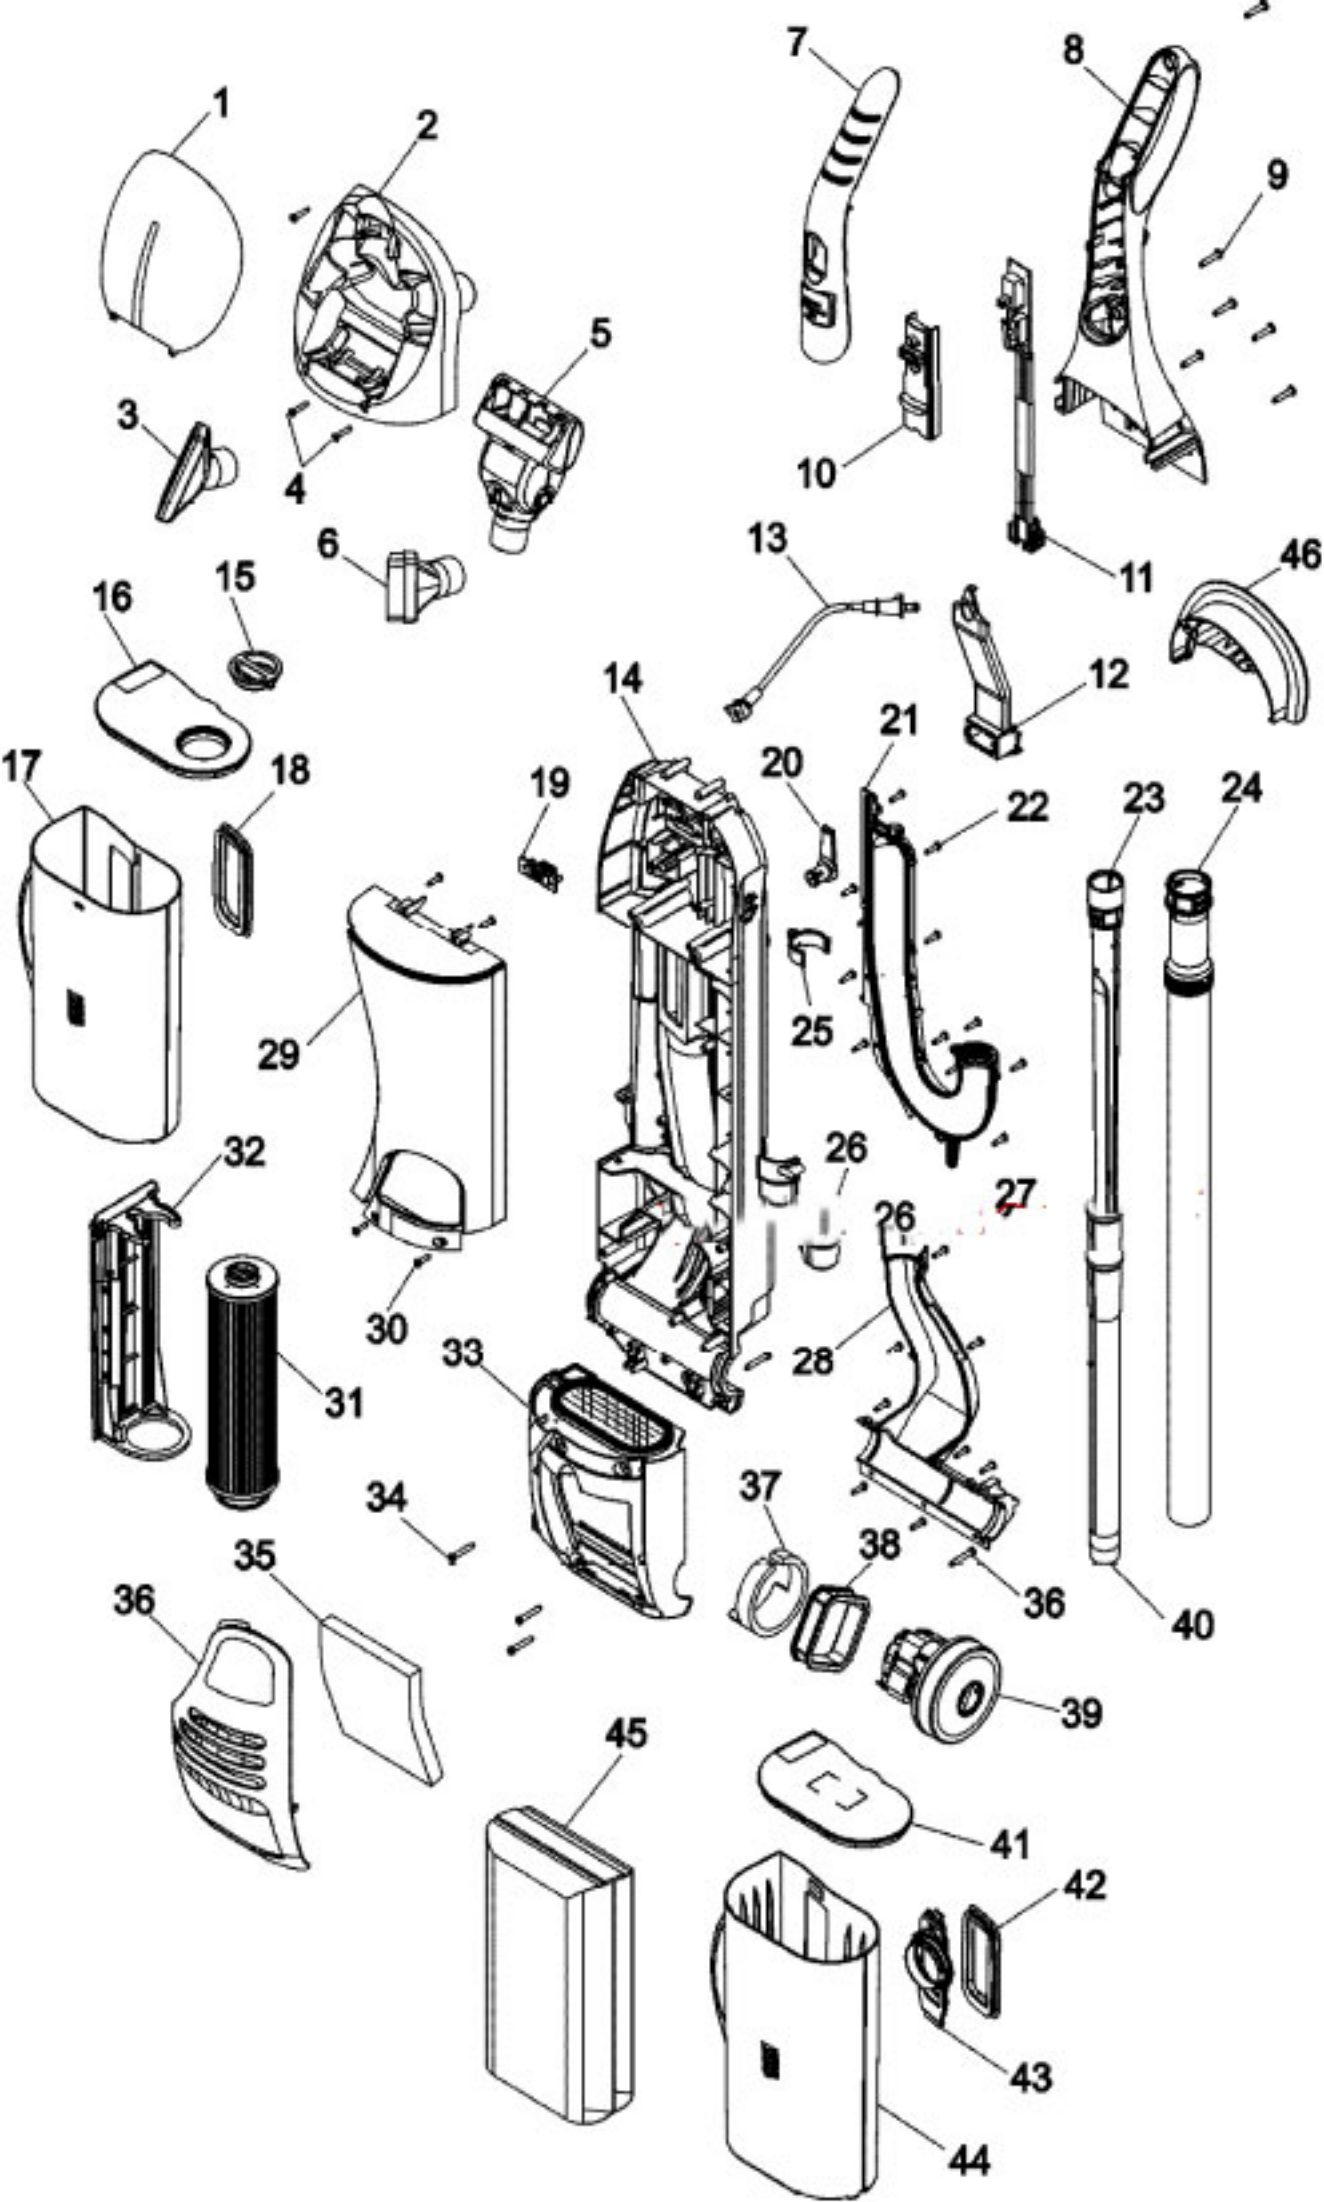

Image	Key	Part Number	Description	Substitution	Qty.
1	1	37257281	TOOL DOOR-CP		1
1	2	36433204	TOOL HOLDER W/THT-AG		1
1	3	38614044	FURNITURE NOZZLE-AGR		1
1	4	21447072	SCREW		3
1	5	49129027	TURBINE HAND TOOL		1
1	6	43414195	DUSTING BRUSH ASSEMBLY-AGR		1
1	7	92001057	LENS - HANDLE GRIP		1
1	8	92001052	UPPER HANDLE ASSEMBLY		1
1	9	214472ED	SCREW-SELF TAPPING-C		6
1	10	38421112	SWITCH BUTTON-AGR		1
1	11	27854033	SWITCH/CIRCUIT BOARD		1
1	12	36911006	CONNECTOR MOUNT		1
1	13	46383342	ATTACHMENT CORD ASSEM-31 FT		1
1	14	92001053	UPPER HOUSING ASSEMBLY		1
1	15	38411013	KNOB CART FILT-AG		1
1	16	37249055	DIRT CUP LID-AGR		1
1	17	38775094	DIRT CUP SERVICE		1
1	18	38783029	INLET SEAL DIRT CUP AG		1
1	19	91001034	RECEPTACLE / HARNESS		1
1	20	92001030	CORD WRAP-AGR		1
1	21	92001076	DIRT DUCT COVER-AGR		1
1	22	21447242	SCREW-SELF TAPPING		10
1	23	38617031	CREVICE TOOL-LONG-AGR		1
1	24	43431227	HOSE ASSEM COMP-AG/AGR		1
1	24	43434042	EXTRA HOSE ASM COMP		1
1	25	36433197	WAND HOLDER-UPPER-AGR		1
1	26	36433194	WAND HOLDER-LOWER-AGR		1
1	27	21447242	SCREW-SELF TAPPING		9
1	28	38683018	TRUNNION DUCT-AGR		1
1	29	92001060	FRONT PANEL - AG		1
1	30	21447242	SCREW-SELF TAPPING		4
1	31	91001048	PRE-FILTER ASSEMBLY-AGR		1
1	32	40140201	CARTRIDGE FILTER (4)		1
1	33	37196169	MOTOR COVER-AG		1
1	34	21447242	SCREW-SELF TAPPING		2