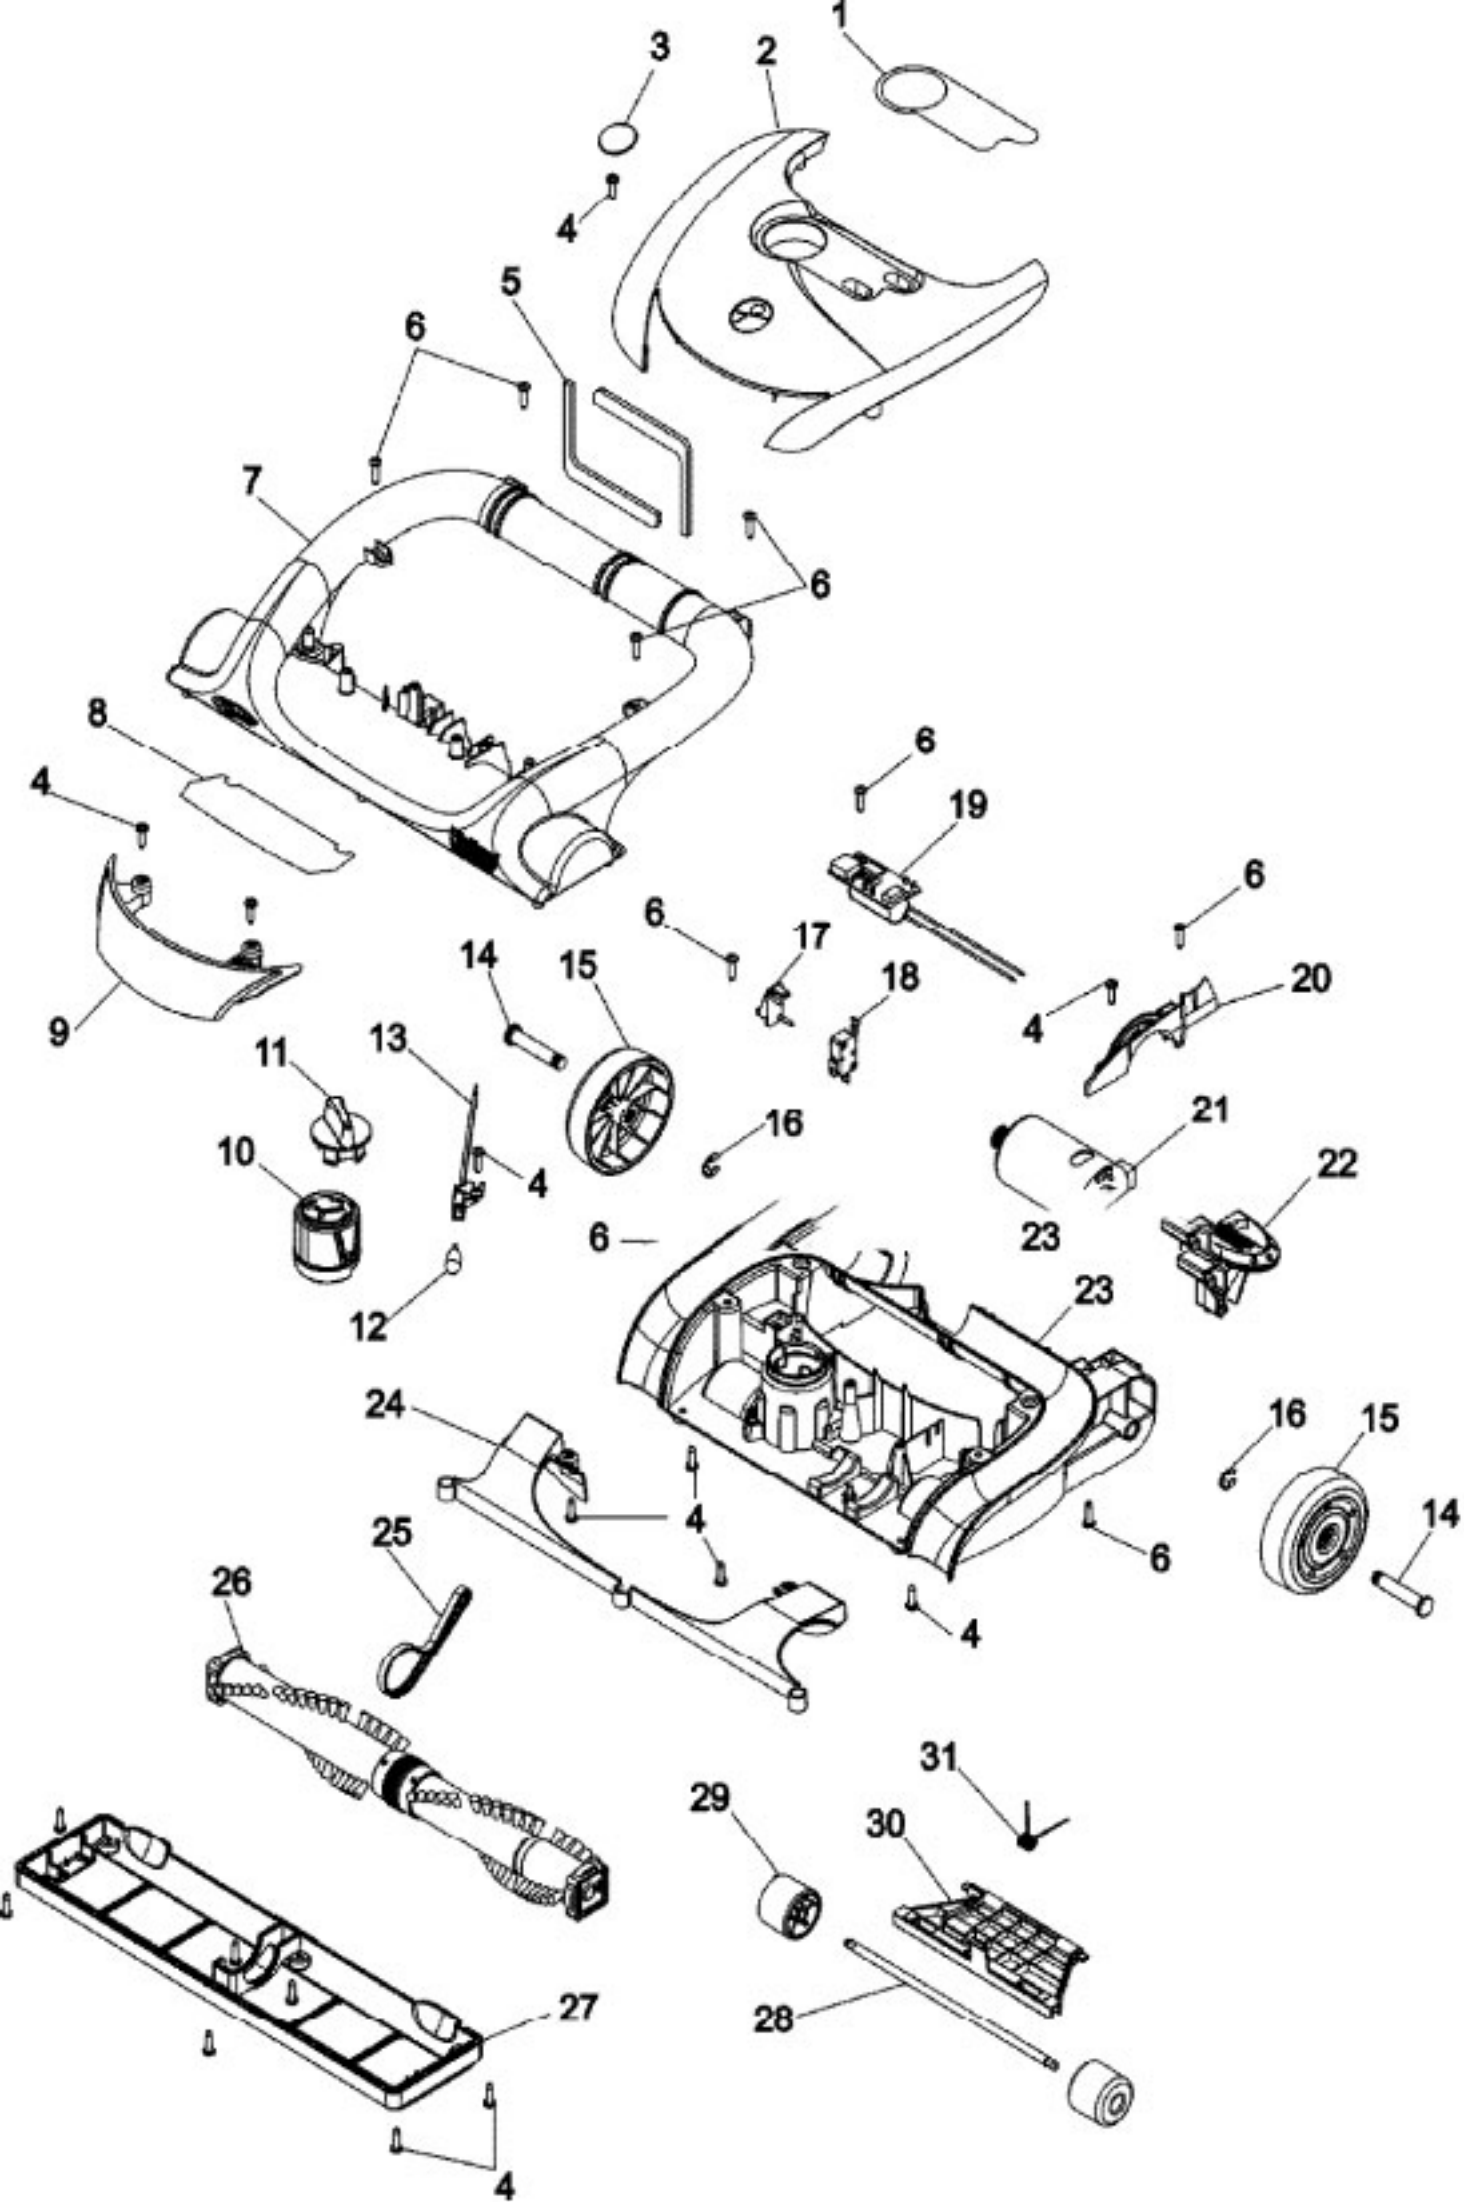

Image	Key	Part Number	Description	Substitution	Qty.
1	1	91001068	TURBOPOWER NAMEPLATE		1
1	2	92001048	HOOD - AG		1
1	3	51661020	MEDALLION		1
1	4	017001FW	SCREW		16
1	5	91001030	TRUNNION SEAL		2
1	6	21447242	SCREW-SELF TAPPING		9
1	7	92001042	AGITATOR HOUSING		1
1	8	91001031	REFLECTOR		1
1	9	92001051	LENS		1
1	10	92001049	HEIGHT ADJUSTMENT KNOB		1
1	11	92001050	HEIGHT ADJUSTMENT CAM		1
1	12	27313107	BULB		1
1	13	47173037	LAMP SOCKET		1
1	14	32434014	REAR AXLE-AA X		2
1	15	92001031	REAR WHEEL-W/TREAD-AEA/AG		2
1	16	160017--	LOCK RING		2
1	17	36913031	SWITCH BRACKET-ABE		1
1	18	91001026	SWITCH		1
1	19	91001036	DISPLAY BRIDGE PCB		1
1	20	92001040	MOTOR BRACKET		1
1	21	93001746	AGITATOR MOTOR		1
1	22	38434026	HANDLE RELEASE LEVER-AG		1
1	23	92001041	MAIN BODY		1
1	24	92001074	NOZZLE LINER-CP		1
1	25	91001028	TIMING BELT		1
1	26	93001748	AGITATOR ASSEMBLY		1
1	27	92001039	FURNITURE GUARD/ BOTTOM PLATE		1
1	28	32541007	WHEEL SHAFT-AY		1
1	29	38521009	FRONT WHEEL-AG		2
1	30	91001066	WHEEL CARRIAGE ASSEMBLY		1
1	31	38355010	TORSION SPRING		1
1	32	91001032	WIRING HARNESS		1
1	33	56511C39	MANUAL, OWNERS		1