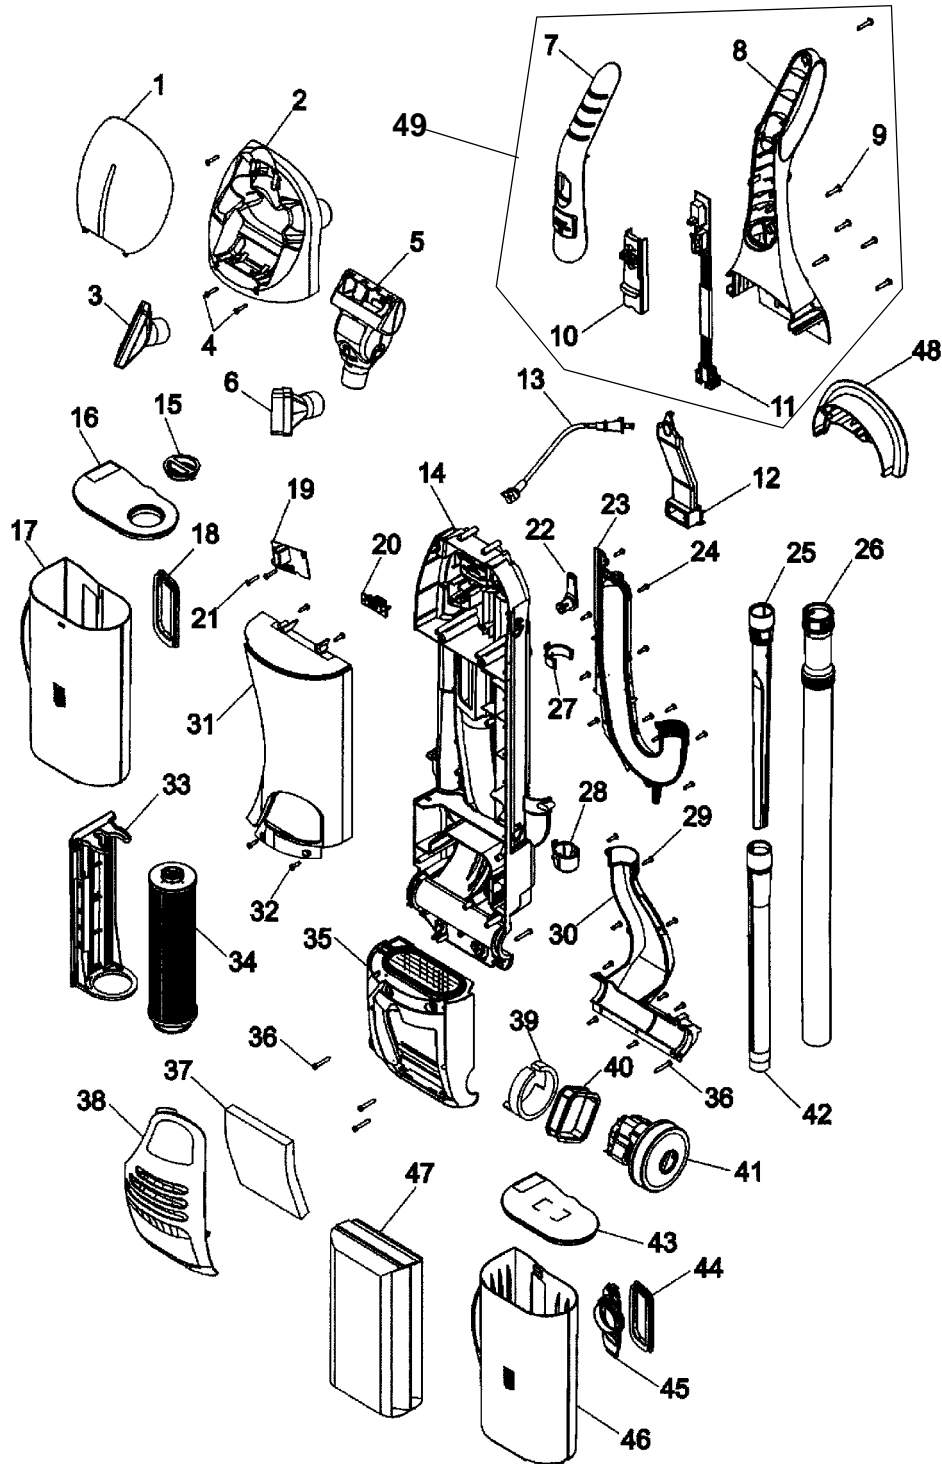

U8181-900
U8187-900
U8188-900
UH40110