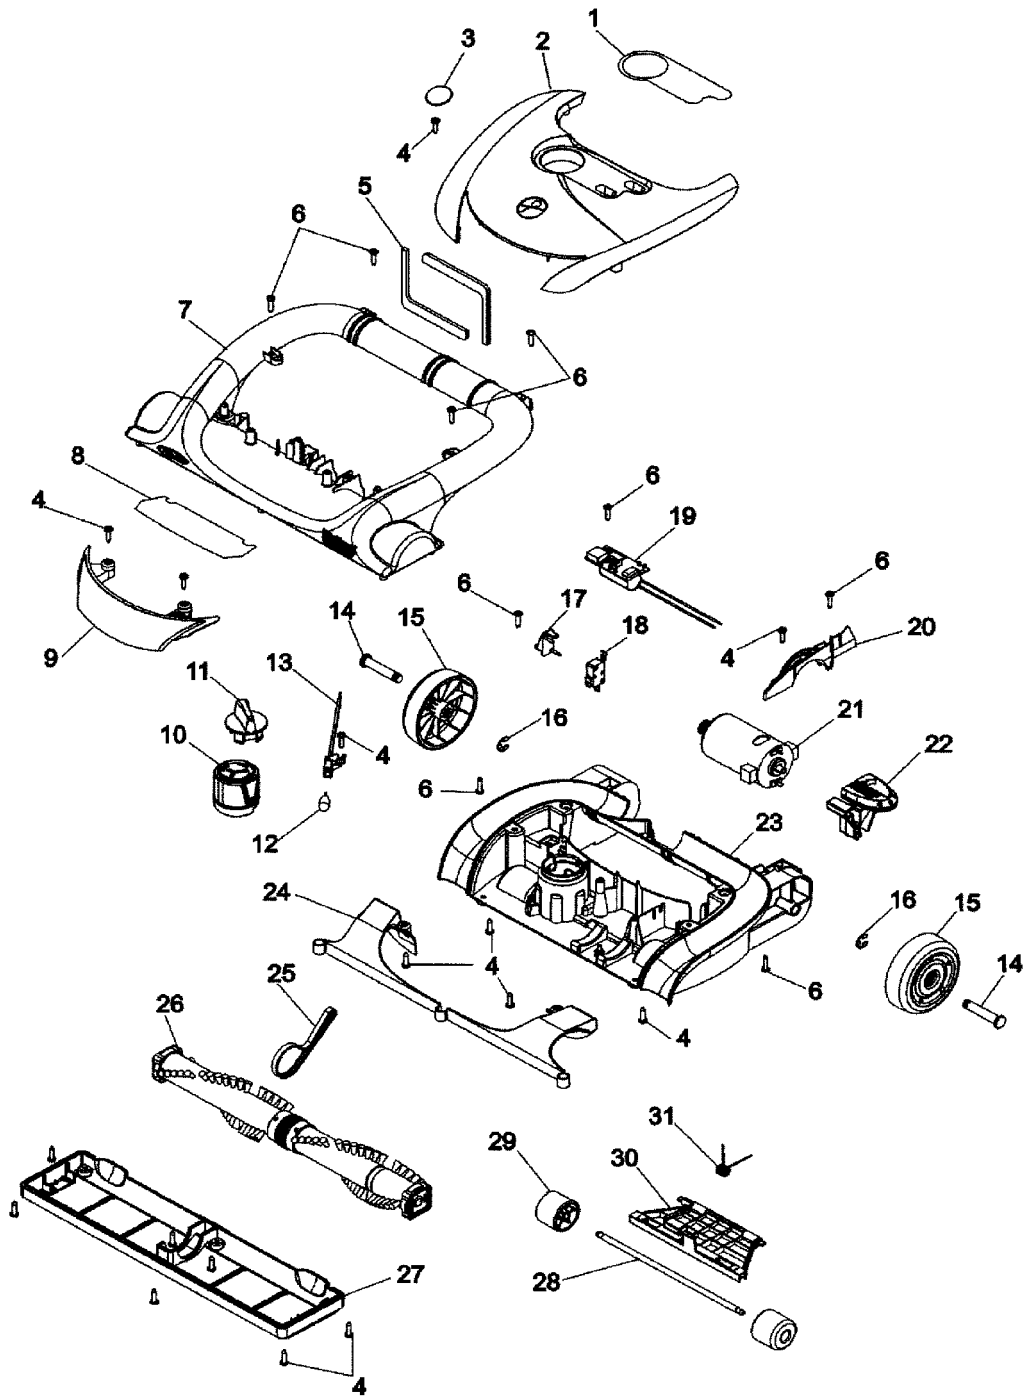

U8181-900

U8187-900

U8188-900

UH40110

SAVVY™
2 IN 1 BAGGED
& BAGLESS

WindTunnel
BAGGED & BAGLESS

ASSEMBLY SCHEMATIC FOOT / NOZZLE BASE

U8181-900
U8187-900
U8188-900
UH40110

PART LISTING

ITEM	PART NUMBER	MODELS TO FIT	PART DESCRIPTION
1	H-91001038	ALL	NAME PLATE
2	H-92001047	U8181900	HOOD / NOZZLE COVER - MULBERRY METALLIC
	H-37253A85	U8187900	HOOD / NOZZLE COVER - ALUMINUM ALLOY
	H-37253A86	U8188900	HOOD / NOZZLE COVER - BRONZE ALLOY
	H-37253A87	UH40110	HOOD / NOZZLE COVER - SILVER
3	H-51661020	ALL	MEDALLION
4	H-214793DA	ALL	SCREW
5	H-91001030	ALL	TRUNNION SEAL
6	H-21447242	ALL	SCREW - SELF TAPPING
7	H-92001042	U8181900	AGITATOR / BRUSH ROLL HOUSING
	H-42246155	U8187900, U8188900, UH40110	AGITATOR / BRUSH ROLL HOUSING
8	H-91001031	ALL	REFLECTOR
9	H-92001051	ALL	LENS
10	H-92001049	ALL	HEIGHT ADJUSTMENT KNOB
11	H-92001050	ALL	HEIGHT ADJUSTMENT CAM
12	H-27313107	ALL	BULB
13	H-47173037	ALL	LAMP SOCKET
14	H-32434014	ALL	REAR AXLE
15	H-92001287	U8181900	REAR WHEEL
	H-43247033	ALL	REAR WHEEL ASSEMBLY
16	H-160017	ALL	LOCK RING
17	H-36913031	ALL	SWITCH BRACKET
18	H-91001026	ALL	SWITCH
19	H-91001036	ALL	DISPLAY BRIDGE PCB
20	H-92001040	ALL	MOTOR BRACKET
21	H-93001746	ALL	AGITATOR / BRUSH ROLL MOTOR
22	H-38434026	ALL	HANDLE RELEASE LEVER
23	H-92001041	U8181900	MAIN BODY / NOZZLE BASE
	H-37241186	ALL	MAIN BODY / NOZZLE BASE
24	H-92001074	ALL	NOZZLE LINER
25	H-38528049	ALL	TIMING BELT
26	H-93001748	ALL	AGITATOR / BRUSH ROLL
27	H-92001039	ALL	BOTTOM PLATE / NOZZLE GUARD
28	H-32541007	ALL	WHEEL SHAFT

U8181-900
U8187-900
U8188-900
UH40110

PART LISTING

ITEM	PART NUMBER	MODELS TO FIT	PART DESCRIPTION
29	H-38521009	U8181900	FRONT WHEEL
	H-38522105	ALL	FRONT WHEEL - SOFT TREAD
30	H-91001066	U8181900	FRONT WHEEL CARRIAGE ASSEMBLY
	H-43248076	ALL	FRONT WHEEL CARRIAGE ASSEMBLY
31	H-38355010	U8181900	TORSION SPRING
	H-91001033	U8181900	LOWER WIRE HARNESS