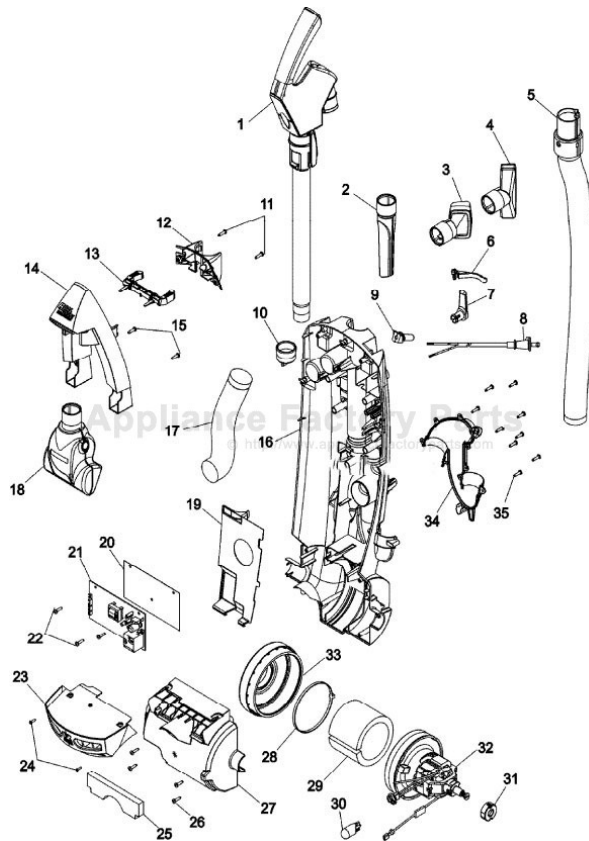

[Find Your HOOVER Vacuum Cleaner Parts - Select From 1456 Models](#)

----- Manual continues below part list -----