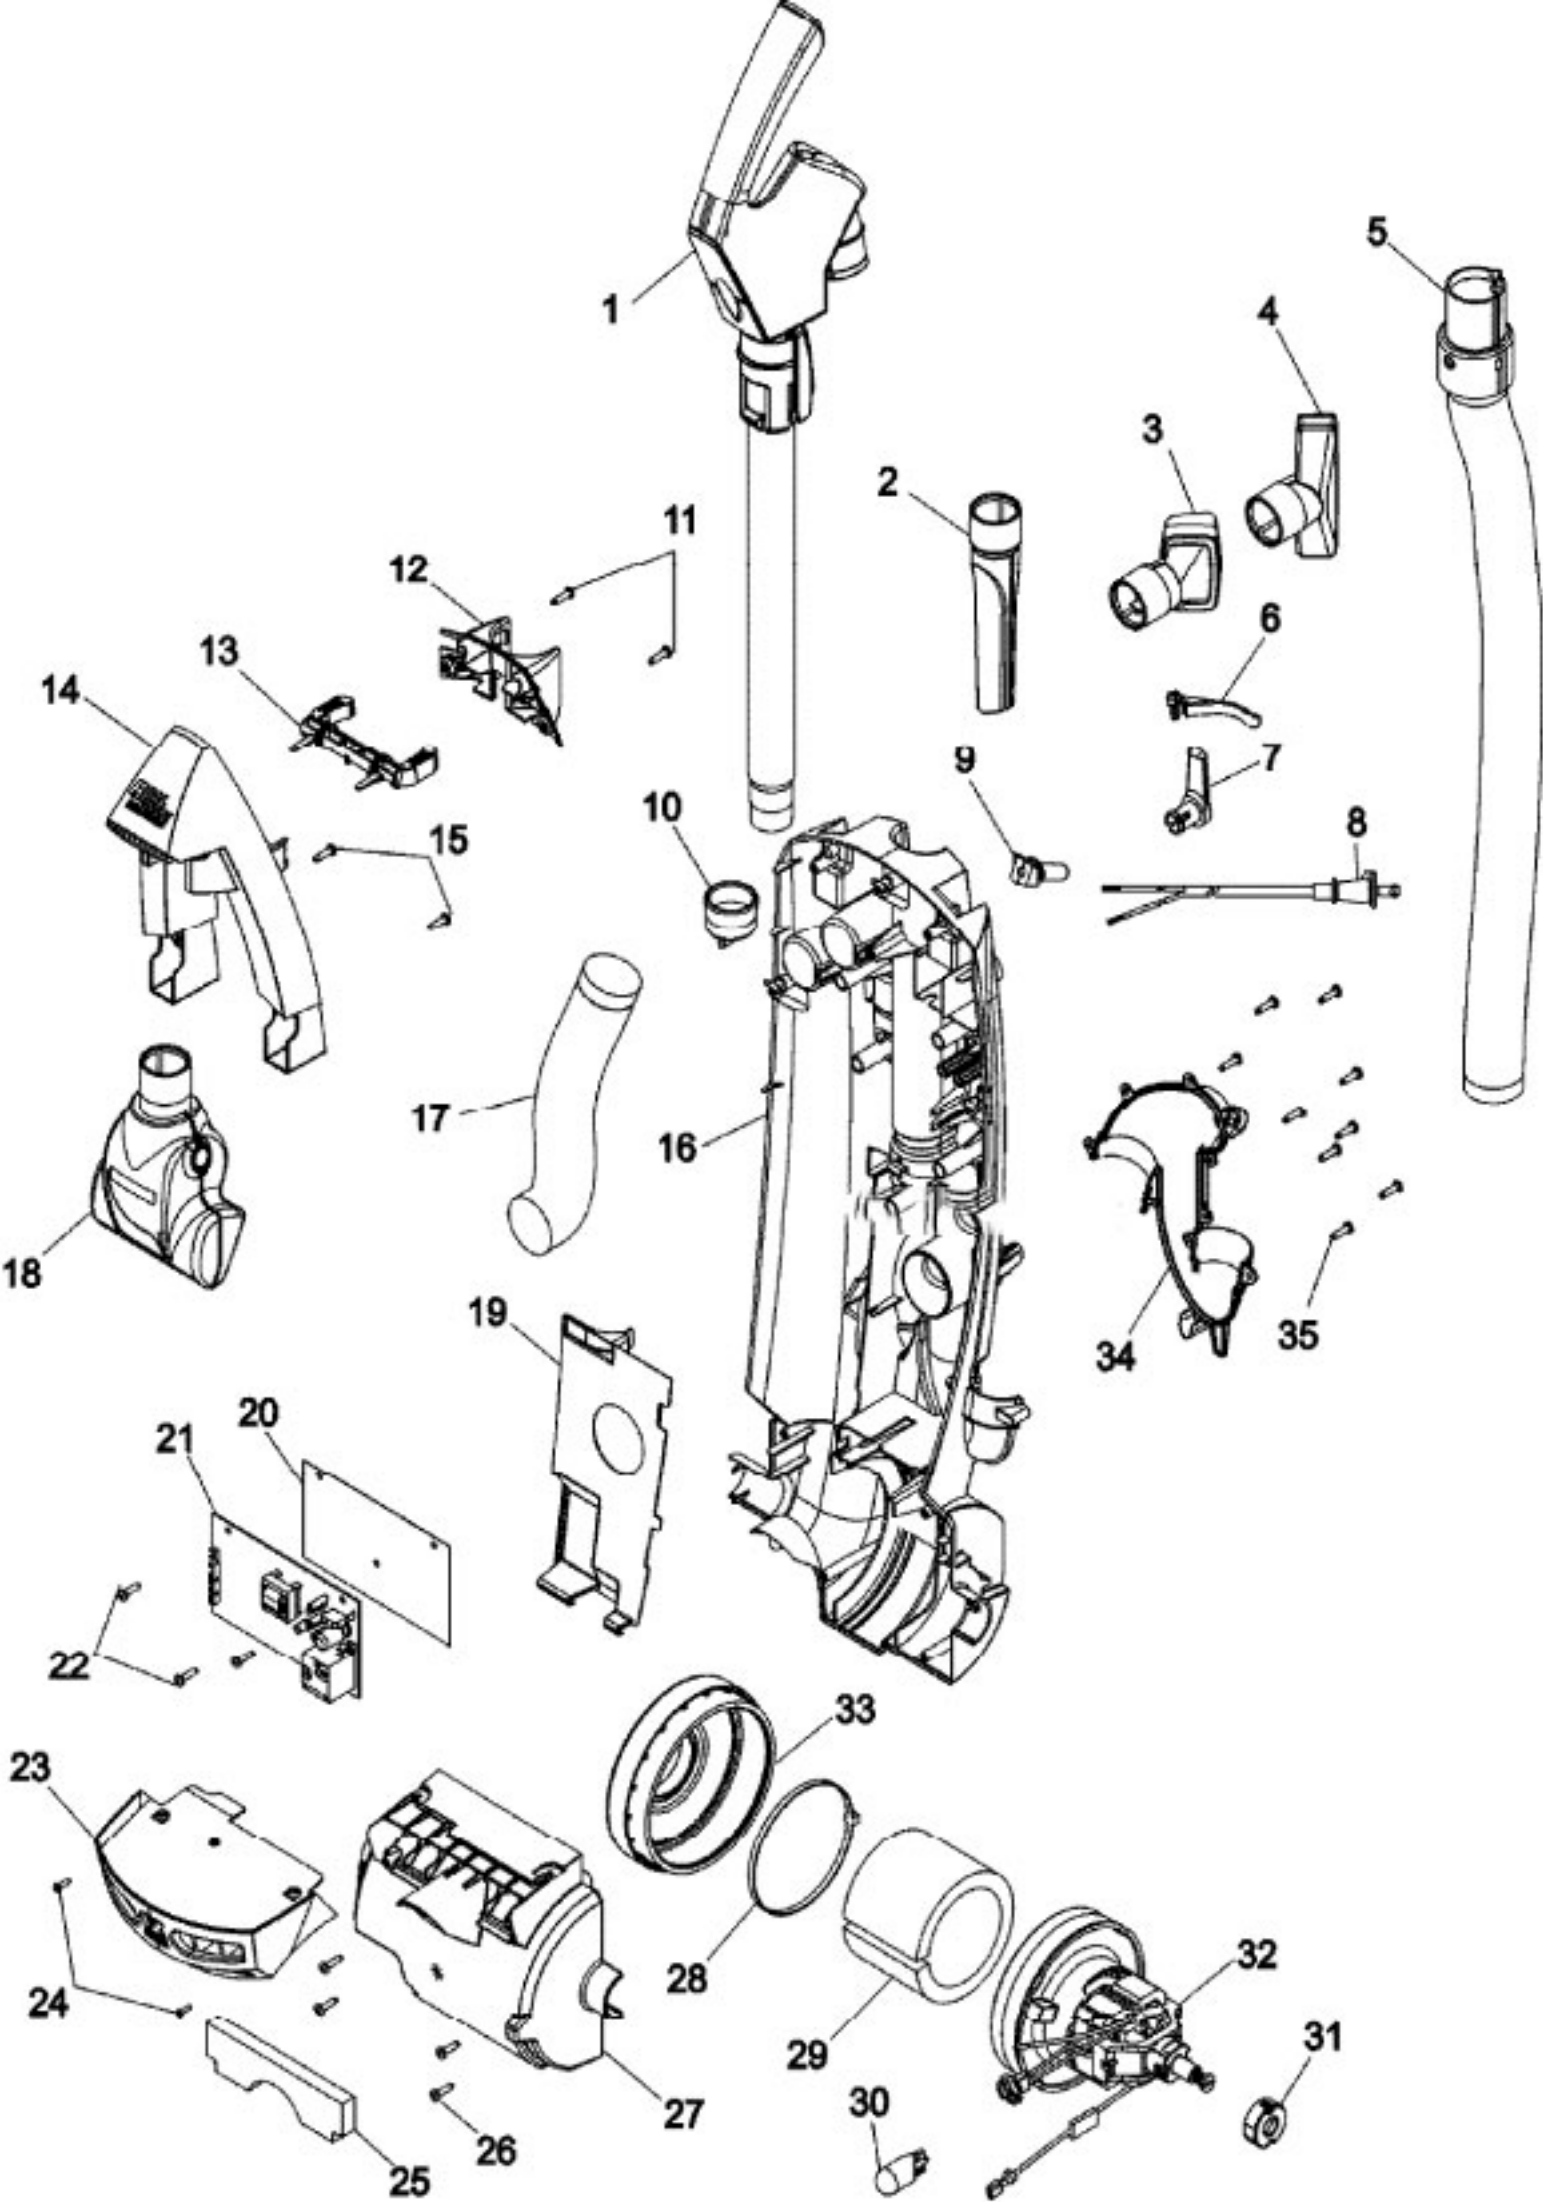

Model Number: U8341900

BOM/Serial #: U8341900

Graphic Title: UPPER HOUSING ASSEMBLY

Image	Key	Part Number	Description	Substitution	Qty.
1	1	H-91001167	UPPER HNDLWAND ASY		1
1	2	H-92001194	CREVICE TOOL-AG		1
1	3	H-92001195	DUSTING BRUSH ASY-AG		1
1	4	H-92001196	FURNITURE NOZZLE-AG		1
1	5	H-91001160	HOSE ASSY.		1
1	6	H-91001117	HOSE CLIP		1
1	7	H-91001153	CORD WRAP		1
1	8	H-46383331	CORD-35'		1
1	9	H-36215028	CORD PROTECTOR-WTBGL		1
1	10	H-92001290	WAND RETAINER-AG		1
1	11	H-21447242	SCREW-SELF TAPPING		2
1	12	H-91001121	REL LTCH/WAND RET-MV		1
1	13	H-91001139	WAND REL LATCH-AHB		1
1	14	H-91001154	HANDLE - UPPER - MV		1
1	15	H-21447242	SCREW-SELF TAPPING		2
1	16	H-92001291	UPPER HOUSING-MV		1
1	17	H-91001177	LOWER HOSE		1
1	18	H-91001168	TURBINE HAND TOOL		1
1	19	H-91001113	WIRE COVER		1
1	20	H-91001123	INSULATOR		1
1	21	H-91001164	POWER PCB BOARD		1
1	22	H-21447242	SCREW-SELF TAPPING		3
1	23	H-91001150	LENS, DIRT		1
1	24	H-21447228	SCREW-SELF-TAPPING		2
1	25	H-38769032	FINAL FILTER		1
1	26	H-21447242	SCREW-SELF TAPPING		4
1	27	H-91001125	MOTOR COVER - MV		1
1	28	H-91001178	LEAD WIRE TIE		1
1	29	H-91001152	FOAM MUFFLER		1
1	30	H-27313107	BULB		1
1	31	H-36322030	MOTOR MOUNT-SMALL		1
1	32	H-91001108	MOTOR ASSY.		1
1	33	H-91001148	MOTOR SEAL - AG		1
1	34	H-91001141	DIRT DUCT COVER		1
1	35	H-21447242	SCREW-SELF TAPPING		9