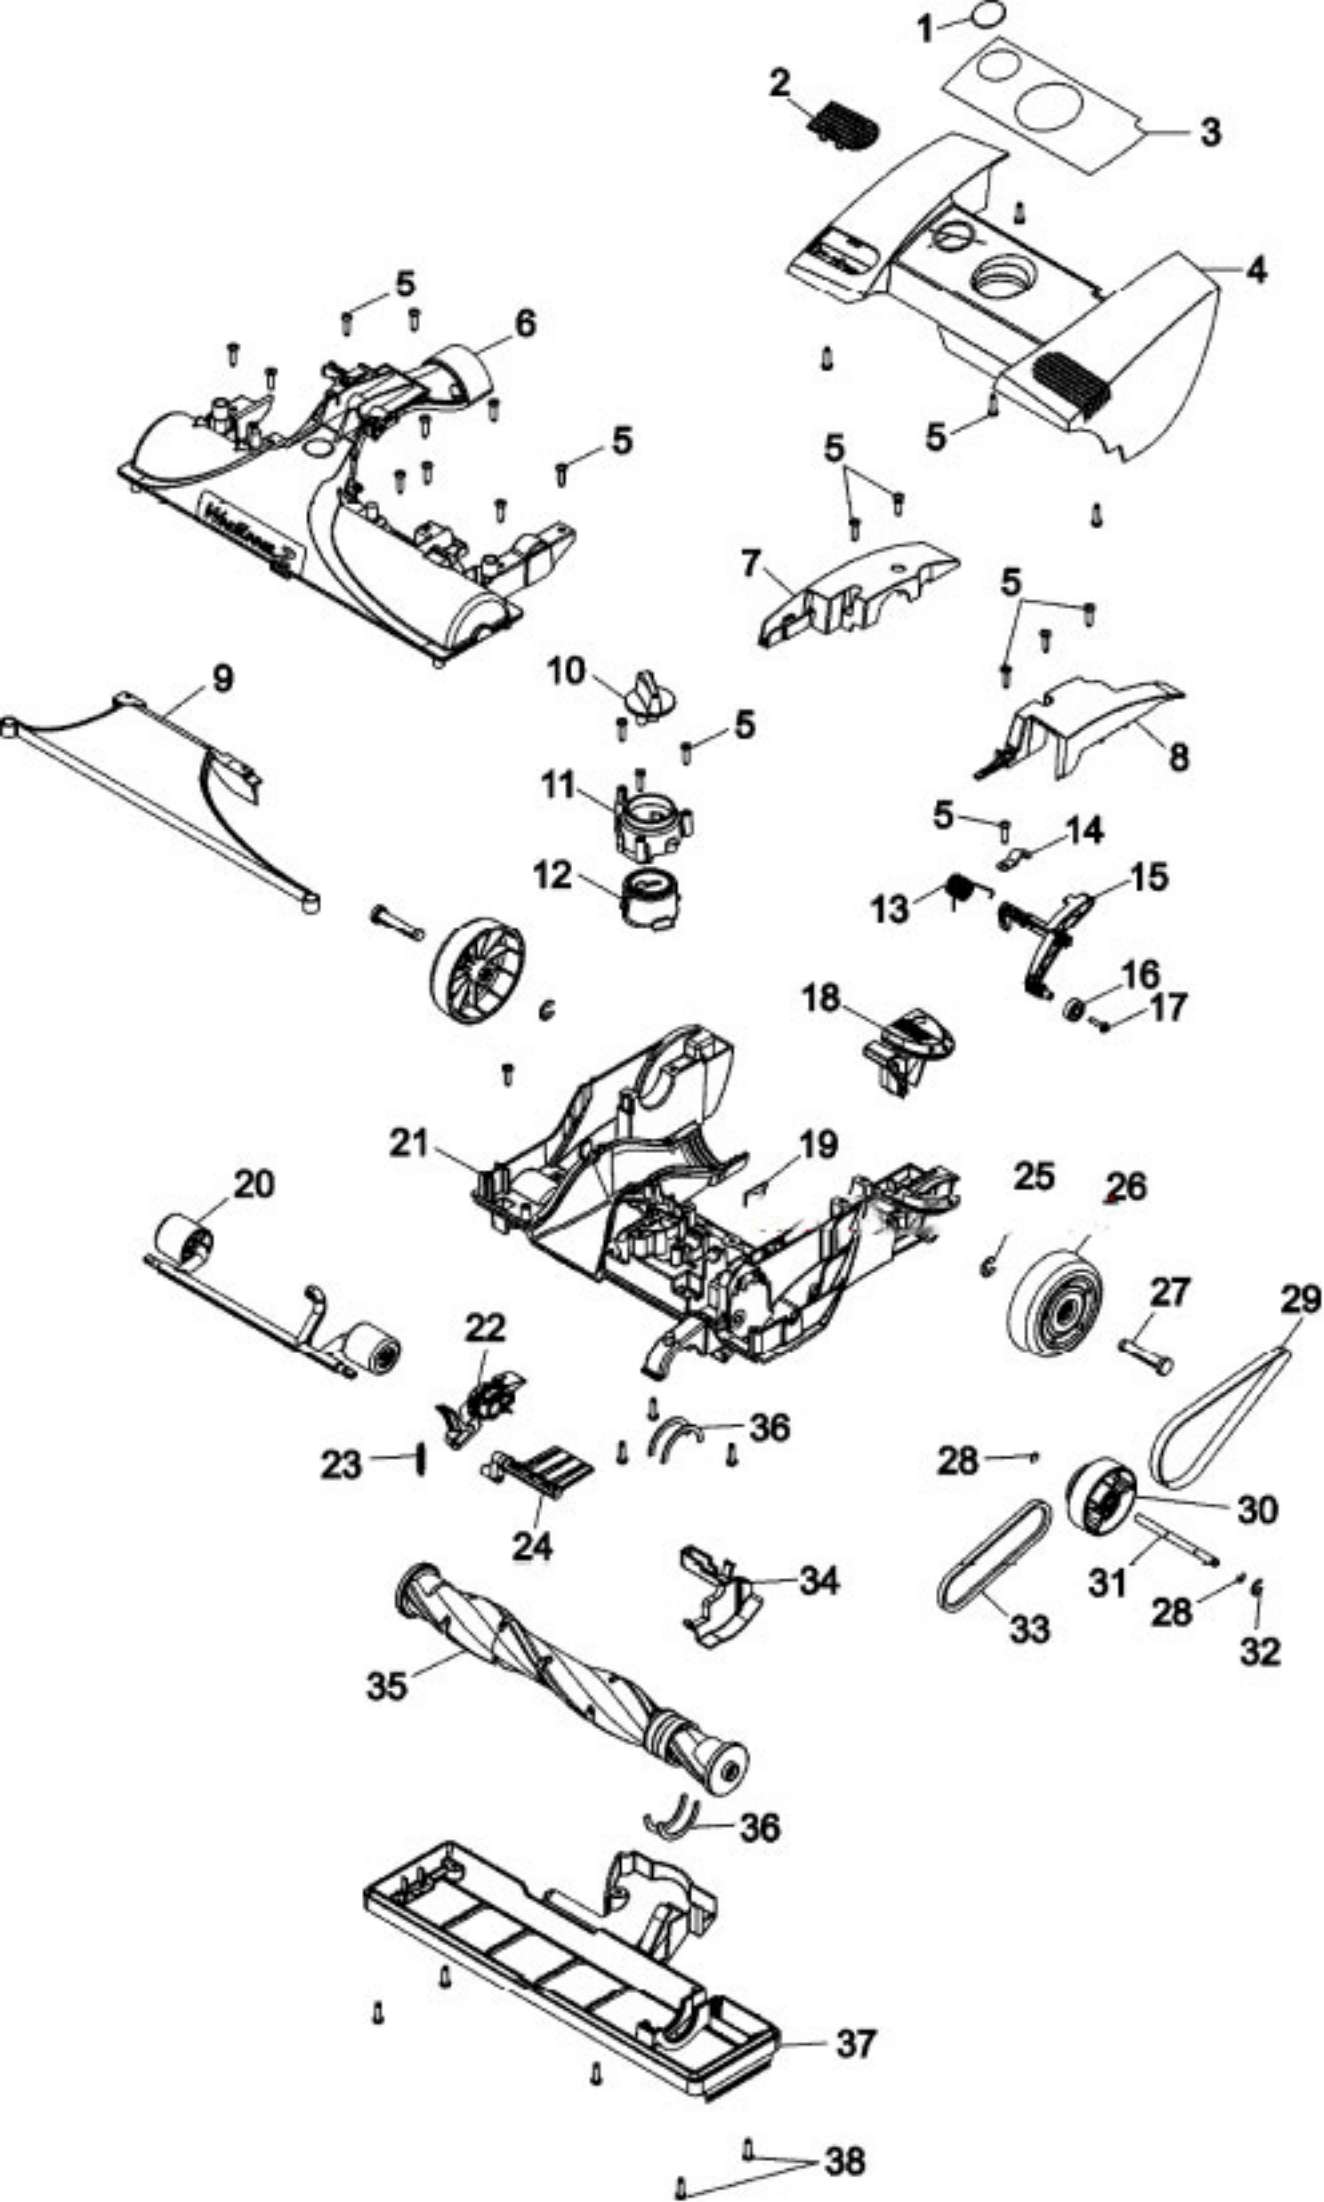

Image	Key	Part Number	Description	Substitution	Qty.
1	36	H-91001162	WIRE HARNESS		1
1	37	H-56511C48	MANUAL, OWNERS		1

Model Number: U8341900

BOM/Serial #: U8341900

Graphic Title: FOOT ASSEMBLY

Image	Key	Part Number	Description	Substitution	Qty.
1	1	H-51661020	MEDALLION		1
1	2	H-91001127	NON-EDF COVER		1
1	3	H-91001169	HOOD NAMEPLATE		1
1	4	H-91001131	HOOD - STD		1
1	5	H-21447242	SCREW-SELF TAPPING		26
1	6	H-92001286	AGITATOR HSG-CP(SPLIT)		1
1	7	H-91001111	TRUNNION COVER-R-MV(SPLIT)		1
1	8	H-91001112	TRUNNION COVER-L-MV(SPLIT)		1
1	9	H-91001126	NOZZLE LINER-AKK		1
1	10	H-91001134	HEIGHT ADJ KNOB-AHB		1
1	11	H-91001138	HEIGHT ADJ CAM-AG		1
1	12	H-91001122	CAM HOLDER - AG		1
1	13	H-38356014	TORSION SPRING		1
1	14	H-91001116	ACTUATOR ARM TRUN		1
1	15	H-91001136	IDLER PULLEY ARM-AG		1
1	16	H-91001105	BEARING		1
1	17	H-91001103	SCREW-TAPPING		1
1	18	H-38434026	HANDLE RELEASE LEVER-AG		1
1	19	H-91001165	PCB HALL ASSY.		1
1	20	H-91001159	FRONT AXLE ASSY.		1
1	21	H-91001156	MAIN BODY ASSY.		1
1	22	H-42246150	VALVE ARM		1
1	23	H-38331006	SPRING-TURBINE ACT		1
1	24	H-91001142	VALVE DOOR - AG		1
1	25	H-160017--	LOCK RING		2
1	26	H-92001287	REAR WHEEL W/TREAD		2
1	27	H-32434007	REAR AXLE		2
1	28	H-91001106	RETAINING RING		2
1	29	H-91001137	POLY V-BELT		1
1	30	H-91001158	TRANSFER PULLEY		1
1	31	H-91001110	TRANSFER PULLEY SHAFT		1
1	32	H-91001107	RETAINING RING		1
1	33	H-38528034	V-BELT		1
1	34	H-91001128	BELT COVER - AG		1
1	35	H-91001166	AGITATOR ASSY.		1
1	36	H-92001288	AGITATOR PULLEY ASSY.		1