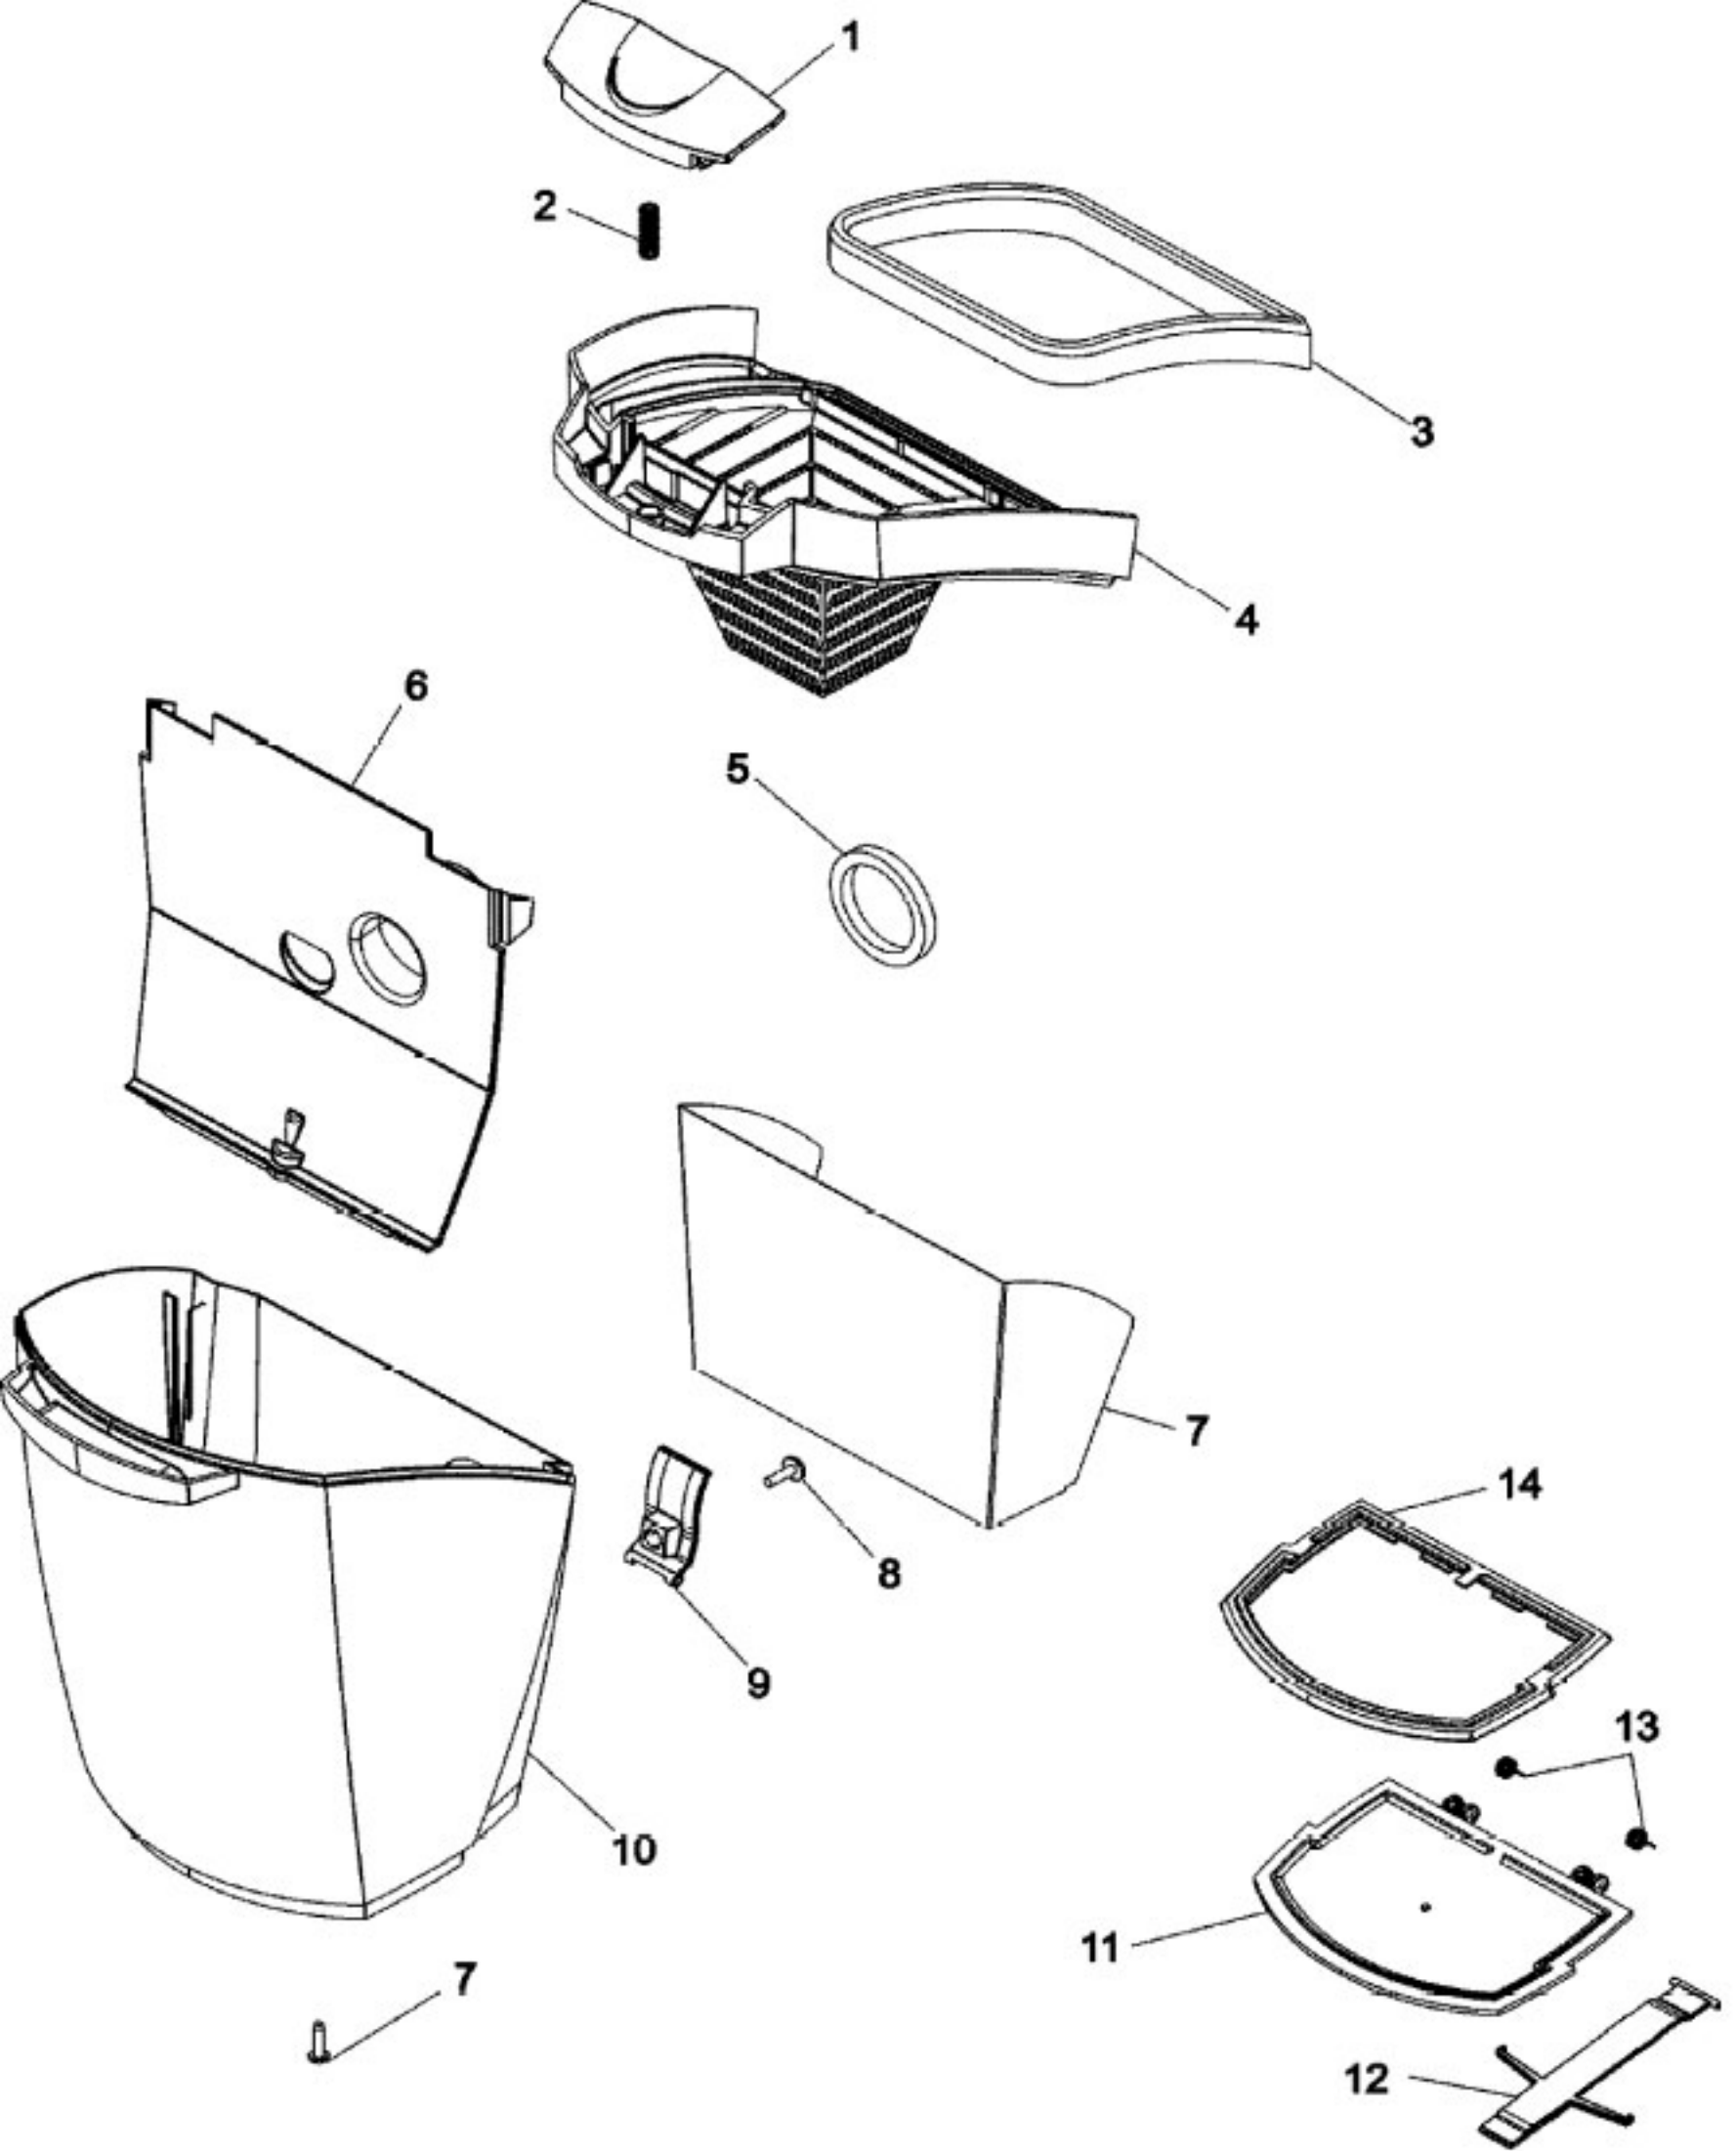

Image	Key	Part Number	Description	Substitution	Qty.
1	36	91001162	WIRE HARNESS		1
1	37	56511C48	MANUAL, OWNERS		1

Model Number: U8347900
BOM/Serial #: U8347900
Graphic Title: FOOT ASSEMBLY

Image	Key	Part Number	Description	Substitution	Qty.
1	1	51661020	MEDALLION		1
1	2	91001127	NON-EDF COVER		1
1	3	91001169	HOOD NAMEPLATE		1
1	4	91001131	HOOD - STD		1
1	5	21447242	SCREW-SELF TAPPING		26
1	6	92001286	AGITATOR HSG-CP(SPLIT)		1
1	7	91001111	TRUNNION COVER-R-MV(SPLIT)		1
1	8	91001112	TRUNNION COVER-L-MV(SPLIT)		1
1	9	91001179	NOZZLE LINER-AJZ		1
1	10	91001134	HEIGHT ADJ KNOB-AHB		1
1	11	91001138	HEIGHT ADJ CAM-AG		1
1	12	91001122	CAM HOLDER - AG		1
1	13	38356014	TORSION SPRING		1
1	14	91001116	ACTUATOR ARM TRUN		1
1	15	91001136	IDLER PULLEY ARM-AG		1
1	16	91001105	BEARING		1
1	17	91001103	SCREW-TAPPING		1
1	18	38434026	HANDLE RELEASE LEVER-AG		1
1	19	91001165	PCB HALL ASSY.		1
1	20	91001159	FRONT AXLE ASSY.		1
1	21	91001156	MAIN BODY ASSY.		1
1	22	42246150	AGIT HSG/VALVE ARM		1
1	23	38331006	SPRING-TURBINE ACT		1
1	24	91001142	VALVE DOOR - AG		1
1	25	160017--	LOCK RING		2
1	26	92001287	REAR WHEEL W/TREAD		2
1	27	32434007	REAR AXLE		2
1	28	91001106	RETAINING RING		2
1	29	91001137	POLY V-BELT		1
1	30	91001158	TRANSFER PULLEY		1
1	31	91001110	TRANSFER PULLEY SHAFT		1
1	32	91001107	RETAINING RING		1
1	33	38528034	V-BELT		1
1	34	91001128	BELT COVER - AG		1
1	35	91001166	AGITATOR ASSY.		1

Image	Key	Part Number	Description	Substitution	Qty.
1	36	38781053	AGITATOR PULLEY SEAL		1
1	37	91001157	BTTM PLT/GUARD ASY		1
1	38	017001FW	SCREW		5

Model Number: U8347900
BOM/Serial #: U8347900
Graphic Title: DIRT CUP ASSEMBLY