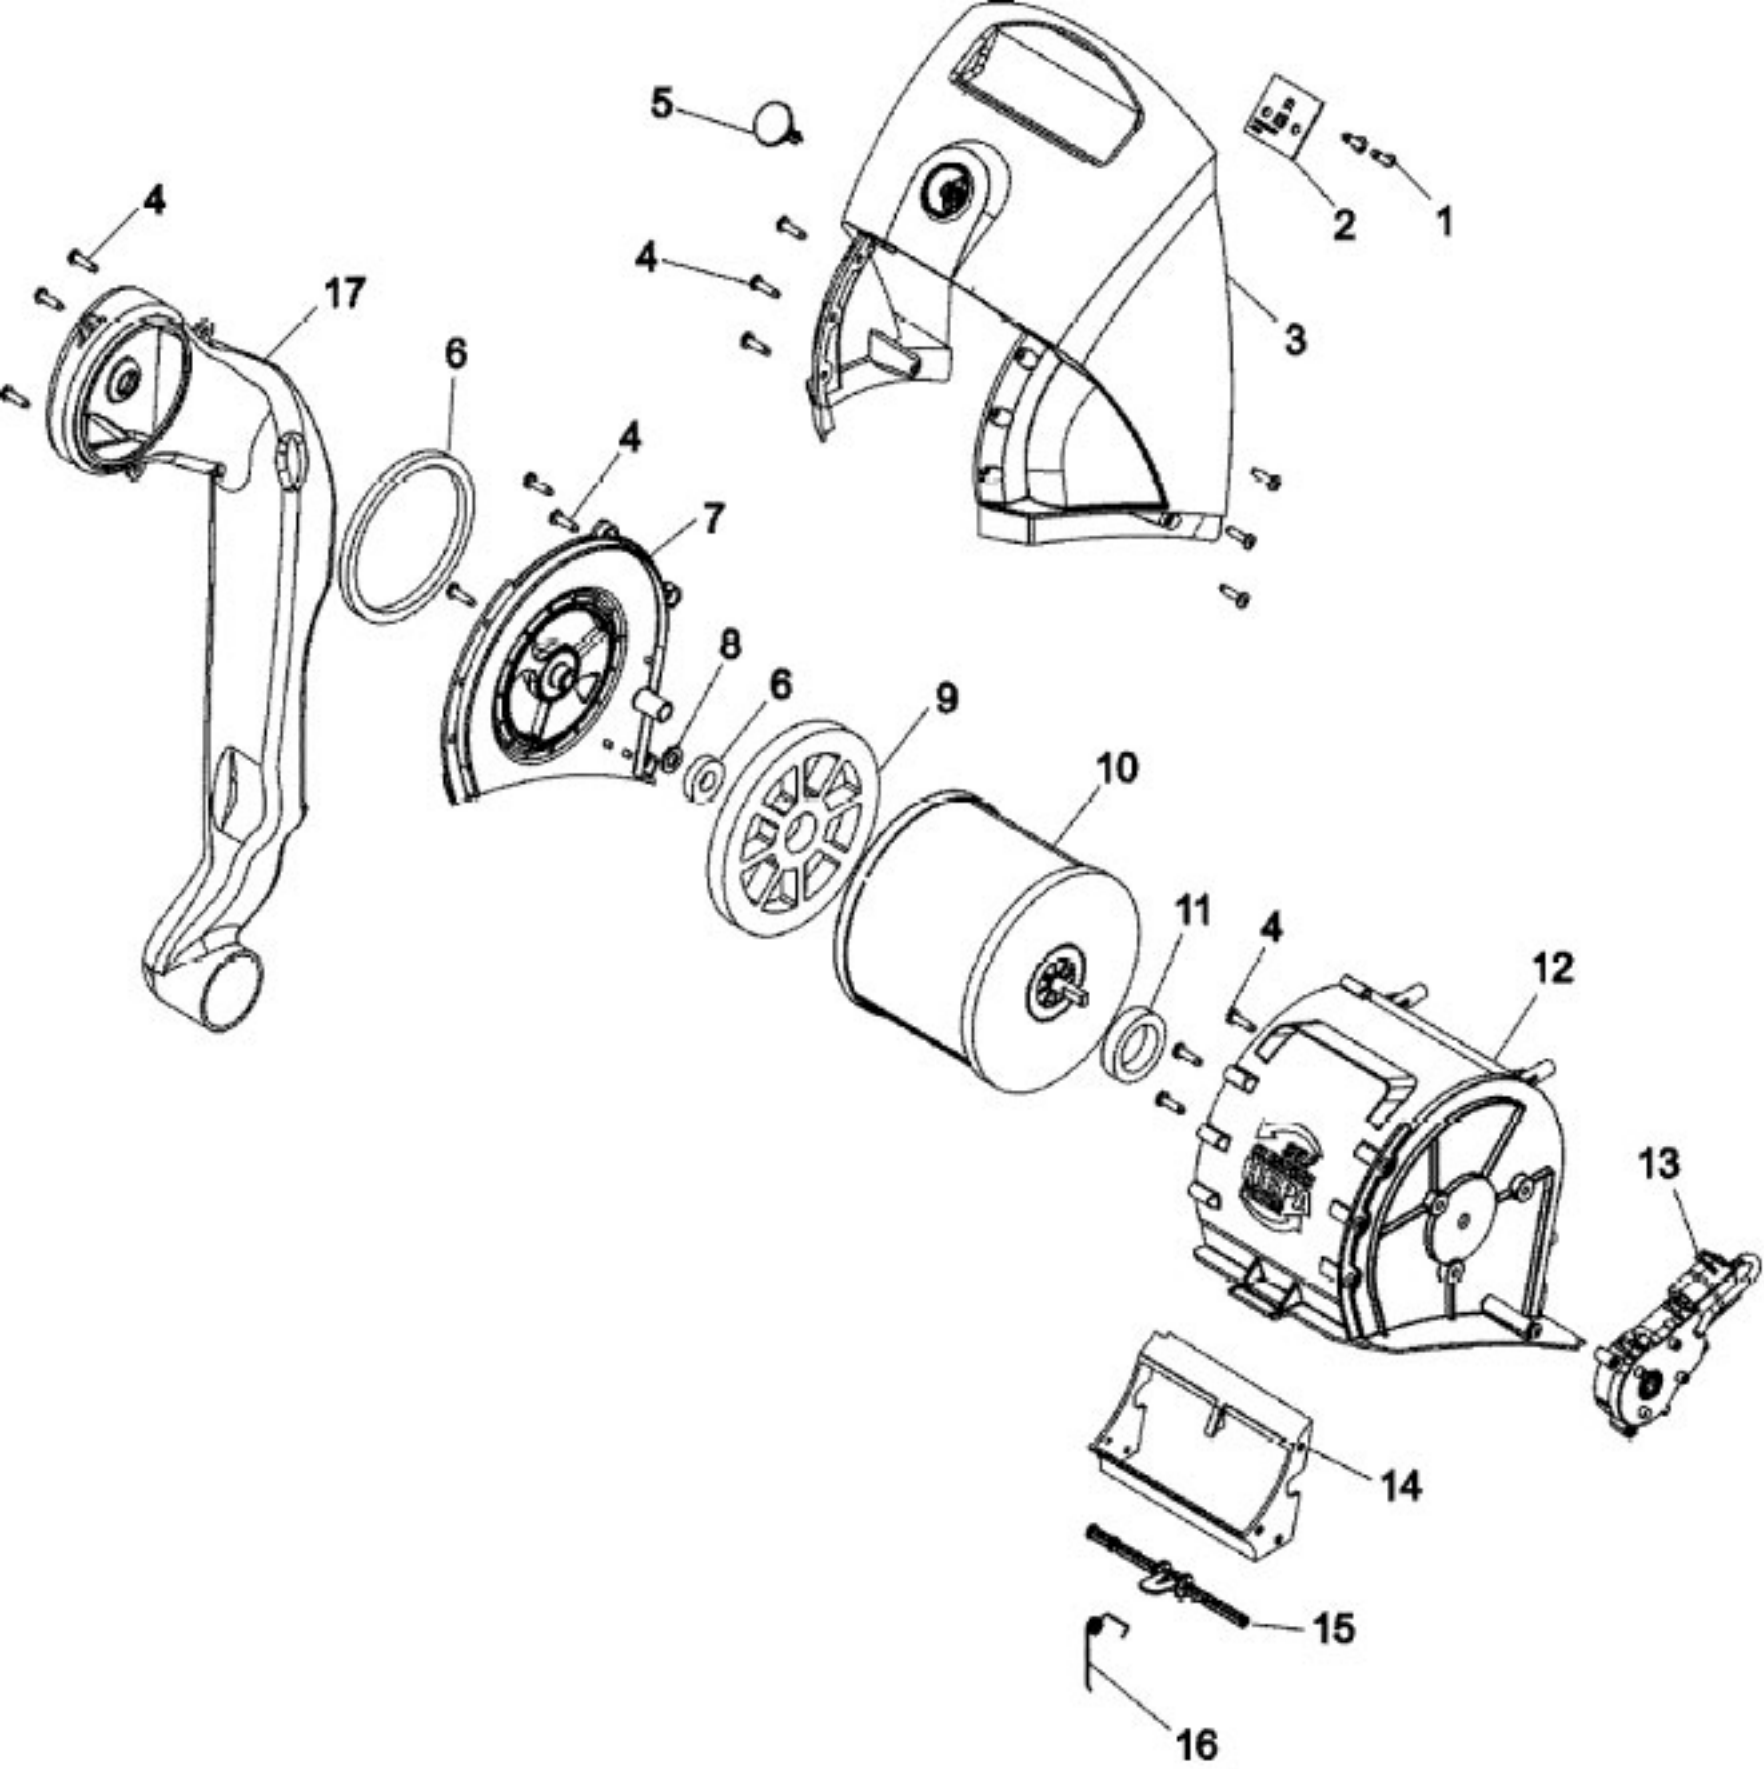

Model Number: U8347900
BOM/Serial #: U8347900
Graphic Title: FILTER ASSEMBLY

Image	Key	Part Number	Description	Substitution	Qty.
1	1	21447242	SCREW-SELF TAPPING		2
1	2	91001163	ON/OFF SWITCH		1
1	3	91001132	CARRY HANDLE CO		1
1	4	017001FW	SCREW		15
1	5	90001353	POWER BUTTON		1
1	6	91001147	GASKETS		1
1	7	12002819	KIT, FILTER U8347-51		1
1	8	91001171	THRUST WASHER		1
1	9	91001172	FILTER GASKET		1
1	10	12002819	KIT, FILTER U8347-51		1
1	11	91001173	FILTER SPRING GASKET		1
1	12	91001181	FILTER HOUSING-AKA		1
1	13	91001109	PRIMARY FILTER TRANS		1
1	14	91001143	FILTER PARTITION		1
1	15	91001155	FILTER FLICKER		1
1	16	91001175	TORSION SPRING-FLICKER		1
1	17	91001140	CLEAN AIR DUCT		1