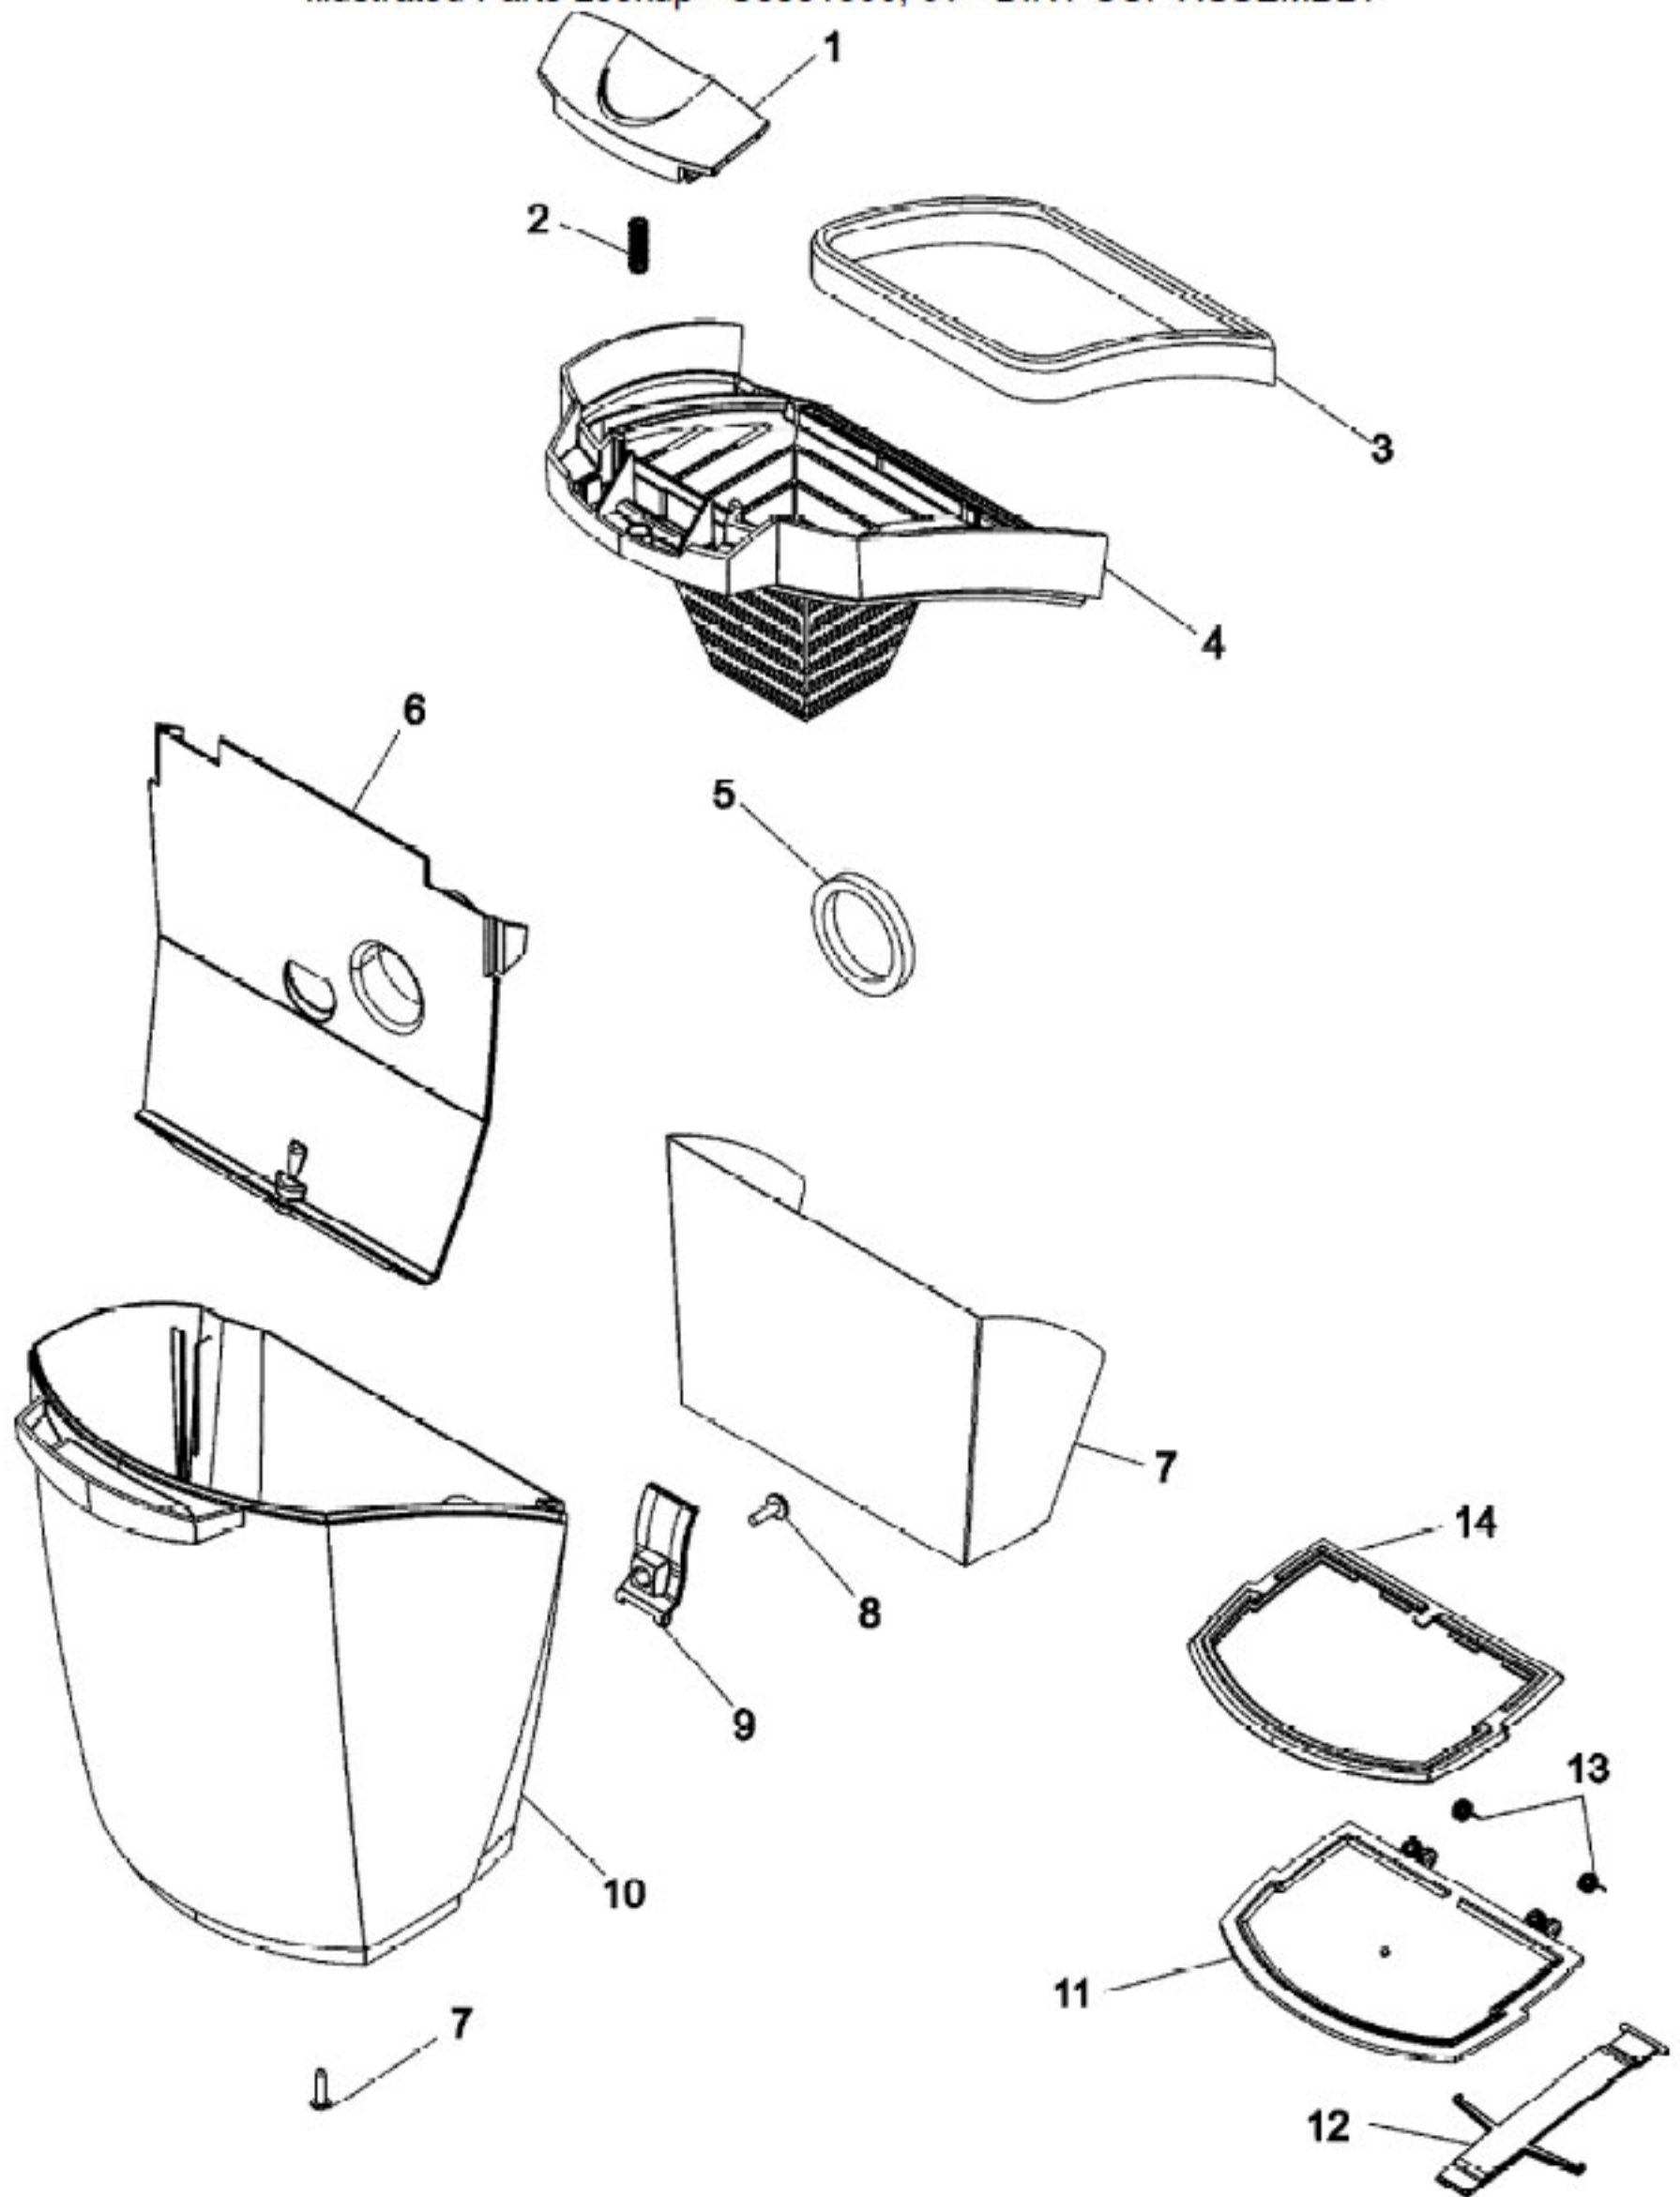

Illustrated Parts Lookup - U8351900, 01 - DIRT CUP ASSEMBLY

Item	Part Number	Part Description	Alt Part	Series	Qty
1	91001115	DIRT CUP LATCH		10	1
2	90001037	SPRING		10	1
3	92001288	GASKET LID-DIRT CUP		10	1
4	91001182	DIRT CUP LID-AJZ		10	1
5	91001147	GASKETS		10	1
6	91001144	DIRT CUP PARTITION		10	1
7	92001289	INSERT-DIRT CUP		10	1
8	21447242	SCREW-SELF TAPPING		10	2
9	91001135	DIRT CUP DR ACT-AHB		10	1
10	91001183	DIRT CUP-BZ X REACH		10	1
11	91001130	DIRT CUP DOOR - M		10	1
12	91001114	DIRT CP DR LATCH-AG		10	1
13	91001176	TORSION SPRING		10	2
14	91001149	DIRT CP DR GASKET		10	1