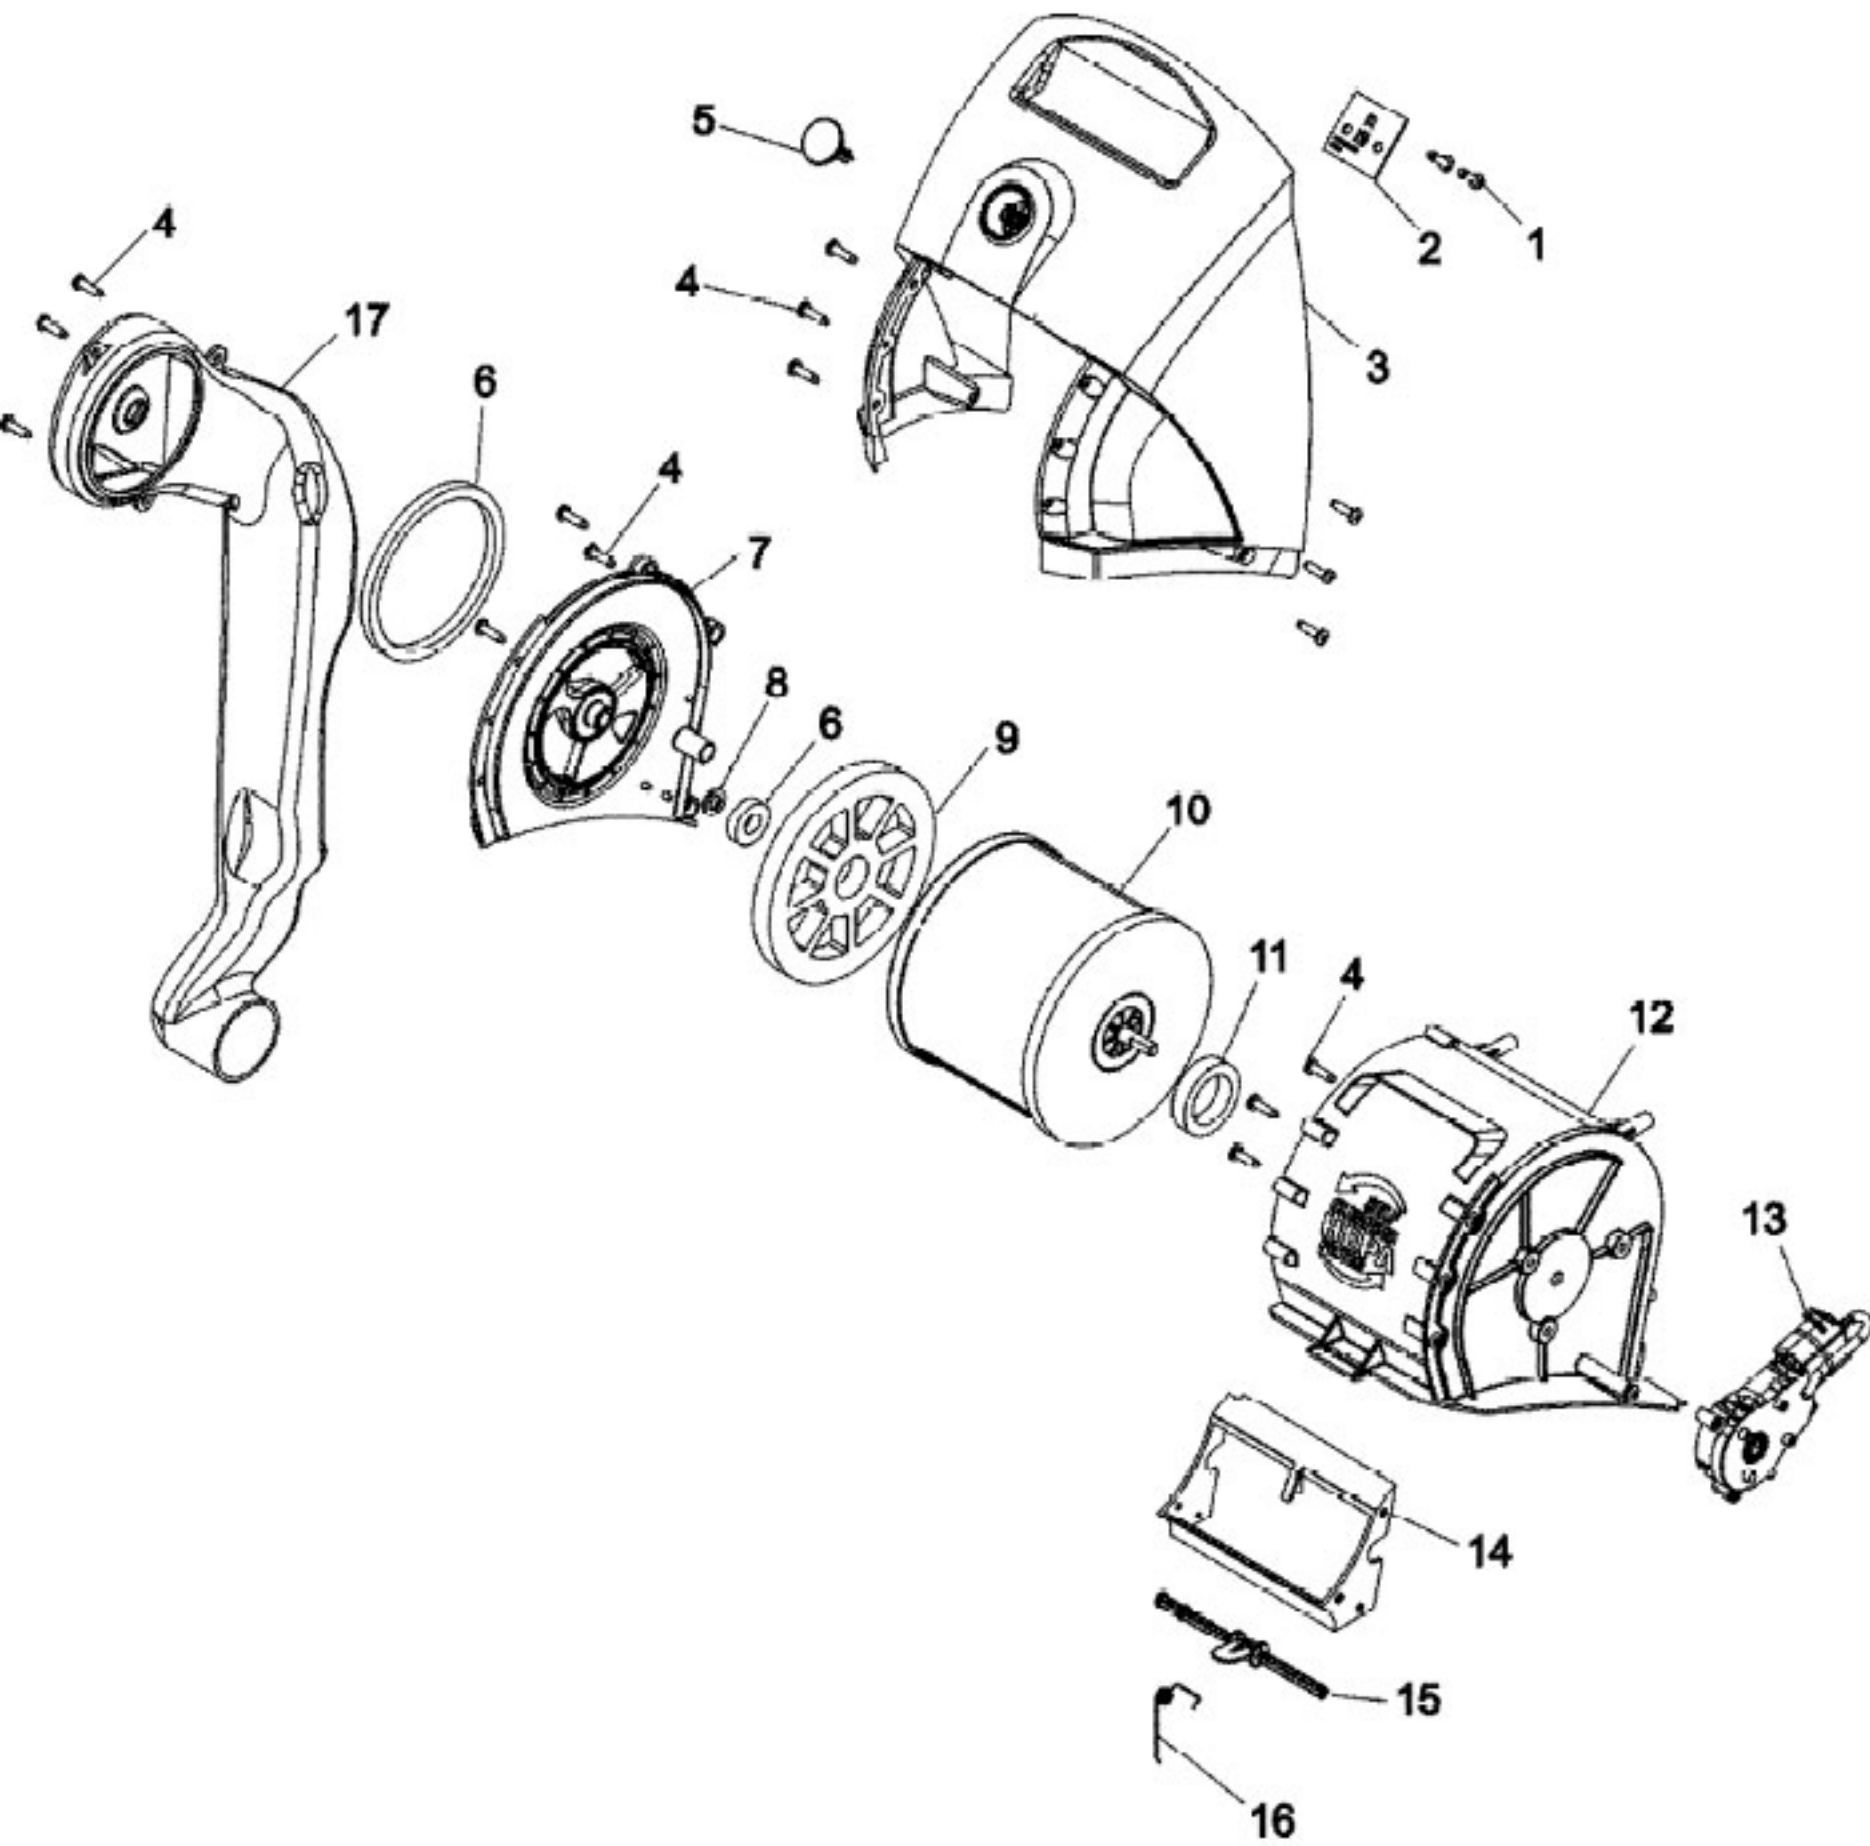

Illustrated Parts Lookup - U8351900, 02 - FILTER ASSEMBLY

Item	Part Number	Part Description	Alt Part	Series	Qty
1	21447242	SCREW-SELF TAPPING		10	2
2	91001163	ON/OFF SWITCH		10	1
3	91001132	CARRY HANDLE CO		10	1
4	017001FW	SCREW		10	15
5	90001353	POWER BUTTON		10	1
6	91001147	GASKETS		10	1
7	12002819	KIT, FILTER U8347-51		10	1
8	91001171	THRUST WASHER		10	1
9	91001172	FILTER GASKET		10	1
10	12002819	KIT, FILTER U8347-51		10	1
11	91001173	FILTER SPRING GASKET		10	1
12	91001181	FILTER HOUSING-AKA		10	1
13	91001109	PRIMARY FILTER TRANS		10	1
14	91001143	FILTER PARTITION		10	1
15	91001155	FILTER FLICKER		10	1
16	91001175	TORSION SPRING-FLICKER		10	1
17	91001140	CLEAN AIR DUCT		10	1