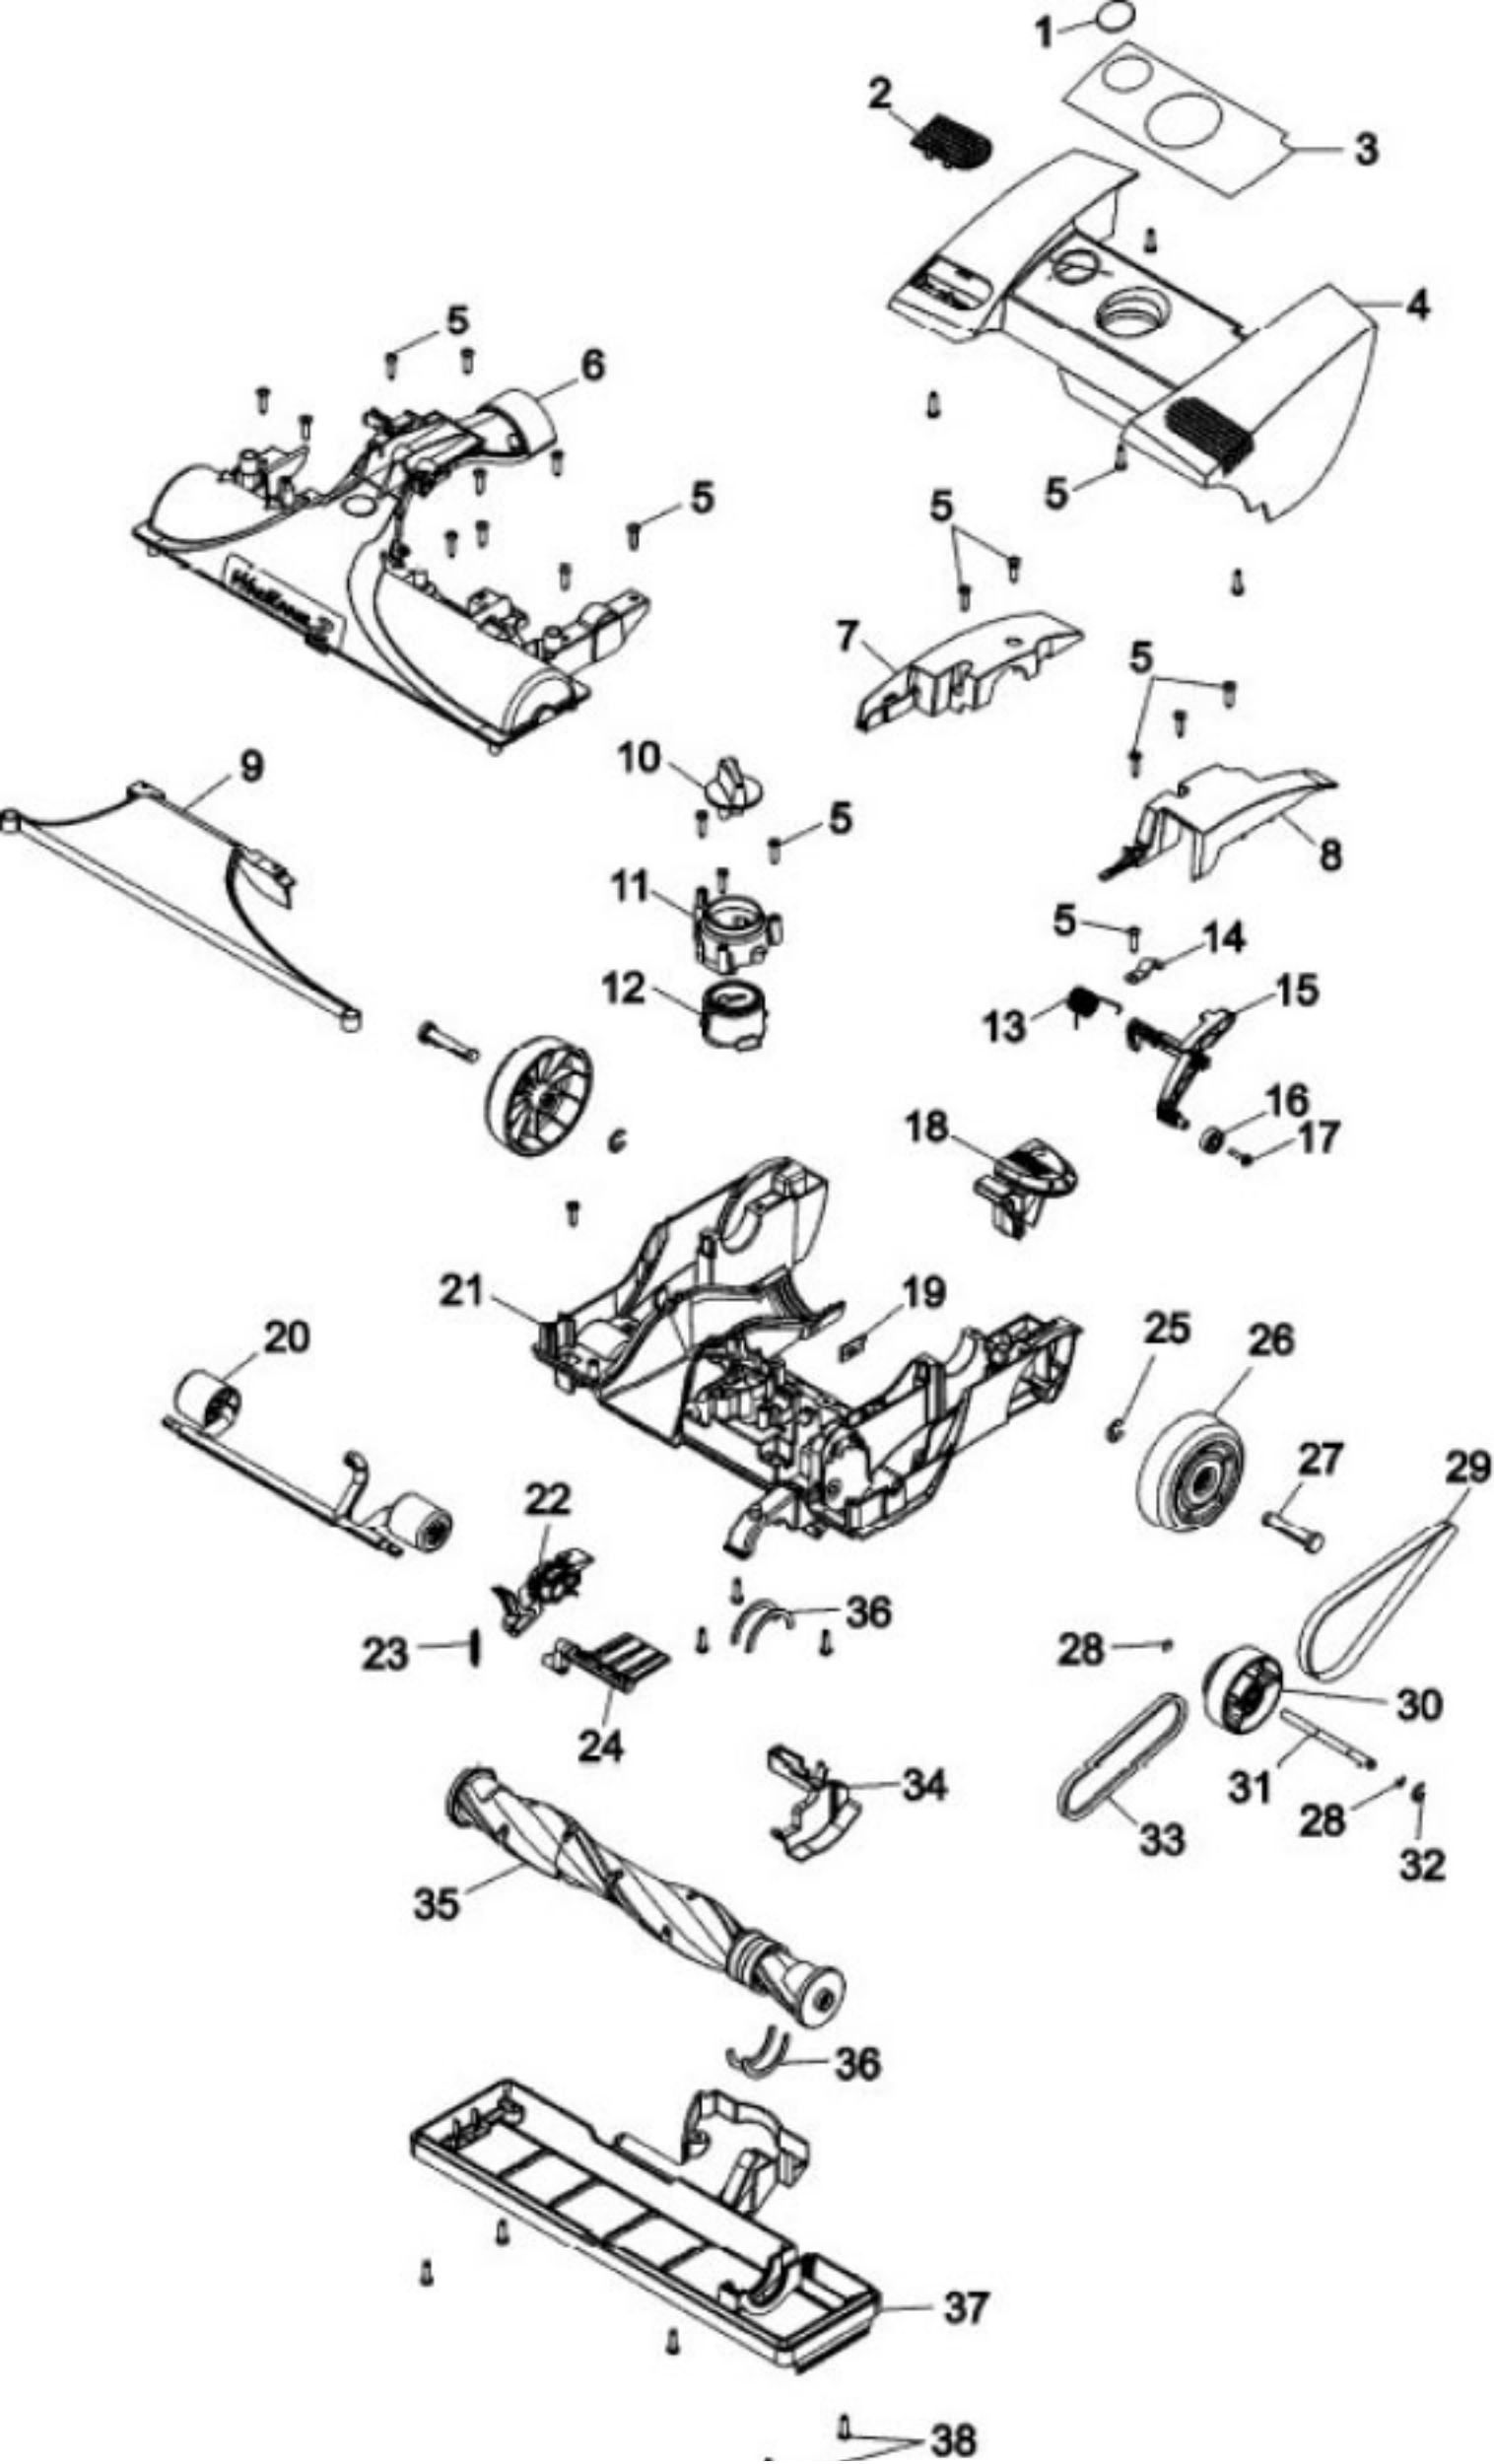

## Available Replacement Parts for HOOVER U8351-900

<a href="#">H-40201200</a>	V BELT, W/POWER DRIVE, 1PK
<a href="#">HR-3500</a>	HEADLIHT BULB

Item	Part Number	Part Description	Alt Part	Series	Qty
1	91001184	UPPER HNDL/WAND ASY-RED		10	1
2	92001194	CREVICE TOOL-AG		10	1
3	92001195	DUSTING BRUSH ASY-AG		10	1
4	92001196	FURNITURE NOZZLE-AG		10	1
5	91001160	HOSE ASSY.		10	1
	43434275	HOSE ASSEM-BONUS		10	1
6	91001117	HOSE CLIP		10	1
7	91001153	CORD WRAP		10	1
8	46383331	CORD-35'	46383334	10	1
9	36215028	CORD PROTECTOR-WTBGL		10	1
10	92001290	WAND RETAINER-AG		10	1
11	21447242	SCREW-SELF TAPPING		10	2
12	91001121	REL LTCH/WAND RET-MV		10	1
13	91001139	WAND REL LATCH-AHB		10	1
14	91001154	HANDLE - UPPER - MV		10	1
15	21447242	SCREW-SELF TAPPING		10	2
16	92001291	UPPER HOUSING-MV		10	1
17	91001177	LOWER HOSE		10	1
18	91001185	TURBINE HAND TOOL		10	1
	91001186	BARE FLOOR BRUSH	59156137	10	1
19	91001113	WIRE COVER		10	1
20	91001123	INSULATOR		10	1
21	91001164	POWER PCB BOARD		10	1
22	21447242	SCREW-SELF TAPPING		10	3
23	91001150	LENS, DIRT		10	1
24	21447228	SCREW-SELF-TAPPING		10	2
25	38769032	FINAL FILTER		10	1
26	21447242	SCREW-SELF TAPPING		10	4
27	91001125	MOTOR COVER - MV		10	1
28	91001178	LEAD WIRE TIE		10	1
29	91001152	FOAM MUFFLER		10	1
30	27313107	BULB		10	1
31	36322030	MOTOR MOUNT-SMALL		10	1
32	91001108	MOTOR ASSY.		10	1
33	91001148	MOTOR SEAL - AG		10	1
34	91001141	DIRT DUCT COVER		10	1
35	21447242	SCREW-SELF TAPPING		10	9
36	91001162	WIRE HARNESS		10	1
37	56511C48	MANUAL, OWNERS		10	1