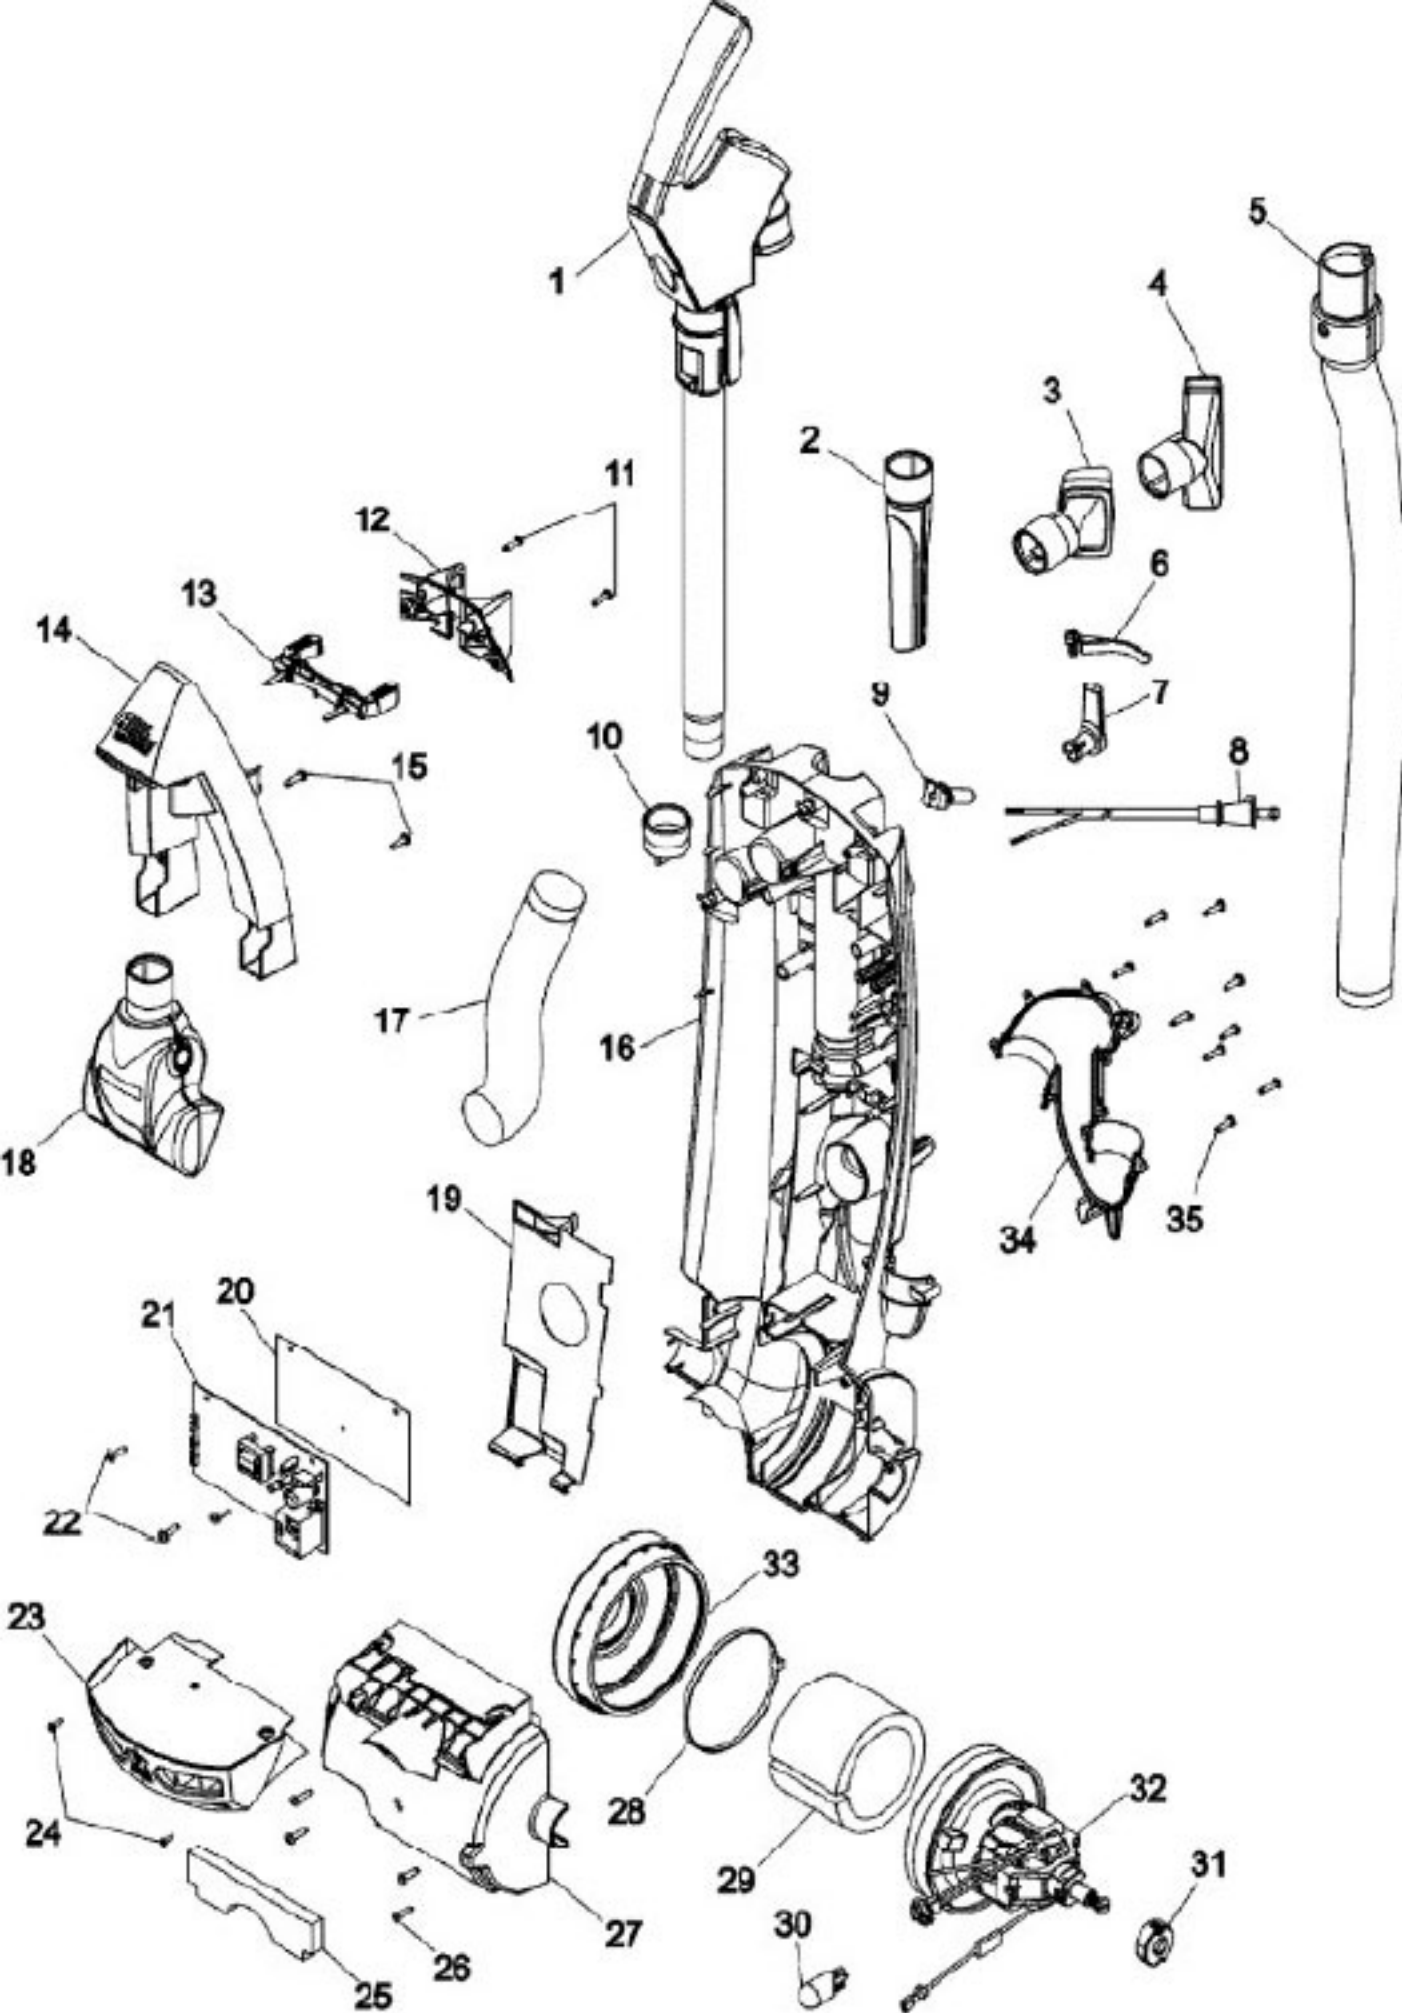

## Available Replacement Parts for HOOVER U8351-900

<a href="#">H-40201200</a>	V BELT, W/POWER DRIVE, 1PK
<a href="#">HR-3500</a>	HEADLIHT BULB

Item	Part Number	Part Description	Alt Part	Series	Qty
1	91001184	UPPER HNDL/WAND ASY-RED		10	1
2	92001194	CREVICE TOOL-AG		10	1
3	92001195	DUSTING BRUSH ASY-AG		10	1
4	92001196	FURNITURE NOZZLE-AG		10	1
5	91001160	HOSE ASSY.		10	1
	43434275	HOSE ASSEM-BONUS		10	1
6	91001117	HOSE CLIP		10	1
7	91001153	CORD WRAP		10	1
8	46383331	CORD-35'	46383334	10	1
9	36215028	CORD PROTECTOR-WTBGL		10	1
10	92001290	WAND RETAINER-AG		10	1
11	21447242	SCREW-SELF TAPPING		10	2
12	91001121	REL LTCH/WAND RET-MV		10	1
13	91001139	WAND REL LATCH-AHB		10	1
14	91001154	HANDLE - UPPER - MV		10	1
15	21447242	SCREW-SELF TAPPING		10	2
16	92001291	UPPER HOUSING-MV		10	1
17	91001177	LOWER HOSE		10	1
18	91001185	TURBINE HAND TOOL		10	1
	91001186	BARE FLOOR BRUSH	59156137	10	1
19	91001113	WIRE COVER		10	1
20	91001123	INSULATOR		10	1
21	91001164	POWER PCB BOARD		10	1
22	21447242	SCREW-SELF TAPPING		10	3
23	91001150	LENS, DIRT		10	1
24	21447228	SCREW-SELF-TAPPING		10	2
25	38769032	FINAL FILTER		10	1
26	21447242	SCREW-SELF TAPPING		10	4
27	91001125	MOTOR COVER - MV		10	1
28	91001178	LEAD WIRE TIE		10	1
29	91001152	FOAM MUFFLER		10	1
30	27313107	BULB		10	1
31	36322030	MOTOR MOUNT-SMALL		10	1
32	91001108	MOTOR ASSY.		10	1
33	91001148	MOTOR SEAL - AG		10	1
34	91001141	DIRT DUCT COVER		10	1
35	21447242	SCREW-SELF TAPPING		10	9
36	91001162	WIRE HARNESS		10	1
37	56511C48	MANUAL, OWNERS		10	1