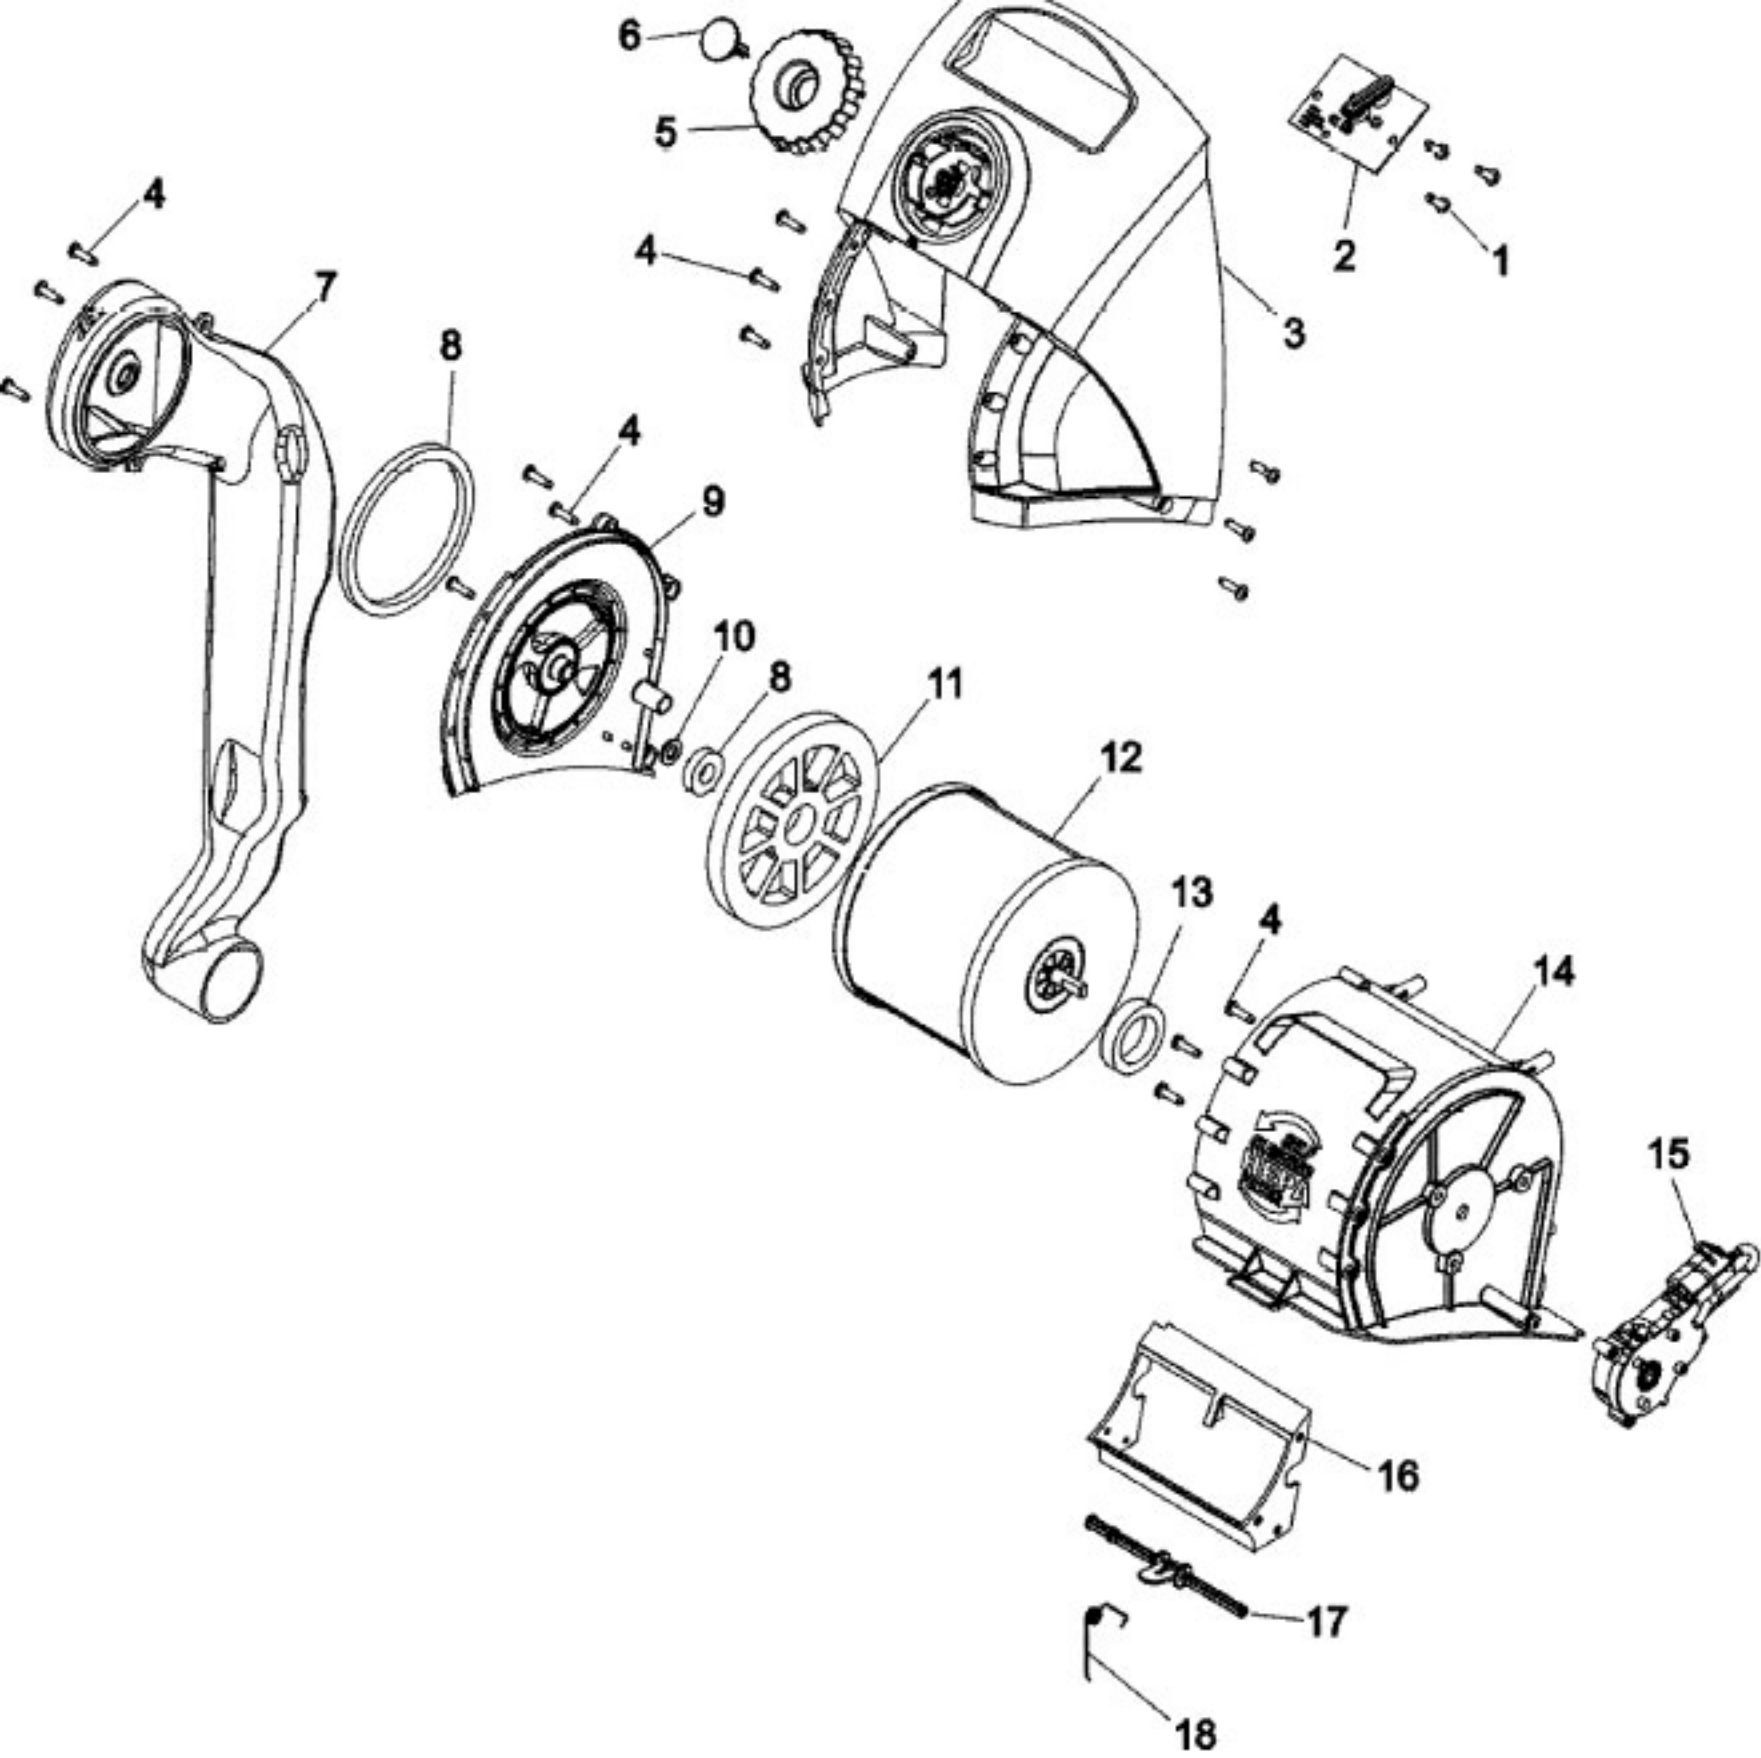

Model Number: U8361900

BOM/Serial #: U8361900

Graphic Title: FILTER ASSEMBLY

Image	Key	Part Number	Description	Substitution	Qty.
1	1	21447242	SCREW-SELF TAPPING		2
1	2	91001189	HEIGHT ADJ PCB BOARD		1
1	3	92001295	CARRY HANDLE COVER-DLX		1
1	4	017001FW	SCREW		15
1	5	92001293	HEIGHT ADJ KNOB		1
1	6	90001353	POWER BUTTON		1
1	7	91001140	CLEAN AIR DUCT		1
1	8	91001147	GASKETS		1
1	9	92001296	FILTER HOUSING-AKS		1
1	10	91001171	THRUST WASHER		1
1	11	91001172	FILTER GASKET		1
1	12	91001161	FILTER ASSY.		1
1	13	91001173	FILTER SPRING GASKET		1
1	14	92001297	FILTER HSG COVER-AKS		1
1	15	91001109	PRIMARY FILTER TRANS		1
1	16	91001143	FILTER PARTITION		1
1	17	91001155	FILTER FLICKER		1
1	18	91001175	TORSION SPRING-PLICKER		1