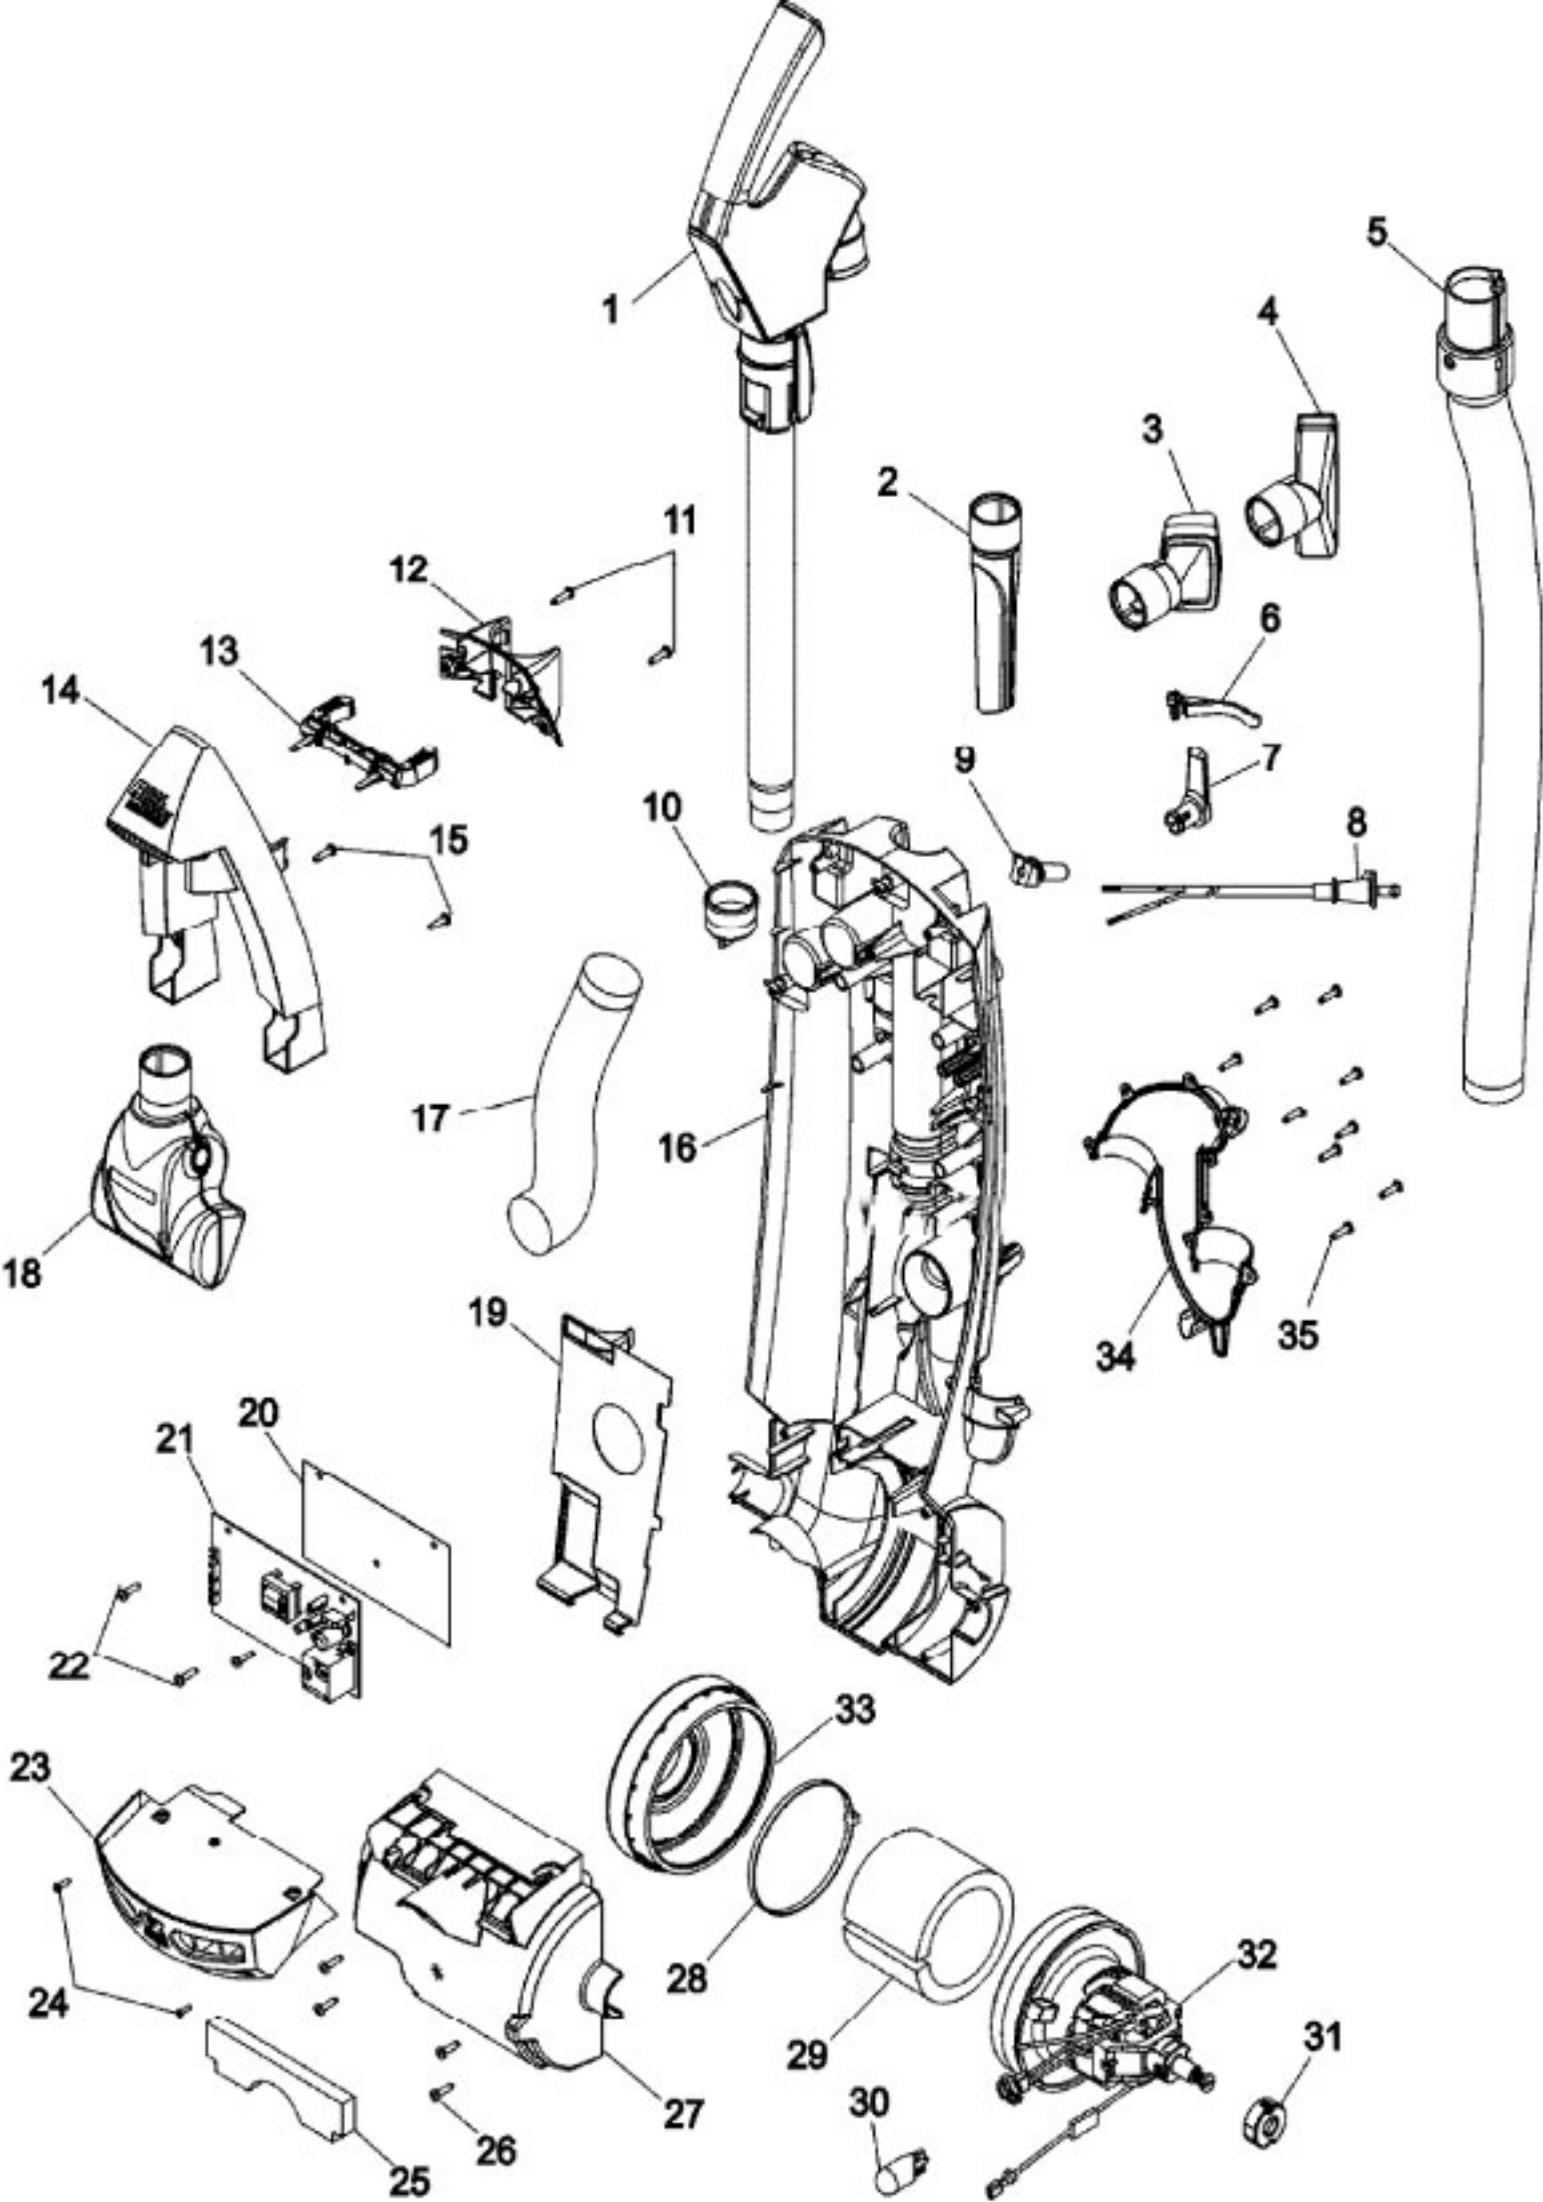

Model Number: U8361900

BOM/Serial #: U8361900

Graphic Title: UPPER HOUSING ASSEMBLY

Image	Key	Part Number	Description	Substitution	Qty.
1	1	91001190	UPPER HNDL/WAND ASY		1
1	2	92001194	CREVICE TOOL-AG		1
1	3	92001195	DUSTING BRUSH ASY-AG		1
1	4	92001196	FURNITURE NOZZLE-AG		1
1	5	91001160	HOSE ASSY.		1
1	6	91001117	HOSE CLIP		1
1	7	91001153	CORD WRAP		1
1	8	46383331	CORD-35'		1
1	9	36215028	CORD PROTECTOR-WTBGL		1
1	10	92001290	WAND RETAINER-AG		1
1	11	21447242	SCREW-SELF TAPPING		2
1	12	91001121	REL LTCH/WAND RET-MV		1
1	13	91001139	WAND REL LATCH-AHB		1
1	14	91001154	HANDLE - UPPER - MV		1
1	15	21447242	SCREW-SELF TAPPING		2
1	16	92001291	UPPER HOUSING-MV		1
1	17	91001177	LOWER HOSE		1
1	18	91001191	TURBINE HAND TOOL		1
1	19	91001113	WIRE COVER		1
1	20	91001123	INSULATOR		1
1	21	91001192	POWER PCB BOARD		1
1	22	21447242	SCREW-SELF TAPPING		3
1	23	91001150	LENS, DIRT		1
1	24	21447228	SCREW-SELF-TAPPING		2
1	25	38769032	FINAL FILTER		1
1	26	21447242	SCREW-SELF TAPPING		4
1	27	91001125	MOTOR COVER - MV		1
1	28	91001178	LEAD WIRE TIE		1
1	29	91001152	FOAM MUFFLER		1
1	30	27313107	BULB		1
1	31	36322030	MOTOR MOUNT-SMALL		1
1	32	91001108	MOTOR ASSY.		1
1	33	91001148	MOTOR SEAL - AG		1
1	34	91001141	DIRT DUCT COVER		1
1	35	21447242	SCREW-SELF TAPPING		9