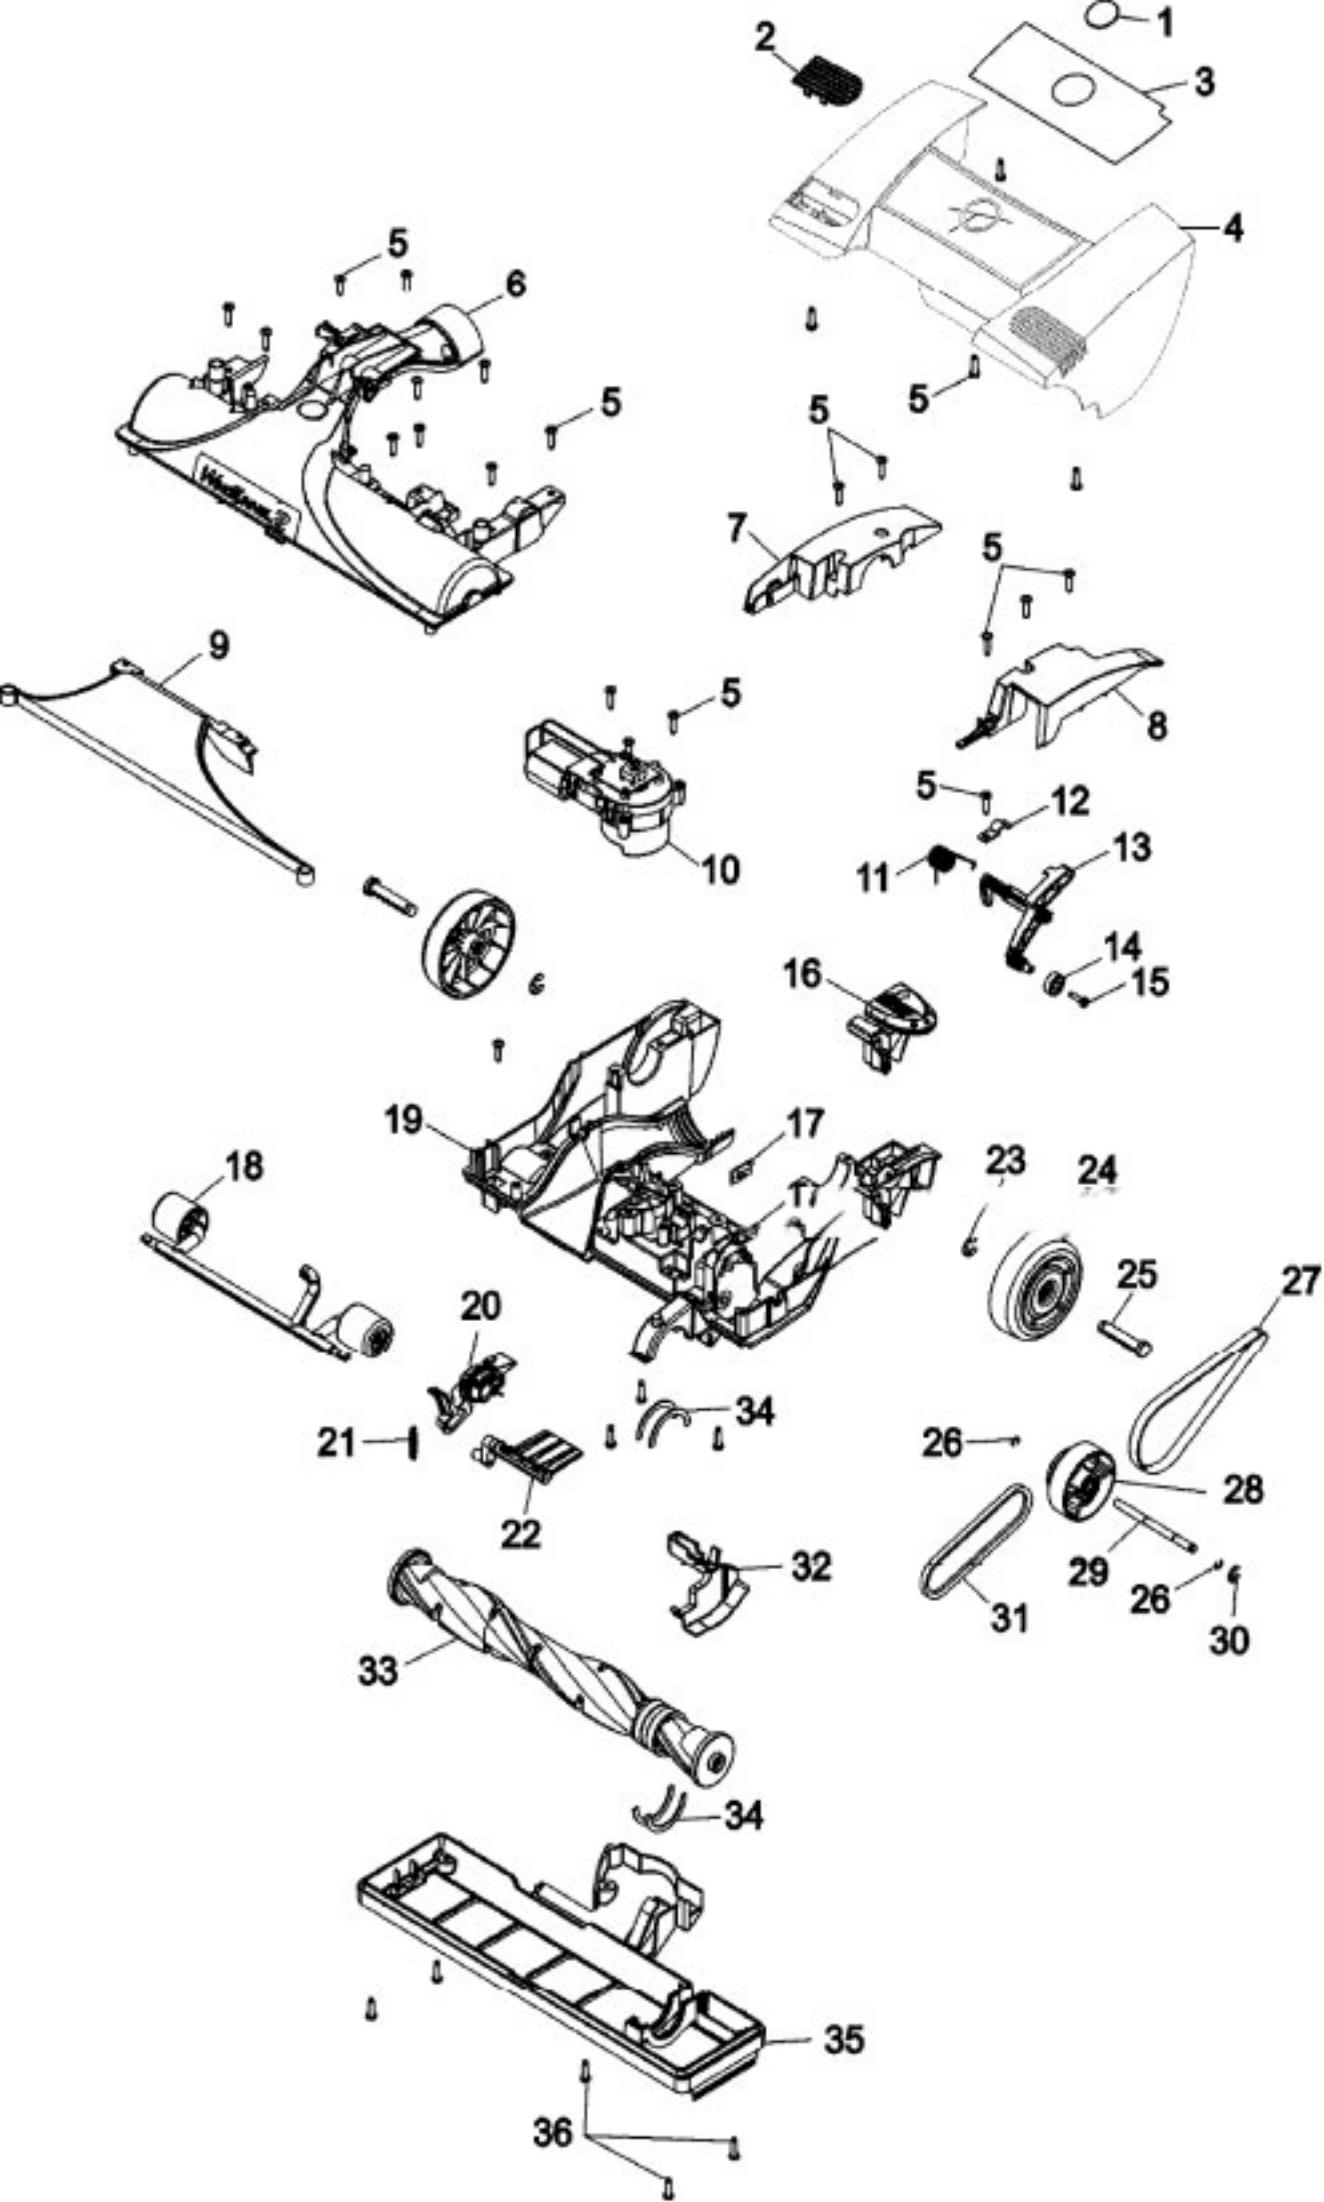

## Available Replacement Parts for HOOVER U8361-900

<a href="#">H-40201200</a>	V BELT, W/POWER DRIVE, 1PK
<a href="#">HR-3500</a>	HEADLIHT BULB

**Model Number: U8361900**

**BOM/Serial #: U8361900**

**Graphic Title: UPPER HOUSING ASSEMBLY**

Image	Key	Part Number	Description	Substitution	Qty.
1	36	91001193	WIRE HARNESS		1
1	37	56511C48	MANUAL, OWNERS		1

**Model Number: U8361900**  
**BOM/Serial #: U8361900**  
**Graphic Title: FOOT ASSEMBLY**

Image	Key	Part Number	Description	Substitution	Qty.
1	1	H-51661020	MEDALLION		1
1	2	H-91001127	NON-EDF COVER		1
1	3	H-91001187	HOOD NAMEPLATE-DEL		1
1	4	H-92001292	HOOD DELUXE(SPLIT)		1
1	5	H-21447242	SCREW-SELF TAPPING		26
1	6	H-92001286	AGITATOR HSG-CP(SPLIT)		1
1	7	H-91001111	TRUNNION COVER-R-MV(SPLIT)		1
1	8	H-91001112	TRUNNION COVER-L-MV(SPLIT)		1
1	9	H-92001294	NOZZLE LINER-AKP		1
1	10	H-91001188	HEIGHT ADJ TRANSMISSION		1
1	11	H-38356014	TORSION SPRING		1
1	12	H-91001116	ACTUATOR ARM TRUN		1
1	13	H-91001136	IDLER PULLEY ARM-AG		1
1	14	H-91001105	BEARING		1
1	15	H-91001103	SCREW-TAPPING		1
1	16	H-38434026	HANDLE RELEASE LEVER-AG		1
1	17	H-91001165	PCB HALL ASSY.		1
1	18	H-91001159	FRONT AXLE ASSY.		1
1	19	H-91001156	MAIN BODY ASSY.		1
1	20	H-42246150	VALVE ARM WITH BRUSHROLL HOUSING		1
1	21	H-38331006	SPRING-TURBINE ACT		1
1	22	H-91001142	VALVE DOOR - AG		1
1	23	H-160017	LOCK RING		2
1	24	H-92001287	REAR WHEEL W/TREAD		2
1	25	H-32434007	REAR AXLE		2
1	26	H-91001106	RETAINING RING		2
1	27	H-91001137	POLY V-BELT		1
1	28	H-91001158	TRANSFER PULLEY		1
1	29	H-91001110	TRANSFER PULLEY SHAFT		1
1	30	H-91001107	RETAINING RING		1
1	31	H-38528034	V-BELT		1
1	32	H-91001128	BELT COVER - AG		1
1	33	H-91001166	AGITATOR ASSY.		1
1	34	H-38781053	AGITATOR PULLEY SEAL		1
1	35	H-91001157	BTTM PLT/GUARD ASY		1
1	36	H-017001FW	SCREW		5