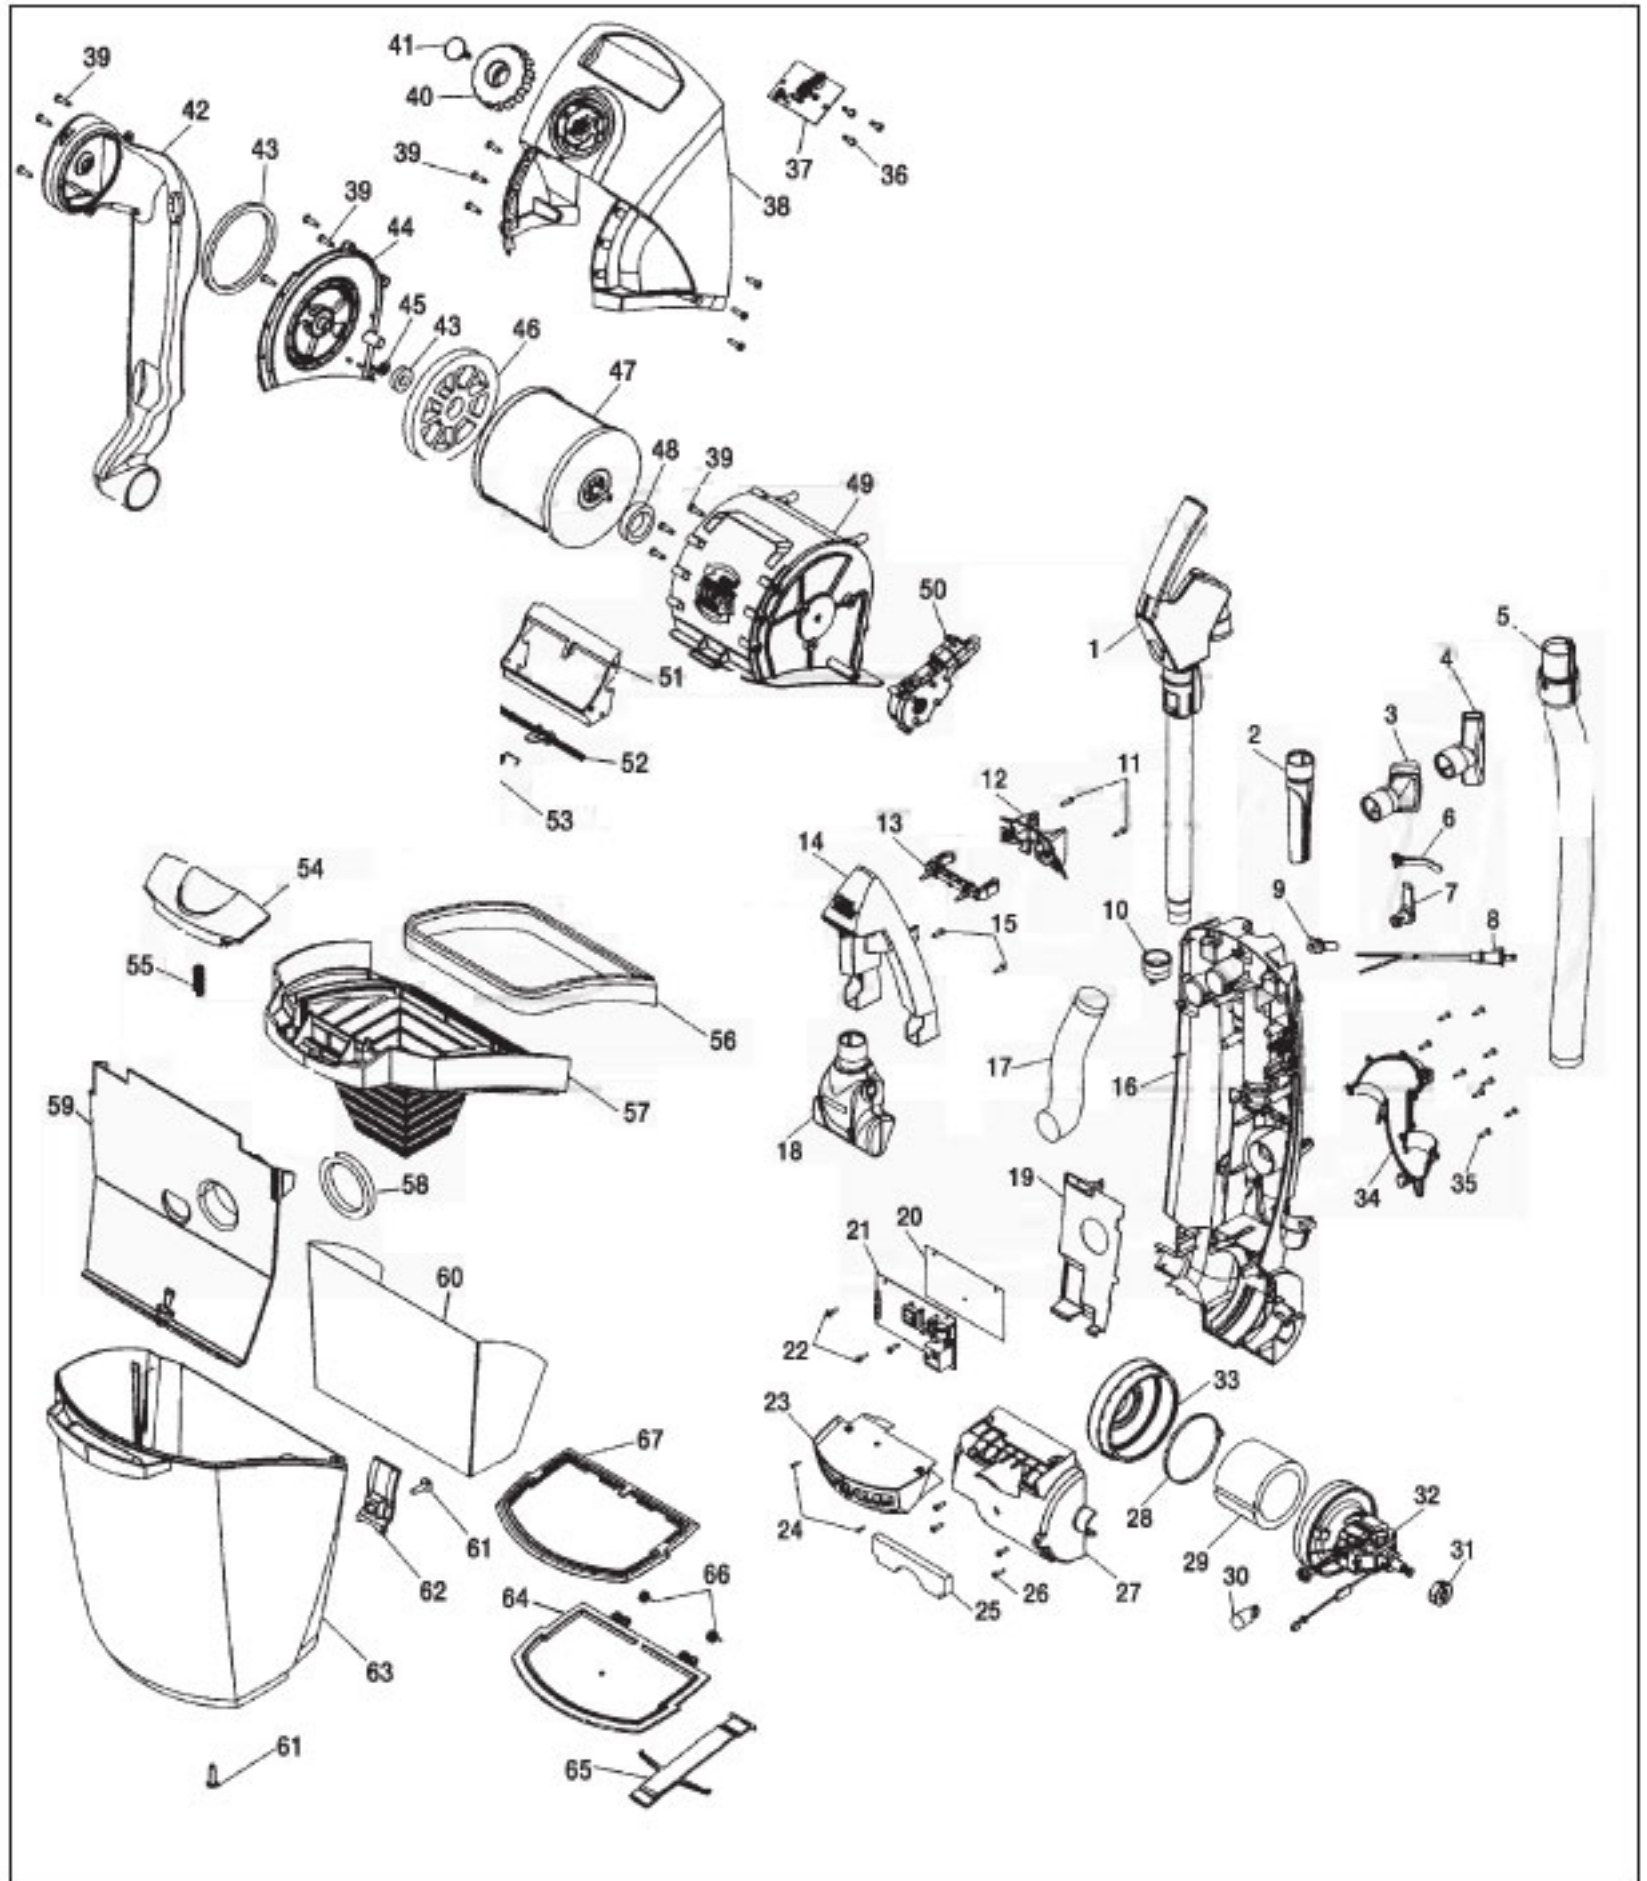

HOOVER Original

WINDTUNNEL 2 – Bagless Models

Model U8371-900 Shown

Original **HOOVER**

WINDTUNNEL 2 – Bagless Models

Model U8371-900 Shown

KEY	PART NO.	DESCRIPTION
1	H-48642100	Upper Handle/Wand
2	H-92001194	Crevice Tool
3	H-92001195	Dusting Brush
4	H-92001196	Furniture Nozzle
5	H-92001160	Hose Ass'y
	H-91001160	Extra Hose (Not Shown)
6	H-91001117	Hose Clip
7	H-91001153	Cord Wrap
8	H-46923331	Cord
9	H-36215028	Cord Protector
10	H-92001290	Wand Retainer
11	H-21447242	Screw
12	H-91001121	Outer Latch
13	H-91001139	Inner Latch
14	H-91001154	Handle
15	H-21447242	Screw
16	H-92001291	Upper Housing
17	H-91001177	Lower Hose
18	H-49129039	Turbo Hand Tool
19	H-91001113	Wire Cover
20	H-91001123	Insulator
21	H-46851068	PCB Ass'y
22	H-21447242	Screw
23	H-91001150	Lens
24	H-21447228	Screw
25	H-38769032	Final Filter
26	H-21447242	Screw
27	H-91001125	Motor Cover
28	H-91001178	Lead Wire Tie
29	H-91001152	Foam Muffler
30	H-27313107	Bulb
31	H-36322030	Motor Mount
32	H-91001108	Motor
33	H-91001148	Motor Seal
34	H-91001141	Dirt Duct Cover
35	H-21447242	Screw

KEY	PART NO.	DESCRIPTION
36	H-21447242	Screw
37	H-91001189	Height Adjustment PCB
38	H-92001295	Carry Handle Cover
39	H-017001	Screw
40	H-92001293	Height Adjustment Knob
41	H-90001353	Power Button
42	H-91001140	Clean Air Duct
43	H-91001147	Filter Gaskets
44	H-12002821	Filter (Incl. Item 47)
45	H-91001171	Thrust Washer
46	H-38784115	Filter Gasket
47	H-12002821	Filter (Incl. Item 44)
48	H-91001173	Filter Spring Gasket
49	H-36426083	Filter Housing
50	H-91001109	Primary Filter Transmission
51	H-91001143	Filter Partition
52	H-91001155	Filter Flicker
53	H-91001175	Torsion Spring Flicker
54	H-91001115	Dirt Cup Latch
55	H-90001037	Spring
56	H-92001288	Gasket
57	H-37249077	Dirt Cup Lid
58	H-91001147	Gasket
59	H-91001144	Dirt Cup Partition
60	H-57127269	Dirt Cup Insert
61	H-21447242	Screw
62	H-91001135	Dirt Cup Latch
63	H-38775136	Dirt Cup
64	H-91001130	Dirt Cup Door
65	H-91001114	Dirt Cup Door Latch
66	H-91001176	Torsion Spring
67	H-91001149	Dirt Cup Door Gasket
	H-46658014	Wire Harness (Not Shown)
	H-56511C48	Owners Manual (Not Shown)
	H-59156137	Bare Floor Brush (Not Shown)