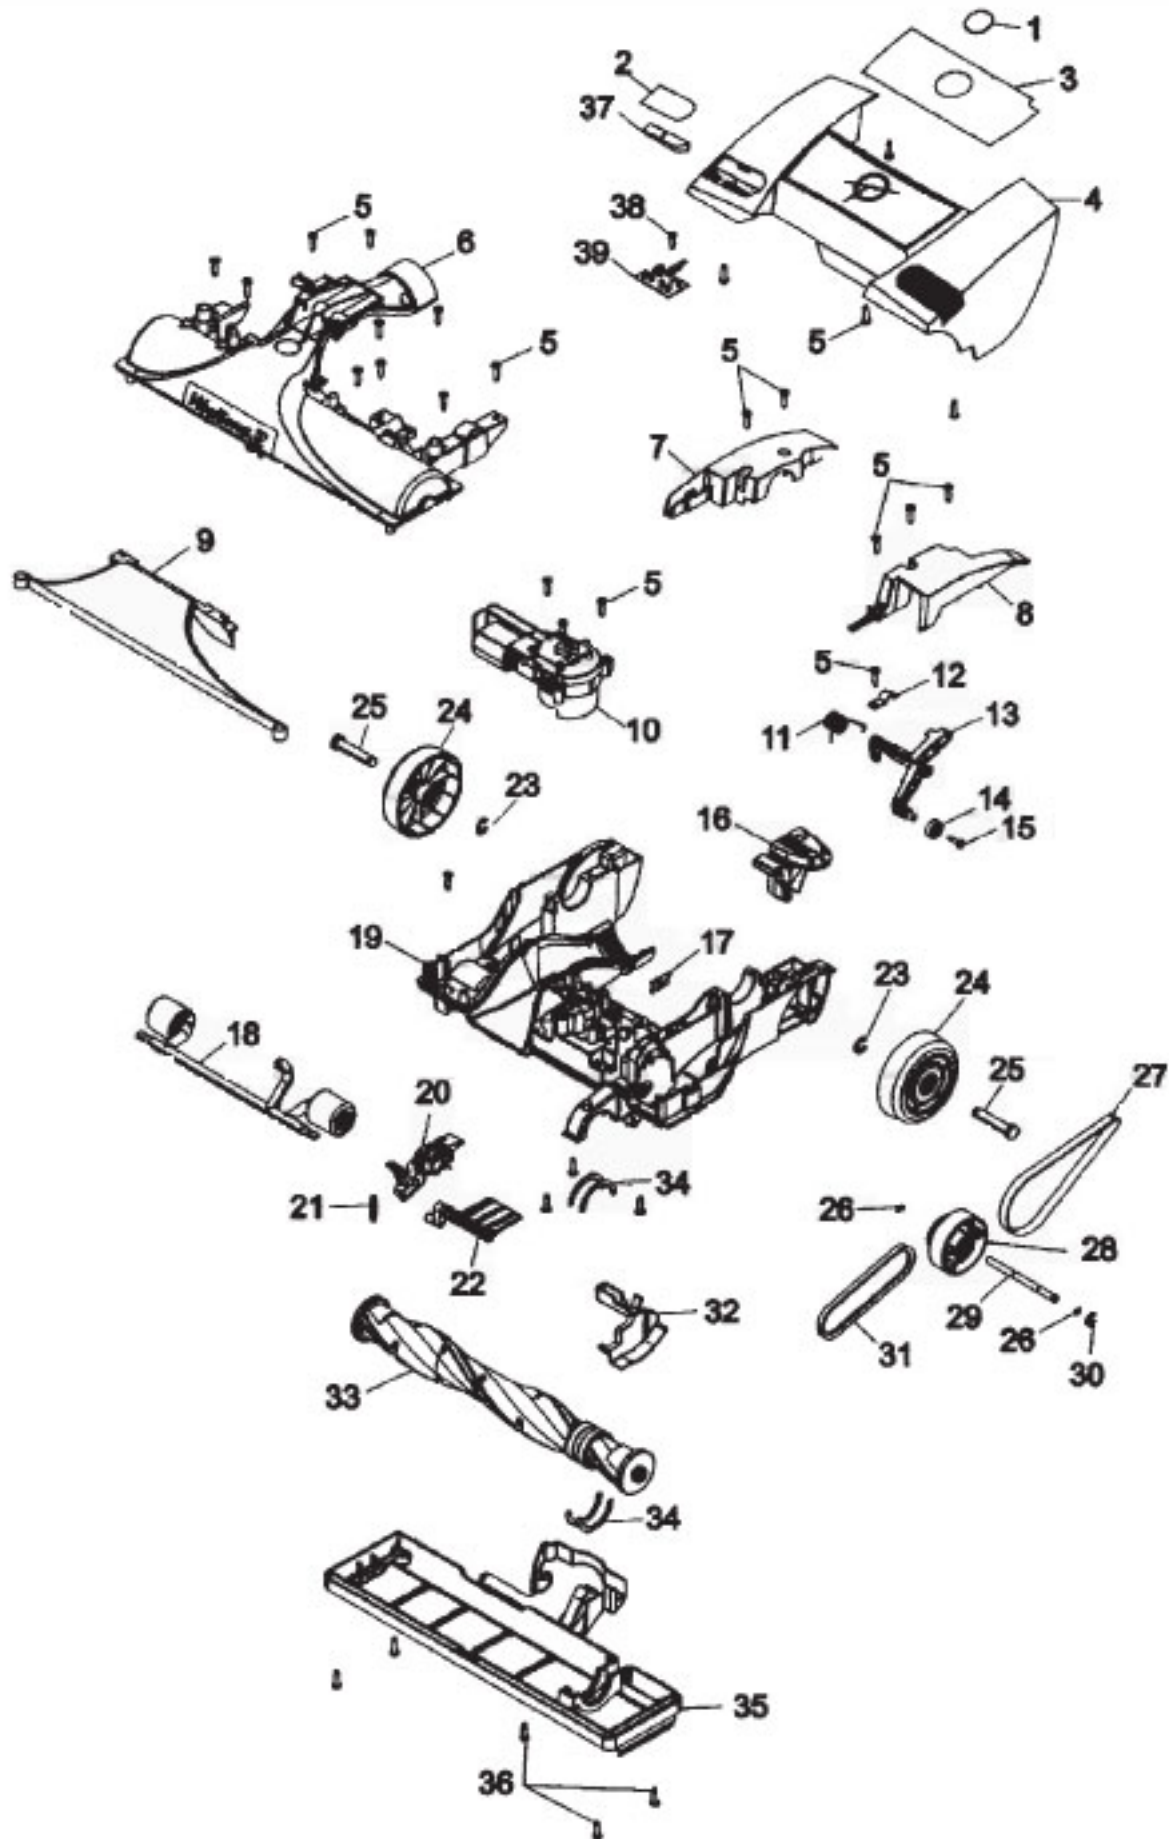

HOOVER Original

WINDTUNNEL 2 – Bagless Models

Model U8371-900 Shown

Original **HOOVER**

WINDTUNNEL 2 – Bagless Models

Model U8371-900 Shown

KEY	PART NO.	DESCRIPTION
1	H-51661020	Medallion
2	H-51464005	EDF Label
3	H-91001187	Hood Nameplate
4	H-92001292	Hood
5	H-21447242	Screw
6	H-92001286	Agitator Housing
7	H-91001111	Trunnion Cover Right
8	H-91001112	Trunnion Cover Left
9	H-92001294	Nozzle Liner
10	H-91001188	Height Adjustment Transmission
11	H-38356014	Torsion Spring
12	H-91001116	Actuator Arm
13	H-91001136	Idler Pulley Arm
14	H-91001105	Bearing
15	H-91001103	Screw
16	H-38434026	Handle Release Lever
17	H-91001165	PCB
18	H-91001159	Front Wheel Ass'y
19	H-91001156	Main Body
20	H-42246150	Valve Arm
21	H-38331006	Spring

KEY	PART NO.	DESCRIPTION
22	H-91001142	Valve Door
23	H-160017	Lock Ring
24	H-92001287	Rear Wheel
25	H-32434007	Rear Axle
26	H-91001106	Retaining Ring
27	H-91001137	Poly V Belt
28	H-91001158	Transfer Pulley
29	H-91001110	Transfer Pulley Shaft
30	H-91001107	Retaining Ring
31	H-38528034	V Belt
32	H-91001128	Belt Cover
33	H-48414169	Brushroll
34	H-38781053	Agitator Pulley Seal
35	H-91001157	Bottom Plate
36	H-17001FW	Screw
37	H-39383137	EDF Lens
38	H-17001FW	Screw
39	H-46851060	EDF Circuit Board