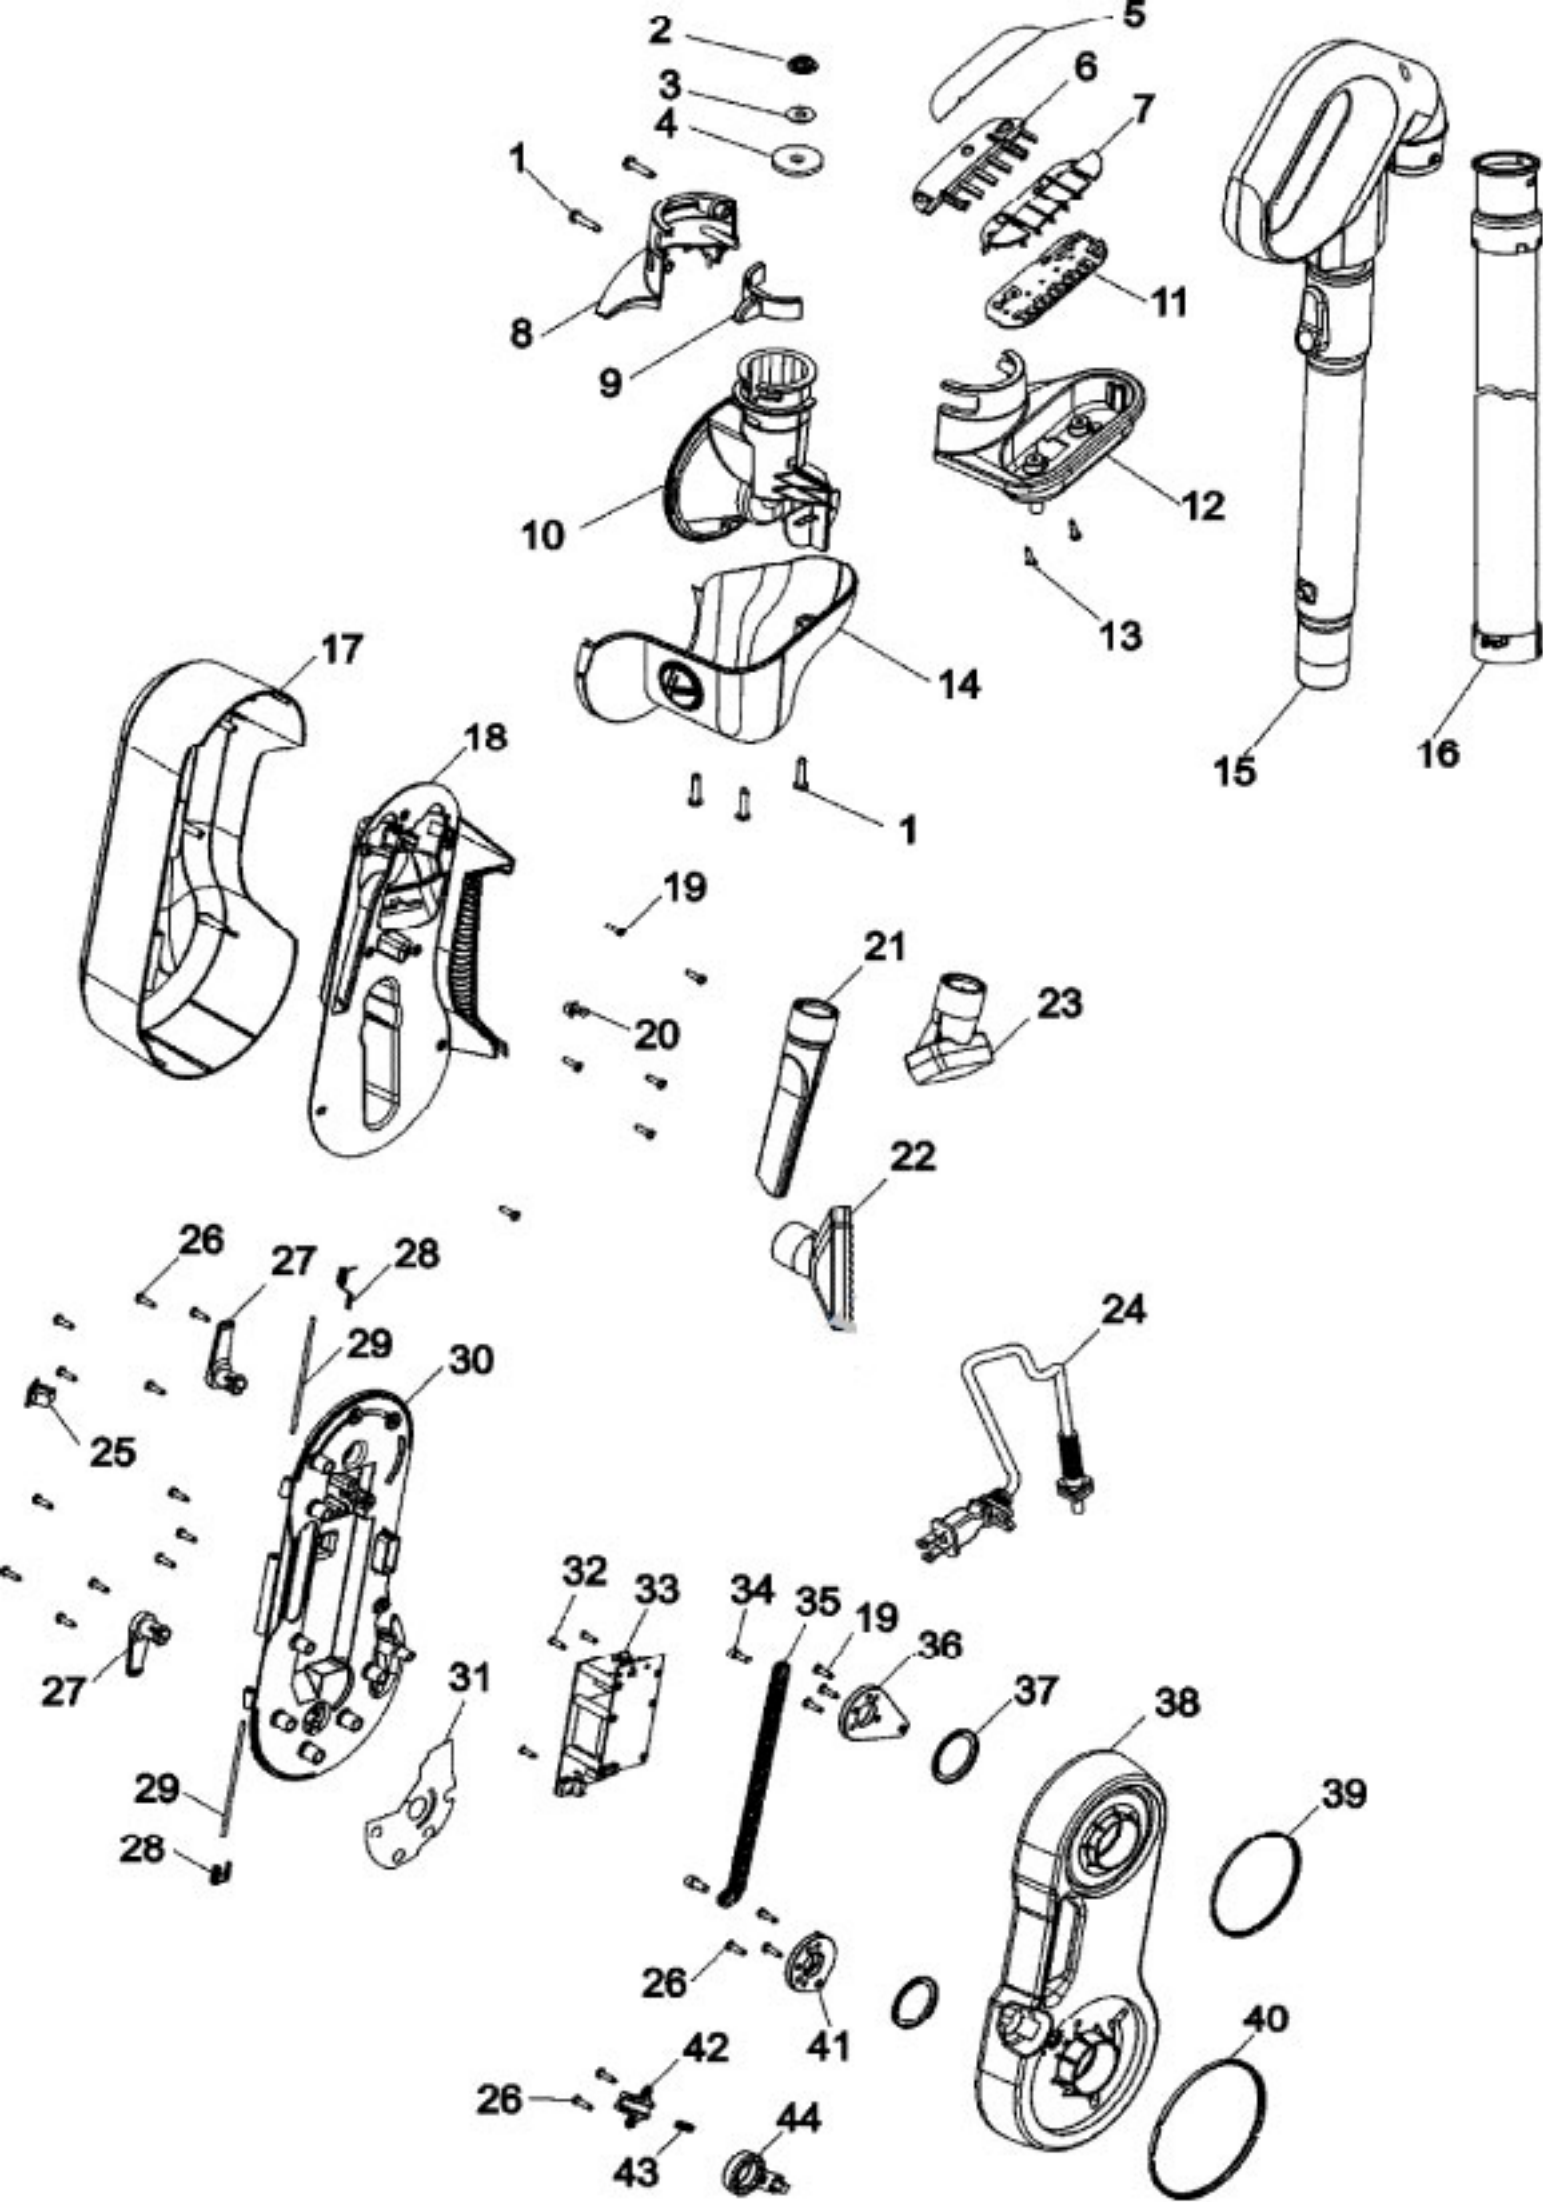

----- Manual continues below part list -----

Available Replacement Parts for HOOVER U9145-950

HR-3500	HEADLIHT BULB
HR-1855	PRIMARY FILTER .
H-303239003	HOSE ASSEMBLY

Image	Key	Part Number	Description	Substitution	Qty.
1	1	92001172	SCREW #8-3/4-FW		5
1	2	92001173	NUT - SELF THREADING		1
1	3	21312829	WASHER		1
1	4	92001174	SEAL-UPR HNDL SUPPORT		1
1	5	92001175	CONTROL PANEL OVERLAY		1
1	6	92001176	CNTRL PNL DISP SUPP		1
1	7	92001177	SWITCH CAP - TRIMMED		1
1	7	92001236	WIRE HARN-NZZL SIGNAL		1
1	7	92001235	WIRE HARN - PANEL		1
1	8	92001182	CNTRL PNL HSNG-RH-AFH		1
1	9	92001178	LATCH-UPPER HANDLE		1
1	10	92001180	UPPR HNDL PVT SUPPT		1
1	11	92001179	PCB-CNTRL PANEL ASY		1
1	12	92001181	CNTRL PNL HSNG-LH-AFH		1
1	13	21447239	SCREW		2
1	14	92001232	MEDALLION		1
1	14	92001183	CNTRL PNL BTM COVER		1
1	15	92001187	UPPR HNDLWAND ASY		1
1	16	92001188	HOSE ASSEMBLY		1
1	17	92001185	STORAGE DOOR-AFH		1
1	18	92001186	STORAGE DOOR INSERT		1
1	19	017001FW	SCREW		9
1	20	92001192	DOOR LATCH - MALE		1
1	21	92001194	CREVICE TOOL-AG		1
1	22	92001196	FURNITURE NOZZLE-AG		1
1	23	92001195	DUSTING BRUSH ASY-AG		1
1	24	92001197	ATTACH CORD - 35		1
1	25	92001193	DOOR LATCH - FEMALE		1
1	26	21447235	SCREW SELF TAPPING		17
1	27	92001199	CORD WRAP-ADA		2
1	28	92001198	DOOR SPRINGS-TOP, BOT		1
1	29	92001200	HINGE PIN		2
1	30	92001189	UPPR PVT MIDPLATE		1
1	31	92001241	INSULATOR		1
1	32	21447233	SCREW-F5411		3