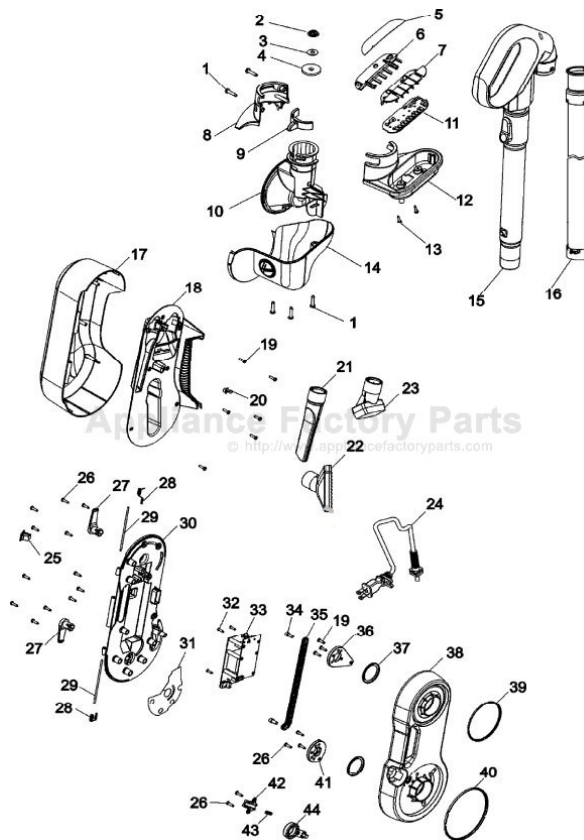

[Find Your HOOVER Vacuum Cleaner Parts - Select From 1456 Models](#)

----- Manual continues below part list -----