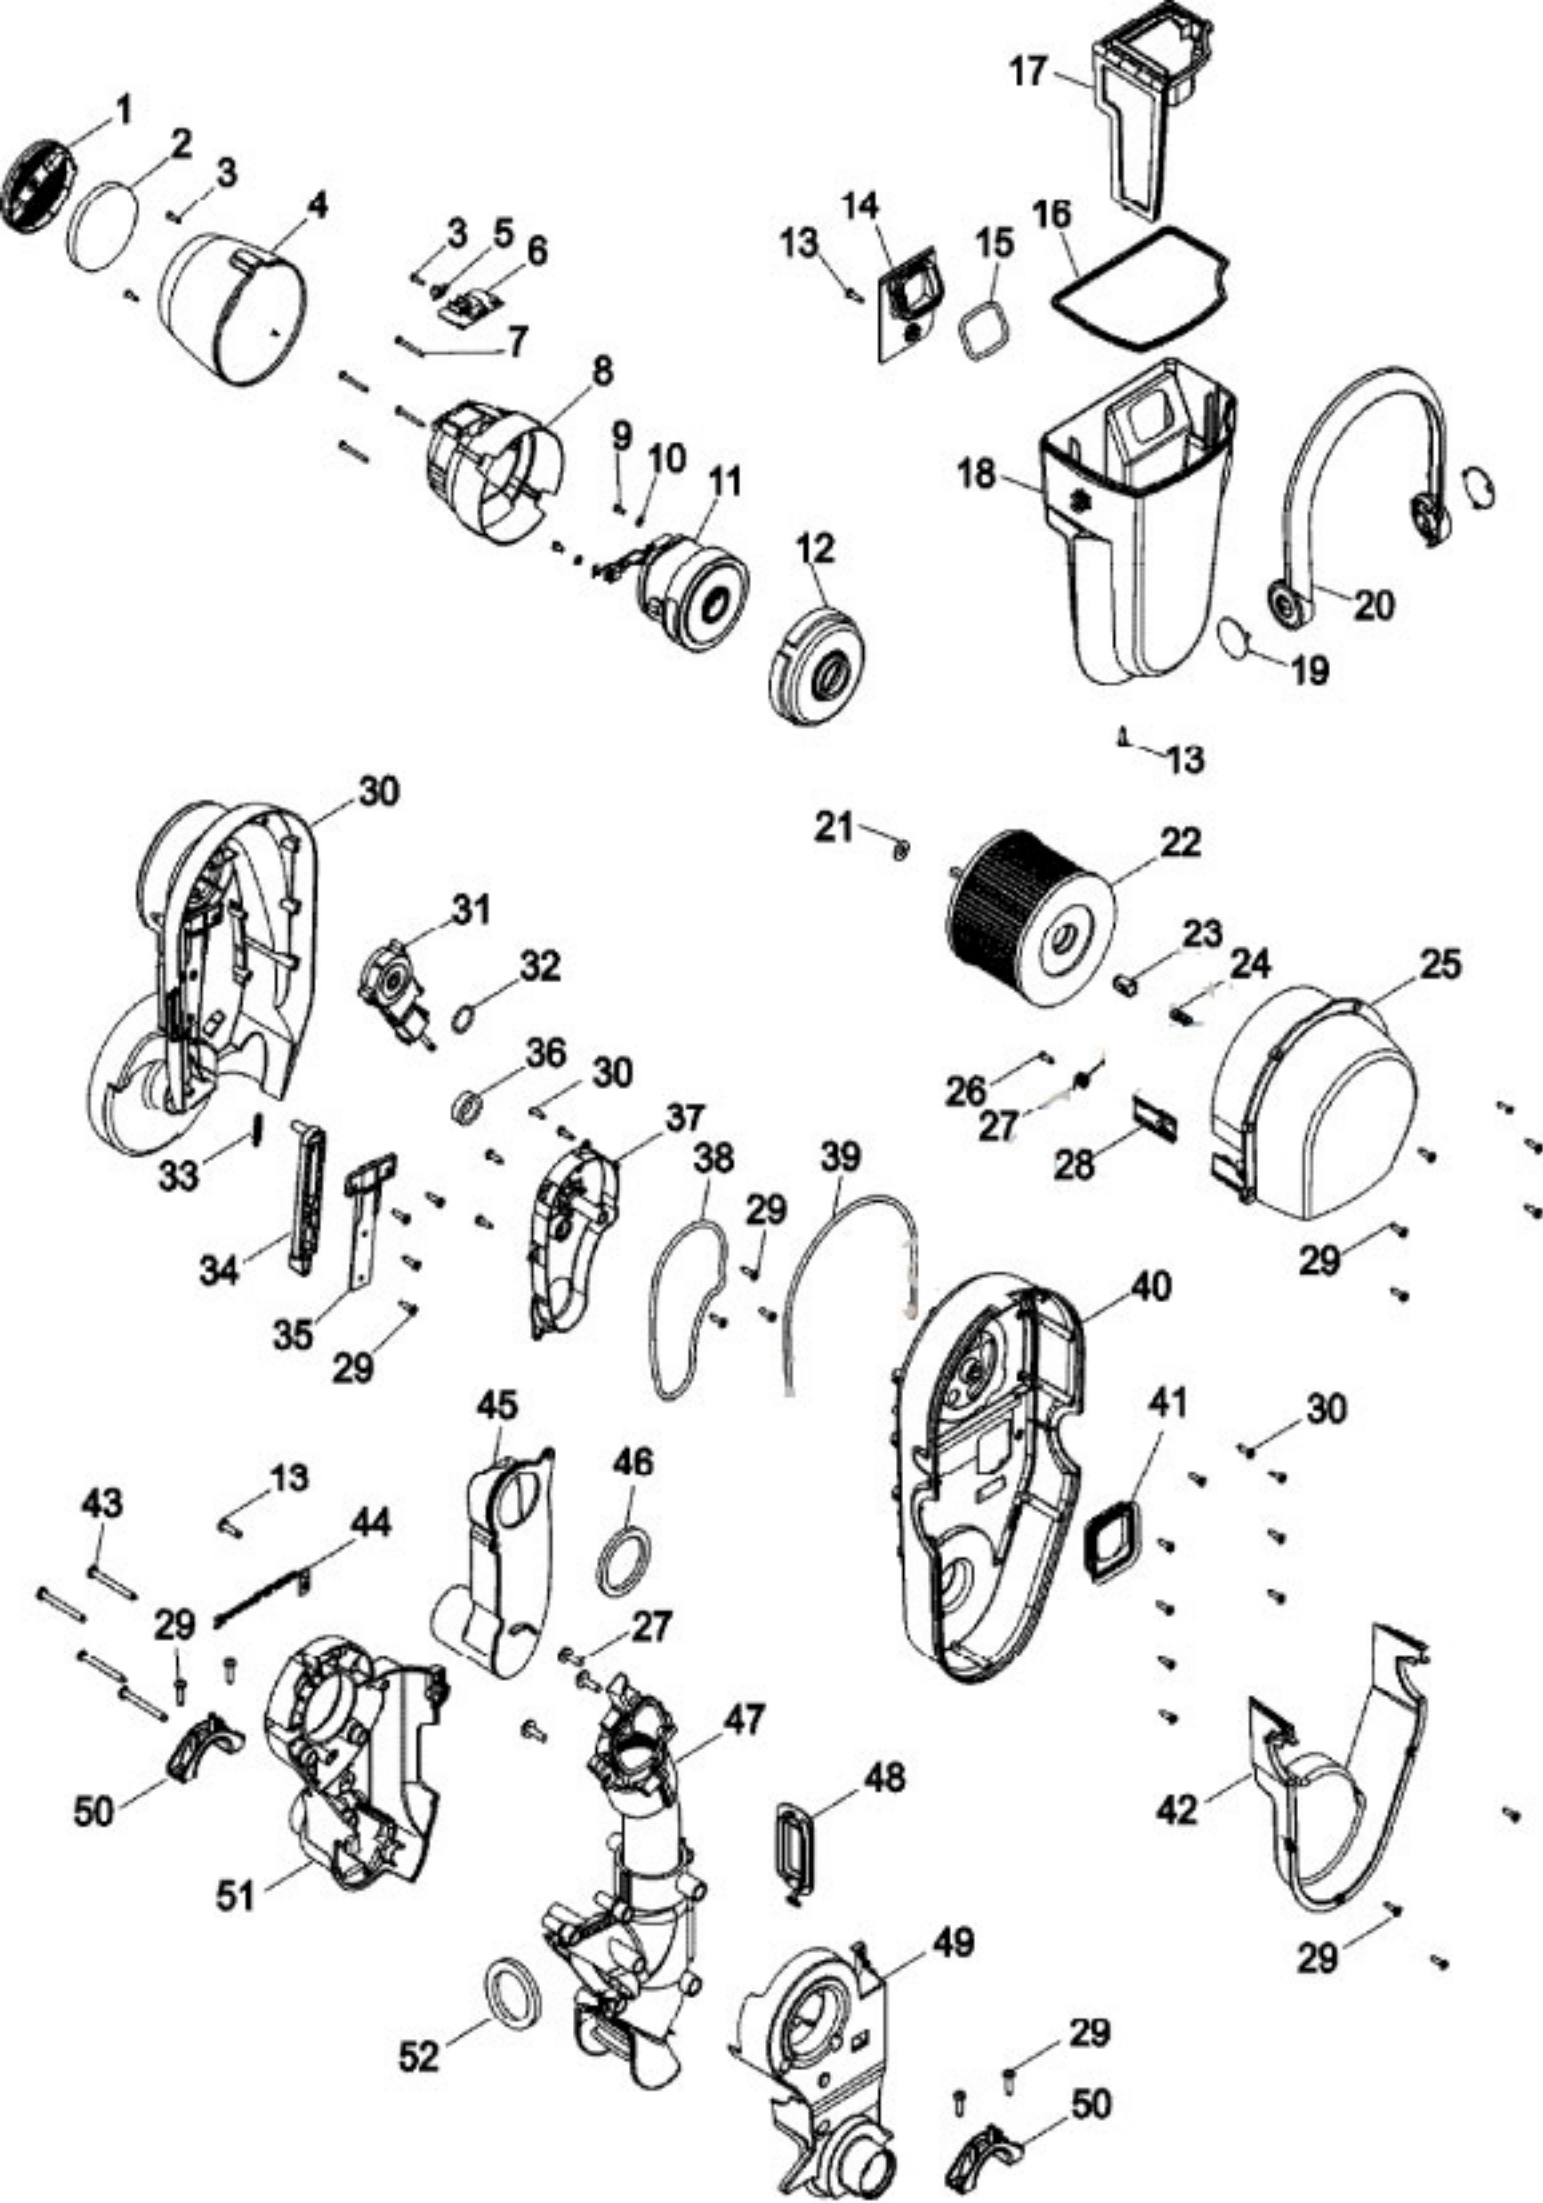

Image	Key	Part Number	Description	Substitution	Qty.
1	33	92001201	PCB - POWER/MICRO ASSY		1
1	34	92001205	PVT RETAINER PIN		2
1	35	92001208	UPPER PIVOT ROD		1
1	37	92001204	PVT RETAINER - UPPER		2
1	38	92001184	UPPR PVT HSNQ		1
1	39	92001191	BUSHING-UPPER PIVOT		1
1	40	92001190	BUSHING-MIDDLE PIVOT		1
1	41	92001203	PVT RETAINER - MIDDLE		1
1	42	92001207	RELEASE PIN RETAINER		1
1	43	92001160	SPRING -TENSION		1
1	44	92001206	RELEASE PIN		1

Image	Key	Part Number	Description	Substitution	Qty.
1	1	92001111	FINAL FILTER RETAIN-SERVICE		1
1	2	92001109	FINAL FILTER		1
1	3	21447235	SCREW SELF TAPPING		3
1	4	92001103	MOTOR COVER-AFH		1
1	5	92001112	RETAIN CIRCUIT BRD		1
1	6	92001234	WIRE HARN-POWER/TRIAC		1
1	6	92001108	PCB - TRIAC ASSY		1
1	7	21447121	SCREW		4
1	8	92001104	MOTOR MOUNT-SUCTION		1
1	9	92001106	SCREW MACHINE #10-32		2
1	10	92001105	WASHER		2
1	11	92001107	MOTOR - SUCTION		1
1	12	92001110	MOTOR SEAL		1
1	13	21447235	SCREW SELF TAPPING		3
1	14	92001138	DUCT - DIRT CUP		1
1	15	92001139	SEAL - DUCT DIRT CUP		1
1	16	92001140	SEAL - 20.438 IN		1
1	17	92001137	PRE FLTR BODY ASY		1
1	18	92001141	DIRT CUP - COMPLETE		1
1	19	92001143	DIRTCUP HANDLE COVER		2
1	20	92001142	DIRT CUP HANDLE		1
1	21	92001144	THRUST WASHER		1
1	22	92001146	PRIMARY FILTER ASSEMBLY		1
1	23	92001159	THRUST BUTTON		1
1	24	92001147	SPRING - COMPRESSION		1
1	25	92001148	FILTER HOUSING ASY		1
1	26	21447223	SCREW-SELF TAPPING		1
1	27	92001147	SPRING - COMPRESSION		1
1	28	92001149	SPRING RETAINER		1
1	29	017001FW	SCREW		27
1	30	93001964	ACTUATOR MAGNET		2
1	30	92001154	MAIN PVT HSG ASY-RIGHT		1
1	31	92001155	PRIMARY FILTER TRANS		1
1	32	90001195	O-RING		1
1	32	92001160	SPRING TENSION		1