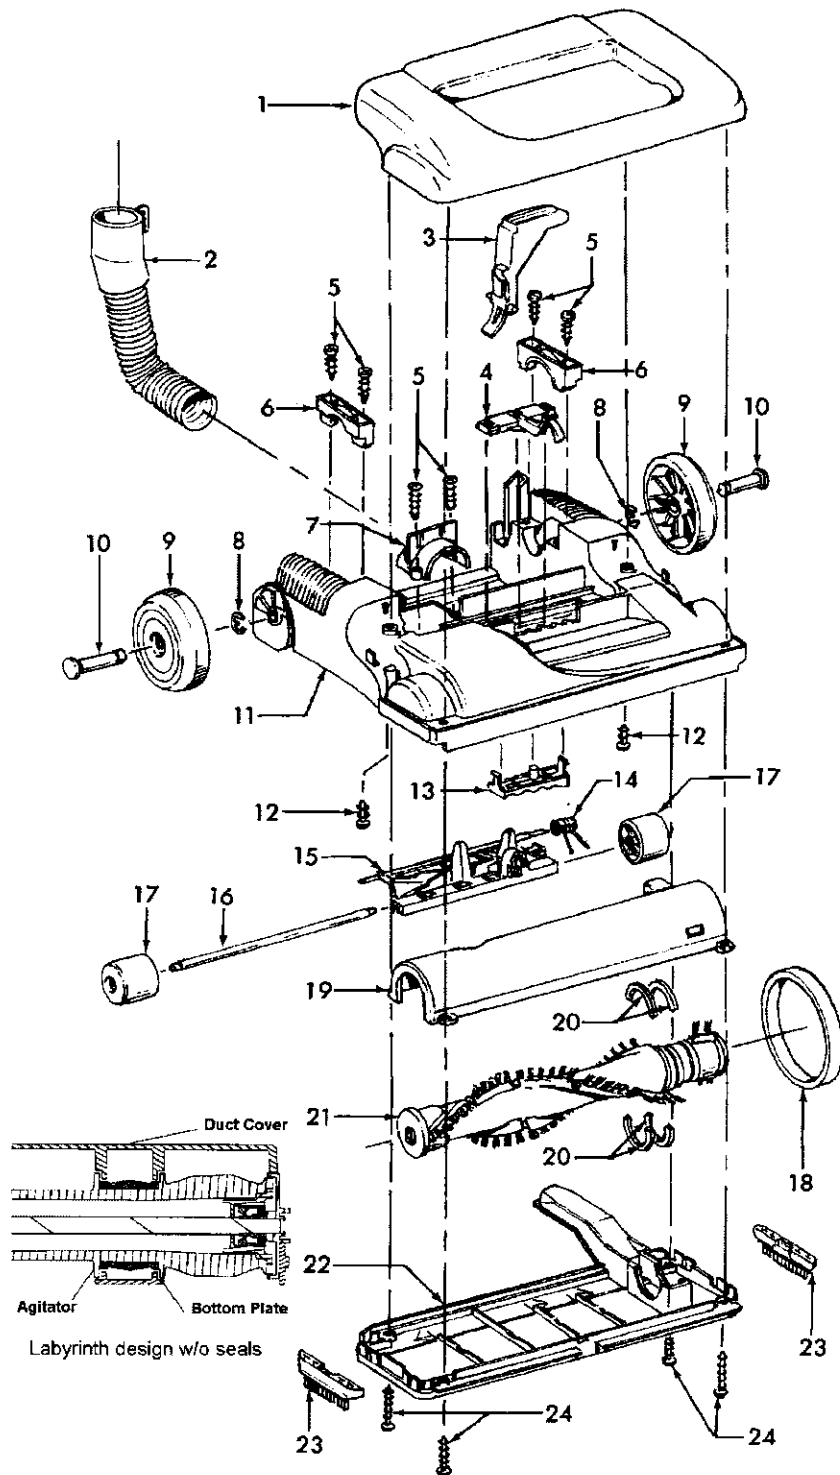

U5140-900
UH30015
UH30030HD

PART LISTING

ITEM	PART NUMBER	MODELS TO FIT	PART DESCRIPTION
1	92001062	U5140-900	HOOD / NOZZLE COVER - CATALINA BLUE
	37253A94	UH30015	HOOD / NOZZLE COVER - ARTIC WHITE
	37253A99	UH30030HD	HOOD / NOZZLE COVER - CRIMSON
2	43431005	ALL	HOSE DOOR ASSEMBLY
3	38458043	ALL	HANDLE RELEASE LEVER - BLACK
4	40309004	ALL	NOZZLE ADJUSTMENT LEVER & CAM KIT
5	21447072	ALL	SCREW
6	36131094	ALL	TRUNNION COVER
7	36171044	ALL	HOSE CLAMP
8	160017--	ALL	LOCK RING
9	38522077	U5140-900	REAR WHEEL
	38522111	UH30015, UH30030HD	REAR WHEEL - SHADOW GRAY
10	32434007	ALL	REAR AXLE
11	92001061	ALL	MAIN BODY NOZZLE BASE WITH GUARD
12	21447228	ALL	SCREW - SELF TAPPING
13	ORDER #4	ALL	ADJUSTMENT LEVER / CAM KIT
14	38355010	ALL	TORSION SPRING
15	43248064	ALL	FRONT WHEEL ASSEMBLY COMPLETE
	36432027	ALL	FRONT WHEEL SUPPORT
16	32541007	ALL	WHEEL SHAFT
17	38521009	ALL	FRONT WHEEL
18	38528033	ALL	BELT
19	40309026	ALL	BOTTOM PLATE AND DUCT ASSEMBLY
20	38781053	ALL	AGITATOR PULLY SEAL
21	48414132	ALL	AGITATOR / BRUSH ROLL - 15" WOODEN
22	ORDER #19	ALL	BOTTOM PLATE AND DUCT ASSEMBLY
23	36235089	ALL	FURNITURE GUARD FILLER
24	21447121	ALL	SCREW