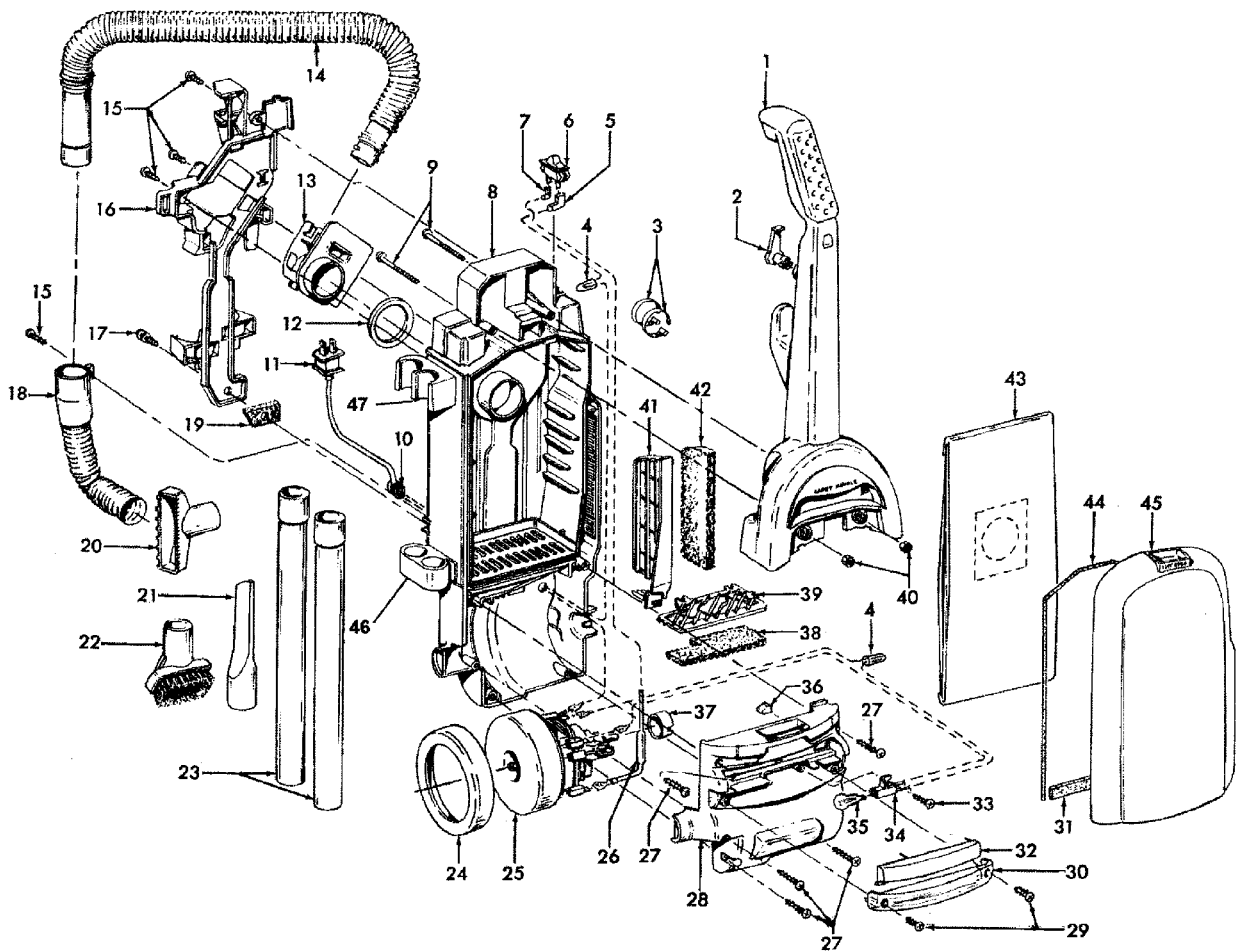

U5140-900
UH30015
UH30030HD
UH30005CA

PART LISTING

ITEM	PART NUMBER	MODELS TO FIT	PART DESCRIPTION
1	48663206	U5140-900	HANDLE ASSEMBLY - BLACK
	39466136	UH30015, UH30030HD	HANDLE ASSEMBLY - SHADOW GRAY
2	39442048	ALL	CORD WRAP - MAGNESIUM GRAY
3	27479307	ALL	CABLE TIE
4	27618508	ALL	WIRE CONNECTOR
5	N.A.	ALL	TERMINAL
6	28161067	ALL	SWITCH
	40309033	ALL	SWITCH KIT - ORDER 28161067 / 49811075 / 018972--
7	N.A	ALL	TERMINAL
8	37259026	U5140-900	UPPER/BACK HOUSING - BLACK
	37259033	UH30015, UH30030HD	UPPER/BACK HOUSING - SHADOW GRAY
9	40201149	ALL	HANDLE HARDWARE ASSEMBLY SCREWS
10	27482230	ALL	STRAIN RELIEF
11	46383334	ALL	POWER CORD - 35'
12	31178017	ALL	HOSE CONNECTOR GASKET
13	38641005	ALL	DIRT DUCT
14	43434248	ALL	HOSE ASSEMBLY COMPLETE
15	21447242	ALL	SCREW - SELF TAPPING
16	92001070	U5140-900	TOOL/HOSE HOLDER
	36433263	UH30015, UH30030HD	TOOL/HOSE HOLDER - SHADOW GRAY
17	23149002	ALL	SCREW - SELF TAPPING
18	43431005	ALL	HOSE DOOR ASSEMBLY
19	34311004	ALL	WIRE OPENING SEAL
20	38614044	ALL	FURNITURE NOZZLE
21	38617027	ALL	CREVICE TOOL
22	43414197	ALL	DUSTING BRUSH ASSEMBLY - BLACK
23	38634078	ALL	EXTENSION TUBE
24	36322037	ALL	MOTOR MOUNT - LARGE
25	27212057	ALL	MOTOR ASSEMBLY COMPLETE
	90001206	ALL	FAN
	41311017	ALL	MOTOR BRUSH
26	28382086	ALL	THERMAL PROTECTOR
27	21447230	ALL	SCREW - SELF TAPPING
28	37196158	ALL	MOTOR COVER
29	21447228	ALL	SCREW - SELF TAPPING