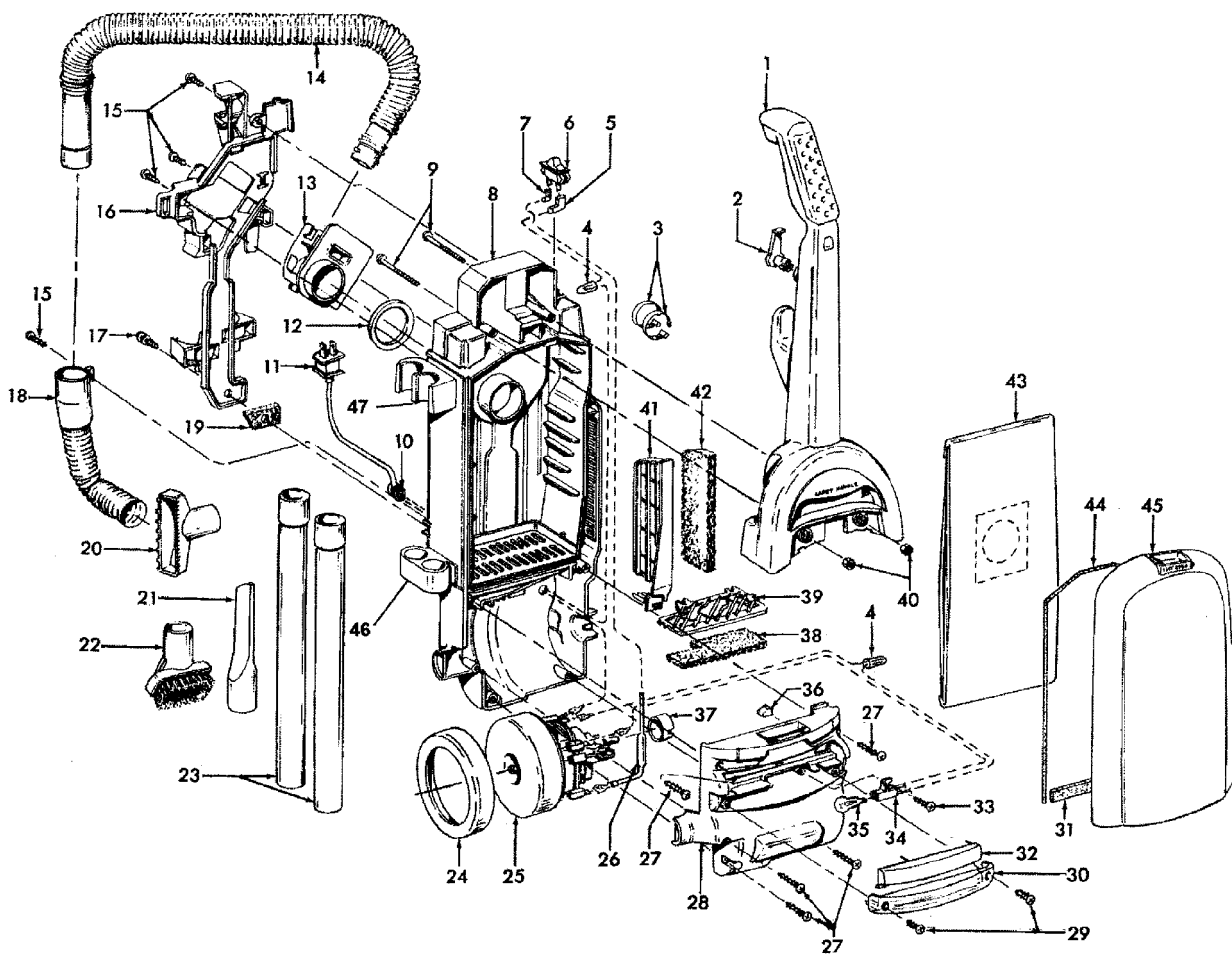

----- Manual continues below -----

U5140-900
UH30015
UH30030HD
UH30005CA

PART LISTING

ITEM	PART NUMBER	MODELS TO FIT	PART DESCRIPTION
1	48663206	U5140-900	HANDLE ASSEMBLY - BLACK
	39466136	UH30015, UH30030HD	HANDLE ASSEMBLY - SHADOW GRAY
2	39442048	ALL	CORD WRAP - MAGNESIUM GRAY
3	27479307	ALL	CABLE TIE
4	27618508	ALL	WIRE CONNECTOR
5	N.A.	ALL	TERMINAL
6	28161067	ALL	SWITCH
	40309033	ALL	SWITCH KIT - ORDER 28161067 / 49811075 / 018972--
7	N.A	ALL	TERMINAL
8	37259026	U5140-900	UPPER/BACK HOUSING - BLACK
	37259033	UH30015, UH30030HD	UPPER/BACK HOUSING - SHADOW GRAY
9	40201149	ALL	HANDLE HARDWARE ASSEMBLY SCREWS
10	27482230	ALL	STRAIN RELIEF
11	46383334	ALL	POWER CORD - 35'
12	31178017	ALL	HOSE CONNECTOR GASKET
13	38641005	ALL	DIRT DUCT
14	43434248	ALL	HOSE ASSEMBLY COMPLETE
15	21447242	ALL	SCREW - SELF TAPPING
16	92001070	U5140-900	TOOL/HOSE HOLDER
	36433263	UH30015, UH30030HD	TOOL/HOSE HOLDER - SHADOW GRAY
17	23149002	ALL	SCREW - SELF TAPPING
18	43431005	ALL	HOSE DOOR ASSEMBLY
19	34311004	ALL	WIRE OPENING SEAL
20	38614044	ALL	FURNITURE NOZZLE
21	38617027	ALL	CREVICE TOOL
22	43414197	ALL	DUSTING BRUSH ASSEMBLY - BLACK
23	38634078	ALL	EXTENSION TUBE
24	36322037	ALL	MOTOR MOUNT - LARGE
25	27212057	ALL	MOTOR ASSEMBLY COMPLETE
	90001206	ALL	FAN
	41311017	ALL	MOTOR BRUSH
26	28382086	ALL	THERMAL PROTECTOR
27	21447230	ALL	SCREW - SELF TAPPING
28	37196158	ALL	MOTOR COVER
29	21447228	ALL	SCREW - SELF TAPPING