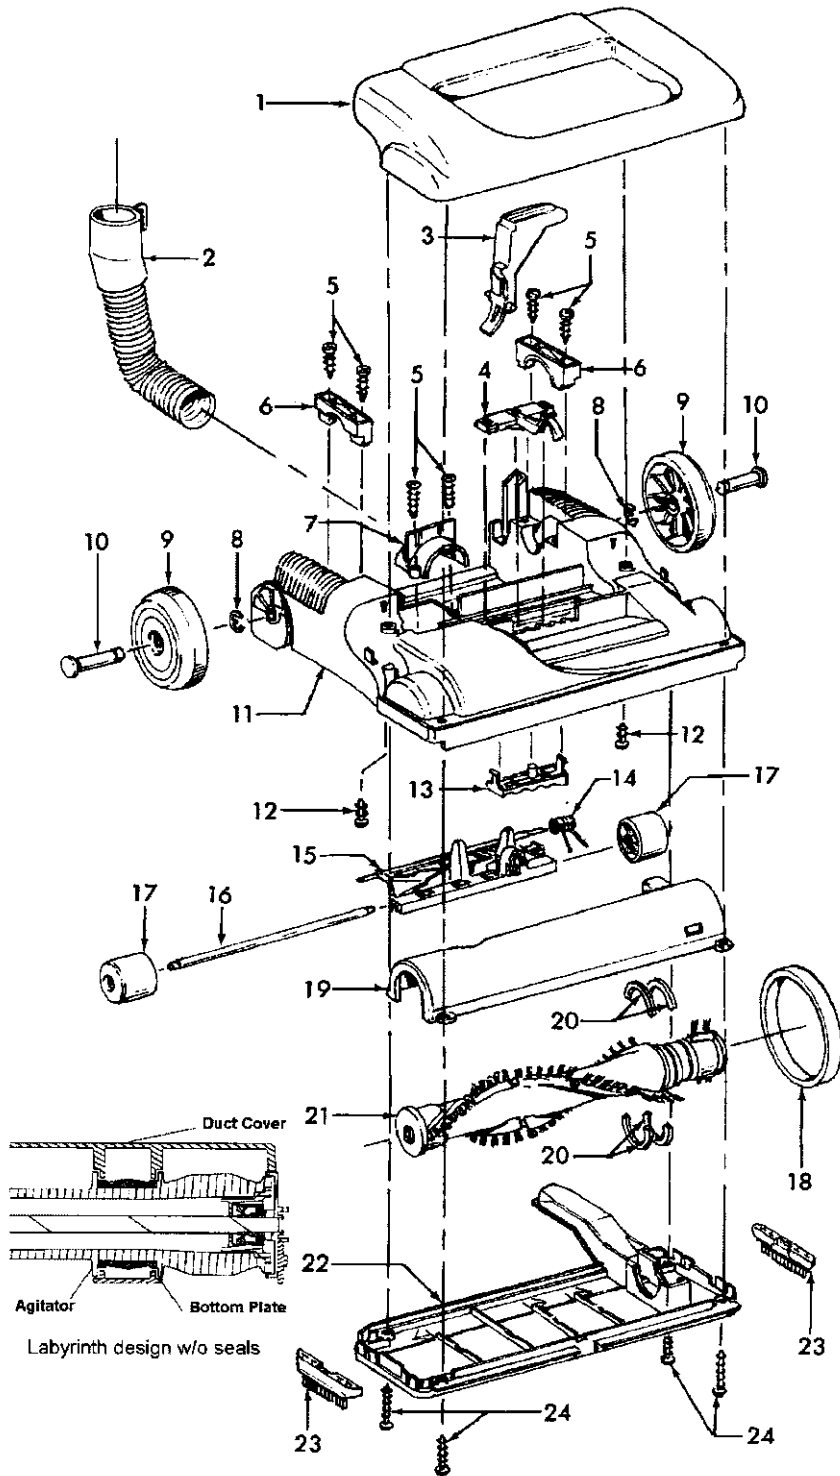

U5140-900
UH30015
UH30030HD

PART LISTING

ITEM	PART NUMBER	MODELS TO FIT	PART DESCRIPTION
1	92001062	U5140-900	HOOD / NOZZLE COVER - CATALINA BLUE
	37253A94	UH30015	HOOD / NOZZLE COVER - ARTIC WHITE
	37253A99	UH30030HD	HOOD / NOZZLE COVER - CRIMSON
2	43431005	ALL	HOSE DOOR ASSEMBLY
3	38458043	ALL	HANDLE RELEASE LEVER - BLACK
4	40309004	ALL	NOZZLE ADJUSTMENT LEVER & CAM KIT
5	21447072	ALL	SCREW
6	36131094	ALL	TRUNNION COVER
7	36171044	ALL	HOSE CLAMP
8	160017--	ALL	LOCK RING
9	38522077	U5140-900	REAR WHEEL
	38522111	UH30015, UH30030HD	REAR WHEEL - SHADOW GRAY
10	32434007	ALL	REAR AXLE
11	92001061	ALL	MAIN BODY NOZZLE BASE WITH GUARD
12	21447228	ALL	SCREW - SELF TAPPING
13	ORDER #4	ALL	ADJUSTMENT LEVER / CAM KIT
14	38355010	ALL	TORSION SPRING
15	43248064	ALL	FRONT WHEEL ASSEMBLY COMPLETE
	36432027	ALL	FRONT WHEEL SUPPORT
16	32541007	ALL	WHEEL SHAFT
17	38521009	ALL	FRONT WHEEL
18	38528033	ALL	BELT
19	40309026	ALL	BOTTOM PLATE AND DUCT ASSEMBLY
20	38781053	ALL	AGITATOR PULLY SEAL
21	48414132	ALL	AGITATOR / BRUSH ROLL - 15" WOODEN
22	ORDER #19	ALL	BOTTOM PLATE AND DUCT ASSEMBLY
23	36235089	ALL	FURNITURE GUARD FILLER
24	21447121	ALL	SCREW