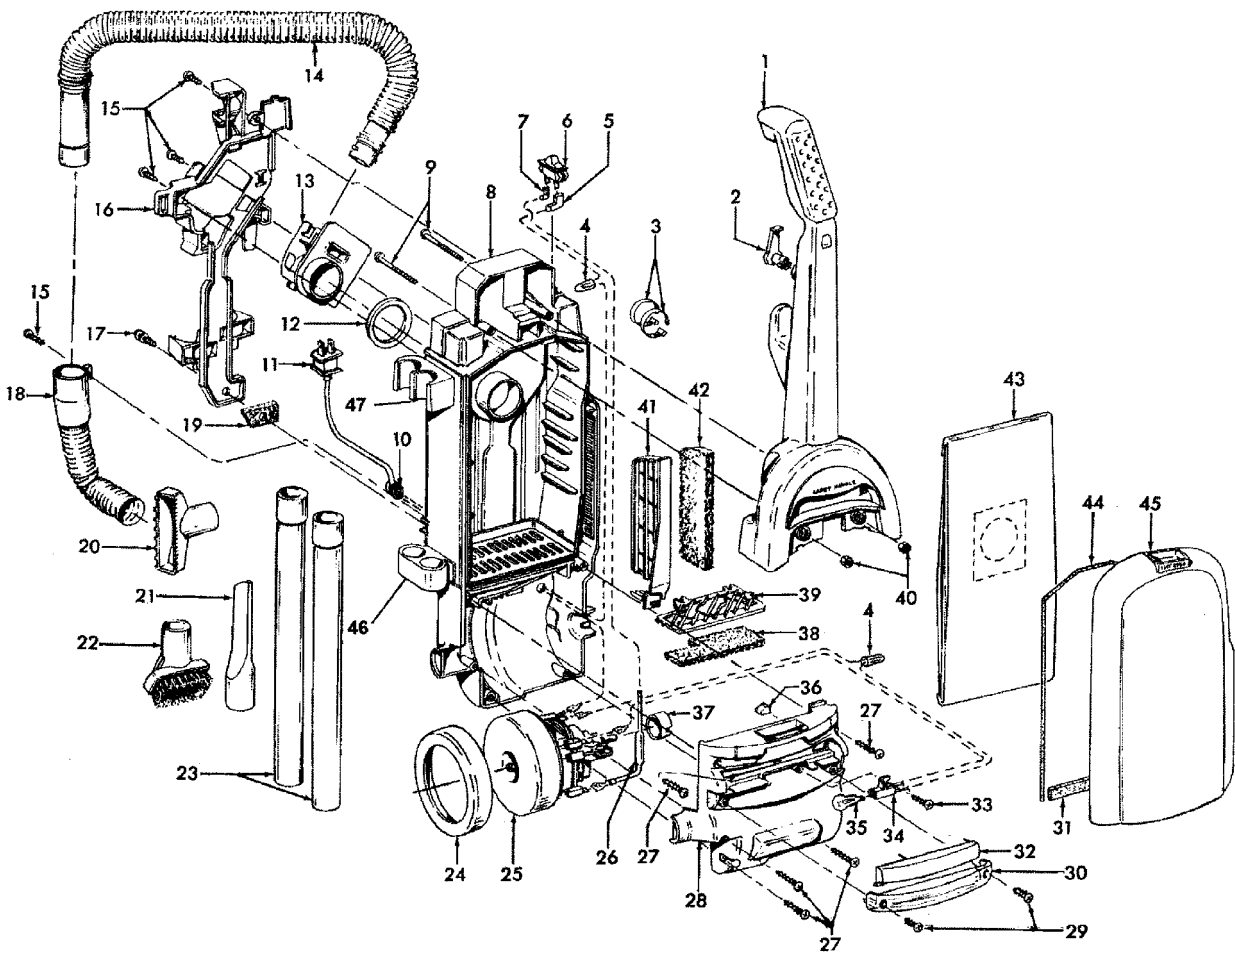

----- Manual continues below -----

U5140-900
UH30015
UH30030HD
UH30005CA

PART LISTING

ITEM	PART NUMBER	MODELS TO FIT	PART DESCRIPTION
1	48663206	U5140-900	HANDLE ASSEMBLY - BLACK
	39466136	UH30015, UH30030HD	HANDLE ASSEMBLY - SHADOW GRAY
2	39442048	ALL	CORD WRAP - MAGNESIUM GRAY
3	27479307	ALL	CABLE TIE
4	27618508	ALL	WIRE CONNECTOR
5	N.A.	ALL	TERMINAL
6	28161067	ALL	SWITCH
	40309033	ALL	SWITCH KIT - ORDER 28161067 / 49811075 / 018972--
7	N.A	ALL	TERMINAL
8	37259026	U5140-900	UPPER/BACK HOUSING - BLACK
	37259033	UH30015, UH30030HD	UPPER/BACK HOUSING - SHADOW GRAY
9	40201149	ALL	HANDLE HARDWARE ASSEMBLY SCREWS
10	27482230	ALL	STRAIN RELIEF
11	46383334	ALL	POWER CORD - 35'
12	31178017	ALL	HOSE CONNECTOR GASKET
13	38641005	ALL	DIRT DUCT
14	43434248	ALL	HOSE ASSEMBLY COMPLETE
15	21447242	ALL	SCREW - SELF TAPPING
16	92001070	U5140-900	TOOL/HOSE HOLDER
	36433263	UH30015, UH30030HD	TOOL/HOSE HOLDER - SHADOW GRAY
17	23149002	ALL	SCREW - SELF TAPPING
18	43431005	ALL	HOSE DOOR ASSEMBLY
19	34311004	ALL	WIRE OPENING SEAL
20	38614044	ALL	FURNITURE NOZZLE
21	38617027	ALL	CREVICE TOOL
22	43414197	ALL	DUSTING BRUSH ASSEMBLY - BLACK
23	38634078	ALL	EXTENSION TUBE
24	36322037	ALL	MOTOR MOUNT - LARGE
25	27212057	ALL	MOTOR ASSEMBLY COMPLETE
	90001206	ALL	FAN
	41311017	ALL	MOTOR BRUSH
26	28382086	ALL	THERMAL PROTECTOR
27	21447230	ALL	SCREW - SELF TAPPING
28	37196158	ALL	MOTOR COVER
29	21447228	ALL	SCREW - SELF TAPPING