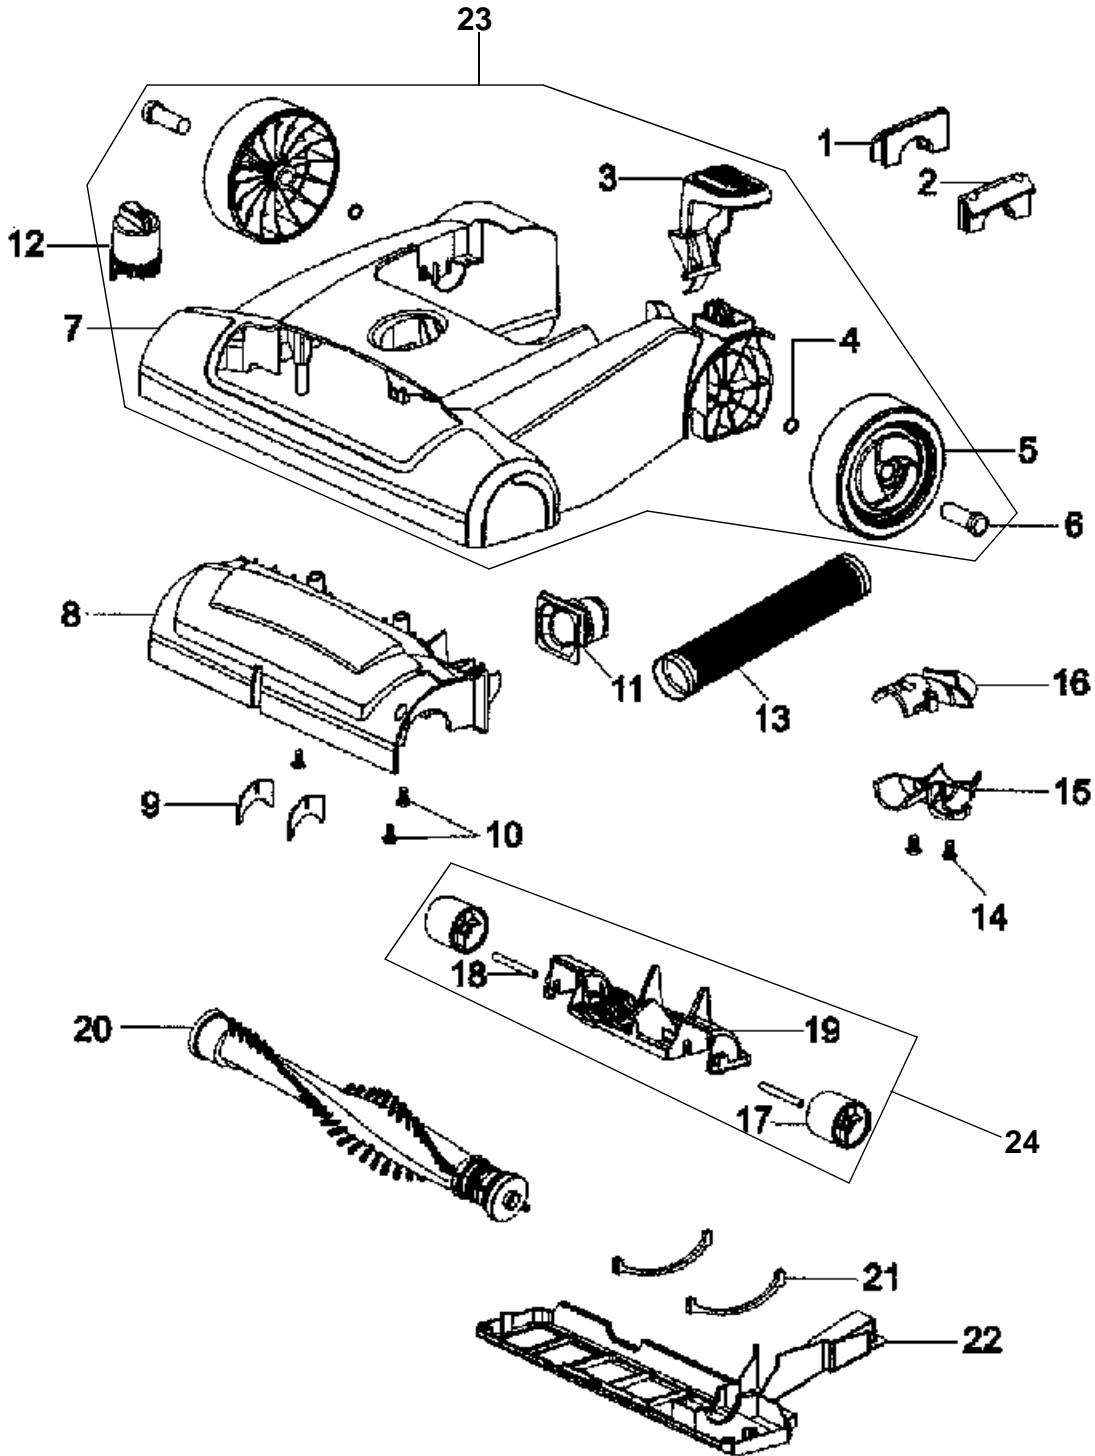

ASSEMBLY SCHEMATIC

MODEL No.

- U5507-900
- U5507-950
- U5509-900
- U5509-950
- U5511-900
- U5512-900
- UH40070
- UH40150HD

PART LISTING

MODEL No.

ITEM	PART NUMBER	MODELS To FIT	PART DESCRIPTION
1	93002113	U5507900, U5509900, UH40070	PIVOT CLAMP / LEFT - IMPERIAL RED
	59157132	U5511900	PIVOT CLAMP / LEFT - PURPLE METALLIC
		U5512900	PIVOT CLAMP / LEFT - LAGOON BLUE METALLIC
2		UH40150HD	PIVOT CLAMP / LEFT - CRIMSON
	93002114	U5507900, U5509900, UH40070	PIVOT CLAMP / RIGHT - IMPERIAL RED
	59157131	U5511900	PIVOT CLAMP / RIGHT - PURPLE METALLIC
3		U5512900	PIVOT CLAMP / RIGHT - LAGOON BLUE METALLIC
		UH40150HD	PIVOT CLAMP / RIGHT - CRIMSON
	93002115	U5507900, UH40070	RELEASE PEDAL - BRIGHT YELLOW
	59157116	U5509900, U5511900, U5512900, UH40150HD	RELEASE PEDAL - SANDSTONE GRAY
4	59155119	ALL	E-CLIP
5	93002112	ALL	REAR WHEEL - BLACK
6	59155086	ALL	REAR WHEEL SHAFT
7	93002111	U5507900, UH40070	NOZZLE COVER ASSEMBLY - IMPERIAL RED
	59157115	U5509900	NOZZLE COVER ASSEMBLY - FERRARI RED
	59157130	U5511900	NOZZLE COVER ASSEMBLY - PURPLE METALLIC
		U5512900	NOZZLE COVER ASSEMBLY - LAGOON BLUE
		UH40150HD	NOZZLE COVER ASSEMBLY - CRIMSON
8	93002122	ALL	BRUSH VIEW WINDOW - CLEAR
9	93002123	ALL	NOZZLE HOUSING SEAL
10	93002128	ALL	SCREW - SELF TAPPING M3 X 8
11	93002116	ALL	LOWER HOSE GUIDE
12	93002119	U5507900, UH40070	HEIGHT ADJUST KNOB - BRIGHT YELLOW
	59157117	U5509900, U5511900, U5512900, UH40150HD	HEIGHT ADJUST KNOB - SANDSTONE GRAY
13	59157021	ALL	LOWER HOSE
14	59157036	ALL	SCREW - SELF TAPPING - 3MM X 16MM
15	93002118	ALL	LOWER HOSE HOLDER - BOTTOM
16	93002117	ALL	LOWER HOSE HOLDER - TOP
17	59155082	ALL	FRONT ROLLER WHEEL - ORDER 93002571
18	93002121	ALL	FRONT ROLLER WHEEL SHAFT

U5507-900
U5507-950
U5509-900
U5509-950
U5511-900
U5512-900
UH40070
UH40150HD