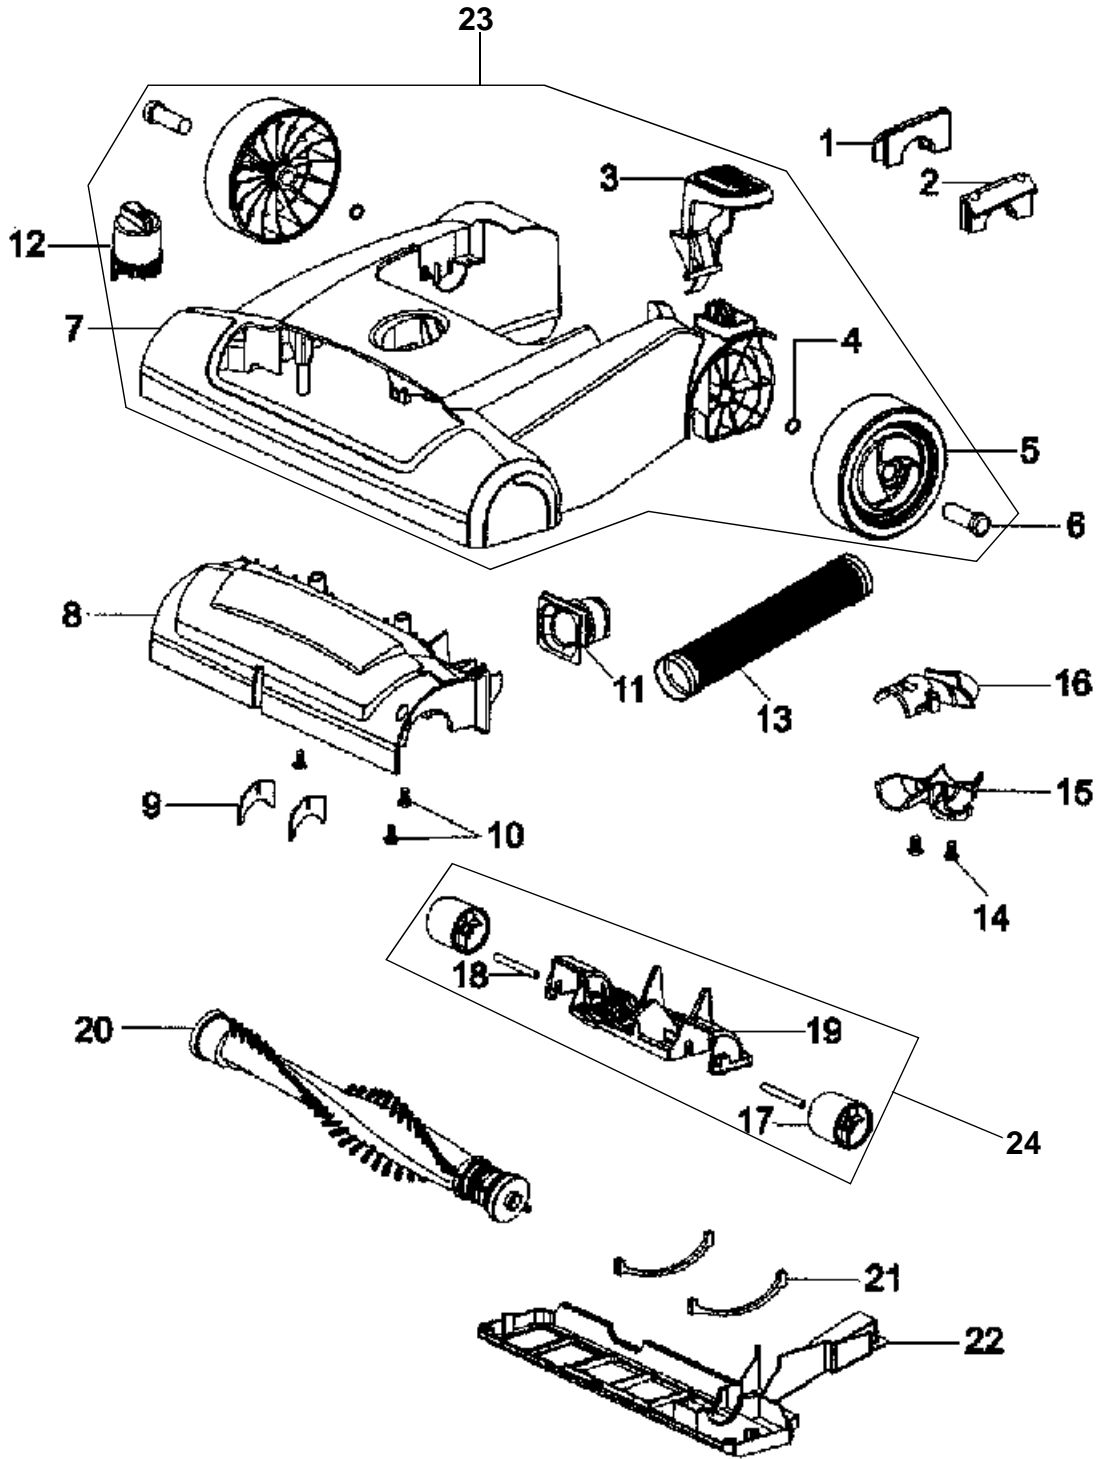

ASSEMBLY SCHEMATIC

MODEL NO.

- U5507-900
- U5507-950
- U5509-900
- U5509-950
- U5511-900
- U5512-900
- UH40070
- UH40150H

PART LISTING

ITEM	PART NUMBER	MODELS TO FIT	PART DESCRIPTION
1	93002113	U5507900, U5509900, UH40070	PIVOT CLAMP / LEFT - IMPERIAL RED
	59157132	U5511900	PIVOT CLAMP / LEFT - PURPLE METALLIC
		U5512900	PIVOT CLAMP / LEFT - LAGOON BLUE METALLIC
		UH40150HD	PIVOT CLAMP / LEFT - CRIMSON
2	93002114	U5507900, U5509900, UH40070	PIVOT CLAMP / RIGHT - IMPERIAL RED
	59157131	U5511900	PIVOT CLAMP / RIGHT - PURPLE METALLIC
		U5512900	PIVOT CLAMP / RIGHT - LAGOON BLUE METALLIC
		UH40150HD	PIVOT CLAMP / RIGHT - CRIMSON
3	93002115	U5507900, UH40070	RELEASE PEDAL - BRIGHT YELLOW
	59157116	U5509900, U5511900, U5512900, UH40150HD	RELEASE PEDAL - SANDSTONE GRAY
4	59155119	ALL	E-CLIP
5	93002112	ALL	REAR WHEEL - BLACK
6	59155086	ALL	REAR WHEEL SHAFT
7	93002111	U5507900, UH40070	NOZZLE COVER ASSEMBLY - IMPERIAL RED
	59157115	U5509900	NOZZLE COVER ASSEMBLY - FERRARI RED
	59157130	U5511900	NOZZLE COVER ASSEMBLY - PURPLE METALLIC
		U5512900	NOZZLE COVER ASSEMBLY - LAGOON BLUE
		UH40150HD	NOZZLE COVER ASSEMBLY - CRIMSON
8	93002122	ALL	BRUSH VIEW WINDOW - CLEAR
9	93002123	ALL	NOZZLE HOUSING SEAL
10	93002128	ALL	SCREW - SELF TAPPING M3 X 8
11	93002116	ALL	LOWER HOSE GUIDE
12	93002119	U5507900, UH40070	HEIGHT ADJUST KNOB - BRIGHT YELLOW
	59157117	U5509900, U5511900, U5512900, UH40150HD	HEIGHT ADJUST KNOB - SANDSTONE GRAY
13	59157021	ALL	LOWER HOSE
14	59157036	ALL	SCREW - SELF TAPPING - 3MM X 16MM
15	93002118	ALL	LOWER HOSE HOLDER - BOTTOM
16	93002117	ALL	LOWER HOSE HOLDER - TOP
17	59155082	ALL	FRONT ROLLER WHEEL - ORDER 93002571
18	93002121	ALL	FRONT ROLLER WHEEL SHAFT

MODEL NO.

U5507-900
U5507-950
U5509-900
U5509-950
U5511-900
U5512-900
UH40070
UH40150H