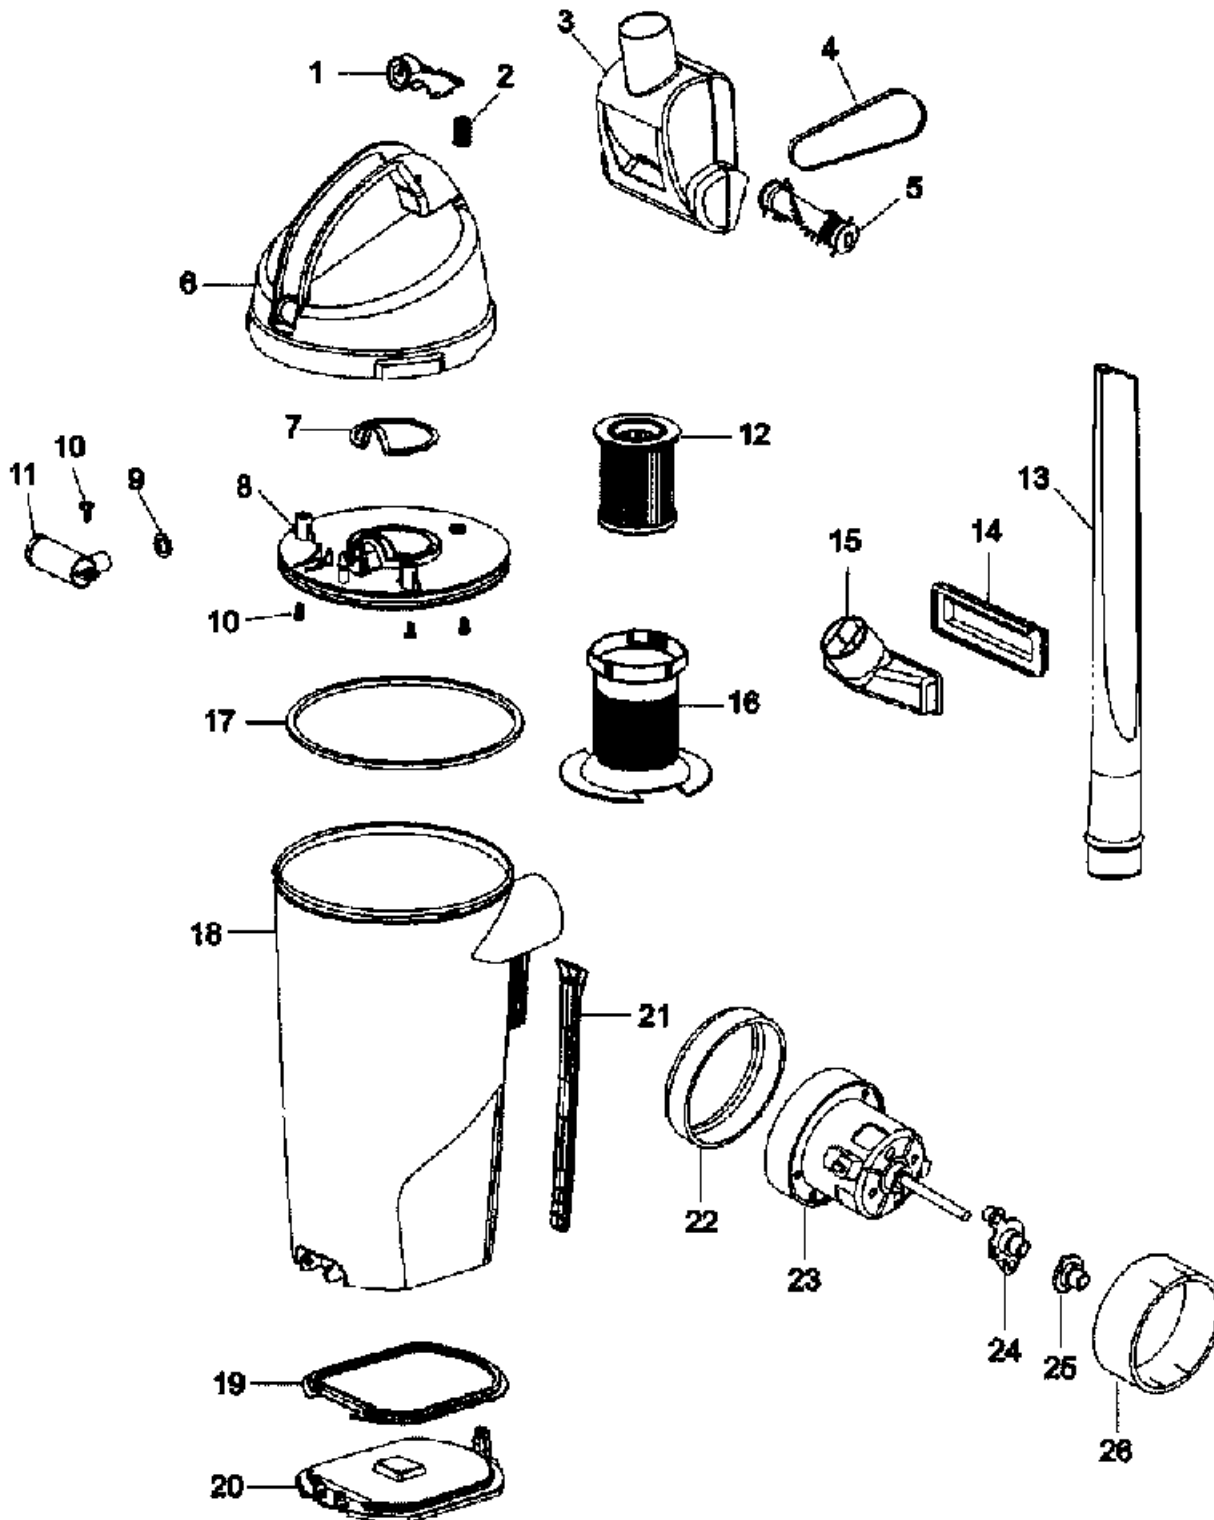

ASSEMBLY SCHEMATIC

MODEL No.

- U5507-900
- U5507-950
- U5509-900
- U5509-950
- U5511-900
- U5512-900
- UH40070
- UH40150HD

PART LISTING

MODEL No.

ITEM	PART NUMBER	MODELS TO FIT	PART DESCRIPTION
1	93002091	U5507900, UH40070	DIRT CUP LID LATCH - BRIGHT YELLOW
	59157113	U5509900, U5511900, U5512900, UH40150HD	DIRT CUP LID LATCH - SANDSTONE GRAY
2	93002092	ALL	SPRING - DIRT CUP LATCH
3	59157029	ALL	TURBINE TOOL ASSEMBLY - DARK CHARCOAL
4	59157045	ALL	TURBINE TOOL BELT
5	59157035	ALL	TURBINE TOOL BRUSH ROLL ASSEMBLY
6	93002093	U5507900, UH40070	DIRT CUP LID - IMPERIAL RED
	59157112	U5509900	DIRT CUP LID - FERRARI RED METALLIC
	59151729	U5511900	DIRT CUP LID - PURPLE METALLIC
		U5512900	DIRT CUP LID - LAGOON BLUE METALLIC
		UH40150HD	DIRT CUP LID - CRIMSON
7	93002094	ALL	DIRT CUP LID SEAL
8	93002095	U5507900, U5509900, UH40070, UH40150HD	DIRT CUP LID PLATE
	59157133	U5511900	DIRT CUP LID PLATE
		U5512900	DIRT CUP LID PLATE
9	93002103	ALL	INDICATOR SEAL
10	59157036	ALL	SCREW - 3MM X 16MM
11	93002102	ALL	INDICATOR ASSEMBLY
12	59157055	ALL	FILTER ASSEMBLY - DIRT CUP
13	59157086	ALL	CREVICE TOOL - BLACK
14	93002109	ALL	BRUSH ASSEMBLY FRAME
15	59157093	ALL	UPHOLSTERY TOOL - BLACK
16	93002097	U5507900, UH40070	FILTER FRAME - BRIGHT YELLOW
	59157114	U5509900, U5511900, U5512900, UH40150HD	FILTER FRAME - SANDSTONE GRAY
17	93002096	ALL	DIRT CUP LID SEAL
18	93002098	ALL	DIRT CUP / DUST TANK - CLEAR
19	93002100	ALL	DIRT CUP BOTTOM SEAL
20	93002101	ALL	DIRT CUP DOOR
21	93002099	ALL	DIRT CUP DOOR RELEASE BUTTON
22	93002104	ALL	MOTOR MOUNT

U5507-900
U5507-950
U5509-900
U5509-950
U5511-900
U5512-900
UH40070
UH40150HD