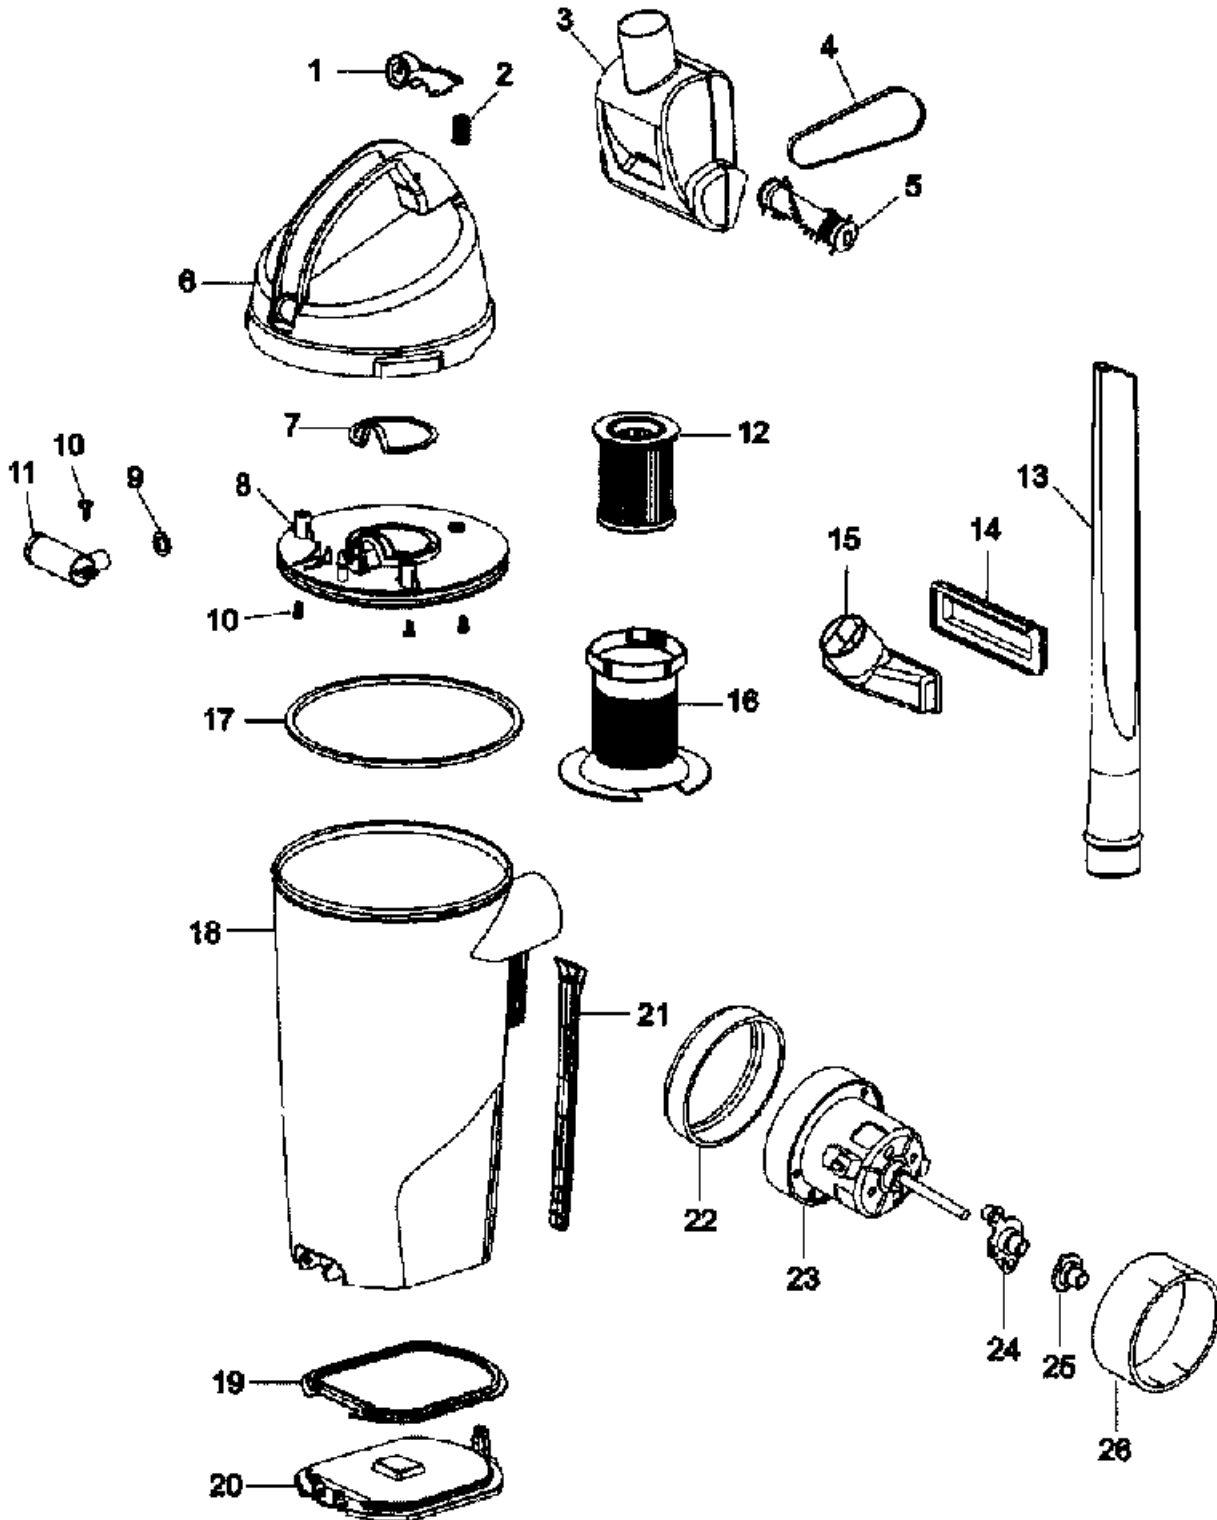

ASSEMBLY SCHEMATIC

MODEL NO.

U5507-900

U5507-950

U5509-900

U5509-950

U5511-900

U5512-900

UH40070

UH40150H

PART LISTING

MODEL No.

ITEM	PART NUMBER	MODELS TO FIT	PART DESCRIPTION
1	93002091	U5507900, UH40070	DIRT CUP LID LATCH - BRIGHT YELLOW
	59157113	U5509900, U5511900, U5512900, UH40150HD	DIRT CUP LID LATCH - SANDSTONE GRAY
2	93002092	ALL	SPRING - DIRT CUP LATCH
3	59157029	ALL	TURBINE TOOL ASSEMBLY - DARK CHARCOAL
4	59157045	ALL	TURBINE TOOL BELT
5	59157035	ALL	TURBINE TOOL BRUSH ROLL ASSEMBLY
6	93002093	U5507900, UH40070	DIRT CUP LID - IMPERIAL RED
	59157112	U5509900	DIRT CUP LID - FERRARI RED METALLIC
	59151729	U5511900	DIRT CUP LID - PURPLE METALLIC
		U5512900	DIRT CUP LID - LAGOON BLUE METALLIC
		UH40150HD	DIRT CUP LID - CRIMSON
7	93002094	ALL	DIRT CUP LID SEAL
8	93002095	U5507900, U5509900, UH40070, UH40150HD	DIRT CUP LID PLATE
	59157133	U5511900	DIRT CUP LID PLATE
		U5512900	DIRT CUP LID PLATE
9	93002103	ALL	INDICATOR SEAL
10	59157036	ALL	SCREW - 3MM X 16MM
11	93002102	ALL	INDICATOR ASSEMBLY
12	59157055	ALL	FILTER ASSEMBLY - DIRT CUP
13	59157086	ALL	CREVICE TOOL - BLACK
14	93002109	ALL	BRUSH ASSEMBLY FRAME
15	59157093	ALL	UPHOLSTERY TOOL - BLACK
16	93002097	U5507900, UH40070	FILTER FRAME - BRIGHT YELLOW
	59157114	U5509900, U5511900, U5512900, UH40150HD	FILTER FRAME - SANDSTONE GRAY
17	93002096	ALL	DIRT CUP LID SEAL
18	93002098	ALL	DIRT CUP / DUST TANK - CLEAR
19	93002100	ALL	DIRT CUP BOTTOM SEAL
20	93002101	ALL	DIRT CUP DOOR
21	93002099	ALL	DIRT CUP DOOR RELEASE BUTTON
22	93002104	ALL	MOTOR MOUNT

U5507-900
U5507-950
U5509-900
U5509-950
U5511-900
U5512-900
UH40070
UH40150H