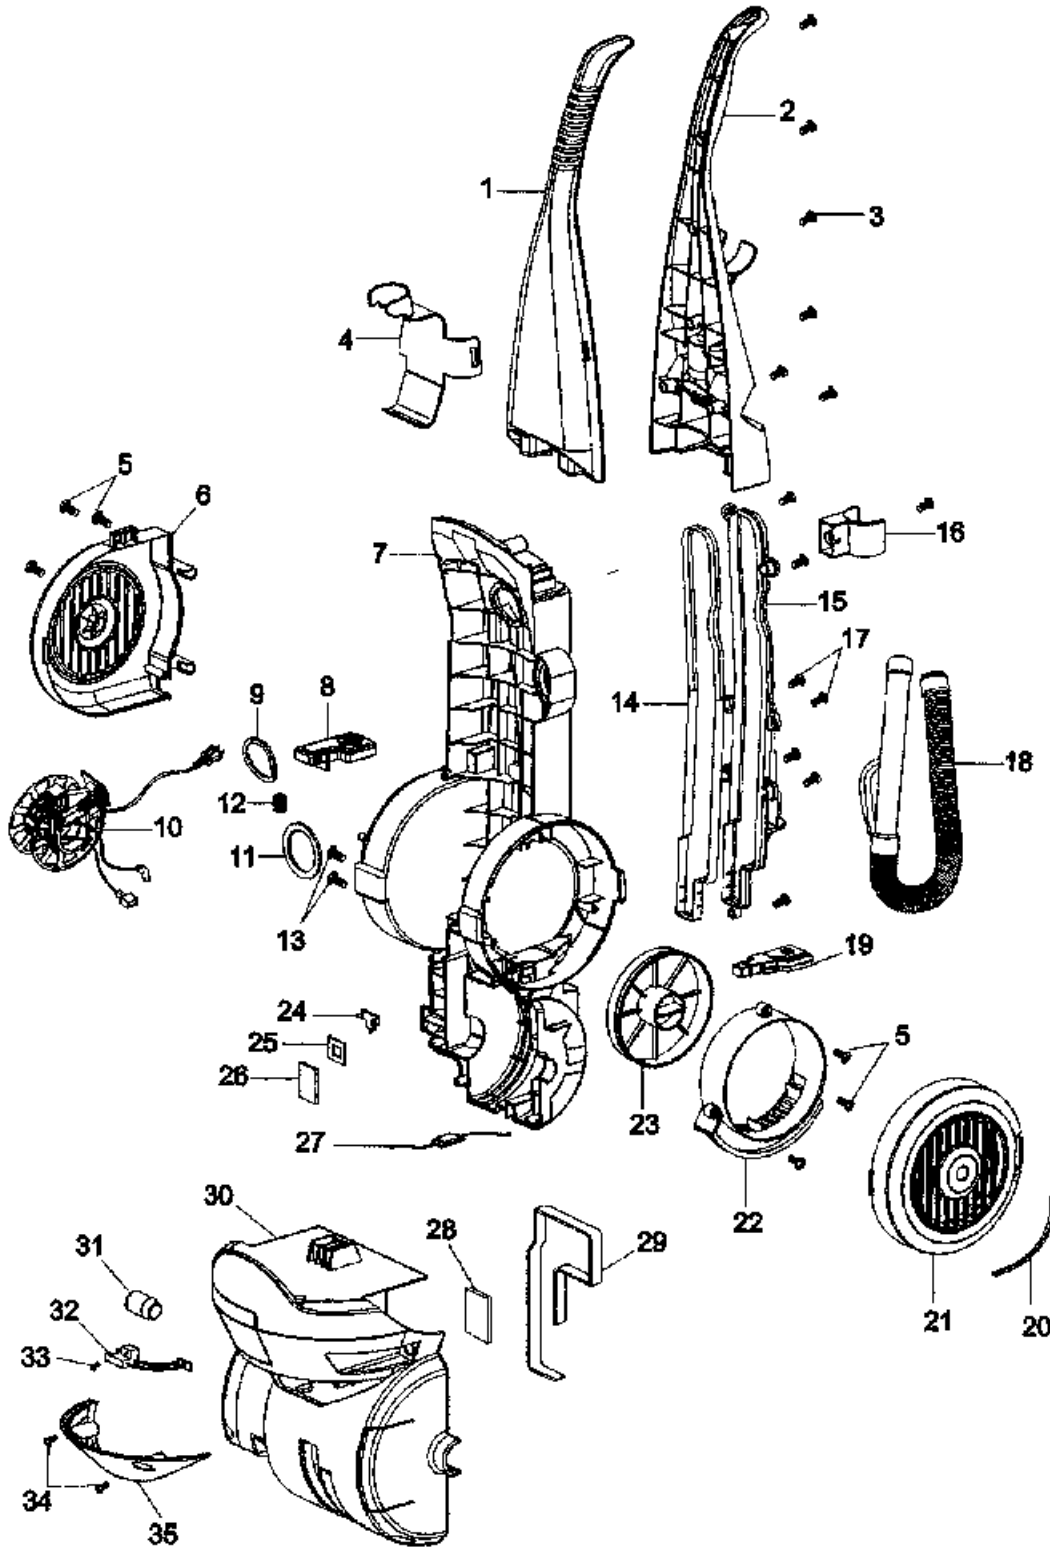

ASSEMBLY SCHEMATIC

MODEL No.

- U5507-900
- U5507-950
- U5509-900
- U5509-950
- U5511-900
- U5512-900
- UH40070
- UH40150HD

PART LISTING

ITEM	PART NUMBER	MODELS TO FIT	PART DESCRIPTION
1	93002065	U5507900, UH40070	UPPER HANDLE / FRONT - IMPERIAL RED
	59157109	U5509900	UPPER HANDLE / FRONT - FERRARI RED METALLIC
	59157127	U5511900	UPPER HANDLE / FRONT - PURPLE METALLIC
	59157139	U5512900	UPPER HANDLE / FRONT - LAGOON BLUE METALLIC
		UH40150HD	UPPER HANDLE / FRONT - CRIMSON
2	93002066	ALL	UPPER HANDLE / BACK - BLACK
3	59134089	ALL	BODY SCREW - 20MM X 40MM
4	93002067	U5507900, U5509900, U5511900, UH40150HD	ACCESSORY HOLDER - MAGNESIUM GRAY
	59157141	U5512900	ACCESSORY HOLDER - MAGNESIUM GRAY
5	93001579	ALL	SCREW - 4MM X 16MM - ZINC PLATED
6	59157006	U5507900, UH40070	CORD REEL COVER - IMPERIAL RED
	59157107	U5509900	CORD REEL COVER - FERRARI RED METALLIC
	59157125	U5511900	CORD REEL COVER - PURPLE METALLIC
	59157142	U5512900	CORD REEL COVER - LAGOON BLUE METALLIC
		UH40150HD	CORD REEL COVER - CRIMSON
7	93002068	ALL	BODY BASE / BACK PANEL - BLACK
8	93002071	U5507900, UH40070	CORD REEL BUTTON - BRIGHT YELLOW
	59157106	U5509900, U5511900, U5512900, UH40150HD	CORD REEL BUTTON - SANDSTONE GRAY
9	59157016	ALL	DIRT CUP SEAL - TANK OUT
10	93002076	ALL	CORD REEL ASSEMBLY
11	59157015	ALL	DIRT CUP SEAL - TANK IN
12	93002077	ALL	COIL SPRING
13	93001579	ALL	SCREW - 4MM X 16MM - ZINC PLATED
14	59157003	ALL	BACK COVER SEAL
15	59157002	ALL	BACK COVER
16	59157009	ALL	UPPER HOSE HOLDER
17	93001579	ALL	SCREW - 4MM X 16MM - ZINC PLATED
18	93002110	ALL	FLEXIBLE HOSE ASSEMBLY - BLACK
19	93002070	U5507900, UH40070	POWER SWITCH COVER - BRIGHT YELLOW
	59157105	U5509900, U5511900, U5512900, UH40150HD	POWER SWITCH COVER - SANDSTONE GRAY