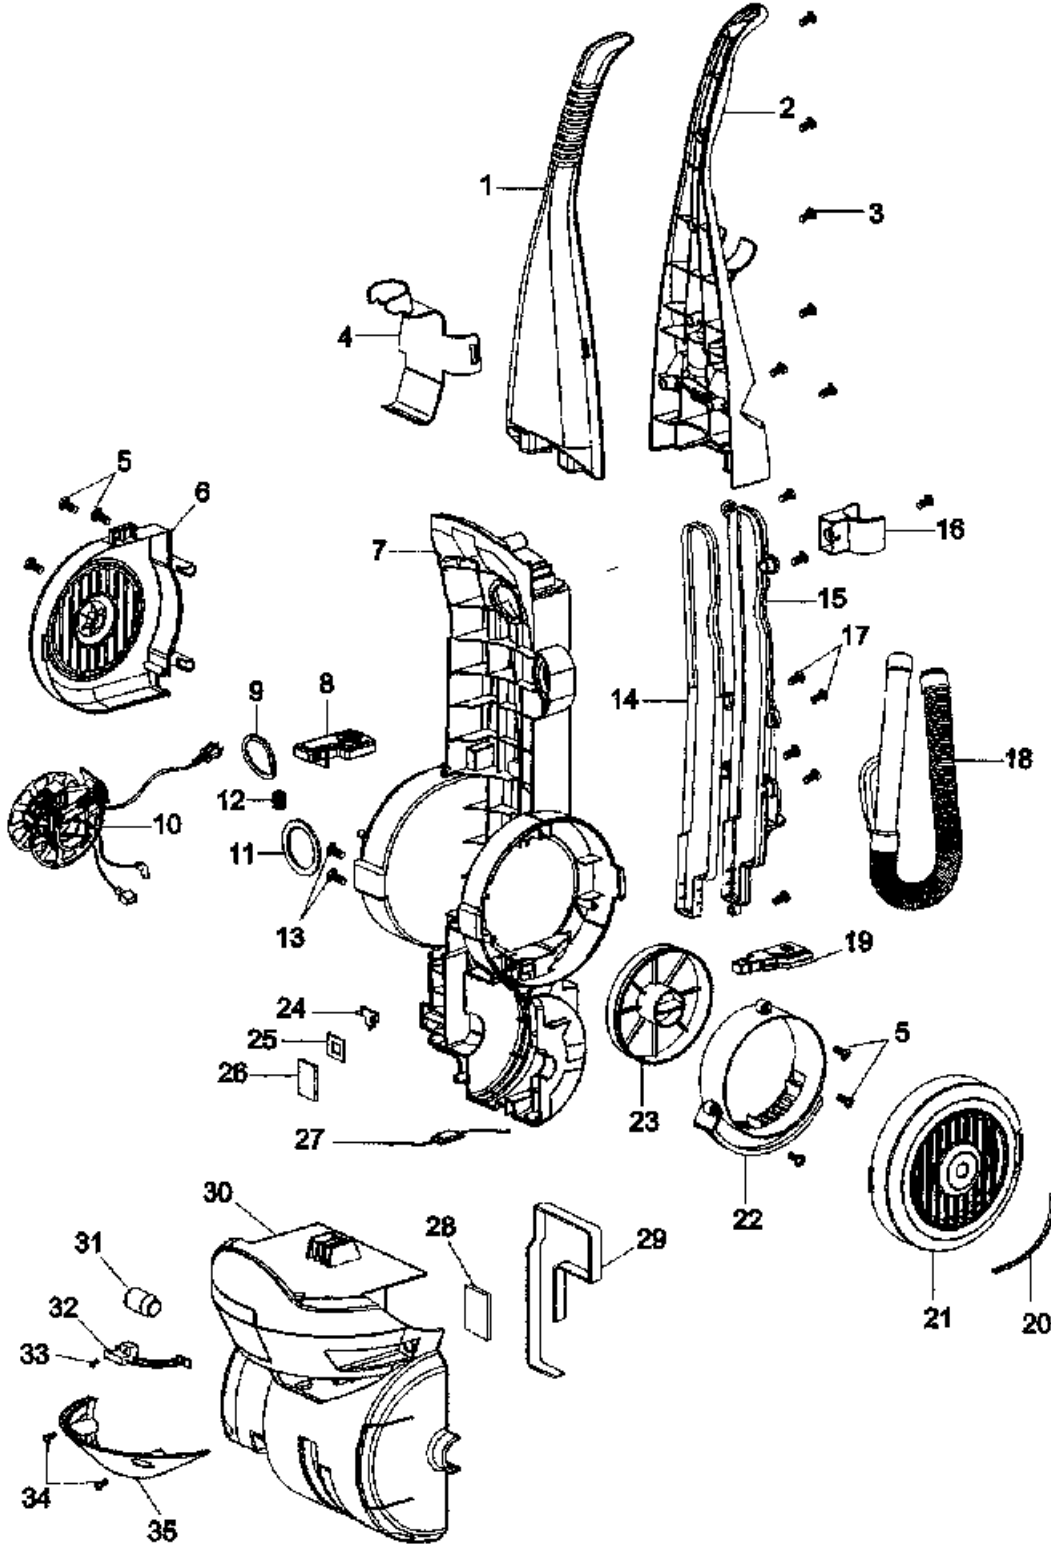

ASSEMBLY SCHEMATIC

MODEL NO.

U5507-900

U5507-950

U5509-900

U5509-950

U5511-900

U5512-900

UH40070

UH40150H

PART LISTING

ITEM	PART NUMBER	MODELS TO FIT	PART DESCRIPTION
1	93002065	U5507900, UH40070	UPPER HANDLE / FRONT - IMPERIAL RED
	59157109	U5509900	UPPER HANDLE / FRONT - FERRARI RED METALLIC
	59157127	U5511900	UPPER HANDLE / FRONT - PURPLE METALLIC
	59157139	U5512900	UPPER HANDLE / FRONT - LAGOON BLUE METALLIC
		UH40150HD	UPPER HANDLE / FRONT - CRIMSON
2	93002066	ALL	UPPER HANDLE / BACK - BLACK
3	59134089	ALL	BODY SCREW - 20MM X 40MM
4	93002067	U5507900, U5509900, U5511900, UH40150HD	ACCESSORY HOLDER - MAGNESIUM GRAY
	59157141	U5512900	ACCESSORY HOLDER - MAGNESIUM GRAY
5	93001579	ALL	SCREW - 4MM X 16MM - ZINC PLATED
6	59157006	U5507900, UH40070	CORD REEL COVER - IMPERIAL RED
	59157107	U5509900	CORD REEL COVER - FERRARI RED METALLIC
	59157125	U5511900	CORD REEL COVER - PURPLE METALLIC
	59157142	U5512900	CORD REEL COVER - LAGOON BLUE METALLIC
		UH40150HD	CORD REEL COVER - CRIMSON
7	93002068	ALL	BODY BASE / BACK PANEL - BLACK
8	93002071	U5507900, UH40070	CORD REEL BUTTON - BRIGHT YELLOW
	59157106	U5509900, U5511900, U5512900, UH40150HD	CORD REEL BUTTON - SANDSTONE GRAY
9	59157016	ALL	DIRT CUP SEAL - TANK OUT
10	93002076	ALL	CORD REEL ASSEMBLY
11	59157015	ALL	DIRT CUP SEAL - TANK IN
12	93002077	ALL	COIL SPRING
13	93001579	ALL	SCREW - 4MM X 16MM - ZINC PLATED
14	59157003	ALL	BACK COVER SEAL
15	59157002	ALL	BACK COVER
16	59157009	ALL	UPPER HOSE HOLDER
17	93001579	ALL	SCREW - 4MM X 16MM - ZINC PLATED
18	93002110	ALL	FLEXIBLE HOSE ASSEMBLY - BLACK
19	93002070	U5507900, UH40070	POWER SWITCH COVER - BRIGHT YELLOW
	59157105	U5509900, U5511900, U5512900, UH40150HD	POWER SWITCH COVER - SANDSTONE GRAY

MODEL NO.

U5507-900

U5507-950

U5509-900

U5509-950

U5511-900

U5512-900

UH40070

UH40150H