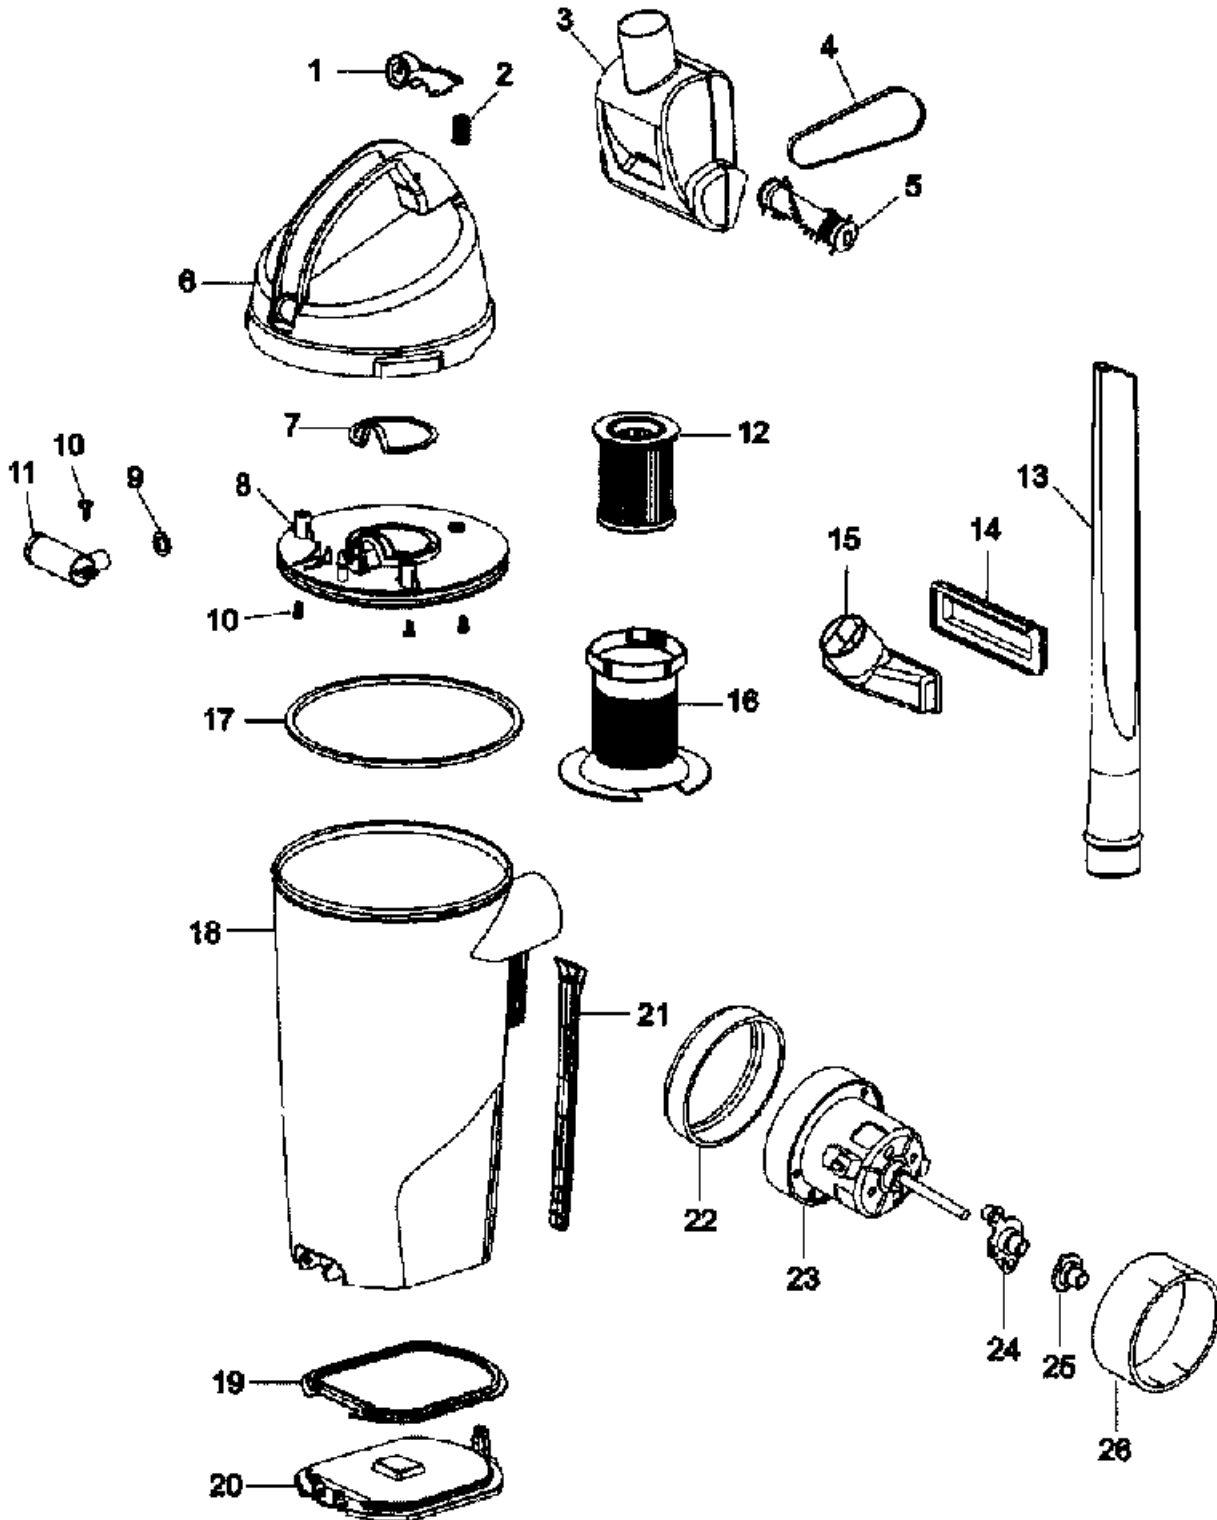

PART LISTING

ITEM	PART NUMBER	MODELS TO FIT	PART DESCRIPTION
20	N.A.	ALL	EXHAUST SEAL
21	93002073	U5507900, UH40070	EXHAUST FILTER COVER - IMPERIAL RED
	59157108	U5509900	EXHAUST FILTER COVER - FERRARI RED METALLIC
	59157126	U5511900	EXHAUST FILTER COVER - PURPLE METALLIC
	59157143	U5512900	EXHAUST FILTER COVER - LAGOON BLUE METALLIC
		UH40150HD	EXHAUST FILTER COVER - CRIMSON
22	59157008	ALL	EXHAUST GUIDE
23	59157014	ALL	EXHAUST FILTER ASSEMBLY
24	93002080	ALL	POWER SWITCH ASSEMBLY
25	59157017	ALL	SWITCH SEAL
26	59157096	ALL	CORD REEL SEAL
27	93002078	ALL	CONNECTOR ASSEMBLY
28	59157023	ALL	LAMP SEAL
29	59157097	ALL	MOTOR COVER SEAL
30	59157019	ALL	MOTOR COVER - BLACK
31	27313107	ALL	BULB
32	59155067	ALL	LAMP HOLDER ASSEMBLY
33	59155036	ALL	SCREW - SELF TAPPING / PAN HEAD - BLACK
34	93001579	ALL	SCREW - 4MM X 16MM - ZINC PLATED
35	59157020	ALL	LIGHT COVER

MODEL No.

U5507-900

U5507-950

U5509-900

U5509-950

U5511-900

U5512-900

UH40070

UH40150H

ASSEMBLY SCHEMATIC

MODEL NO.

U5507-900

U5507-950

U5509-900

U5509-950

U5511-900

U5512-900

UH40070

UH40150H